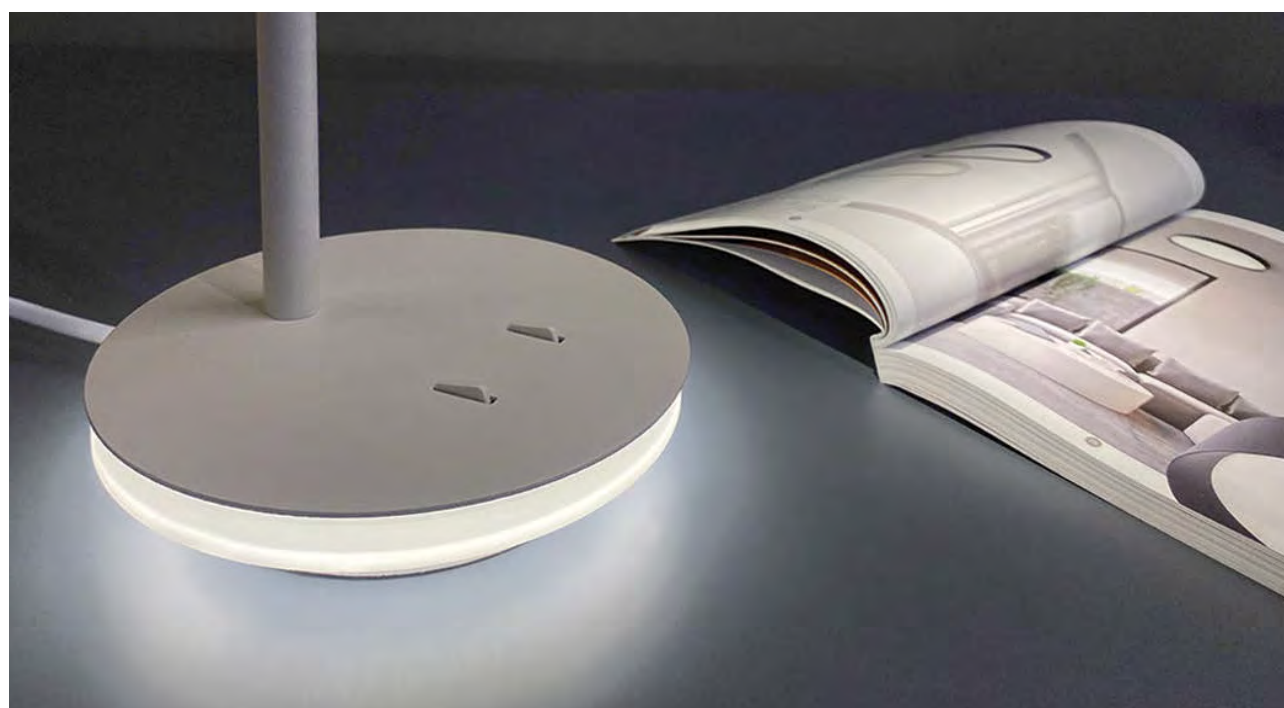

Collecciones

Collections