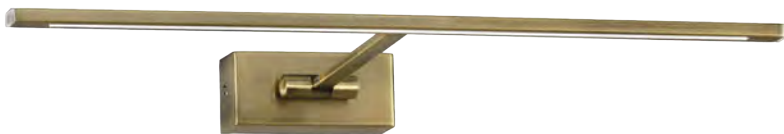

ADÁN

Apliques

Wall Lamps

ADÁN

CRI>80

IP20

IK04

Metal
Metal

FINISH	WATT	LUM	K	ON-OFF	TRIAC	DALI/PUSH	SIZE
●	6W	530	3000	A341310NS	-	-	
●				A341310U	-	-	

● Satin Nickel - Níquel Satinado ● Antique Brass - Cuero