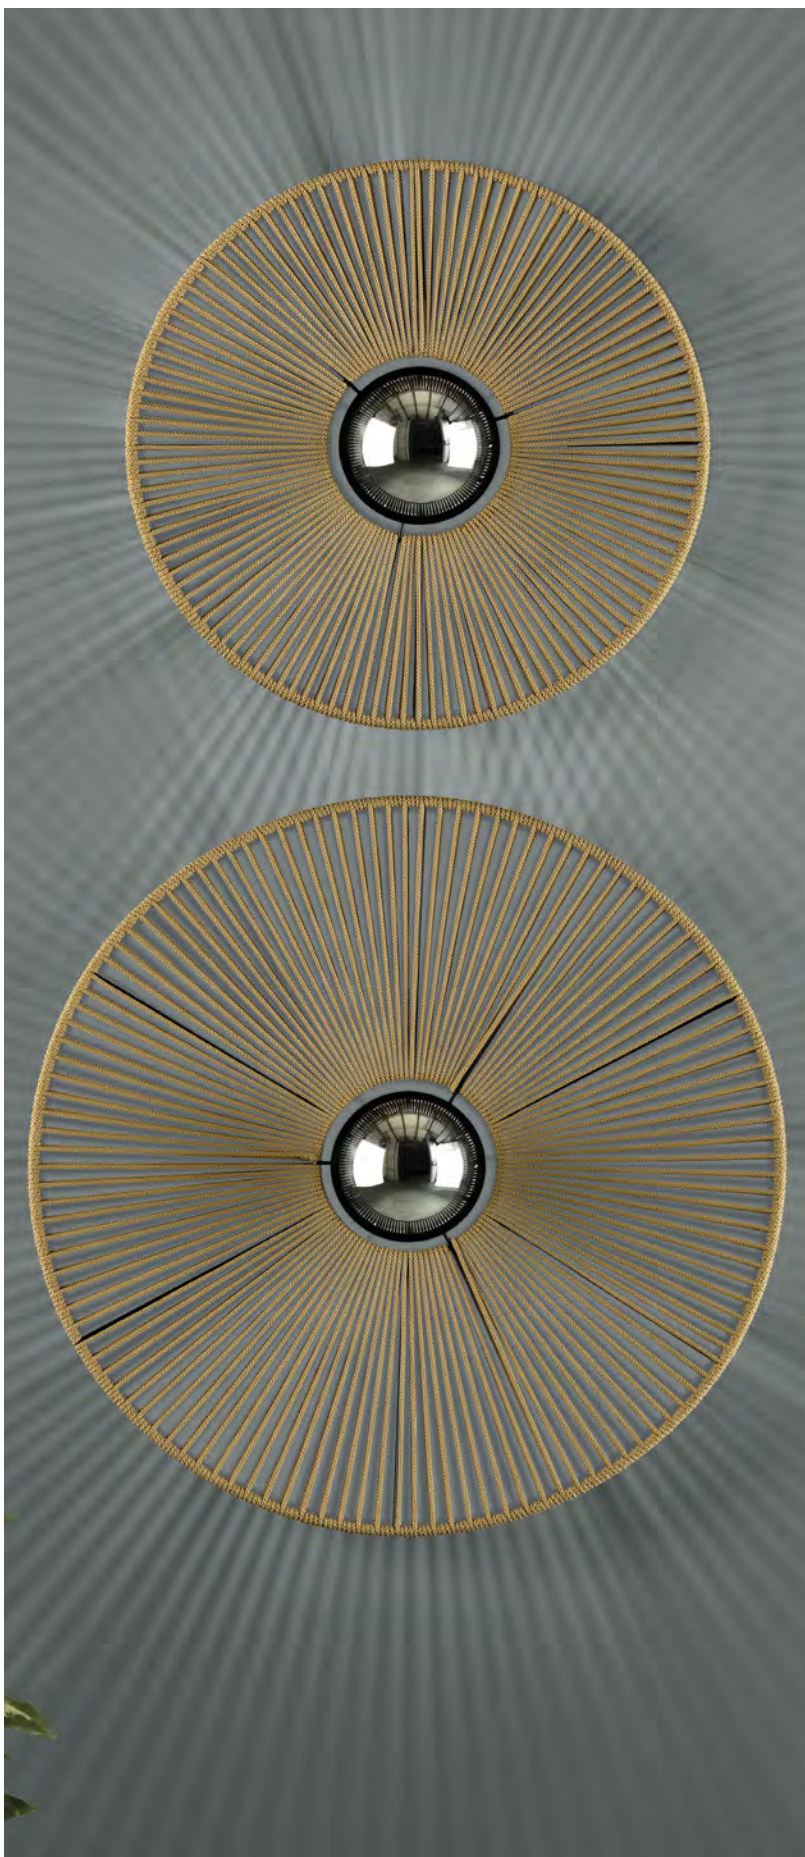

PAMELA

Collecciones

Collections