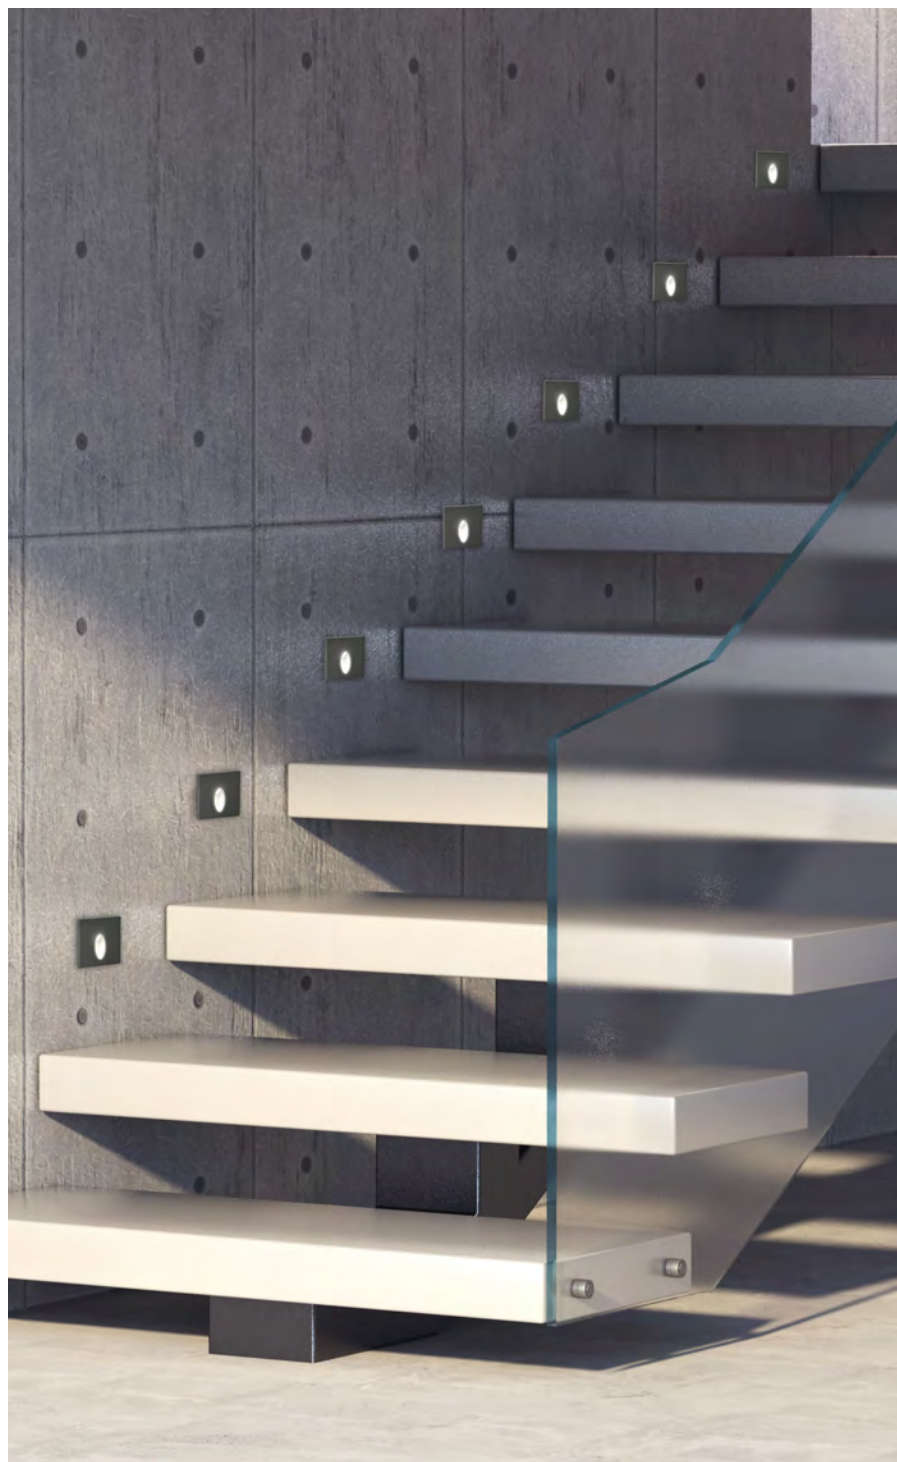

Iluminación Exterior

Outdoor Lighting

VIRGO	CRI>80		IP65	IK06					Aluminium Aluminio
FINISH	WATT	LUM	K	ON-OFF	TRIAC	DALI/PUSH	SIZE		
● Anthracite RAL 7024	4W	60	3000	E2064000GR	-	-			
							□70	45 112	Ø57 110 Included Incluido

● Anthracite RAL 7024 - Antracita RAL 7024