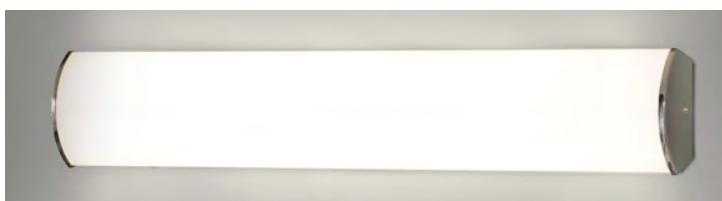

ALDO CRI>80 IP44 IK04 incl. Metal/Acrylic Metal/Acrílico

	FINISH	WATT	LUM	K	ON-OFF	TRIAC	DALI/PUSH	SIZE
330mm	●	12W	775	3000 4000	A343210C A343211C	-	-	
520mm	●	20W	1270	3000 4000	A343220C A343221C	-	-	
820mm	●	30W	2100	3000 4000	A343230C A343231C	-	-	

● Opal/Chrome - Opal/Cromo