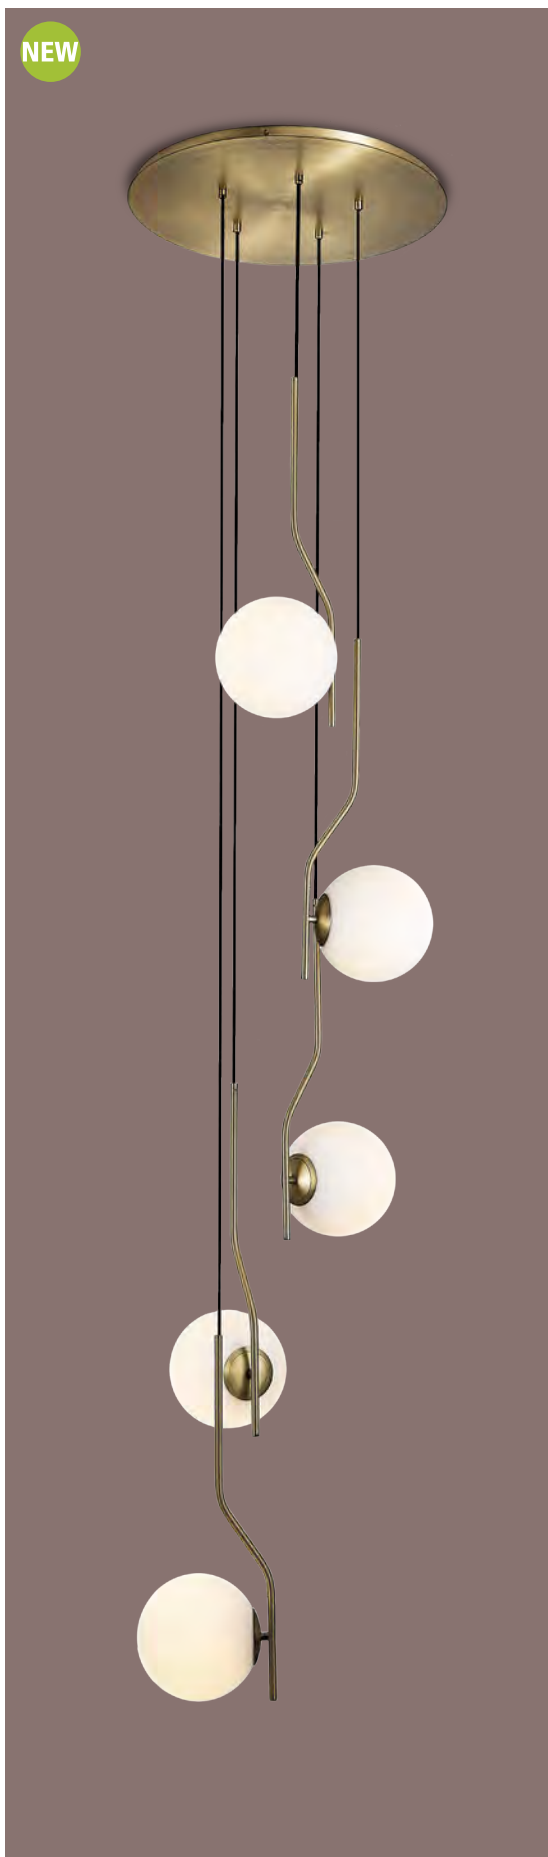

NEW

Collections

Colecciones