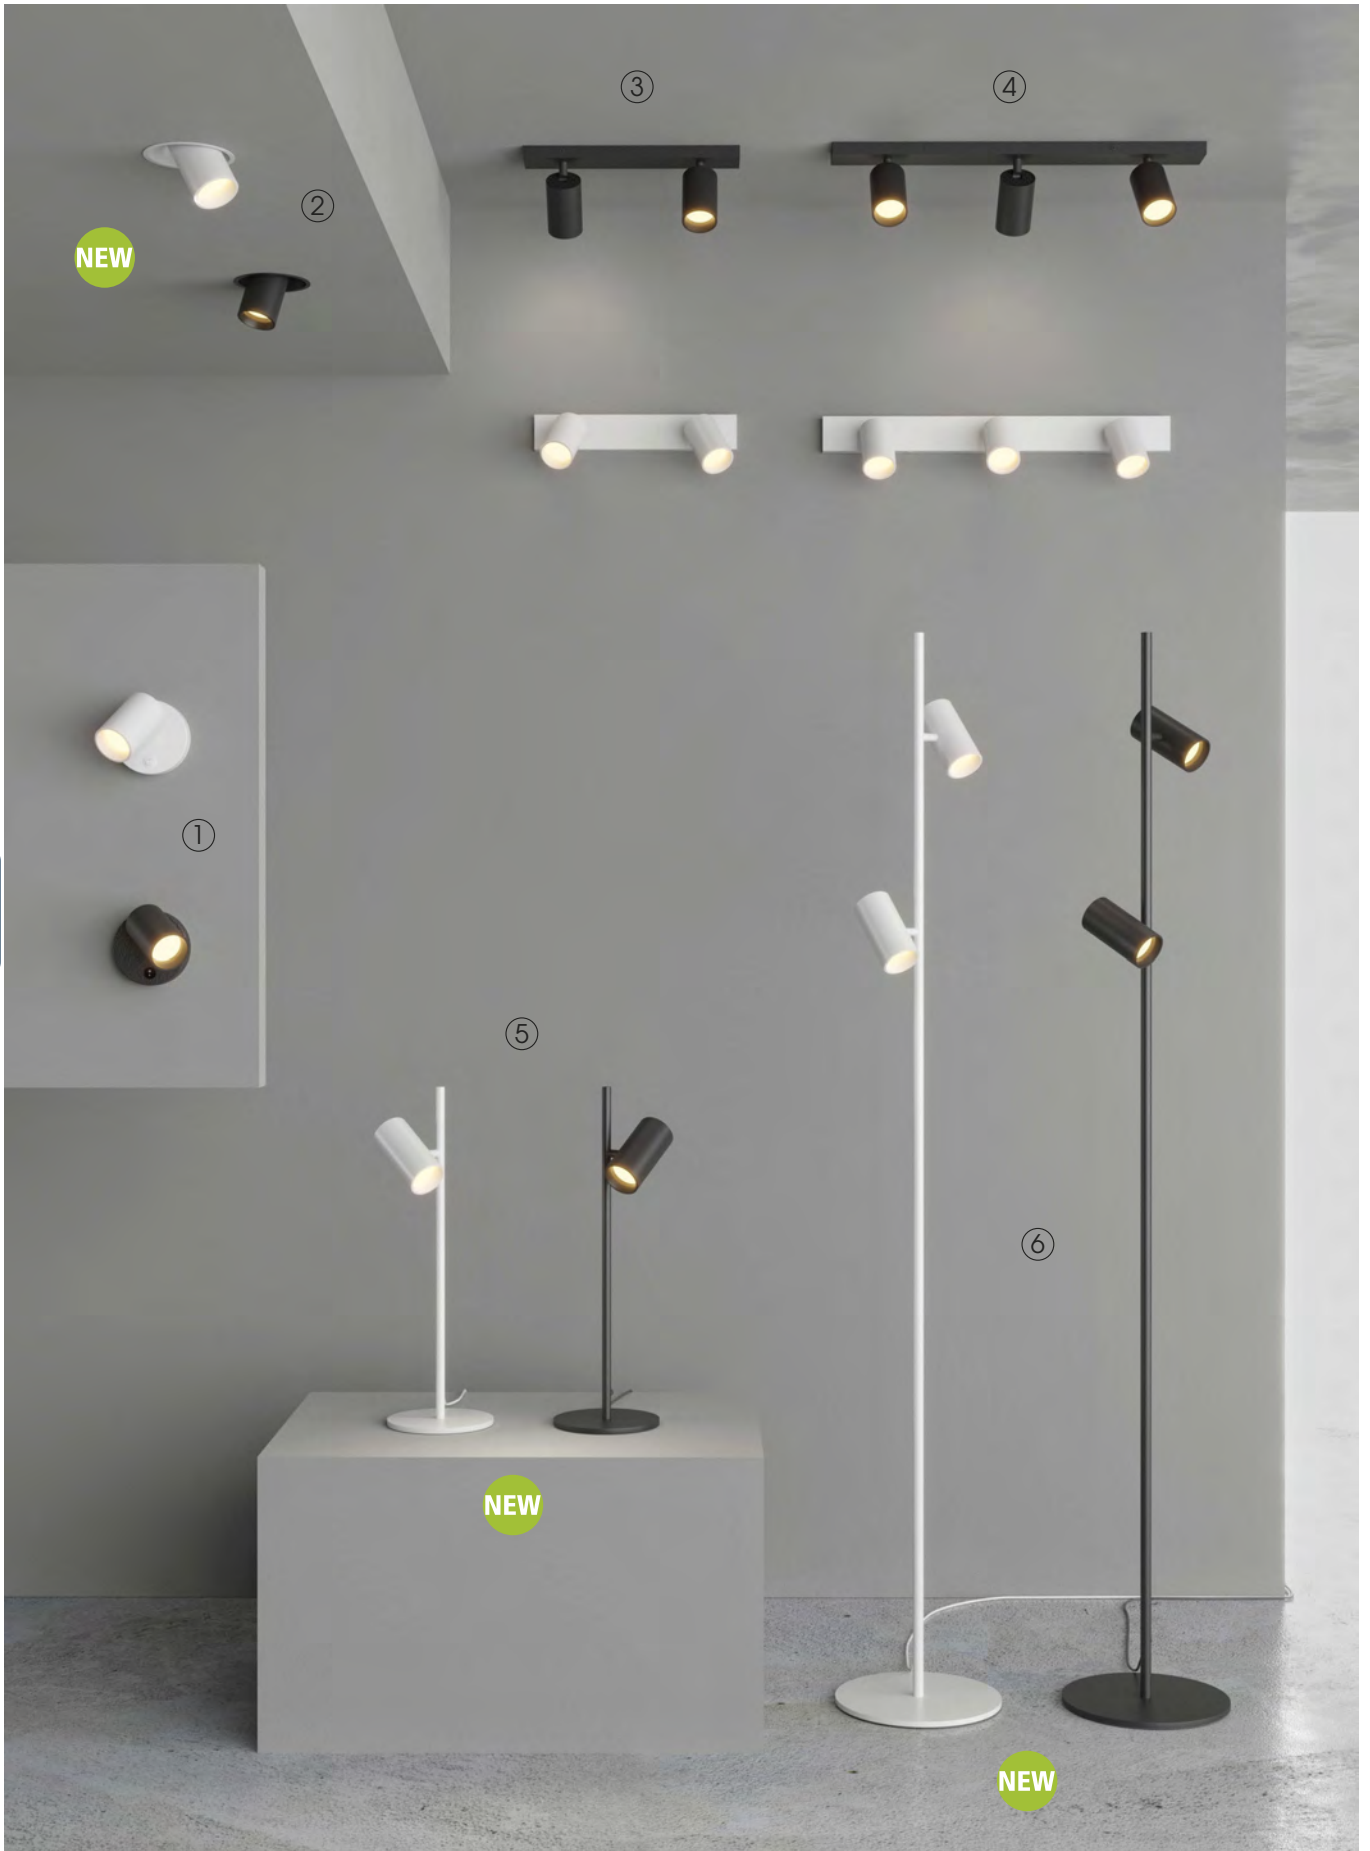

		IP20	IK06		Aluminium Aluminio			
	FINISH	LAMP	ON-OFF	CLASS				SIZE
①	Wall 1L	○ ● 1xGU10 LED	A38741B A38741N		-	350°	90°	
②	Recessed 1L	○ ● 1xGU10 LED	E3874080B E3874080N		Ø102	-	45°	
③	Ceiling 2L	○ ● 2xGU10 LED	P3874R20B P3874R20N		-	350°	90°	
④	Ceiling 3L	○ ● 3xGU10 LED	P3874R30B P3874R30N		-	350°	90°	
⑤	Table 1L	○ ● 1xGU10 LED	S3874080B S3874080N		-	350°	-	
⑥	Floor 2L	○ ● 2xGU10 LED	H3874080B H3874080N		-	350°	-	