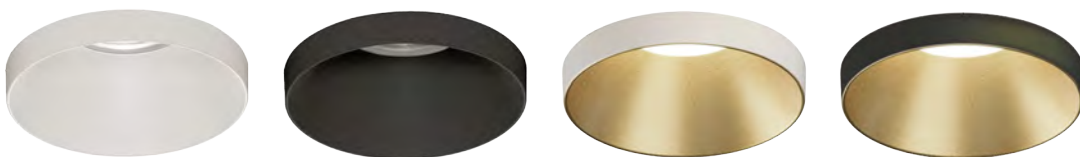

Elige tu color RAL y consúltanos
Choose your RAL colour and consult us

Productos personalizables a partir de 25 unidades
Customised items for MOQ of 25 units

FINISH	LAMP	ON-OFF	SIZE
○	1xGU10 LED	P35581B	
●		P35581N	
○●		P35581BOT	
●●		P35581NOT	

- Textured White - Blanco Texturado
- Textured Black - Negro Texturado
- ○● Text. White/Technical Gold - Blanco Text./Oro Técnico
- ●● Text. Black/Technical Gold - Negro Text./Oro Técnico

Iluminación Técnica