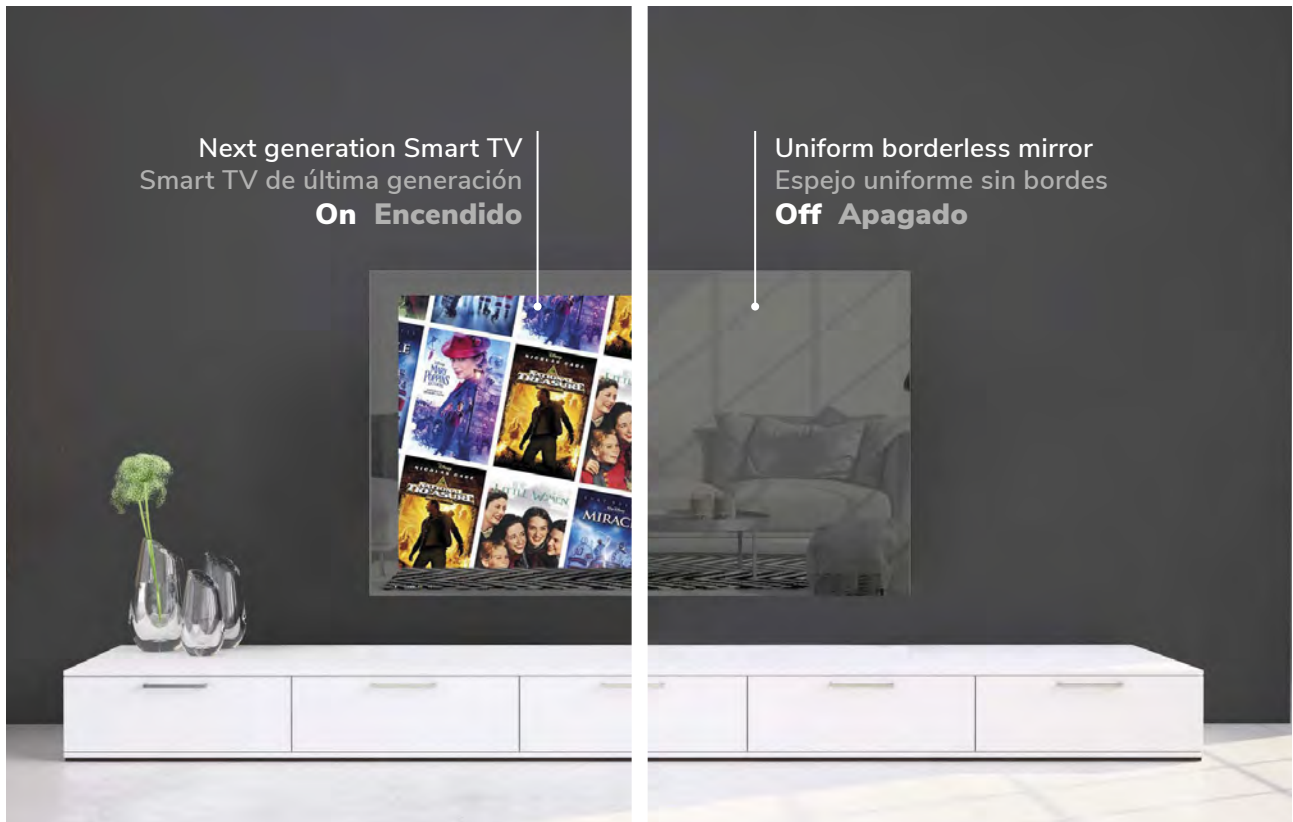

ON DEMAND
BAJO PEDIDO

Lighting Mirrors

Espejos Iluminados

SMART TV MIRROR

Espejos Iluminados

Next generation Smart TV
Smart TV de última generación
On Encendido

Uniform borderless mirror
Espejo uniforme sin bordes
Off Apagado

Lighting Mirrors

Smart mirrors are a trend in the world of residential, hotel, business or services interior design. Our mirrors with integrated SMART television allow you to access to the most current services on the network, such as movie rentals, YouTube, and much more.

Smart TV mirrors can be customized both in the size of the television from 8" (20cm) up to 100" (254cm), as well as the mirror, types of lighting and with different connectivity and entertainment options.

Los espejos inteligentes son tendencia en el mundo del interiorismo residencial, hotelero, empresarial o de servicios. Nuestros espejos con televisión SMART integrada, permiten acceder a los servicios más actuales de la red, como alquiler de películas, youtube, y mucho más.