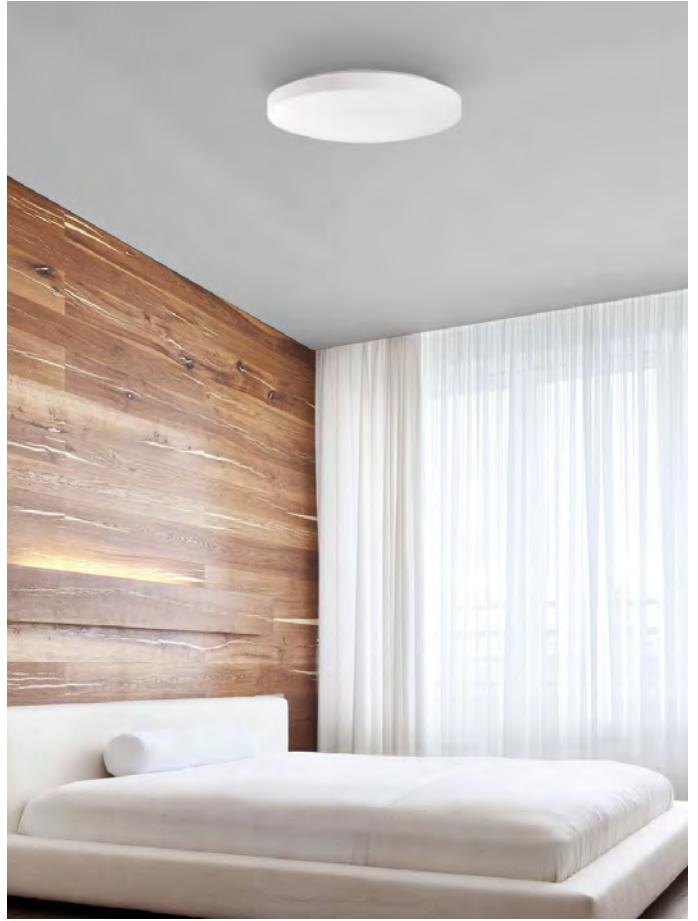

○ White/Opal - Blanco/Opal ● Satin Nickel/Opal - Níquel Satinado/Opal ● Black/Opal - Negro/Opal

MOON

Iluminación de Techo

Ceiling Lamps

Ceiling Lamps

Iluminación de Techo

MOON		CRI>80		IP44	IK01				Metal/Double Layer Glass Metal/Cristal Doble Capa
	FINISH	LAMP	WATT	LUM	K	ON-OFF	TRIAC	DALI/PUSH	SIZE
190mm		1xG9 LED				P09691OP			
	○	-	12W	1100	3000 4000	P096910OP P096911OP	-	-	
280mm		2xE27 LED				P09692OP			
	○	-	18W	1890	3000 4000	P096920OPL P09692OPL	-	-	
350mm		2xE27 LED				P09693OP	-	-	
	○	-	24W	2520	3000 4000	P096930OPL P09693OPL	* *	* *	
500mm		3xE27 LED				P09697OP	-	-	
	○	-	36W	4000	3000 4000	P096970OPL P096971OPL	* *	* *	