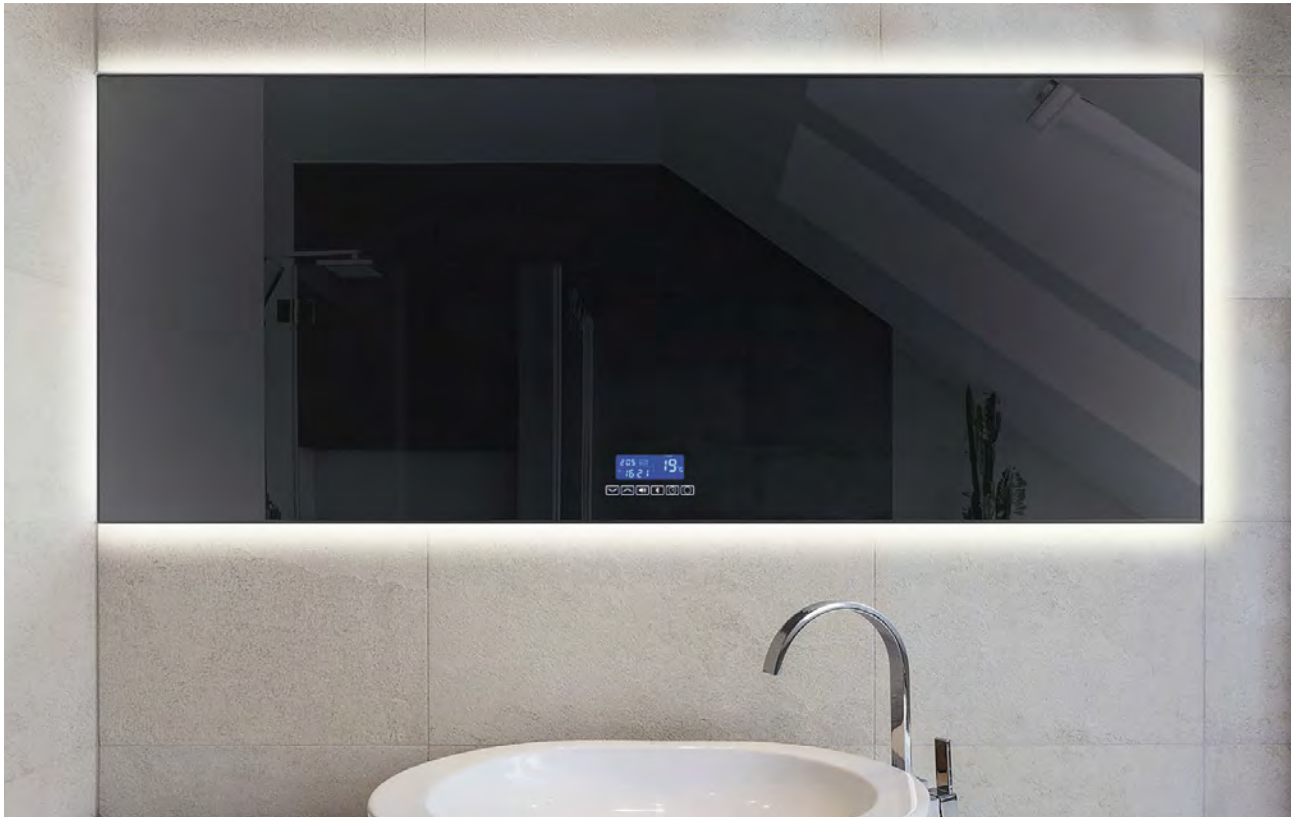

CUSTOM MIRRORS ESPEJOS A MEDIDA

Espejos Iluminados

CUSTOMISE YOUR MIRROR ACCORDING TO YOUR NEEDS
CONFIGURA TU ESPEJO SEGÚN TUS NECESIDADES

Lighting Mirrors