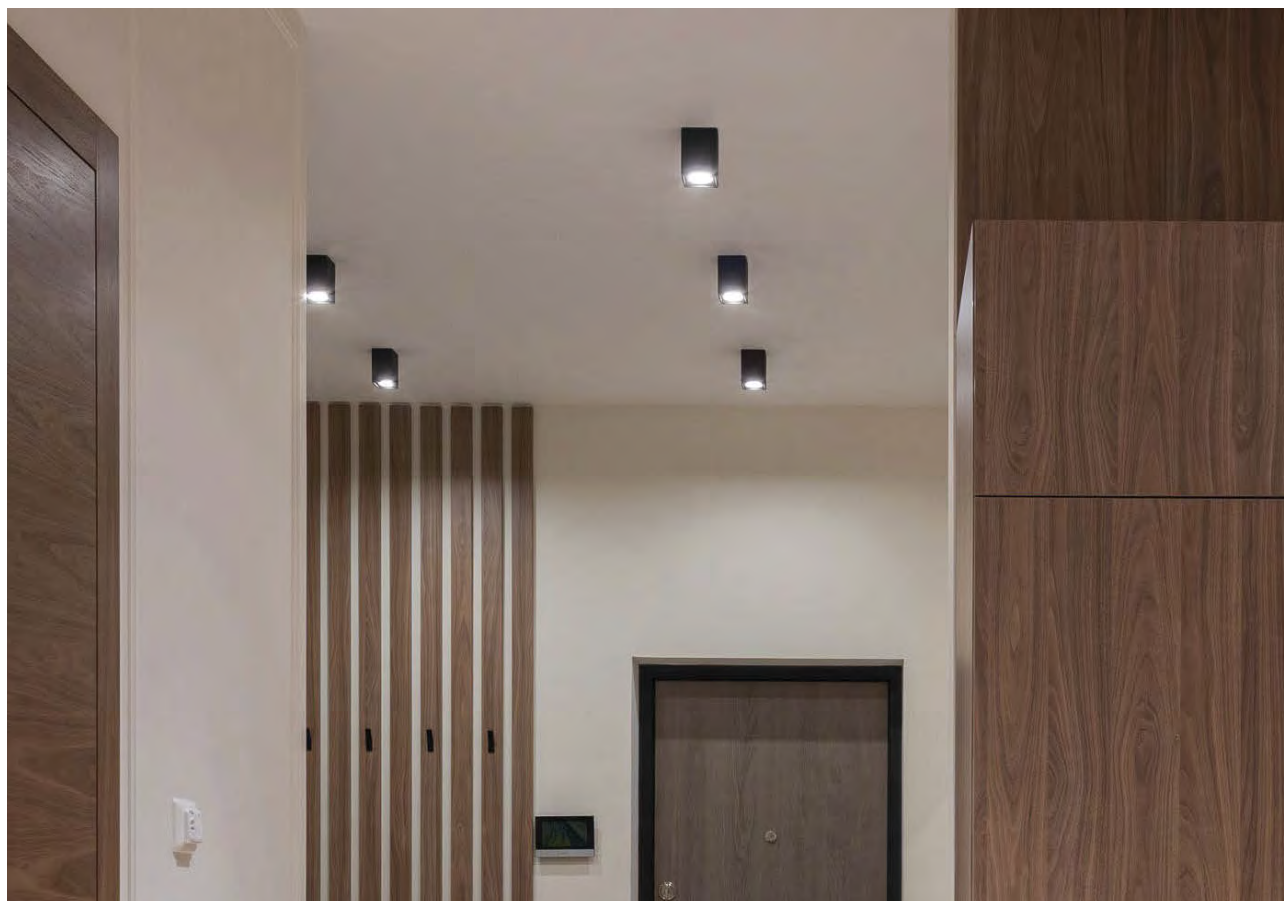

NEW

IP20 IK06
30°
Aluminium
Aluminio

FINISH	LAMP	ON-OFF	SIZE
○	1xGU10 LED	P376210B	125 30° Ø 96
●		P376210N	

○ Textured White - Blanco Texturado ● Textured Black - Negro Texturado

SIMA

NEW

IP20 IK06
30°
Aluminium
Aluminio

FINISH	LAMP	ON-OFF	SIZE
○	1xGU10 LED	P376310B	125 30° Ø 96
●		P376310N	

○ Textured White - Blanco Texturado ● Textured Black - Negro Texturado