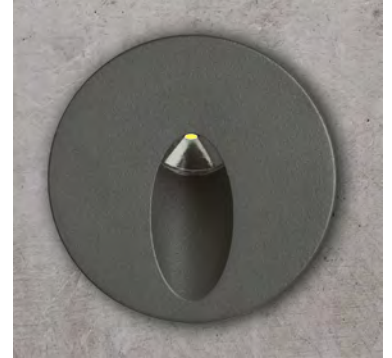

Outdoor Lighting

Iluminación Exterior

ORION		CRI>80	IP65	IK06	Ø57	50°	incl	Aluminium Aluminio
FINISH	WATT	LUM	K	ON-OFF	TRIAC	DALI/PUSH	SIZE	
●	3W	60	3000	E2063000GR	-	-	 Included Incluido	

● Anthracite RAL 7024 - Antracita RAL 7024