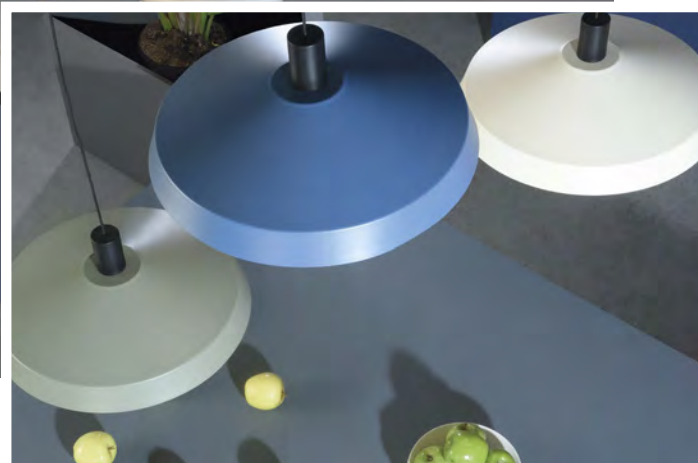

TURKANA

IP20 IK05

Aluminium
Aluminio

FINISH	LAMP	ON-OFF	SIZE
○	1xE27 LED	C390816BB	
●		C390816BN	
●		C390816BAZ	
●		C390816BGR	
●		C390816BMA	

EVELYN

Colgantes

Pendant Lamps

EVELYN