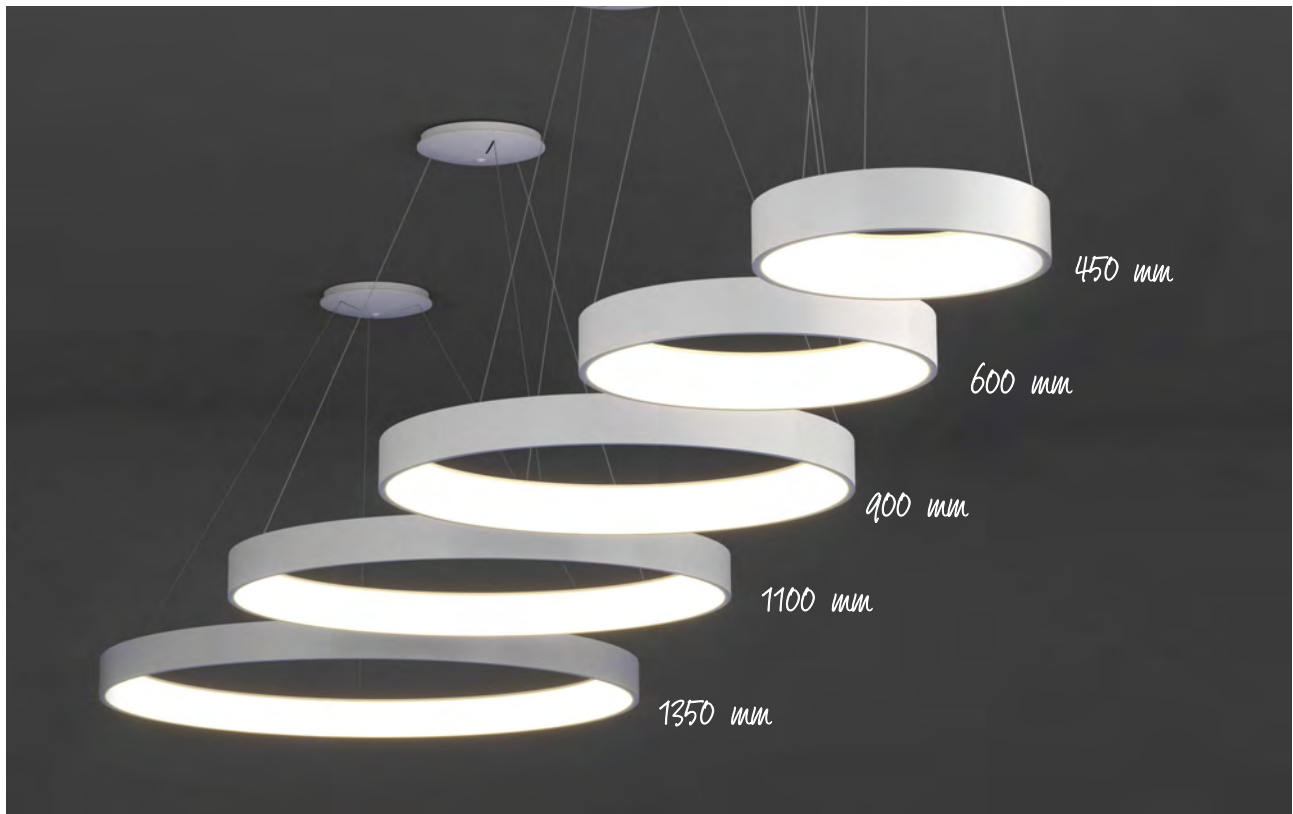

DILGA

DILGA pendant

CRI>80

IP20

IK06

Metal/Acrylic
Metal/Acrílico

	FINISH	WATT	LUM	K	ON-OFF	TRIAC (*)	DALI/PUSH	NEW CASAMBI (**)	SIZE
450mm	○	27W	2100	3000	C345010B	C345010BDT	C345010BDP	C345010BCA	
	●				C345010N	C345010NDT	C345010NDP	C345010NCA	
600mm	○	48W	3730	3000	C345020B	C345020BDT	C345020BDP	C345020BCA	
	●				C345020N	C345020NDT	C345020NDP	C345020NCA	
900mm	○	126W	9800	3000	C345040B	C345040BDT	C345040BDP	C345040BCA	
	●				C345040N	C345040NDT	C345040NDP	C345040NCA	
1100mm	○	144W	11200	3000	C345050B	C345050BDT	C345050BDP	C345050BCA	
	●				C345050N	C345050NDT	C345050NDP	C345050NCA	
1350mm	○	168W	13100	3000	C345060B	C345060BDT	C345060BDP	C345060BCA	
	●				C345060N	C345060NDT	C345060NDP	C345060NCA	

○ Textured White/Opal - Blanco Texturado/Opal ● Textured Black/Opal - Negro Texturado/Opal

* To be used exclusively with LED dimming system and only one unit per system / Uso exclusivo para reguladores LED y máximo una unidad por regulador.

** Products on demand - Casambi accessories see pag. 384 / Productos bajo pedido - Accesorios Casambi ver pag. 384