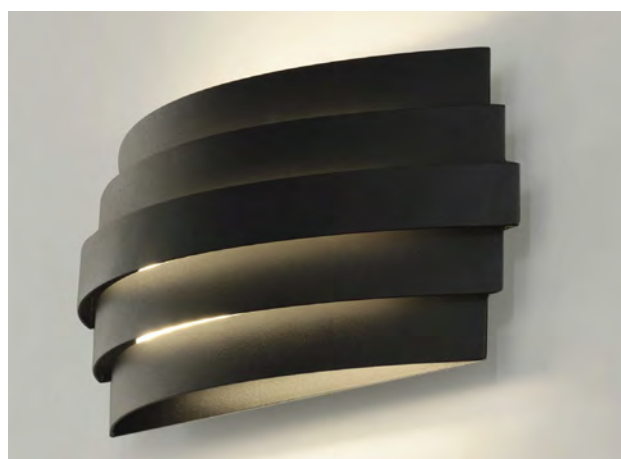

* Minimum qty required 10 units - Cantidad mínima requerida 10 uds.

LUXUR

NEW

Apliques

Wall Lamps

Wall Lamps

Appliques

LUXUR		CRI>80	⊕	IP20	IK06	⏏	incl	Metal Metal
FINISH	WATT	LUM	K	ON-OFF	TRIAC	DALI/PUSH	SIZE	
NEW ●				A384000				
○	22.1W	1200	3000	A38400B	*	*		
NEW ●				A38400N				