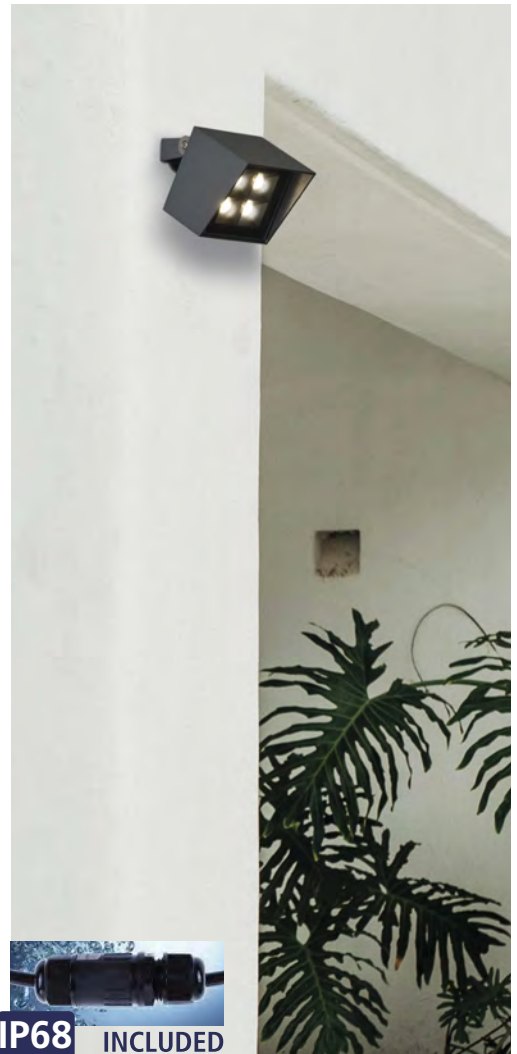

APUS		CRI>80		IP65	IK07			Aluminium Aluminio
FINISH	WATT	LUM	K	ON-OFF	SIZE			
●	6W	550	3000	A205810GR				

● Anthracite RAL 7024 - Antracita RAL 7024

IP68 INCLUDED