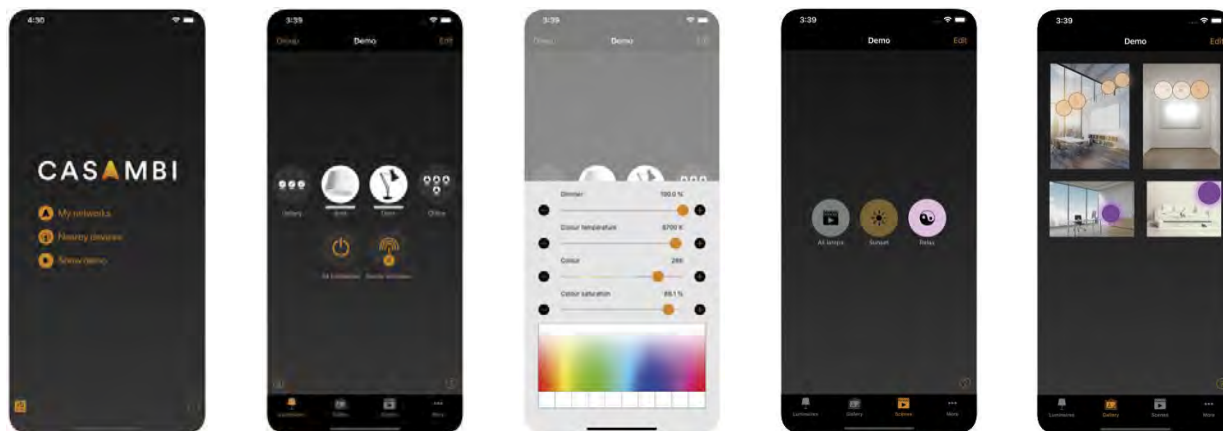

○ White - Blanco

Ceiling Lamps

Iluminación de Techo

CONTROL OPTIONS OPCIONES DE CONTROL

CASAMBI BLUETOOTH technology

The Casambi app is the easiest and most natural way to control your lights. With the app you can control both Casambi enabled lighting fixtures and Philips Hue bulbs. The first time use has been made easy and intuitive. With one tap you are ready to control your lights.

Controlling all your lamps from one view: With the Casambi app you can control all your lighting fixtures with one view. It is possible to control your lights individually or as a group. For example you can create a group of your kitchen, office or shop lights and turn them all off / on with just one tap. Or you can dim the living room lights to pleasant light level for a movie.

Control your lights from a photo: The Gallery in Casambi app is the most natural way of controlling your lights. Take a picture of your room(s) and place the lamp controls over the lighting fixtures in the picture. Now you can control your lighting fixtures visually right from the picture.