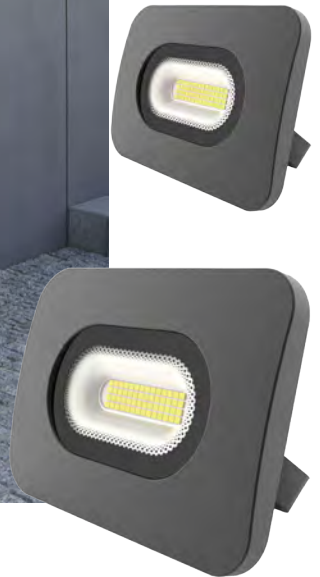

SUN

Iluminación Exterior

Outdoor Lighting

SUN

CRI>80

IP65

IK08

Aluminium
Aluminio

	FINISH	WATT	LUM	K	ON-OFF	SIZE
140mm	●	20W	1800	4000	A202611N	
203mm	●	50W	4500	4000	A202621N	

● Textured Black - Negro Texturado