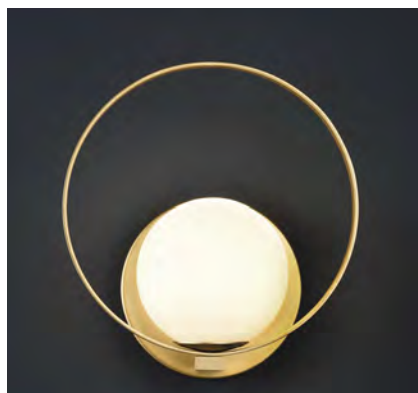

● Textured Black/Opal - Negro Texturado/Opal

Design by
NACHO TIMÓN

HALO CRI>80 IP20 IK00 Incl Metal/Glass
Metal/Cristal

FINISH	WATT	LUM	K	ON-OFF	TRIAC	DALI/PUSH	SIZE
				A3815100			
	5W	370	3000		*	*	
				A381510N			