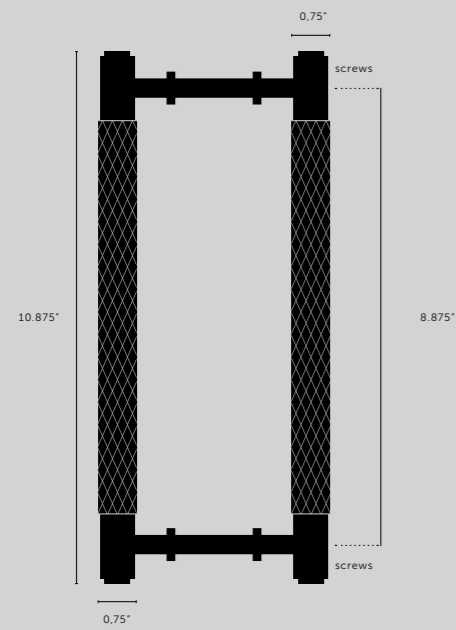

DOUBLE-SIDED PULL BAR / CROSS

[knurl.] **CROSS.]**

[details.] **SOLID METAL.]**
COIN SCREW ENDS.]

[finish.] **STEEL.]**
BRASS.]
SMOKED BRONZE.]
BLACK.]

[scale.]

[scale.]