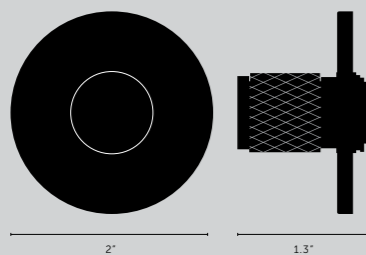

[dimensions.]