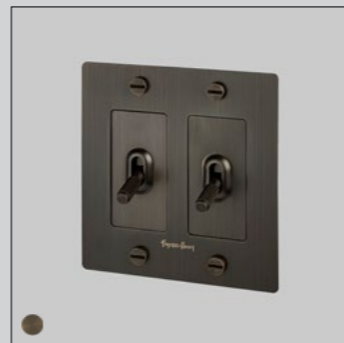

[dimensions.]

[finish.] **WHITE.]**
STEEL.]
BRASS.]
SMOKED BRONZE.]
BLACK.]

[dimming.] **ON / OFF TOGGLE SWITCH.]**
3 WAY (SWITCH FROM UP TO 2 LOCATIONS).]

[certification.] **cETLus.]**

[product image.]

[video. **ELECTRICITY.**]