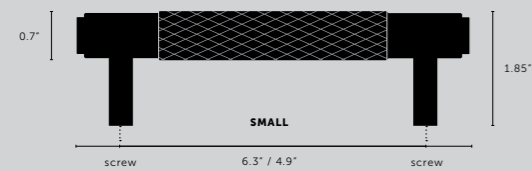

[fyi.]
DOUBLE-SIDED VERSION AVAILABLE PG. 50.]

[dimensions.]

[scale.]

35" counter