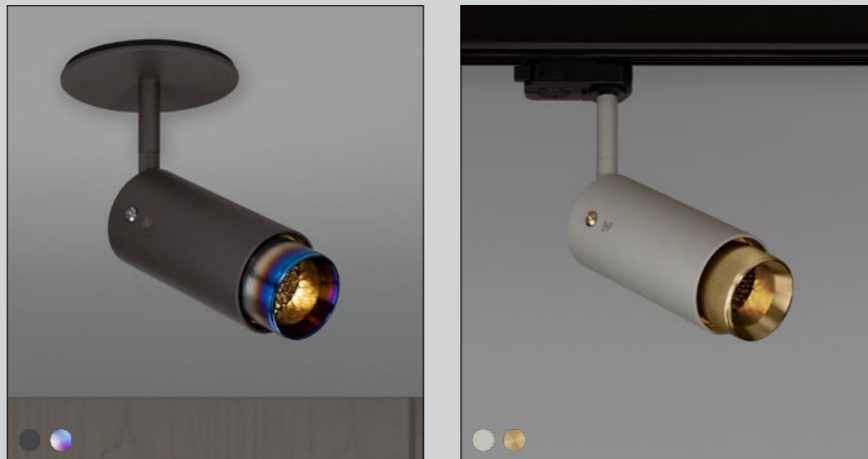

EXHAUST

[category.] **ADJUSTABLE SPOTLIGHTS.**]

[finish details.]
STEEL. [ ]
BURNT STEEL. [ ]
BRASS. [ ]
GUN METAL. [ ]

[type.]
SPOT. [ ]
TRACK. [ ]

[finish body.]
STONE. [ ]
GRAPHITE. [ ]

[knurl.] **LINEAR.** [ ]

[details.]
SOLID METAL. [ ]
TORX SCREWS. [ ]
LOW-GLARE HONEYCOMB FILTER. [ ]

[fyi.] **COMPLETE FITTING COMPRISES OF BODY & DETAIL KIT.** [ ]
PLEASE CONTACT A BUSTER + PUNCH FOR INFORMATION ON COMPATIBLE TRACK SYSTEMS. [ ]
GU10 BULB REQUIRED & SOLD SEPARATELY. [ ]

[socket.] **GU10.** [ ]
[voltage.] **110-120V.** [ ]
[classification.] **cULus CERTIFIED & CLASS 1.** [ ]

[product image.]