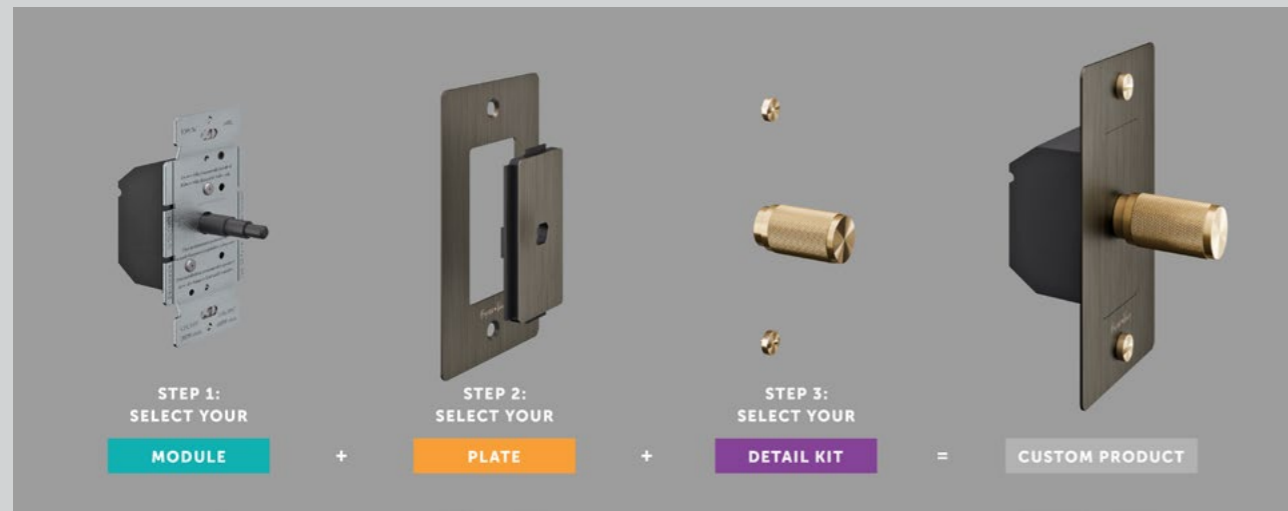

CUSTOM ELECTRICITY

[how. **CREATE YOUR OWN CUSTOM SWITCH, DIMMER OR OUTLET DESIGNS.**]