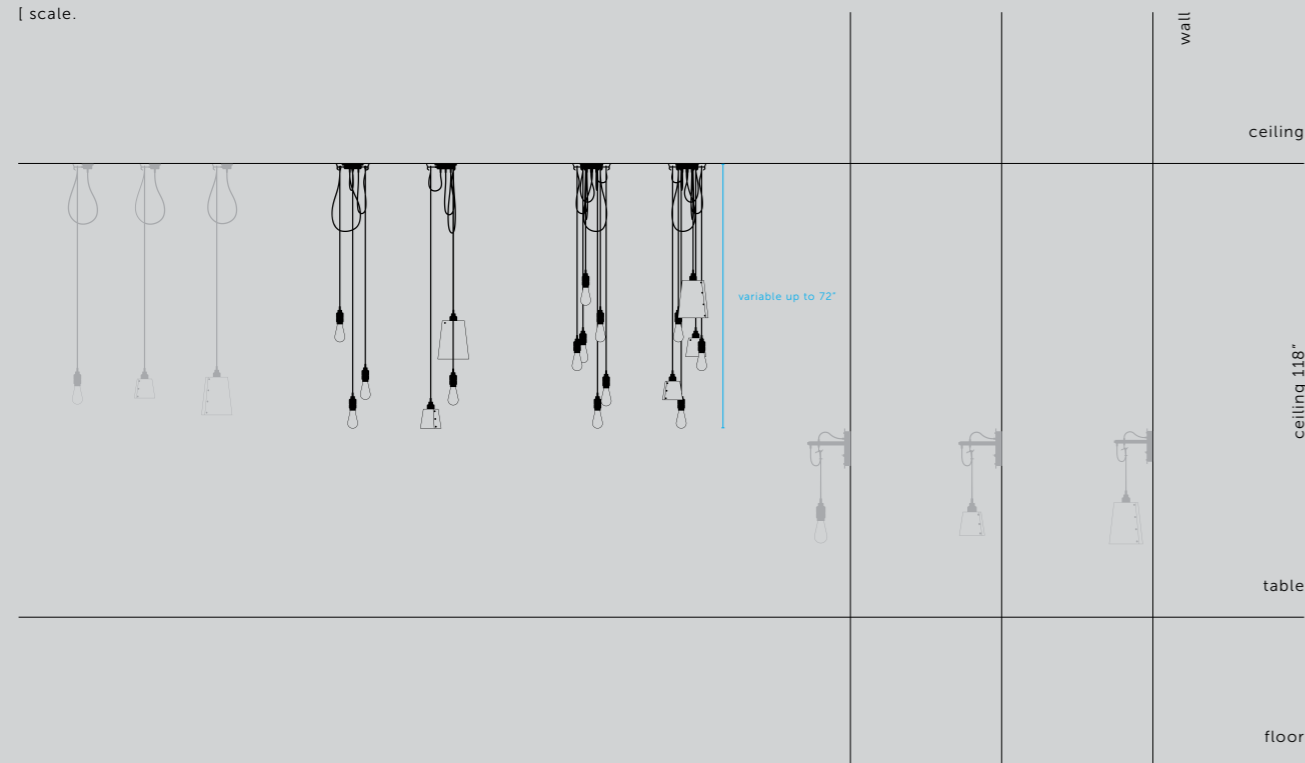

[scale.

[type.] **HOOKED 6.0 / NUDE.]**
[finish.] **BRASS.]**