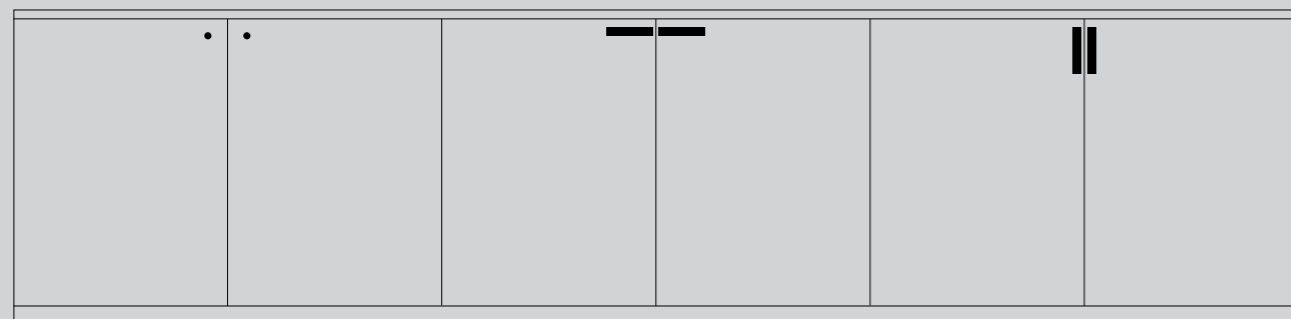

FURNITURE KNOB / CROSS

[knurl.] **CROSS.]**

[details.] **SOLID METAL.]**

[fyi.] **SOLD IN SETS OF TWO.]**

[finish.] **STEEL.]**
BRASS.]
SMOKED BRONZE.]
BLACK.]

[dimensions.]

[scale.]

FURNITURE KNOB / PLATE / CROSS

[knurl.] **CROSS.]**

[details.] **SOLID METAL.]**
BACKPLATE.]
COIN SCREWS.]

[fyi.] **SOLD IN SETS OF TWO.]**

[finish.] **STEEL.]**
BRASS.]
SMOKED BRONZE.]
BLACK.]

[dimensions.]