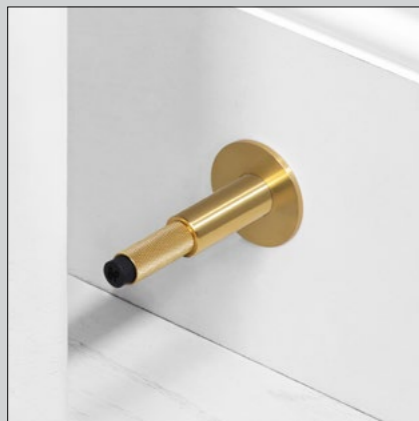

[dimensions.]

[product image.]

[scale.]

35" counter

[knurl.] **LINEAR.]**
 [finish.] **BURNT STEEL.]**

PRECIOUS BAR / LINEAR

[knurl.]

LINEAR.]

Massimo Buster Minale, Founder.

DOOR STOP / WALL

[knurl.] **CROSS.]**

[details.] **SOLID METAL.]
B+P EMBOSSED RUBBER STOPPER.]**

[finish.] **STEEL.]**
BRASS.] ◀
SMOKED BRONZE.]
BLACK.]

[product image.]

[dimensions.]