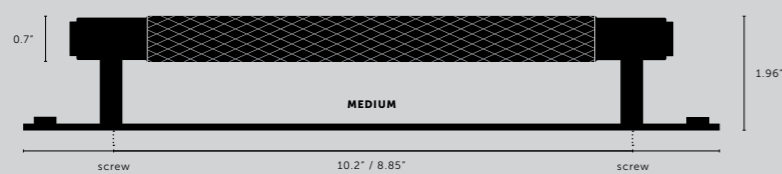

[dimensions.]

[scale.]

35° counter