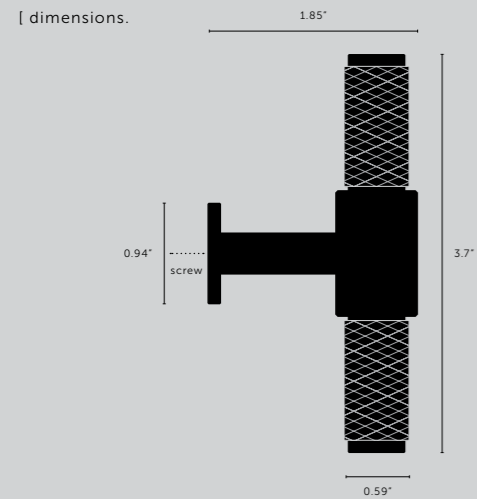

T-BAR / CROSS

[knurl.] **CROSS.]**

[details.] **SOLID METAL.]**

[finish.]
STEEL.]
BRASS.]
SMOKED BRONZE.]
BLACK.]