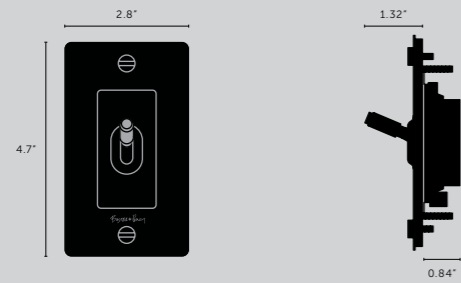

[dimensions.]

[finish.] **WHITE.]**
STEEL.]
BRASS.]
SMOKED BRONZE.]
BLACK.]

[dimming.] **ON / OFF TOGGLE SWITCH.]**
3 WAY (SWITCH FROM UP TO 2 LOCATIONS).]

[certification.] **cETLus.]**

[product image.]

[video. **ELECTRICITY.**]