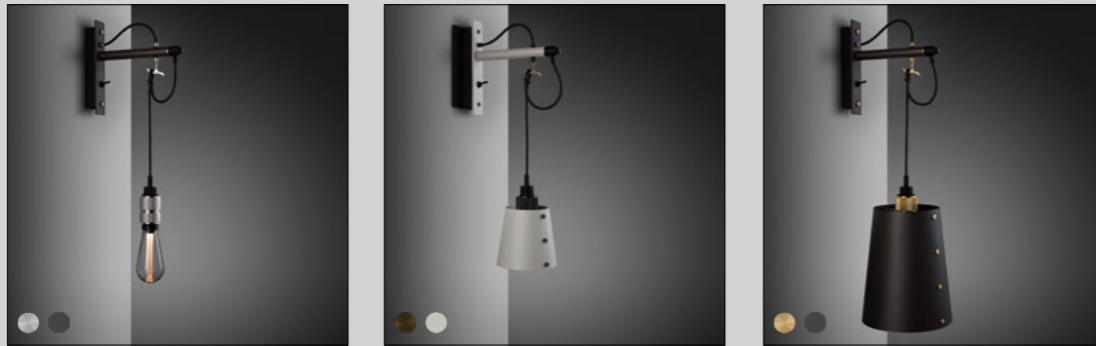

[details.] **SOLID METAL.]**
CUSTOMIZING HOOKS.]

[product image.

[scale.

[type.] **HOOKED 6.0 / NUDE.]**
 [finish.] **BRASS.]**

HOOKED WALL

[category.] **WALL LIGHTS.]**

[finish details.

STEEL.]
BRASS.]
SMOKED BRONZE.]

[type.]
NUDE.]
SMALL.]
LARGE.]

[finish body.

STONE.]
GRAPHITE.]

[cable length.] **UP TO 19.7".]**

[fyi.

COMES WITH US OUTLET BOX COVER PLATE.]
BULB SOLD SEPARATELY.]

[socket.] **E26.]**

[voltage.] **110-120V.]**

[classification.] **cULus CERTIFIED. DRY LOCATIONS.]**

[details.]
SOLID METAL.]
MACHINED HOOKS.]

[product image.

[scale.

[category.] **LIGHTING.]**
 [page.] **72.]**

[type.] **HOOKED WALL / SMALL.]**
 [finish.] **STONE + STEEL.]**