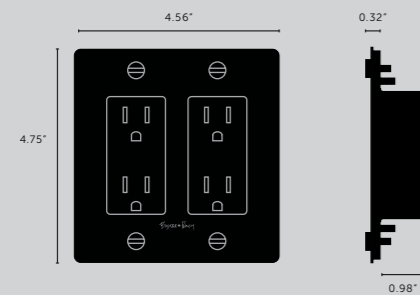

COMPLETE DUPLEX OUTLET

[type.] **1G DUPLEX OUTLET.]**
2G DUPLEX OUTLET.]

[finish details.] **WHITE.]**
STEEL.]
BRASS.]
SMOKED BRONZE.]
BLACK.]

[details.] **SOLID METAL.]**
COIN SCREWS.]

[module.] **DUPLEX 5-15R OUTLET.]**
OUTLET: 125VAC / 60HZ / 15A.]

[certification.] **MODULE: cULus / PLATE: cETLus.]**