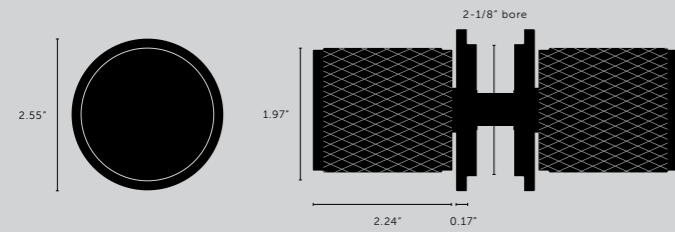

DOOR HANDLE / CONVENTIONAL / PASSAGE

[type. **PASSAGE DOOR KNOB SET.]**

[finish. **STEEL.]**
BRASS.]
BLACK.]

[knurl. **CROSS.]**

[details. **SOLID METAL.]**

[fyi. **SOLD IN PAIRS.]**
UNSPRUNG.]
COMES WITH 8MM SQUARE SPINDLE.]
FITS DOORS OF MINIMUM THICKNESS 1-3/8"]
WITH SUPPLIED FITTINGS.]
2-1/8" DIAMETER - STANDARD BORE.]
TUBULAR LATCH SOLD SEPARATELY.]

[dimensions.

[product image.