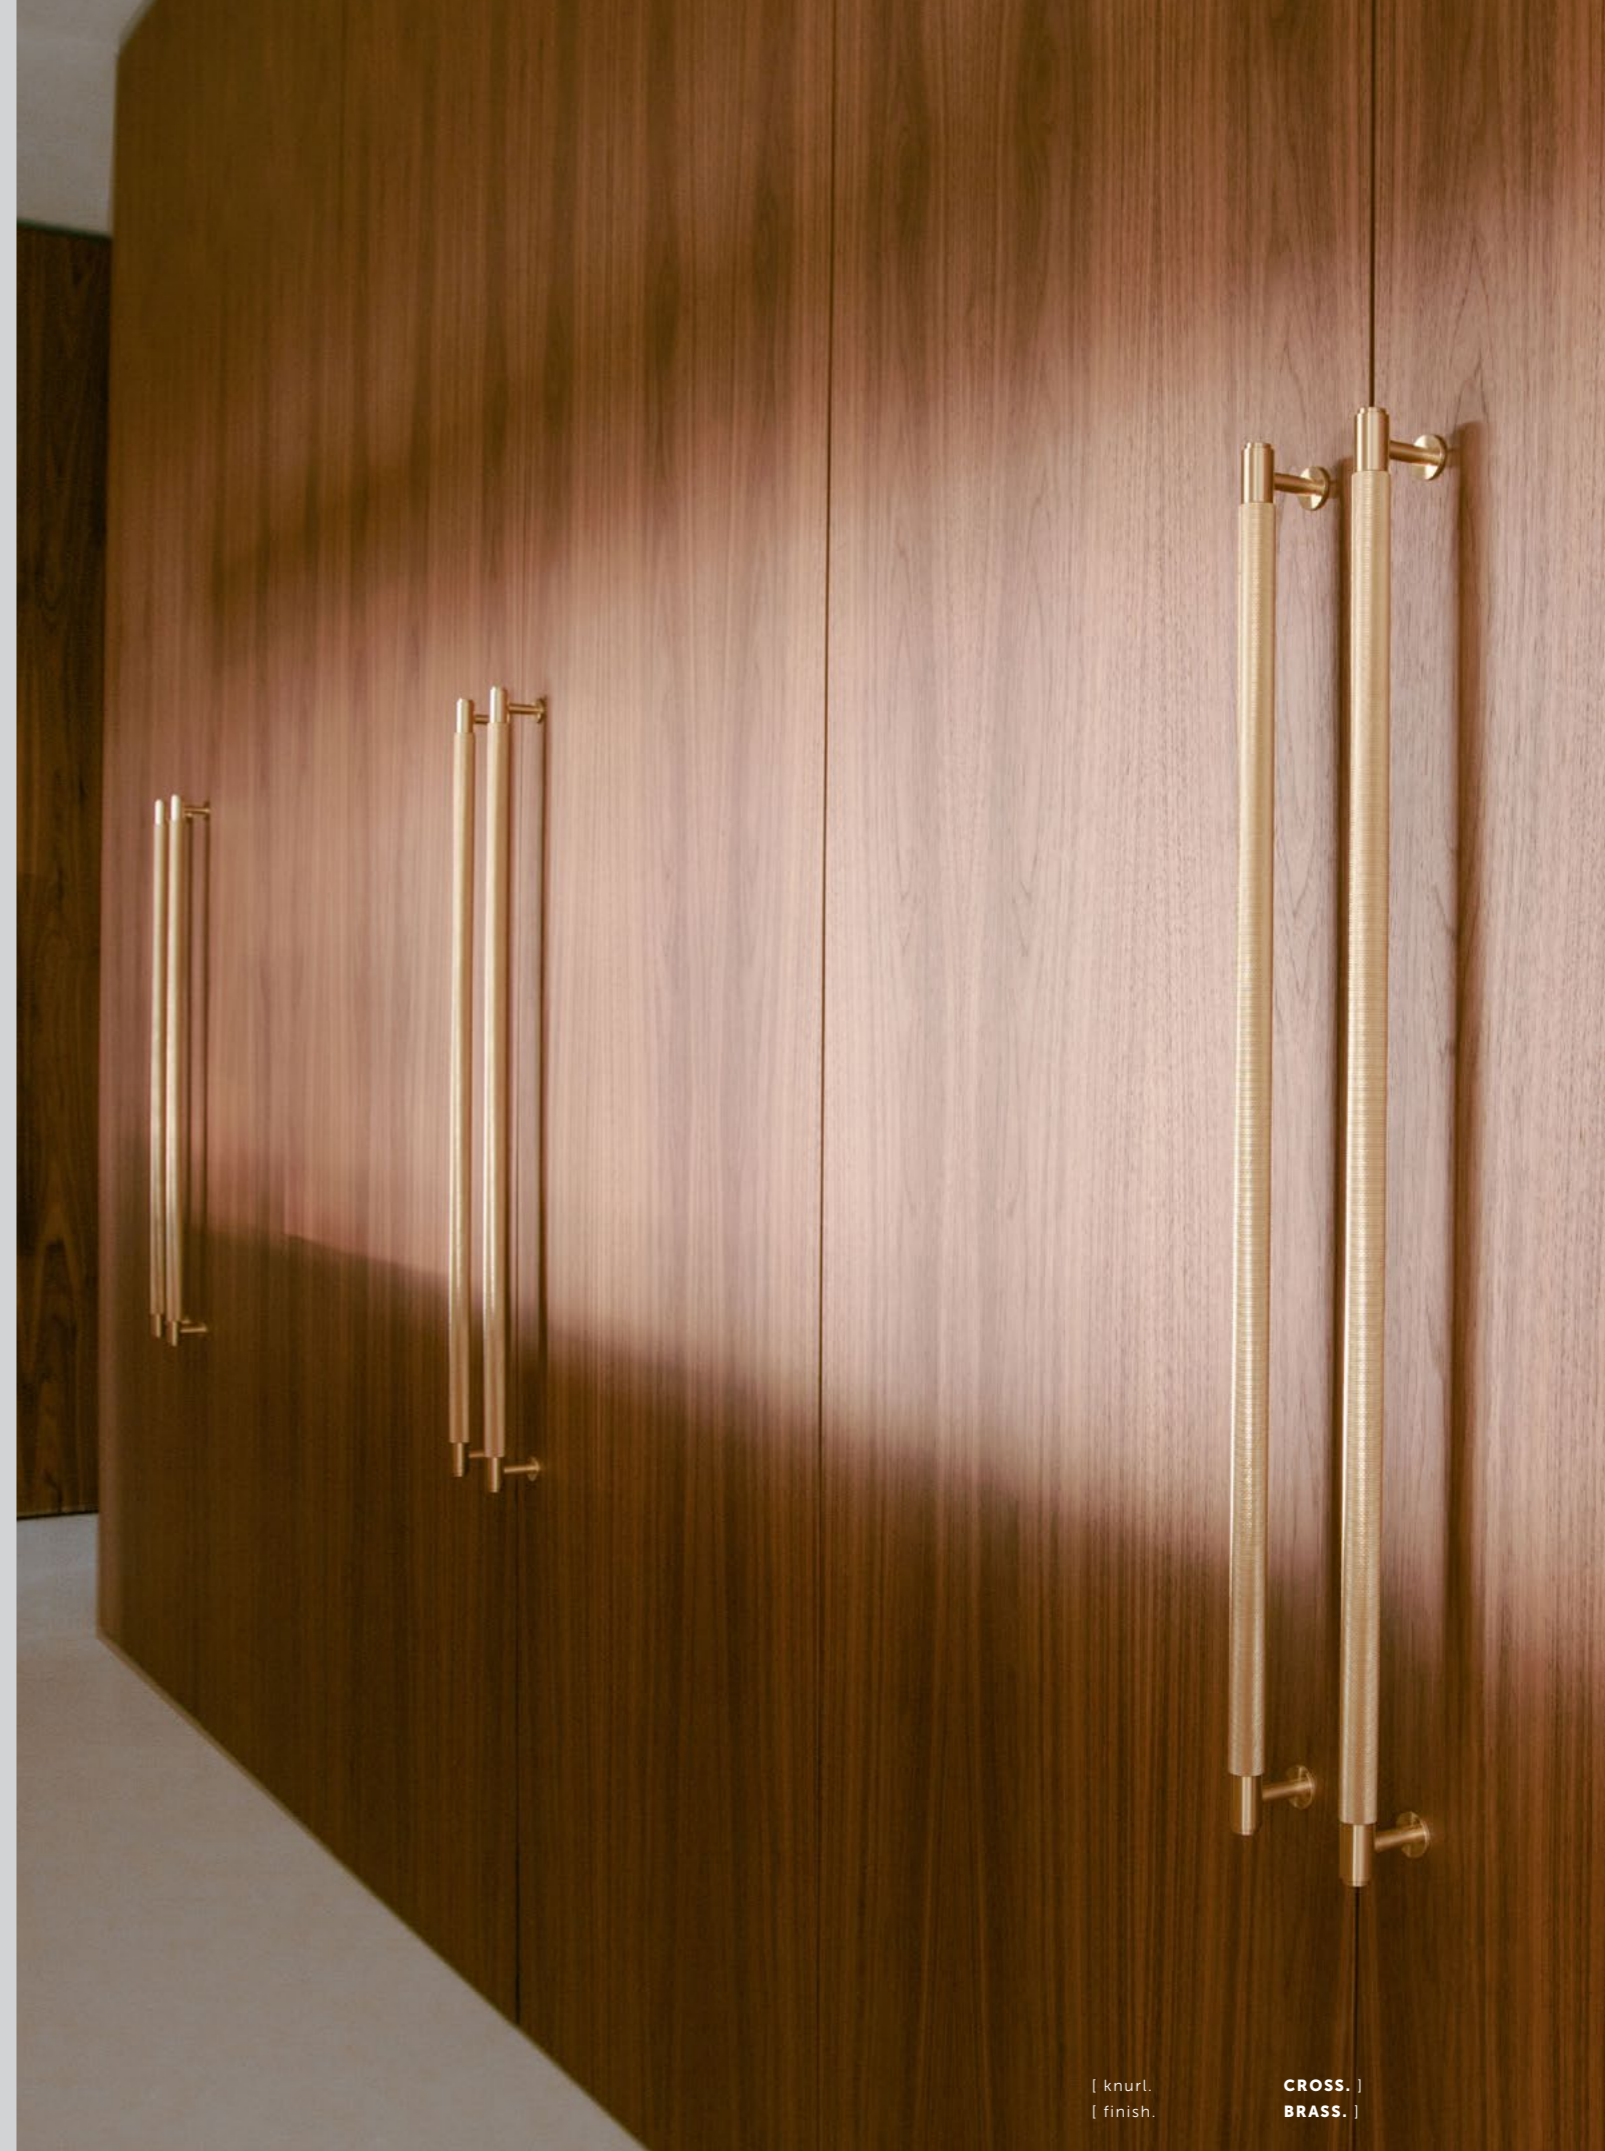

CLOSET BAR / CROSS

[knurl.] **CROSS.]**

[finish.] **STEEL.]**
BRASS.]
SMOKED BRONZE.]
BLACK.]

[details.] **SOLID METAL.]**
COIN SCREW ENDS.]

[details.] **COMES WITH 2 X 0.94" SMALL DISCS.]**
FITS THROUGH CABINET DOOR FROM BACKSIDE.]
DOUBLE-SIDED VERSION AVAILABLE PG. 52.]

[dimensions.]

[scale.]