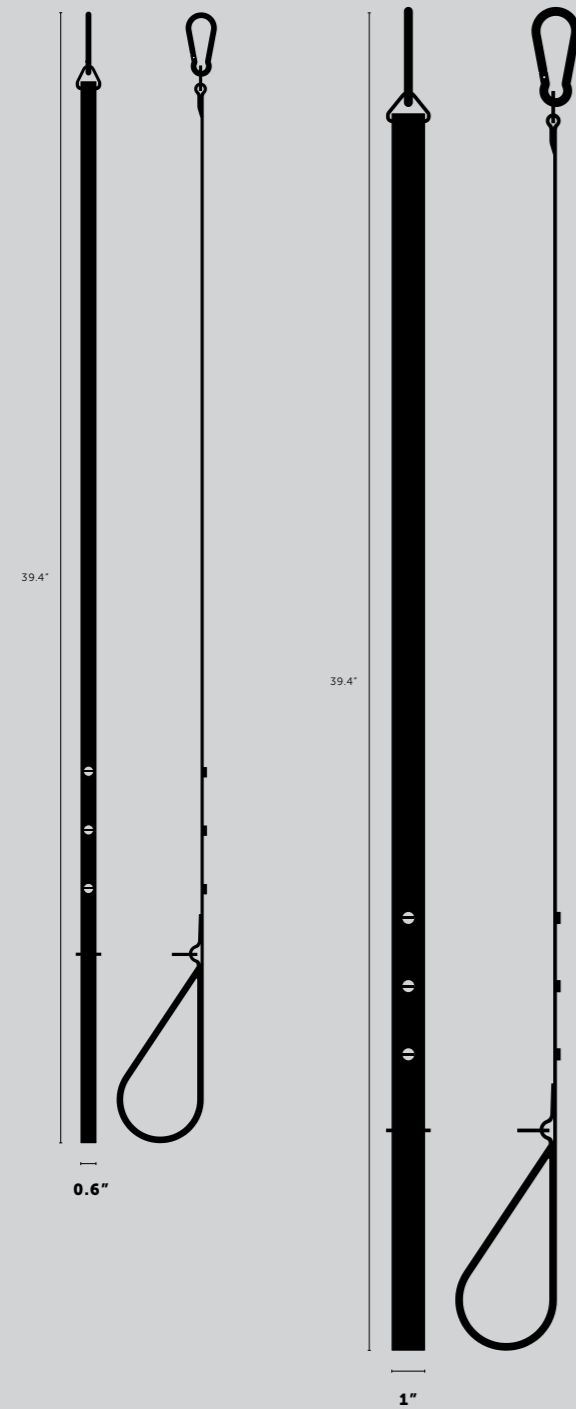

DOG LEASH

[size.]
0.6".]
1".]

[details.]
EMBOSSED BUFFALO LEATHER.]
COIN SCREWS.]
METAL CARABINERS.]
GENTLY EMBOSSED BLACK BUFFALO LEATHER.]
SUPER-SOFT PURPLE COW LEATHER HANDLE.]
SOLID METAL COIN SCREW STUDDING.]
SOLID METAL CARABINER FASTENER.]

[finish.]
BLACK LEATHER + PURPLE INSIDE.] ●

[finish details.]
STEEL.] ●
BRASS.] ●

[dimensions.]