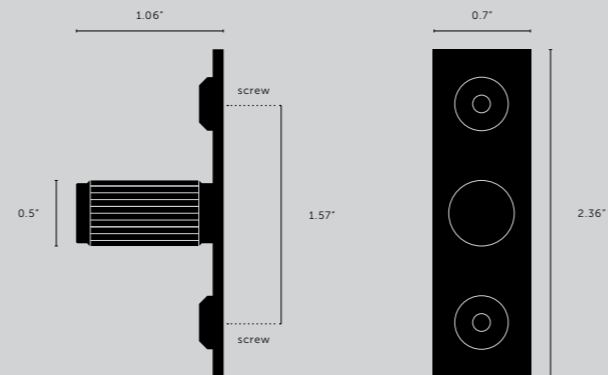

[knurl.] **LINEAR.]**

[details.] **SOLID METAL.]**
BACKPLATE.]
COIN SCREWS.]

[fyi.] **SOLD IN SETS OF TWO.]**

[finish.] **STEEL.]**
BRASS.] ◀
GUN METAL.]
BLACK.]

[dimensions.]

PULL BAR / LINEAR

[size.]
SMALL.]
MEDIUM.]
LARGE.]