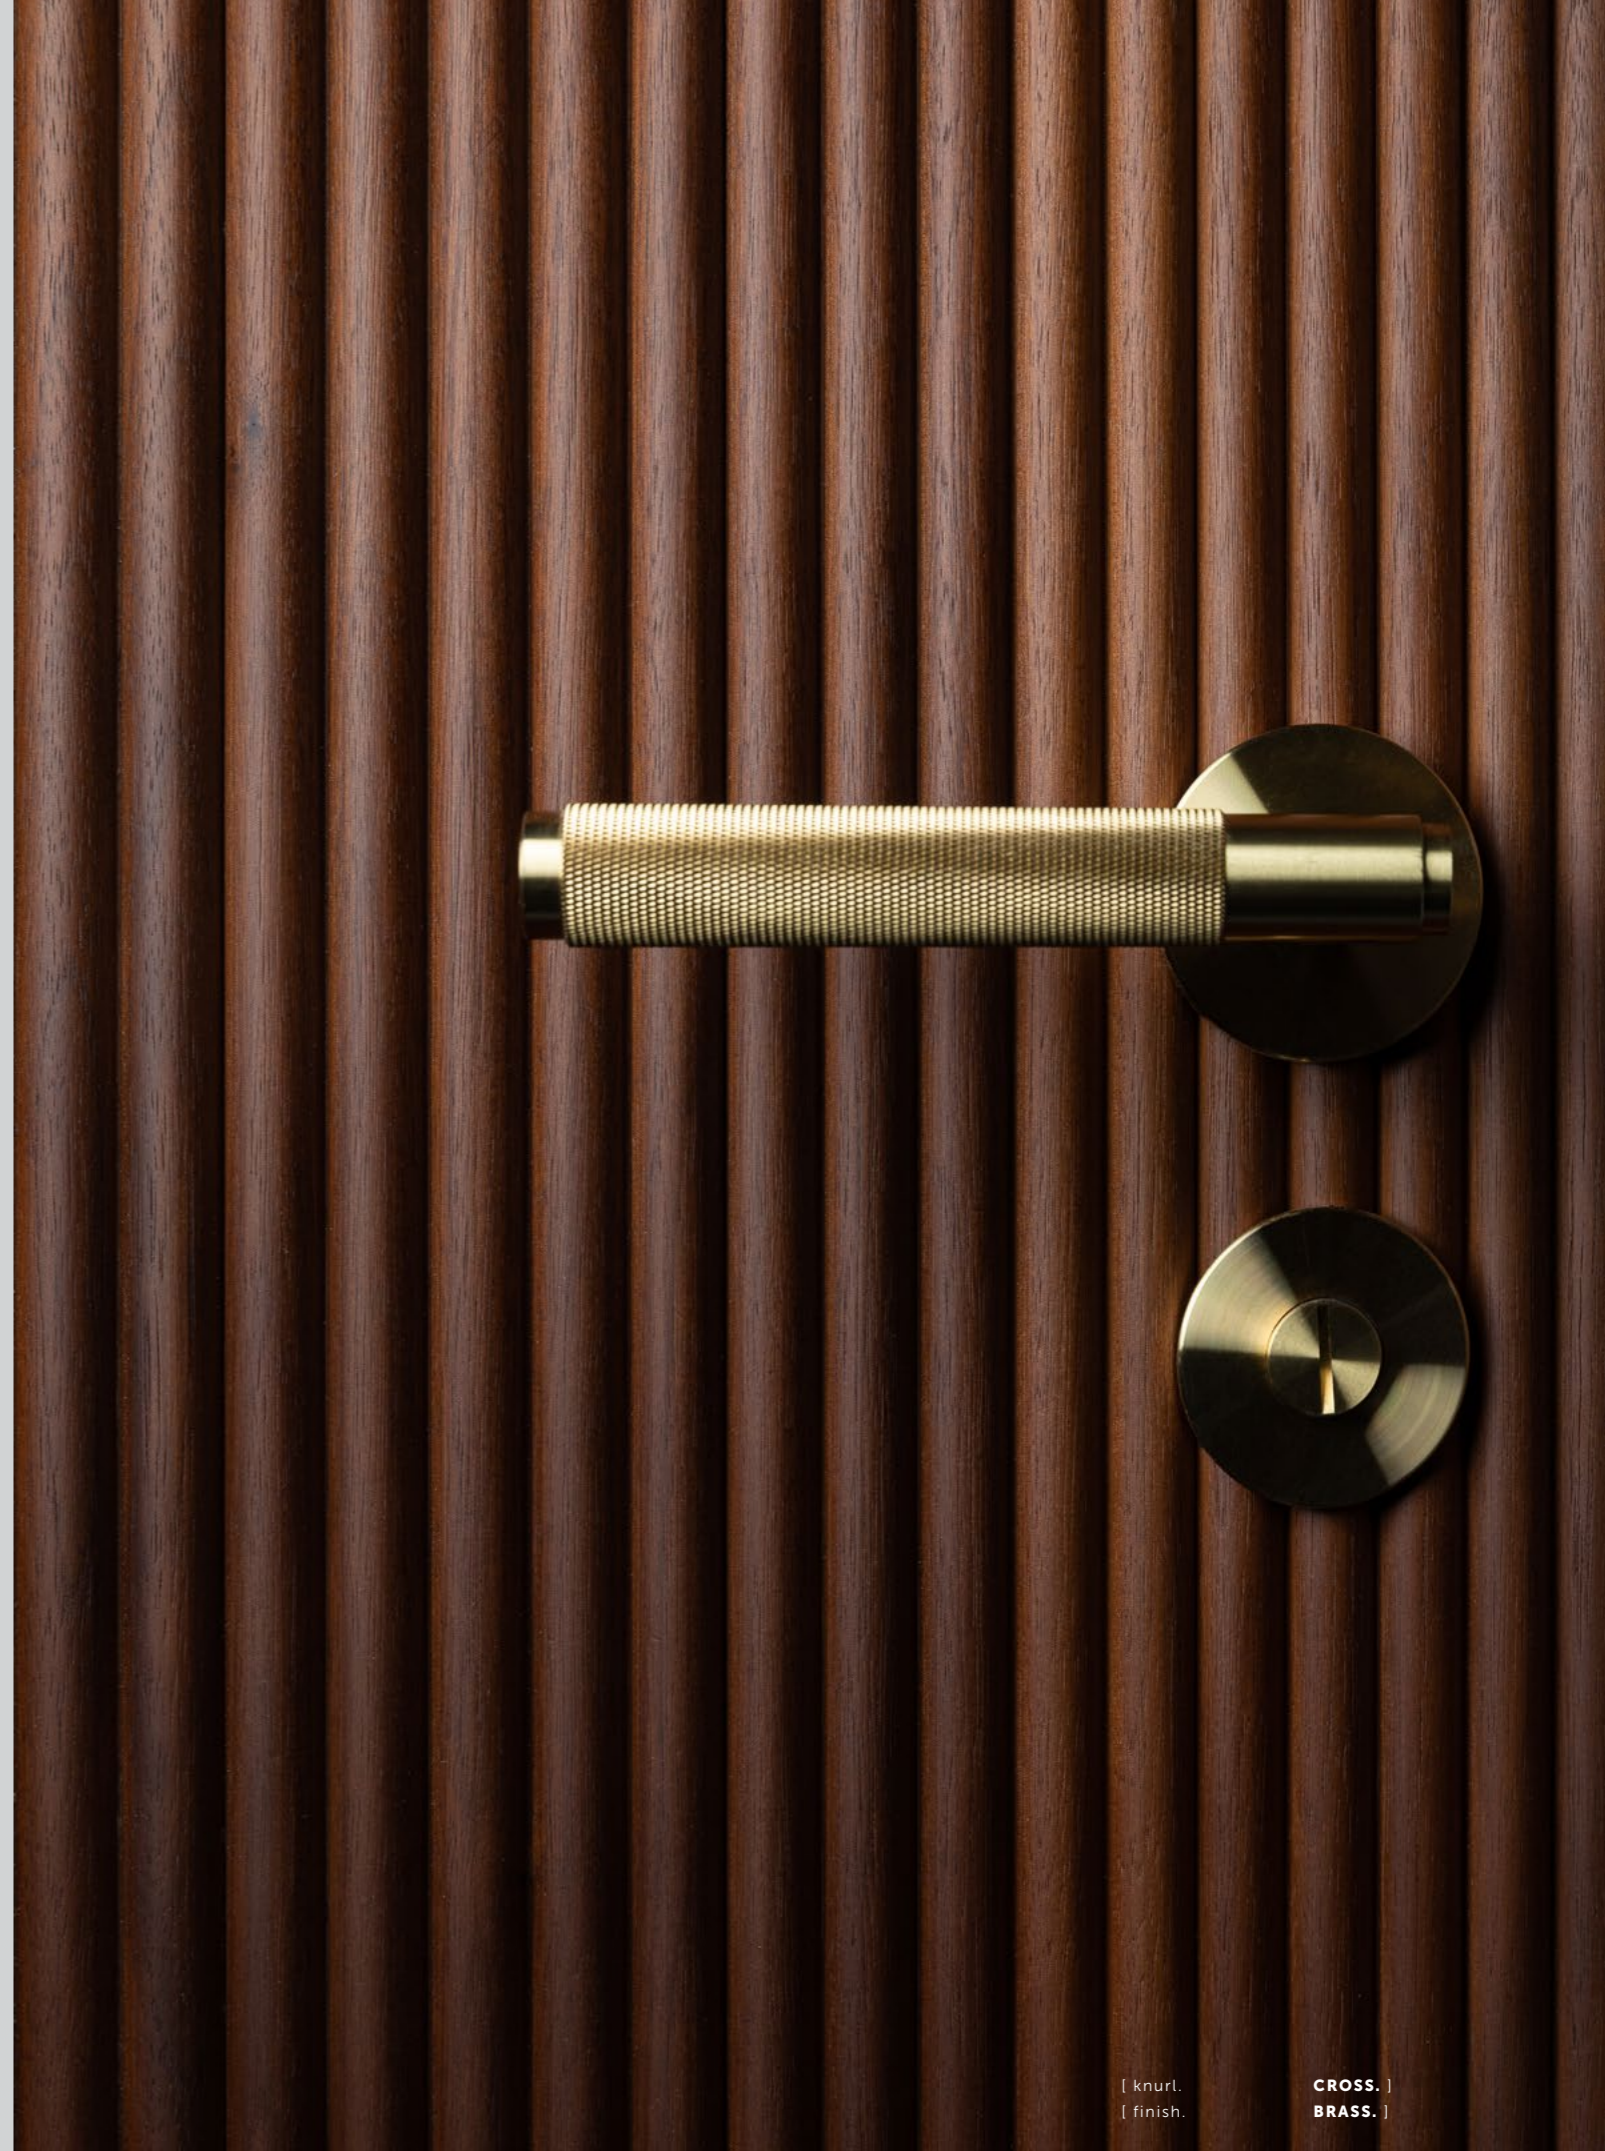

DOOR HANDLE / ARCHITECTURAL UNSPRUNG / PASSAGE

[type. **UNSPRUNG DOOR HANDLE.**]

[knurl. **CROSS.**]

[details. **SOLID METAL.**]
COIN SCREW END.]

[finish. **STEEL.**]
BRASS.]
SMOKED BRONZE.] ◀
BLACK.]

[fyi. **SOLD IN PAIRS.**]
1-1/2" HOLE CENTRE DISTANCE.]
SERIES IS ONLY AVAILABLE THROUGH AUTHORIZED
BUSTER + PUNCH DEALERS.]
MAY BE USED WITH EUROPEAN TUBULAR LATCHES OR
QUALITY MORTISE LOCK-SETS.]