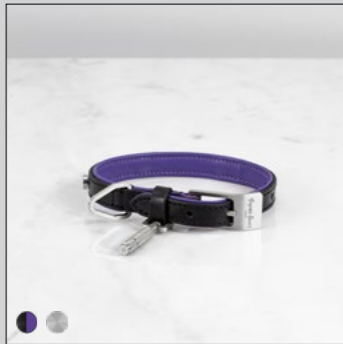

DOG COLLAR

[category.] **PET ACCESSORIES.]**

[finish.] **BLACK LEATHER + PURPLE INSIDE.]** ●

[size.] **X-SMALL.]**
SMALL.]
MEDIUM.]
LARGE.]
X-LARGE.]

[finish details.] **STEEL.]** ●
BRASS.] ●

[knurl.] **CROSS.]**

[details.] **GENTLY EMBOSSED BLACK BUFFALO LEATHER.]**
SUPER-SOFT PURPLE COW LEATHER.]
SOLID METAL COIN SCREW STUDDING.]
CROSS-KNURKED OPENABLE. DOG OENDANT.]

product image.

product image.