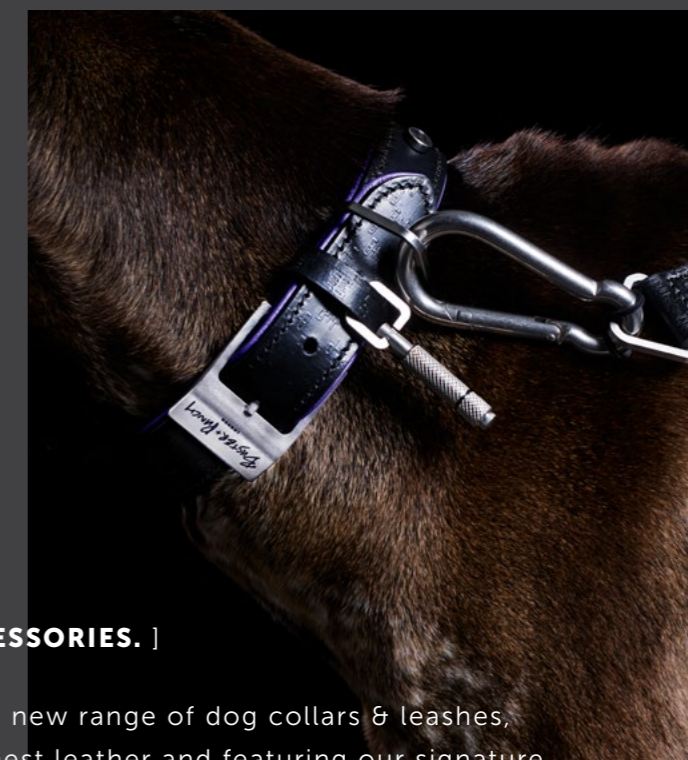

[product image.

[finish details.] **STEEL.]** 
BRASS.] 
BLACK.] 

[dimensions.] **0.6" X 0.8".]**

DOUBLE BRACELET

[details.] **PLAITED BLACK LEATHER.]**
SOLID KNURLED METAL.]

[product image.

[finish details.] **BLACK LEATHER + BRASS.]** 
BLACK LEATHER + BLACK METAL.] 

[lengths.] **14".]**
16".]
17".]

[range. **PET ACCESSORIES.**]

We have crafted a new range of dog collars & leashes, made from the finest leather and featuring our signature, precision machined, solid metal detailing. From the gently embossed buffalo leather to the super-soft cow leather, the diamond-cut knurled pendant to the studded coin screws - this range will make sure your dog stands out from the crowd, or at least in the park.