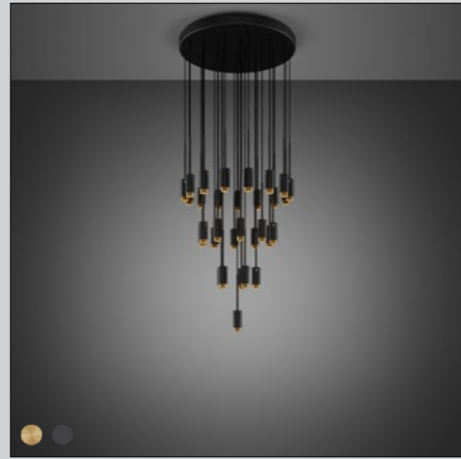

EXHAUST

[category.] **CHANDELILERS.]**

[finish details.]
STEEL.]
BURNT STEEL.]
BRASS.]
GUN METAL.]

[type.]
10.0 CLASSIC.]
10.0 CASCADE.]
19.0 CLASSIC.]
19.0 CASCADE.]
31.0 CLASSIC.]
31.0 CASCADE.]

[finish body.]
STONE.]
GRAPHITE.]

[knurl.] **LINEAR.]**

[fyi.] **EXHAUST CHANDELILERS MADE TO CUSTOM LENGTHS.]**

[details.]
SOLID METAL.]
TORX SCREWS.]
LOW-GLARE HONEYCOMB FILTER.]

[socket.] **GU10.]**
[voltage.] **110-120V.]**
[classification.] **cULus CERTIFIED, DRY LOCATIONS.]**

[product image.]