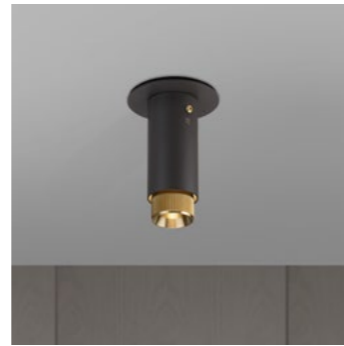

[page. **56.**]

[page. **58.**]

[product. **EXHAUST / TRACK / BODY.**]
[finish. **▶ STONE.**] [sku. **NBB-21698.**]
GRAPHITE.] [sku. **NBB-17697.**]

[product. **EXHAUST / DETAIL KIT.**]
[finish. **BURNT STEEL.**] [sku. **NBB-36796.**]
STEEL.] [sku. **NBB-07689.**]
▶ BRASS.] [sku. **NBB-05688.**]
GUN METAL.] [sku. **NBB-35690.**]