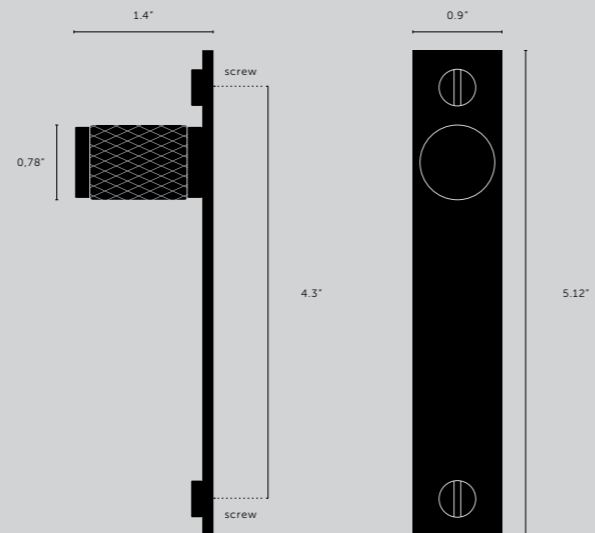

[dimensions.]

[product image.]

[scale.]

35" counter

[knurl.] **LINEAR.]**
 [finish.] **BURNT STEEL.]**

PRECIOUS BAR / LINEAR

[knurl.]

LINEAR.]

[knurl.] **CROSS.]**

[details.] **SOLID METAL.]**
BACKPLATE.]
COIN SCREWS.]

[fyi.] **SOLD IN SETS OF TWO.]**

[finish.] **STEEL.]**
BRASS.]
SMOKED BRONZE.]
BLACK.]

[dimensions.]

[product.] **FURNITURE KNOB / PLATE.]**
 [finish.] **BRASS.]**