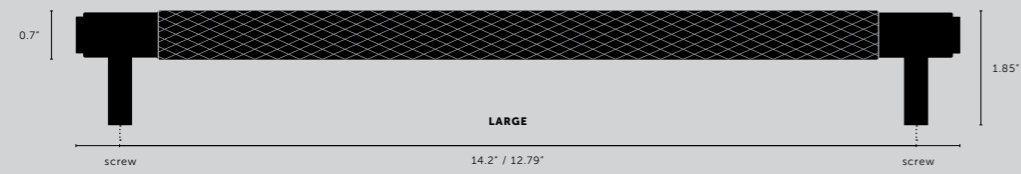

[fyi.]
DOUBLE-SIDED VERSION AVAILABLE PG. 50.]

[dimensions.]

[scale.]

35" counter