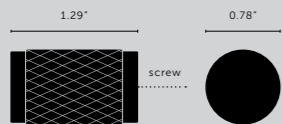

FURNITURE KNOB / CROSS

[knurl.] **CROSS.]**

[details.] **SOLID METAL.]**

[fyi.] **SOLD IN SETS OF TWO.]**

[finish.] **STEEL.]**
BRASS.]
SMOKED BRONZE.]
BLACK.]

[dimensions.]

[scale.]

FURNITURE KNOB / PLATE / CROSS

[knurl.] **CROSS.]**

[details.] **SOLID METAL.]**
BACKPLATE.]
COIN SCREWS.]

[fyi.] **SOLD IN SETS OF TWO.]**

[finish.] **STEEL.]**
BRASS.]
SMOKED BRONZE.]
BLACK.]

[dimensions.]