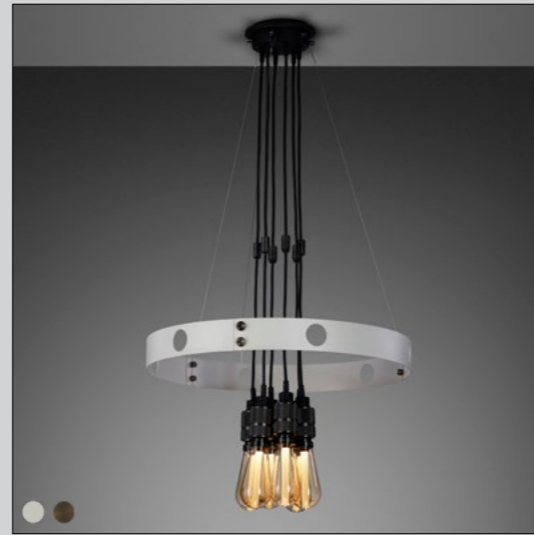

HERO

[category.] **CHANDELIER.]**

[finish details.

- **STEEL.]**
- **BRASS.]**
- **SMOKED BRONZE.]**

[knurl.] **CROSS.]**

[finish crown.

- **STONE.]**
- **GRAPHITE.]**

[cable length.] **30".]**
49".]

[fyi.

BULBS SOLD SEPARATELY.]

[socket.] **E26.]**
[voltage.] **110-120V.]**

[classification.] **cULus CERTIFIED. DRY LOCATIONS.]**

[details.] **SOLID METAL.]**
COIN SCREWS.]
FORGED CROWN.]

[product image.