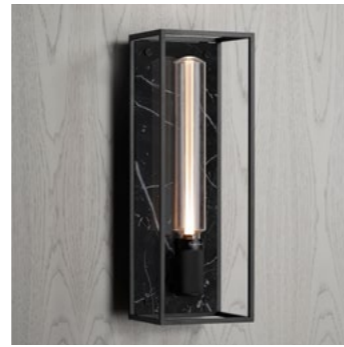

[page. **66.]**

[product. **CAGED WALL / X-LARGE.]**

[finish. **▶ WHITE MARBLE.]** [sku. **NCA-14464.]**
BLACK MARBLE.] **NCA-05465.]**