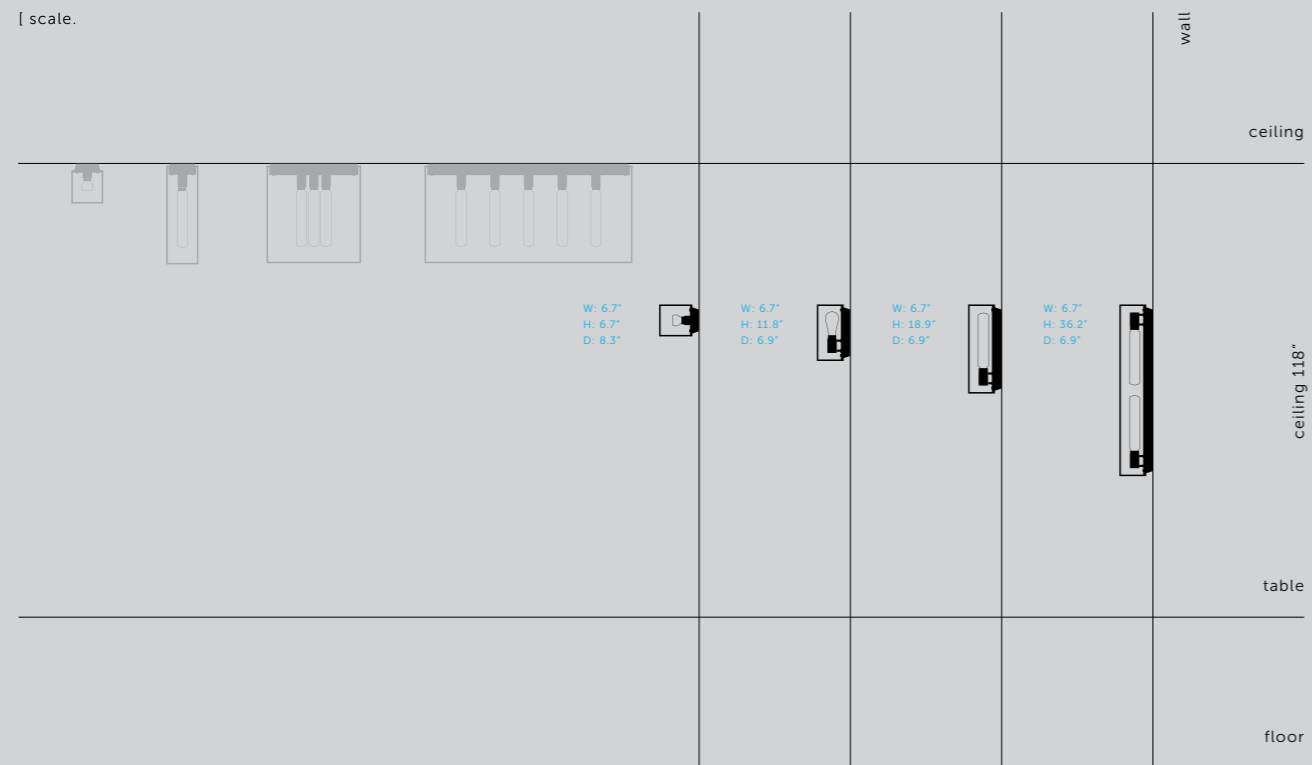

CAGED WALL

[category.] **WALL LIGHTS.]**

[type.] **SMALL.]**
MEDIUM.]
LARGE.]
X-LARGE.]

[finish.] **WHITE MARBLE.]**
BLACK MARBLE.]

[socket.] **E26.]**

[voltage.] **110-120V.]**

[classification.] **cULus CERTIFIED. DRY LOCATIONS.]**

[details.] **MATT BLACK METAL CAGE.]**
MATT BLACK KNURLED PENDANT.]
MATT BLACK COIN SCREWS.]

[fyi.] **SUITABLE FOR BOTH 3.5 & 4" JUNCTION BOXES.]**

[type.] **CAGED WALL / LARGE.]**
[type.] **CAGED WALL / X-LARGE.]**
[finish.] **WHITE MARBLE.]**