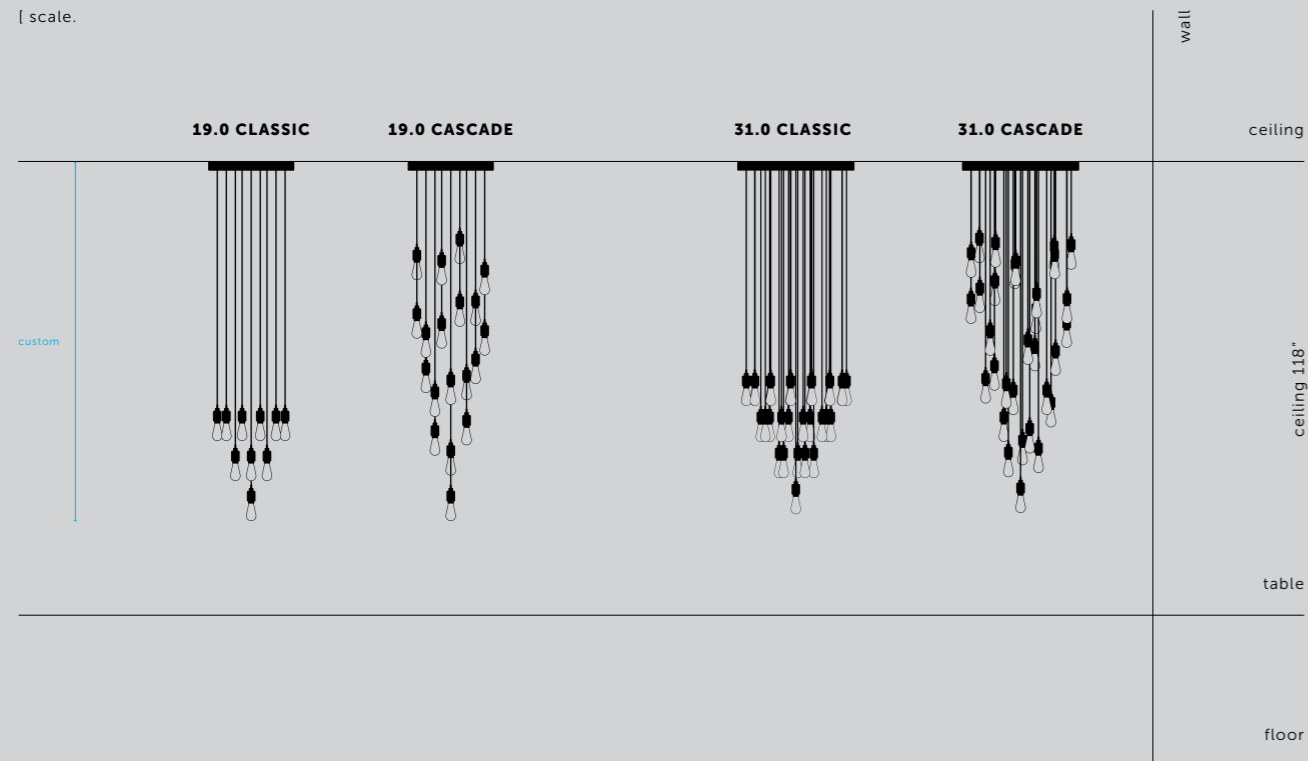

[product image.]

[scale.]

STONED

[category.] **TABLE LIGHT.]**

[knurl.] **CROSS.]**

[socket.] **E26.]**
 [voltage.] **110-120V.]**
 [bulb.] **BUSTER BULB / TUBE.]**
 [classification.] **cETLus CERTIFIED. DRY LOCATIONS.]**