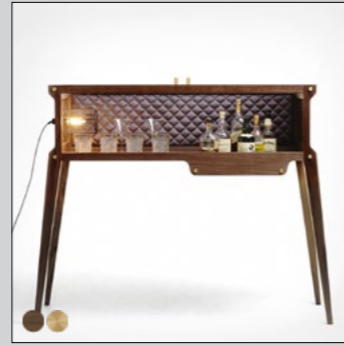

ROCKSTAR BAR

[finish.] **AMERICAN WALNUT / BRASS.]**

[details.] **WHISKY BAR.]**
SOLID METAL LIGHT FITTING (DIMMABLE).]
SOLID BRASS HARDWARE.]
QUILTED SILK BACK PANEL.]
BULB INCLUDED: LED TEARDROP / AMBER.]

[product image.]