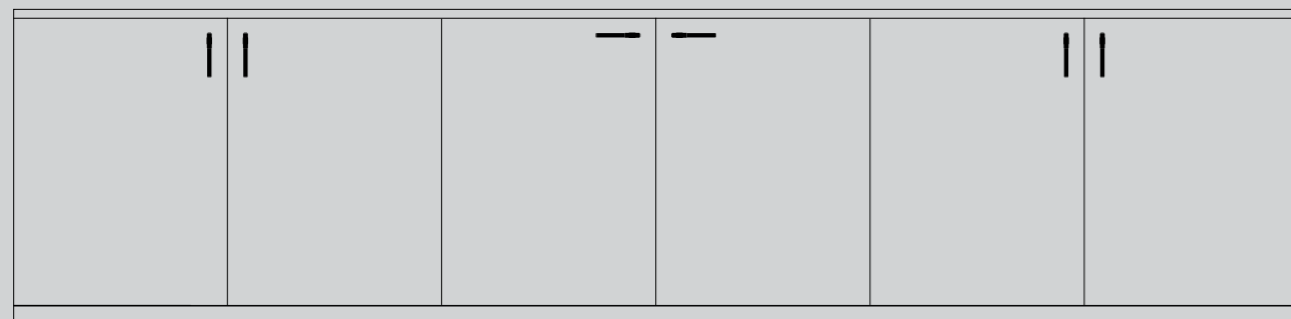

[dimensions.]

[product image.]

[scale.]

35" counter

[knurl.] **LINEAR.]**
 [finish.] **BURNT STEEL.]**

PRECIOUS BAR / LINEAR

[knurl.]

LINEAR.]