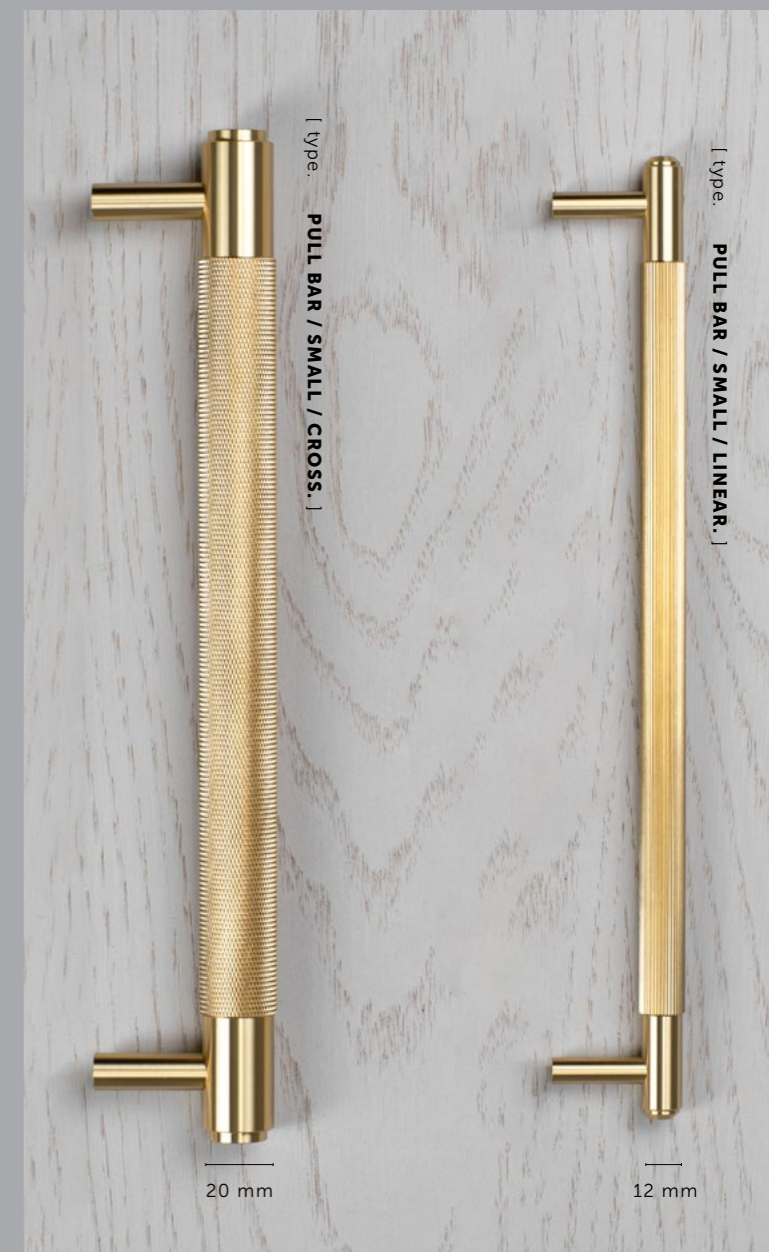

[dimensions.]

[scale.]

T-BAR / CROSS

[knurl.] **CROSS.]**

[details.] **SOLID METAL.]**

[finish.]
STEEL.] 
BRASS.] 
SMOKED BRONZE.] 
BLACK.] 

[scale.]

T-BAR / PLATE / CROSS

[knurl.] **CROSS.]**

[details.] **SOLID METAL
 BACKPLATE.]**
COIN SCREWS.]

[finish.]
STEEL.] 
BRASS.] 
SMOKED BRONZE.] 
BLACK.] 

[product.] **T-BAR.]**
 [finish.] **BRASS.]**

THE HOOK

[knurl.] **CROSS.]**

[details.] **SOLID METAL.]**
MACHINED HEAD.]