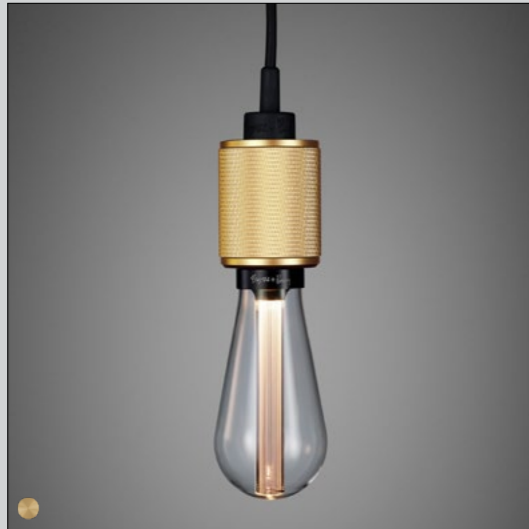

HEAVY METAL

[category.] **PENDANTS.]**

[knurl.] **CROSS.]**

[cable length.] **78".]**
118".]

[socket.] **E26.]**

[voltage.] **110-120V.]**

[classification.] **cULus CERTIFIED. DRY LOCATIONS.]**

[details.] **SOLID METAL.]**
MATT BLACK RUBBER.]

[product image.]