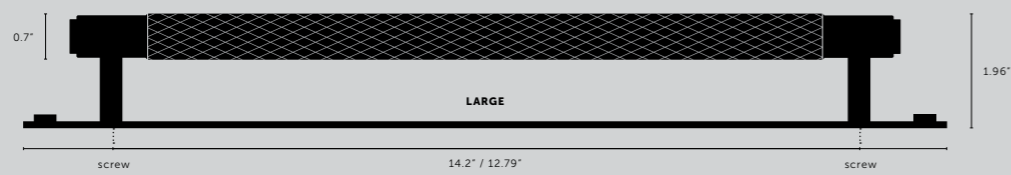

[dimensions.]

[scale.]

35° counter