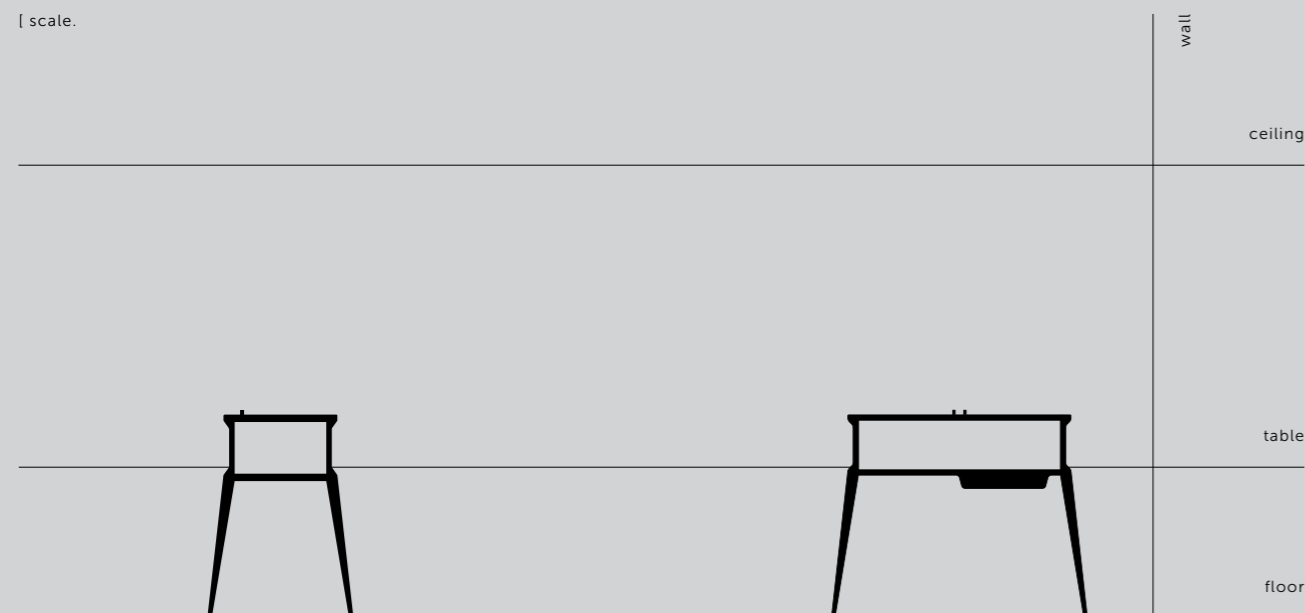

POPSTAR BAR

[finish.] **NATURAL OAK / WHITE MARBLE / STEEL.]**
BLACK OAK / BLACK MARBLE / SMOKED BRONZE.]

[details.] **GIN BAR.]**
SOLID METAL LIGHT FITTING (ON/OFF).]
SOLID METAL HARDWARE.]
QUILTED BACK PANEL.]
MARBLE MIXING TOP.]
BULB INCLUDED: BUSTER BULB / SMOKED.]

[product image.]

[dimensions.]

[scale.]

ROCKSTAR BAR

[finish.] **AMERICAN WALNUT / BRASS.]**

[details.] **WHISKY BAR.]**
SOLID METAL LIGHT FITTING (DIMMABLE).]
SOLID BRASS HARDWARE.]
QUILTED SILK BACK PANEL.]
BULB INCLUDED: LED TEARDROP / AMBER.]

[product image.]

[dimensions.]