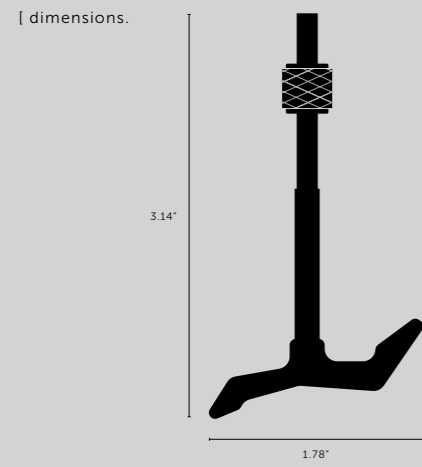

THE HOOK

[knurl.] **CROSS.]**

[details.] **SOLID METAL.]**
MACHINED HEAD.]

[fyi.] **COMES WITH WALL ANCHOR INSERT.]**

[finish.]

STEEL.]
BRASS.] ◀
SMOKED BRONZE.]