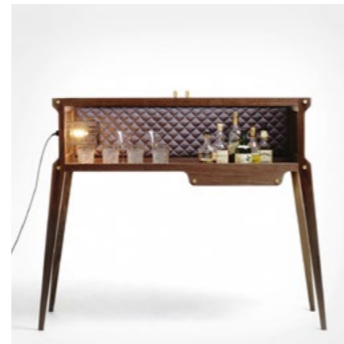

[page. **104.]**

[product. **MESHED / COFFEE.]**
[finish. **BLACK.]** [sku. **FMESCUS.]**