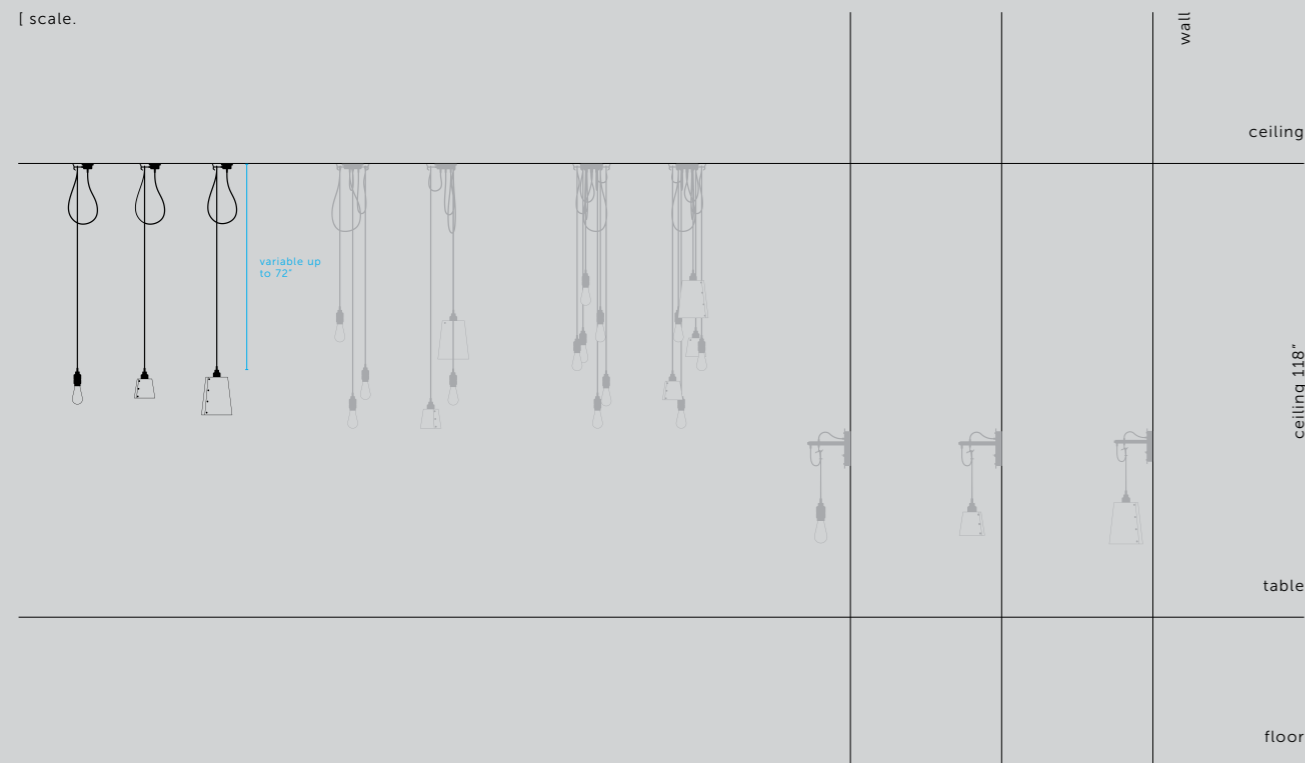

HOOKED 1.0

[category.] **PENDANTS.]**

[finish details.

- **STEEL.]**
- **BRASS.]**
- **SMOKED BRONZE.]**

[type.] **NUDE.]**
SMALL.]
LARGE.]

[finish shade.

- **STONE.]**
- **GRAPHITE.]**

[cable length.] **UP TO 72".]**

[socket.] **E26.]**

[voltage.] **110-120V.]**

[classification.] **cULus CERTIFIED. DRY LOCATIONS.]**

[fyi.

SUITABLE FOR BOTH 3.5 & 4" JUNCTION BOXES.]
BULB SOLD SEPARATELY.]

[details.] **SOLID METAL.]**
CUSTOMIZING HOOKS.]

[product image.

[scale.