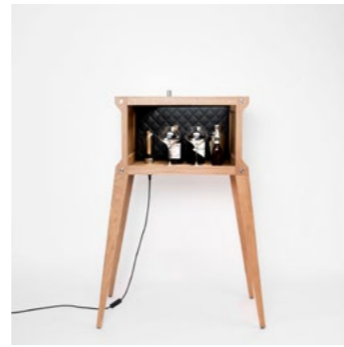

[product. **THE POPSTAR BAR / US WALL PLUG.]**
[finish. ▶ **OAK.]** [sku. **US-PS-OAK-ST-WM-BL-A.]**
BLACK OAK.] [sku. **US-PS-BL-SM-BM-GBS-A.]**

[page. **104.]**

[product. **THE ROCKSTAR BAR / US WALL PLUG.]**
[finish. **AMERICAN WALNUT.]** [sku. **US-RS-WA-BR-GBS-A.]**