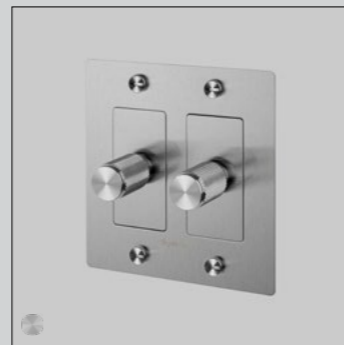

[product image.]

[warning. *Dimmer may not be compatible with all low voltage and electronic systems or fixtures.]