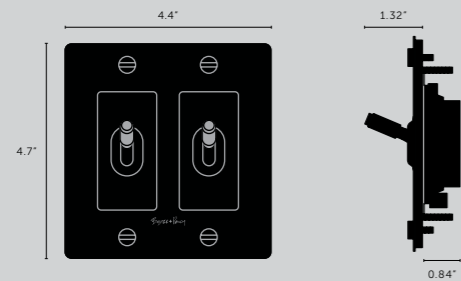

[dimensions.]

[finish.] **WHITE.]**
STEEL.]
BRASS.]
SMOKED BRONZE.]
BLACK.]

[dimming.] **ON / OFF TOGGLE SWITCH.]**
3 WAY (SWITCH FROM UP TO 2 LOCATIONS).]

[certification.] **cETLus.]**

[product image.]

[video. **ELECTRICITY.**]