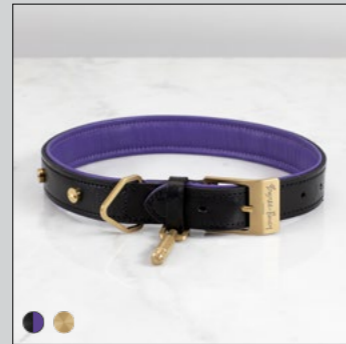

[dimensions.]

X-SMALL

SMALL

MEDIUM

LARGE

X-LARGE