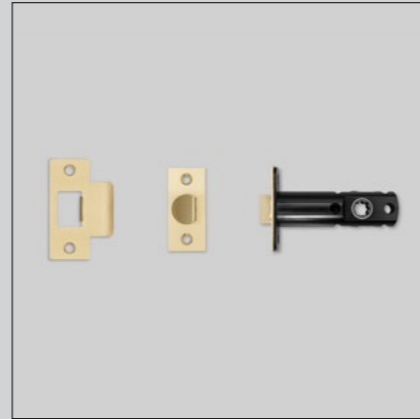

[collection. **LINEAR.**]

Our new linear-knurl pattern is machined into 12mm diameter solid bar and inspired by fashion accessory hardware. Elegant in look and scale this knurl is beautifully refined. The linear-knurl is accompanied by machined torx screws.

[dimensions.]

[product image.]

[scale.]

35" counter

[knurl.] **LINEAR.]**
 [finish.] **BURNT STEEL.]**

PRECIOUS BAR / LINEAR

[knurl.]

LINEAR.]

[dimensions.

[product image.

DOOR KNOB / FIXED / SINGLE-SIDED

[type. **FIXED DOOR KNOB.]**

[finish. **STEEL.]**
BRASS.]
BLACK.]

[knurl. **CROSS.]**

[details. **SOLID METAL.]**

[fyi. **SOLD AS A SINGLE DOOR KNOB.]**
FIXED.]
FITS DOORS OF THICKNESS MINIMUM 0.28" TO MAXIMUM 1.5".]

[dimensions.

[product image.

[knurl. **CROSS.]**
[finish. **BRASS.]**

DOOR TUBULAR LATCH / PASSAGE

[details.] **SOLID METAL.]**
AVAILABLE IN 2 3/8" OR 2 3/4" BACKSET.]

[product image.]

[finish.] **STEEL.]**
BRASS.]
SMOKED BRONZE.]
BLACK.]