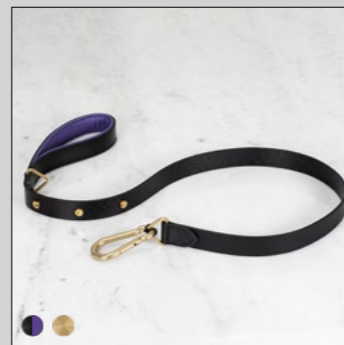

[product image.]