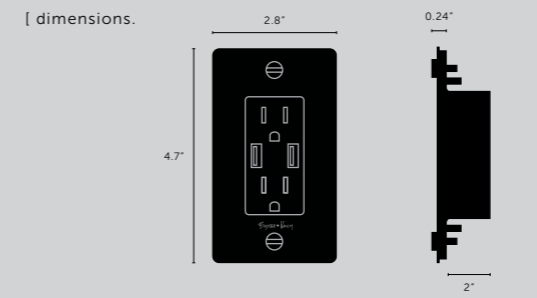

COMPLETE COMBINATION DUPLEX OUTLETS

[size.] **1G COMBINATION DUPLEX OUTLET
AND USB CHARGER.]**
**2G COMBINATION DUPLEX OUTLET
AND USB CHARGER.]**

[finish details.] **WHITE.]**
STEEL.]
BRASS.]
SMOKED BRONZE.]
BLACK.]

[details.] **SOLID METAL.]**
COIN SCREWS.]

[module.] **DUPLEX 5-15R OUTLET + 2X USB CHARGER.]**
OUTLET: 125VAC / 60HZ / 15A.]
OUTLET: USB: 5VAC / TOTAL 4.0A..]

[certification.] **MODULE: cULus / PLATE: cETLus.]**