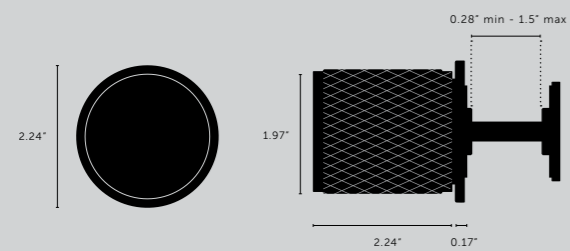

DOOR KNOB / FIXED / SINGLE-SIDED

[type. **FIXED DOOR KNOB.]**

[finish. **STEEL.]**
BRASS.]
BLACK.]

[knurl. **CROSS.]**

[details. **SOLID METAL.]**

[fyi. **SOLD AS A SINGLE DOOR KNOB.]**
FIXED.]
FITS DOORS OF THICKNESS MINIMUM 0.28" TO MAXIMUM 1.5".]

[dimensions.