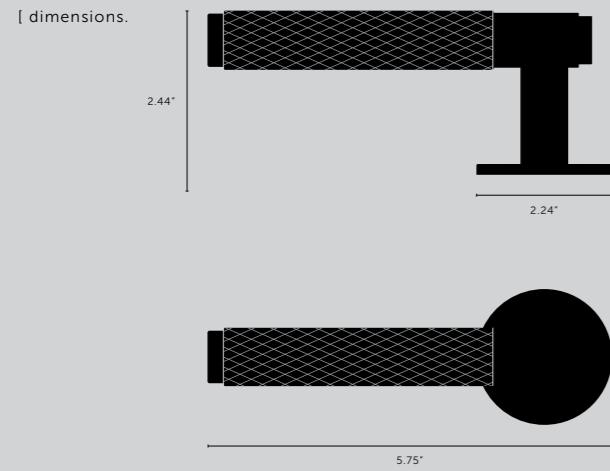

DOOR HANDLE / FIXED

[type. **FIXED DOOR HANDLE.**]

[knurl. **CROSS.**]

[details. **SOLID METAL.**]
COIN SCREW END.]

[finish. **STEEL.**]
BRASS.]
SMOKED BRONZE.]
BLACK.]

[fyi. **SOLD AS A SINGLE HANDLE.**]
HANDLE REMAINS IN FIXED POSITION.]
CAN BE FITTED TO ANY DOOR.]
INTERIOR USE ONLY.]