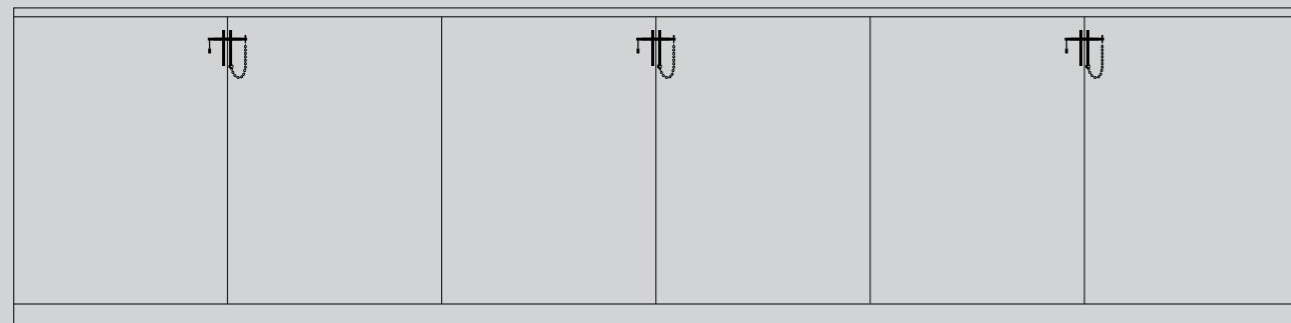

[scale.]

35" counter