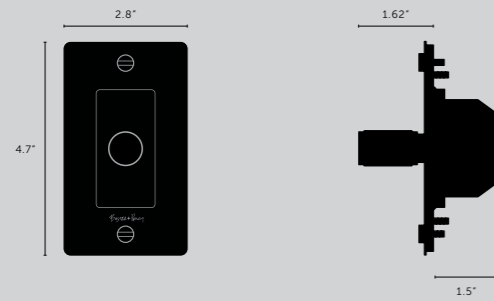

COMPLETE DIMMER SWITCH

[type.]
1G DIMMER SWITCH.]
2G DIMMER SWITCH.]

[knurl.]
CROSS.]

[details.]
SOLID METAL.]
COIN SCREWS.]
100-120 VAC.]
60HZ.]

[certification.]
cETLus.]

[finish.]
WHITE.]
STEEL.]
BRASS.]
SMOKED BRONZE.]
BLACK.]

[dimming.]
LEADING EDGE*.]
PUSH ON / OFF ROTARY DIMMER.]
3 WAY SWITCHING.]
DIMS: LED / HALOGEN / INCANDESCENT.]
LOAD: 150W MAX. LED.]
LOAD: 600W MAX. HAL / INC.]

[dimensions.]