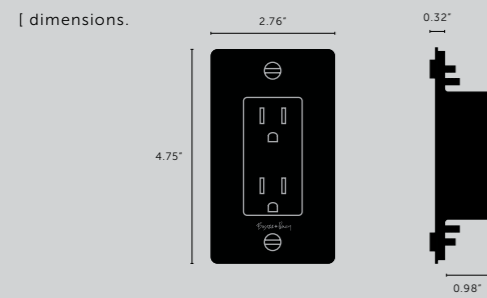

COMPLETE DUPLEX OUTLET

[type.] **1G DUPLEX OUTLET.]**
2G DUPLEX OUTLET.]

[finish details.] **WHITE.]**
STEEL.]
BRASS.]
SMOKED BRONZE.]
BLACK.]

[details.] **SOLID METAL.]**
COIN SCREWS.]

[module.] **DUPLEX 5-15R OUTLET.]**
OUTLET: 125VAC / 60HZ / 15A.]

[certification.] **MODULE: cULus / PLATE: cETLus.]**