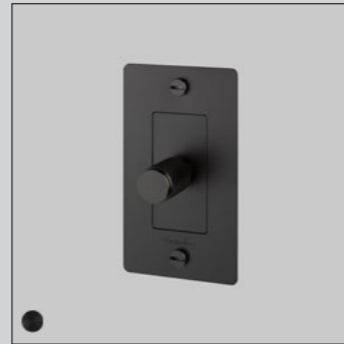

[product image.]

[warning. *Dimmer may not be compatible with all low voltage and electronic systems or fixtures.]