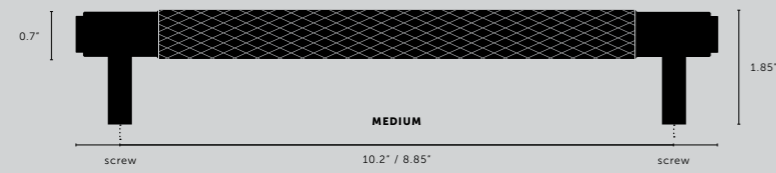

[fyi.]
DOUBLE-SIDED VERSION AVAILABLE PG. 50.]

[dimensions.]

[scale.]

35" counter