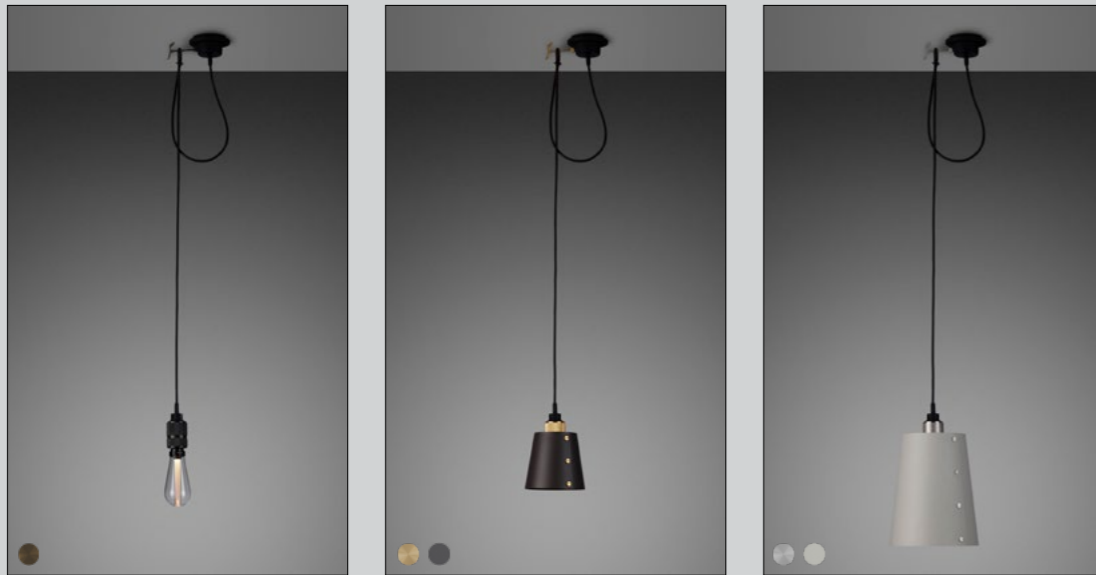

[socket.] **E26.]**

[voltage.] **110-120V.]**

[classification.] **cULus CERTIFIED. DRY LOCATIONS.]**

[fyi.

SUITABLE FOR BOTH 3.5 & 4" JUNCTION BOXES.]
BULB SOLD SEPARATELY.]

[details.] **SOLID METAL.]**
CUSTOMIZING HOOKS.]

[product image.

[scale.

HOOKED 3.0 / 6.0

[category.] **PENDANTS.]**

[finish details.

- STEEL.]**
- BRASS.]**
- SMOKED BRONZE.]**

[type.] **3.0 / NUDE.]**
3.0 / MIX.]
6.0 / NUDE.]
6.0 / MIX.]

[finish shade.