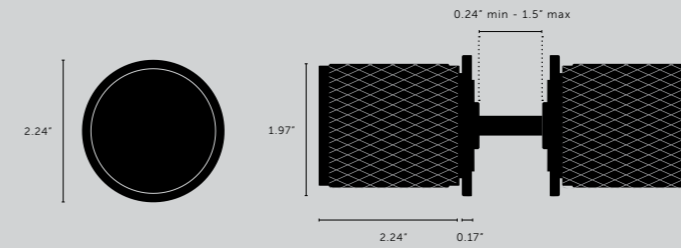

DOOR KNOB / FIXED / DOUBLE-SIDED

[type. **FIXED DOOR KNOB SET.]**

[finish. **STEEL.]**
BRASS.]
BLACK.]

[knurl. **CROSS.]**

[details. **SOLID METAL.]**

[fyi. **SOLD IN PAIRS.]**
FIXED.]
FITS DOORS OF THICKNESS MINIMUM 0.24"]
TO MAXIMUM 1.5".]

[dimensions.