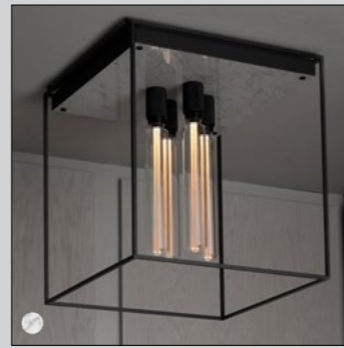

[finish.] **WHITE MARBLE.]**

BLACK MARBLE.]

[fyi.]

SUITABLE FOR BOTH 3.5 & 4" JUNCTION BOXES.]

[product image.]

[scale.]

[type.]
[type.]

CEILING 5.0.]
WALL / LARGE.]

CAGED WALL

[category.] **WALL LIGHTS.]**

[type.] **SMALL.]**
MEDIUM.]
LARGE.]
X-LARGE.]

[finish.] **WHITE MARBLE.]** 
BLACK MARBLE.] 

[socket.] **E26.]**

[voltage.] **110-120V.]**

[classification.] **cULus CERTIFIED. DRY LOCATIONS.]**