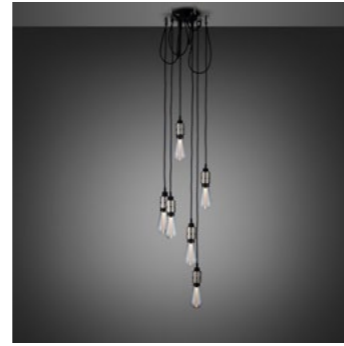

[product. **HOOKED 6.0 / NUDE / 2 M CABLE.]**
[finish. ▶ **STEEL.]** [sku. **NHK-07328.]**
BRASS.] **NHK-05326.]**
SMOKED BRONZE.] **NHK-09327.]**

[page. **70.]**

[product. **HERO LIGHT / 30" DROP.]**
[finish. **STONE + STEEL.]** [sku. **US-HE6-ST-30-SN.]**
STONE + BRASS.] **US-HE6-BR-30-SN.]**
STONE + SMOKED BRONZE.] **US-HE6-SM-30-SN.]**
GRAPHITE + STEEL.] **US-HE6-SM-30-SN.]**
▶ **GRAPHITE + BRASS.]** **US-HE6-BR-30-GR.]**
GRAPHITE + SMOKED BRONZE.] **US-HE6-SM-30-GR.]**