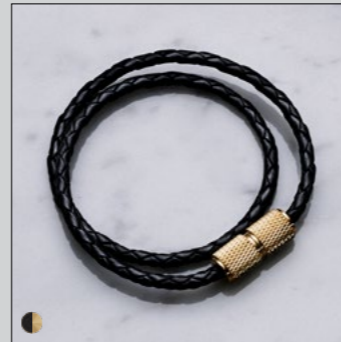

[product image.

[finish details.] **STEEL.]** 
BRASS.] 
BLACK.] 

[dimensions.] **0.6" X 0.8".]**

DOUBLE BRACELET

[details.] **PLAITED BLACK LEATHER.]**
SOLID KNURLED METAL.]

[product image.

[finish details.] **BLACK LEATHER + BRASS.]** 
BLACK LEATHER + BLACK METAL.] 

[lengths.] **14".]**
16".]
17".]

[range. **PET ACCESSORIES.**]

We have crafted a new range of dog collars & leashes, made from the finest leather and featuring our signature, precision machined, solid metal detailing. From the gently embossed buffalo leather to the super-soft cow leather, the diamond-cut knurled pendant to the studded coin screws - this range will make sure your dog stands out from the crowd, or at least in the park.