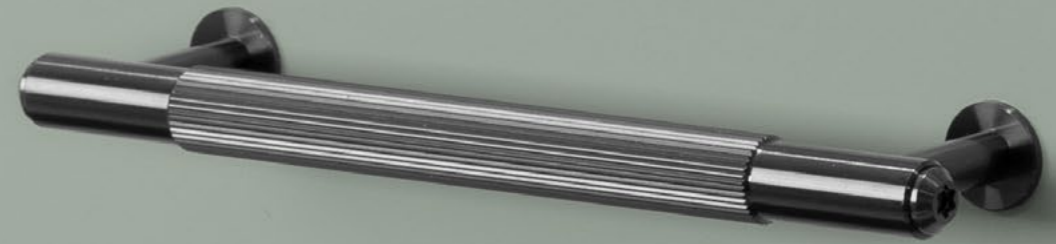

[size.]
SMALL.]
[finish.]
GUN METAL.]