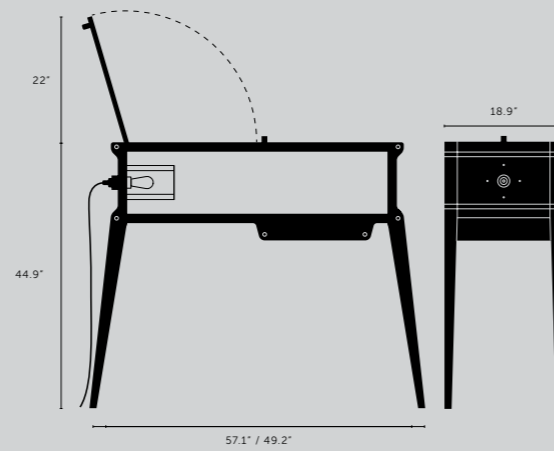

[dimensions.]