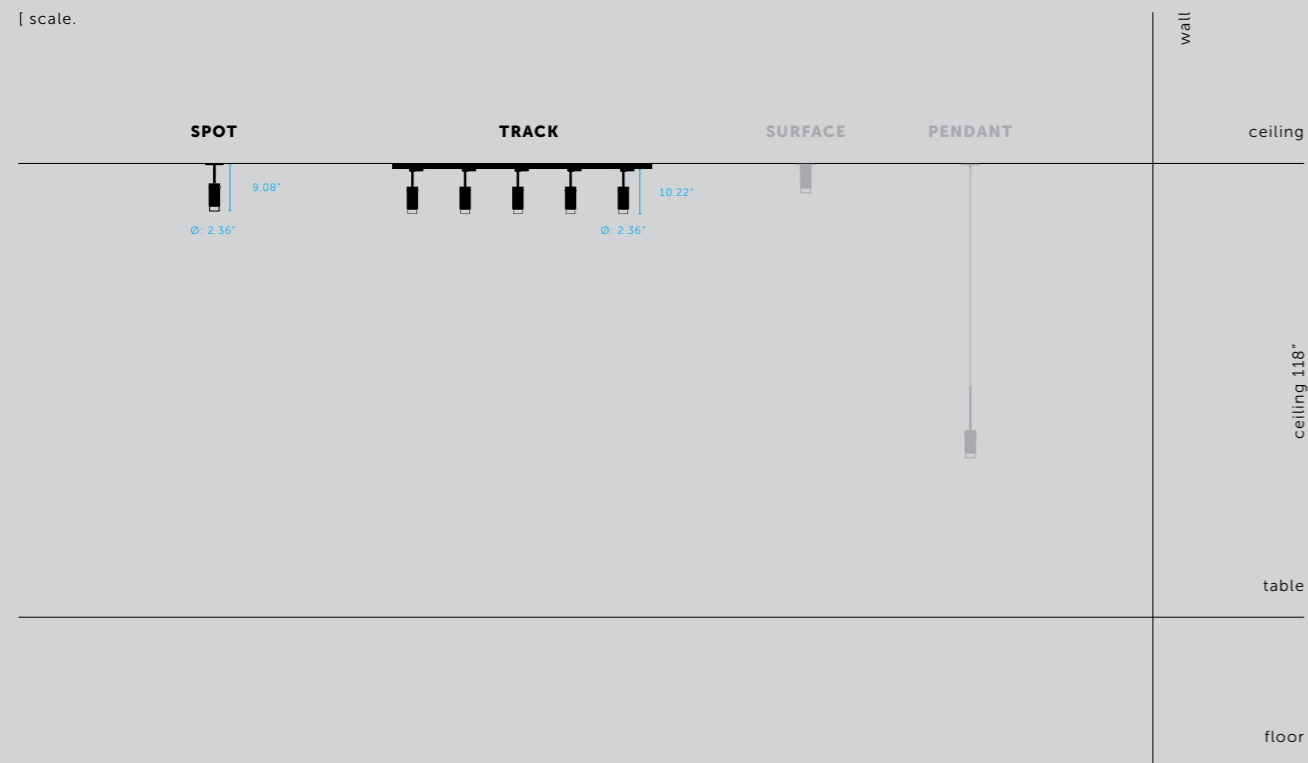

[scale.]

[type.] **EXHAUST SPOT.** [ ]
[finish.] **STONE + GUN METAL.** [ ]