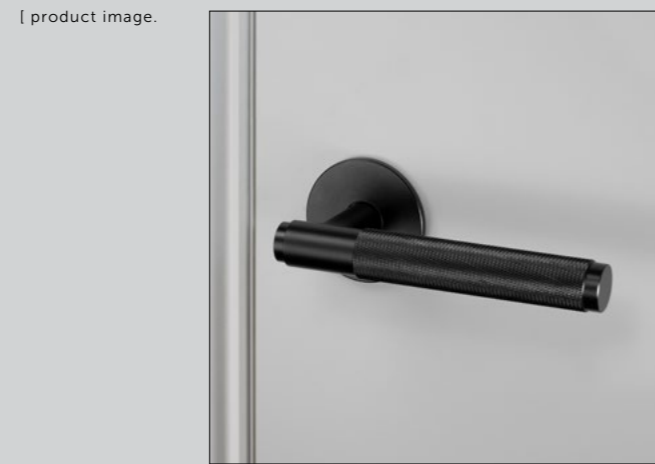

DOOR HANDLE / FIXED

[type. **FIXED DOOR HANDLE.**]

[knurl. **CROSS.**]

[details. **SOLID METAL.**]
COIN SCREW END.]

[finish. **STEEL.**]
BRASS.]
SMOKED BRONZE.]
BLACK.]

[fyi. **SOLD AS A SINGLE HANDLE.**]
HANDLE REMAINS IN FIXED POSITION.]
CAN BE FITTED TO ANY DOOR.]
INTERIOR USE ONLY.]