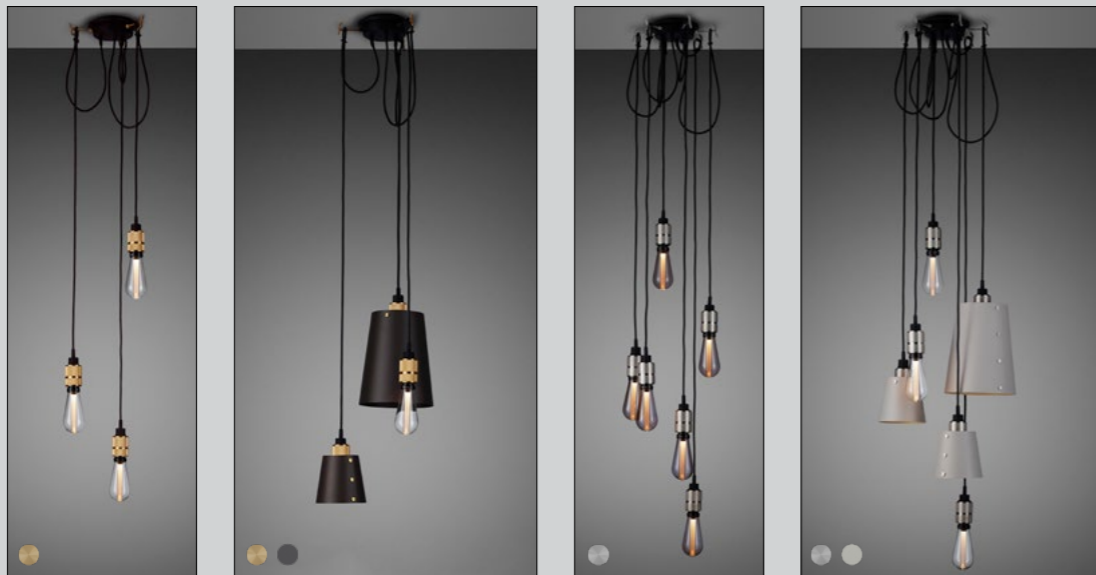

[product image.

[scale.

HOOKED 3.0 / 6.0

[category.] **PENDANTS.]**

[finish details.

- STEEL.]**
- BRASS.]**
- SMOKED BRONZE.]**

[type.] **3.0 / NUDE.]**
3.0 / MIX.]
6.0 / NUDE.]
6.0 / MIX.]

[finish shade.

- STONE.]**
- GRAPHITE.]**

[cable length.] **UP TO 72".]**

[fyi.] **SUITABLE FOR BOTH 3.5 & 4" JUNCTION BOXES.]**
BULB SOLD SEPARATELY.]

[socket.] **E26.]**
 [voltage.] **110-120V.]**
 [classification.] **cULus CERTIFIED. DRY LOCATIONS.]**

[details.] **SOLID METAL.]**
CUSTOMIZING HOOKS.]

[product image.

[scale.

[type.] **HOOKED 6.0 / NUDE.]**
 [finish.] **BRASS.]**

HOOKED WALL

[category.] **WALL LIGHTS.]**

[finish details.

STEEL.]
BRASS.]
SMOKED BRONZE.]