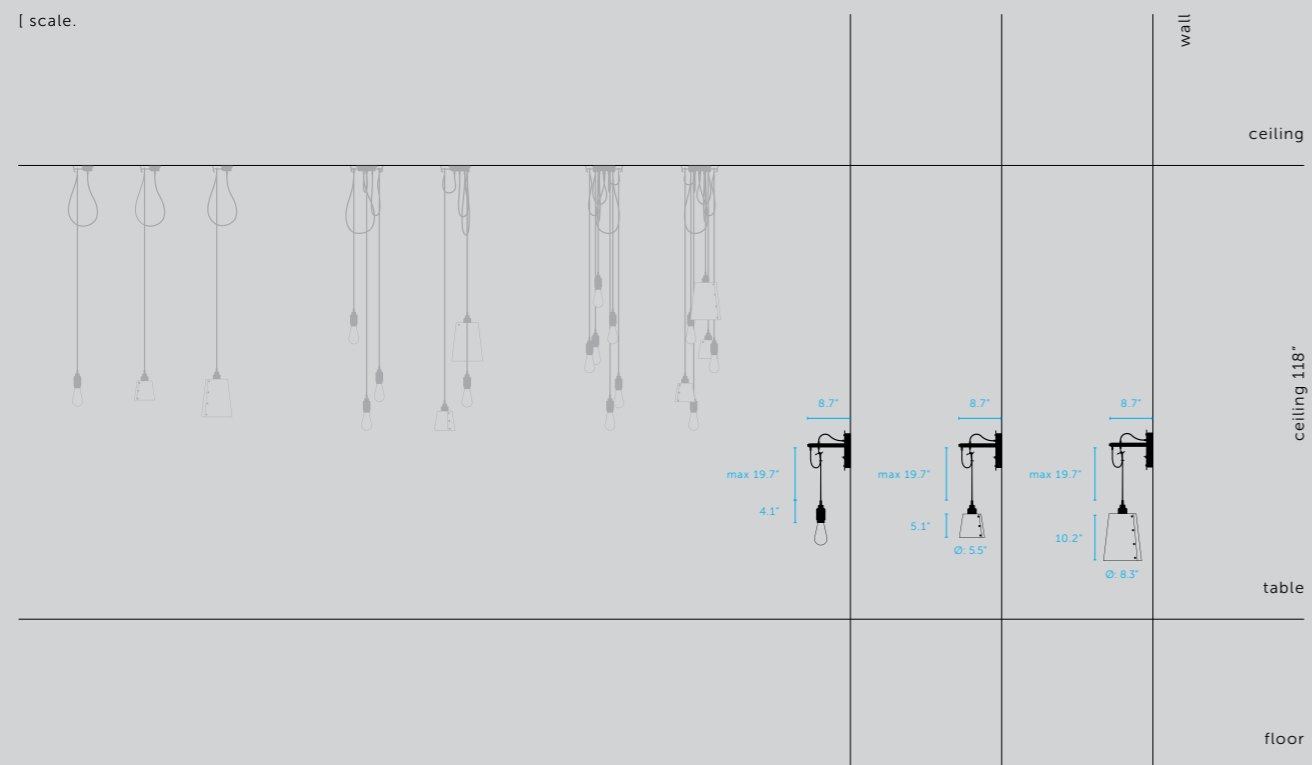

[classification.] **cULus CERTIFIED. DRY LOCATIONS.]**

[details.]
SOLID METAL.]
MACHINED HOOKS.]

[product image.

[scale.

[category.] **LIGHTING.]**
 [page.] **72.]**

[type.] **HOOKED WALL / SMALL.]**
 [finish.] **STONE + STEEL.]**