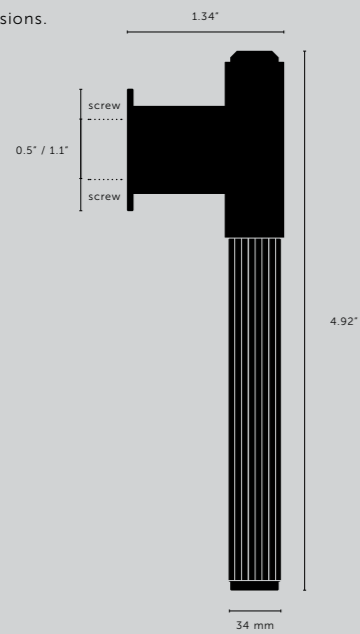

[scale.]

35" counter

[size.] **LARGE.]**
 [finish.] **BRASS.]**

L-BAR / LINEAR

[knurl.] **LINEAR.]**

[finish.]

- STEEL.]**
- BURNT STEEL.]**
- BRASS.]**
- GUN METAL.]**
- BLACK.]**

[details.] **SOLID METAL.]**
MACHINED STALK.]
TORX SCREW END.]

[dimensions.]

[product image.]

[scale.]

35" counter

[knurl.] **LINEAR.]**
 [finish.] **BURNT STEEL.]**

PRECIOUS BAR / LINEAR

[knurl.]

LINEAR.]