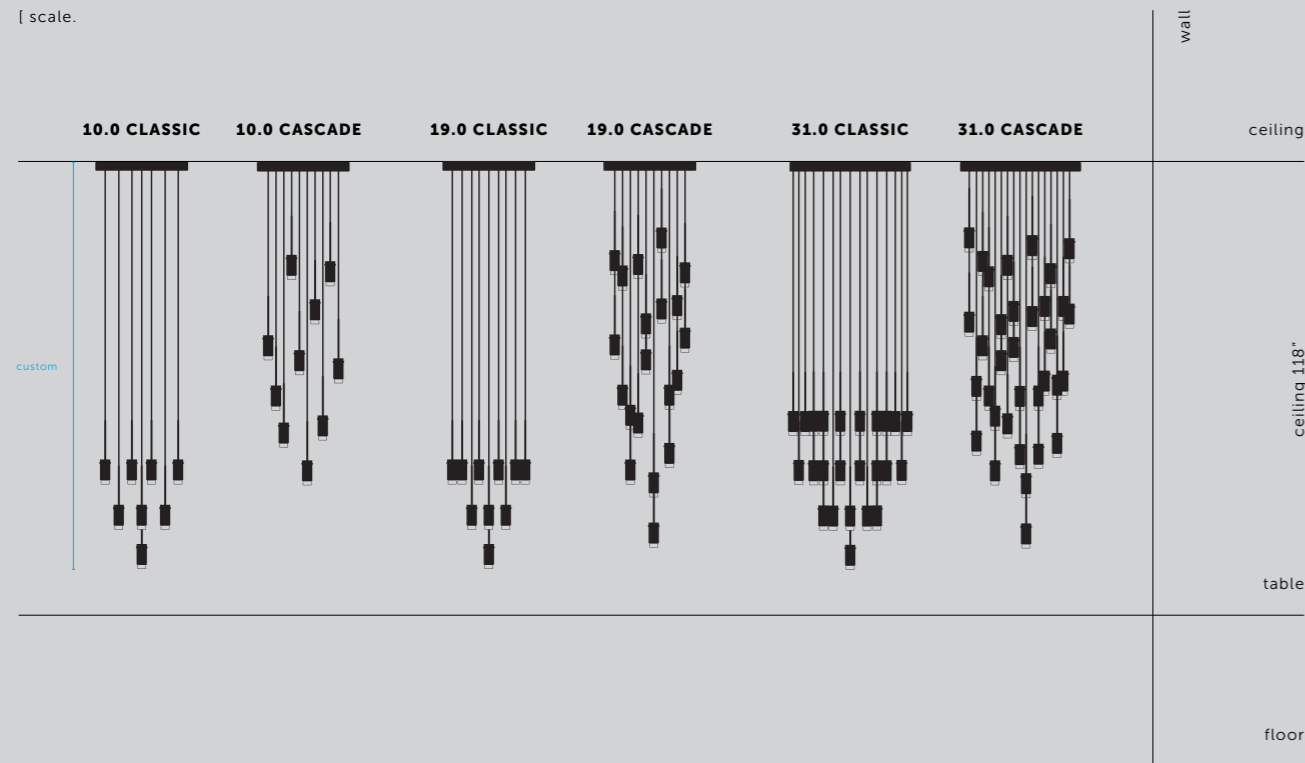

[product image.]

[scale.]

[type.] **19.0 CASCADE.]**
 [finish.] **GRAPHITE + BRASS.]**

CAGED CEILING

[category.] **CEILING LIGHTS.]**

[socket.] **E26.]**

[voltage.] **110-120V.]**

[classification.] **cULus CERTIFIED. DRY LOCATIONS.]**