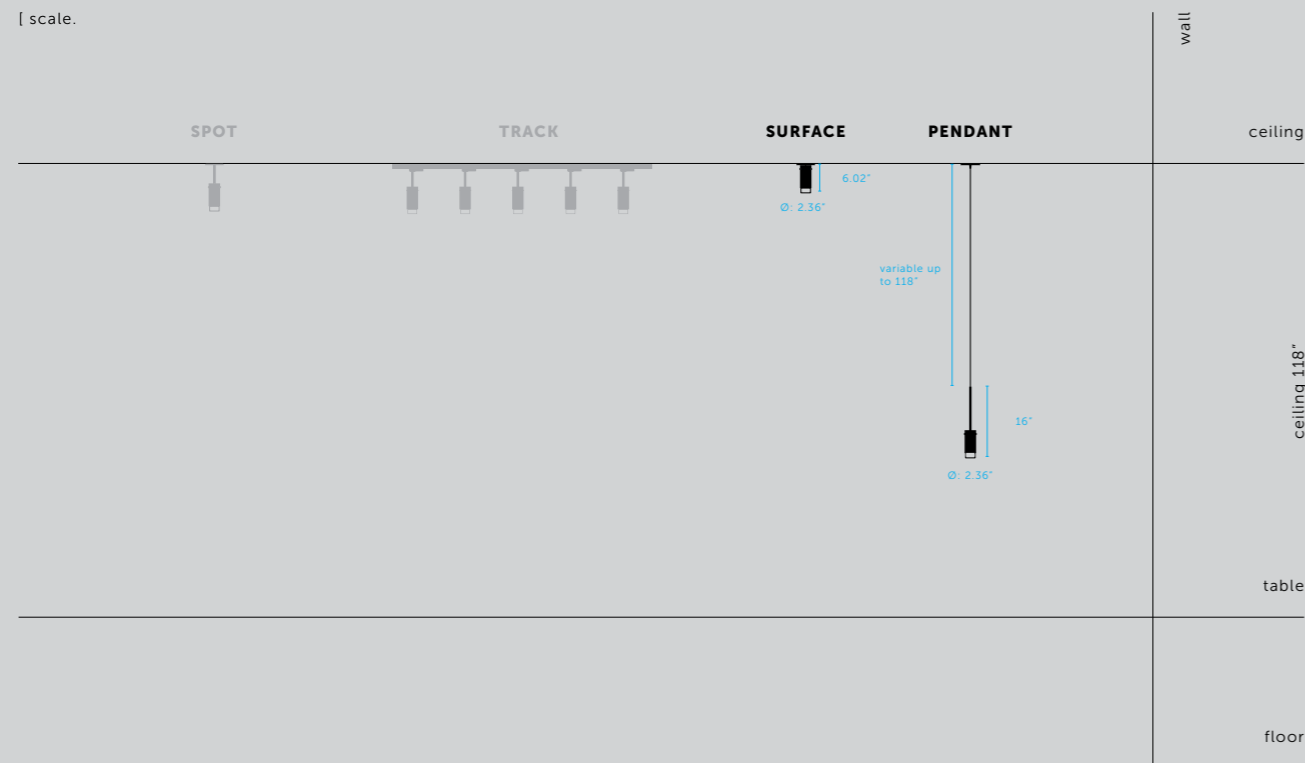

EXHAUST

[category.] **FIXED SPOTLIGHTS / PENDANTS.]**

[finish details.]
STEEL.]
BURNT STEEL.]
BRASS.]
GUN METAL.]

[type.]
SURFACE.]
PENDANT.]

[finish body.]
STONE.]
GRAPHITE.]

[knurl.] **LINEAR.]**

[details.]
SOLID METAL.]
TORX SCREWS.]
LOW-GLARE HONEYCOMB FILTER.]

[fyi.] **COMPLETE FITTING COMPRISES OF BODY & DETAIL KIT.]**
GU10 BULB REQUIRED & SOLD SEPARATELY.]

[socket.] **GU10.]**
[voltage.] **110-120V.]**
[classification.] **cULus CERTIFIED & CLASS 1.]**

[product image.]

[scale.]

[type.] **EXHAUST PENDANT.]**
[finish.] **STONE + GUN METAL.]**