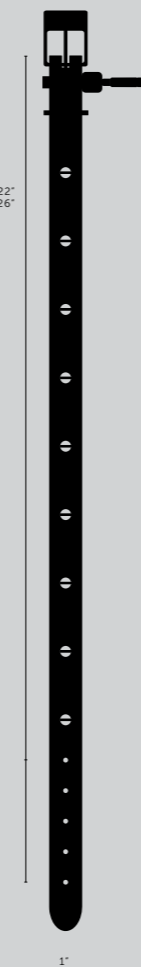

[dog.] **TIKKA.]**
[finish.] **BRASS.]**