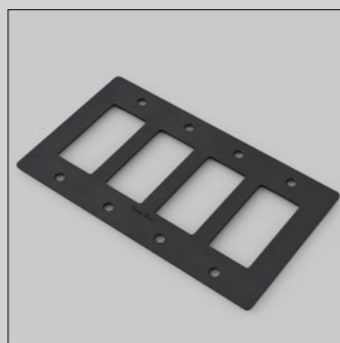

PLATE

[type.] **1G PLATE.]**
2G PLATE.]
3G PLATE.]
4G PLATE.]

[finish.] **WHITE.]**
STEEL.]
BRASS.]
SMOKED BRONZE.]
BLACK.]

[certification.] **PLATES COME COMPLETE WITH ALL INSERT PLATES NEEDED TO FIT DIFFERENT MODULES.]**
PLATES ARE STANDARD AND CAN FIT LUTRON, DECORATION & OTHER SIMILAR MODULES.]

[certification.] **MODULE: cULus.]**

[product image.]