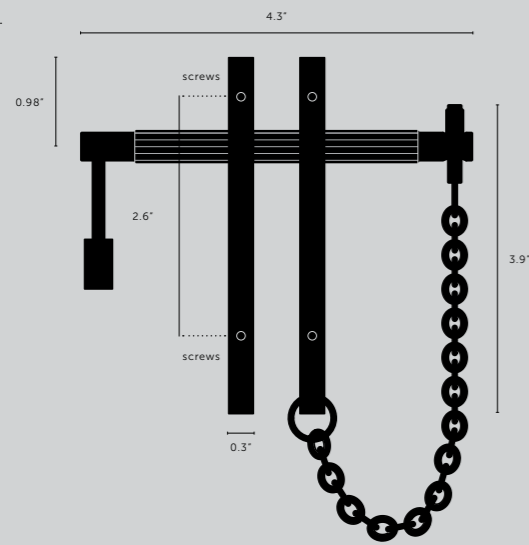

[dimensions.]

[product image.]

[scale.]

35" counter

[knurl.] **LINEAR.]**
 [finish.] **BURNT STEEL.]**

PRECIOUS BAR / LINEAR

[knurl.]

LINEAR.]

[product image.]

[details.]

**SOLID METAL.]
PADLOCK + CHAIN.]**

[fyi.]

**INCLUDES B+P LOW SECURITY PADLOCK
AND KEY.]**

[finish.]

BURNT STEEL.]   **BRASS.]**

[dimensions.]

[scale.]

35" counter

[detail.]
[finish.]

**PADLOCK + CHAIN.]
BRASS.]**

[collection. **CROSS.**]

Our signature cross-knurl pattern is diamond-cut into 20mm diameter solid bar and inspired by machinery. Industrial in look and scale this knurl feels amazing under touch. The cross-knurl is accompanied by our signature solid metal coin screws.