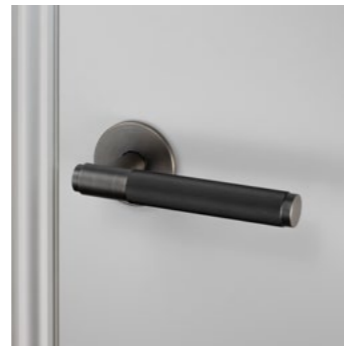

[page. 40.]

[product. **DOOR HANDLE / ARCHITECTURAL UNSPRUNG.**]
[finish. **STEEL.**] [sku. **NLH-07165.**]
BRASS.] **NLH-05163.**]
▶ SMOKED BRONZE.] **NLH-09164.**]
BLACK.] **NLH-02162.**]

[product. **DOOR KNOB / PRE-DRILLED / PASSAGE.**]
[finish. **STEEL.**] [sku. **NDK-07246.**]
▶ BRASS.] **NDK-05247.**]
BLACK.] **NDK-02249.**]