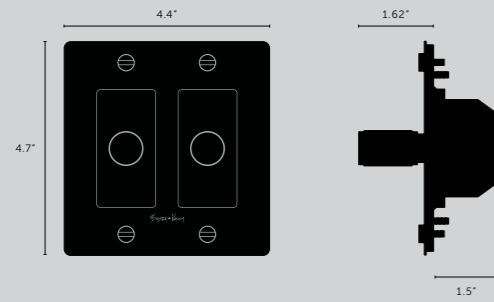

COMPLETE DIMMER SWITCH

[type.]
1G DIMMER SWITCH.]
2G DIMMER SWITCH.]

[knurl.]
CROSS.]

[details.]
SOLID METAL.]
COIN SCREWS.]
100-120 VAC.]
60HZ.]

[certification.]
cETLus.]

[finish.]
WHITE.]
STEEL.]
BRASS.]
SMOKED BRONZE.]
BLACK.]

[dimming.]
LEADING EDGE*.]
PUSH ON / OFF ROTARY DIMMER.]
3 WAY SWITCHING.]
DIMS: LED / HALOGEN / INCANDESCENT.]
LOAD: 150W MAX. LED.]
LOAD: 600W MAX. HAL / INC.]

[dimensions.]