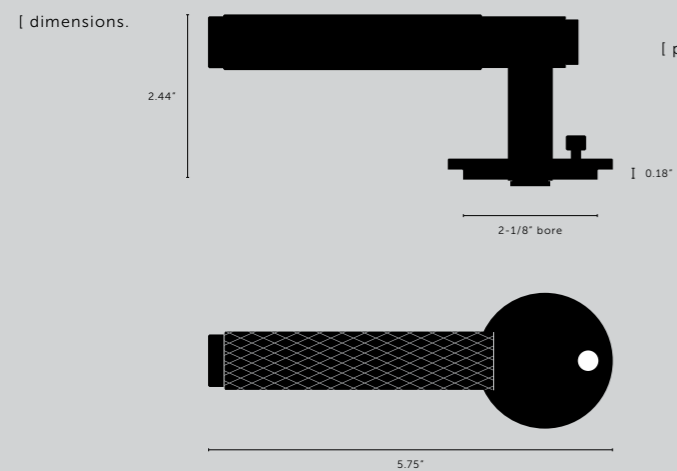

DOOR HANDLE / CONVENTIONAL / PRIVACY

[type. **PRIVACY DOOR HANDLE SET WITH PUSH-PIN LOCK.**]

[finish. **STEEL.**]
BRASS.]
SMOKED BRONZE.]
BLACK.]

[knurl. **CROSS.**]

[details. **SOLID METAL.**]
COIN SCREW END.]

[fyi. **SOLD IN PAIRS.**]
SPRING ASSISTED ROSE TO ENSURE HANDLE RETURNS TO CENTRE.]
FITS DOORS OF THICKNESS 1-3/8" - 2" WITH SUPPLIED FITTINGS.]
2-1/8" DIAMETER - STANDARD BORE.]
SUPPLIED WITH A PRIVACY TUBULAR LATCH WITH 2-3/8" BACKSET.]