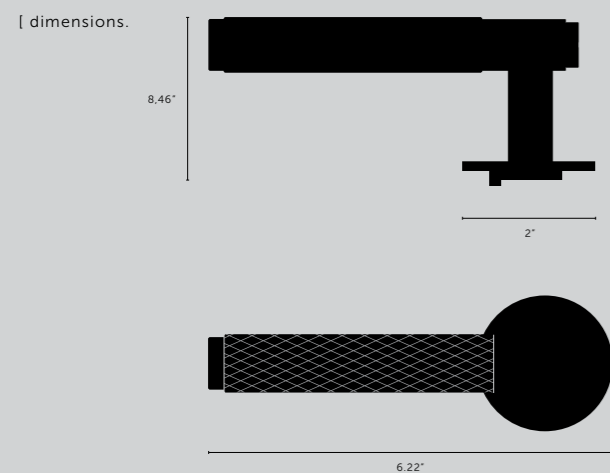

DOOR HANDLE / ARCHITECTURAL UNSPRUNG / PASSAGE

[type. **UNSPRUNG DOOR HANDLE.**]

[knurl. **CROSS.**]

[details. **SOLID METAL.**]
COIN SCREW END.]

[finish. **STEEL.**]
BRASS.]
SMOKED BRONZE.] ◀
BLACK.]

[fyi. **SOLD IN PAIRS.**]
1-1/2" HOLE CENTRE DISTANCE.]
SERIES IS ONLY AVAILABLE THROUGH AUTHORIZED
BUSTER + PUNCH DEALERS.]
MAY BE USED WITH EUROPEAN TUBULAR LATCHES OR
QUALITY MORTISE LOCK-SETS.]