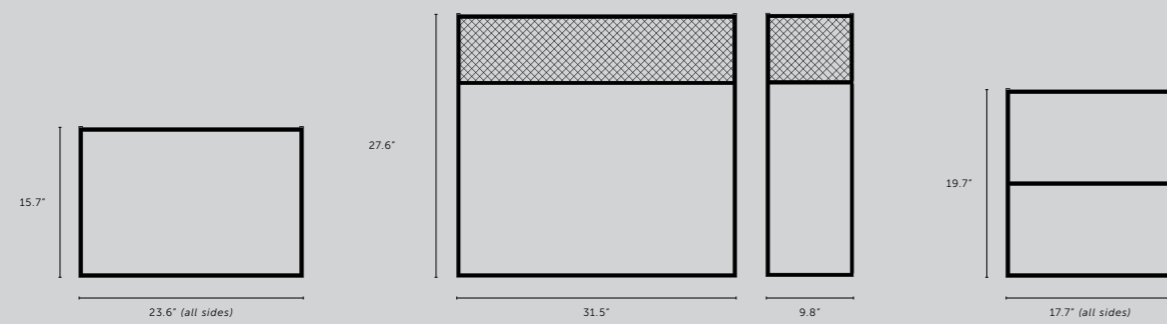

[dimensions.