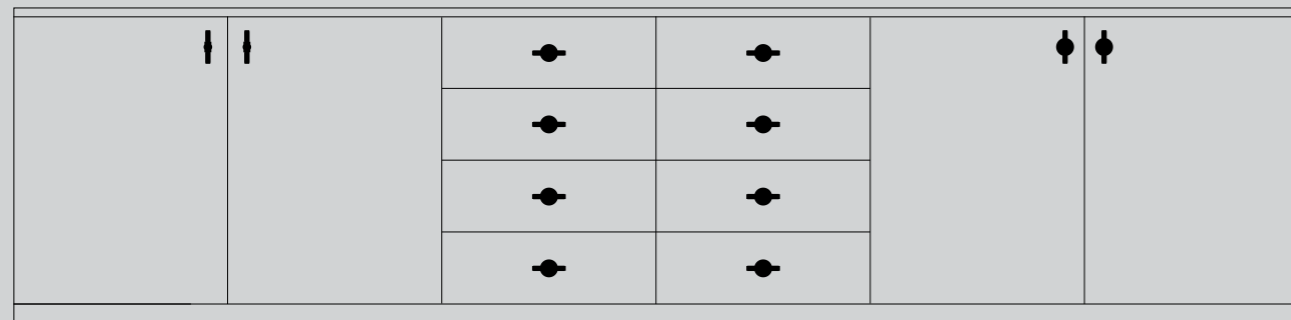

T-BAR / CROSS

[knurl.] **CROSS.]**

[details.] **SOLID METAL.]**

[finish.]
STEEL.]
BRASS.]
SMOKED BRONZE.]
BLACK.]

[scale.]

T-BAR / PLATE / CROSS

[knurl.] **CROSS.]**

[details.] **SOLID METAL
BACKPLATE.]**
COIN SCREWS.]

[finish.]
STEEL.]
BRASS.]
SMOKED BRONZE.]
BLACK.]

[product.] **T-BAR.]**
[finish.] **BRASS.]**