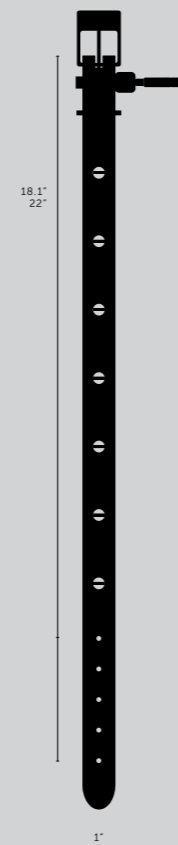

[dog.] **TIKKA.]**
[finish.] **BRASS.]**