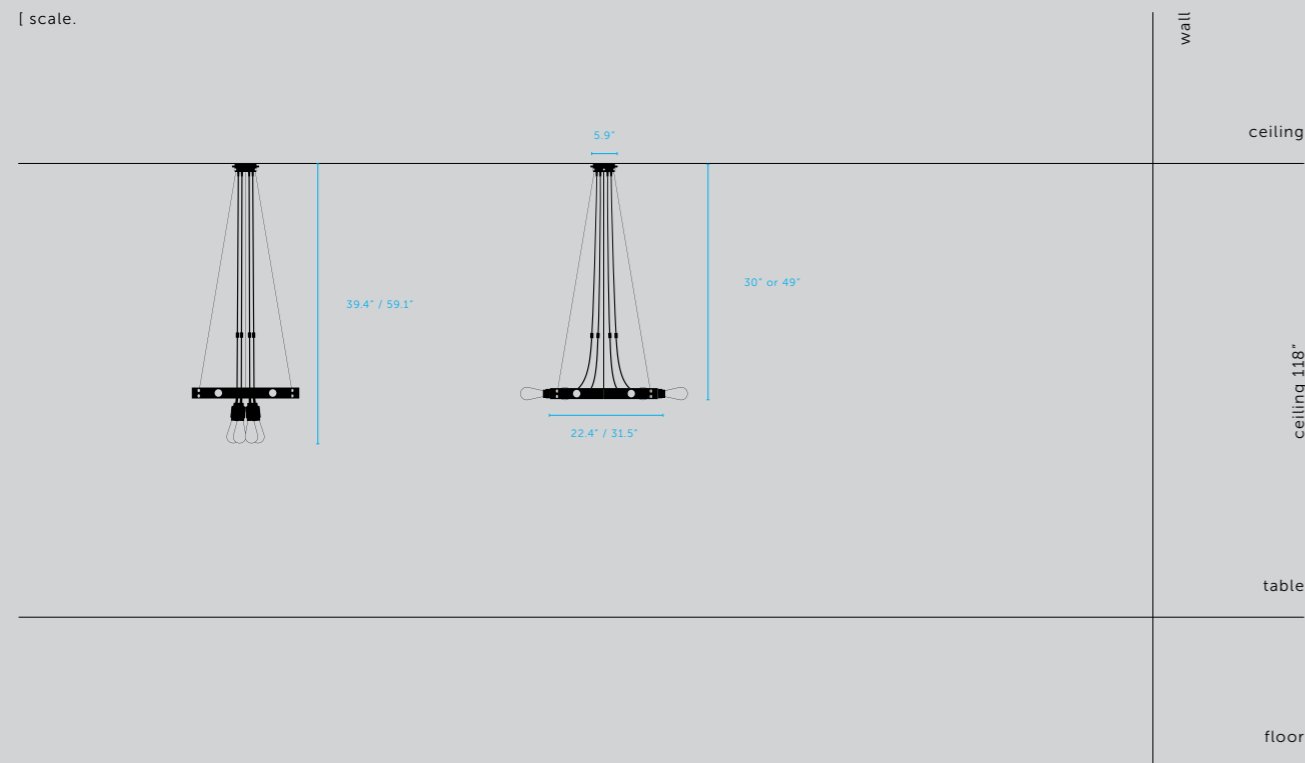

HERO

[category.] **CHANDELIER.]**

[finish details.

- **STEEL.]**
- **BRASS.]**
- **SMOKED BRONZE.]**

[knurl.] **CROSS.]**

[finish crown.

- **STONE.]**
- **GRAPHITE.]**

[cable length.] **30".]**
49".]

[fyi.

BULBS SOLD SEPARATELY.]

[socket.] **E26.]**
[voltage.] **110-120V.]**

[classification.] **cULus CERTIFIED. DRY LOCATIONS.]**

[details.] **SOLID METAL.]**
COIN SCREWS.]
FORGED CROWN.]

[product image.

[scale.

[finish body.] **GRAPHITE.]**
[finish details.] **BRASS.]**