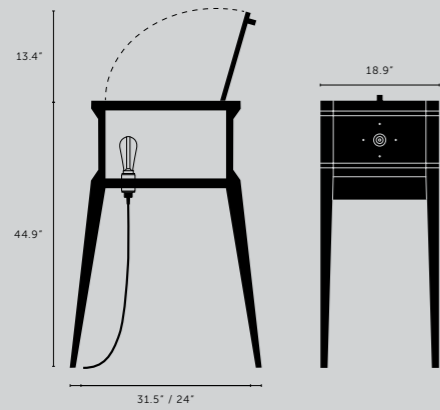

[dimensions.]