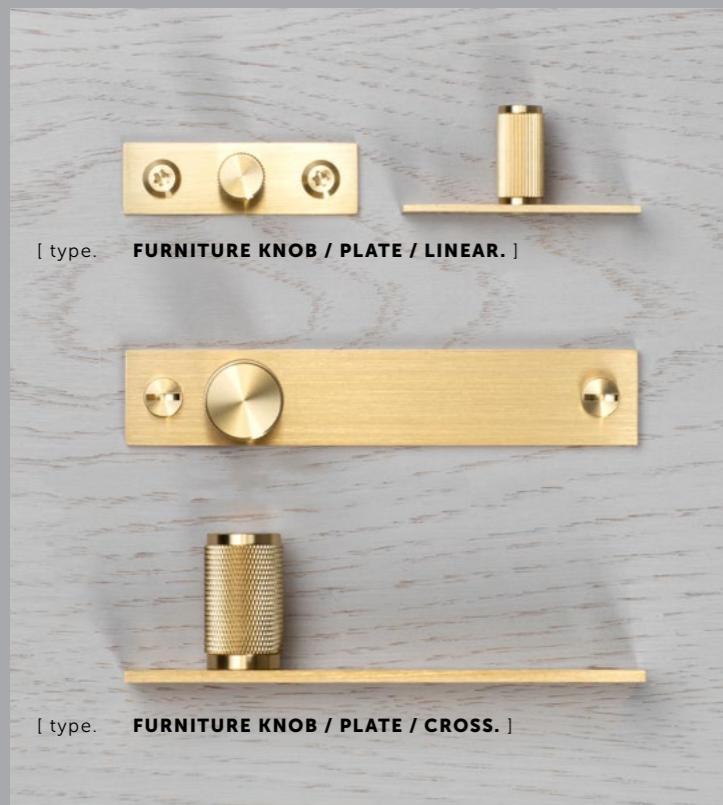

[dimensions.]

[scale.]

T-BAR / CROSS

[knurl.] **CROSS.]**

[details.] **SOLID METAL.]**

[finish.]
STEEL.] 
BRASS.] 
SMOKED BRONZE.] 
BLACK.] 

[scale.]

T-BAR / PLATE / CROSS

[knurl.] **CROSS.]**

[details.] **SOLID METAL
 BACKPLATE.]**
COIN SCREWS.]

[finish.]
STEEL.] 
BRASS.] 
SMOKED BRONZE.] 
BLACK.] 

[product.] **T-BAR.]**
 [finish.] **BRASS.]**

THE HOOK

[knurl.] **CROSS.]**

[details.] **SOLID METAL.]**
MACHINED HEAD.]