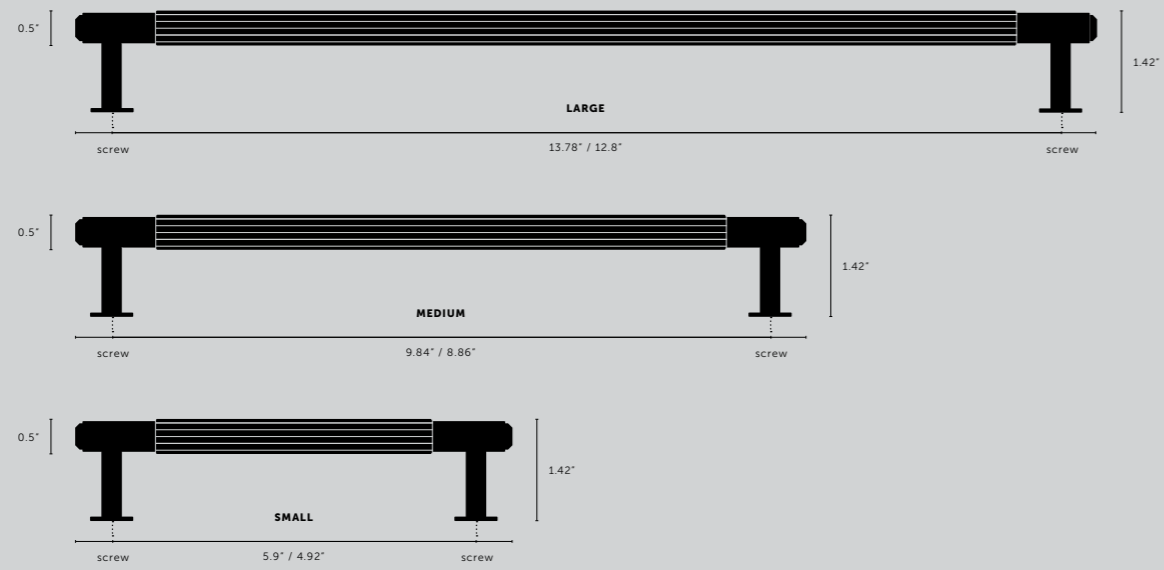

[dimensions.]

[scale.]

35" counter