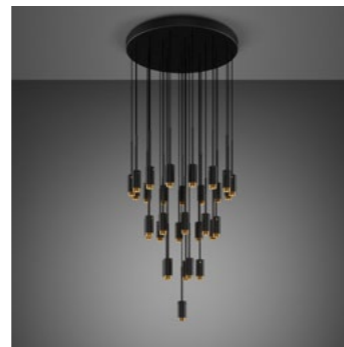

[page. **62.**]

*MADE TO ORDER
CONTACT BÜSTER + PUNICH

[product. **CAGED CEILING 4.0.**]
[finish. **WHITE MARBLE.**] [sku. **NCA-14458.**]
▶ BLACK MARBLE.] [sku. **NCA-02459.**]