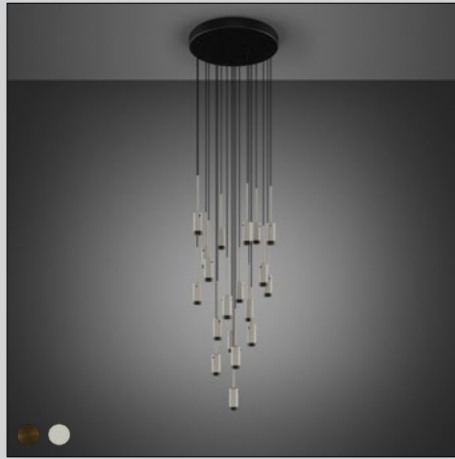

EXHAUST

[category.] **CHANDELILERS.]**

[finish details.]
STEEL.]
BURNT STEEL.]
BRASS.]
GUN METAL.]

[type.]
10.0 CLASSIC.]
10.0 CASCADE.]
19.0 CLASSIC.]
19.0 CASCADE.]
31.0 CLASSIC.]
31.0 CASCADE.]

[finish body.]
STONE.]
GRAPHITE.]

[knurl.] **LINEAR.]**

[fyi.] **EXHAUST CHANDELILERS MADE TO CUSTOM LENGTHS.]**

[details.]
SOLID METAL.]
TORX SCREWS.]
LOW-GLARE HONEYCOMB FILTER.]

[socket.] **GU10.]**
[voltage.] **110-120V.]**
[classification.] **cULus CERTIFIED, DRY LOCATIONS.]**

[product image.]