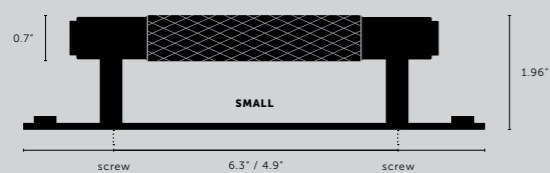

[dimensions.]

[scale.]

35° counter