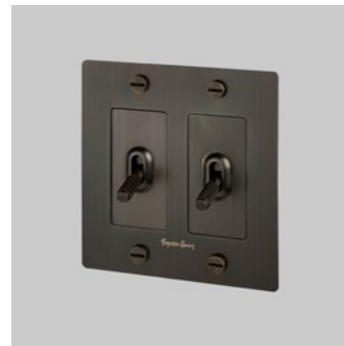

[page. **92.**]

[product. **US TOGGLE MODULE.**]
[finish. **STEEL.**] [sku. **NTM-01384.**]