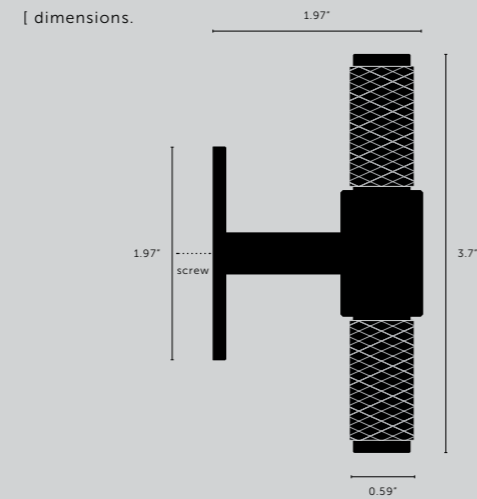

T-BAR / PLATE / CROSS

[knurl.] **CROSS.]**

[details.] **SOLID METAL
BACKPLATE.]**
COIN SCREWS.]

[finish.]
STEEL.]
BRASS.]
SMOKED BRONZE.]
BLACK.]