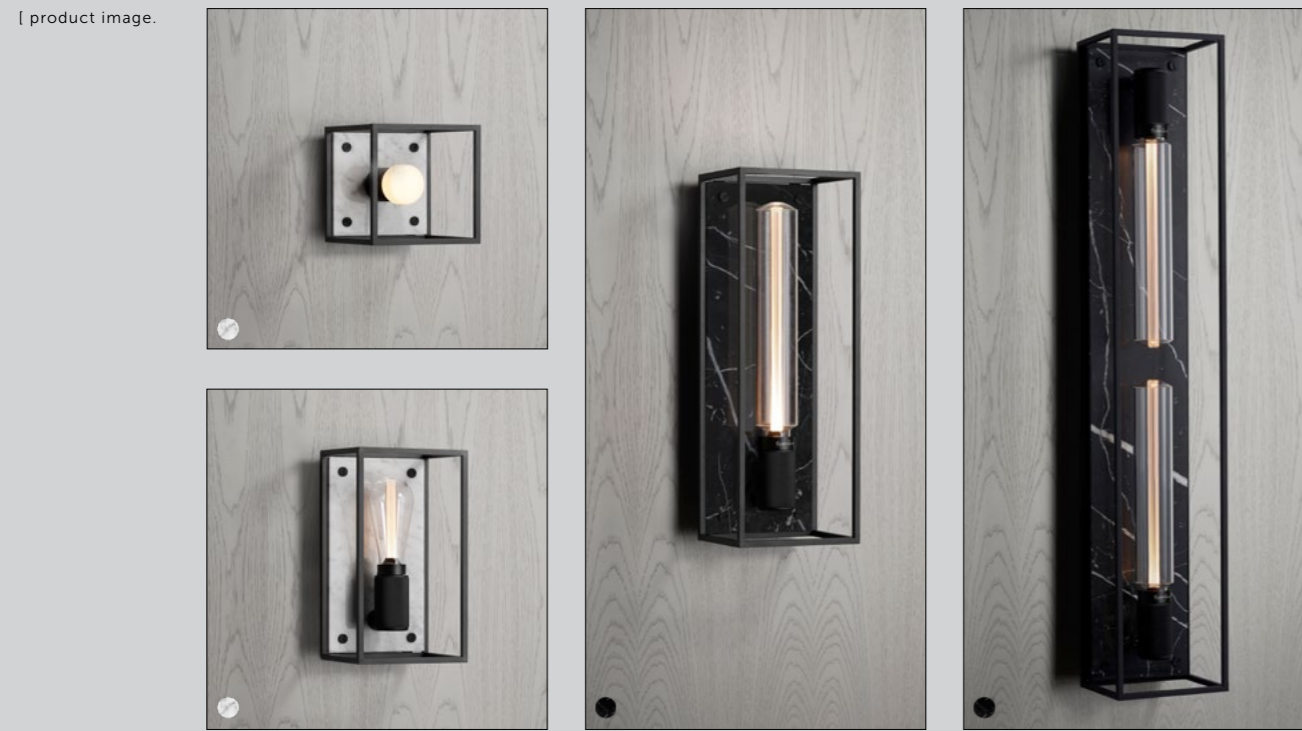

CAGED WALL

[category.] **WALL LIGHTS.]**

[type.] **SMALL.]**
MEDIUM.]
LARGE.]
X-LARGE.]

[finish.] **WHITE MARBLE.]**
BLACK MARBLE.]

[socket.] **E26.]**

[voltage.] **110-120V.]**

[classification.] **cULus CERTIFIED. DRY LOCATIONS.]**

[details.] **MATT BLACK METAL CAGE.]**
MATT BLACK KNURLED PENDANT.]
MATT BLACK COIN SCREWS.]

[fyi.] **SUITABLE FOR BOTH 3.5 & 4" JUNCTION BOXES.]**

[type.] **CAGED WALL / LARGE.]**
[type.] **CAGED WALL / X-LARGE.]**
[finish.] **WHITE MARBLE.]**