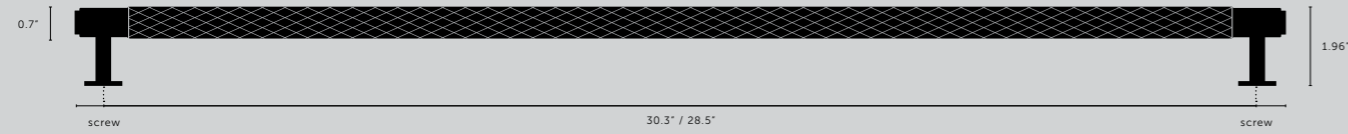

[dimensions.]

[scale.]