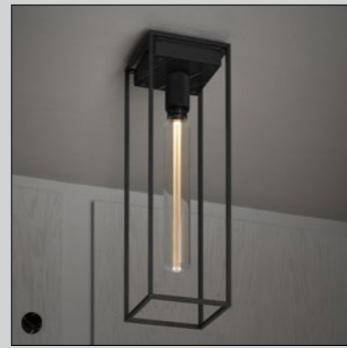

CAGED CEILING

[category.] **CEILING LIGHTS.]**

[socket.] **E26.]**

[voltage.] **110-120V.]**

[classification.] **cULus CERTIFIED. DRY LOCATIONS.]**

[size.] **SMALL.]**

LARGE.]

4.0.]

5.0.]

[details.]

MATT BLACK METAL CAGE.]

MATT BLACK KNURLED PENDANT.]

MATT BLACK COIN SCREWS.]

[finish.] **WHITE MARBLE.]**

BLACK MARBLE.]

[fyi.]

SUITABLE FOR BOTH 3.5 & 4" JUNCTION BOXES.]

[product image.]