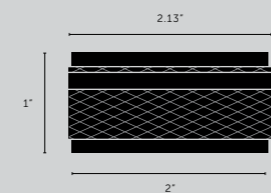

[dimensions.]