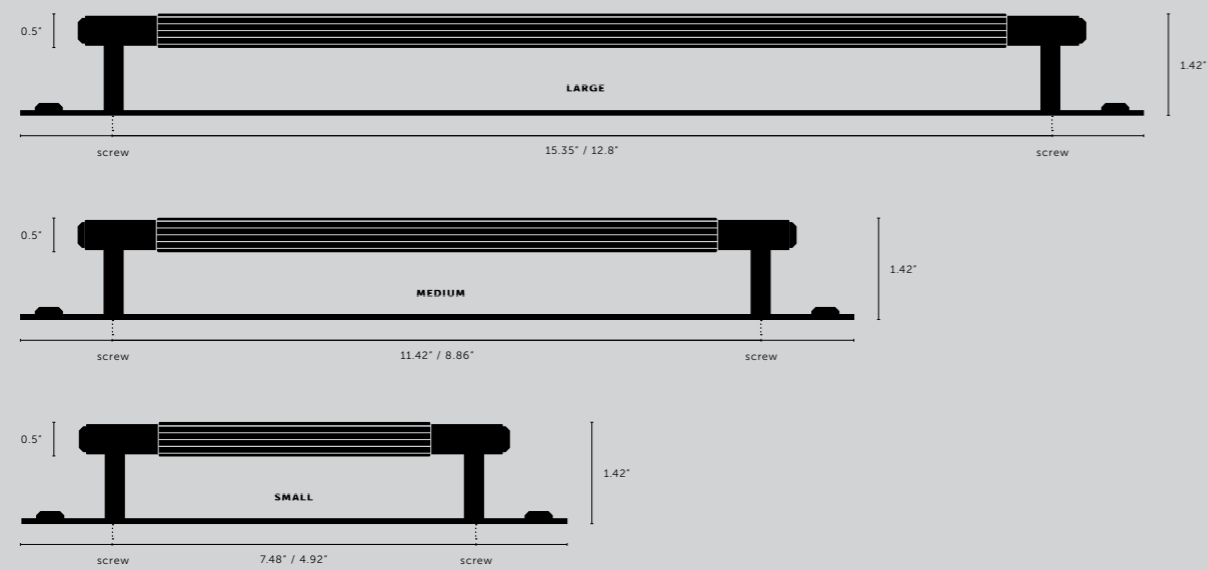

PULL BAR / LINEAR / PLATE

[size.]
SMALL.]
MEDIUM.]
LARGE.]

[finish.]
STEEL.] ●
BRASS.] ●
GUN METAL.] ● ◀
BLACK.] ●

[knurl.]
LINEAR.]

[details.]
SOLID METAL.]
BACKPLATE.]
TORX SCREWS.]

[product image.]

[dimensions.]

[dimensions.]

[product image.]

[scale.]

35" counter

[knurl.] **LINEAR.]**
 [finish.] **BURNT STEEL.]**

PRECIOUS BAR / LINEAR

[knurl.]

LINEAR.]