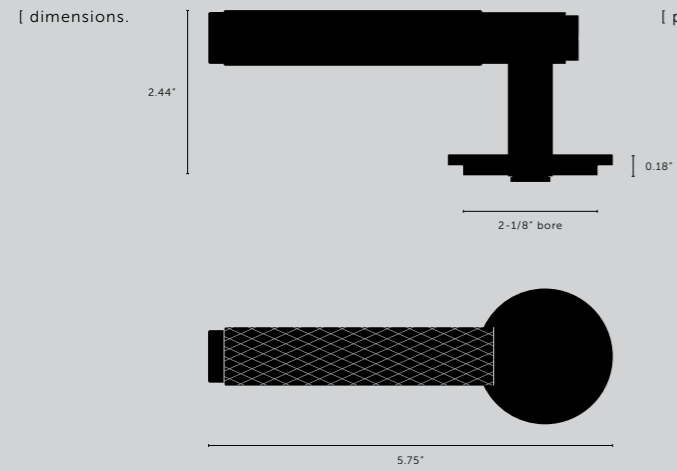

DOOR HANDLE / CONVENTIONAL / PASSAGE

[type. **PASSAGE DOOR HANDLE SET.**]

[finish. **STEEL.**]
BRASS.]
SMOKED BRONZE.]
BLACK.]

[knurl. **CROSS.**]

[details. **SOLID METAL.**]
COIN SCREW END.]

[fyi. **SOLD IN PAIRS.**]
SPRING ASSISTED ROSE TO ENSURE HANDLE RETURNS TO CENTRE.]
FITS DOORS OF THICKNESS 1-3/8" - 2" WITH SUPPLIED FITTINGS.]
2-1/8" DIAMETER - STANDARD BORE.]
SUPPLIED WITH A PASSAGE TUBULAR LATCH WITH 2-3/8" BACKSET.]