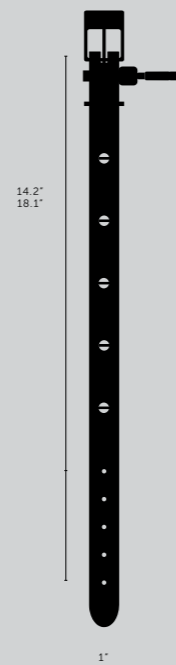

[dog.] **TIKKA.]**
[finish.] **BRASS.]**