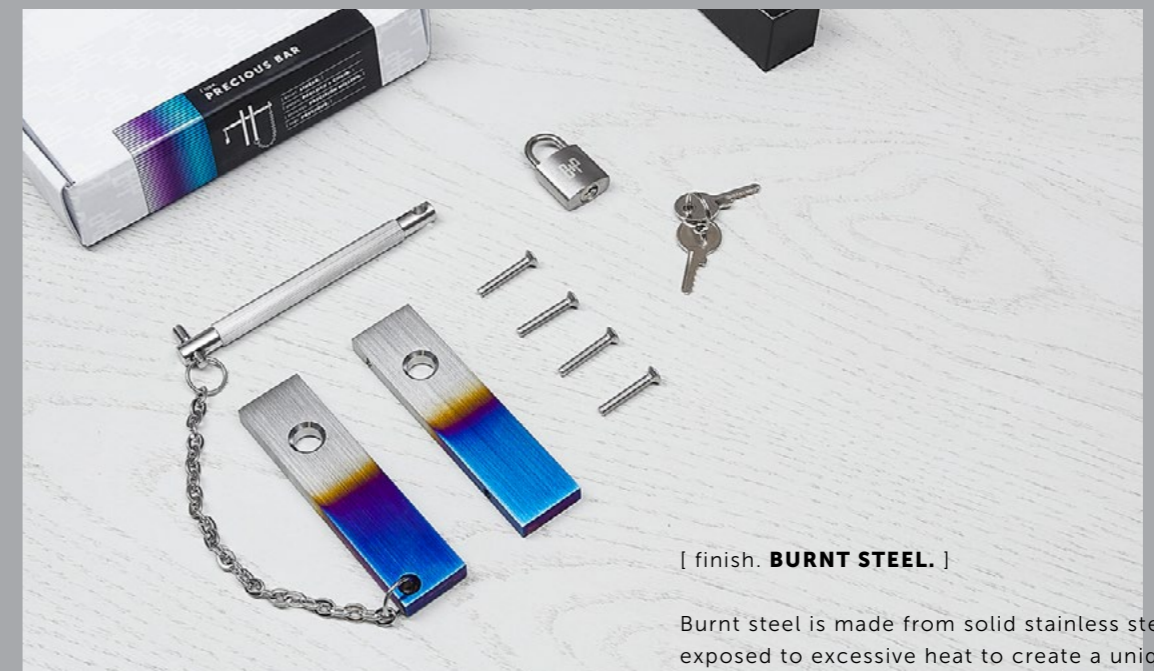

[finish. **BURNT STEEL.**]

Burnt steel is made from solid stainless steel and exposed to excessive heat to create a unique and natural burnt steel finish. The heat gives the steel a rainbow of blue, purple and yellow, ensuring that no two finishes are ever the same.