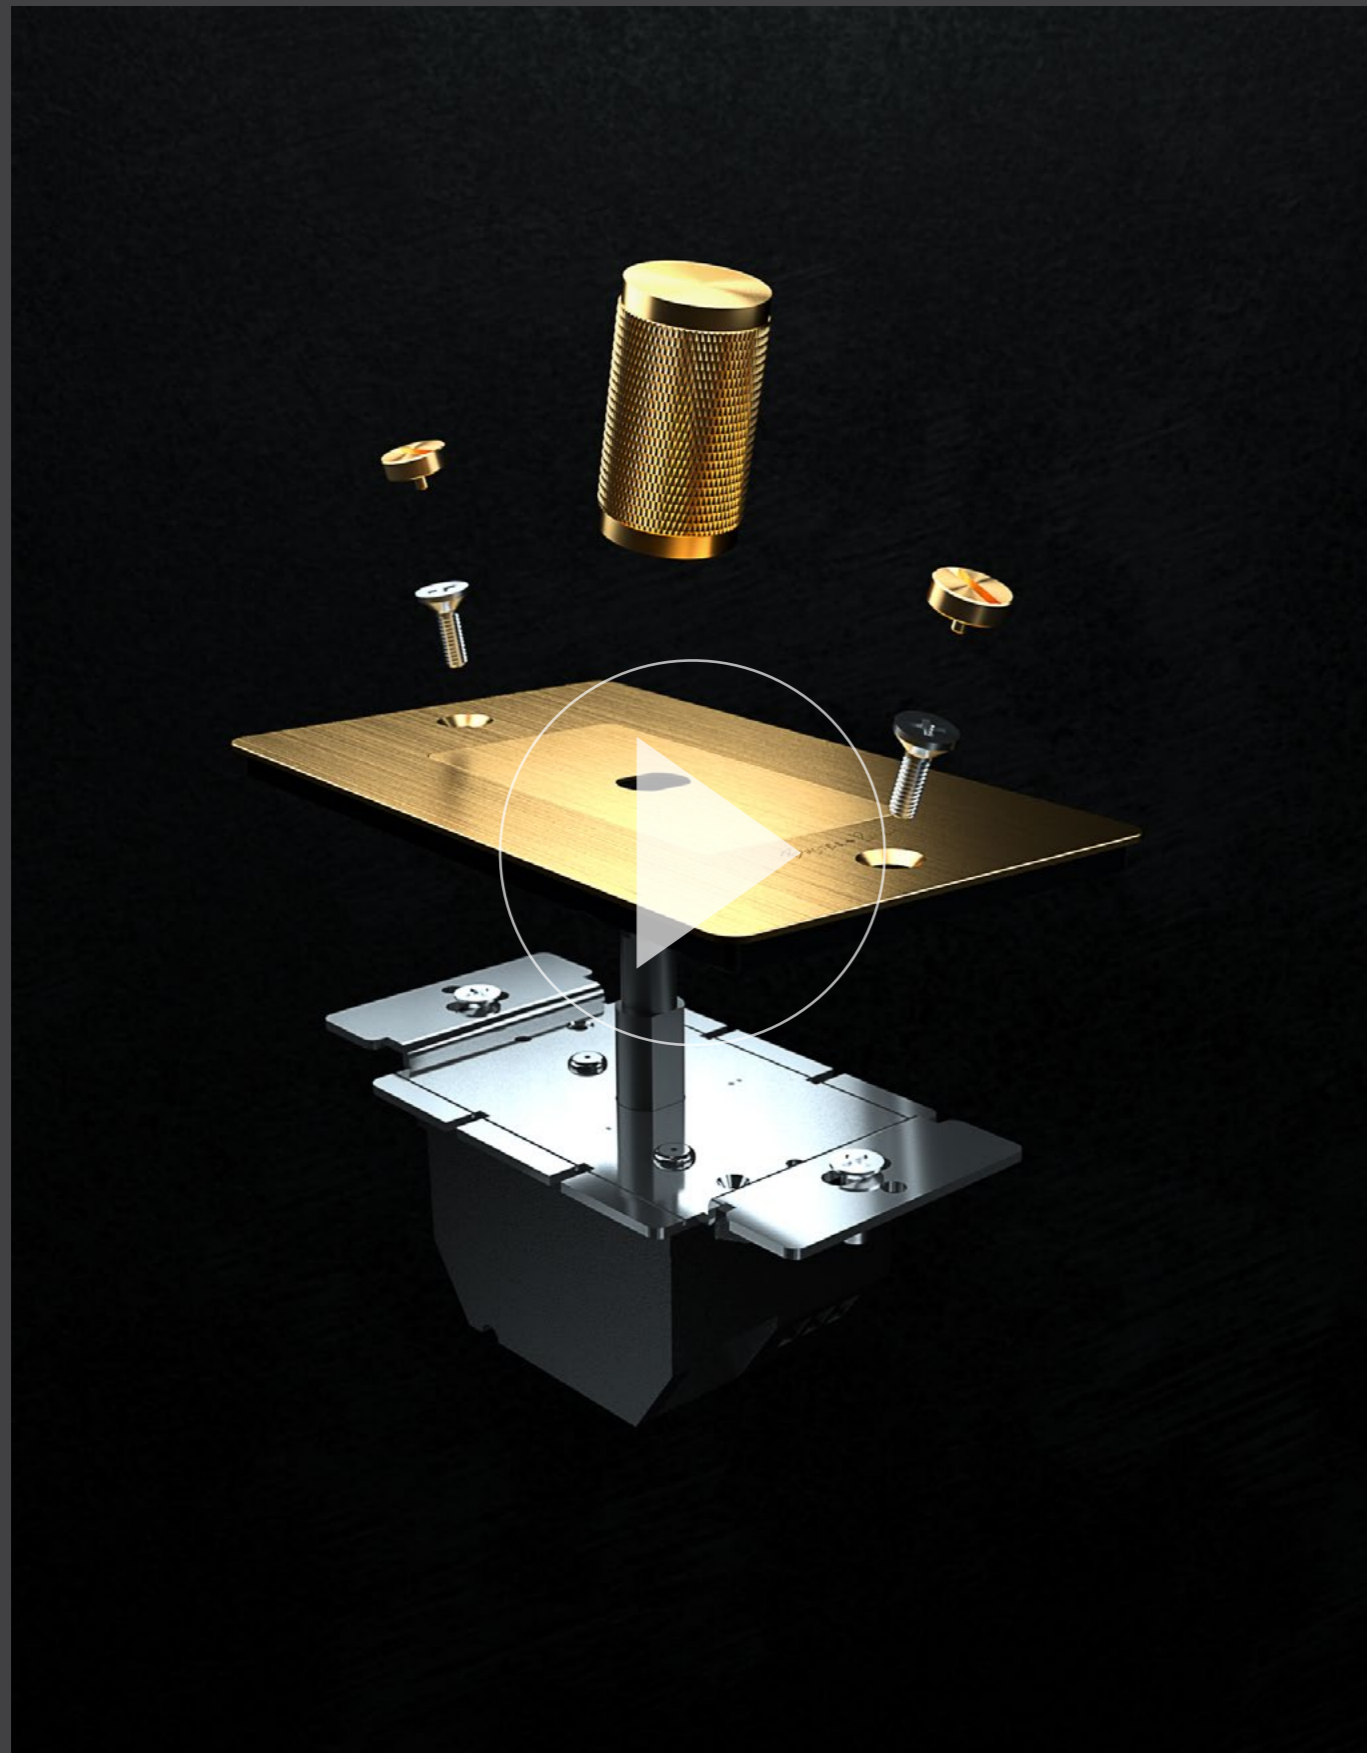

[product.] **1G DIMMER SWITCH.]**
[finish.] **STEEL + BRASS.]**

COMPLETE TOGGLE SWITCH

[type.] **1G TOGGLE SWITCH.]**
2G TOGGLE SWITCH.]

[knurl.] **CROSS.]**

[details.] **SOLID METAL.]**
COIN SCREWS.]
120-277 VAC.]
60Hz.]
15A.]

[dimensions.]

[finish.] **WHITE.]**
STEEL.]
BRASS.]
SMOKED BRONZE.]
BLACK.]

[dimming.] **ON / OFF TOGGLE SWITCH.]**
3 WAY (SWITCH FROM UP TO 2 LOCATIONS).]

[certification.] **cETLus.]**

[product image.]

[video. **ELECTRICITY.**]