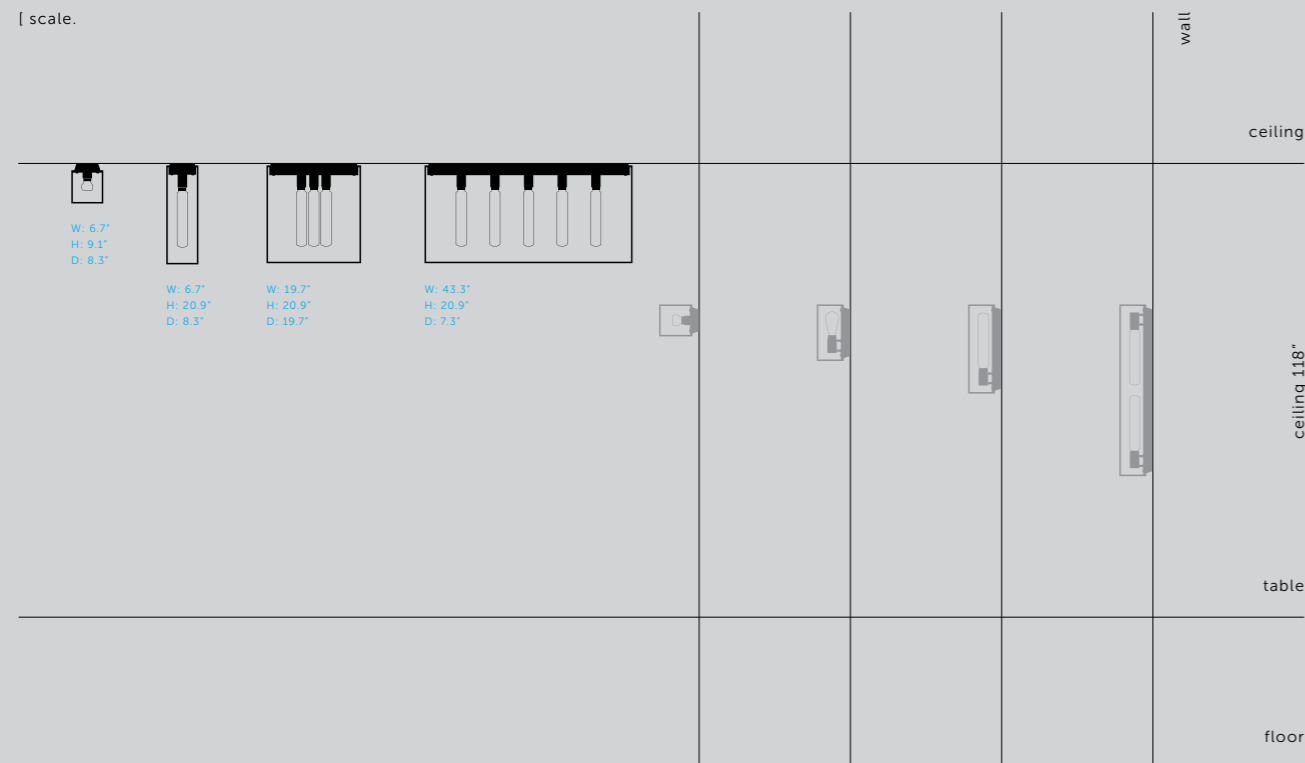

[finish.] **WHITE MARBLE.]**

BLACK MARBLE.]

[fyi.]

SUITABLE FOR BOTH 3.5 & 4" JUNCTION BOXES.]

[product image.]

[scale.]

[type.]
[type.]

CEILING 5.0.]
WALL / LARGE.]