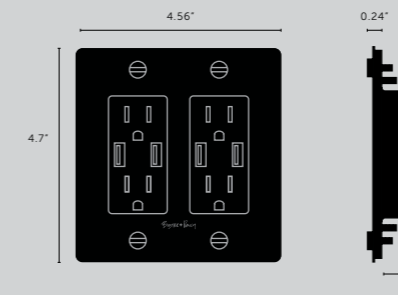

COMPLETE COMBINATION DUPLEX OUTLETS

[size.] **1G COMBINATION DUPLEX OUTLET
AND USB CHARGER.]**
**2G COMBINATION DUPLEX OUTLET
AND USB CHARGER.]**

[finish details.] **WHITE.]**
STEEL.]
BRASS.]
SMOKED BRONZE.]
BLACK.]

[details.] **SOLID METAL.]**
COIN SCREWS.]

[module.] **DUPLEX 5-15R OUTLET + 2X USB CHARGER.]**
OUTLET: 125VAC / 60HZ / 15A.]
OUTLET: USB: 5VAC / TOTAL 4.0A..]

[certification.] **MODULE: cULus / PLATE: cETLus.]**