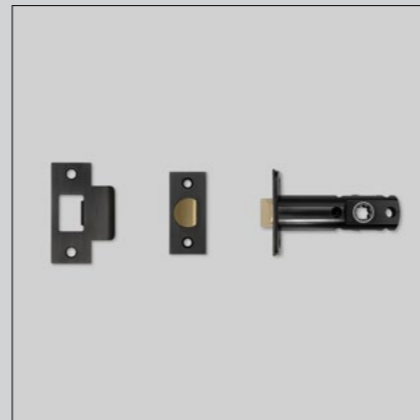

[collection. **LINEAR.**]

Our new linear-knurl pattern is machined into 12mm diameter solid bar and inspired by fashion accessory hardware. Elegant in look and scale this knurl is beautifully refined. The linear-knurl is accompanied by machined torx screws.

[dimensions.]

[product image.]

[scale.]

35" counter

[knurl.] **LINEAR.]**
 [finish.] **BURNT STEEL.]**

PRECIOUS BAR / LINEAR

[knurl.]

LINEAR.]

[dimensions.]

[product image.]

DOOR TUBULAR LATCH / PRIVACY

[details.] **SOLID METAL.]**
AVAILABLE IN 2 3/8" OR 2 3/4" BACKSET.]

[product image.]

[finish.] **STEEL.]**
BRASS.]
SMOKED BRONZE.]
BLACK.]

ESCUTCHEON PLATE / EURO PROFILE