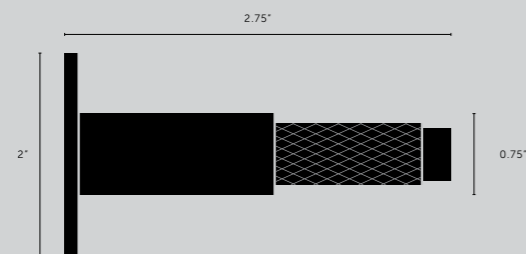

[dimensions.]