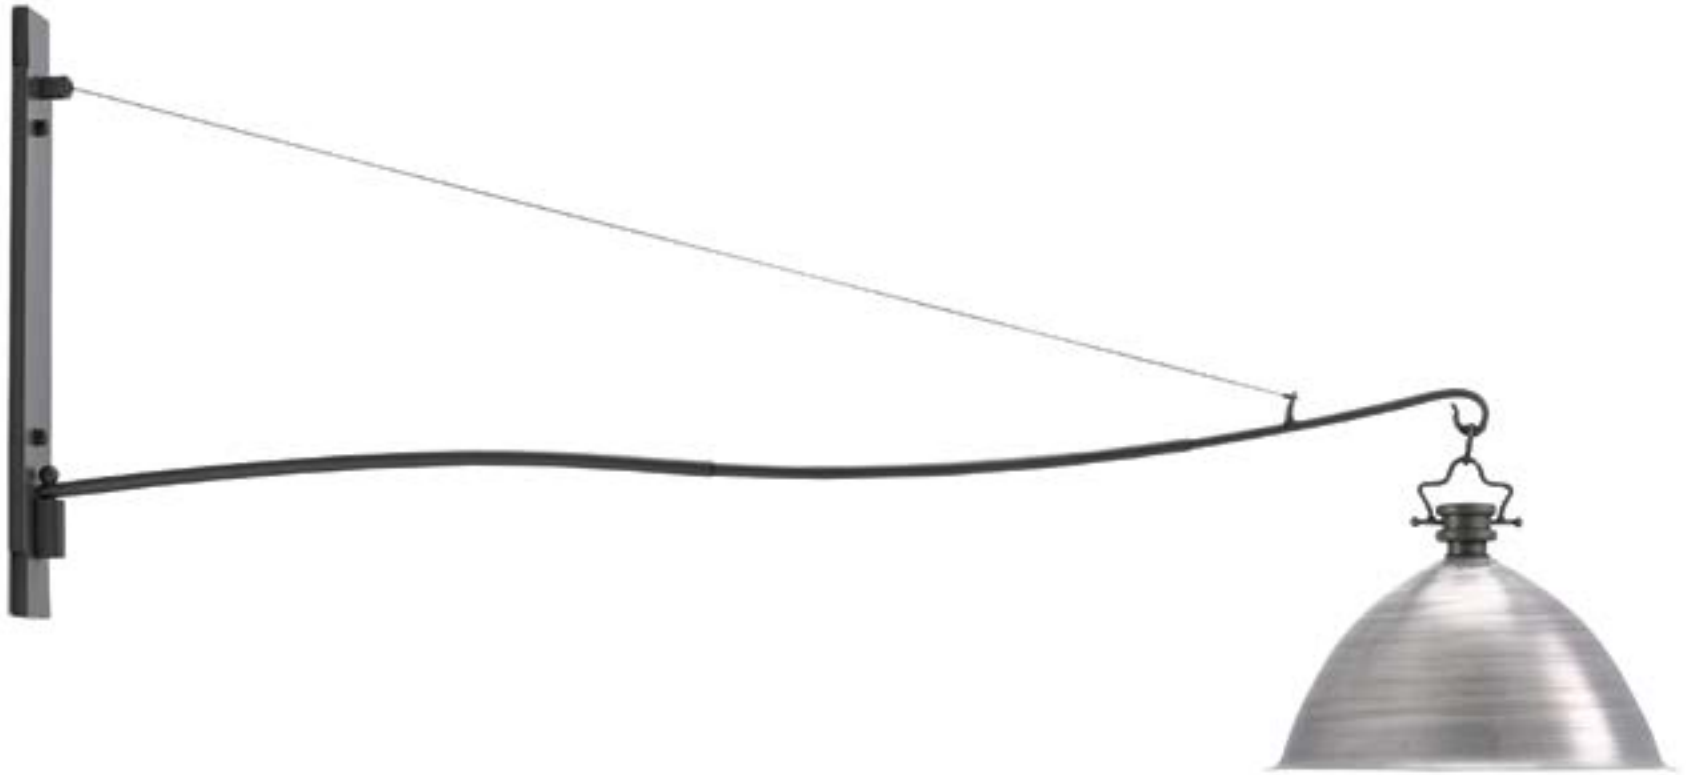

5000-0061 FAR OUT WALL SCONCE

42" h x 20" w x 20" d

Finish: Brushed Aluminum/Gray Iron

Material: Wrought Iron

1 Light Maximum Watts per Socket/Item: 60/60

Suggested Bulb: A Standard Bulb

Socket Type: Standard Base E26

TASK FUNCTION:

Arm is Adjustable Left to Right

MF