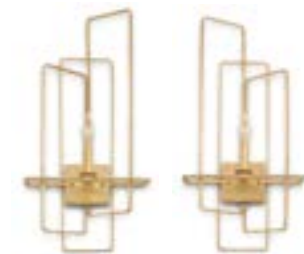

Matching Wall Sconce: 5163, 5164