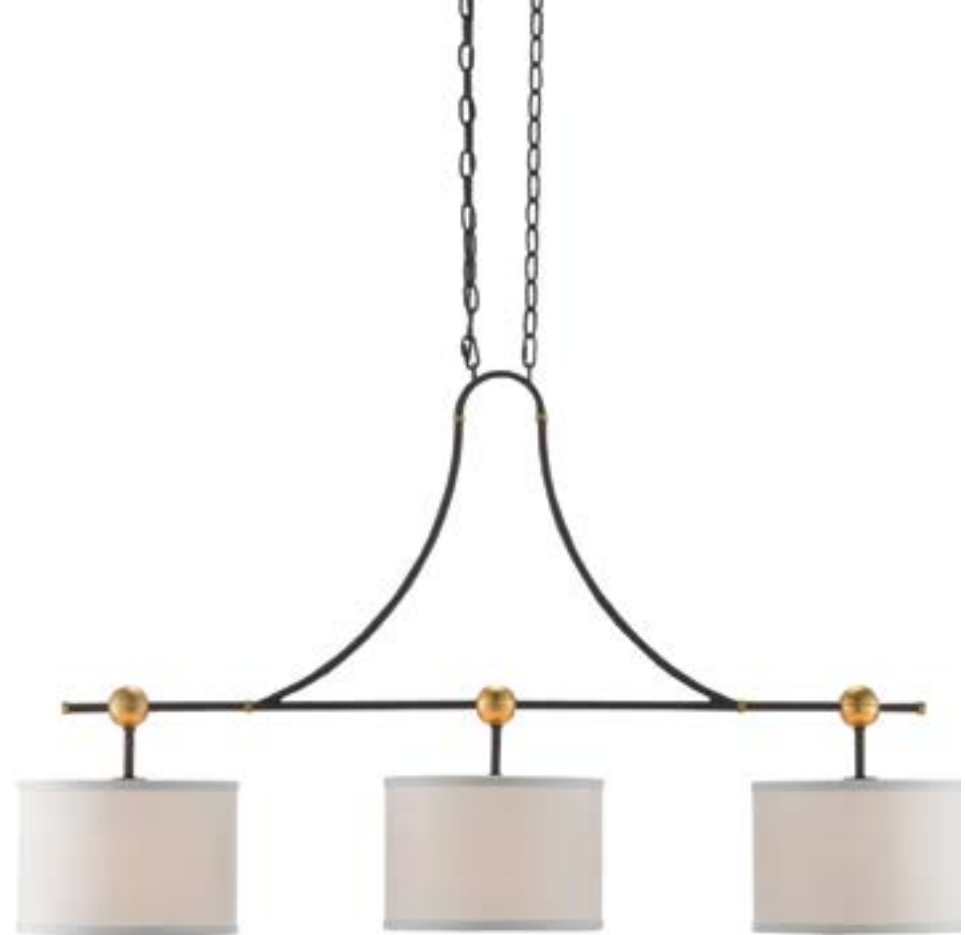

9000-0237 OVERDALE TRIO PENDANT

26"h x 44"w x 10"d Chain SKU/Length: 0100-0059/6'

Canopy Dimensions: 1"h x 8"w x 5.5"d

Finish: Chinois Antique Gold Leaf/Black

Material: Metal

Shade Details: Off White Shantung Included

3 Lights Maximum Watts per Socket/Item: 25/75

Bulb Type: A Standard Bulb

Socket Type: Standard Base E26

P/OS