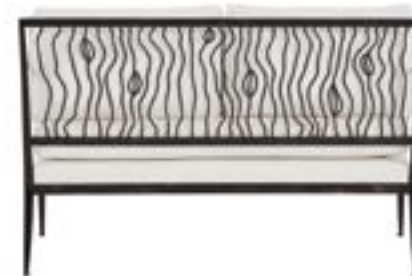

NEW!

7108 TORREY CHAIR

Outside Dimensions: 31" h x 26.5" w x 27" d
Inside Dimensions: 24" w x 20.5" d
Seat Height: 19.75" h   Arm Height: 25.5" h
Finish: Corebeau/Muslin
No Additional Finishes Available
Material: Wood/Rattan
Customizable in Fabric or Leather

FC

7102 TORREY SETTEE

Outside Dimensions: 31.5" h x 50" w x 29" d
Inside Dimensions: 26.5" w x 47.5" d
Seat Height: 18.5" h   Arm Height: 25.5" h
Finish: Corebeau/Muslin
No Additional Finishes Available
Material: Metal/Upholstery
Customizable in Fabric or Leather

FC