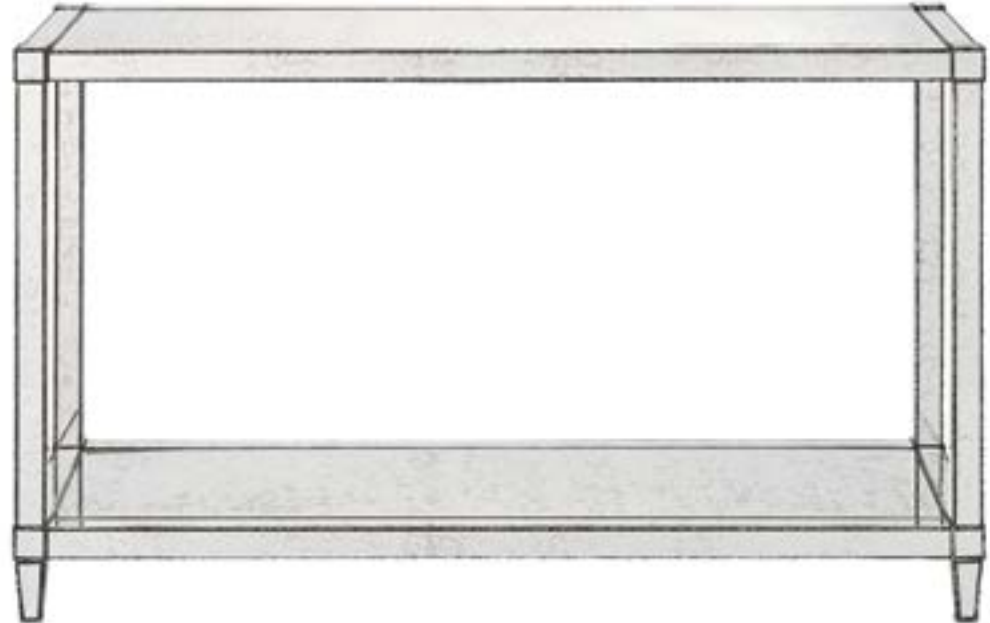

3000-0010 MONARCH CONSOLE TABLE

32"h x 53"w x 17.5"d

Finish: Painted Silver Viejo/Light Antique Mirror

Material: Solid Wood/Engineered Wood/Glass

FEATURES:

Hand-Cut Inset Antique Mirror Glass, 1 Fixed Shelf, Adjustable Glides

FC