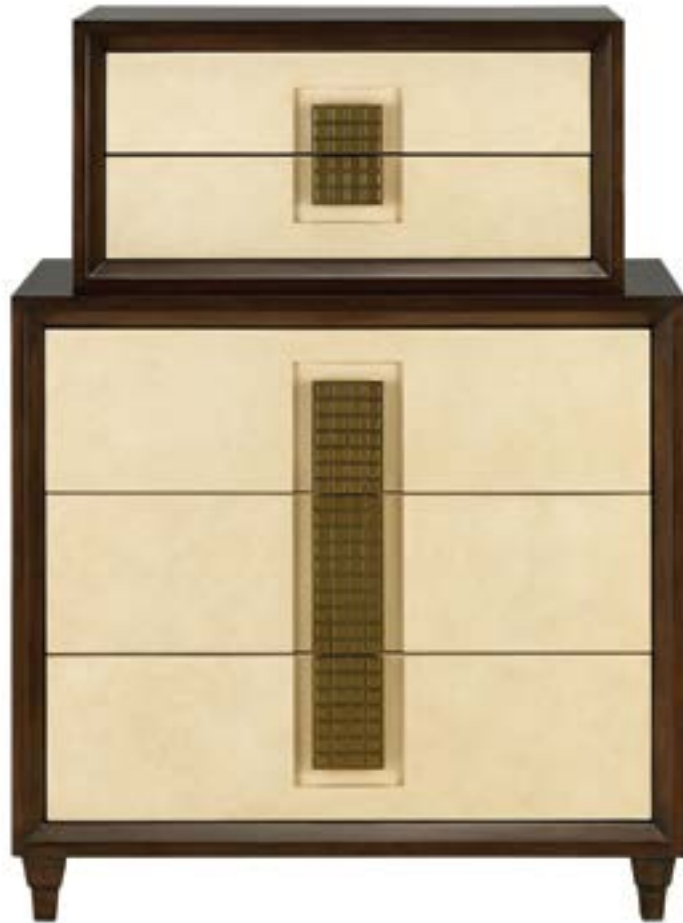

NEW!
3000-0091 CHANNING TIERED CHEST
46"h x 34"w x 19"d
Finish: Bourbon Stained Mahogany/Cream/Antique Gold
Material: Mahogany Solids & Veneers

FEATURES:
Solid Mahogany Dovetail Drawer Boxes with Soft Close Slides, Top 2
Drawers with Faux Velvet Drawer Liners, Adjustable Glides, Anti-Tip Kit