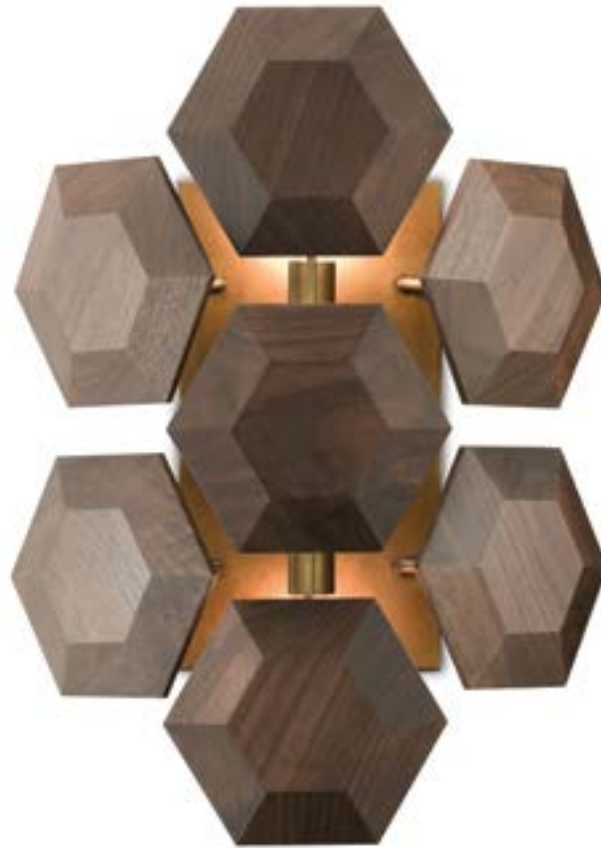

5000-0073 HONEYCOMB WALL SCONCE
The Jamie Beckwith Collection
23"h x 17"w x 6.5"d
Finish: Brass/Stout
Material: Wrought Iron/Walnut
2 Lights Maximum Watts per Socket/Item: 40/80
Suggested Bulb: B Torpedo Tip
Socket Type: Candelabra Base E12

P/OS