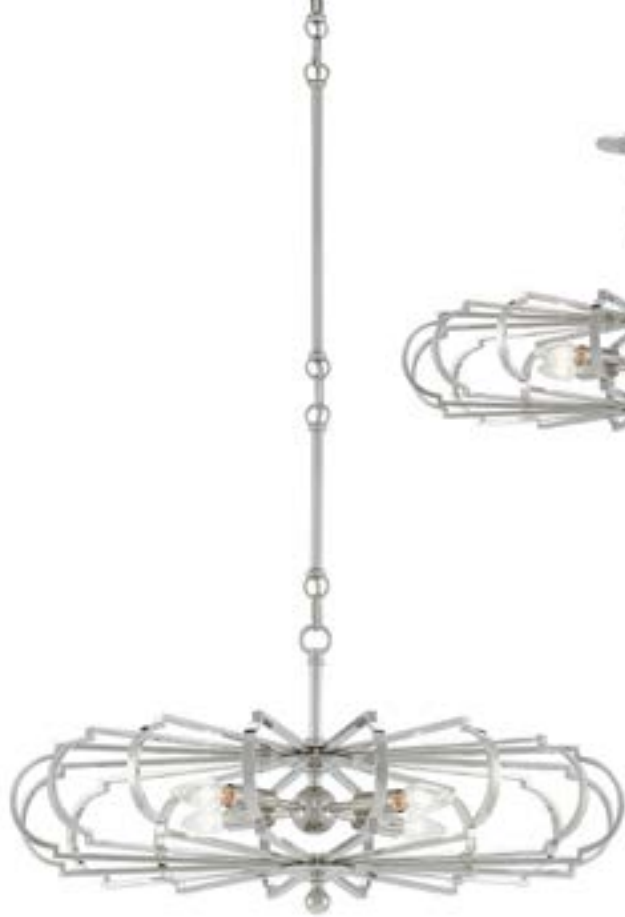

9000-0174 BASCOM CHANDELIER, NICKEL

12.5"h x 25.5" dia.

Canopy Dimensions: 6" dia. Convertible

Adjustable from 16.5"h to 62"h

Extension Rods SKU/Length: 9000-0174-KIT/8.5", 14.5", 20.5"

Finish: Polished Nickel

Material: Brass

4 Lights Maximum Watts per Socket/Item: 60/240

Bulb Type: B Torpedo Tip

Socket Type: Candelabra Base E12

P/OS