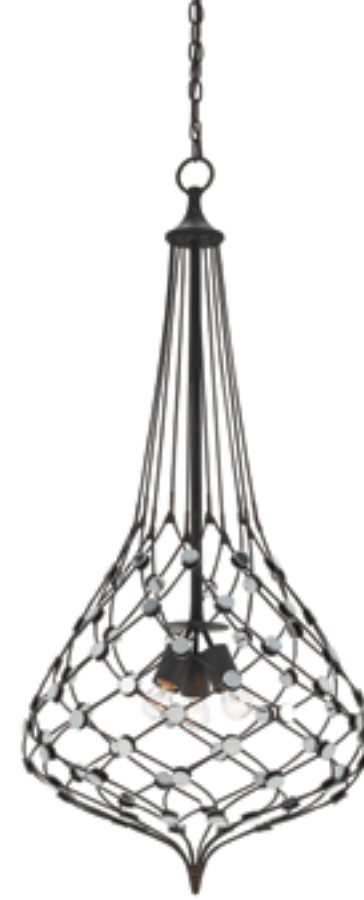

Finish: Molé Black

Material: Wrought Iron/Glass

1 Light Maximum Watts per Socket/Item: 40/40

Bulb Type: A Standard Bulb/G Globe

Socket Type: Standard Base E26

9000-0206 SNOOD CHANDELIER

45" h x 20" dia. Chain SKU/Length: 0949/6'