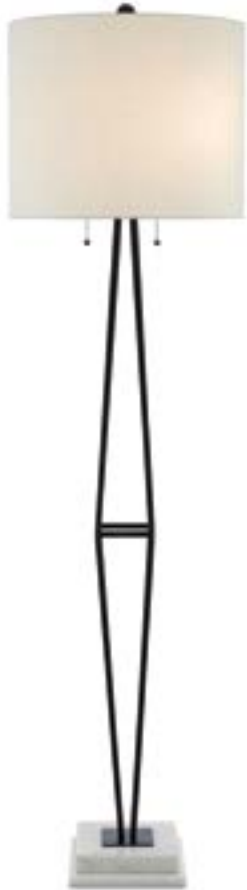

NEW!
8000-0045 AGAVE AMERICANA FLOOR CANDELABRA
The Marjorie Skouras Collection
72"h
Finish: Contemporary Gold Leaf
Material: Wrought Iron/Crystal
9 Lights Maximum Watts per Socket/Item: 60/540
Bulb Type: B Torpedo Tip
Socket Type: Candelabra Base E12
Switch Type: Foot Switch
 MF

NEW!
8000-0044 COLTON FLOOR LAMP
67.75" h Shade Dimensions: 18" x 18" x 14.5"
Shade Details: Off White Linen
Finish: Painted Black
Material: Metal/Marble
2 Lights Maximum Watts per Socket/Item: 75/150
Bulb Type: A Standard Bulb
Socket Type: Standard Base E26
Switch Type: Pull Chains