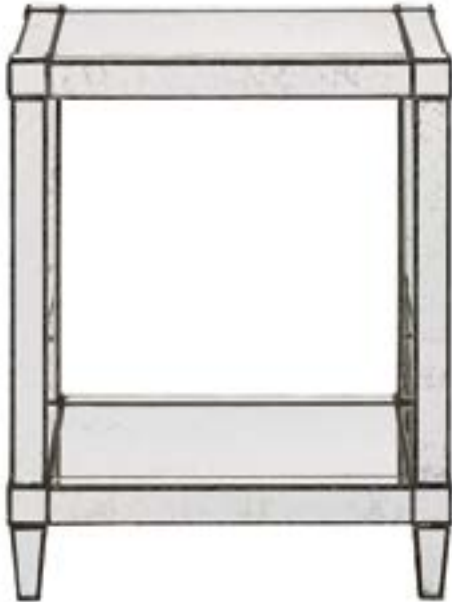

3000-0014 MONARCH ACCENT TABLE

25"h x 20"w x 17.5"d

Finish: Painted Silver Viejo/Light Antique Mirror Glass

Material: Mirror/Solid Wood/Engineered wood

FEATURES:

Hand-Cut Inset Antique Mirror Glass, 1 Fixed Shelf, Adjustable Glides