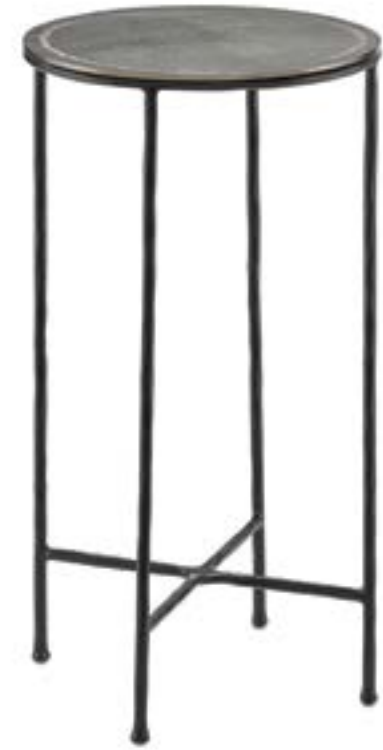

4000-0014 BRETT DRINKS TABLE
26"h x 14"dia.
Finish: Black/Nickel
Material: Cast Aluminum/Iron

P/OS