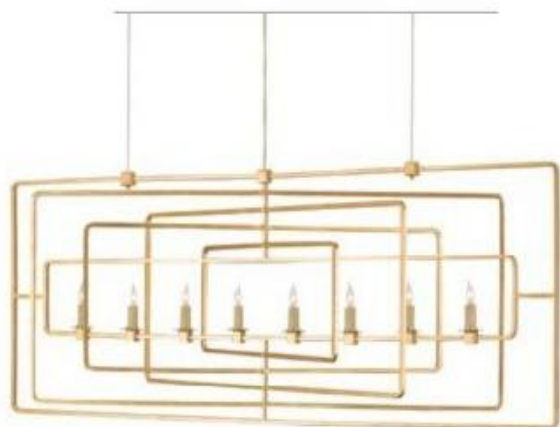

**9490 RINGMASTER GOLD CHANDELIER**

H: 10.25' Dia: 46" Adjustable: 30"h to 132"h

Canopy: Round, 6" dia.

Materials: Wrought Iron/Air Craft Cable

Finish: Dutch Gold Leaf

10 Lights Bulb/Socket: CA Flame Tip/E12

Shipping Method: MF

**9000-0059 RINGMASTER SILVER CHANDELIER**

H: 10.25' Dia: 46" Adjustable: 30"h to 132"h

Canopy: Round, 6" dia.

Materials: Wrought Iron/Air Craft Cable

Finish: Contemporary Silver Leaf

10 Lights Bulb/Socket: CA Flame Tip/E12

Shipping Method: MF

**9542 METRO GOLD RECTANGULAR CHANDELIER**

H: 23' W: 54' D: 17" Adjustable: 23'h to 132'h

Canopy: Rectangular, 1" h x 32" w x 5" d

Materials: Wrought Iron

Finish: Contemporary Gold Leaf