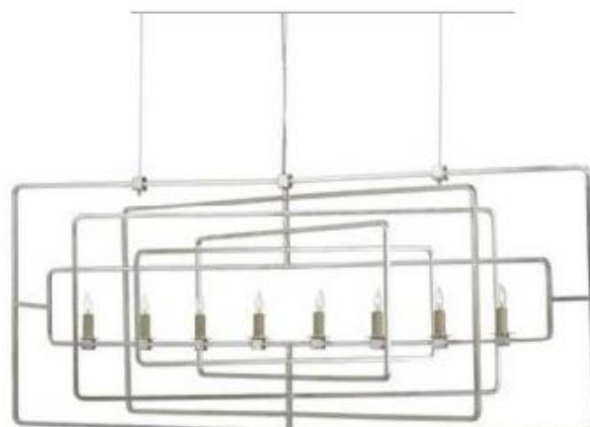

Shipping Method: MF

**9000-0059 RINGMASTER SILVER CHANDELIER**

H: 10.25' Dia: 46" Adjustable: 30"h to 132"h

Canopy: Round, 6" dia.

Materials: Wrought Iron/Air Craft Cable

Finish: Contemporary Silver Leaf

10 Lights Bulb/Socket: CA Flame Tip/E12

Shipping Method: MF

**9542 METRO GOLD RECTANGULAR CHANDELIER**

H: 23' W: 54' D: 17" Adjustable: 23'h to 132'h

Canopy: Rectangular, 1" h x 32" w x 5" d

Materials: Wrought Iron

Finish: Contemporary Gold Leaf

8 Lights Bulb/Socket: CA Flame Tip/E12

Shipping Method: MF

**9836 METRO SILVER RECTANGULAR CHANDELIER**

H: 23' W: 54' D: 17" Adjustable: 23'h to 132'h

Canopy: Rectangular, 1" h x 32" w x 5" d

Materials: Wrought Iron