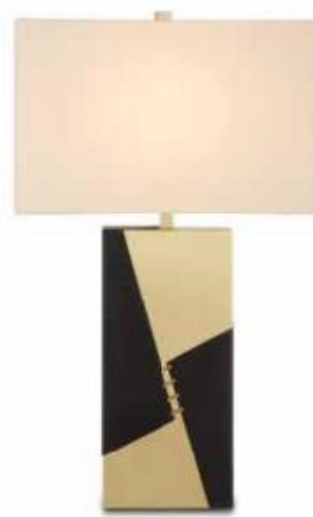

NEW
6000-0725 CLARICE BRASS TABLE LAMP
H: 30.5" Shade Dimensions: 18"w x 10"d x 11.5"h
Materials: Metal/Leather
Finish: Brass/Black
Shade: Eggshell Shantung
1 Light Bulb/Socket: A Standard/E26
Shipping Method: P/OS