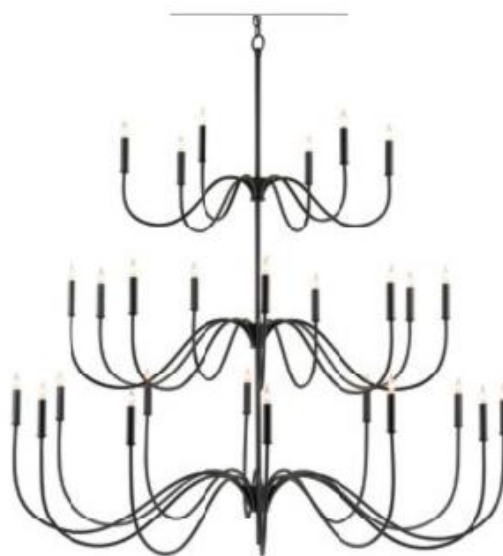

9000-0655 TIRRELL LARGE CHANDELIER
H: 61" Dia: 58" Adjustable: 67.5" h to 135.5" h
Chain (Extra): 6' (B24)
Canopy: Round, 1" h x 6" dia.
Materials: Wrought Iron
Finish: Antique Black
27 Lights Bulb/Socket: CA Flame Tip/E12
Shipping Method: MF