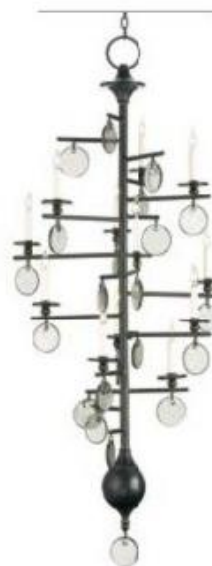

9125 SETHOS LARGE CHANDELIER

H: 67" Dia: 28"
Chain (Extra): 6' (0827)
Canopy: Round, 1" h x 5.75" dia
Materials: Wrought Iron/Recycled Glass
Finish: Old Iron
12 Lights Bulb/Socket: CA Flame Tip/E12
Shipping Method: MF