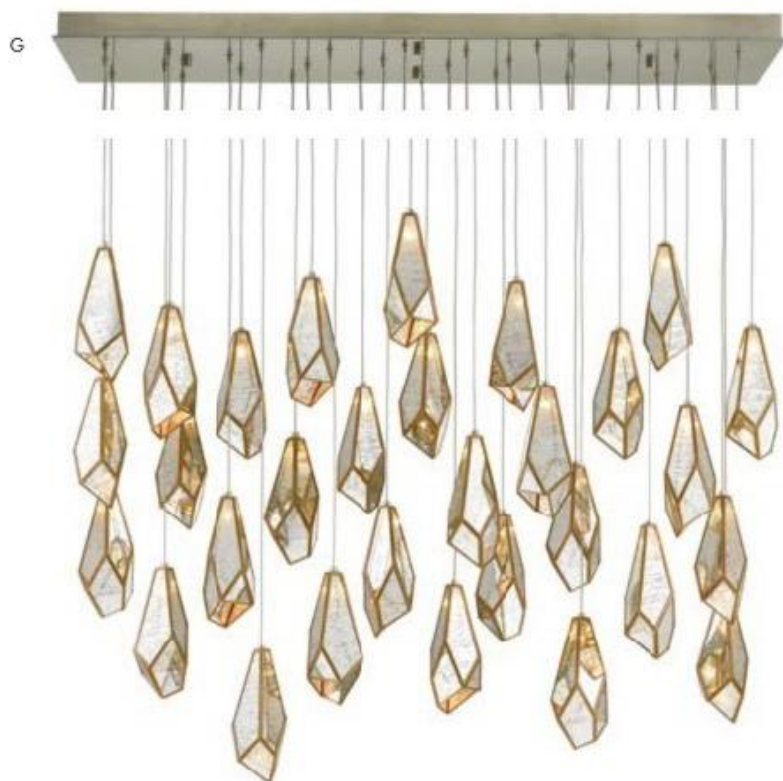

**A 9000-0702 GLACE 1-LIGHT
MULTI-DROP PENDANT**

H: 11" Dia: 5.5" Adjustable: 22"h to 131"h

Canopy: Round, 2"h x 5.5" dia. 1 Light

**B 9000-0703 GLACE 3-LIGHT
MULTI-DROP PENDANT**

H: 11" Dia: 7.5" Adjustable: 30"h to 131"h

Canopy: Round, 2"h x 7.5" dia. 3 Lights

**C 9000-0704 GLACE 7-LIGHT
MULTI-DROP PENDANT**

H: 11" Dia: 13" Adjustable: 30"h to 131"h

Canopy: Round, 2"h x 13" dia. 7 Lights

**D 9000-0705 GLACE ROUND 15-LIGHT
MULTI-DROP PENDANT**

H: 11" Dia: 21" Adjustable: 30"h to 131"h

Canopy: Round, 2"h x 21" dia. 15 Lights

**E 9000-0708 GLACE 36-LIGHT
MULTI-DROP PENDANT**

H: 11" Dia: 33" Adjustable: 30"h to 131"h

Canopy: Round, 2"h x 33" dia. 36 Lights

**F 9000-0706 GLACE RECTANGULAR 15-LIGHT
MULTI-DROP PENDANT**

H: 11" W: 48" D: 12" Adjustable: 30"h to 131"h

Canopy: Rectangle, 2"h x 48" w x 12" d 15 Lights

**G 9000-0707 GLACE 30-LIGHT
MULTI-DROP PENDANT**

H: 11" W: 54" D: 18" Adjustable: 30"h to 131"h

Canopy: Rectangle, 2"h x 54" w x 18" d 30 Lights