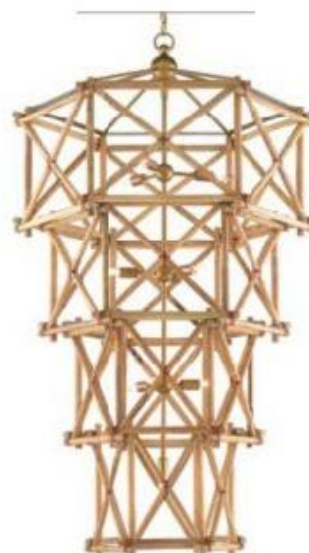

9000-0554 KINGALI GRANDE CHANDELIER
H: 58.25" Dia: 34" Adjustable: 64.25" to 130.75"
Chain (Extra): 6' (0100-0069)
Canopy: Round, 1" x 6" dia.
Materials: Rattan/Wrought Iron
Finish: Natural/New Brass
10 Lights Bulb/Socket: G Globe/E12
Shipping Method: MF