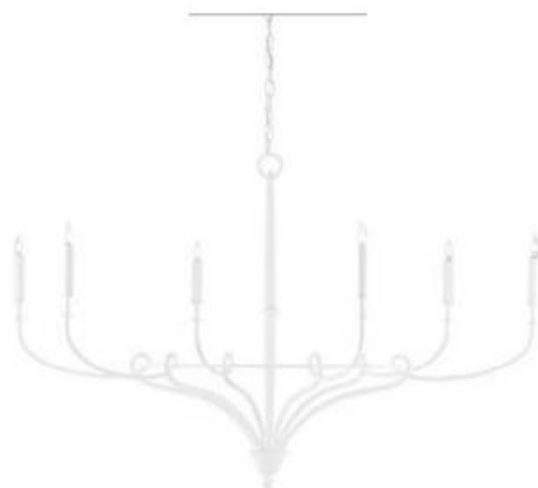

**9000-0630 TULIPANO LANTERN**  
 H: 20.5" W: 10.5" D: 10.5" Adjustable: 27" h to 95" h  
 Chain (Extra): 6' (0100-0048)  
 Canopy: Round, 1" h x 6" dia.  
 Materials: Wrought Iron  
 Finish: Gesso White/Contemporary Gold leaf  
 1 Light Bulb/Socket: B Torpedo Tip/E12  
 Shipping Method: P/OS

**9000-0255 ALBION CHANDELIER**

H: 33.5" Dia: 31"

Chain (Extra): 6' (0561)

Canopy: Round, 1" h x 5.875" dia.

Materials: Wrought Iron

Finish: Gesso White

6 Lights Bulb/Socket: CA Flame Tip/E12

Shipping Method: MF

**9000-0495 CYRILLY CHANDELIER**

H: 29" Dia: 46" Adjustable: 35.5" h to 103.5" h

Chain (Extra): 6' (0100-0048)

Canopy: Round, 1" h x 6" dia.

Materials: Wrought Iron

Finish: Gesso White

6 Lights Bulb/Socket: CA Flame Tip/E12