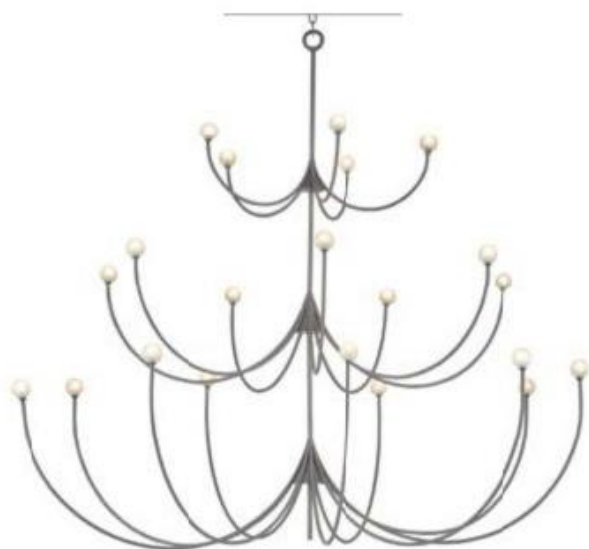

9000-0656 CAREW LARGE CHANDELIER
H: 57" Dia: 60" Adjustable: 62" to 132"
Chain (Extra): 6' (709)
Canopy: Round, 1.5" h x 8" dia.
Materials: Wrought Iron/Frosted Glass
Finish: Hiroshi Gray
21 Lights Bulb/Socket: G4 Bulb/G4
Shipping Method: MF