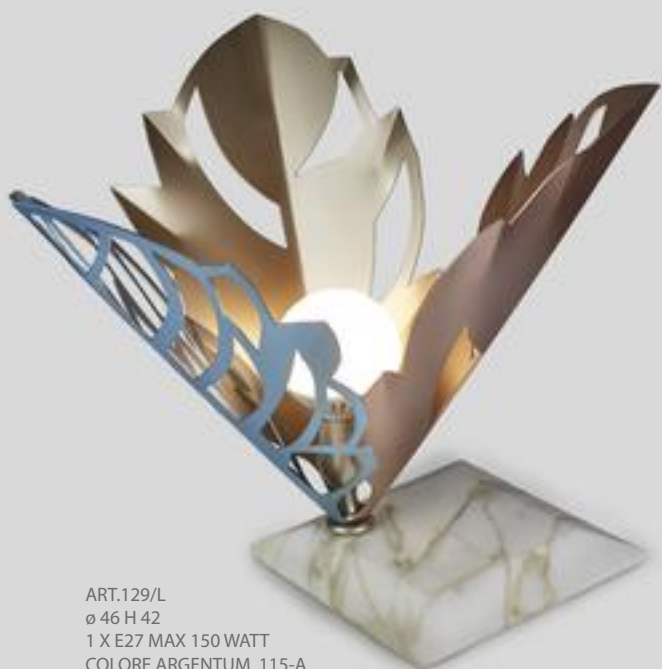

ART.129/L
ø 46 H 42
1 X E27 MAX 150 WATT
COLORE ARGENTUM 115-A