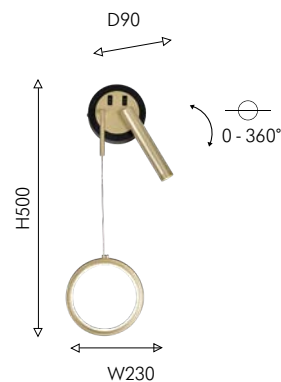

ROTATION

NEW Collection

36

4178-3P

- Ⓜ LED × 3W,
- Ⓜ LED × 12W,
- Ⓜ LED × 16W, 1395LM, 4000K, included metal, acryl

4173-2W

- Ⓜ LED × 10W,
- Ⓜ 1 × LED × 3W, 585LM, 4000K, included, switch metal, acryl

4174-2W