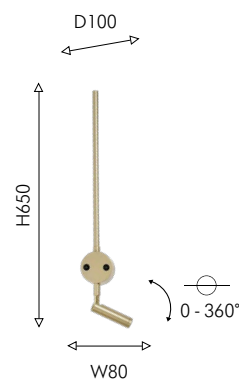

4166-2W

- Ⓜ LED × 8W,
- Ⓜ 1 × LED × 3W, 578LM, 4000K, included, switch metal, acryl

● матовое золото