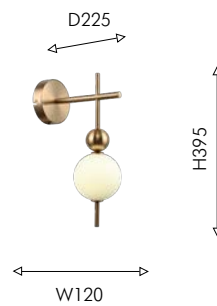

64

4088-5P

5 × LED × 6W, 2250LM, 4000K, included metal, glass

4088-2T

2 × LED × 6W, 900LM, 4000K, included metal, glass

4088-1W

1 × LED × 6W, 450LM, 4000K, included metal, glass

латунь