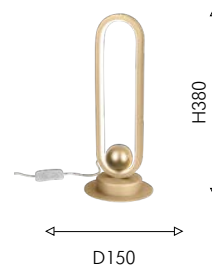

4221-1T

LED × 1 6W, 1280LM,
4000K, included, switch
metal, acryl

● белый акрил