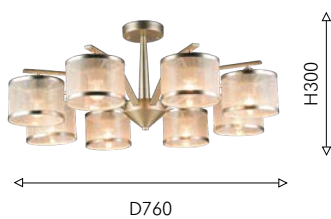

2488-8P

1. Ⓢ 8 × E14 × 40W,
   excluded
   metal, fabric