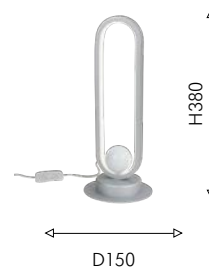

4221-1F

LED × 62W, 4960LM,
4000K, included, switch
metal, acryl

● золото

4221-1T

LED × 1 6W, 1280LM,
4000K, included, switch
metal, acryl

● белый акрил

4222-1W

LED × 12W, 960LM,
4000K, included
metal, acryl