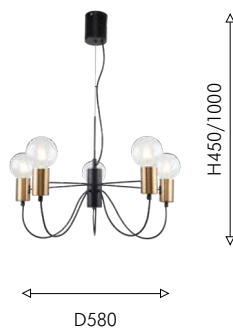

2990-5P

5 × E27 × 60W,
excluded
metal, glass

● латунь