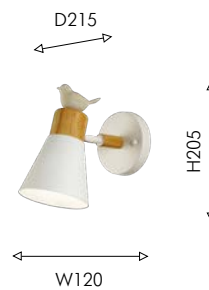

2939-1W

Ⓣ 1 × E27 × 40W,
excluded
metal, acrylic, wood

● белый акрил