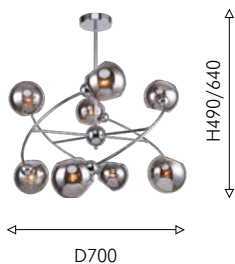

98

2342-8P

⊕ 8 × E14 × 40W,
excluded
metal, glass

хром

2342-6P

⊕ 6 × E14 × 40W,
excluded
metal, glass

2342-1W

⊕ 1 × E14 × 40W,
excluded, switch
metal, glass