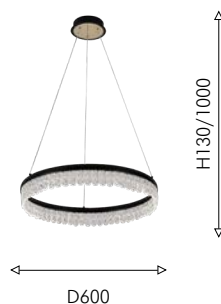

NEW Collection

18

4187-1U

LED × 84W, 3780LM,
3000-6000K, included, RC
metal, acryl

4187-1P

LED × 68W, 3060LM,
3000-6000K, included, RC
metal, acryl

4187-3P

LED × 45W
LED 67W,
LED × 91W, 9135LM
3000-6000K, included, RC
metal, acryl