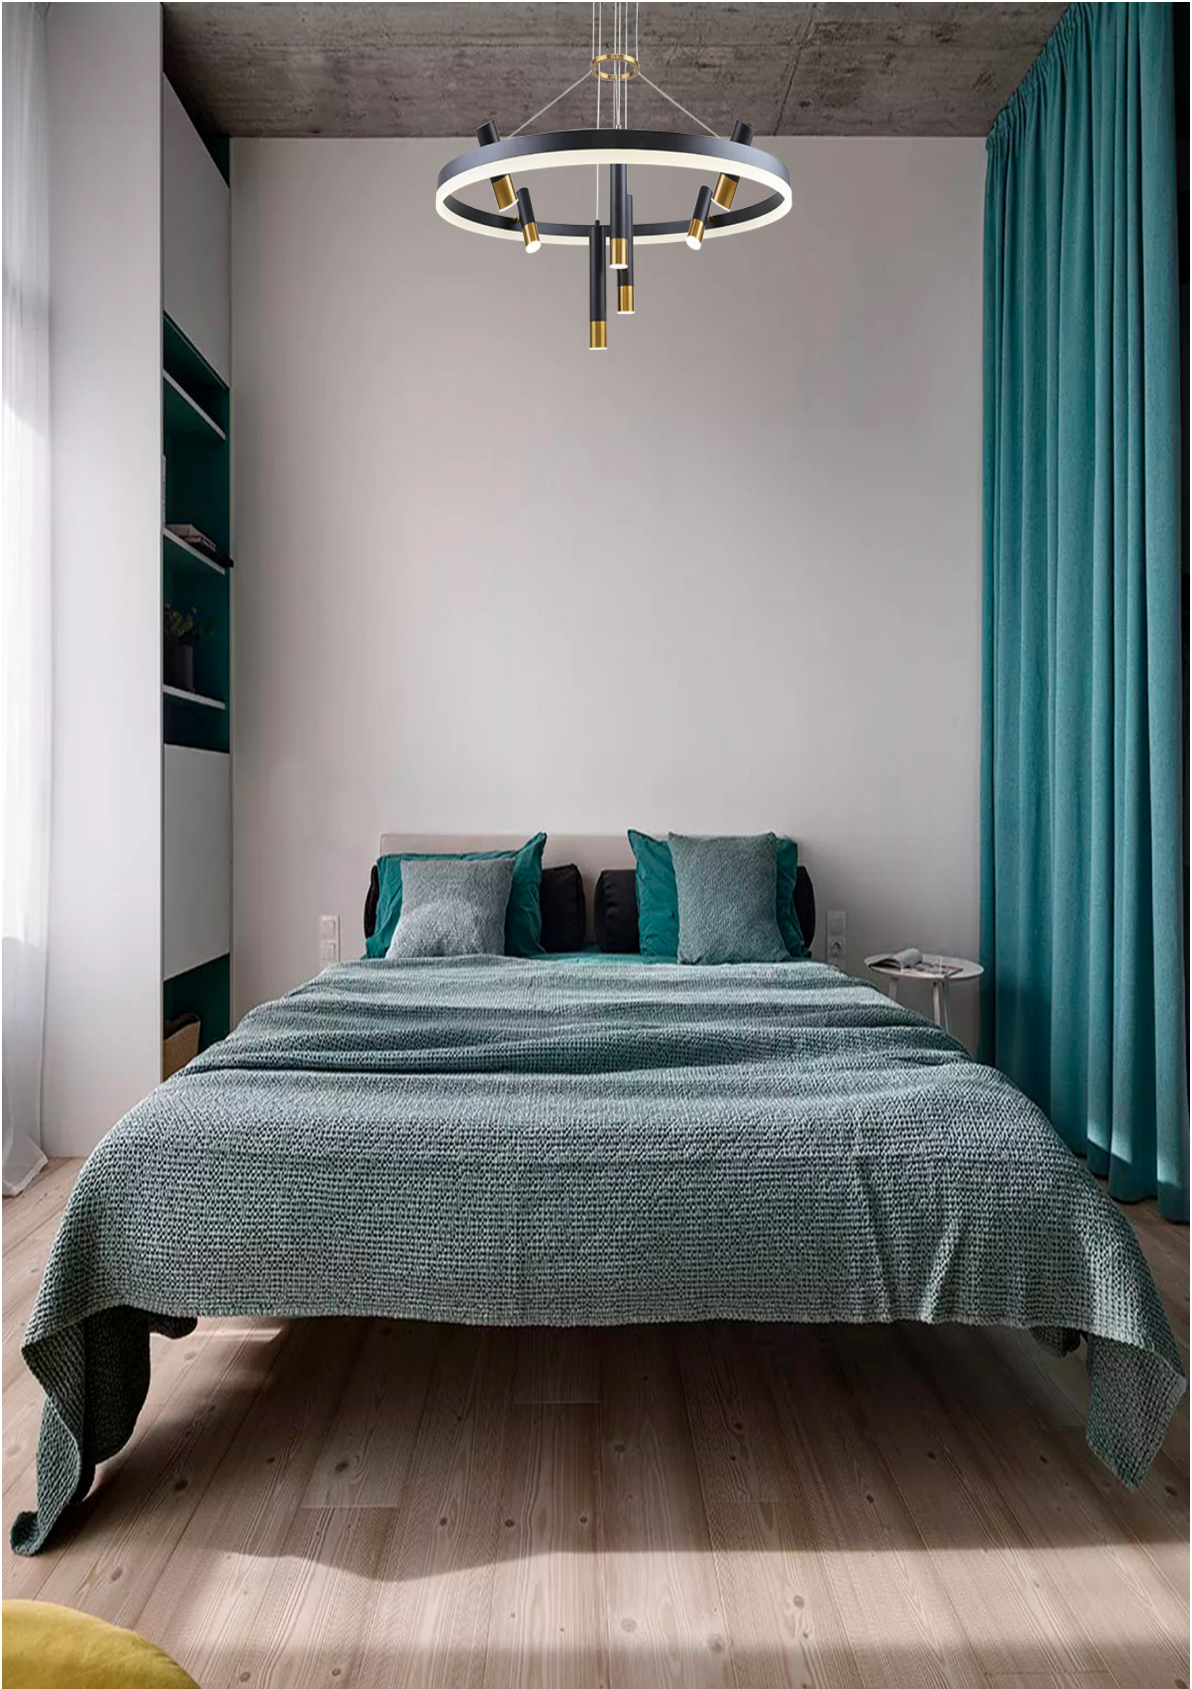

48

3097-8P

- LED × 48W
- 7 × LED × 3W, 4690LM, 4000K, included metal, acryl

● матовый черный

● латунь

3097-7P

- LED × 35W
- 6 × LED × 3W, 3640LM, 4000K, included metal, acryl

● белый акрил