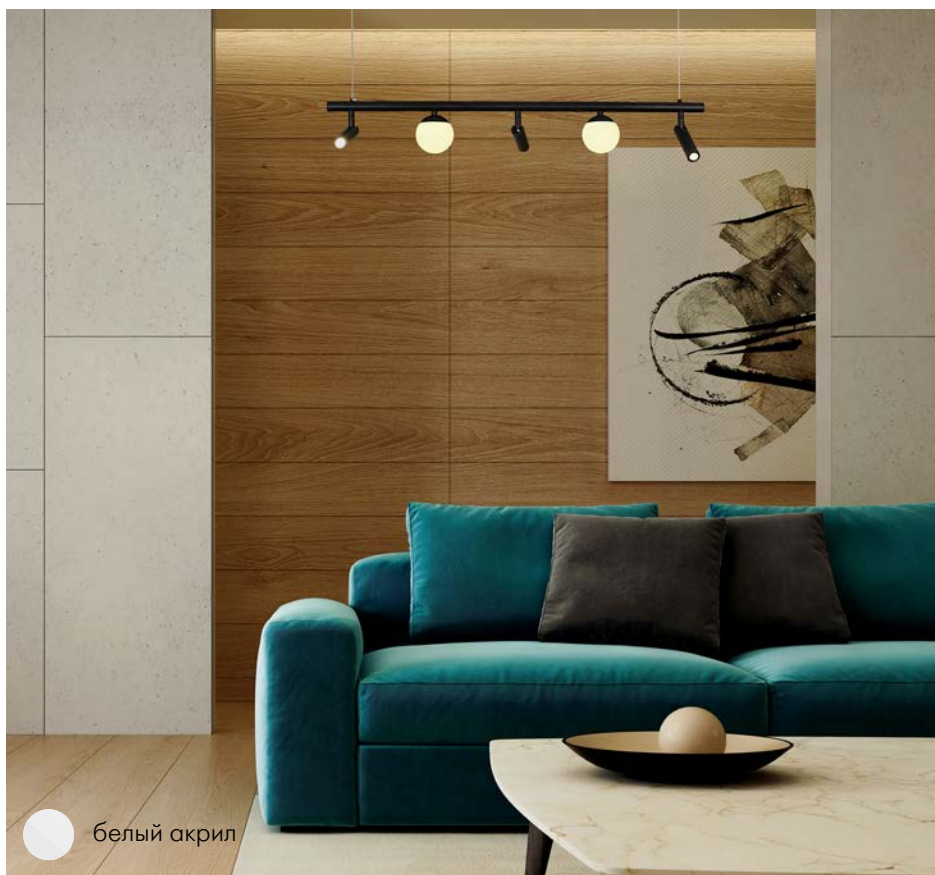

ROTATION

REMOTE CONTROL

NEW Collection

23

4179-5P

- 3 × LED × 3W,
- 2 × LED × 5W, 855LM
4000K, included, RC
metal, acryl

● матовый черный

● белый акрил