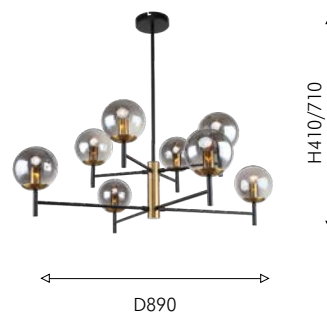

3088-8P

Ⓢ 8 × E14 × 40W,
excluded
metal, glass