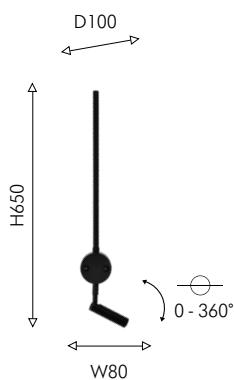

4165-2W

- Ⓜ LED × 8W,
- Ⓜ 1 × LED × 3W, 495LM, 4000K, included, switch metal, acryl

● матовый черный

Tandem – коллекция функциональных настенных светильников с двумя источниками света – удлиненный каркас с источником света LED, направленным в сторону стены - выполняет функцию архитектурной подсветки, а поворотный спот с модулем LED позволит использовать его для чтения или акцентного освещения. Два цвета на выбор - черный и матовое золото, светильники снабжены выключателями.