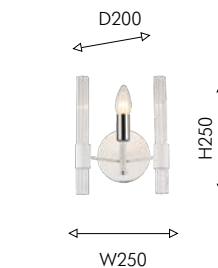

130

2539-8P

⊕ 8 × E14 × 40W,
excluded
metal, glass

⊙ белый и хром

2539-5P

⊕ 5 × E14 × 40W,
excluded
metal, glass

2539-1W

⊕ 1 × E14 × 40W,
excluded
metal, glass