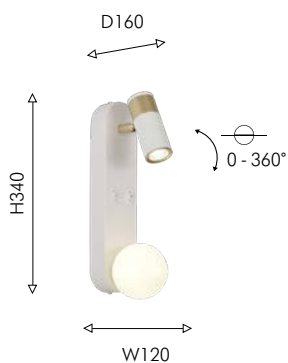

INVENTO

TRINIT

4172-2W

- ⊕ 1 × G9LED × 10W, excluded
- ⊕ LED × 3W, 157LM
  4000K, included, switch
  metal, acryl, glass

- ⊕ 1 × G9LED × 10W, excluded
- ⊕ LED × 3W, 135LM
  4000K, included, switch
  metal, acryl, glass

- ⊕ 1 × GU10LED × 10W,
- ⊕ LED × 3W, 1 35LM,
  4000K, included, switch
  metal, acryl