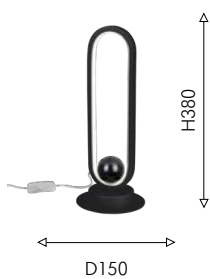

4220-1T

LED × 16W, 1280LM,
4000K, included, switch
metal, acryl

белый акрил