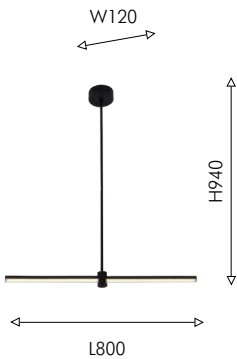

Hanger

NEW Collection

Лаконичная коллекция Hanger – это два подвеса в черном и золотом цвете. Тонкий вытянутый плафон со встроенной лентой LED крепится в центре на жесткой металлической штанге к потолку. Благодаря составной из трех частей штанге, высоту подвеса можно регулировать в зависимости от высоты потолка или задумки дизайнера.

30

4176-1P

LED × 32W, 1440LM,
3000-6000K,, included, RC
metal, acryl

матовый черный

белый акрил