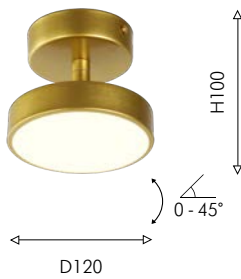

52

3058-8P

8 × LED × 5W, 3200LM, 4000K, included metal, acryl

черный

золото

3058-6P

6 × LED × 5W, 2400LM, 4000K, included metal, acryl

белый акрил