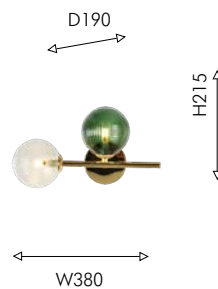

4035-2W

2 × G9LED × 5W,
excluded
metal, glass

прозрачное стекло