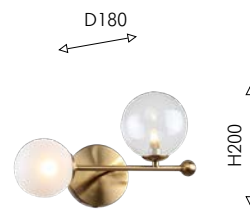

D180

H200

W330

2991-2W

⊕ 2 × G9 × 40W,
excluded
metal, glass

белое стекло