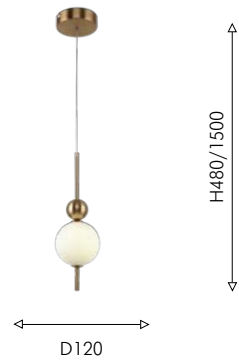

белое стекло

65

4088-3W

① 3 × LED × 6W, 1350LM, 4000K, included metal, glass

4088-3P

① 1 × LED × 6W, 1350LM, 4000K, included metal, glass

4088-1P

① 1 × LED × 6W, 450LM, 4000K, included metal, glass