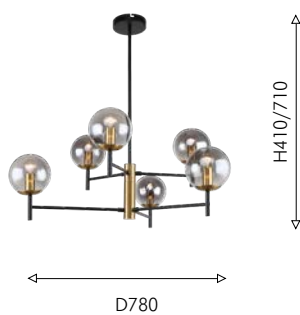

92

3088-10P

Ⓢ 10 × E14 × 40W,
excluded
metal, glass

● матовый черный

3088-1W

Ⓢ 1 × E14 × 40W,
excluded
metal, glass

● латунь

93