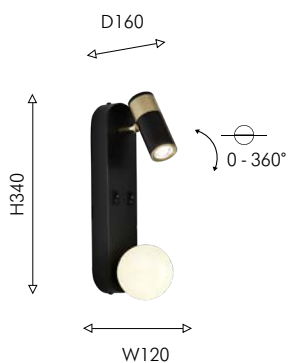

INVENTO

TRINIT

4171-2W

- ⊕ 1 × G9LED × 10W, excluded
- ⊕ LED × 3W, 157LM
  4000K, included, switch
  metal, acryl, glass

- ⊕ 1 × G9LED × 10W, excluded
- ⊕ LED × 3W, 135LM
  4000K, included, switch
  metal, acryl, glass

- ⊕ 1 × GU10LED × 10W,
- ⊕ LED × 3W, 1 35LM,
  4000K, included, switch
  metal, acryl