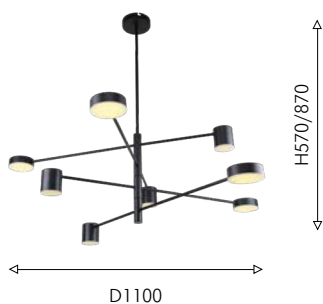

50

3093-8P

- Ⓜ 4 × LED × 5W
- Ⓜ 4 × LED × 7W,
1952LM, 4000K, included
metal, acryl

латунь

3093-6P

- Ⓜ 3 × LED × 5W
- Ⓜ 3 × LED × 7W,
1464LM, 4000K, included
metal, acryl

белый акрил

51