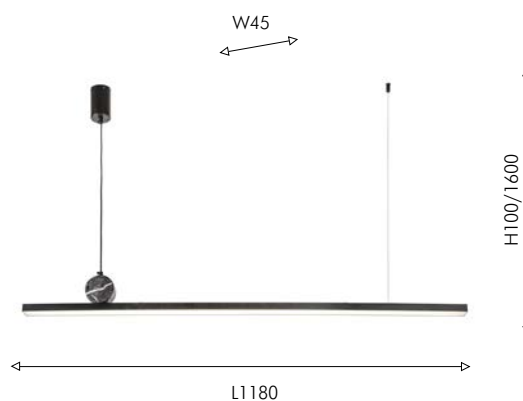

32

4060-1P

LED × 35W, 2800LM,
4000K, included
metal, acryl

● матовый черный

● белый акрил

4060-2P

LED × 47W, 3760LM,
4000K, included
metal, acryl

● цвет черного мрамора