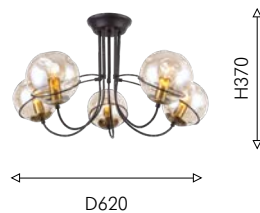

2202-5U

Ⓢ 5 × E14 × 40W,
excluded
metal, glass