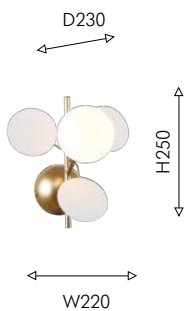

2771-1W

1 × G9 × 25W,
excluded
metal, glass

матовое золото

Коллекция светильников Bliss – это гармоничное сочетание белого и золотого цветов, представляющее собой переосмысленную версию более разноцветной коллекции Multi Bliss. В основе обеих коллекций лежит одна флористическая идея, но Bliss утонченно акцентирует внимание на элегантности белого и роскоши золотого. Подойдет в интерьеры различной стилистики - от прованса до эклектики. Диаметр подвесного светильника позволяет осветить помещение большой площади.