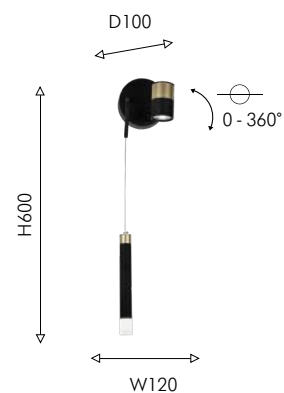

INVENTO

TRINIT

4175-2W

- ⊕ 1 × G9LED × 10W, excluded
- ⊕ LED × 3W, 157LM
  4000K, included, switch
  metal, acryl, glass

- ⊕ 1 × G9LED × 10W, excluded
- ⊕ LED × 3W, 135LM
  4000K, included, switch
  metal, acryl, glass

- ⊕ 1 × GU10LED × 10W,
- ⊕ LED × 3W, 1 35LM,
  4000K, included, switch
  metal, acryl