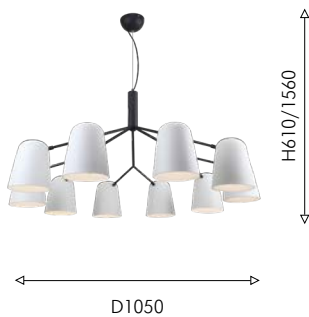

2762-10P

Ⓢ 10 × E14 × 40W,
excluded
metal