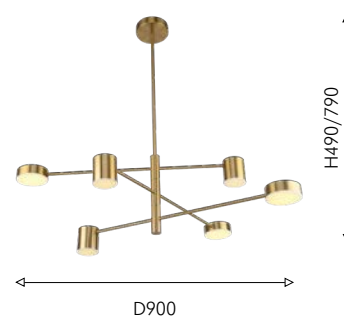

50

3093-8P

- Ⓜ 4 × LED × 5W
- Ⓜ 4 × LED × 7W,
1952LM, 4000K, included
metal, acryl

латунь

3093-6P

- Ⓜ 3 × LED × 5W
- Ⓜ 3 × LED × 7W,
1464LM, 4000K, included
metal, acryl

белый акрил

51