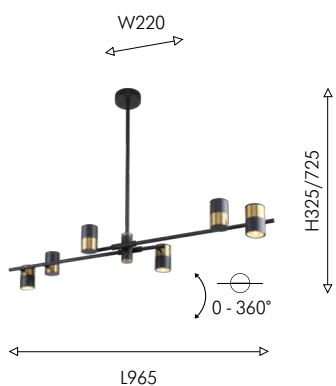

46

3092-10P

10 × GU10*35W,
excluded
metal

● матовый черный

3092-8P

8 × GU10*35W,
excluded
metal

● латунь

47