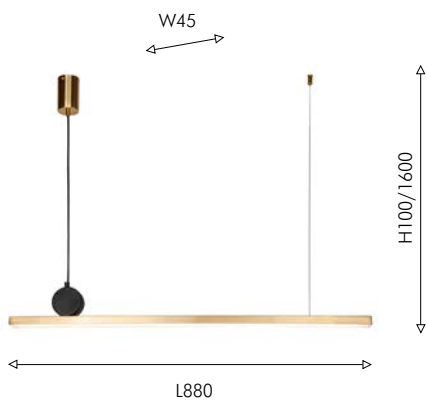

Firmato

NEW Collection

Коллекция Firmato сочетает в себе строгость и функциональность. Светильники коллекции несут функцию акцентного освещения, создавая комфортный поток света на поверхность, расположенную под светильником. Поэтому основным назначением может быть освещение обеденной зоны, а также барной стойки или кухонного острова. Высоту подвеса можно регулировать.

34

4061-1P

LED × 35W, 2800LM,
4000K, included
metal, acryl