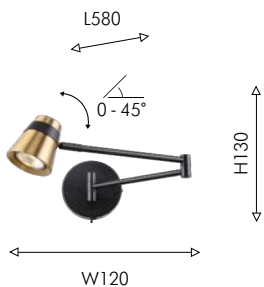

4223-1W

- 1 x GU10 x 35W, excluded, switch metal

латунь