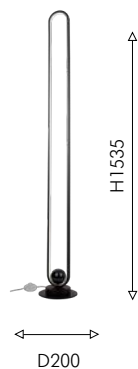

SWITCH

NEW Collection

12

4220-1P

LED × 20W, 1600LM,
4000K, included
metal, acryl

4220-1F

LED × 62W, 4960LM,
4000K, included, switch
metal, acryl

● матовый черный