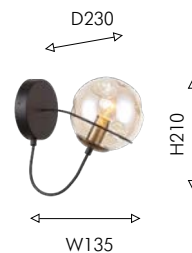

100

2202-8U

Ⓢ 8 × E14 × 40W,
excluded
metal, glass

2202-5U

Ⓢ 5 × E14 × 40W,
excluded
metal, glass

2202-1W

Ⓢ 1 × E14 × 40W,
excluded
metal, glass

● матовый черный