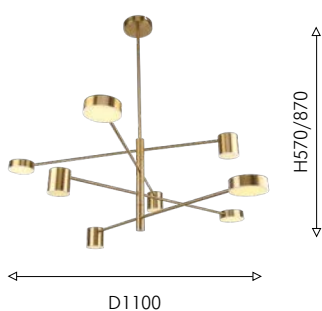

Ducan

Collection

В потолочных люстрах Ducan оригинально сочетаются цилиндрические плафоны разного диаметра и высоты. Каркас цвета латуни или черного цвета, плафоны двух форм и размеров, рассеиватели из белого акрила. Две модификации каркаса на 6 и 8 ламп.

50

3093-8P

- Ⓜ 4 × LED × 5W
- Ⓜ 4 × LED × 7W,
  1952LM, 4000K, included
  metal, acryl

латунь