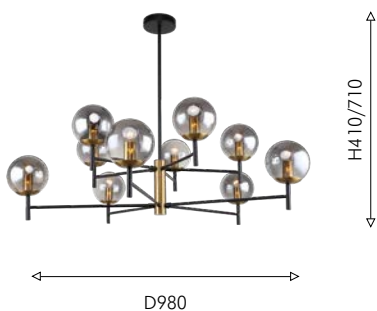

Sheeny

Collection

Каркас черного цвета потолочной коллекции Sheeny выполнен в виде сложной геометрической фигуры с декоративным элементом цвета латуни посередине. Потолочные люстры представлены в трех модификациях: на 6 и 8, 10 ламп и настенный светильник на одну лампу. Элегантная коллекция Sheeny с плафонами шарообразной формы из стекла дымчатого цвета обновит интерьер вашего дома.

92

3088-10P

Ⓢ 10 × E14 × 40W,
excluded
metal, glass

● матовый черный