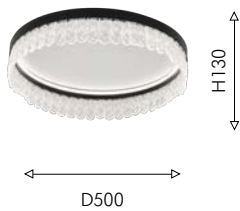

4187-1C

Ⓛ LED × 112W, 5040LM,
3000-6000K, included, RC
metal, acryl