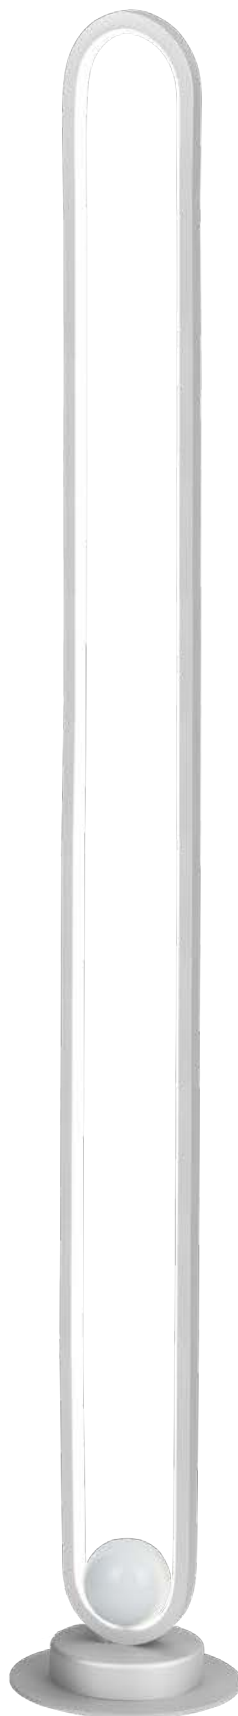

LED × 62W, 4960LM,
4000K, included, switch
metal, acryl

● матовое серебро

● сверкающий белый

● белый акрил