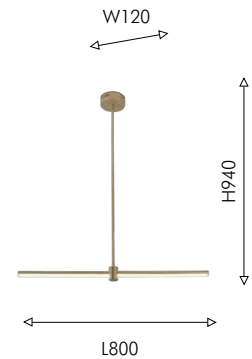

4177-1P

LED × 32W, 1680LM,
3000-6000K,, included, RC
metal, acryl

матовое золото