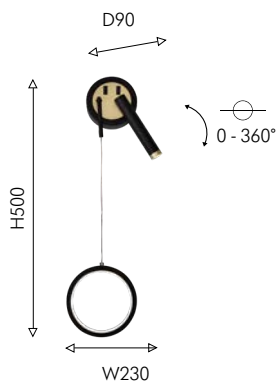

ROTATION

NEW Collection

36

4178-3P

- Ⓜ LED × 3W,
- Ⓜ LED × 12W,
- Ⓜ LED × 16W, 1395LM, 4000K, included metal, acryl

4173-2W

- Ⓜ LED × 10W,
- Ⓜ 1 × LED × 3W, 585LM, 4000K, included, switch metal, acryl

4174-2W