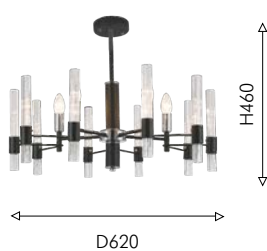

⊙ прозрачное стекло

131

2490-8P

Ⓢ 8 × E14 × 40W,
excluded
metal, glass

2490-5P

Ⓢ 5 × E14 × 40W,
excluded
metal, glass

2490-1W

Ⓢ 1 × E14 × 40W,
excluded
metal, glass