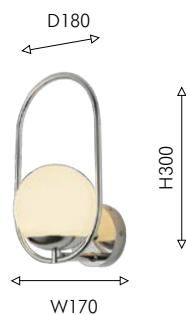

2914-1W

1 × E27 × 60W,
excluded
metal, glass