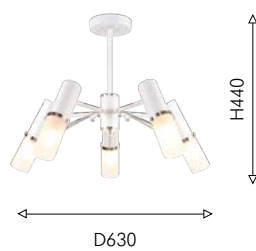

 белое стекло

141

2559-8P

Ⓢ 8 × E14 × 40W,
excluded
metal, glass

2559-5P

Ⓢ 5 × E14 × 40W,
excluded
metal, glass

2559-1W

Ⓢ 1 × E14 × 40W,
excluded
metal, glass