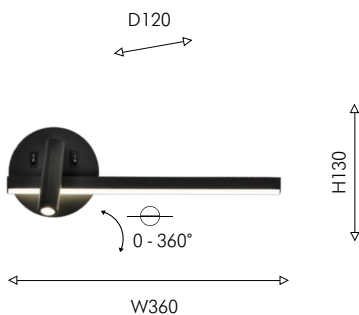

PARETE

4169-2W

- LED × 7W,
- 1 × LED × 3W, 450LM, 4000K, included, switch metal, acryl

● матовый черный

В стремлении к универсальности и функциональности мы создали несколько коллекций настенных светильников, которые объединяет наличие двух источников света, наличие выключателей, максимальное удобство и, конечно, оригинальный и стильный дизайн. Два источника света выполняют две световые функции – архитектурную подсветку и направленный источник света – позволят создать уют и возможность акцентного освещения.

● белый акрил