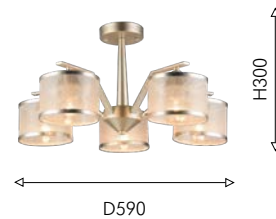

2488-5P

1. Ⓢ 5 × E14 × 40W,
   excluded
   metal, fabric