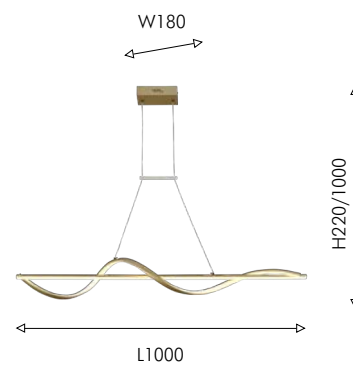

28

4180-2P

- LED × 34W,
- LED × 41W, 3375LM
3000-6000K, included, RC
metal, acryl

● матовый черный

● белый акрил

4181-2P

- LED × 34W,
- LED × 41W, 3938LM
3000-6000K, included, RC
metal, acryl

● матовое золото