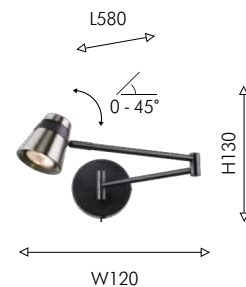

4224-1W

- 1 x GU10 x 35W, excluded metal

никель

матовый черный