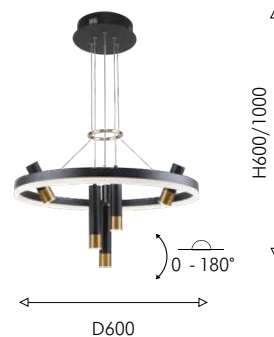

48

3097-8P

- LED × 48W
- 7 × LED × 3W, 4690LM, 4000K, included metal, acryl

● матовый черный

● латунь

3097-7P

- LED × 35W
- 6 × LED × 3W, 3640LM, 4000K, included metal, acryl

● белый акрил