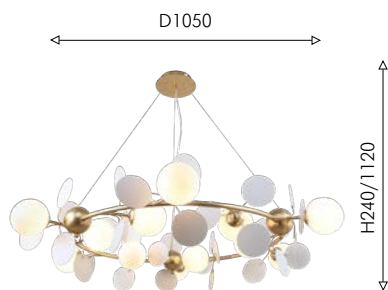

Ⓜ 1 × G9 × 25W,
excluded
metal, glass

● молочно-белое стекло

117

Bliss

Collection

2771-12P

12 × G9 × 25W,
excluded
metal, glass

2771-8P