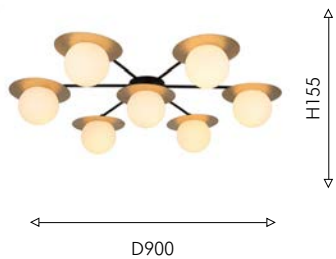

3050-7P

7 × E27 × 60W,
excluded
metal, glass

медь