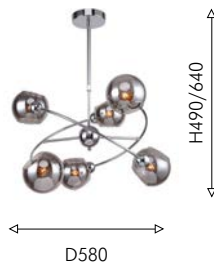

98

2342-8P

⊕ 8 × E14 × 40W,
excluded
metal, glass

хром

2342-6P

⊕ 6 × E14 × 40W,
excluded
metal, glass

2342-1W

⊕ 1 × E14 × 40W,
excluded, switch
metal, glass