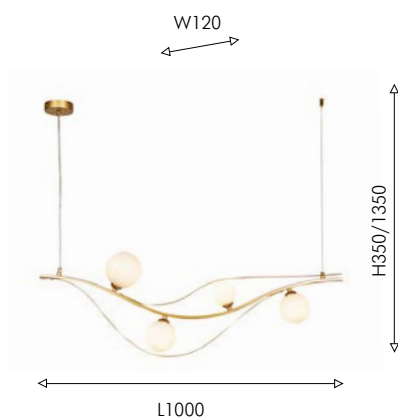

66

4059-4P

Ⓜ 4 × G9LED × 5W,
excluded
metal, glass