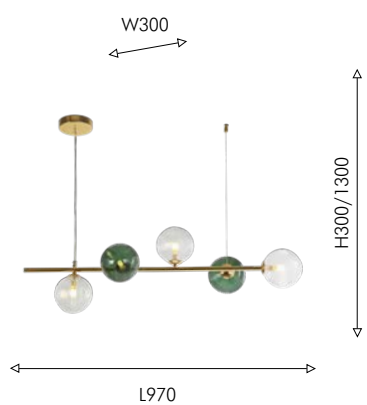

4035-5P

ⓘ 5 × G9LED × 5W,
excluded
metal, glass