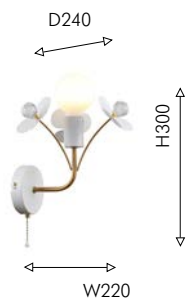

SWITCH

NEW Collection

4081-7P

7 × E27 × 60W,
excluded
metal, crystal

110

4081-1W

1 × E27 × 60W,
excluded
metal, crystal

золото