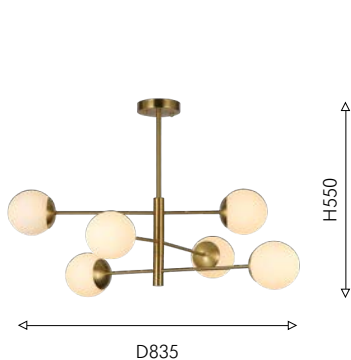

2854-6P

⦿ 6 × E27 × 60W,
excluded
metal, glass

медь