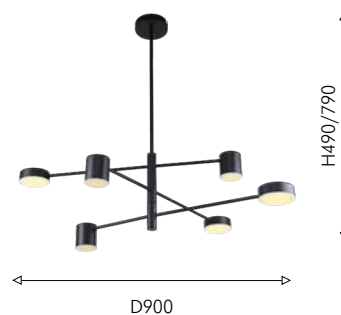

3094-6P

- ④ 3 × LED × 5W
- ④ 3 × LED × 7W,
  1464LM, 4000K, included
  metal, acryl

● белый акрил