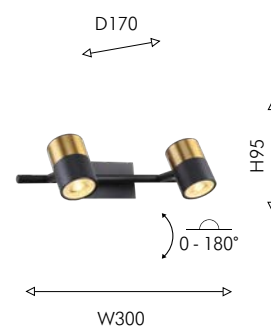

3092-2W

⌚ 2 × GU10*35W,
excluded
metal