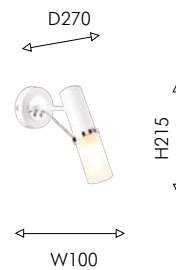

 белое стекло

141

2559-8P

Ⓢ 8 × E14 × 40W,
excluded
metal, glass

2559-5P

Ⓢ 5 × E14 × 40W,
excluded
metal, glass

2559-1W

Ⓢ 1 × E14 × 40W,
excluded
metal, glass