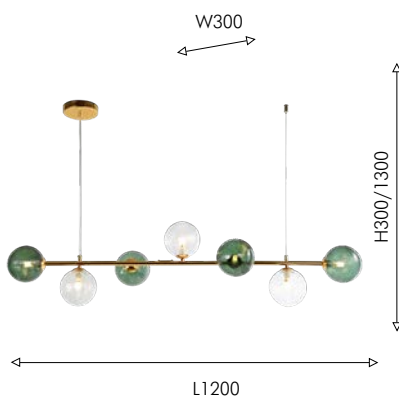

4035-7P

7 × G9LED × 5W,
excluded
metal, glass

гальваническое
светлое золото

зеленое стекло