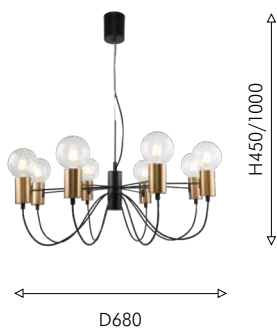

2990-8P

8 × E27 × 60W,
excluded
metal, glass

● матовый черный