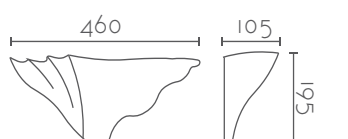

UTOPIA

UTOPIA

Ref:	Bombilla/Bulb
122	1xE27 LED no incl.
121	1xR7s 118 mm LED no incl
Color/Colour	Blanco Natural / Natural White
Material	Escayola Inesplast / Inesplast Plaster
Medidas/Dimensions	510x170x110 mm

UTOPIA LED

Ref:	Color °K	Bombilla/Bulb	Regulable
122/LED	27 | 2700K	LED 12W 1820Lm	✗
122/DIM	30 | 3000K	LED 8W 1340Lm Dimmable	✓

ADA

ADA

Ref:	Bombilla/Bulb
126	1xR7s 78 mm LED no incl
Color/Colour	Blanco Natural / Natural White
Material	Escayola Inesplast / Inesplast Plaster
Medidas/Dimensions	460x195x105 mm

ADA LED

Ref:	Color °K	Bombilla/Bulb	Regulable
127/LED	27 | 2700K	LED 12W 1820Lm	✗
127/DIM	30 | 3000K	LED 8W 1340Lm Dimmable	✓