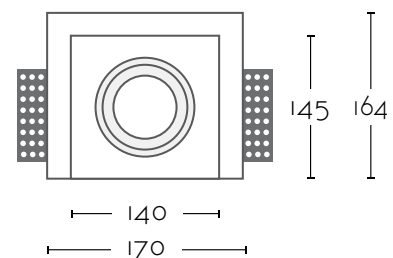

BAN

Ref:	
BAN	1xGU10 no incl
Color/Colour	Blanco Natural / Natural White
Material	Escayola Inesplast / Inesplast Plaster
Medidas/Dimensions	170x164x70 mm
Corte/Cut	170x164 mm

Bombilla Compatibles/Compatible Bulbs			
GU10/PAR16	Módulo X1A7	Módulo X2A9	Módulo TRIDONIC