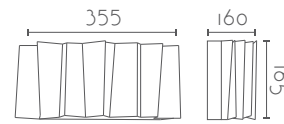

VERA

VERA

Ref:	Bombilla/Bulb
437	1xE27 LED no incl.
438	1xR7s 118 mm LED no incl
Color/Colour	Blanco Natural / Natural White
Material	Escayola Inesplast / Inesplast Plaster
Medidas/Dimensions	355x165x160 mm

VERA LED

Ref:	Color °K	Bombilla/Bulb	Regulable
437/LED	27 | 2700K	LED 18W 2730Lm	✗
437/DIM	30 | 3000K	LED 16W 2550Lm Dimmable	✓

ALFA 310

ALFA 310

Ref:	Bombilla/Bulb
431	1xE27 LED no incl.
432	1xR7s 78 mm LED no incl
Color/Colour	Blanco Natural / Natural White
Material	Escayola Inesplast / Inesplast Plaster
Medidas/Dimensions	310x150x130 mm

ALFA 310 LED

Ref:	Color °K	Bombilla/Bulb	Regulable
431/LED	27 | 2700K	LED 12W 1820Lm	✗
431/DIM	30 | 3000K	LED 8W 1340Lm Dimmable	✓

ALFA 410

ALFA 410

Ref:	Bombilla/Bulb
429	1xE27 LED no incl.
430	1xR7s 118 mm LED no incl
Color/Colour	Blanco Natural / Natural White
Material	Escayola Inesplast / Inesplast Plaster
Medidas/Dimensions	410x160x140 mm

ALFA 410 LED

Ref:	Color °K	Bombilla/Bulb	Regulable
429/LED	27 | 2700K	LED 12W 1820Lm	✗
429/DIM	30 | 3000K	LED 8W 1340Lm Dimmable	✓