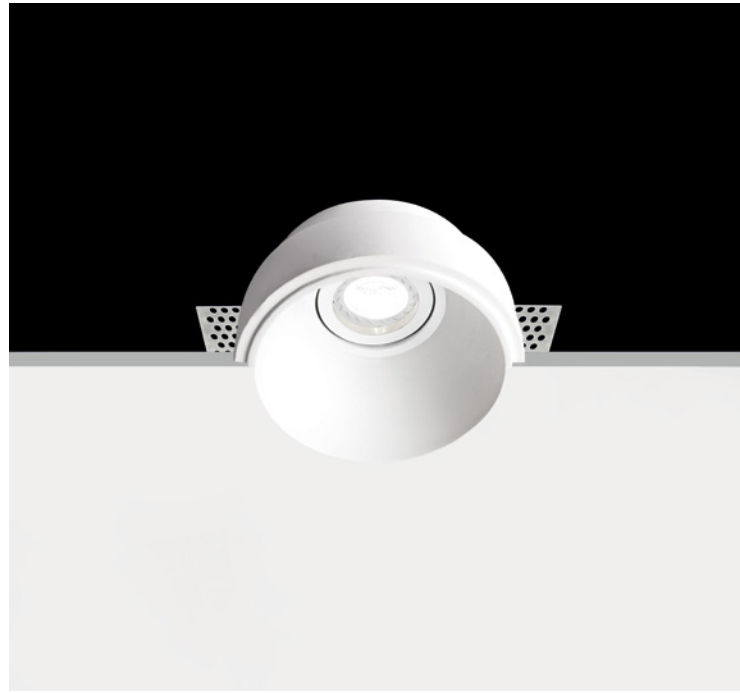

SIGMA

Ref:	
SIGMA	1xGU10 no incl
Color/Colour	Blanco Natural / Natural White
Material	Escayola Inesplast / Inesplast Plaster
Medidas/Dimensions	Ø132x65 mm
Corte/Cut	Ø132 mm

Bombilla Compatibles/Compatible Bulbs

GU10/PAR16   Módulo X1A7   Módulo X2A9   Módulo TRIDONIC