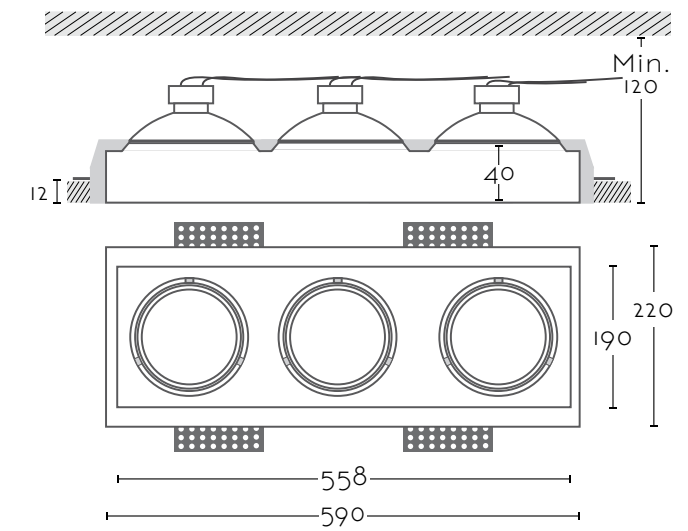

Ref:

RIMA 3 3xGU10 AR111 no incl

Color/Colour **Blanco Natural / Natural White**

Material **Escayola Inesplast / Inesplast Plaster**

Medidas/Dimensions **590x220x50 mm**

Corte/Cut **1** 590x220 mm

Bombilla Compatibles/Compatible Bulbs

GU10-AR111CH GU10-AR111