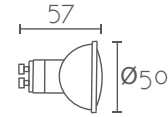

LÁMPARA LED GU10

REFERENCIA	W	~W	COLOR	LM	V	Hz
GU10738.27	7	50	2700°K	525	85-265	50/60
GU10738.30	7	50	3000°K	525	85-265	50/60
GU10738.40	7	50	4000°K	525	85-265	50/60