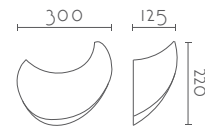

LLUNA

LLUNA

Ref:	Bombilla/Bulb
40	1xE27 LED no incl.
36	1xR7s 78 mm LED no incl
Color/Colour	Blanco Natural / Natural White
Material	Escayola Inesplast / Inesplast Plaster
Medidas/Dimensions	300x220x125 mm

LLUNA LED

Ref:	Color °K	Bombilla/Bulb	Regulable
40/LED	27 | 2700K	LED 12W 1820Lm	✗
40/DIM	30 | 3000K	LED 8W 1340Lm Dimmable	✓

ZENIT

ZENIT

Ref:	Bombilla/Bulb
44	1xE27 LED no incl.
41	1xR7s 78 mm LED no incl
Color/Colour	Blanco Natural / Natural White
Material	Escayola Inesplast / Inesplast Plaster
Medidas/Dimensions	270x180x130 mm

ZENIT LED

Ref:	Color °K	Bombilla/Bulb	Regulable
44/LED	27 | 2700K	LED 12W 1820Lm	✗
44/DIM	30 | 3000K	LED 8W 1340Lm Dimmable	✓

FENIX

FENIX

Ref:	Bombilla/Bulb
87	1xE27 LED no incl.
86	1xR7s 78 mm LED no incl
Color/Colour	Blanco Natural / Natural White
Material	Escayola Inesplast / Inesplast Plaster
Medidas/Dimensions	260x200x160 mm

FENIX LED

Ref:	Color °K	Bombilla/Bulb	Regulable
87/LED	27 | 2700K	LED 12W 1820Lm	✗
87/DIM	30 | 3000K	LED 8W 1340Lm Dimmable	✓