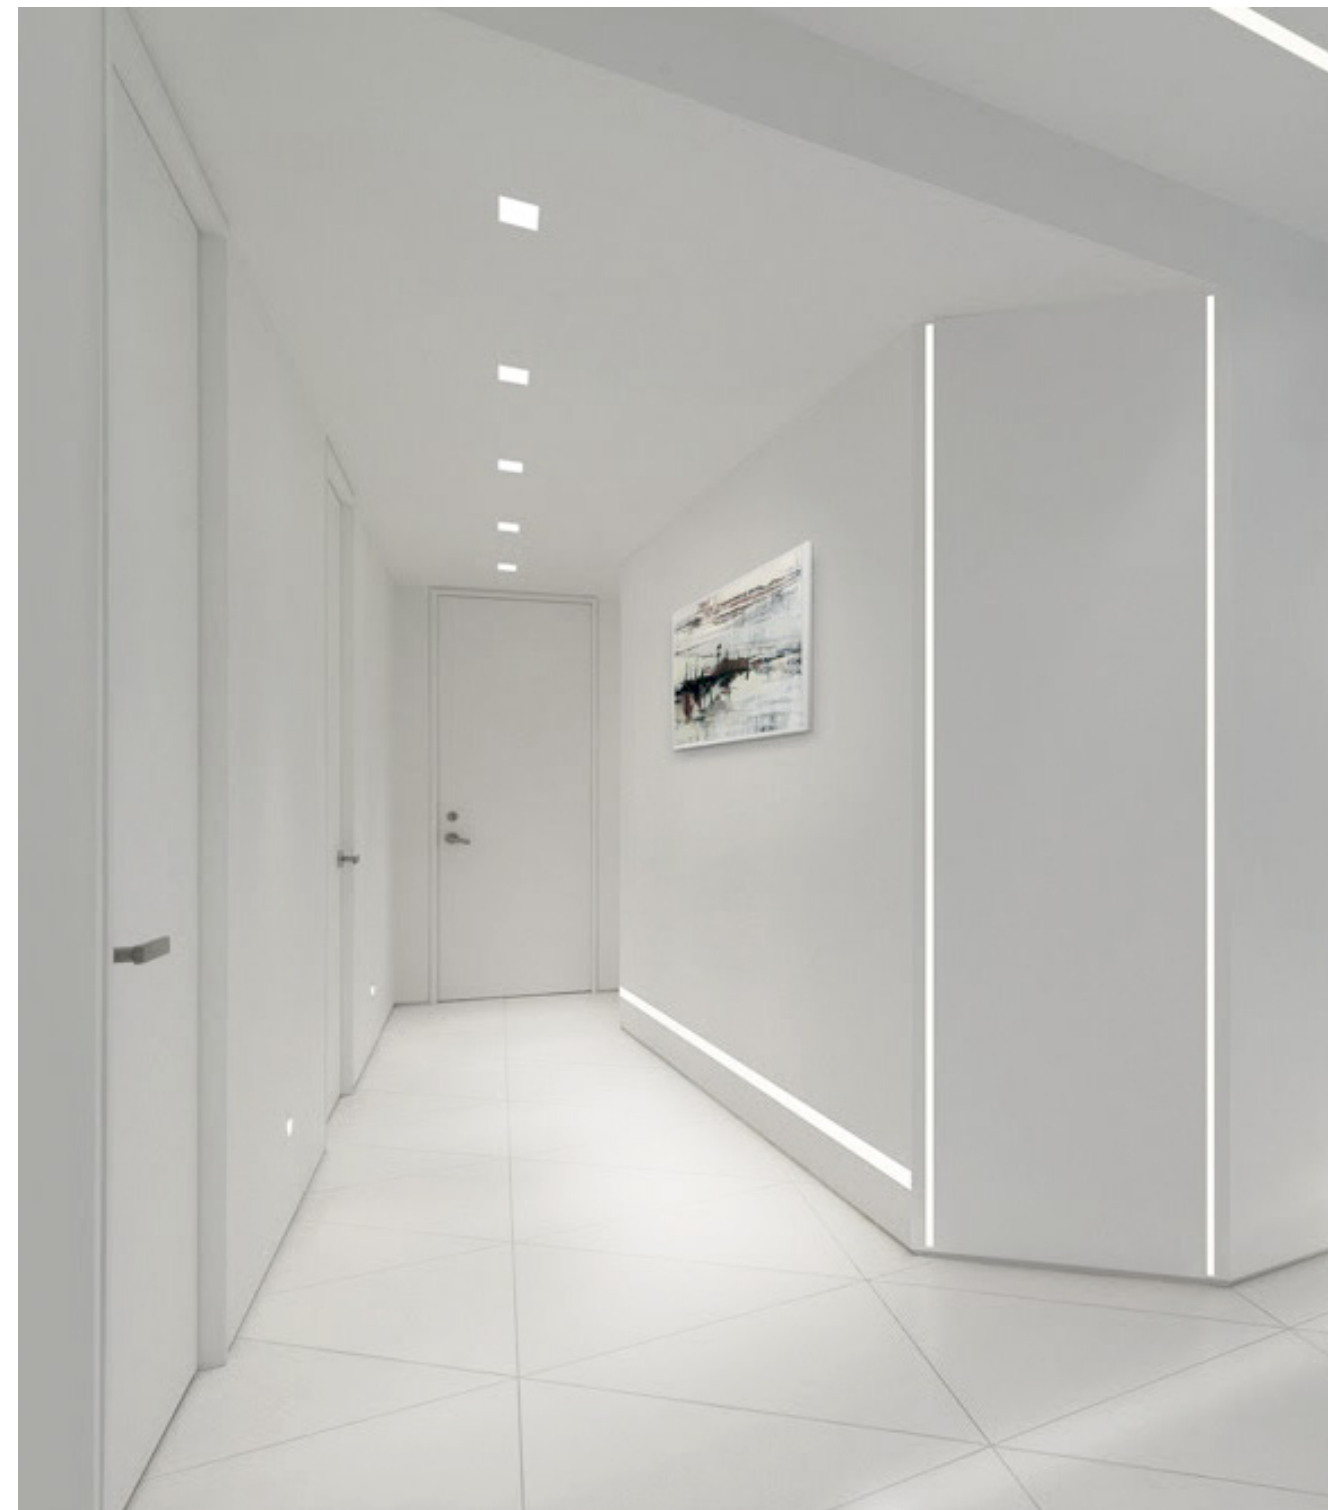

Ref:

SIRIUS 1xGU10 no incl

Color/Colour **Blanco Natural / Natural White**

Material **Escayola Inesplast / Inesplast Plaster**

Difusor/Difuser **Cristal / Glass**

Medidas/Dimensions **128x128x90 mm**

Corte/Cut **1 128x128 mm**

Bombilla Compatibles/Compatible Bulbs

GU10/PAR16   Módulo X1A7   Módulo X2A9   Módulo TRIDONIC