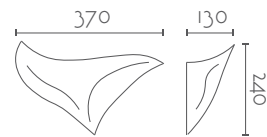

AVE

AVE

Ref:	Bombilla/Bulb
129	1xE27 LED no incl.
128	1xR7s 78 mm LED no incl
Color/Colour	Blanco Natural / Natural White
Material	Escayola Inesplast / Inesplast Plaster
Medidas/Dimensions	370x240x130 mm

AVE LED

Ref:	Color °K	Bombilla/Bulb	Regulable
129/LED	27 | 2700K	LED 12W 1820Lm	✗
129/DIM	30 | 3000K	LED 8W 1340Lm Dimmable	✓

DIVA

DIVA

Ref:	Bombilla/Bulb
105	1xE27 LED no incl.
104	1xR7s 78 mm LED no incl
Color/Colour	Blanco Natural / Natural White
Material	Escayola Inesplast / Inesplast Plaster
Medidas/Dimensions	400x200x140 mm

DIVA LED

Ref:	Color °K	Bombilla/Bulb	Regulable
105/LED	27 | 2700K	LED 12W 1820Lm	✗
105/DIM	30 | 3000K	LED 8W 1340Lm Dimmable	✓

TEA

TEA

Ref:	Bombilla/Bulb
120	1xE27 LED no incl.
119	1xR7s 78 mm LED no incl
Color/Colour	Blanco Natural / Natural White
Material	Escayola Inesplast / Inesplast Plaster
Medidas/Dimensions	410x200x110 mm

TEA LED

Ref:	Color °K	Bombilla/Bulb	Regulable
120/LED	27 | 2700K	LED 12W 1820Lm	✗
120/DIM	30 | 3000K	LED 8W 1340Lm Dimmable	✓