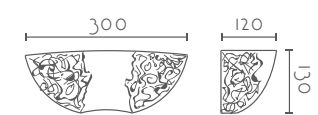

ATENEA

ATENEA

Ref:	Bombilla/Bulb
293	1xE27 LED no incl.
294	1xR7s 78 mm LED no incl
Color/Colour	Blanco Natural / Natural White
Material	Escayola Inesplast / Inesplast Plaster
Medidas/Dimensions	300x110x140 mm

ATENEA LED

Ref:	Color °K	Bombilla/Bulb	Regulable
293/LED	27 | 2700K	LED 12W 1820Lm	✗
293/DIM	30 | 3000K	LED 8W 1340Lm Dimmable	✓

ORION

ORION

Ref:	Bombilla/Bulb
295	1xE27 LED no incl.
296	1xR7s 78 mm LED no incl
Color/Colour	Blanco Natural / Natural White
Material	Escayola Inesplast / Inesplast Plaster
Medidas/Dimensions	300x110x140 mm

ORION LED

Ref:	Color °K	Bombilla/Bulb	Regulable
295/LED	27 | 2700K	LED 12W 1820Lm	✗
295/DIM	30 | 3000K	LED 8W 1340Lm Dimmable	✓

ITACA

ITACA

Ref:	Bombilla/Bulb
359	1xE27 LED no incl.
360	1xR7s 118 mm LED no incl
Color/Colour	Blanco Natural / Natural White
Material	Escayola Inesplast / Inesplast Plaster
Medidas/Dimensions	300x130x120mm

ITACA LED

Ref:	Color °K	Bombilla/Bulb	Regulable
359/LED	27 | 2700K	LED 12W 1820Lm	✗
359/DIM	30 | 3000K	LED 8W 1340Lm Dimmable	✓

ROCA

ROCA

Ref:	Bombilla/Bulb
188	1xE27 LED no incl.
189	1xR7s 118 mm LED no incl
Color/Colour	Blanco Natural / Natural White
Material	Escayola Inesplast / Inesplast Plaster
Medidas/Dimensions	330x135x135mm

ROCA LED

Ref:	Color °K	Bombilla/Bulb	Regulable
188/LED	27 | 2700K	LED 12W 1820Lm	✗
188/DIM	30 | 3000K	LED 8W 1340Lm Dimmable	✓