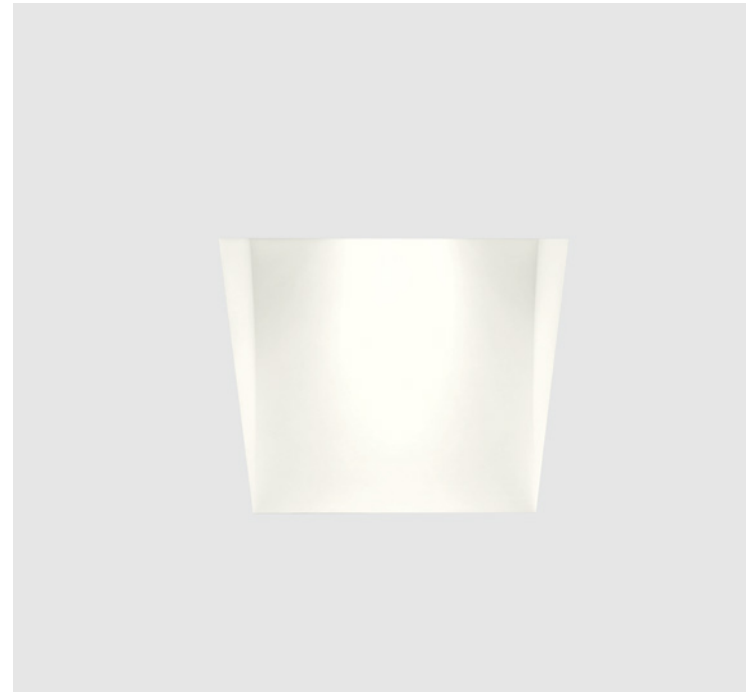

METRO

Ref:	
METRO	1xG9 4W 315Lm 3000°K incl.
Color/Colour	Blanco Natural / Natural White
Material	Escayola Inesplast / Inesplast Plaster
Medidas/Dimensions	252x197x67 mm
Corte/Cut	252x197 mm

Bombilla Compatibles/Compatible Bulbs

G9