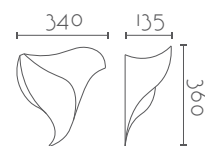

MAGNO

MAGNO

Ref:	Bombilla/Bulb
30	1xE27 LED no incl.
26	1xR7s 118 mm LED no incl
Color/Colour	Blanco Natural / Natural White
Material	Escayola Inesplast / Inesplast Plaster
Medidas/Dimensions	340x360x135 mm

MAGNO LED

Ref:	Color °K	Bombilla/Bulb	Regulable
30/LED	27 | 2700K	LED 12W 1820Lm	✗
30/DIM	30 | 3000K	LED 8W 1340Lm Dimmable	✓

COR

COR

Ref:	Bombilla/Bulb
83	1xE27 LED no incl.
82	1xR7s 118 mm LED no incl
Color/Colour	Blanco Natural / Natural White
Material	Escayola Inesplast / Inesplast Plaster
Medidas/Dimensions	300x220x190mm

COR LED

Ref:	Color °K	Bombilla/Bulb	Regulable
83/LED	27 | 2700K	LED 12W 1820Lm	✗
83/DIM	30 | 3000K	LED 8W 1340Lm Dimmable	✓