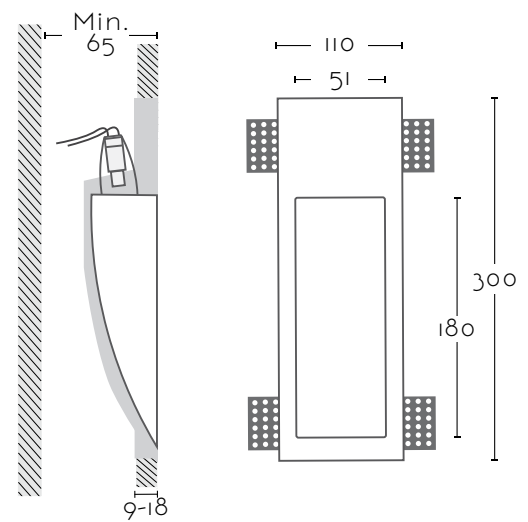

Bombilla Compatibles/Compatible Bulbs

G9