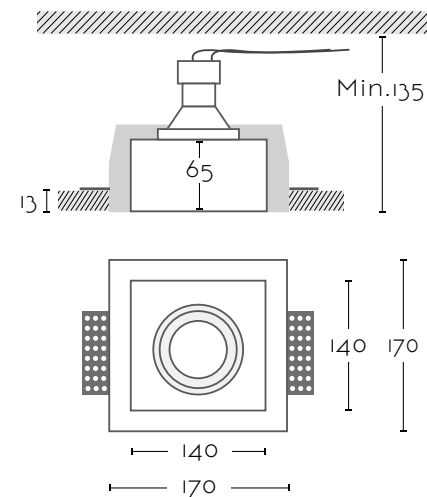

Ref:	
ATOS 1	1xGU10 no incl
Color/Colour	Blanco Natural / Natural White
Material	Escayola Inesplast / Inesplast Plaster
Medidas/Dimensions	170x170x75 mm
Corte/Cut	170x170 mm

Bombilla Compatibles/Compatible Bulbs			
GU10/PAR16	Módulo X1A7	Módulo X2A9	Módulo TRIDONIC