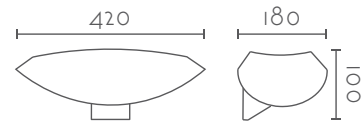

INÉS

INÉS

Ref:	Bombilla/Bulb
305	1xE27 LED no incl.
306	1xR7s 118 mm LED no incl
Color/Colour	Blanco Natural / Natural White
Material	Escayola Inesplast / Inesplast Plaster
Medidas/Dimensions	280x140x140 mm

INÉS LED

Ref:	Color °K	Bombilla/Bulb	Regulable
305/LED	27 | 2700K	LED 12W 1820Lm	✗
305/DIM	30 | 3000K	LED 8W 1340Lm Dimmable	✓

APOLO

APOLO

Ref:	Bombilla/Bulb
301	1xE27 LED no incl.
302	1xR7s 118 mm LED no incl
Color/Colour	Blanco Natural / Natural White
Material	Escayola Inesplast / Inesplast Plaster
Medidas/Dimensions	420x100x180mm

APOLO LED

Ref:	Color °K	Bombilla/Bulb	Regulable
301/LED	27 | 2700K	LED 12W 1820Lm	✗
301/DIM	30 | 3000K	LED 8W 1340Lm Dimmable	✓

CRETA

CRETA

Ref:	Bombilla/Bulb
539	1xE27 LED no incl.
540	1xR7s 78 mm LED no incl
Color/Colour	Blanco Natural / Natural White
Material	Escayola Inesplast / Inesplast Plaster
Medidas/Dimensions	400x140x200 mm

CRETA LED

Ref:	Color °K	Bombilla/Bulb	Regulable
539/LED	27 | 2700K	LED 12W 1820Lm	✗
539/DIM	30 | 3000K	LED 8W 1340Lm Dimmable	✓