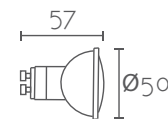

LÁMPARA LED GU10

REFERENCIA	W	~W	COLOR	LM	V	Hz
GU107120.30	7	50	3000°K	550	220-240	50/60