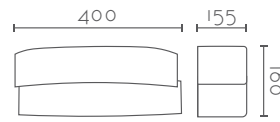

PALACE 300

PALACE 300

Ref:	Bombilla/Bulb
275	1xE27 LED no incl.
276	1xR7s 118 mm LED no incl
Color/Colour	Blanco Natural / Natural White
Material	Escayola Inesplast / Inesplast Plaster
Medidas/Dimensions	300x160x155 mm

PALACE 300 LED

Ref:	Color °K	Bombilla/Bulb	Regulable
275/LED	27 | 2700K	LED 12W 1820Lm	✗
275/DIM	30 | 3000K	LED 16W 2520Lm Dimmable	✓

PALACE 400

PALACE 400

Ref:	Bombilla/Bulb
277	1xE27 LED no incl.
278	1xR7s 118 mm LED no incl
Color/Colour	Blanco Natural / Natural White
Material	Escayola Inesplast / Inesplast Plaster
Medidas/Dimensions	400x160x155mm

PALACE 400 LED

Ref:	Color °K	Bombilla/Bulb	Regulable
277/LED	27 | 2700K	LED 18W 2730Lm	✗
277/DIM	30 | 3000K	LED 16W 2520Lm Dimmable	✓

NEXUS LED

NEXUS LED

Ref:	Color °K	Bombilla/Bulb	Regulable
576/LED	27 | 2700K	LED 12W 1820Lm	✗
576/DIM	30 | 3000K	LED 8W 1340Lm Dimmable	✓
Color/Colour	Blanco Natural / Natural White		
Material	Escayola Inesplast / Inesplast Plaster		
Medidas/Dimensions	330x110x76 mm