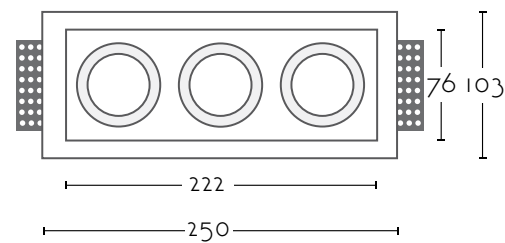

Ref:	
DICRO 3	3xGU10 no incl
Color/Colour	Blanco Natural / Natural White
Material	Escayola Inesplast / Inesplast Plaster
Medidas/Dimensions	250x103x75 mm
Corte/Cut	250x103 mm

Bombilla Compatibles/Compatible Bulbs			
GU10/PAR16	Módulo X1A7	Módulo X2A9	Módulo TRIDONIC