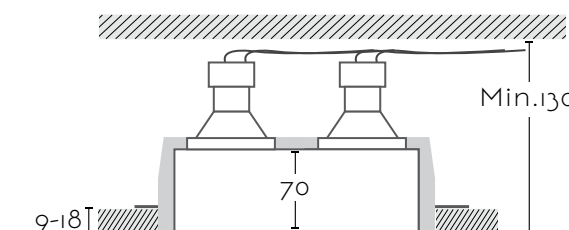

Bombilla Compatibles/Compatible Bulbs