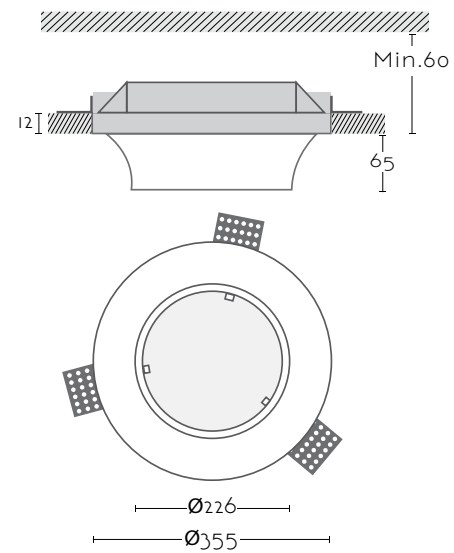

NINA

Ref:	
NINA.30	LED 24.9W 3120Lm 3000°K Inc.
Color/Colour	Blanco Natural / Natural White
Material	Escayola Inesplast / Inesplast Plaster
Difusor/Difuser	Cristal/Glass
Medidas/Dimensions	355x125 mm
Corte/Cut	Ø355 mm