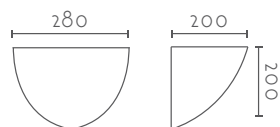

ESFERA CORNER 280