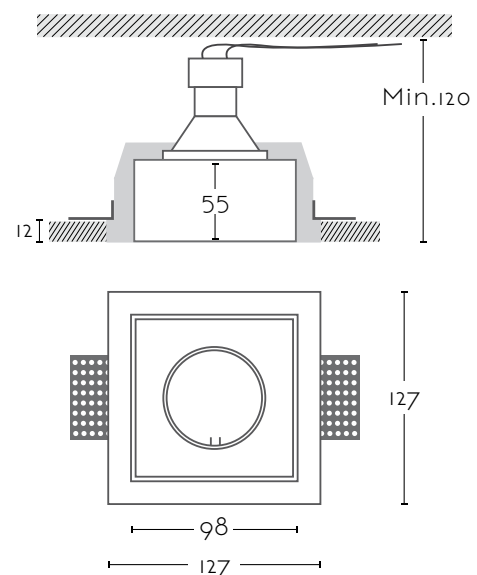

Bombilla Compatibles/Compatible Bulbs

GU10/PAR16   Módulo X1A7