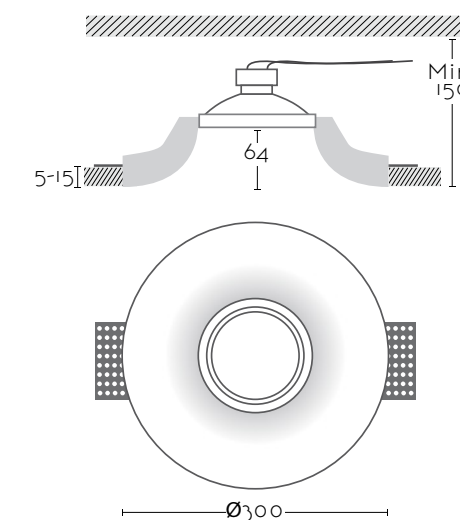

plaster iluminación invisible integrada 65