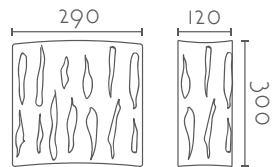

FERRO

FERRO

Ref:	Bombilla/Bulb
312	1xE27 LED no incl.
312/0	1xR7s 118 mm LED no incl
Color/Colour	Blanco Natural / Natural White
Material	Escayola Inesplast / Inesplast Plaster
Medidas/Dimensions	295x290x150 mm

ZINC

ZINC

Ref:	Bombilla/Bulb
311	1xE27 LED no incl.
311/0	1xR7s 118 mm LED no incl
Color/Colour	Blanco Natural / Natural White
Material	Escayola Inesplast / Inesplast Plaster
Medidas/Dimensions	300x290x120 mm

OXID

OXID

Ref:	Bombilla/Bulb
313	1xE27 LED no incl.
313/0	1xR7s 118 mm LED no incl
Color/Colour	Blanco Natural / Natural White
Material	Escayola Inesplast / Inesplast Plaster
Medidas/Dimensions	290x300x120 mm