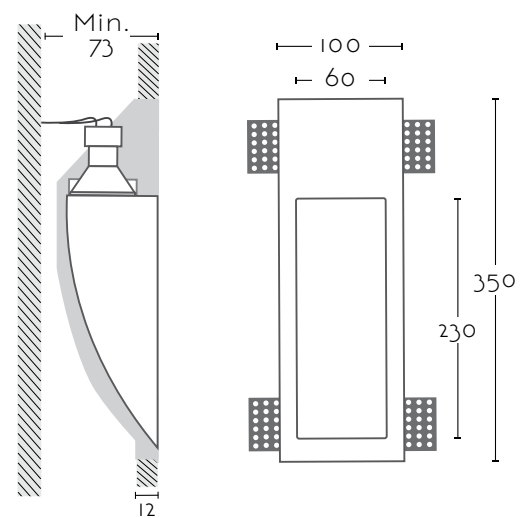

Bombilla Compatibles/Compatible Bulbs

GU10/PAR16   Módulo X1A7