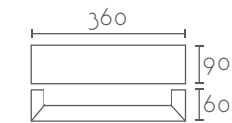

JAIRO 220

JAIRO 220

Ref:	Bombilla/Bulb
JAIRO	1xG9 LED no incl.
Color/Colour	Blanco Natural / Natural White
Material	Escayola Inesplast / Inesplast Plaster Difusor + Tapa Cristal / Glass Diffuser + Tape
Medidas/Dimensions	220x75x75 mm

GILDA 360

GILDA 360 ^{New}

Ref:	Bombilla/Bulb
GILDA	2xG9 LED no incl.
Color/Colour	Blanco Natural / Natural White
Material	Escayola Inesplast / Inesplast Plaster
Medidas/Dimensions	360x90x60 mm

LUCIO 290

LUCIO 290

Ref:	Bombilla/Bulb
LUCIO	2xG9 LED no incl.
Color/Colour	Blanco Natural / Natural White
Material	Escayola Inesplast / Inesplast Plaster Difusor Cristal / Glass Diffuser
Medidas/Dimensions	290x90x90 mm