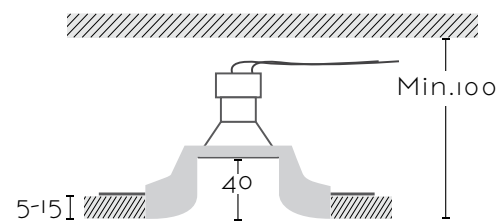

Ref:

ZINNIA 1xGU10 no incl

Color/Colour **Blanco Natural / Natural White**

Material **Escayola Inesplast / Inesplast Plaster**

Medidas/Dimensions **120x120x45 mm**

Corte/Cut **120x120 mm**

Bombilla Compatibles/Compatible Bulbs

GU10/PAR16

Módulo X1A7