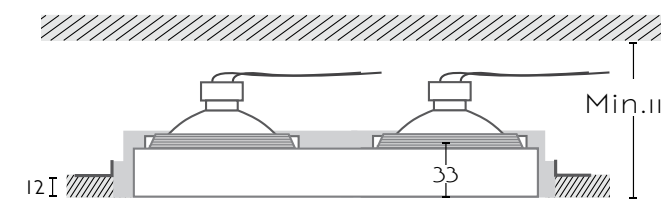

Bombilla Compatibles/Compatible Bulbs

GU10-AR111CH GU10-AR111