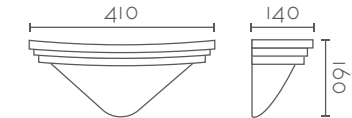

VERA

VERA

Ref:	Bombilla/Bulb
437	1xE27 LED no incl.
438	1xR7s 118 mm LED no incl
Color/Colour	Blanco Natural / Natural White
Material	Escayola Inesplast / Inesplast Plaster
Medidas/Dimensions	355x165x160 mm

VERA LED

Ref:	Color °K	Bombilla/Bulb	Regulable
437/LED	27 | 2700K	LED 18W 2730Lm	✗
437/DIM	30 | 3000K	LED 16W 2550Lm Dimmable	✓

ALFA 310

ALFA 310

Ref:	Bombilla/Bulb
431	1xE27 LED no incl.
432	1xR7s 78 mm LED no incl
Color/Colour	Blanco Natural / Natural White
Material	Escayola Inesplast / Inesplast Plaster
Medidas/Dimensions	310x150x130 mm

ALFA 310 LED

Ref:	Color °K	Bombilla/Bulb	Regulable
431/LED	27 | 2700K	LED 12W 1820Lm	✗
431/DIM	30 | 3000K	LED 8W 1340Lm Dimmable	✓

ALFA 410

ALFA 410

Ref:	Bombilla/Bulb
429	1xE27 LED no incl.
430	1xR7s 118 mm LED no incl
Color/Colour	Blanco Natural / Natural White
Material	Escayola Inesplast / Inesplast Plaster
Medidas/Dimensions	410x160x140 mm

ALFA 410 LED

Ref:	Color °K	Bombilla/Bulb	Regulable
429/LED	27 | 2700K	LED 12W 1820Lm	✗
429/DIM	30 | 3000K	LED 8W 1340Lm Dimmable	✓