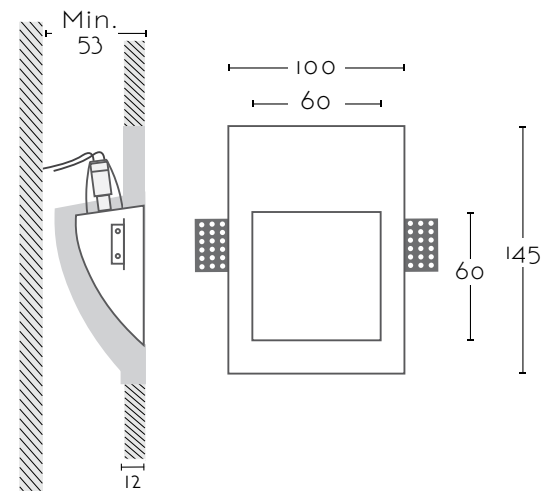

Ref:

ALELI 1xG9 4W 315Lm 3000°K incl.

Color/Colour **Blanco Natural / Natural White**

Material **Escayola Inesplast / Inesplast Plaster**

Medidas/Dimensions **100x145x53 mm**

Corte/Cut **100x145 mm**

Bombilla Compatibles/Compatible Bulbs

G9