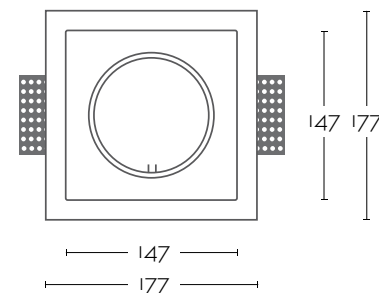

Ref:

CARLA 1 1xGU10 AR111 no incl

Color/Colour **Blanco Natural / Natural White**

Material **Escayola Inesplast / Inesplast Plaster**

Medidas/Dimensions **177x177x45 mm**

Corte/Cut **177x177 mm**

Bombilla Compatibles/Compatible Bulbs

GU10-AR111CH GU10-AR111