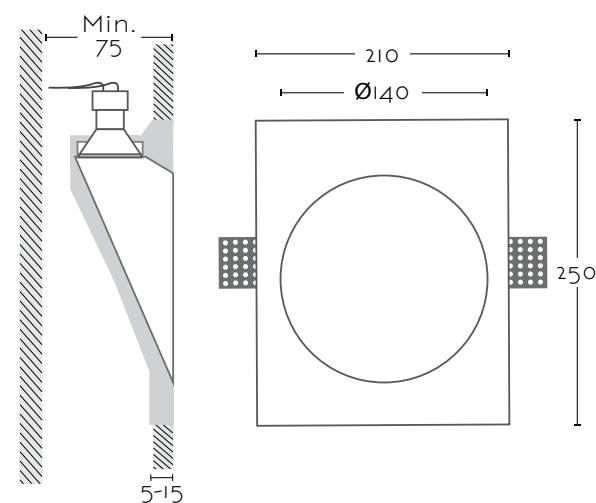

Bombilla Compatibles/Compatible Bulbs

GU10/PAR16   Módulo X1A7