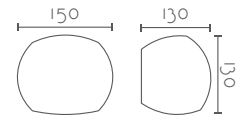

LIZ 150

LIZ 150

Ref:	Bombilla/Bulb
LIZ	1xG9 LED no incl.
Color/Colour	Blanco Natural / Natural White
Material	Escayola Inesplast / Inesplast Plaster
Medidas/Dimensions	150x100x120 mm

ELSA 150

ELSA 150

Ref:	Bombilla/Bulb
ELSA	1xG9 LED no incl.
Color/Colour	Blanco Natural / Natural White
Material	Escayola Inesplast / Inesplast Plaster
Medidas/Dimensions	150x130x130 mm