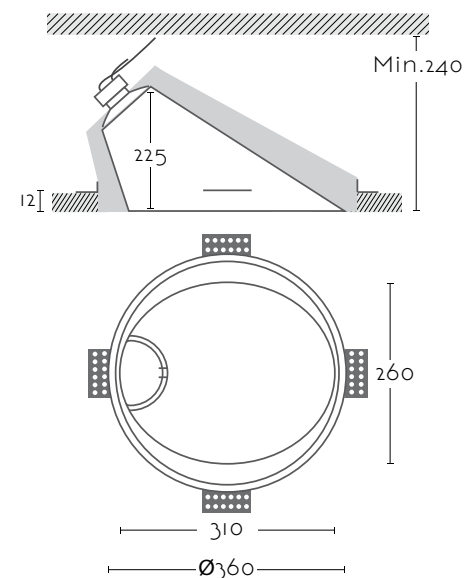

Bombilla Compatibles/Compatible Bulbs

GU10-AR111CH   GU10-AR111