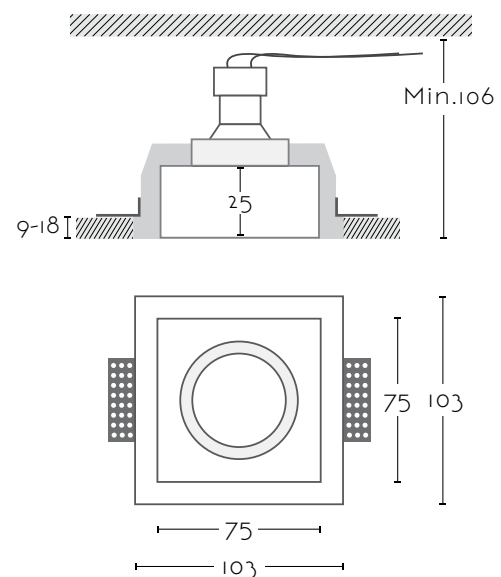

Bombilla Compatibles/Compatible Bulbs