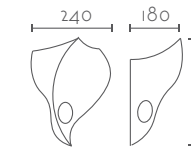

### ESTELA

Ref:	Bombilla/Bulb
99	1xE27 LED no incl.
98	1xR7s 78 mm LED no incl
Color/Colour	Blanco Natural / Natural White
Material	Escayola Inesplast / Inesplast Plaster
Medidas/Dimensions	240x280x180 mm