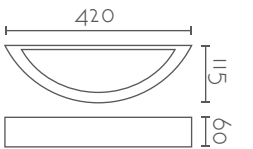

LARA 355

LARA 355 ^{New}

Ref:	Bombilla/Bulb
LARA	1xE27 LED no incl.
Color/Colour	Blanco Natural / Natural White
Material	Escayola Inesplast / Inesplast Plaster Difusor Cristal / Cristal Diffuser
Medidas/Dimensions	355x105x135 mm

NORA 320

NORA 320 LED

Ref:	Color °K	Bombilla/Bulb	Regulable
NOR320/LED	27 | 2700K	LED 12W 1820Lm	✗
NOR320/DIM	30 | 3000K	LED 16W 2520Lm Dimmable	✓
Color/Colour	Blanco Natural / Natural White		
Material	Escayola Inesplast / Inesplast Plaster Difusor + Tapa Cristal / Glass Diffuser + Tape		
Medidas/Dimensions	320x60x115 mm		

CRONOS 370

CRONOS 370

Ref:	Bombilla/Bulb
535B	1xR7s 118 mm LED no incl
Color/Colour	Blanco Natural / Natural White
Material	Escayola Inesplast / Inesplast Plaster Difusor Pergamino / Parchment Paper Diffuser
Medidas/Dimensions	370x104x100 mm

CRONOS 370 LED

Ref:	Color °K	Bombilla/Bulb	Regulable
534B/LED	27 | 2700K	LED 12W 1820Lm	✗
534B/DIM	30 | 3000K	LED 16W 2520Lm Dimmable	✓

NORA 420

NORA 420 LED

Ref:	Color °K	Bombilla/Bulb	Regulable
NOR420/LED	27 | 2700K	LED 12W 1820Lm	✗
NOR420/DIM	30 | 3000K	LED 16W 2520Lm Dimmable	✓
Color/Colour	Blanco Natural / Natural White		
Material	Escayola Inesplast / Inesplast Plaster Difusor + Tapa Cristal / Glass Diffuser + Tape		
Medidas/Dimensions	420x60x115 mm