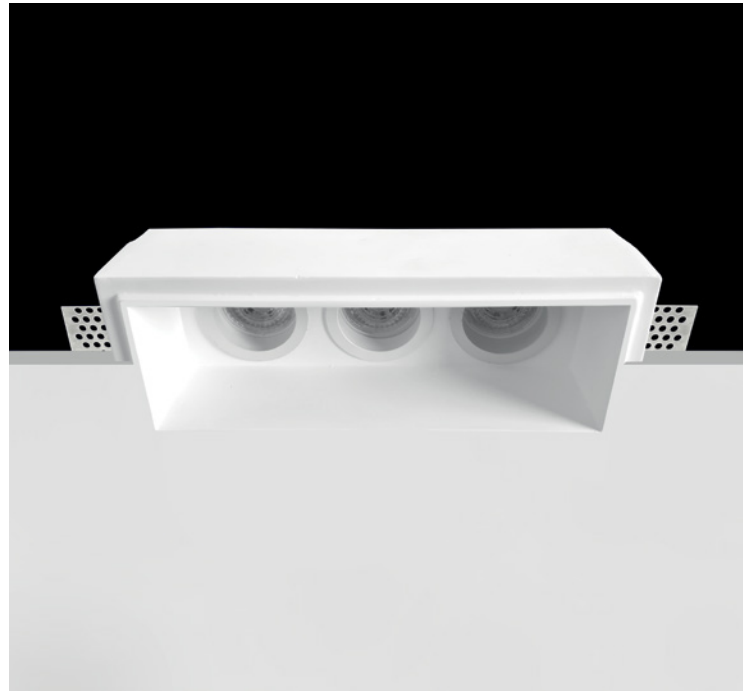

DICRO 3

Ref:	
DICRO 3	3xGU10 no incl
Color/Colour	Blanco Natural / Natural White
Material	Escayola Inesplast / Inesplast Plaster
Medidas/Dimensions	250x103x75 mm
Corte/Cut	250x103 mm

Bombilla Compatibles/Compatible Bulbs			
GU10/PAR16	Módulo X1A7	Módulo X2A9	Módulo TRIDONIC