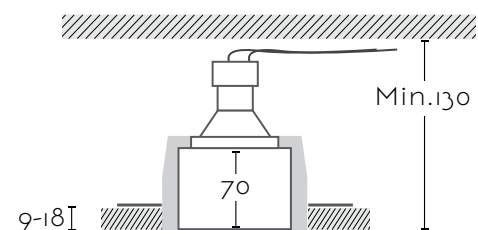

Bombilla Compatibles/Compatible Bulbs