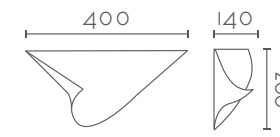

AVE

AVE

Ref:	Bombilla/Bulb
129	1xE27 LED no incl.
128	1xR7s 78 mm LED no incl
Color/Colour	Blanco Natural / Natural White
Material	Escayola Inesplast / Inesplast Plaster
Medidas/Dimensions	370x240x130 mm

AVE LED

Ref:	Color °K	Bombilla/Bulb	Regulable
129/LED	27 | 2700K	LED 12W 1820Lm	✗
129/DIM	30 | 3000K	LED 8W 1340Lm Dimmable	✓

DIVA

DIVA

Ref:	Bombilla/Bulb
105	1xE27 LED no incl.
104	1xR7s 78 mm LED no incl
Color/Colour	Blanco Natural / Natural White
Material	Escayola Inesplast / Inesplast Plaster
Medidas/Dimensions	400x200x140 mm

DIVA LED

Ref:	Color °K	Bombilla/Bulb	Regulable
105/LED	27 | 2700K	LED 12W 1820Lm	✗
105/DIM	30 | 3000K	LED 8W 1340Lm Dimmable	✓

TEA

TEA

Ref:	Bombilla/Bulb
120	1xE27 LED no incl.
119	1xR7s 78 mm LED no incl
Color/Colour	Blanco Natural / Natural White
Material	Escayola Inesplast / Inesplast Plaster
Medidas/Dimensions	410x200x110 mm

TEA LED

Ref:	Color °K	Bombilla/Bulb	Regulable
120/LED	27 | 2700K	LED 12W 1820Lm	✗
120/DIM	30 | 3000K	LED 8W 1340Lm Dimmable	✓