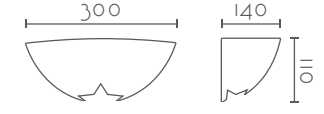

SPARTA

SPARTA

Ref:	Bombilla/Bulb
291	1xE27 LED no incl.
292	1xR7s 78 mm LED no incl
Color/Colour	Blanco Natural / Natural White
Material	Escayola Inesplast / Inesplast Plaster
Medidas/Dimensions	300x110x140 mm

SPARTA LED

Ref:	Color °K	Bombilla/Bulb	Regulable
291/LED	27 | 2700K	LED 12W 1820Lm	✗
291/DIM	30 | 3000K	LED 8W 1340Lm Dimmable	✓

ZEUS

ZEUS

Ref:	Bombilla/Bulb
289	1xE27 LED no incl.
290	1xR7s 78 mm LED no incl
Color/Colour	Blanco Natural / Natural White
Material	Escayola Inesplast / Inesplast Plaster
Medidas/Dimensions	300x110x140 mm

ZEUS LED

Ref:	Color °K	Bombilla/Bulb	Regulable
289/LED	27 | 2700K	LED 12W 1820Lm	✗
289/DIM	30 | 3000K	LED 8W 1340Lm Dimmable	✓