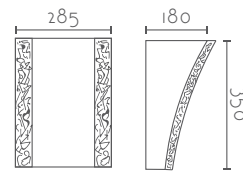

ARES

ARES

Ref:	Bombilla/Bulb
519	1xE27 LED no incl.
520	1xR7s 118 mm LED no incl
Color/Colour	Blanco Natural / Natural White
Material	Escayola Inesplast / Inesplast Plaster
Medidas/Dimensions	285x350x180mm

ARES LED

Ref:	Color °K	Bombilla/Bulb	Regulable
519/LED	27 | 2700K	LED 12W 1820Lm	✗
519/DIM	30 | 3000K	LED 8W 1340Lm Dimmable	✓

HERMES

HERMES

Ref:	Bombilla/Bulb
521	1xE27 LED no incl.
522	1xR7s 118 mm LED no incl
Color/Colour	Blanco Natural / Natural White
Material	Escayola Inesplast / Inesplast Plaster
Medidas/Dimensions	280x350x195mm

HERMES LED

Ref:	Color °K	Bombilla/Bulb	Regulable
521/LED	27 | 2700K	LED 12W 1820Lm	✗
521/DIM	30 | 3000K	LED 8W 1340Lm Dimmable	✓

NERVA

NERVA

Ref:	Bombilla/Bulb
307	1xE27 LED no incl.
308	1xR7s 118 mm LED no incl
Color/Colour	Blanco Natural / Natural White
Material	Escayola Inesplast / Inesplast Plaster
Medidas/Dimensions	285x300x160 mm

NERVA LED

Ref:	Color °K	Bombilla/Bulb	Regulable
307/LED	27 | 2700K	LED 12W 1820Lm	✗
307/DIM	30 | 3000K	LED 8W 1340Lm Dimmable	✓