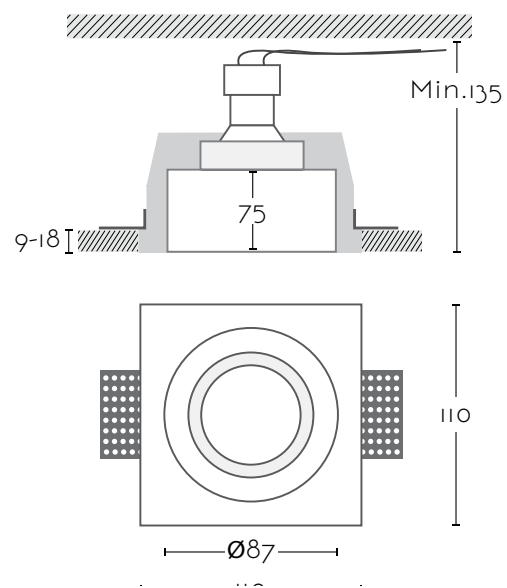

Ref:

PETRA 1xGU10 no incl

Color/Colour **Blanco Natural / Natural White**

Material **Escayola Inesplast / Inesplast Plaster**

Medidas/Dimensions **110x110x85 mm**

Corte/Cut **110x110 mm**

Bombilla Compatibles/Compatible Bulbs

GU10/PAR16

Módulo X1A7

Módulo X2A9

Módulo TRIDONIC