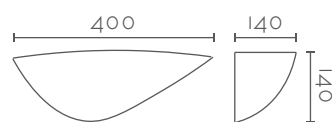

GAMMA

GAMMA

Ref:	Bombilla/Bulb
297	1xE27 LED no incl.
298	1xR7s 118 mm LED no incl
Color/Colour	Blanco Natural / Natural White
Material	Escayola Inesplast / Inesplast Plaster
Medidas/Dimensions	400x140x140 mm

GAMMA LED

Ref:	Color °K	Bombilla/Bulb	Regulable
297/LED	27 | 2700K	LED 12W 1820Lm	✗
297/DIM	30 | 3000K	LED 8W 1340Lm Dimmable	✓

BETA

BETA

Ref:	Bombilla/Bulb
299	1xE27 LED no incl.
300	1xR7s 118 mm LED no incl
Color/Colour	Blanco Natural / Natural White
Material	Escayola Inesplast / Inesplast Plaster
Medidas/Dimensions	400x140x140 mm

BETA LED

Ref:	Color °K	Bombilla/Bulb	Regulable
299/LED	27 | 2700K	LED 12W 1820Lm	✗
299/DIM	30 | 3000K	LED 8W 1340Lm Dimmable	✓