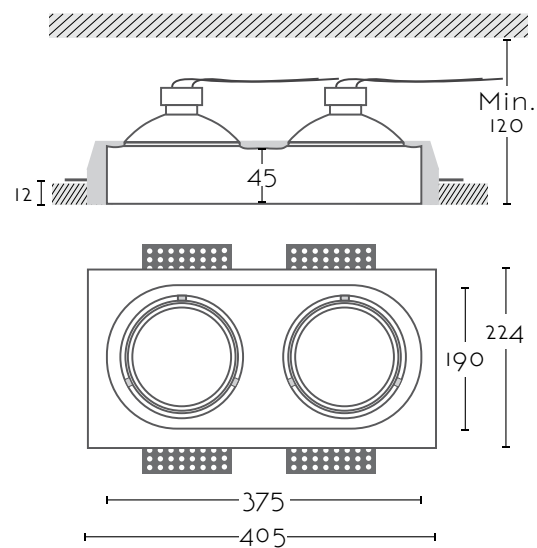

Bombilla Compatibles/Compatible Bulbs

GU10-AR111CH   GU10-AR111