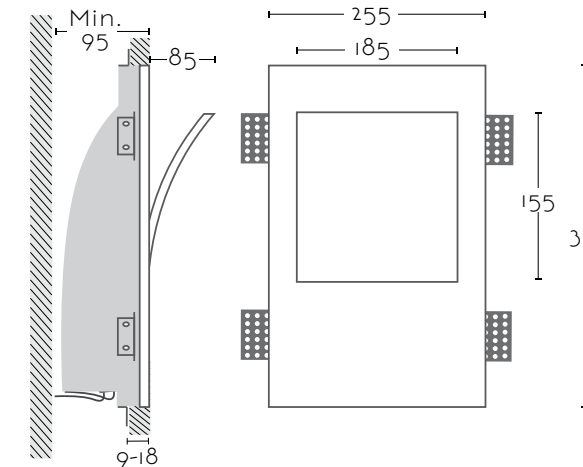

PRISCILA

Ref:	
PRISCILA	1xG9 4W 315Lm 3000°K incl.
Color/Colour	Blanco Natural / Natural White
Material	Escayola Inesplast / Inesplast Plaster
Medidas/Dimensions	400x400x40 mm
Corte/Cut	400x400 mm
Bombilla Compatibles/Compatible Bulbs	

G9

SEFORA

Ref:	
SEFORA	2xG9 no incl
Color/Colour	Blanco Natural / Natural White
Material	Escayola Inesplast / Inesplast Plaster
Medidas/Dimensions	255x312x95 mm
Corte/Cut	255x312 mm
Bombilla Compatibles/Compatible Bulbs	

G9