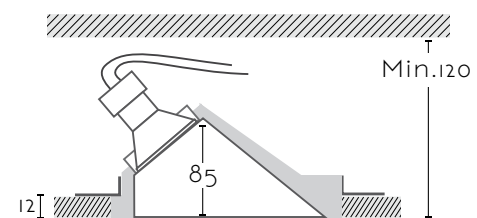

Ref:

SWING 1xGU10 no incl

Color/Colour **Blanco Natural / Natural White**

Material **Escayola Inesplast / Inesplast Plaster**

Medidas/Dimensions **154x103x95 mm**

Corte/Cut **154x103 mm**

Bombilla Compatibles/Compatible Bulbs

GU10/PAR16

Módulo X1A7

Módulo X2A9