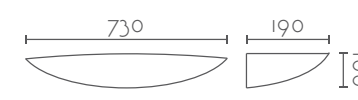

ESFERA ALTA 405

ESFERA ALTA 405

Ref:	Bombilla/Bulb
62	1xE27 LED no incl.
12	1xR7s 118 mm LED no incl
Color/Colour	Blanco Natural / Natural White
Material	Escayola Inesplast / Inesplast Plaster
Medidas/Dimensions	405x203x205 mm

ESFERA ALTA 405 LED

Ref:	Color °K	Bombilla/Bulb	Regulable
62/LED	27 | 2700K	LED 12W 1820Lm	✗
62/DIM	30 | 3000K	LED 8W 1340Lm Dimmable	✓

ESFERA 625

ESFERA 625

Ref:	Bombilla/Bulb
377	2xE27 LED no incl.
378	2xR7s 118 mm LED no incl
Color/Colour	Blanco Natural / Natural White
Material	Escayola Inesplast / Inesplast Plaster
Medidas/Dimensions	625x160x190 mm

ESFERA 625 LED

Ref:	Color °K	Bombilla/Bulb	Regulable
377/LED	27 | 2700K	LED 24W 3640Lm	✗
377/DIM	30 | 3000K	LED 24W 3640Lm Dimmable	✓

ESFERA 730

ESFERA 730

Ref:	Bombilla/Bulb
618	1xE27 LED no incl.
618/0	1xR7s 118 mm LED no incl
Color/Colour	Blanco Natural / Natural White
Material	Escayola Inesplast / Inesplast Plaster
Medidas/Dimensions	730x100x190 mm

ESFERA 730 LED

Ref:	Color °K	Bombilla/Bulb	Regulable
618/LED	27 | 2700K	LED 24W 3640Lm	✗
618/DIM	30 | 3000K	LED 24W 3640Lm Dimmable	✓