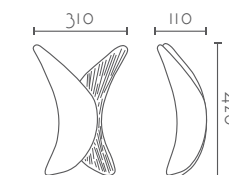

DARMA

DARMA

Ref:	Bombilla/Bulb
455	1xE27 LED no incl.
456	1xR7s 118 mm LED no incl
Color/Colour	Blanco Natural / Natural White
Material	Escayola Inesplast / Inesplast Plaster
Medidas/Dimensions	370x280x140 mm

DARMA LED

Ref:	Color °K	Bombilla/Bulb	Regulable
455/LED	27 | 2700K	LED 18W 2730Lm	✗
455/DIM	30 | 3000K	LED 16W 2550Lm Dimmable	✓

JAZZ

JAZZ

Ref:	Bombilla/Bulb
458	1xE27 LED no incl.
Color/Colour	Blanco Natural / Natural White
Material	Escayola Inesplast / Inesplast Plaster
Medidas/Dimensions	310x420x110 mm