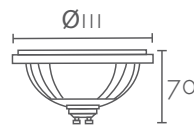

LÁMPARA LED GU10 AR111 CROMO

REFERENCIA	W	~W	COLOR	LM	V	Hz
GU10AR111CH.30	12	90	3000°K	900	220-240	50/60
GU10AR111CH.40			4000°K