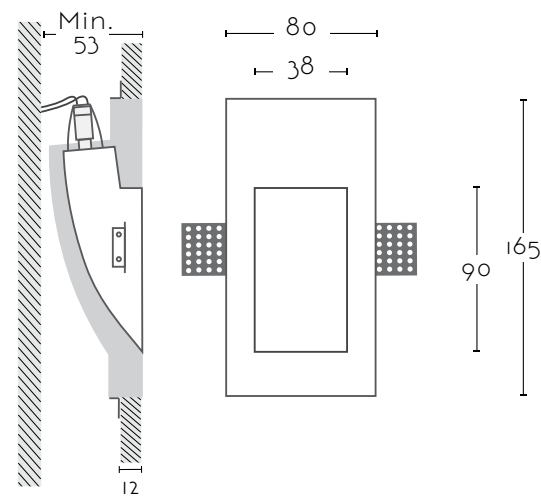

Ref:

ROSA 1xG9 4W 315Lm 3000°K incl.

Color/Colour **Blanco Natural / Natural White**

Material **Escayola Inesplast / Inesplast Plaster**

Medidas/Dimensions **165x80x53 mm**

Corte/Cut **165x80 mm**

Bombilla Compatibles/Compatible Bulbs

G9