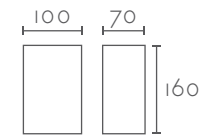

TEULA 160

TEULA 160 ^(New)

Ref:	Bombilla/Bulb
TEULA	1xG9 LED no incl.
Color/Colour	Blanco Natural / Natural White
Material	Escayola Inesplast / Inesplast Plaster
Medidas/Dimensions	100x160x70 mm

SIMA 150

SIMA 150

Ref:	Bombilla/Bulb
SIMA	1xG9 LED no incl.
Color/Colour	Blanco Natural / Natural White
Material	Escayola Inesplast / Inesplast Plaster
Medidas/Dimensions	150x150x70 mm

MUSA 160

MUSA 160 ^(New)

Ref:	Bombilla/Bulb
MUSA	1xG9 LED no incl.
Color/Colour	Blanco Natural / Natural White
Material	Escayola Inesplast / Inesplast Plaster
Medidas/Dimensions	100x160x70 mm