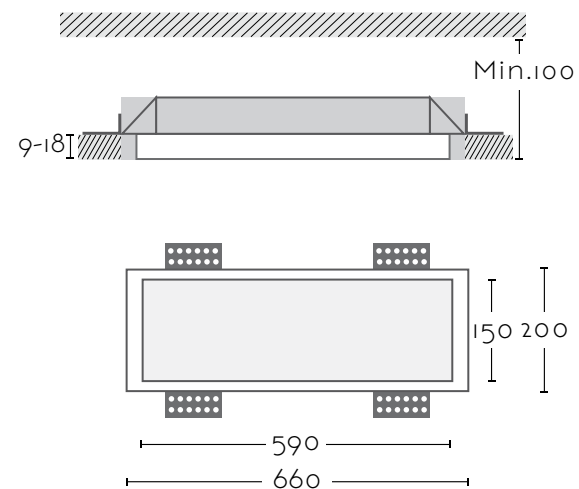

Ref:	Fuente de Luz
RUBY.30	LED 42W 6440Lm 3000°K Inc.
RUBY.40	LED 42W 6780Lm 4000°K Inc.
Color/Colour	Blanco Natural / Natural White
Material	Escayola Inesplast / Inesplast Plaster
Difusor/Difuser	Metacrilato/PMMA
Medidas/Dimensions	660x200x95 mm
Corte/Cut	660x200 mm