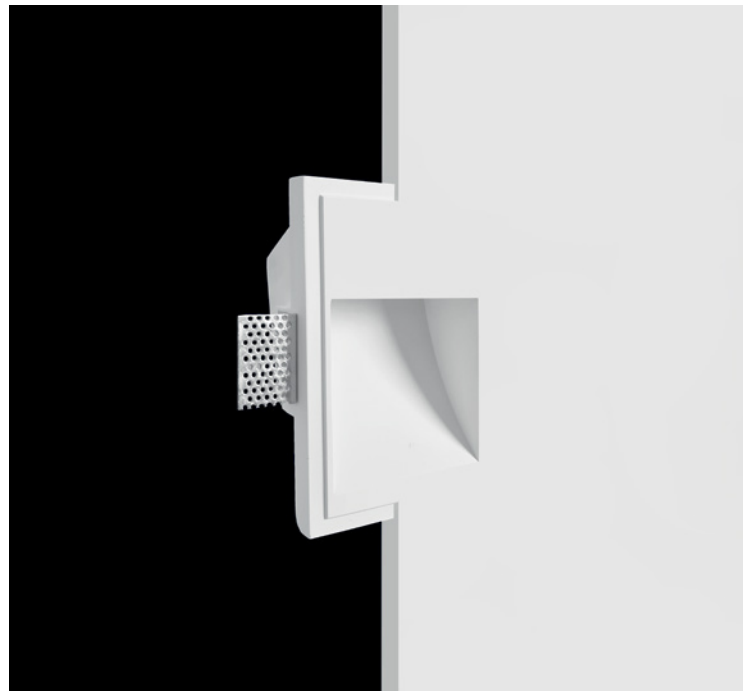

FOLK

Ref:

FOLK 1xG9 4W 315Lm 3000°K incl.

Color/Colour **Blanco Natural / Natural White**

Material **Escayola Inesplast / Inesplast Plaster**

Medidas/Dimensions **130x185x70 mm**

Corte/Cut **130x185 mm**

Bombilla Compatibles/Compatible Bulbs

G9