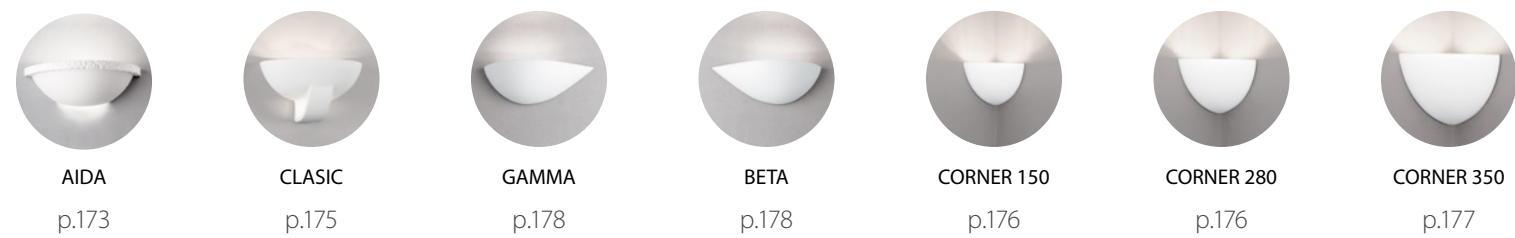

serie esferic / esferic serie