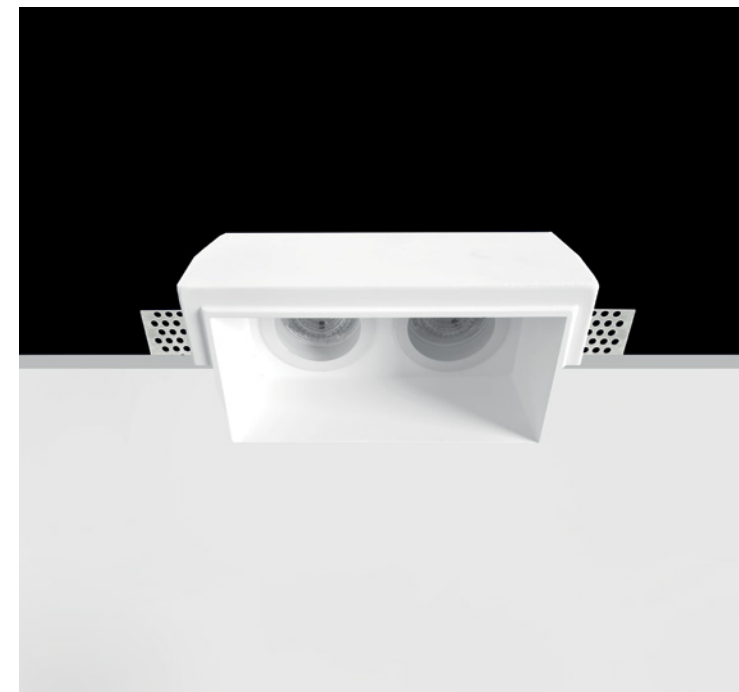

DICRO 1

Ref:	DICRO 1	1xGU10 no incl
Color/Colour	Blanco Natural / Natural White	
Material	Escayola Inesplast / Inesplast Plaster	
Medidas/Dimensions	103x103x75 mm	
Corte/Cut	103x103 mm	

Bombilla Compatibles/Compatible Bulbs

DICRO 2

Ref:	DICRO 2	2xGU10 no incl
Color/Colour	Blanco Natural / Natural White	
Material	Escayola Inesplast / Inesplast Plaster	
Medidas/Dimensions	175x103x75 mm	
Corte/Cut	175x103 mm	

Bombilla Compatibles/Compatible Bulbs