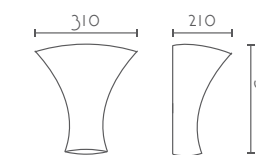

ENZO 240

ENZO 240

Ref:	Bombilla/Bulb
ENZO	2xGU10 LED no incl.
Color/Colour	Blanco Natural / Natural White
Material	Escayola Inesplast / Inesplast Plaster
Medidas/Dimensions	240xØ120x140 mm

DIAVOLO

DIAVOLO

Ref:	Bombilla/Bulb
549	2xGU10 LED no incl.
Color/Colour	Blanco Natural / Natural White
Material	Escayola Inesplast / Inesplast Plaster
Medidas/Dimensions	210x340x165 mm

VESUBIO

VESUBIO

Ref:	Bombilla/Bulb
547	1xGU10 + 1xE27 LED no incl.
548	1xGU10 + 1xR7S 78mm LED no incl.
Color/Colour	Blanco Natural / Natural White
Material	Escayola Inesplast / Inesplast Plaster
Medidas/Dimensions	310x300x210 mm