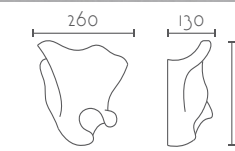

FLAMA

FLAMA

Ref:	Bombilla/Bulb
94	1xE27 LED no incl.
93	1xR7s 78 mm LED no incl
Color/Colour	Blanco Natural / Natural White
Material	Escayola Inesplast / Inesplast Plaster
Medidas/Dimensions	290x410x160 mm

FLAMA LED

Ref:	Color °K	Bombilla/Bulb	Regulable
94/LED	27 | 2700K	LED 12W 1820Lm	✗
94/DIM	30 | 3000K	LED 8W 1340Lm Dimmable	✓

FLETXA

FLETXA

Ref:	Bombilla/Bulb
51	1xE27 LED no incl.
49	1xR7s 118 mm LED no incl
Color/Colour	Blanco Natural / Natural White
Material	Escayola Inesplast / Inesplast Plaster
Medidas/Dimensions	420x210x140 mm

FLETXA LED

Ref:	Color °K	Bombilla/Bulb	Regulable
51/LED	27 | 2700K	LED 12W 1820Lm	✗
51/DIM	30 | 3000K	LED 8W 1340Lm Dimmable	✓

DANDY

DANDY

Ref:	Bombilla/Bulb
92	1xE27 LED no incl.
91	1xR7s 78 mm LED no incl
Color/Colour	Blanco Natural / Natural White
Material	Escayola Inesplast / Inesplast Plaster
Medidas/Dimensions	260x260x130 mm

DANDY LED

Ref:	Color °K	Bombilla/Bulb	Regulable
92/LED	27 | 2700K	LED 12W 1820Lm	✗
92/DIM	30 | 3000K	LED 8W 1340Lm Dimmable	✓