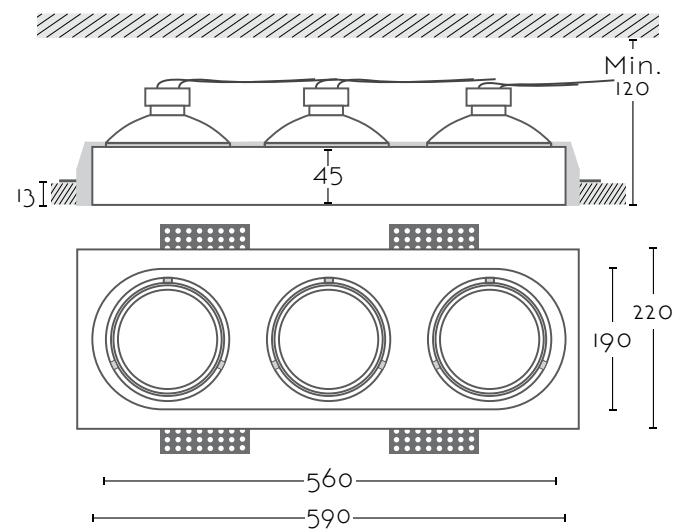

KU 3

Ref:

KU 3 3xGU10 AR111 no incl

Color/Colour **Blanco Natural / Natural White**

Material **Escayola Inesplast / Inesplast Plaster**

Medidas/Dimensions **590x220x52 mm**

Corte/Cut **590x220 mm**

Bombilla Compatibles/Compatible Bulbs

GU10-AR111CH GU10-AR111