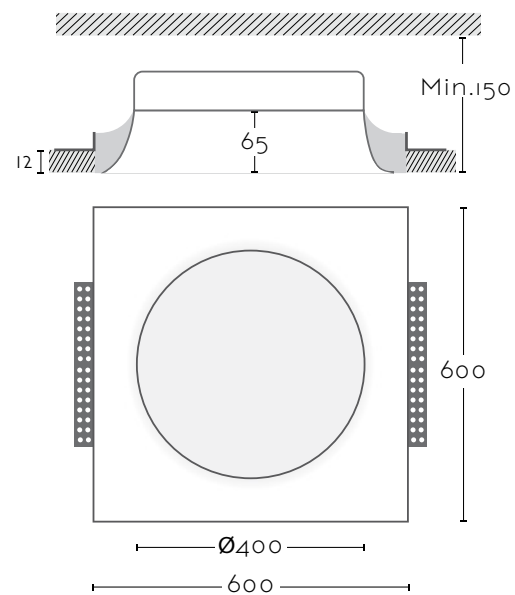

Ref:	Color °K	Fuente de Luz	Regulable
SUN600	30 | 3000K	LED 31.5W 4280-4480Lm	✘
SUN600/DIM	40 | 4000K	LED 31.5W 4280-4480Lm Dimmable	✔
Color/Colour	Blanco Natural / Natural White		
Material	Escayola Inesplast / Inesplast Plaster		
Difusor/Difuser	Metacrilato/PMMA		
Medidas/Dimensions	600x600x130 mm		
Corte/Cut	600x600 mm