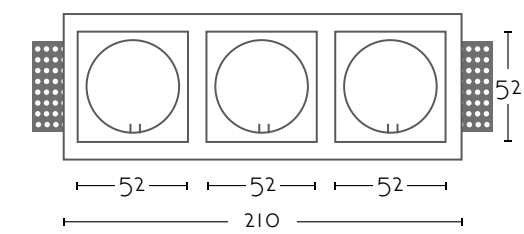

Ref:

IRIS 3 3xGU10 no incl

Color/Colour **Blanco Natural / Natural White**

Material **Escayola Inesplast / Inesplast Plaster**

Medidas/Dimensions **210x70x35 mm**

Corte/Cut **210x70 mm**

Bombilla Compatibles/Compatible Bulbs

GU10/PAR16

Módulo X1A7