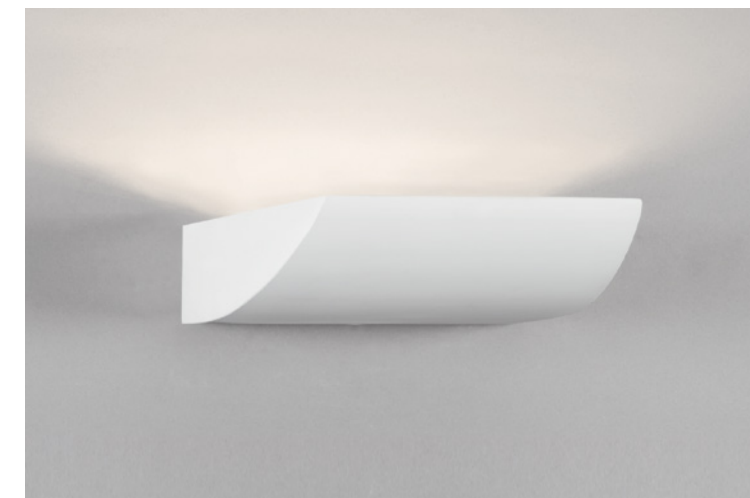

DIAMANT

DIAMANT

Ref:	Bombilla/Bulb
395	1xE27 LED no incl.
396	1xR7s 118 mm LED no incl
Color/Colour	Blanco Natural / Natural White
Material	Escayola Inesplast / Inesplast Plaster
Medidas/Dimensions	230x90x190 mm

DIAMANT LED

Ref:	Color °K	Bombilla/Bulb	Regulable
395/LED	27 | 2700K	LED 12W 1820Lm	✗
395/DIM	30 | 3000K	LED 8W 1340Lm Dimmable	✓