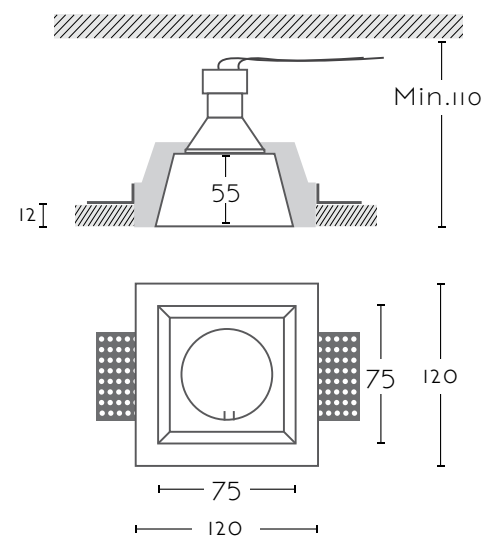

Bombilla Compatibles/Compatible Bulbs

GU10/PAR16   Módulo X1A7