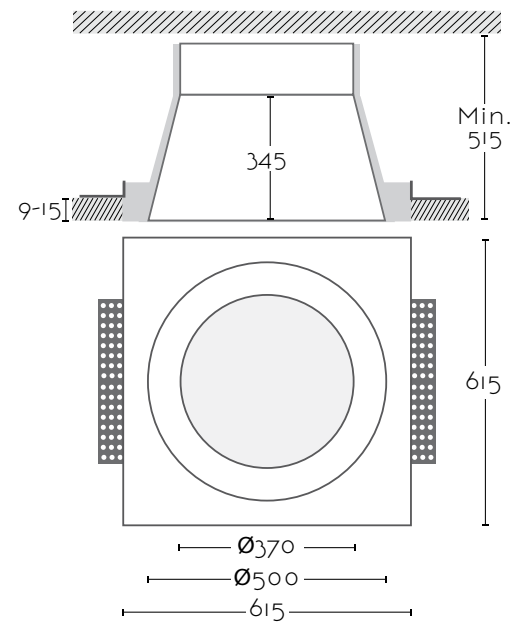

Ref:	Color °K	Fuente de Luz	Regulable
MOON600	30 | 3000K	LED 42W 6400-6780Lm	✗
MOON600/DIM	40 | 4000K	LED 42W 6400-6780Lm Dimmable	✓
Color/Colour	Blanco Natural / Natural White		
Material	Escayola Inesplast / Inesplast Plaster		
Difusor/Difuser	Metacrilato/PMMA		
Medidas/Dimensions	615x615x495 mm		
Corte/Cut	1 615x615 mm