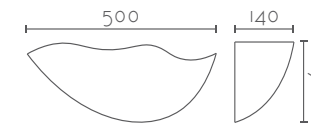

BRISA

BRISA

Ref:	Bombilla/Bulb
203	1xE27 LED no incl.
204	1xR7s 118 mm LED no incl
Color/Colour	Blanco Natural / Natural White
Material	Escayola Inesplast / Inesplast Plaster
Medidas/Dimensions	500x170x140 mm

BRISA LED

Ref:	Color °K	Bombilla/Bulb	Regulable
203/LED	27 | 2700K	LED 12W 1820Lm	✗
203/DIM	30 | 3000K	LED 8W 1340Lm Dimmable	✓

DUNA

DUNA

Ref:	Bombilla/Bulb
47	1xE27 LED no incl.
46	1xR7s 78 mm LED no incl
Color/Colour	Blanco Natural / Natural White
Material	Escayola Inesplast / Inesplast Plaster
Medidas/Dimensions	450x180x110 mm

DUNA LED

Ref:	Color °K	Bombilla/Bulb	Regulable
47/LED	27 | 2700K	LED 12W 1820Lm	✗
47/DIM	30 | 3000K	LED 8W 1340Lm Dimmable	✓