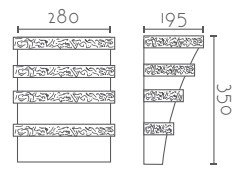

## HERMES

Ref:	Bombilla/Bulb
521	1xE27 LED no incl.
522	1xR7s 118 mm LED no incl
Color/Colour	Blanco Natural / Natural White
Material	Escayola Inesplast / Inesplast Plaster
Medidas/Dimensions	280x350x195mm