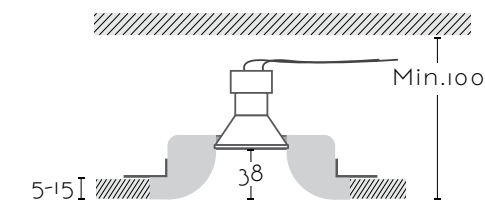

Bombilla Compatibles/Compatible Bulbs

GU10/PAR16   Módulo X1A7