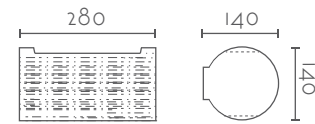

INÉS

INÉS

Ref:	Bombilla/Bulb
305	1xE27 LED no incl.
306	1xR7s 118 mm LED no incl
Color/Colour	Blanco Natural / Natural White
Material	Escayola Inesplast / Inesplast Plaster
Medidas/Dimensions	280x140x140 mm

INÉS LED

Ref:	Color °K	Bombilla/Bulb	Regulable
305/LED	27 | 2700K	LED 12W 1820Lm	✗
305/DIM	30 | 3000K	LED 8W 1340Lm Dimmable	✓

APOLO

APOLO

Ref:	Bombilla/Bulb
301	1xE27 LED no incl.
302	1xR7s 118 mm LED no incl
Color/Colour	Blanco Natural / Natural White
Material	Escayola Inesplast / Inesplast Plaster
Medidas/Dimensions	420x100x180mm

APOLO LED

Ref:	Color °K	Bombilla/Bulb	Regulable
301/LED	27 | 2700K	LED 12W 1820Lm	✗
301/DIM	30 | 3000K	LED 8W 1340Lm Dimmable	✓

CRETA

CRETA

Ref:	Bombilla/Bulb
539	1xE27 LED no incl.
540	1xR7s 78 mm LED no incl
Color/Colour	Blanco Natural / Natural White
Material	Escayola Inesplast / Inesplast Plaster
Medidas/Dimensions	400x140x200 mm

CRETA LED

Ref:	Color °K	Bombilla/Bulb	Regulable
539/LED	27 | 2700K	LED 12W 1820Lm	✗
539/DIM	30 | 3000K	LED 8W 1340Lm Dimmable	✓