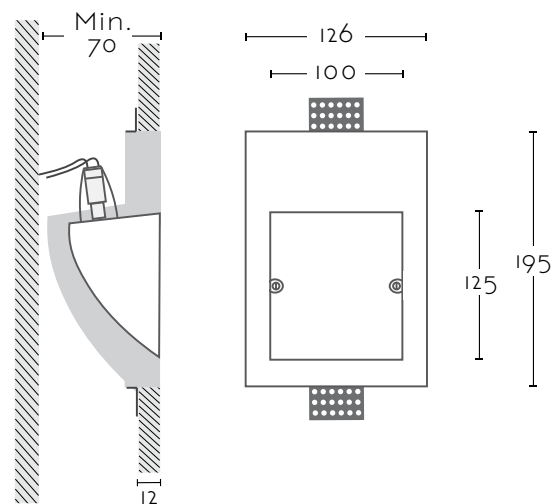

TWIST

Ref:	
TWIST	1xG9 no incl
Color/Colour	Blanco Natural / Natural White
Material	Escayola Inesplast / Inesplast Plaster
Difusor/Difuser	Cristal / Glass
Medidas/Dimensions	126x195x70 mm
Corte/Cut	1 126x195 mm

Bombilla Compatibles/Compatible Bulbs

G9