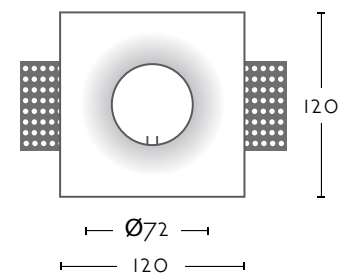

ZINNIA

Ref:

ZINNIA 1xGU10 no incl

Color/Colour **Blanco Natural / Natural White**

Material **Escayola Inesplast / Inesplast Plaster**

Medidas/Dimensions **120x120x45 mm**

Corte/Cut **120x120 mm**

Bombilla Compatibles/Compatible Bulbs

GU10/PAR16

Módulo X1A7