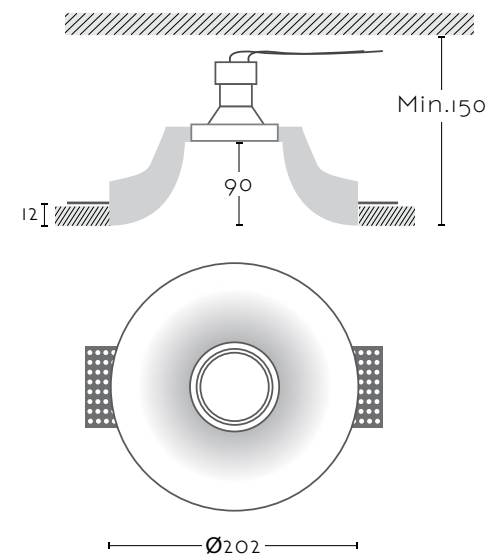

Bombilla Compatibles/Compatible Bulbs

GU10/PAR16   Módulo X1A7