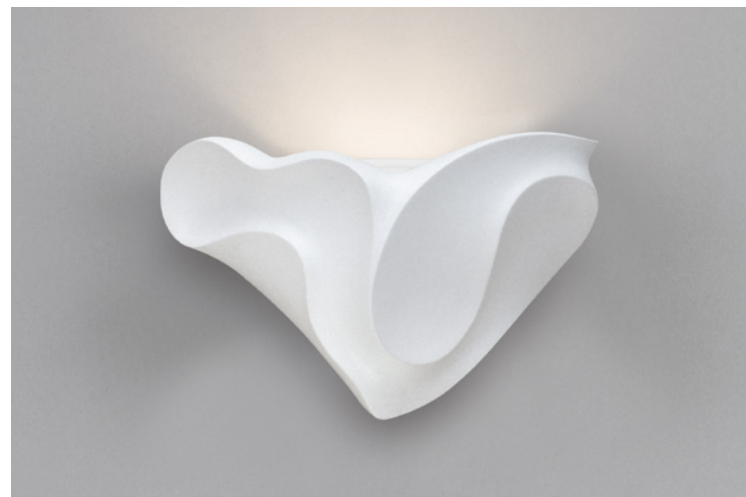

COR

COR

Ref:	Bombilla/Bulb
83	1xE27 LED no incl.
82	1xR7s 118 mm LED no incl
Color/Colour	Blanco Natural / Natural White
Material	Escayola Inesplast / Inesplast Plaster
Medidas/Dimensions	300x220x190mm

COR LED

Ref:	Color °K	Bombilla/Bulb	Regulable
83/LED	27 | 2700K	LED 12W 1820Lm	✗
83/DIM	30 | 3000K	LED 8W 1340Lm Dimmable	✓