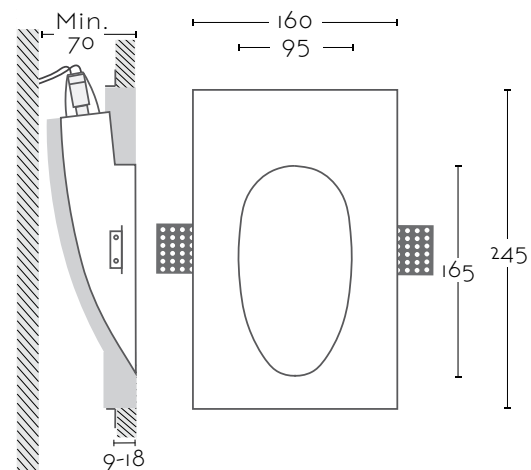

Ref:

KAVA 1xG9 4W 315Lm 3000°K incl.

Color/Colour **Blanco Natural / Natural White**

Material **Escayola Inesplast / Inesplast Plaster**

Medidas/Dimensions **160x245x70 mm**

Corte/Cut **160x245 mm**

Bombilla Compatibles/Compatible Bulbs

G9