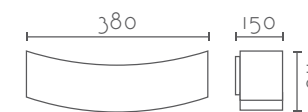

MAYA

MAYA

Ref:	Bombilla/Bulb
589	1xE27 LED no incl.
590	1xR7s 78mm LED no incl
Color/Colour	Blanco Natural / Natural White
Material	Escayola Inesplast / Inesplast Plaster
Medidas/Dimensions	330x110x76 mm

MAYA LED

Ref:	Color °K	Bombilla/Bulb	Regulable
589/LED	27 | 2700K	LED 12W 1820Lm	✗
589/DIM	30 | 3000K	LED 16W 2520Lm Dimmable	✓

TOTEM

TOTEM

Ref:	Bombilla/Bulb
532	1xE27 LED no incl.
533	1xR7s 118 mm LED no incl
Color/Colour	Blanco Natural / Natural White
Material	Escayola Inesplast / Inesplast Plaster
Medidas/Dimensions	380x110x150 mm

TOTEM LED

Ref:	Color °K	Bombilla/Bulb	Regulable
532/LED	27 | 2700K	LED 12W 1820Lm	✗
532/DIM	30 | 3000K	LED 8W 1340Lm Dimmable	✓

DIAMANT

DIAMANT

Ref:	Bombilla/Bulb
395	1xE27 LED no incl.
396	1xR7s 118 mm LED no incl
Color/Colour	Blanco Natural / Natural White
Material	Escayola Inesplast / Inesplast Plaster
Medidas/Dimensions	230x90x190 mm

DIAMANT LED

Ref:	Color °K	Bombilla/Bulb	Regulable
395/LED	27 | 2700K	LED 12W 1820Lm	✗
395/DIM	30 | 3000K	LED 8W 1340Lm Dimmable	✓