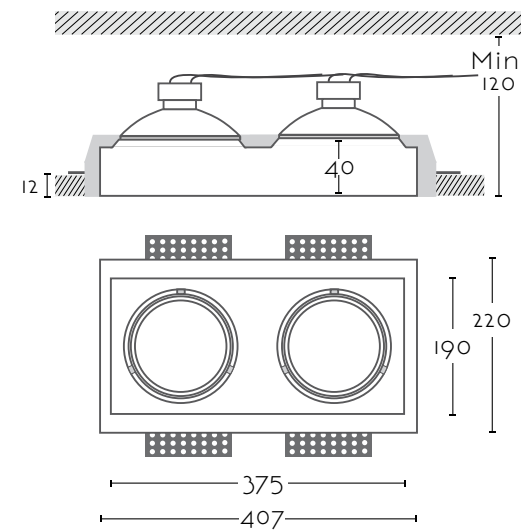

Ref:

RIMA 2 2xGU10 AR111 no incl

Color/Colour **Blanco Natural / Natural White**

Material **Escayola Inesplast / Inesplast Plaster**

Medidas/Dimensions **407x220x50 mm**

Corte/Cut **1** 407x220 mm

Bombilla Compatibles/Compatible Bulbs

GU10-AR111CH GU10-AR111