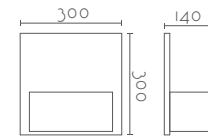

CHIC

CHIC

Ref:	Bombilla/Bulb
604	1xE27 LED no incl.
604/R7	1xR7s 118 mm LED no incl
Color/Colour	Blanco Natural / Natural White
Material	Escayola Inesplast / Inesplast Plaster
Medidas/Dimensions	300x300x140mm

CONCA

CONCA

Ref:	Bombilla/Bulb
602	1xE27 LED no incl.
602/R7	1xR7s 118 mm LED no incl
Color/Colour	Blanco Natural / Natural White
Material	Escayola Inesplast / Inesplast Plaster
Medidas/Dimensions	300x300x150mm