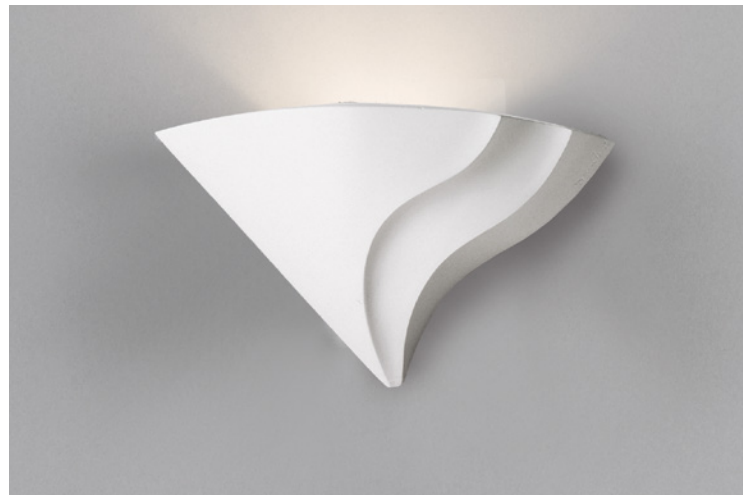

ARIANE

ARIANE

Ref:	Bombilla/Bulb
108	1xE27 LED no incl.
107	1xR7s 78 mm LED no incl
Color/Colour	Blanco Natural / Natural White
Material	Escayola Inesplast / Inesplast Plaster
Medidas/Dimensions	390x270x135 mm

ARIANE LED

Ref:	Color °K	Bombilla/Bulb	Regulable
108/LED	27 | 2700K	LED 12W 1820Lm	✗
108/DIM	30 | 3000K	LED 8W 1340Lm Dimmable	✓

HALLEY

HALLEY

Ref:	Bombilla/Bulb
56	1xE27 LED no incl.
54	1xR7s 118 mm LED no incl
Color/Colour	Blanco Natural / Natural White
Material	Escayola Inesplast / Inesplast Plaster
Medidas/Dimensions	360x230x190 mm

HALLEY LED

Ref:	Color °K	Bombilla/Bulb	Regulable
56/LED	27 | 2700K	LED 12W 1820Lm	✗
56/DIM	30 | 3000K	LED 8W 1340Lm Dimmable	✓