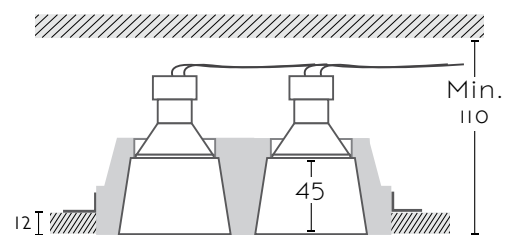

Bombilla Compatibles/Compatible Bulbs

GU10/PAR16   Módulo X1A7