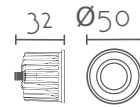

MODULO LED IP20 SLIM

REFERENCIA	DESCRIPCIÓN	W	COLOR	LM	V	Hz
X1A7	MODULO LED MR16/GU10	7	3000°K	650	220-240	50/60

MODULO LED IP20 SLIM

Módulo LED super compacto, de reducida altura y máxima eficiencia, IP20 compatible con bombilla estandar MR16/GU10. Super compact LED module with reduced height and maximum efficiency, IP20 compatible with standard MR16/GU10 bulbs.

Compatible para el 100% de nuestros empotrables de escayola integrados e invisibles. 100% compatible for our integrated and invisible plaster recesses.

Brillante luz y consistente color de temperatura gracias a su CITIZEN COB LED. Brilliant light output powered by CITIZEN COB LED with consistent color temperature.