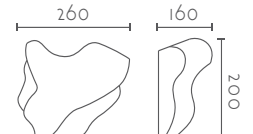

LLUNA

LLUNA

Ref:	Bombilla/Bulb
40	1xE27 LED no incl.
36	1xR7s 78 mm LED no incl
Color/Colour	Blanco Natural / Natural White
Material	Escayola Inesplast / Inesplast Plaster
Medidas/Dimensions	300x220x125 mm

LLUNA LED

Ref:	Color °K	Bombilla/Bulb	Regulable
40/LED	27 | 2700K	LED 12W 1820Lm	✗
40/DIM	30 | 3000K	LED 8W 1340Lm Dimmable	✓

ZENIT

ZENIT

Ref:	Bombilla/Bulb
44	1xE27 LED no incl.
41	1xR7s 78 mm LED no incl
Color/Colour	Blanco Natural / Natural White
Material	Escayola Inesplast / Inesplast Plaster
Medidas/Dimensions	270x180x130 mm

ZENIT LED

Ref:	Color °K	Bombilla/Bulb	Regulable
44/LED	27 | 2700K	LED 12W 1820Lm	✗
44/DIM	30 | 3000K	LED 8W 1340Lm Dimmable	✓

FENIX

FENIX

Ref:	Bombilla/Bulb
87	1xE27 LED no incl.
86	1xR7s 78 mm LED no incl
Color/Colour	Blanco Natural / Natural White
Material	Escayola Inesplast / Inesplast Plaster
Medidas/Dimensions	260x200x160 mm

FENIX LED

Ref:	Color °K	Bombilla/Bulb	Regulable
87/LED	27 | 2700K	LED 12W 1820Lm	✗
87/DIM	30 | 3000K	LED 8W 1340Lm Dimmable	✓