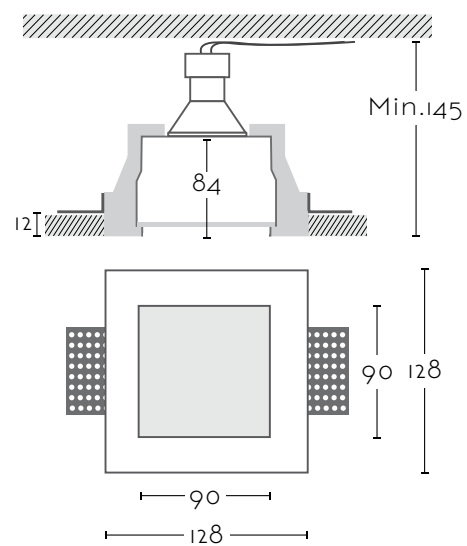

Ref:

SIRIUS 1xGU10 no incl

Color/Colour **Blanco Natural / Natural White**

Material **Escayola Inesplast / Inesplast Plaster**

Difusor/Difuser **Cristal / Glass**

Medidas/Dimensions **128x128x90 mm**

Corte/Cut **1 128x128 mm**

Bombilla Compatibles/Compatible Bulbs

GU10/PAR16   Módulo X1A7   Módulo X2A9   Módulo TRIDONIC