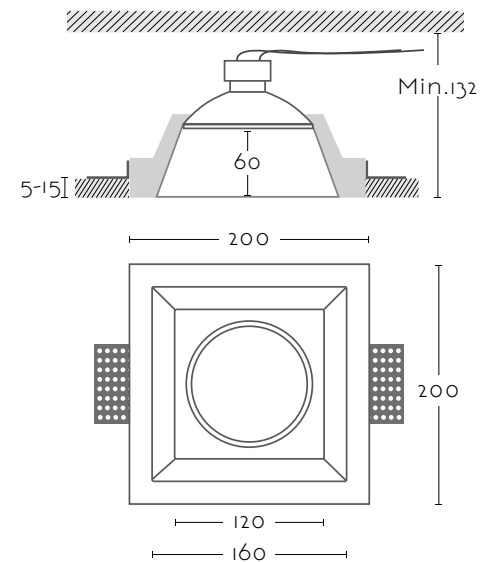

Ref:

AGATA 1xGU10 AR111 no incl

Color/Colour **Blanco Natural / Natural White**

Material **Escayola Inesplast / Inesplast Plaster**

Medidas/Dimensions **200x200x70 mm**

Corte/Cut **200x200 mm**

Bombilla Compatibles/Compatible Bulbs

GU10-AR111CH GU10-AR111