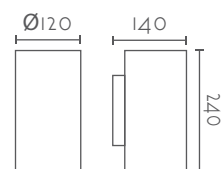

ENZO 240

ENZO 240

Ref:	Bombilla/Bulb
ENZO	2xGU10 LED no incl.
Color/Colour	Blanco Natural / Natural White
Material	Escayola Inesplast / Inesplast Plaster
Medidas/Dimensions	240xØ120x140 mm

DIAVOLO

DIAVOLO

Ref:	Bombilla/Bulb
549	2xGU10 LED no incl.
Color/Colour	Blanco Natural / Natural White
Material	Escayola Inesplast / Inesplast Plaster
Medidas/Dimensions	210x340x165 mm

VESUBIO

VESUBIO

Ref:	Bombilla/Bulb
547	1xGU10 + 1xE27 LED no incl.
548	1xGU10 + 1xR7S 78mm LED no incl.
Color/Colour	Blanco Natural / Natural White
Material	Escayola Inesplast / Inesplast Plaster
Medidas/Dimensions	310x300x210 mm