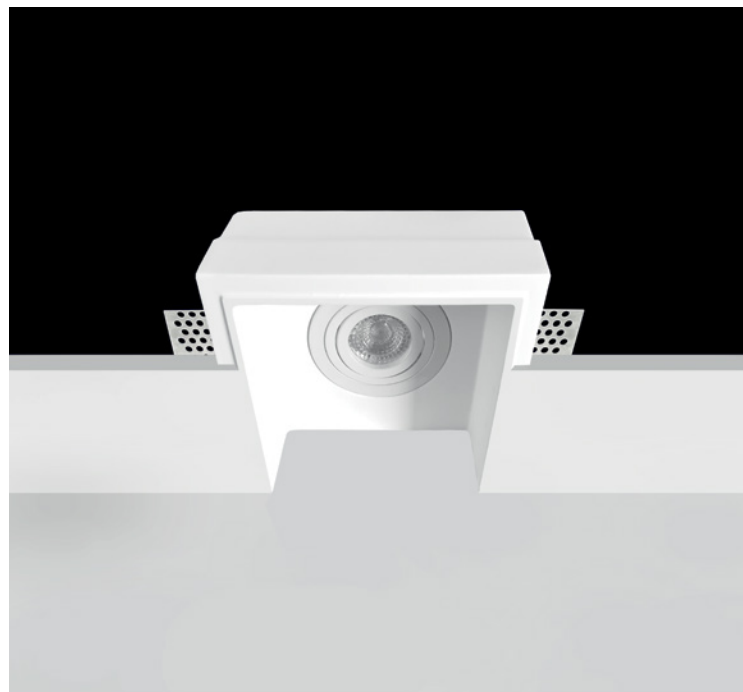

BAN

Ref:	
BAN	1xGU10 no incl
Color/Colour	Blanco Natural / Natural White
Material	Escayola Inesplast / Inesplast Plaster
Medidas/Dimensions	170x164x70 mm
Corte/Cut	170x164 mm

Bombilla Compatibles/Compatible Bulbs			
GU10/PAR16	Módulo X1A7	Módulo X2A9	Módulo TRIDONIC