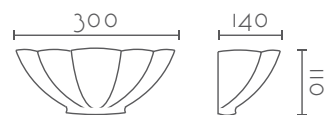

ATENEA

ATENEA

Ref:	Bombilla/Bulb
293	1xE27 LED no incl.
294	1xR7s 78 mm LED no incl
Color/Colour	Blanco Natural / Natural White
Material	Escayola Inesplast / Inesplast Plaster
Medidas/Dimensions	300x110x140 mm

ATENEA LED

Ref:	Color °K	Bombilla/Bulb	Regulable
293/LED	27 | 2700K	LED 12W 1820Lm	✗
293/DIM	30 | 3000K	LED 8W 1340Lm Dimmable	✓

ORION

ORION

Ref:	Bombilla/Bulb
295	1xE27 LED no incl.
296	1xR7s 78 mm LED no incl
Color/Colour	Blanco Natural / Natural White
Material	Escayola Inesplast / Inesplast Plaster
Medidas/Dimensions	300x110x140 mm

ORION LED

Ref:	Color °K	Bombilla/Bulb	Regulable
295/LED	27 | 2700K	LED 12W 1820Lm	✗
295/DIM	30 | 3000K	LED 8W 1340Lm Dimmable	✓

ITACA

ITACA

Ref:	Bombilla/Bulb
359	1xE27 LED no incl.
360	1xR7s 118 mm LED no incl
Color/Colour	Blanco Natural / Natural White
Material	Escayola Inesplast / Inesplast Plaster
Medidas/Dimensions	300x130x120mm

ITACA LED

Ref:	Color °K	Bombilla/Bulb	Regulable
359/LED	27 | 2700K	LED 12W 1820Lm	✗
359/DIM	30 | 3000K	LED 8W 1340Lm Dimmable	✓

ROCA

ROCA

Ref:	Bombilla/Bulb
188	1xE27 LED no incl.
189	1xR7s 118 mm LED no incl
Color/Colour	Blanco Natural / Natural White
Material	Escayola Inesplast / Inesplast Plaster
Medidas/Dimensions	330x135x135mm

ROCA LED

Ref:	Color °K	Bombilla/Bulb	Regulable
188/LED	27 | 2700K	LED 12W 1820Lm	✗
188/DIM	30 | 3000K	LED 8W 1340Lm Dimmable	✓