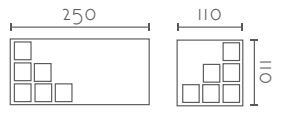

DINO

Ref:	Bombilla/Bulb
583	1xE27 LED no incl.
584	1xR7s 118 mm LED no incl
Color/Colour	Blanco Natural / Natural White
Material	Escayola Inesplast / Inesplast Plaster
Medidas/Dimensions	250x110x110 mm