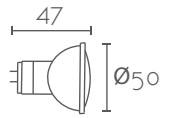

LÁMPARA LED MR 16 / GU5.3

REFERENCIA	W	~W	COLOR	LM	AC/DC	Hz
GU536120.30	6	45	3000°K	420	12V	50/60