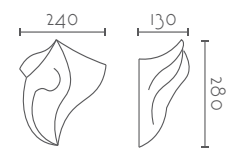

ESTELA

ESTELA

Ref:	Bombilla/Bulb
99	1xE27 LED no incl.
98	1xR7s 78 mm LED no incl
Color/Colour	Blanco Natural / Natural White
Material	Escayola Inesplast / Inesplast Plaster
Medidas/Dimensions	240x280x180 mm

ESTELA LED

Ref:	Color °K	Bombilla/Bulb	Regulable
99/LED	27 | 2700K	LED 12W 1820Lm	✘
99/DIM	30 | 3000K	LED 8W 1340Lm Dimmable	✔

FLAP

FLAP

Ref:	Bombilla/Bulb
35	1xE27 LED no incl.
31	1xR7s 78 mm LED no incl
Color/Colour	Blanco Natural / Natural White
Material	Escayola Inesplast / Inesplast Plaster
Medidas/Dimensions	240x280x130 mm

FLAP LED

Ref:	Color °K	Bombilla/Bulb	Regulable
35/LED	27 | 2700K	LED 12W 1820Lm	✘
35/DIM	30 | 3000K	LED 8W 1340Lm Dimmable	✔