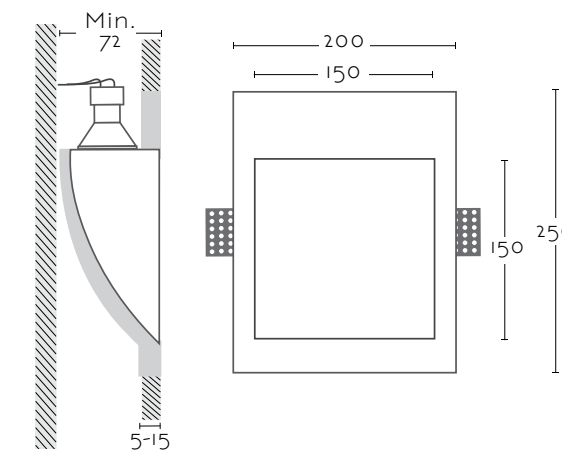

TERRA

Ref:	
TERRA	1xGU10 no incl
Color/Colour	Blanco Natural / Natural White
Material	Escayola Inesplast / Inesplast Plaster
Medidas/Dimensions	170x140x65 mm
Corte/Cut	170x140 mm

Bombilla Compatibles/Compatible Bulbs

GU10/PAR16 Módulo X1A7

SARA

Ref:	
SARA	1xGU10 no incl
Color/Colour	Blanco Natural / Natural White
Material	Escayola Inesplast / Inesplast Plaster
Medidas/Dimensions	200x250x72 mm
Corte/Cut	200x250 mm

Bombilla Compatibles/Compatible Bulbs

GU10/PAR16 Módulo X1A7