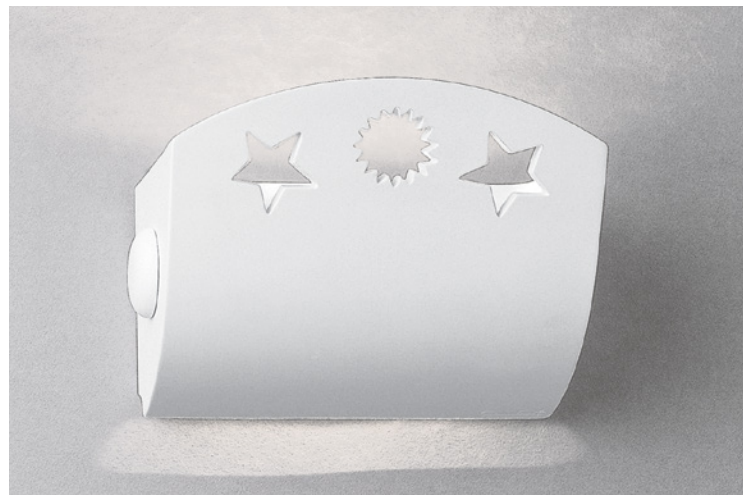

STARS SUN

STARS SUN

Ref:	Bombilla/Bulb
317	1xE27 LED no incl.
318	1xR7s 118 mm LED no incl
Color/Colour	Blanco Natural / Natural White
Material	Escayola Inesplast / Inesplast Plaster
Medidas/Dimensions	250x150x140 mm

STARS SUN LED

Ref:	Color °K	Bombilla/Bulb	Regulable
317/LED	27 | 2700K	LED 12W 1820Lm	✗
317/DIM	30 | 3000K	LED 8W 1340Lm Dimmable	✓

STARS MOON

STARS MOON

Ref:	Bombilla/Bulb
365	1xE27 LED no incl.
366	1xR7s 118 mm LED no incl
Color/Colour	Blanco Natural / Natural White
Material	Escayola Inesplast / Inesplast Plaster
Medidas/Dimensions	250x150x140 mm

STARS MOON LED

Ref:	Color °K	Bombilla/Bulb	Regulable
365/LED	27 | 2700K	LED 12W 1820Lm	✗
365/DIM	30 | 3000K	LED 8W 1340Lm Dimmable	✓