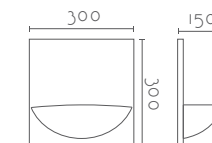

CAPRI

Ref:	Bombilla/Bulb
610	1xE27 LED no incl.
610/R7	1xR7s 118 mm LED no incl
Color/Colour	Blanco Natural / Natural White
Material	Escayola Inesplast / Inesplast Plaster
Medidas/Dimensions	300x300x150mm