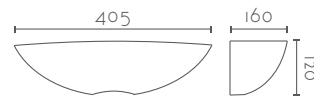

ESFERA UP-DOWN 405