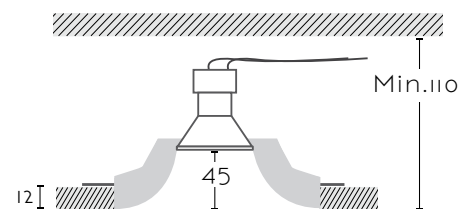

SUNSET

Ref:	
SUNSET	1xGU10 no incl
Color/Colour	Blanco Natural / Natural White
Material	Escayola Inesplast / Inesplast Plaster
Medidas/Dimensions	Ø140x55 mm
Corte/Cut	Ø140 mm

Bombilla Compatibles/Compatible Bulbs

GU10/PAR16   Módulo X1A7

SOUL

Ref:	
SOUL	1xGU10 no incl
Color/Colour	Blanco Natural / Natural White
Material	Escayola Inesplast / Inesplast Plaster
Medidas/Dimensions	130x130x43 mm
Corte/Cut	130x130 mm

Bombilla Compatibles/Compatible Bulbs

GU10/PAR16   Módulo X1A7