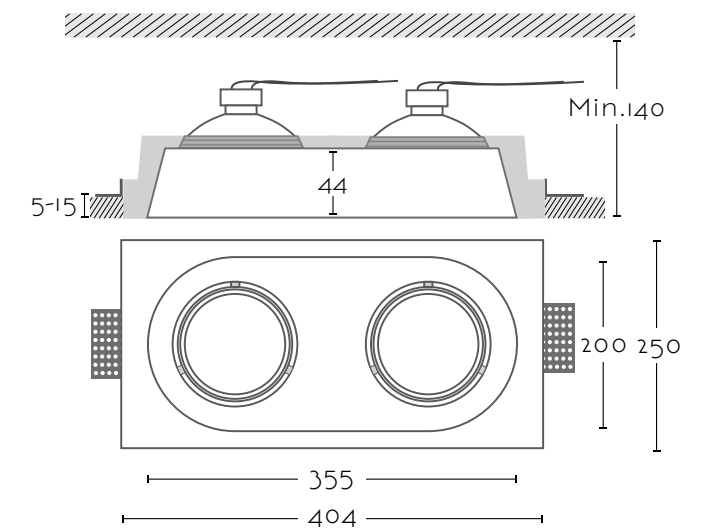

Ref:

BRENDA 2 2xGU10 AR111 no incl

Color/Colour **Blanco Natural / Natural White**

Material **Escayola Inesplast / Inesplast Plaster**

Medidas/Dimensions **404x250x50 mm**

Corte/Cut **404x250 mm**

Bombilla Compatibles/Compatible Bulbs

GU10-AR111CH GU10-AR111