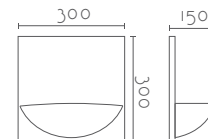

CHIC

CHIC

Ref:	Bombilla/Bulb
604	1xE27 LED no incl.
604/R7	1xR7s 118 mm LED no incl
Color/Colour	Blanco Natural / Natural White
Material	Escayola Inesplast / Inesplast Plaster
Medidas/Dimensions	300x300x140mm

CONCA

CONCA

Ref:	Bombilla/Bulb
602	1xE27 LED no incl.
602/R7	1xR7s 118 mm LED no incl
Color/Colour	Blanco Natural / Natural White
Material	Escayola Inesplast / Inesplast Plaster
Medidas/Dimensions	300x300x150mm