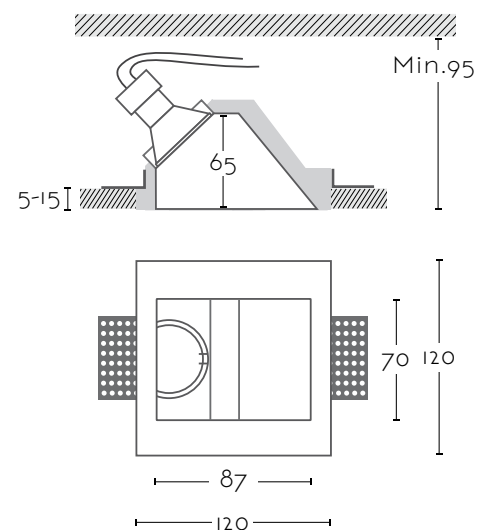

Ref:

ASTER 1xGU10 no incl

Color/Colour **Blanco Natural / Natural White**

Material **Escayola Inesplast / Inesplast Plaster**

Medidas/Dimensions **120x120x75 mm**

Corte/Cut **120x120 mm**

Bombilla Compatibles/Compatible Bulbs

GU10/PAR16

Módulo X1A7