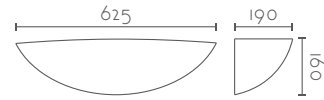

ESFERA ALTA 405

ESFERA ALTA 405

Ref:	Bombilla/Bulb
62	1xE27 LED no incl.
12	1xR7s 118 mm LED no incl
Color/Colour	Blanco Natural / Natural White
Material	Escayola Inesplast / Inesplast Plaster
Medidas/Dimensions	405x203x205 mm

ESFERA ALTA 405 LED

Ref:	Color °K	Bombilla/Bulb	Regulable
62/LED	27 | 2700K	LED 12W 1820Lm	✗
62/DIM	30 | 3000K	LED 8W 1340Lm Dimmable	✓

ESFERA 625

ESFERA 625

Ref:	Bombilla/Bulb
377	2xE27 LED no incl.
378	2xR7s 118 mm LED no incl
Color/Colour	Blanco Natural / Natural White
Material	Escayola Inesplast / Inesplast Plaster
Medidas/Dimensions	625x160x190 mm

ESFERA 625 LED

Ref:	Color °K	Bombilla/Bulb	Regulable
377/LED	27 | 2700K	LED 24W 3640Lm	✗
377/DIM	30 | 3000K	LED 24W 3640Lm Dimmable	✓

ESFERA 730

ESFERA 730

Ref:	Bombilla/Bulb
618	1xE27 LED no incl.
618/0	1xR7s 118 mm LED no incl
Color/Colour	Blanco Natural / Natural White
Material	Escayola Inesplast / Inesplast Plaster
Medidas/Dimensions	730x100x190 mm

ESFERA 730 LED

Ref:	Color °K	Bombilla/Bulb	Regulable
618/LED	27 | 2700K	LED 24W 3640Lm	✗
618/DIM	30 | 3000K	LED 24W 3640Lm Dimmable	✓