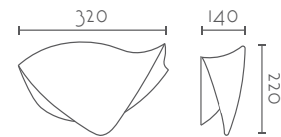

ODIN

ODIN

Ref:	Bombilla/Bulb
197	1xE27 LED no incl.
198	1xR7s 118 mm LED no incl
Color/Colour	Blanco Natural / Natural White
Material	Escayola Inesplast / Inesplast Plaster
Medidas/Dimensions	320x220x140 mm

ODIN LED

Ref:	Color °K	Bombilla/Bulb	Regulable
197/LED	27 | 2700K	LED 12W 1820Lm	✗
197/DIM	30 | 3000K	LED 8W 1340Lm Dimmable	✓

CRATER

CRATER

Ref:	Bombilla/Bulb
15	1xE27 LED no incl.
9	1xR7s 118 mm LED no incl
Color/Colour	Blanco Natural / Natural White
Material	Escayola Inesplast / Inesplast Plaster
Medidas/Dimensions	300x300x170 mm

CRATER LED

Ref:	Color °K	Bombilla/Bulb	Regulable
15/LED	27 | 2700K	LED 12W 1820Lm	✗
15/DIM	30 | 3000K	LED 8W 1340Lm Dimmable	✓