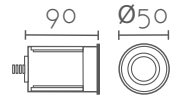

MODULO LED TRIDONIC

REFERENCIA	DESCRIPCIÓN	W	COLOR	LM	V	Hz
SLA1012.27	MODULO LED MR16/GU10 REGULABLE TIPO CORTE DE FASE	10	2700°K	750	220-240	50/60
SLA1012.30			3000°K			
SLA1012.40			4000°K			

* OPCION REGULACION DALI / BLUETOOTH / CONSULTAR...