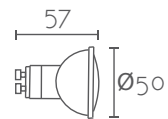

LÁMPARA LED GU10 REGULABLE

REFERENCIA	W	~W	COLOR	LM	V	Hz
GU10738D.30	7	50	3000°K	525	220-240	50/60