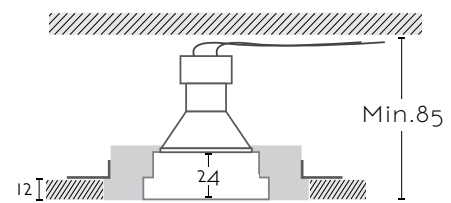

GALATEA

Ref:

GALATEA 1xGU10 no incl

Color/Colour **Blanco Natural / Natural White**

Material **Escayola Inesplast / Inesplast Plaster**

Medidas/Dimensions **Ø100x30 mm**

Corte/Cut **Ø100 mm**

Bombilla Compatibles/Compatible Bulbs

GU10/PAR16

Módulo X1A7