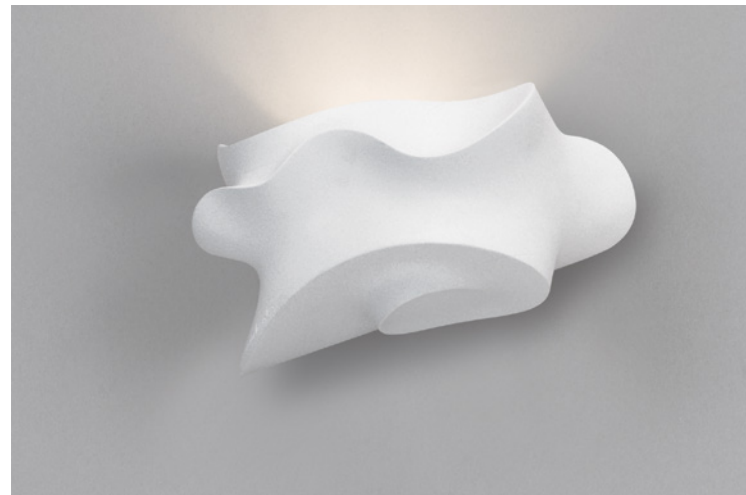

HALLEY

HALLEY

Ref:	Bombilla/Bulb
56	1xE27 LED no incl.
54	1xR7s 118 mm LED no incl
Color/Colour	Blanco Natural / Natural White
Material	Escayola Inesplast / Inesplast Plaster
Medidas/Dimensions	360x230x190 mm

HALLEY LED

Ref:	Color °K	Bombilla/Bulb	Regulable
56/LED	27 | 2700K	LED 12W 1820Lm	✗
56/DIM	30 | 3000K	LED 8W 1340Lm Dimmable	✓