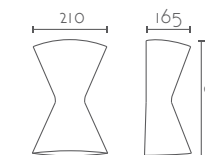

ENZO 240

ENZO 240

Ref:	Bombilla/Bulb
ENZO	2xGU10 LED no incl.
Color/Colour	Blanco Natural / Natural White
Material	Escayola Inesplast / Inesplast Plaster
Medidas/Dimensions	240xØ120x140 mm

DIAVOLO

DIAVOLO

Ref:	Bombilla/Bulb
549	2xGU10 LED no incl.
Color/Colour	Blanco Natural / Natural White
Material	Escayola Inesplast / Inesplast Plaster
Medidas/Dimensions	210x340x165 mm

VESUBIO

VESUBIO

Ref:	Bombilla/Bulb
547	1xGU10 + 1xE27 LED no incl.
548	1xGU10 + 1xR7S 78mm LED no incl.
Color/Colour	Blanco Natural / Natural White
Material	Escayola Inesplast / Inesplast Plaster
Medidas/Dimensions	310x300x210 mm