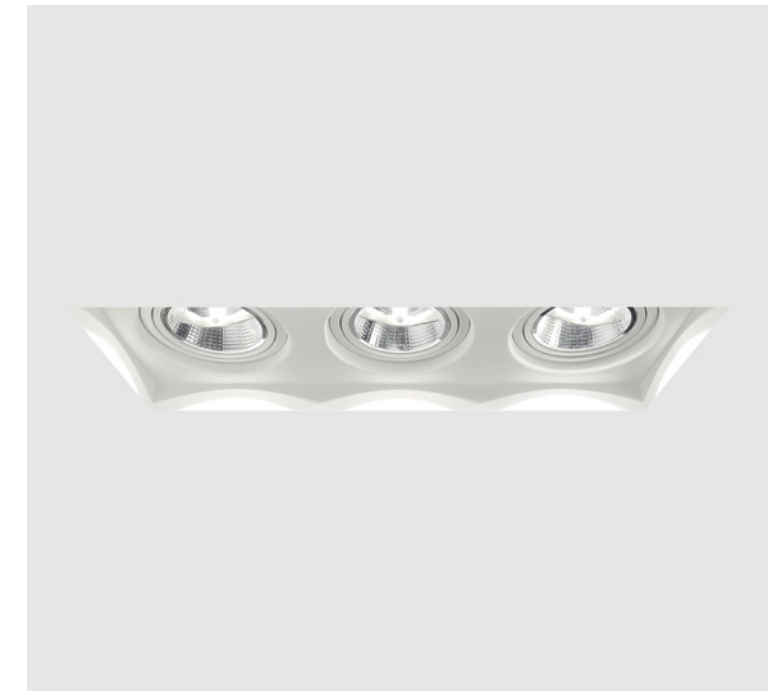

RIMA 2

Ref:

RIMA 2 2xGU10 AR111 no incl

Color/Colour **Blanco Natural / Natural White**

Material **Escayola Inesplast / Inesplast Plaster**

Medidas/Dimensions **407x220x50 mm**

Corte/Cut **1** 407x220 mm

Bombilla Compatibles/Compatible Bulbs

GU10-AR111CH GU10-AR111

RIMA 3

Ref:

RIMA 3 3xGU10 AR111 no incl

Color/Colour **Blanco Natural / Natural White**

Material **Escayola Inesplast / Inesplast Plaster**

Medidas/Dimensions **590x220x50 mm**

Corte/Cut **1** 590x220 mm

Bombilla Compatibles/Compatible Bulbs

GU10-AR111CH GU10-AR111