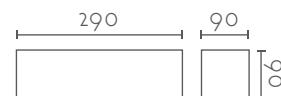

JAIRO 220

JAIRO 220

Ref:	Bombilla/Bulb
JAIRO	1xG9 LED no incl.
Color/Colour	Blanco Natural / Natural White
Material	Escayola Inesplast / Inesplast Plaster Difusor + Tapa Cristal / Glass Diffuser + Tape
Medidas/Dimensions	220x75x75 mm

GILDA 360

GILDA 360 ^{New}

Ref:	Bombilla/Bulb
GILDA	2xG9 LED no incl.
Color/Colour	Blanco Natural / Natural White
Material	Escayola Inesplast / Inesplast Plaster
Medidas/Dimensions	360x90x60 mm

LUCIO 290

LUCIO 290

Ref:	Bombilla/Bulb
LUCIO	2xG9 LED no incl.
Color/Colour	Blanco Natural / Natural White
Material	Escayola Inesplast / Inesplast Plaster Difusor Cristal / Glass Diffuser
Medidas/Dimensions	290x90x90 mm