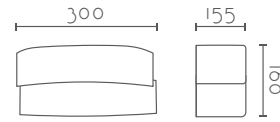

PALACE 300

PALACE 300

Ref:	Bombilla/Bulb
275	1xE27 LED no incl.
276	1xR7s 118 mm LED no incl
Color/Colour	Blanco Natural / Natural White
Material	Escayola Inesplast / Inesplast Plaster
Medidas/Dimensions	300x160x155 mm

PALACE 300 LED

Ref:	Color °K	Bombilla/Bulb	Regulable
275/LED	27 | 2700K	LED 12W 1820Lm	✗
275/DIM	30 | 3000K	LED 16W 2520Lm Dimmable	✓

PALACE 400

PALACE 400

Ref:	Bombilla/Bulb
277	1xE27 LED no incl.
278	1xR7s 118 mm LED no incl
Color/Colour	Blanco Natural / Natural White
Material	Escayola Inesplast / Inesplast Plaster
Medidas/Dimensions	400x160x155mm

PALACE 400 LED

Ref:	Color °K	Bombilla/Bulb	Regulable
277/LED	27 | 2700K	LED 18W 2730Lm	✗
277/DIM	30 | 3000K	LED 16W 2520Lm Dimmable	✓

NEXUS LED

NEXUS LED

Ref:	Color °K	Bombilla/Bulb	Regulable
576/LED	27 | 2700K	LED 12W 1820Lm	✗
576/DIM	30 | 3000K	LED 8W 1340Lm Dimmable	✓
Color/Colour	Blanco Natural / Natural White		
Material	Escayola Inesplast / Inesplast Plaster		
Medidas/Dimensions	330x110x76 mm