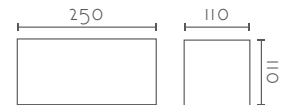

PONENT

PONENT

Ref:	Bombilla/Bulb
601	1xG9 LED no incl.
Color/Colour	Blanco Natural / Natural White
Material	Escayola Inesplast / Inesplast Plaster
Medidas/Dimensions	110x110x110 mm

LLEVANT

LLEVANT

Ref:	Bombilla/Bulb
600	1xR7s 78 mm LED no incl
600G	1xG9 LED no incl.
Color/Colour	Blanco Natural / Natural White
Material	Escayola Inesplast / Inesplast Plaster
Medidas/Dimensions	160x110x110 mm

GREGAL

GREGAL

Ref:	Bombilla/Bulb
598	1xE27 LED no incl.
599	1xR7s 118 mm LED no incl
Color/Colour	Blanco Natural / Natural White
Material	Escayola Inesplast / Inesplast Plaster
Medidas/Dimensions	250x110x110 mm

GREGAL LED

Ref:	Color °K	Bombilla/Bulb	Regulable
598/LED	27 | 2700K	LED 12W 1820Lm	✗
598/DIM	30 | 3000K	LED 8W 1340Lm 3000°K	✓