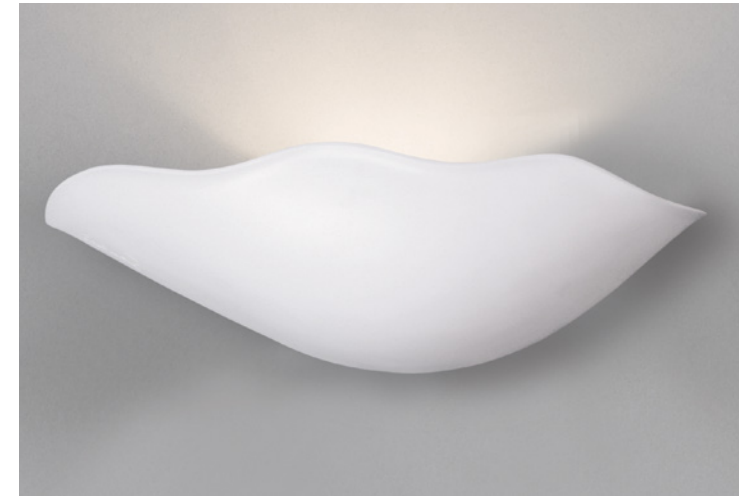

BRISA

BRISA

Ref:	Bombilla/Bulb
203	1xE27 LED no incl.
204	1xR7s 118 mm LED no incl
Color/Colour	Blanco Natural / Natural White
Material	Escayola Inesplast / Inesplast Plaster
Medidas/Dimensions	500x170x140 mm

BRISA LED

Ref:	Color °K	Bombilla/Bulb	Regulable
203/LED	27 | 2700K	LED 12W 1820Lm	✗
203/DIM	30 | 3000K	LED 8W 1340Lm Dimmable	✓