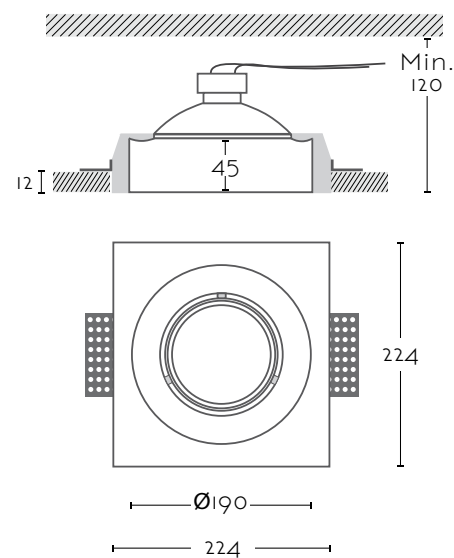

Bombilla Compatibles/Compatible Bulbs

GU10-AR111CH   GU10-AR111