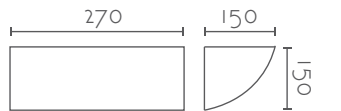

TRAVER DOS

TRAVER DOS

Ref:	Color °K	Bombilla/Bulb	Regulable
555/LED	27 | 2700K	LED 12W 1820Lm	✗
555/DIM	30 | 3000K	LED 8W 1340Lm Dimmable	✓

Color/Colour **Blanco Natural / Natural White**
Material **Escayola Inesplast / Inesplast Plaster**
Medidas/Dimensions **400x115x75 mm**

INCA

INCA

Ref:	Bombilla/Bulb
587	1xE27 LED no incl.
588	1xR7s 118 mm LED no incl

Color/Colour **Blanco Natural / Natural White**
Material **Escayola Inesplast / Inesplast Plaster**
Medidas/Dimensions **270x150x150 mm**

INCA LED

Ref:	Color °K	Bombilla/Bulb	Regulable
587/LED	27 | 2700K	LED 12W 1820Lm	✗
587/DIM	30 | 3000K	LED 8W 1340Lm Dimmable	✓