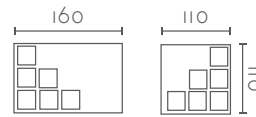

MITO

Ref:	Bombilla/Bulb
592	1xR7s 78 mm LED no incl
592G	1xG9 LED no incl.
Color/Colour	Blanco Natural / Natural White
Material	Escayola Inesplast / Inesplast Plaster
Medidas/Dimensions	160x110x 110 mm