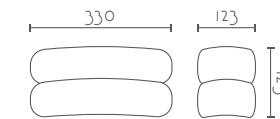

ICEBERG 330