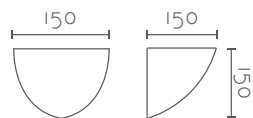

ESFERA CORNER 150