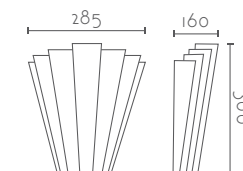

ARES

ARES

Ref:	Bombilla/Bulb
519	1xE27 LED no incl.
520	1xR7s 118 mm LED no incl
Color/Colour	Blanco Natural / Natural White
Material	Escayola Inesplast / Inesplast Plaster
Medidas/Dimensions	285x350x180mm

ARES LED

Ref:	Color °K	Bombilla/Bulb	Regulable
519/LED	27 | 2700K	LED 12W 1820Lm	✗
519/DIM	30 | 3000K	LED 8W 1340Lm Dimmable	✓

HERMES

HERMES

Ref:	Bombilla/Bulb
521	1xE27 LED no incl.
522	1xR7s 118 mm LED no incl
Color/Colour	Blanco Natural / Natural White
Material	Escayola Inesplast / Inesplast Plaster
Medidas/Dimensions	280x350x195mm

HERMES LED

Ref:	Color °K	Bombilla/Bulb	Regulable
521/LED	27 | 2700K	LED 12W 1820Lm	✗
521/DIM	30 | 3000K	LED 8W 1340Lm Dimmable	✓

NERVA

NERVA

Ref:	Bombilla/Bulb
307	1xE27 LED no incl.
308	1xR7s 118 mm LED no incl
Color/Colour	Blanco Natural / Natural White
Material	Escayola Inesplast / Inesplast Plaster
Medidas/Dimensions	285x300x160 mm

NERVA LED

Ref:	Color °K	Bombilla/Bulb	Regulable
307/LED	27 | 2700K	LED 12W 1820Lm	✗
307/DIM	30 | 3000K	LED 8W 1340Lm Dimmable	✓