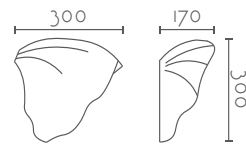

ODIN

ODIN

Ref:	Bombilla/Bulb
197	1xE27 LED no incl.
198	1xR7s 118 mm LED no incl
Color/Colour	Blanco Natural / Natural White
Material	Escayola Inesplast / Inesplast Plaster
Medidas/Dimensions	320x220x140 mm

ODIN LED

Ref:	Color °K	Bombilla/Bulb	Regulable
197/LED	27 | 2700K	LED 12W 1820Lm	✗
197/DIM	30 | 3000K	LED 8W 1340Lm Dimmable	✓

CRATER

CRATER

Ref:	Bombilla/Bulb
15	1xE27 LED no incl.
9	1xR7s 118 mm LED no incl
Color/Colour	Blanco Natural / Natural White
Material	Escayola Inesplast / Inesplast Plaster
Medidas/Dimensions	300x300x170 mm

CRATER LED

Ref:	Color °K	Bombilla/Bulb	Regulable
15/LED	27 | 2700K	LED 12W 1820Lm	✗
15/DIM	30 | 3000K	LED 8W 1340Lm Dimmable	✓