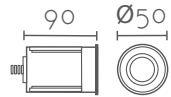

MODULO LED TRIDONIC

REFERENCIA	DESCRIPCIÓN	W	COLOR	LM	V	Hz
SLA1036.27	MODULO LED MR16/GU10 REGULABLE TIPO CORTE DE FASE	10	2700°K	810	220-240	50/60
SLA1036.30			3000°K			
SLA1036.40			4000°K			

* OPCION REGULACION DALI / BLUETOOTH / CONSULTAR...