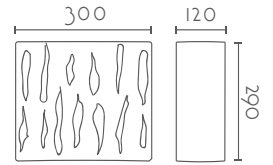

FERRO

FERRO

Ref:	Bombilla/Bulb
312	1xE27 LED no incl.
312/0	1xR7s 118 mm LED no incl
Color/Colour	Blanco Natural / Natural White
Material	Escayola Inesplast / Inesplast Plaster
Medidas/Dimensions	295x290x150 mm

ZINC

ZINC

Ref:	Bombilla/Bulb
311	1xE27 LED no incl.
311/0	1xR7s 118 mm LED no incl
Color/Colour	Blanco Natural / Natural White
Material	Escayola Inesplast / Inesplast Plaster
Medidas/Dimensions	300x290x120 mm

OXID

OXID

Ref:	Bombilla/Bulb
313	1xE27 LED no incl.
313/0	1xR7s 118 mm LED no incl
Color/Colour	Blanco Natural / Natural White
Material	Escayola Inesplast / Inesplast Plaster
Medidas/Dimensions	290x300x120 mm