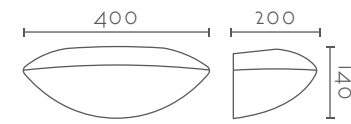

INÉS

INÉS

Ref:	Bombilla/Bulb
305	1xE27 LED no incl.
306	1xR7s 118 mm LED no incl
Color/Colour	Blanco Natural / Natural White
Material	Escayola Inesplast / Inesplast Plaster
Medidas/Dimensions	280x140x140 mm

INÉS LED

Ref:	Color °K	Bombilla/Bulb	Regulable
305/LED	27 | 2700K	LED 12W 1820Lm	✗
305/DIM	30 | 3000K	LED 8W 1340Lm Dimmable	✓

APOLO

APOLO

Ref:	Bombilla/Bulb
301	1xE27 LED no incl.
302	1xR7s 118 mm LED no incl
Color/Colour	Blanco Natural / Natural White
Material	Escayola Inesplast / Inesplast Plaster
Medidas/Dimensions	420x100x180mm

APOLO LED

Ref:	Color °K	Bombilla/Bulb	Regulable
301/LED	27 | 2700K	LED 12W 1820Lm	✗
301/DIM	30 | 3000K	LED 8W 1340Lm Dimmable	✓

CRETA

CRETA

Ref:	Bombilla/Bulb
539	1xE27 LED no incl.
540	1xR7s 78 mm LED no incl
Color/Colour	Blanco Natural / Natural White
Material	Escayola Inesplast / Inesplast Plaster
Medidas/Dimensions	400x140x200 mm

CRETA LED

Ref:	Color °K	Bombilla/Bulb	Regulable
539/LED	27 | 2700K	LED 12W 1820Lm	✗
539/DIM	30 | 3000K	LED 8W 1340Lm Dimmable	✓