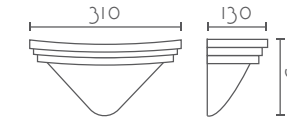

VERA

VERA

Ref:	Bombilla/Bulb
437	1xE27 LED no incl.
438	1xR7s 118 mm LED no incl
Color/Colour	Blanco Natural / Natural White
Material	Escayola Inesplast / Inesplast Plaster
Medidas/Dimensions	355x165x160 mm

VERA LED

Ref:	Color °K	Bombilla/Bulb	Regulable
437/LED	27 | 2700K	LED 18W 2730Lm	✗
437/DIM	30 | 3000K	LED 16W 2550Lm Dimmable	✓

ALFA 310

ALFA 310

Ref:	Bombilla/Bulb
431	1xE27 LED no incl.
432	1xR7s 78 mm LED no incl
Color/Colour	Blanco Natural / Natural White
Material	Escayola Inesplast / Inesplast Plaster
Medidas/Dimensions	310x150x130 mm

ALFA 310 LED

Ref:	Color °K	Bombilla/Bulb	Regulable
431/LED	27 | 2700K	LED 12W 1820Lm	✗
431/DIM	30 | 3000K	LED 8W 1340Lm Dimmable	✓

ALFA 410

ALFA 410

Ref:	Bombilla/Bulb
429	1xE27 LED no incl.
430	1xR7s 118 mm LED no incl
Color/Colour	Blanco Natural / Natural White
Material	Escayola Inesplast / Inesplast Plaster
Medidas/Dimensions	410x160x140 mm

ALFA 410 LED

Ref:	Color °K	Bombilla/Bulb	Regulable
429/LED	27 | 2700K	LED 12W 1820Lm	✗
429/DIM	30 | 3000K	LED 8W 1340Lm Dimmable	✓