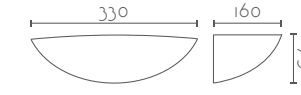

CLASIC

A-5145