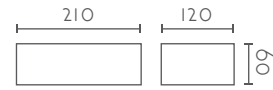

BLAS 210

BLAS 210

Ref:	Bombilla/Bulb
BLAS	1xG9 LED no incl.
Color/Colour	Blanco Natural / Natural White
Material	Escayola Inesplast / Inesplast Plaster
Medidas/Dimensions	210x120x60 mm

ULISES 300

ULISES 300

Ref:	Bombilla/Bulb
ULISES	2xG9 LED no incl.
Color/Colour	Blanco Natural / Natural White
Material	Escayola Inesplast / Inesplast Plaster
Medidas/Dimensions	300x180x60 mm