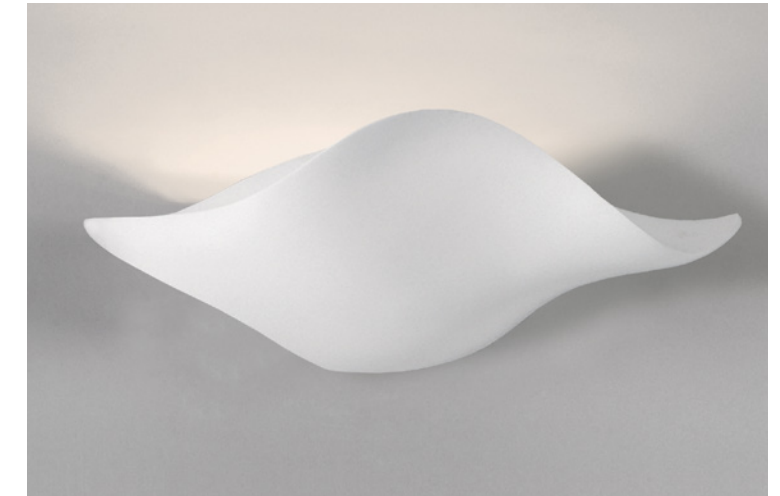

DUNA

DUNA

Ref:	Bombilla/Bulb
47	1xE27 LED no incl.
46	1xR7s 78 mm LED no incl
Color/Colour	Blanco Natural / Natural White
Material	Escayola Inesplast / Inesplast Plaster
Medidas/Dimensions	450x180x110 mm

DUNA LED

Ref:	Color °K	Bombilla/Bulb	Regulable
47/LED	27 | 2700K	LED 12W 1820Lm	✗
47/DIM	30 | 3000K	LED 8W 1340Lm Dimmable	✓