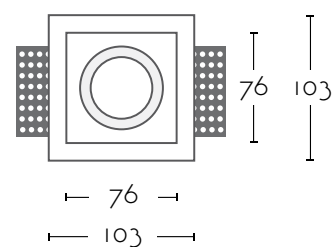

Bombilla Compatibles/Compatible Bulbs