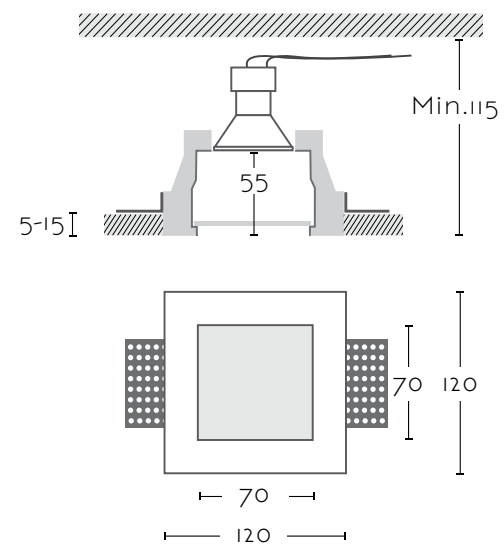

Ref:

COMET 1xGU10 no incl

Color/Colour **Blanco Natural / Natural White**

Material **Escayola Inesplast / Inesplast Plaster**

Difusor/Difuser **Cristal / Glass**

Medidas/Dimensions **120x120x65 mm**

Corte/Cut **120x120 mm**

Bombilla Compatibles/Compatible Bulbs

GU10/PAR16

Módulo X1A7