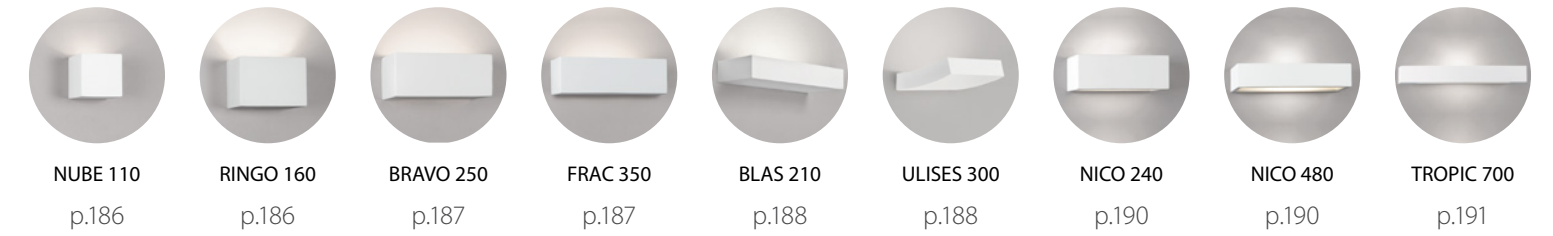

serie lineal / lineal serie