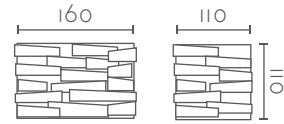

BERET

BERET	
Ref:	Bombilla/Bulb
597	1xG9 LED no incl.
Color/Colour	Blanco Natural / Natural White
Material	Escayola Inesplast / Inesplast Plaster
Medidas/Dimensions	110x110x110 mm

VALIRA

VALIRA	
Ref:	Bombilla/Bulb
596	1xR7s 78 mm LED no incl
596G	1xG9 LED no incl.
Color/Colour	Blanco Natural / Natural White
Material	Escayola Inesplast / Inesplast Plaster
Medidas/Dimensions	160x110x110 mm

MONTBLANC

MONTBLANC	
Ref:	Bombilla/Bulb
594	1xE27 LED no incl.
595	1xR7s 118 mm LED no incl
Color/Colour	Blanco Natural / Natural White
Material	Escayola Inesplast / Inesplast Plaster
Medidas/Dimensions	250x110x110 mm

MONTBLANC LED			
Ref:	Color °K	Bombilla/Bulb	Regulable
594/LED	27 | 2700K	LED 12W 1820Lm	✗
594/DIM	30 | 3000K	LED 8W 1340Lm Dimmable	✓
	LED TRIDONIC LED & DRIVER	DRIVER INCLUIDO	220-240 V/AC Hz 50/60 DIM 1-10V CORTE FASE CE RoHS 3 AÑOS