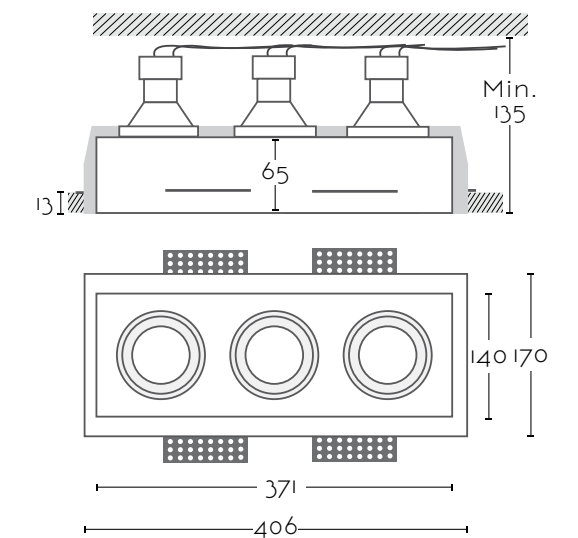

Ref:

ATOS 3 3xGU10 no incl

Color/Colour **Blanco Natural / Natural White**

Material **Escayola Inesplast / Inesplast Plaster**

Medidas/Dimensions **406x170x75 mm**

Corte/Cut **406x170 mm**

Bombilla Compatibles/Compatible Bulbs

GU10/PAR16

Módulo X1A7

Módulo X2A9

Módulo TRIDONIC