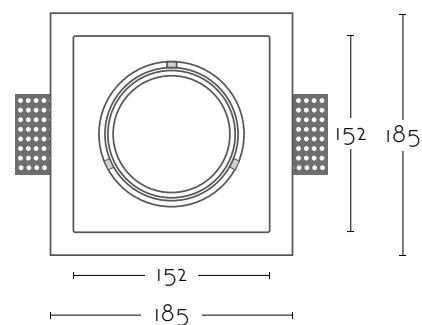

Bombilla Compatibles/Compatible Bulbs

GU10-AR111CH GU10-AR111