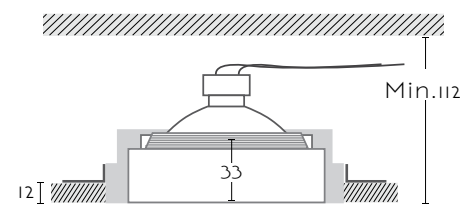

FIYI

Ref:	
FIYI	1xGU10 AR111 no incl
Color/Colour	Blanco Natural / Natural White
Material	Escayola Inesplast / Inesplast Plaster
Medidas/Dimensions	185x185x40 mm
Corte/Cut	1 185x185 mm

Bombilla Compatibles/Compatible Bulbs

GU10-AR111CH GU10-AR111

SAMOA

Ref:	
SAMOA	2xGU10 AR111 no incl
Color/Colour	Blanco Natural / Natural White
Material	Escayola Inesplast / Inesplast Plaster
Medidas/Dimensions	400x185x40 mm
Corte/Cut	1 400x185 mm

Bombilla Compatibles/Compatible Bulbs

GU10-AR111CH GU10-AR111