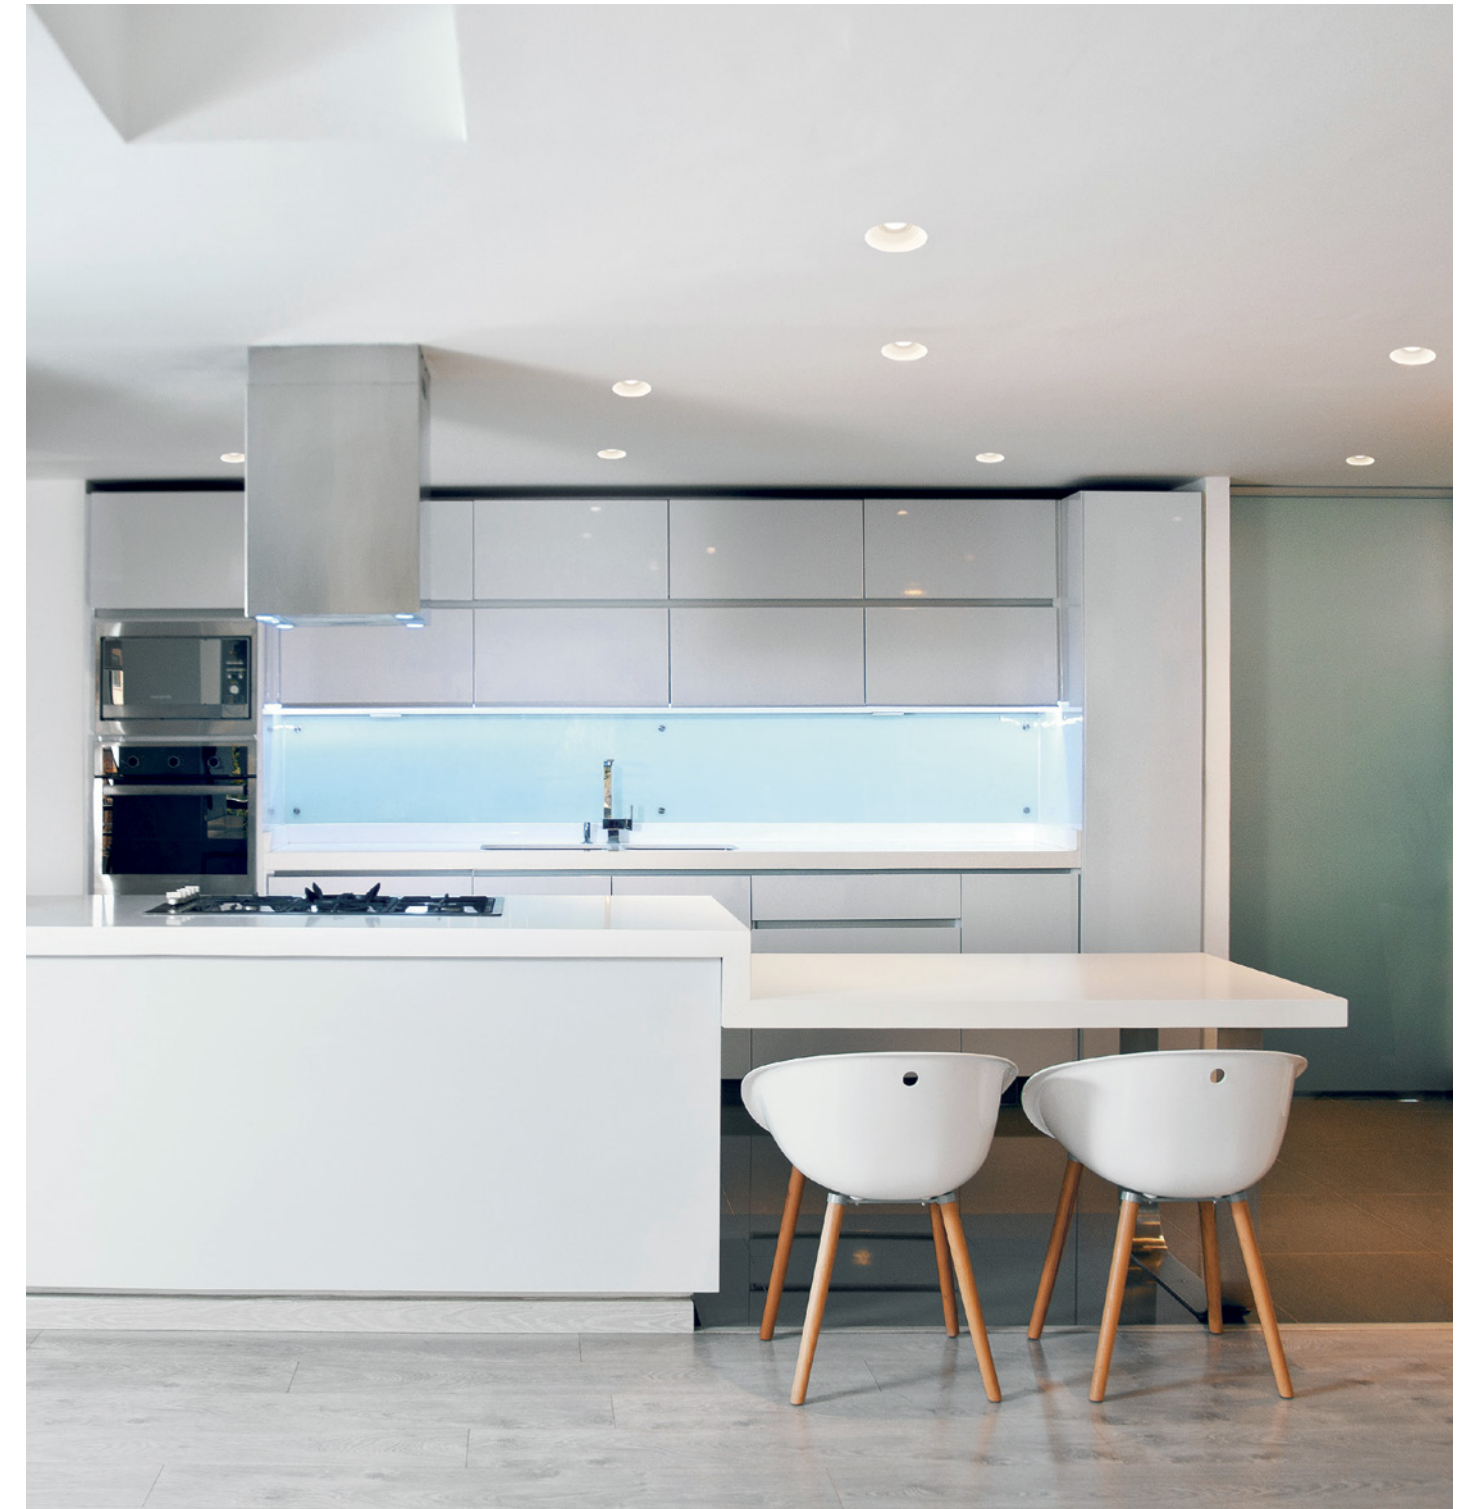

Bombilla Compatibles/Compatible Bulbs

GU10/PAR16   Módulo X1A7   Módulo X2A9   Módulo TRIDONIC