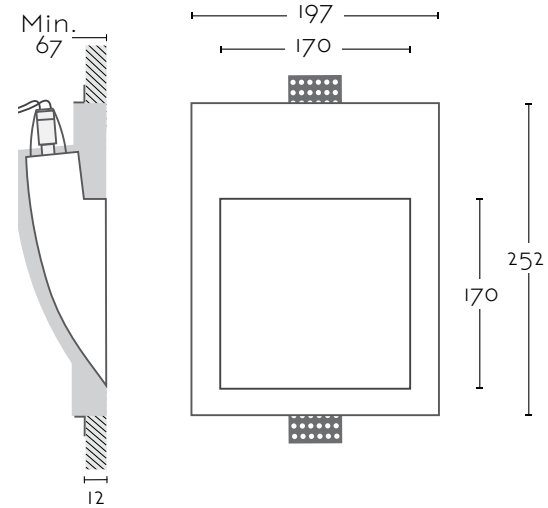

METRO

Ref:	
METRO	1xG9 4W 315Lm 3000°K incl.
Color/Colour	Blanco Natural / Natural White
Material	Escayola Inesplast / Inesplast Plaster
Medidas/Dimensions	252x197x67 mm
Corte/Cut	252x197 mm

Bombilla Compatibles/Compatible Bulbs

G9