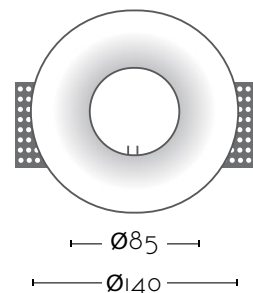

SUNSET

Ref:	
SUNSET	1xGU10 no incl
Color/Colour	Blanco Natural / Natural White
Material	Escayola Inesplast / Inesplast Plaster
Medidas/Dimensions	Ø140x55 mm
Corte/Cut	Ø140 mm

Bombilla Compatibles/Compatible Bulbs

GU10/PAR16   Módulo X1A7

SOUL

Ref:	
SOUL	1xGU10 no incl
Color/Colour	Blanco Natural / Natural White
Material	Escayola Inesplast / Inesplast Plaster
Medidas/Dimensions	130x130x43 mm
Corte/Cut	130x130 mm

Bombilla Compatibles/Compatible Bulbs

GU10/PAR16   Módulo X1A7