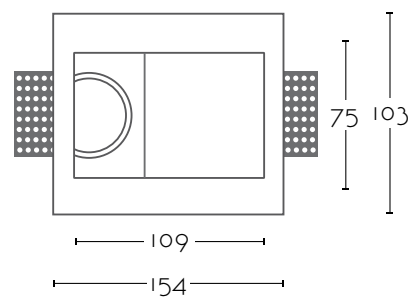

Ref:

SWING 1xGU10 no incl

Color/Colour **Blanco Natural / Natural White**

Material **Escayola Inesplast / Inesplast Plaster**

Medidas/Dimensions **154x103x95 mm**

Corte/Cut **154x103 mm**

Bombilla Compatibles/Compatible Bulbs

GU10/PAR16

Módulo X1A7

Módulo X2A9