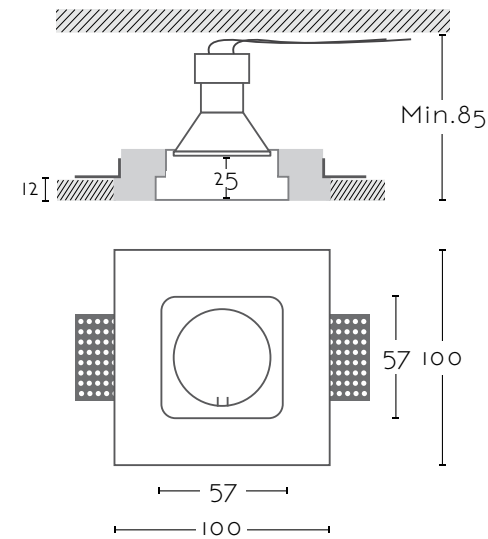

Bombilla Compatibles/Compatible Bulbs

GU10/PAR16   Módulo X1A7