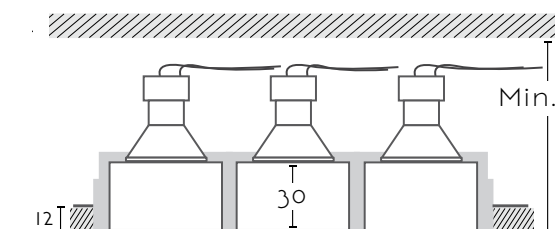

Ref:

IRIS 3 3xGU10 no incl

Color/Colour **Blanco Natural / Natural White**

Material **Escayola Inesplast / Inesplast Plaster**

Medidas/Dimensions **210x70x35 mm**

Corte/Cut **210x70 mm**

Bombilla Compatibles/Compatible Bulbs

GU10/PAR16

Módulo X1A7