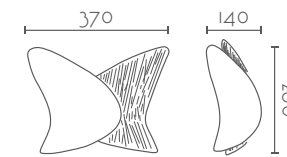

DARMA

DARMA

Ref:	Bombilla/Bulb
455	1xE27 LED no incl.
456	1xR7s 118 mm LED no incl
Color/Colour	Blanco Natural / Natural White
Material	Escayola Inesplast / Inesplast Plaster
Medidas/Dimensions	370x280x140 mm

DARMA LED

Ref:	Color °K	Bombilla/Bulb	Regulable
455/LED	27 | 2700K	LED 18W 2730Lm	✗
455/DIM	30 | 3000K	LED 16W 2550Lm Dimmable	✓

JAZZ

JAZZ

Ref:	Bombilla/Bulb
458	1xE27 LED no incl.
Color/Colour	Blanco Natural / Natural White
Material	Escayola Inesplast / Inesplast Plaster
Medidas/Dimensions	310x420x110 mm