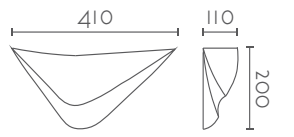

AVE

AVE

Ref:	Bombilla/Bulb
129	1xE27 LED no incl.
128	1xR7s 78 mm LED no incl
Color/Colour	Blanco Natural / Natural White
Material	Escayola Inesplast / Inesplast Plaster
Medidas/Dimensions	370x240x130 mm

AVE LED

Ref:	Color °K	Bombilla/Bulb	Regulable
129/LED	27 | 2700K	LED 12W 1820Lm	✗
129/DIM	30 | 3000K	LED 8W 1340Lm Dimmable	✓

DIVA

DIVA

Ref:	Bombilla/Bulb
105	1xE27 LED no incl.
104	1xR7s 78 mm LED no incl
Color/Colour	Blanco Natural / Natural White
Material	Escayola Inesplast / Inesplast Plaster
Medidas/Dimensions	400x200x140 mm

DIVA LED

Ref:	Color °K	Bombilla/Bulb	Regulable
105/LED	27 | 2700K	LED 12W 1820Lm	✗
105/DIM	30 | 3000K	LED 8W 1340Lm Dimmable	✓

TEA

TEA

Ref:	Bombilla/Bulb
120	1xE27 LED no incl.
119	1xR7s 78 mm LED no incl
Color/Colour	Blanco Natural / Natural White
Material	Escayola Inesplast / Inesplast Plaster
Medidas/Dimensions	410x200x110 mm

TEA LED

Ref:	Color °K	Bombilla/Bulb	Regulable
120/LED	27 | 2700K	LED 12W 1820Lm	✗
120/DIM	30 | 3000K	LED 8W 1340Lm Dimmable	✓