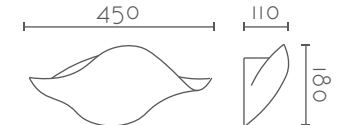

BRISA

BRISA

Ref:	Bombilla/Bulb
203	1xE27 LED no incl.
204	1xR7s 118 mm LED no incl
Color/Colour	Blanco Natural / Natural White
Material	Escayola Inesplast / Inesplast Plaster
Medidas/Dimensions	500x170x140 mm

BRISA LED

Ref:	Color °K	Bombilla/Bulb	Regulable
203/LED	27 | 2700K	LED 12W 1820Lm	✗
203/DIM	30 | 3000K	LED 8W 1340Lm Dimmable	✓

DUNA

DUNA

Ref:	Bombilla/Bulb
47	1xE27 LED no incl.
46	1xR7s 78 mm LED no incl
Color/Colour	Blanco Natural / Natural White
Material	Escayola Inesplast / Inesplast Plaster
Medidas/Dimensions	450x180x110 mm

DUNA LED

Ref:	Color °K	Bombilla/Bulb	Regulable
47/LED	27 | 2700K	LED 12W 1820Lm	✗
47/DIM	30 | 3000K	LED 8W 1340Lm Dimmable	✓