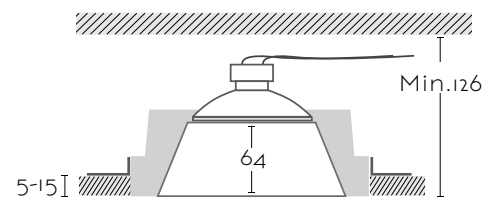

MELISA

Ref:	
MELISA	1xGU10 AR111 no incl
Color/Colour	Blanco Natural / Natural White
Material	Escayola Inesplast / Inesplast Plaster
Medidas/Dimensions	Ø200x74 mm
Corte/Cut	Ø200 mm

Bombilla Compatibles/Compatible Bulbs

GU10-AR111CH GU10-AR111