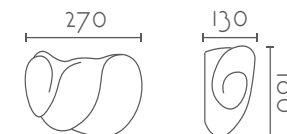

LLUNA

LLUNA

Ref:	Bombilla/Bulb
40	1xE27 LED no incl.
36	1xR7s 78 mm LED no incl
Color/Colour	Blanco Natural / Natural White
Material	Escayola Inesplast / Inesplast Plaster
Medidas/Dimensions	300x220x125 mm

LLUNA LED

Ref:	Color °K	Bombilla/Bulb	Regulable
40/LED	27 | 2700K	LED 12W 1820Lm	✗
40/DIM	30 | 3000K	LED 8W 1340Lm Dimmable	✓

ZENIT

ZENIT

Ref:	Bombilla/Bulb
44	1xE27 LED no incl.
41	1xR7s 78 mm LED no incl
Color/Colour	Blanco Natural / Natural White
Material	Escayola Inesplast / Inesplast Plaster
Medidas/Dimensions	270x180x130 mm

ZENIT LED

Ref:	Color °K	Bombilla/Bulb	Regulable
44/LED	27 | 2700K	LED 12W 1820Lm	✗
44/DIM	30 | 3000K	LED 8W 1340Lm Dimmable	✓

FENIX

FENIX

Ref:	Bombilla/Bulb
87	1xE27 LED no incl.
86	1xR7s 78 mm LED no incl
Color/Colour	Blanco Natural / Natural White
Material	Escayola Inesplast / Inesplast Plaster
Medidas/Dimensions	260x200x160 mm

FENIX LED

Ref:	Color °K	Bombilla/Bulb	Regulable
87/LED	27 | 2700K	LED 12W 1820Lm	✗
87/DIM	30 | 3000K	LED 8W 1340Lm Dimmable	✓