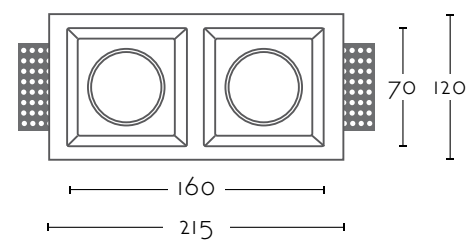

Bombilla Compatibles/Compatible Bulbs

GU10/PAR16   Módulo X1A7