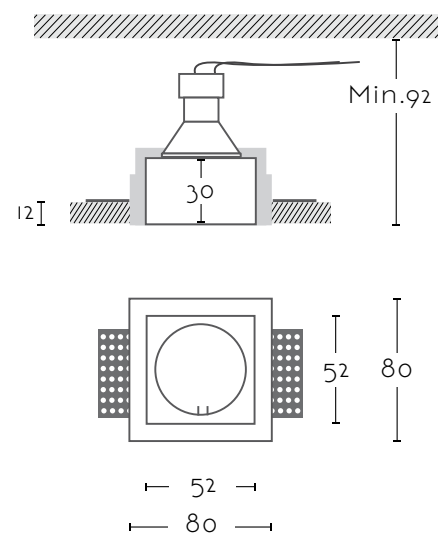

Bombilla Compatibles/Compatible Bulbs

GU10/PAR16 Módulo X1A7