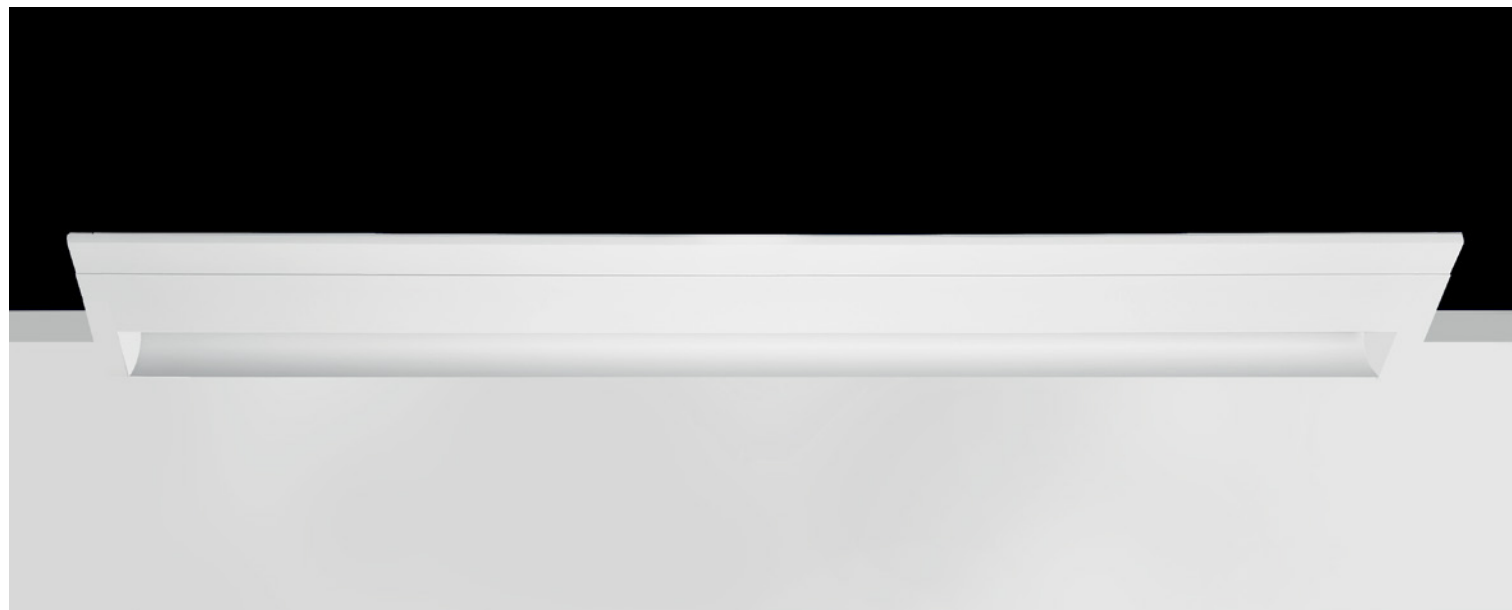

RAMBLA

Ref:	RAMBLA
Fente de Luz/Light Source	Opcional No incluida/ Optional Not included
Color/Colour	Blanco Natural / Natural White
Material	Escayola Inesplast / Inesplast Plaster
Medidas/Dimensions	1000x170x50 mm
Corte/Cut	1 1000x170 mm