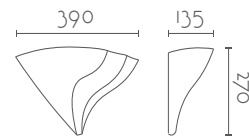

ARIANE

ARIANE

Ref:	Bombilla/Bulb
108	1xE27 LED no incl.
107	1xR7s 78 mm LED no incl
Color/Colour	Blanco Natural / Natural White
Material	Escayola Inesplast / Inesplast Plaster
Medidas/Dimensions	390x270x135 mm

ARIANE LED

Ref:	Color °K	Bombilla/Bulb	Regulable
108/LED	27 | 2700K	LED 12W 1820Lm	✗
108/DIM	30 | 3000K	LED 8W 1340Lm Dimmable	✓

HALLEY

HALLEY

Ref:	Bombilla/Bulb
56	1xE27 LED no incl.
54	1xR7s 118 mm LED no incl
Color/Colour	Blanco Natural / Natural White
Material	Escayola Inesplast / Inesplast Plaster
Medidas/Dimensions	360x230x190 mm

HALLEY LED

Ref:	Color °K	Bombilla/Bulb	Regulable
56/LED	27 | 2700K	LED 12W 1820Lm	✗
56/DIM	30 | 3000K	LED 8W 1340Lm Dimmable	✓