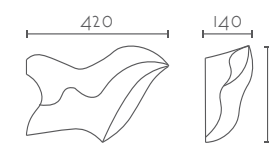

FLAMA

FLAMA

Ref:	Bombilla/Bulb
94	1xE27 LED no incl.
93	1xR7s 78 mm LED no incl
Color/Colour	Blanco Natural / Natural White
Material	Escayola Inesplast / Inesplast Plaster
Medidas/Dimensions	290x410x160 mm

FLAMA LED

Ref:	Color °K	Bombilla/Bulb	Regulable
94/LED	27 | 2700K	LED 12W 1820Lm	✗
94/DIM	30 | 3000K	LED 8W 1340Lm Dimmable	✓

FLETXA

FLETXA

Ref:	Bombilla/Bulb
51	1xE27 LED no incl.
49	1xR7s 118 mm LED no incl
Color/Colour	Blanco Natural / Natural White
Material	Escayola Inesplast / Inesplast Plaster
Medidas/Dimensions	420x210x140 mm

FLETXA LED

Ref:	Color °K	Bombilla/Bulb	Regulable
51/LED	27 | 2700K	LED 12W 1820Lm	✗
51/DIM	30 | 3000K	LED 8W 1340Lm Dimmable	✓

DANDY

DANDY

Ref:	Bombilla/Bulb
92	1xE27 LED no incl.
91	1xR7s 78 mm LED no incl
Color/Colour	Blanco Natural / Natural White
Material	Escayola Inesplast / Inesplast Plaster
Medidas/Dimensions	260x260x130 mm

DANDY LED

Ref:	Color °K	Bombilla/Bulb	Regulable
92/LED	27 | 2700K	LED 12W 1820Lm	✗
92/DIM	30 | 3000K	LED 8W 1340Lm Dimmable	✓