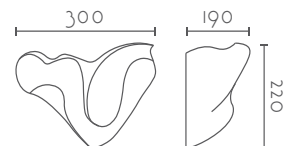

MAGNO

MAGNO

Ref:	Bombilla/Bulb
30	1xE27 LED no incl.
26	1xR7s 118 mm LED no incl
Color/Colour	Blanco Natural / Natural White
Material	Escayola Inesplast / Inesplast Plaster
Medidas/Dimensions	340x360x135 mm

MAGNO LED

Ref:	Color °K	Bombilla/Bulb	Regulable
30/LED	27 | 2700K	LED 12W 1820Lm	✗
30/DIM	30 | 3000K	LED 8W 1340Lm Dimmable	✓

COR

COR

Ref:	Bombilla/Bulb
83	1xE27 LED no incl.
82	1xR7s 118 mm LED no incl
Color/Colour	Blanco Natural / Natural White
Material	Escayola Inesplast / Inesplast Plaster
Medidas/Dimensions	300x220x190mm

COR LED

Ref:	Color °K	Bombilla/Bulb	Regulable
83/LED	27 | 2700K	LED 12W 1820Lm	✗
83/DIM	30 | 3000K	LED 8W 1340Lm Dimmable	✓