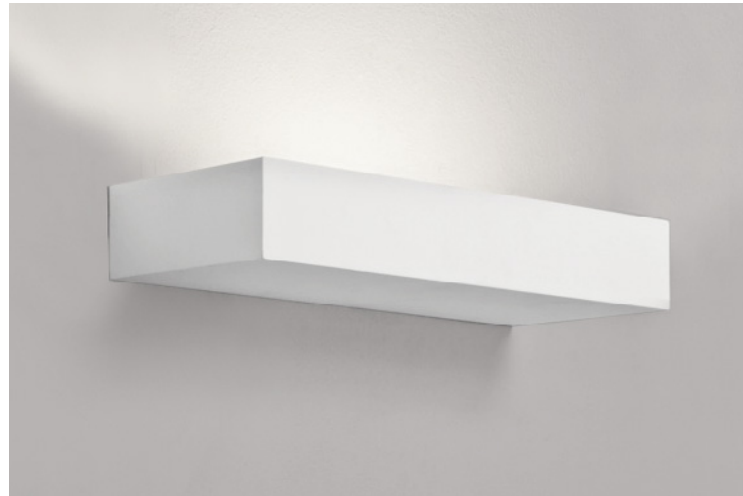

BLAS 210

BLAS 210

Ref:	Bombilla/Bulb
BLAS	1xG9 LED no incl.
Color/Colour	Blanco Natural / Natural White
Material	Escayola Inesplast / Inesplast Plaster
Medidas/Dimensions	210x120x60 mm

ULISES 300

ULISES 300

Ref:	Bombilla/Bulb
ULISES	2xG9 LED no incl.
Color/Colour	Blanco Natural / Natural White
Material	Escayola Inesplast / Inesplast Plaster
Medidas/Dimensions	300x180x60 mm