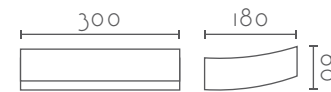

BLAS 210

BLAS 210

Ref:	Bombilla/Bulb
BLAS	1xG9 LED no incl.
Color/Colour	Blanco Natural / Natural White
Material	Escayola Inesplast / Inesplast Plaster
Medidas/Dimensions	210x120x60 mm

ULISES 300

ULISES 300

Ref:	Bombilla/Bulb
ULISES	2xG9 LED no incl.
Color/Colour	Blanco Natural / Natural White
Material	Escayola Inesplast / Inesplast Plaster
Medidas/Dimensions	300x180x60 mm