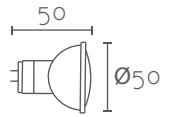

LÁMPARA LED MR 16 / GU5.3

REFERENCIA	W	~W	COLOR	LM	AC/DC	Hz
GU53638.30	6	55	3000°K	500	12V	50/60