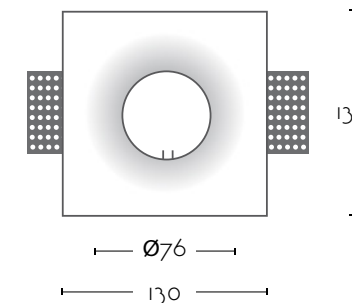

Bombilla Compatibles/Compatible Bulbs

GU10/PAR16   Módulo X1A7