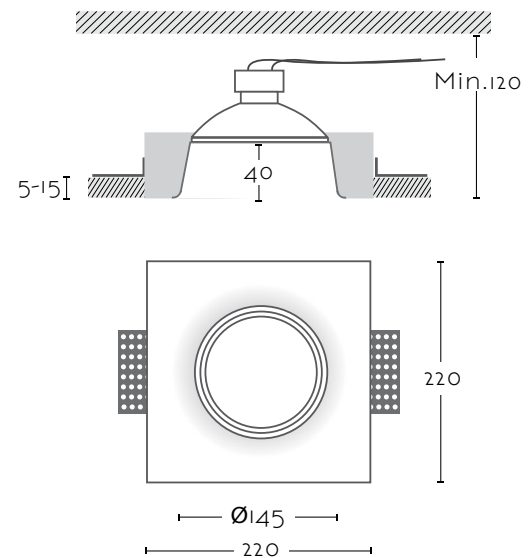

Bombilla Compatibles/Compatible Bulbs

GU10-AR111CH   GU10-AR111