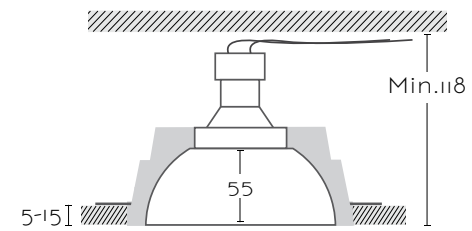

SIGMA

Ref:	
SIGMA	1xGU10 no incl
Color/Colour	Blanco Natural / Natural White
Material	Escayola Inesplast / Inesplast Plaster
Medidas/Dimensions	Ø132x65 mm
Corte/Cut	Ø132 mm

Bombilla Compatibles/Compatible Bulbs

GU10/PAR16   Módulo X1A7   Módulo X2A9   Módulo TRIDONIC