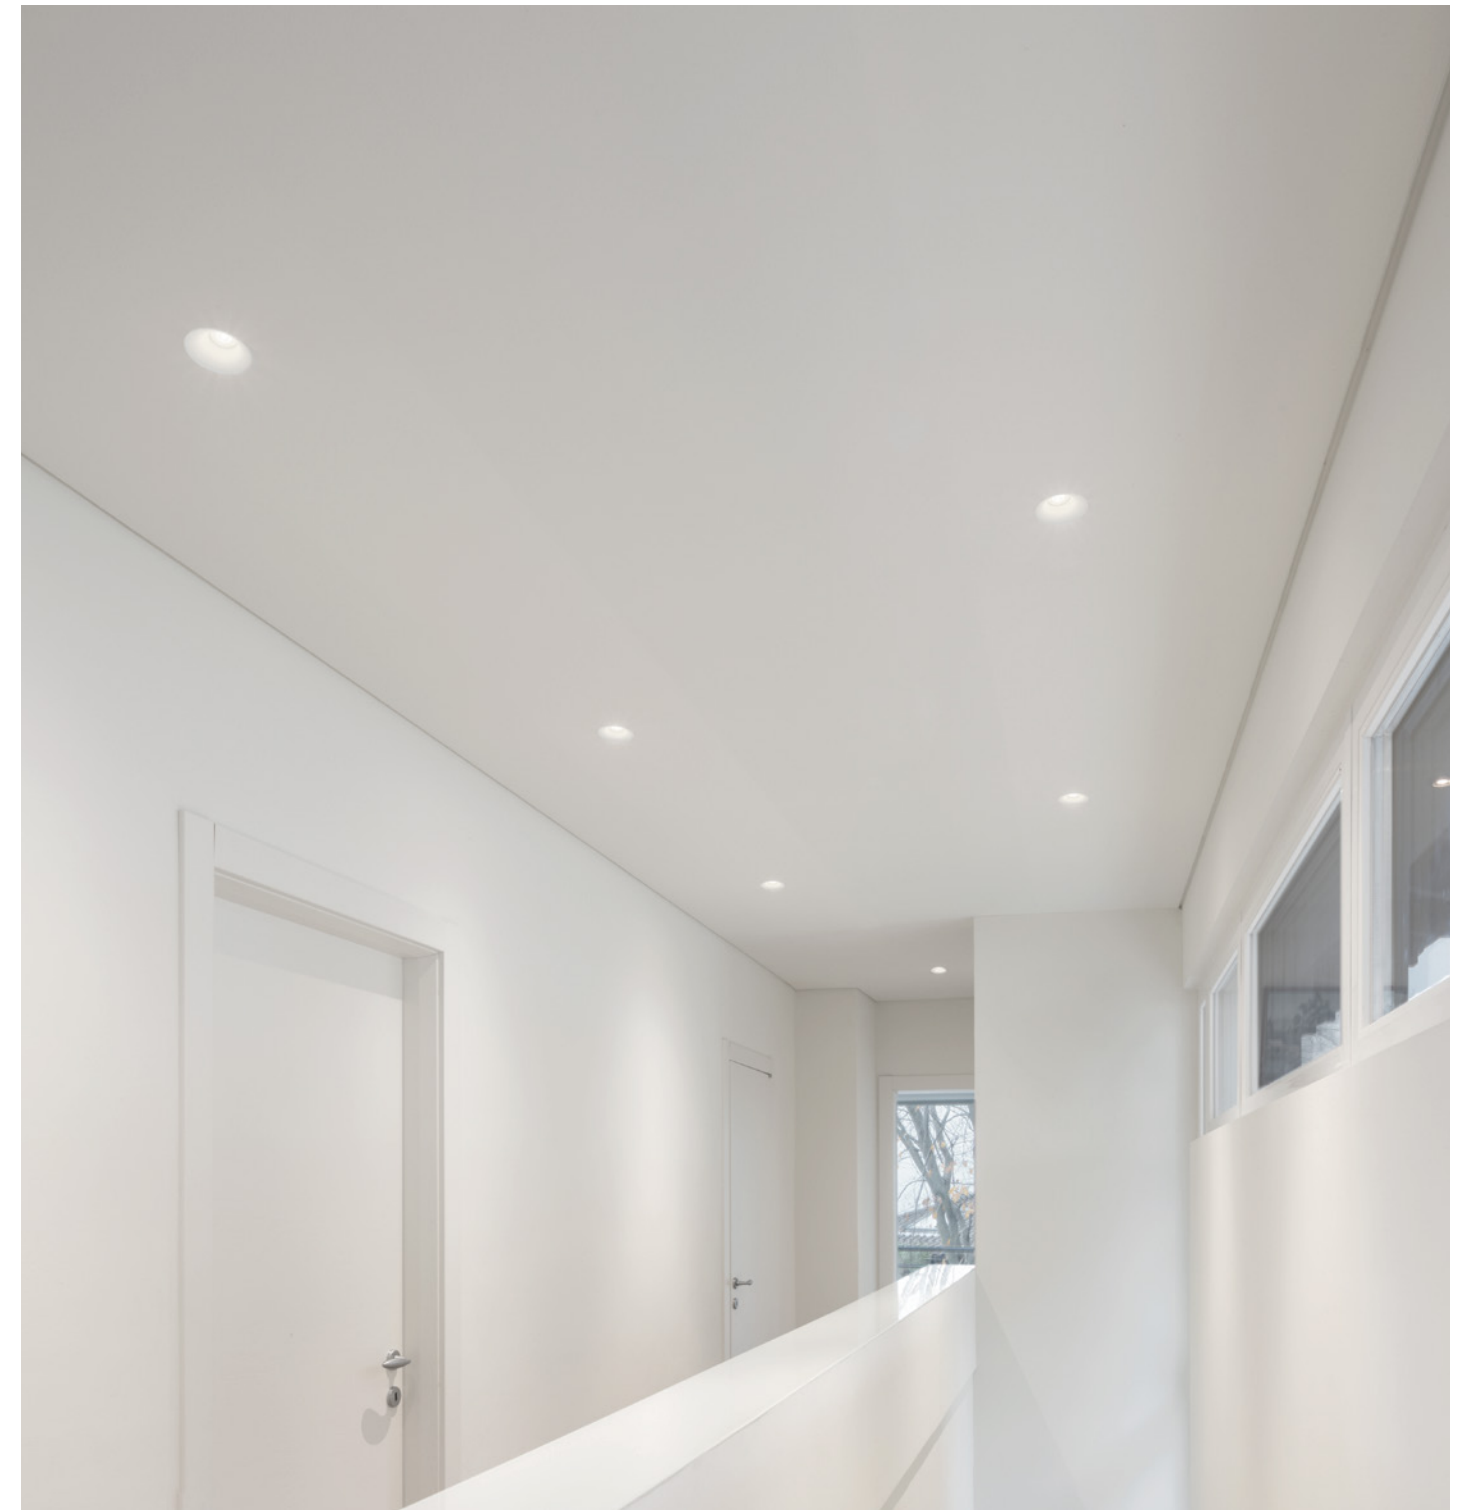

Ref:

ZINNIA 1xGU10 no incl

Color/Colour **Blanco Natural / Natural White**

Material **Escayola Inesplast / Inesplast Plaster**

Medidas/Dimensions **120x120x45 mm**

Corte/Cut **120x120 mm**

Bombilla Compatibles/Compatible Bulbs

GU10/PAR16

Módulo X1A7