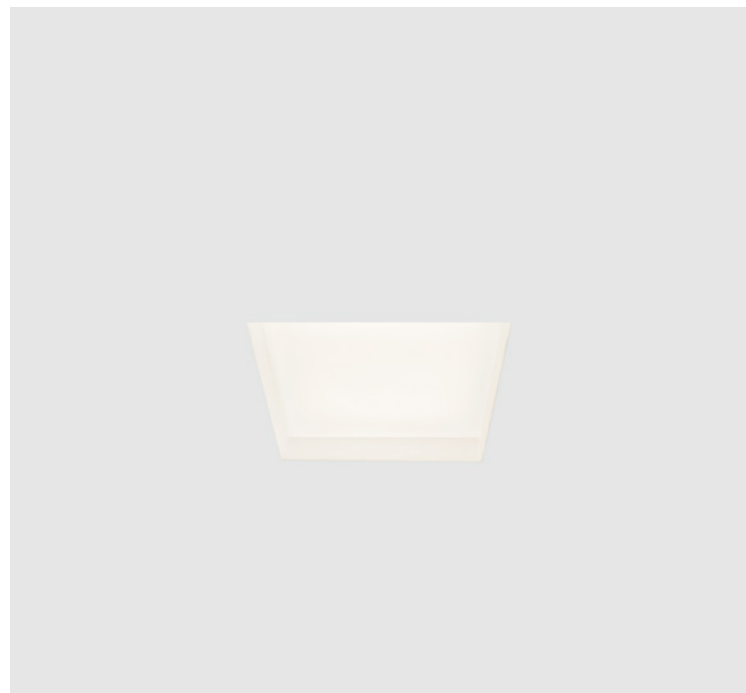

# SIRIUS

Ref:

**SIRIUS** 1xGU10 no incl

Color/Colour **Blanco Natural / Natural White**

Material **Escayola Inesplast / Inesplast Plaster**

Difusor/Difuser **Cristal / Glass**

Medidas/Dimensions **128x128x90 mm**