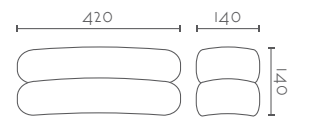

ICEBERG 420