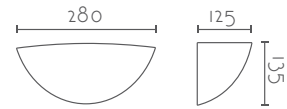

HULA 280

ESFERA HULA

Ref:	Bombilla/Bulb
HULA	1xE27 LED no incl.
Color/Colour	Blanco Natural / Natural White
Material	Escayola Inesplast / Inesplast Plaster
Medidas/Dimensions	280x125x135 mm

ESFERA 360

ESFERA 360

Ref:	Bombilla/Bulb
617	1xE27 LED no incl.
617/0	1xR7s 118 mm LED no incl
Color/Colour	Blanco Natural / Natural White
Material	Escayola Inesplast / Inesplast Plaster
Medidas/Dimensions	360x80x150 mm

ESFERA 360 LED

Ref:	Color °K	Bombilla/Bulb	Regulable
617/LED	27 | 2700K	LED 12W 1820Lm	✘
617/DIM	30 | 3000K	LED 8W 1340Lm Dimmable	✔

ESFERA 405

ESFERA 405

Ref:	Bombilla/Bulb
33	1xE27 LED no incl.
13	1xR7s 118 mm LED no incl
Color/Colour	Blanco Natural / Natural White
Material	Escayola Inesplast / Inesplast Plaster
Medidas/Dimensions	405x120x155 mm

ESFERA 405 LED

Ref:	Color °K	Bombilla/Bulb	Regulable
33/LED	27 | 2700K	LED 12W 1820Lm	✘
33/DIM	30 | 3000K	LED 8W 1340Lm Dimmable	✔