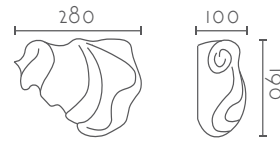

ZAS

ZAS

Ref:	Bombilla/Bulb
101	1xE27 LED no incl.
100	1xR7s 78 mm LED no incl
Color/Colour	Blanco Natural / Natural White
Material	Escayola Inesplast / Inesplast Plaster
Medidas/Dimensions	280x190x100 mm

ZAS LED

Ref:	Color °K	Bombilla/Bulb	Regulable
101/LED	27 | 2700K	LED 12W 1820Lm	✗
101/DIM	30 | 3000K	LED 8W 1340Lm Dimmable	✓

GLASS

GLASS

Ref:	Bombilla/Bulb
85	1xE27 LED no incl.
84	1xR7s 118 mm LED no incl
Color/Colour	Blanco Natural / Natural White
Material	Escayola Inesplast / Inesplast Plaster
Medidas/Dimensions	310x190x180 mm

GLASS LED

Ref:	Color °K	Bombilla/Bulb	Regulable
85/LED	27 | 2700K	LED 12W 1820Lm	✗
85/DIM	30 | 3000K	LED 8W 1340Lm Dimmable	✓