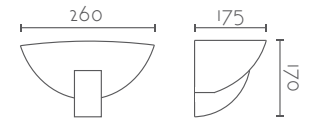

Ref:	Bombilla/Bulb
A5149/1	1xE27 LED no incl.
A5149/0	1xR7s 118 mm LED no incl
Color/Colour	Blanco Natural / Natural White
Material	Escayola Inesplast / Inesplast Plaster
Medidas/Dimensions	300x140x155 mm

Ref:	Color °K	Bombilla/Bulb	Regulable
A5149/LED	27 | 2700K	LED 12W 1820Lm	✗
A5149/DIM	30 | 3000K	LED 8W 1340Lm Dimmable	✓

A-5145

Ref:	Bombilla/Bulb
A5145/1	1xE27 LED no incl.
A5145/0	1xR7s 78 mm LED no incl
Color/Colour	Blanco Natural / Natural White
Material	Escayola Inesplast / Inesplast Plaster
Medidas/Dimensions	330x75x160 mm

Ref:	Color °K	Bombilla/Bulb	Regulable
A5145/LED	27 | 2700K	LED 12W 1820Lm	✗
A5145/DIM	30 | 3000K	LED 8W 1340Lm Dimmable	✓

CLASIC

Ref:	Bombilla/Bulb
176	1xE27 LED no incl.
177	1xR7s 78 mm LED no incl
Color/Colour	Blanco Natural / Natural White
Material	Escayola Inesplast / Inesplast Plaster
Medidas/Dimensions	260x175x170 mm

Ref:	Color °K	Bombilla/Bulb	Regulable
176/LED	27 | 2700K	LED 12W 1820Lm	✗
176/DIM	30 | 3000K	LED 8W 1340Lm Dimmable	✓