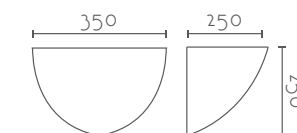

ESFERA CORNER 350