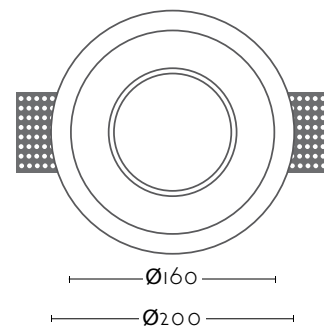

Bombilla Compatibles/Compatible Bulbs

GU10-AR111CH GU10-AR111