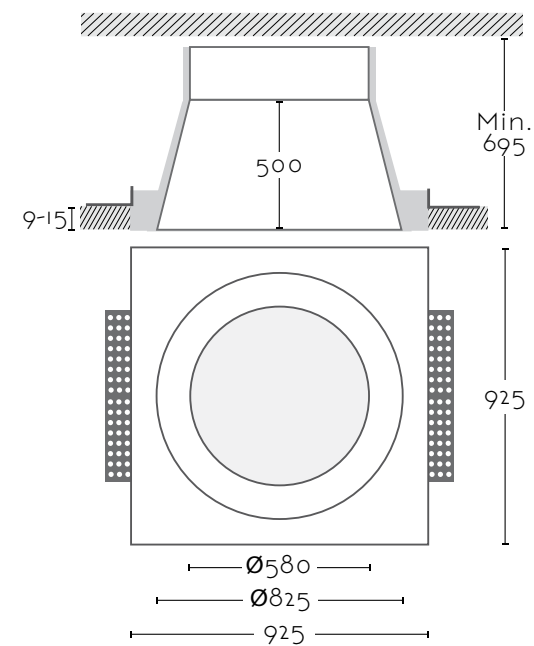

Ref:	Color °K	Fuente de Luz	Regulable
MOON900	30 | 3000K	LED 42W 6400-6780Lm	✗
MOON900/DIM	40 | 4000K	LED 42W 6400-6780Lm Dimmable	✓
Color/Colour	Blanco Natural / Natural White		
Material	Escayola Inesplast / Inesplast Plaster		
Difusor/Difuser	Metacrilato/PMMA		
Medidas/Dimensions	925x925x680 mm		
Corte/Cut	925x925 mm