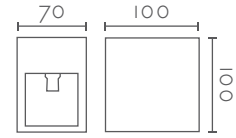

CIRO 100

Ref:	Bombilla/Bulb
CIRO	1xG9 LED no incl.
Color/Colour	Blanco Natural / Natural White
Material	Escayola Inesplast / Inesplast Plaster
Medidas/Dimensions	70x100x100 mm