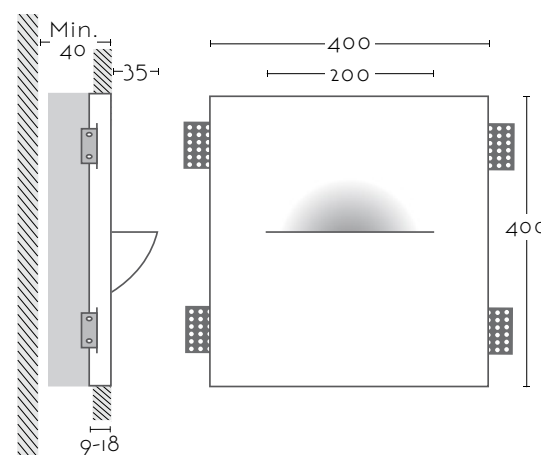

PRISCILA

Ref:	
PRISCILA	1xG9 4W 315Lm 3000°K incl.
Color/Colour	Blanco Natural / Natural White
Material	Escayola Inesplast / Inesplast Plaster
Medidas/Dimensions	400x400x40 mm
Corte/Cut	400x400 mm
Bombilla Compatibles/Compatible Bulbs	

G9

SEFORA

Ref:	
SEFORA	2xG9 no incl
Color/Colour	Blanco Natural / Natural White
Material	Escayola Inesplast / Inesplast Plaster
Medidas/Dimensions	255x312x95 mm
Corte/Cut	255x312 mm
Bombilla Compatibles/Compatible Bulbs	

G9