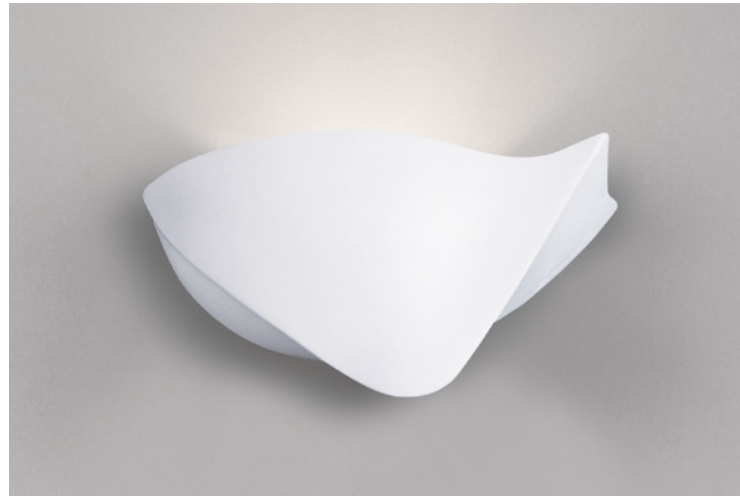

ODIN

ODIN

Ref:	Bombilla/Bulb
197	1xE27 LED no incl.
198	1xR7s 118 mm LED no incl
Color/Colour	Blanco Natural / Natural White
Material	Escayola Inesplast / Inesplast Plaster
Medidas/Dimensions	320x220x140 mm

ODIN LED

Ref:	Color °K	Bombilla/Bulb	Regulable
197/LED	27 | 2700K	LED 12W 1820Lm	✗
197/DIM	30 | 3000K	LED 8W 1340Lm Dimmable	✓