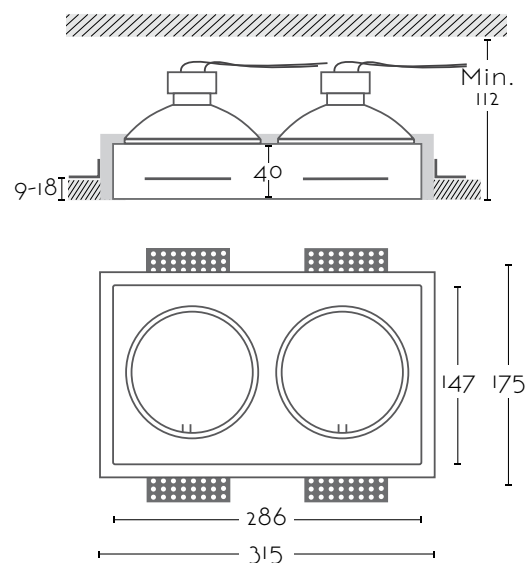

Ref:

CARLA 2 2xGU10 AR111 no incl

Color/Colour **Blanco Natural / Natural White**

Material **Escayola Inesplast / Inesplast Plaster**

Medidas/Dimensions **315x175x45 mm**

Corte/Cut **315x175 mm**

Bombilla Compatibles/Compatible Bulbs

GU10-AR111CH GU10-AR111