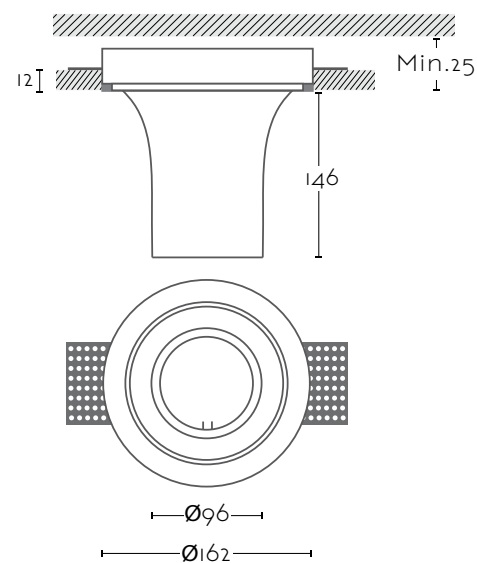

Bombilla Compatibles/Compatible Bulbs