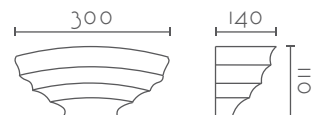

ATENEA

ATENEA

Ref:	Bombilla/Bulb
293	1xE27 LED no incl.
294	1xR7s 78 mm LED no incl
Color/Colour	Blanco Natural / Natural White
Material	Escayola Inesplast / Inesplast Plaster
Medidas/Dimensions	300x110x140 mm

ATENEA LED

Ref:	Color °K	Bombilla/Bulb	Regulable
293/LED	27 | 2700K	LED 12W 1820Lm	✗
293/DIM	30 | 3000K	LED 8W 1340Lm Dimmable	✓

ORION

ORION

Ref:	Bombilla/Bulb
295	1xE27 LED no incl.
296	1xR7s 78 mm LED no incl
Color/Colour	Blanco Natural / Natural White
Material	Escayola Inesplast / Inesplast Plaster
Medidas/Dimensions	300x110x140 mm

ORION LED

Ref:	Color °K	Bombilla/Bulb	Regulable
295/LED	27 | 2700K	LED 12W 1820Lm	✗
295/DIM	30 | 3000K	LED 8W 1340Lm Dimmable	✓

ITACA

ITACA

Ref:	Bombilla/Bulb
359	1xE27 LED no incl.
360	1xR7s 118 mm LED no incl
Color/Colour	Blanco Natural / Natural White
Material	Escayola Inesplast / Inesplast Plaster
Medidas/Dimensions	300x130x120mm

ITACA LED

Ref:	Color °K	Bombilla/Bulb	Regulable
359/LED	27 | 2700K	LED 12W 1820Lm	✗
359/DIM	30 | 3000K	LED 8W 1340Lm Dimmable	✓

ROCA

ROCA

Ref:	Bombilla/Bulb
188	1xE27 LED no incl.
189	1xR7s 118 mm LED no incl
Color/Colour	Blanco Natural / Natural White
Material	Escayola Inesplast / Inesplast Plaster
Medidas/Dimensions	330x135x135mm

ROCA LED

Ref:	Color °K	Bombilla/Bulb	Regulable
188/LED	27 | 2700K	LED 12W 1820Lm	✗
188/DIM	30 | 3000K	LED 8W 1340Lm Dimmable	✓