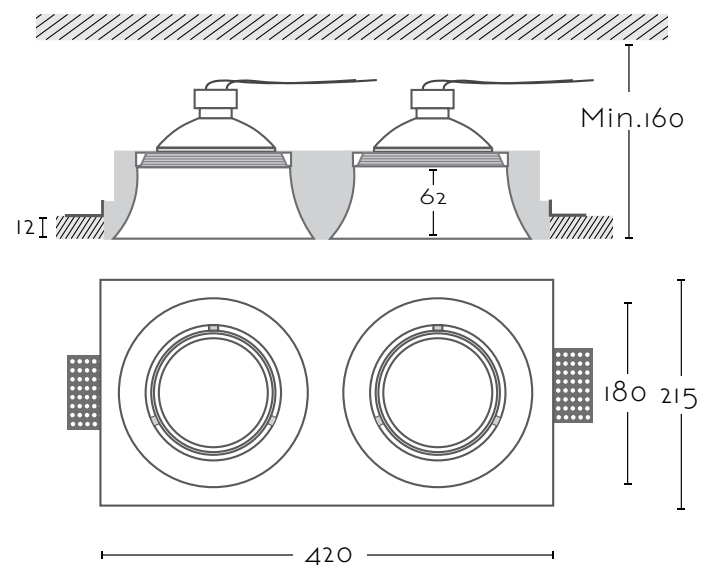

Ref:

LIMA 2xGU10 AR111 no incl

Color/Colour **Blanco Natural / Natural White**

Material **Escayola Inesplast / Inesplast Plaster**

Medidas/Dimensions **420x215x80 mm**

Corte/Cut **420x215 mm**

Bombilla Compatibles/Compatible Bulbs

GU10-AR111CH GU10-AR111