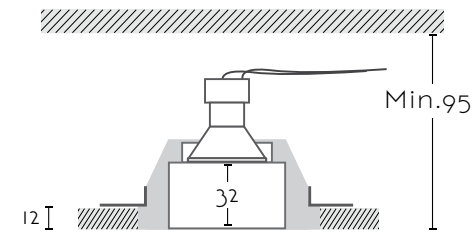

Bombilla Compatibles/Compatible Bulbs

GU10/PAR16   Módulo X1A7