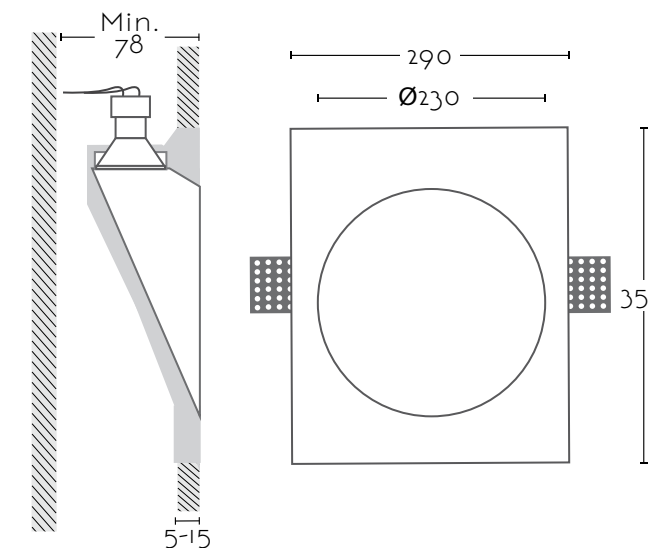

Bombilla Compatibles/Compatible Bulbs

GU10/PAR16   Módulo X1A7