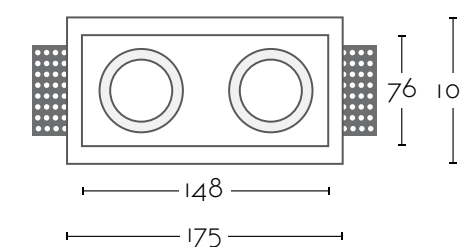

Bombilla Compatibles/Compatible Bulbs