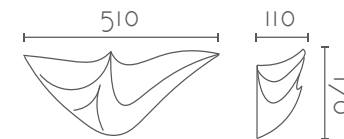

UTOPIA

UTOPIA

Ref:	Bombilla/Bulb
122	1xE27 LED no incl.
121	1xR7s 118 mm LED no incl
Color/Colour	Blanco Natural / Natural White
Material	Escayola Inesplast / Inesplast Plaster
Medidas/Dimensions	510x170x110 mm

UTOPIA LED

Ref:	Color °K	Bombilla/Bulb	Regulable
122/LED	27 | 2700K	LED 12W 1820Lm	✗
122/DIM	30 | 3000K	LED 8W 1340Lm Dimmable	✓

ADA

ADA

Ref:	Bombilla/Bulb
126	1xR7s 78 mm LED no incl
Color/Colour	Blanco Natural / Natural White
Material	Escayola Inesplast / Inesplast Plaster
Medidas/Dimensions	460x195x105 mm

ADA LED

Ref:	Color °K	Bombilla/Bulb	Regulable
127/LED	27 | 2700K	LED 12W 1820Lm	✗
127/DIM	30 | 3000K	LED 8W 1340Lm Dimmable	✓