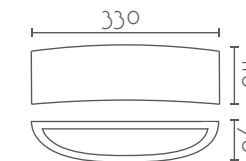

PALACE 300

PALACE 300

Ref:	Bombilla/Bulb
275	1xE27 LED no incl.
276	1xR7s 118 mm LED no incl
Color/Colour	Blanco Natural / Natural White
Material	Escayola Inesplast / Inesplast Plaster
Medidas/Dimensions	300x160x155 mm

PALACE 300 LED

Ref:	Color °K	Bombilla/Bulb	Regulable
275/LED	27 | 2700K	LED 12W 1820Lm	✗
275/DIM	30 | 3000K	LED 16W 2520Lm Dimmable	✓

PALACE 400

PALACE 400

Ref:	Bombilla/Bulb
277	1xE27 LED no incl.
278	1xR7s 118 mm LED no incl
Color/Colour	Blanco Natural / Natural White
Material	Escayola Inesplast / Inesplast Plaster
Medidas/Dimensions	400x160x155mm

PALACE 400 LED

Ref:	Color °K	Bombilla/Bulb	Regulable
277/LED	27 | 2700K	LED 18W 2730Lm	✗
277/DIM	30 | 3000K	LED 16W 2520Lm Dimmable	✓

NEXUS LED

NEXUS LED

Ref:	Color °K	Bombilla/Bulb	Regulable
576/LED	27 | 2700K	LED 12W 1820Lm	✗
576/DIM	30 | 3000K	LED 8W 1340Lm Dimmable	✓
Color/Colour	Blanco Natural / Natural White		
Material	Escayola Inesplast / Inesplast Plaster		
Medidas/Dimensions	330x110x76 mm