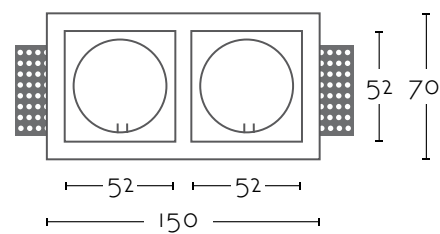

Ref:

IRIS 2 2xGU10 no incl

Color/Colour **Blanco Natural / Natural White**

Material **Escayola Inesplast / Inesplast Plaster**

Medidas/Dimensions **150x70x35 mm**

Corte/Cut **150x70 mm**

Bombilla Compatibles/Compatible Bulbs

GU10/PAR16

Módulo X1A7