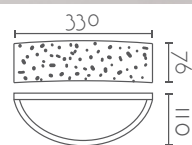

MAYA

MAYA

Ref:	Bombilla/Bulb
589	1xE27 LED no incl.
590	1xR7s 78mm LED no incl
Color/Colour	Blanco Natural / Natural White
Material	Escayola Inesplast / Inesplast Plaster
Medidas/Dimensions	330x110x76 mm

MAYA LED

Ref:	Color °K	Bombilla/Bulb	Regulable
589/LED	27 | 2700K	LED 12W 1820Lm	✗
589/DIM	30 | 3000K	LED 16W 2520Lm Dimmable	✓

TOTEM

TOTEM

Ref:	Bombilla/Bulb
532	1xE27 LED no incl.
533	1xR7s 118 mm LED no incl
Color/Colour	Blanco Natural / Natural White
Material	Escayola Inesplast / Inesplast Plaster
Medidas/Dimensions	380x110x150 mm

TOTEM LED

Ref:	Color °K	Bombilla/Bulb	Regulable
532/LED	27 | 2700K	LED 12W 1820Lm	✗
532/DIM	30 | 3000K	LED 8W 1340Lm Dimmable	✓

DIAMANT

DIAMANT

Ref:	Bombilla/Bulb
395	1xE27 LED no incl.
396	1xR7s 118 mm LED no incl
Color/Colour	Blanco Natural / Natural White
Material	Escayola Inesplast / Inesplast Plaster
Medidas/Dimensions	230x90x190 mm

DIAMANT LED

Ref:	Color °K	Bombilla/Bulb	Regulable
395/LED	27 | 2700K	LED 12W 1820Lm	✗
395/DIM	30 | 3000K	LED 8W 1340Lm Dimmable	✓