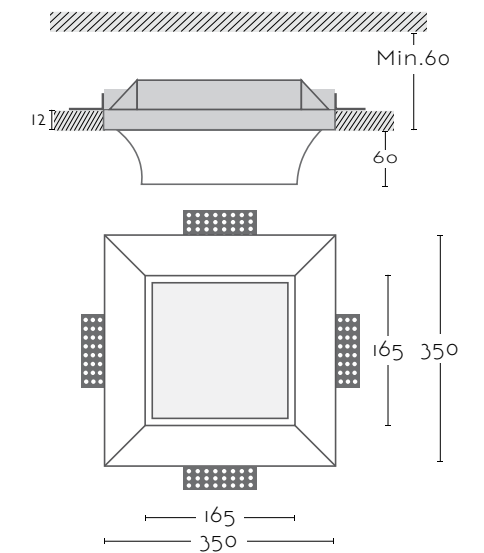

COOL

Ref:	
COOL.30	LED 24.9W 3120Lm 3000°K Inc.
Color/Colour	Blanco Natural / Natural White
Material	Escayola Inesplast / Inesplast Plaster
Difusor/Difuser	Metacrilato/PMMA
Medidas/Dimensions	350x350x120 mm
Corte/Cut	350x350 mm