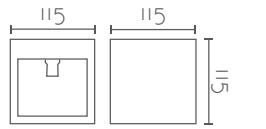

ARIEL 115

Ref:	Bombilla/Bulb
ARIEL	1xG9 LED no incl.
Color/Colour	Blanco Natural / Natural White
Material	Escayola Inesplast / Inesplast Plaster
Medidas/Dimensions	115x115x115 mm