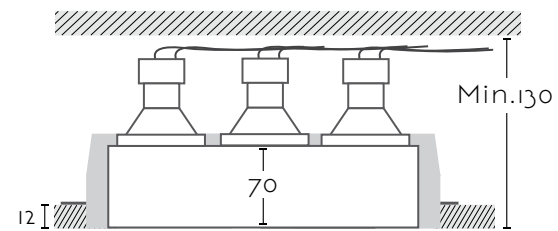

Ref:	
DICRO 3	3xGU10 no incl
Color/Colour	Blanco Natural / Natural White
Material	Escayola Inesplast / Inesplast Plaster
Medidas/Dimensions	250x103x75 mm
Corte/Cut	250x103 mm

Bombilla Compatibles/Compatible Bulbs			
GU10/PAR16	Módulo X1A7	Módulo X2A9	Módulo TRIDONIC