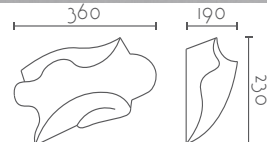

ARIANE

ARIANE

Ref:	Bombilla/Bulb
108	1xE27 LED no incl.
107	1xR7s 78 mm LED no incl
Color/Colour	Blanco Natural / Natural White
Material	Escayola Inesplast / Inesplast Plaster
Medidas/Dimensions	390x270x135 mm

ARIANE LED

Ref:	Color °K	Bombilla/Bulb	Regulable
108/LED	27 | 2700K	LED 12W 1820Lm	✗
108/DIM	30 | 3000K	LED 8W 1340Lm Dimmable	✓

HALLEY

HALLEY

Ref:	Bombilla/Bulb
56	1xE27 LED no incl.
54	1xR7s 118 mm LED no incl
Color/Colour	Blanco Natural / Natural White
Material	Escayola Inesplast / Inesplast Plaster
Medidas/Dimensions	360x230x190 mm

HALLEY LED

Ref:	Color °K	Bombilla/Bulb	Regulable
56/LED	27 | 2700K	LED 12W 1820Lm	✗
56/DIM	30 | 3000K	LED 8W 1340Lm Dimmable	✓