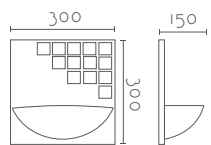

ROMA

Ref:	Bombilla/Bulb
608	1xE27 LED no incl.
608/R7	1xR7s 118 mm LED no incl
Color/Colour	Blanco Natural / Natural White
Material	Escayola Inesplast / Inesplast Plaster
Medidas/Dimensions	300x300x150mm