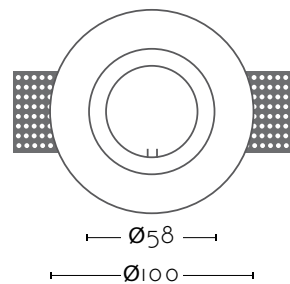

GALATEA

Ref:

GALATEA 1xGU10 no incl

Color/Colour **Blanco Natural / Natural White**

Material **Escayola Inesplast / Inesplast Plaster**

Medidas/Dimensions **Ø100x30 mm**

Corte/Cut **Ø100 mm**

Bombilla Compatibles/Compatible Bulbs

GU10/PAR16

Módulo X1A7