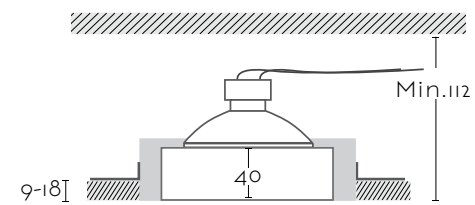

CARLA I

Ref:

CARLA 1 1xGU10 AR111 no incl

Color/Colour **Blanco Natural / Natural White**

Material **Escayola Inesplast / Inesplast Plaster**

Medidas/Dimensions **177x177x45 mm**

Corte/Cut **177x177 mm**

Bombilla Compatibles/Compatible Bulbs

GU10-AR111CH GU10-AR111