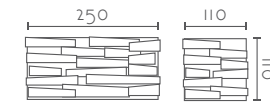

BERET

BERET	
Ref:	Bombilla/Bulb
597	1xG9 LED no incl.
Color/Colour	Blanco Natural / Natural White
Material	Escayola Inesplast / Inesplast Plaster
Medidas/Dimensions	110x110x110 mm

VALIRA

VALIRA	
Ref:	Bombilla/Bulb
596	1xR7s 78 mm LED no incl
596G	1xG9 LED no incl.
Color/Colour	Blanco Natural / Natural White
Material	Escayola Inesplast / Inesplast Plaster
Medidas/Dimensions	160x110x110 mm

MONTBLANC

MONTBLANC	
Ref:	Bombilla/Bulb
594	1xE27 LED no incl.
595	1xR7s 118 mm LED no incl
Color/Colour	Blanco Natural / Natural White
Material	Escayola Inesplast / Inesplast Plaster
Medidas/Dimensions	250x110x110 mm

MONTBLANC LED			
Ref:	Color °K	Bombilla/Bulb	Regulable
594/LED	27 | 2700K	LED 12W 1820Lm	✗
594/DIM	30 | 3000K	LED 8W 1340Lm Dimmable	✓
	LED TRIDONIC LED & DRIVER	DRIVER INCLUIDO	220-240 V/AC Hz 50/60 DIM 1-10V CORTE FASE CE RoHS 3 AÑOS