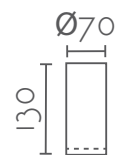

HELGA ^{New}

Ref:	Bombilla/Bulb
HELGA	1xGU10 LED no incl.
Color/Colour	Blanco Natural / Natural White
Material	Escayola Inesplast / Inesplast Plaster
Medidas/Dimensions	Ø70x130 mm