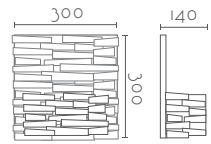

ANETO

Ref:	Bombilla/Bulb
606	1xE27 LED no incl.
606/R7	1xR7s 118 mm LED no incl
Color/Colour	Blanco Natural / Natural White
Material	Escayola Inesplast / Inesplast Plaster
Medidas/Dimensions	300x300x140mm