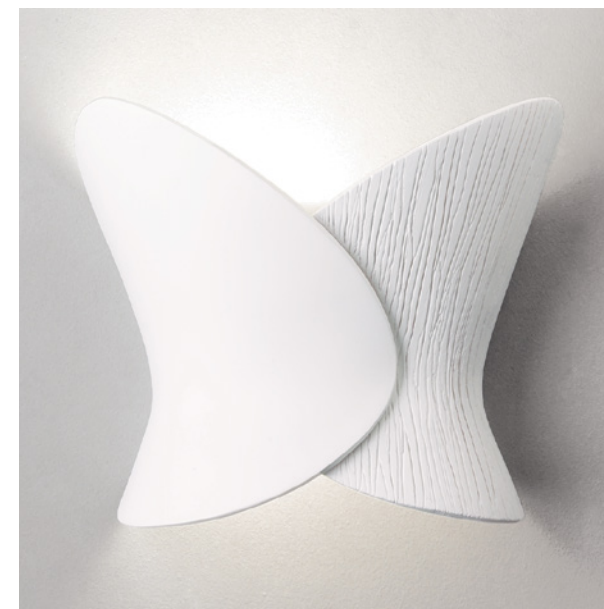

DARMA

DARMA

Ref:	Bombilla/Bulb
455	1xE27 LED no incl.
456	1xR7s 118 mm LED no incl
Color/Colour	Blanco Natural / Natural White
Material	Escayola Inesplast / Inesplast Plaster
Medidas/Dimensions	370x280x140 mm

DARMA LED

Ref:	Color °K	Bombilla/Bulb	Regulable
455/LED	27 | 2700K	LED 18W 2730Lm	✗
455/DIM	30 | 3000K	LED 16W 2550Lm Dimmable	✓