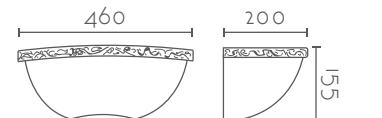

ESFERA UP-DOWN 305

ESFERA UP-DOWN 305

Ref:	Bombilla/Bulb
168	1xE27 LED no incl.
169	1xR7s 118 mm LED no incl
Color/Colour	Blanco Natural / Natural White
Material	Escayola Inesplast / Inesplast Plaster
Medidas/Dimensions	305x120x145 mm

ESFERA UP-DOWN 305 LED

Ref:	Color °K	Bombilla/Bulb	Regulable
168/LED	27 | 2700K	LED 12W 1820Lm	✗
168/DIM	30 | 3000K	LED 16W 2520Lm Dimmable	✓

ESFERA UP-DOWN 405

ESFERA UP-DOWN 405

Ref:	Bombilla/Bulb
166	1xE27 LED no incl.
167	1xR7s 118 mm LED no incl
Color/Colour	Blanco Natural / Natural White
Material	Escayola Inesplast / Inesplast Plaster
Medidas/Dimensions	405x120x160-mm

ESFERA UP-DOWN 405 LED

Ref:	Color °K	Bombilla/Bulb	Regulable
166/LED	27 | 2700K	LED 12W 1820Lm	✗
166/DIM	30 | 3000K	LED 16W 2520Lm Dimmable	✓

BALI

BALI

Ref:	Bombilla/Bulb
544	2xE27 LED no incl.
545	2xR7s 118 mm LED no incl
Color/Colour	Blanco Natural / Natural White
Material	Escayola Inesplast / Inesplast Plaster
Medidas/Dimensions	620x160x190 mm

BALI LED

Ref:	Color °K	Bombilla/Bulb	Regulable
544/LED	27 | 2700K	LED 24W 3640Lm	✗
544/DIM	30 | 3000K	LED 24W 3640Lm Dimmable	✓

AIDA

AIDA

Ref:	Bombilla/Bulb
530	1xE27 LED no incl.
531	1xR7s 118 mm LED no incl
Color/Colour	Blanco Natural / Natural White
Material	Escayola Inesplast / Inesplast Plaster
Medidas/Dimensions	460x155x200mm

AIDA LED

Ref:	Color °K	Bombilla/Bulb	Regulable
530/LED	27 | 2700K	LED 18W 2730Lm	✗
530/DIM	30 | 3000K	LED 16W 2520Lm Dimmable	✓