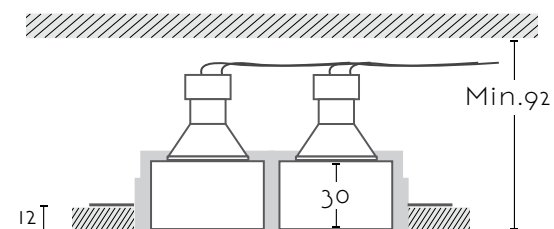

Ref:

IRIS 2 2xGU10 no incl

Color/Colour **Blanco Natural / Natural White**

Material **Escayola Inesplast / Inesplast Plaster**

Medidas/Dimensions **150x70x35 mm**

Corte/Cut **150x70 mm**

Bombilla Compatibles/Compatible Bulbs

GU10/PAR16

Módulo X1A7