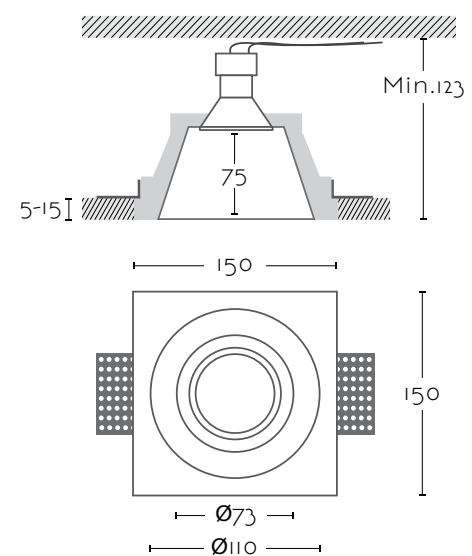

Ref:	
CALIPSO	1xGU10 no incl
Color/Colour	Blanco Natural / Natural White
Material	Escayola Inesplast / Inesplast Plaster
Medidas/Dimensions	150x150x85 mm
Corte/Cut	150x150 mm

Bombilla Compatibles/Compatible Bulbs			
GU10/PAR16	Módulo X1A7	Módulo X2A9	Módulo TRIDONIC