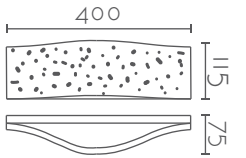

TRAVER DOS

TRAVER DOS

Ref:	Color °K	Bombilla/Bulb	Regulable
555/LED	27 | 2700K	LED 12W 1820Lm	✗
555/DIM	30 | 3000K	LED 8W 1340Lm Dimmable	✓

Color/Colour **Blanco Natural / Natural White**
Material **Escayola Inesplast / Inesplast Plaster**
Medidas/Dimensions **400x115x75 mm**

INCA

INCA

Ref:	Bombilla/Bulb
587	1xE27 LED no incl.
588	1xR7s 118 mm LED no incl

Color/Colour **Blanco Natural / Natural White**
Material **Escayola Inesplast / Inesplast Plaster**
Medidas/Dimensions **270x150x150 mm**

INCA LED

Ref:	Color °K	Bombilla/Bulb	Regulable
587/LED	27 | 2700K	LED 12W 1820Lm	✗
587/DIM	30 | 3000K	LED 8W 1340Lm Dimmable	✓