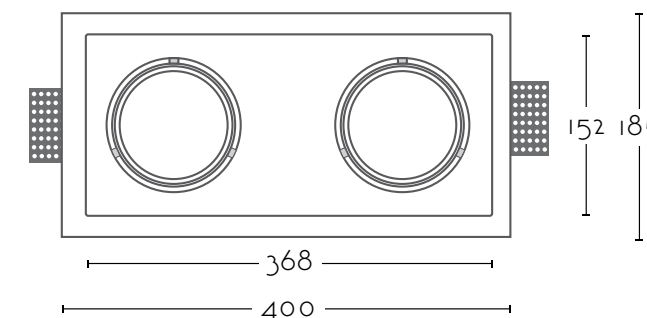

Bombilla Compatibles/Compatible Bulbs

GU10-AR111CH GU10-AR111