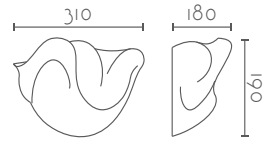

ZAS

ZAS

Ref:	Bombilla/Bulb
101	1xE27 LED no incl.
100	1xR7s 78 mm LED no incl
Color/Colour	Blanco Natural / Natural White
Material	Escayola Inesplast / Inesplast Plaster
Medidas/Dimensions	280x190x100 mm

ZAS LED

Ref:	Color °K	Bombilla/Bulb	Regulable
101/LED	27 | 2700K	LED 12W 1820Lm	✗
101/DIM	30 | 3000K	LED 8W 1340Lm Dimmable	✓

GLASS

GLASS

Ref:	Bombilla/Bulb
85	1xE27 LED no incl.
84	1xR7s 118 mm LED no incl
Color/Colour	Blanco Natural / Natural White
Material	Escayola Inesplast / Inesplast Plaster
Medidas/Dimensions	310x190x180 mm

GLASS LED

Ref:	Color °K	Bombilla/Bulb	Regulable
85/LED	27 | 2700K	LED 12W 1820Lm	✗
85/DIM	30 | 3000K	LED 8W 1340Lm Dimmable	✓