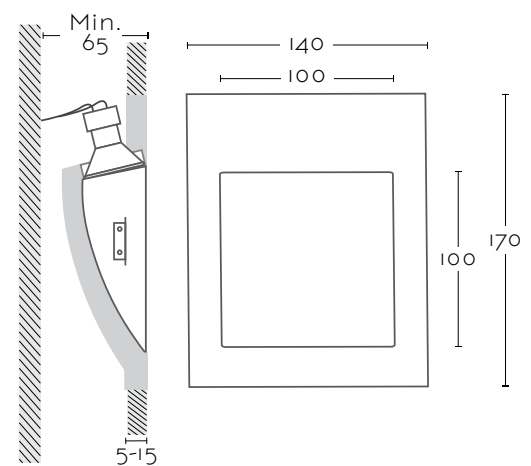

TERRA

Ref:	
TERRA	1xGU10 no incl
Color/Colour	Blanco Natural / Natural White
Material	Escayola Inesplast / Inesplast Plaster
Medidas/Dimensions	170x140x65 mm
Corte/Cut	170x140 mm

Bombilla Compatibles/Compatible Bulbs

GU10/PAR16 Módulo X1A7

SARA

Ref:	
SARA	1xGU10 no incl
Color/Colour	Blanco Natural / Natural White
Material	Escayola Inesplast / Inesplast Plaster
Medidas/Dimensions	200x250x72 mm
Corte/Cut	200x250 mm

Bombilla Compatibles/Compatible Bulbs

GU10/PAR16 Módulo X1A7