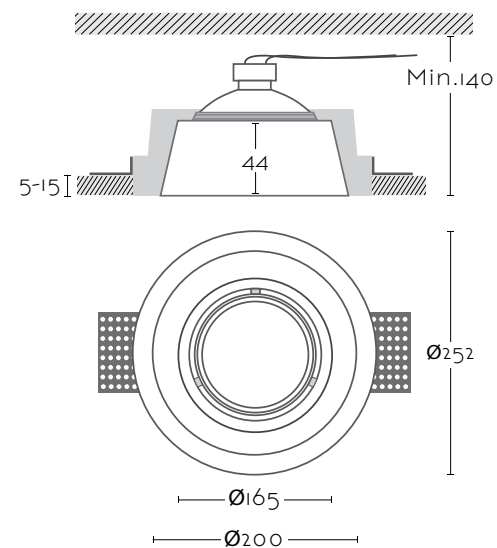

Ref:

BRENDA 1 1xGU10 AR111 no incl

Color/Colour **Blanco Natural / Natural White**

Material **Escayola Inesplast / Inesplast Plaster**

Medidas/Dimensions **Ø252x50 mm**

Corte/Cut **Ø252 mm**

Bombilla Compatibles/Compatible Bulbs

GU10-AR111CH GU10-AR111