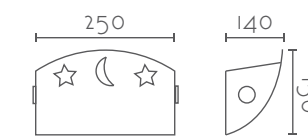

STARS SUN

STARS SUN

Ref:	Bombilla/Bulb
317	1xE27 LED no incl.
318	1xR7s 118 mm LED no incl
Color/Colour	Blanco Natural / Natural White
Material	Escayola Inesplast / Inesplast Plaster
Medidas/Dimensions	250x150x140 mm

STARS SUN LED

Ref:	Color °K	Bombilla/Bulb	Regulable
317/LED	27 | 2700K	LED 12W 1820Lm	✗
317/DIM	30 | 3000K	LED 8W 1340Lm Dimmable	✓

STARS MOON

STARS MOON

Ref:	Bombilla/Bulb
365	1xE27 LED no incl.
366	1xR7s 118 mm LED no incl
Color/Colour	Blanco Natural / Natural White
Material	Escayola Inesplast / Inesplast Plaster
Medidas/Dimensions	250x150x140 mm

STARS MOON LED

Ref:	Color °K	Bombilla/Bulb	Regulable
365/LED	27 | 2700K	LED 12W 1820Lm	✗
365/DIM	30 | 3000K	LED 8W 1340Lm Dimmable	✓