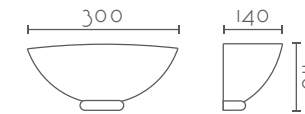

SPARTA

SPARTA

Ref:	Bombilla/Bulb
291	1xE27 LED no incl.
292	1xR7s 78 mm LED no incl
Color/Colour	Blanco Natural / Natural White
Material	Escayola Inesplast / Inesplast Plaster
Medidas/Dimensions	300x110x140 mm

SPARTA LED

Ref:	Color °K	Bombilla/Bulb	Regulable
291/LED	27 | 2700K	LED 12W 1820Lm	✗
291/DIM	30 | 3000K	LED 8W 1340Lm Dimmable	✓

ZEUS

ZEUS

Ref:	Bombilla/Bulb
289	1xE27 LED no incl.
290	1xR7s 78 mm LED no incl
Color/Colour	Blanco Natural / Natural White
Material	Escayola Inesplast / Inesplast Plaster
Medidas/Dimensions	300x110x140 mm

ZEUS LED

Ref:	Color °K	Bombilla/Bulb	Regulable
289/LED	27 | 2700K	LED 12W 1820Lm	✗
289/DIM	30 | 3000K	LED 8W 1340Lm Dimmable	✓