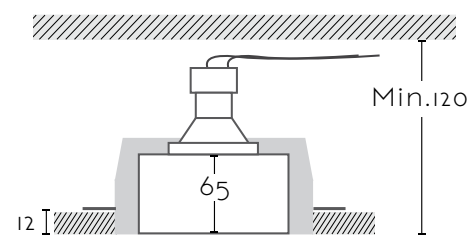

BAN

Ref:	
BAN	1xGU10 no incl
Color/Colour	Blanco Natural / Natural White
Material	Escayola Inesplast / Inesplast Plaster
Medidas/Dimensions	170x164x70 mm
Corte/Cut	170x164 mm

Bombilla Compatibles/Compatible Bulbs			
GU10/PAR16	Módulo X1A7	Módulo X2A9	Módulo TRIDONIC