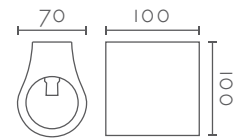

LOLA 100

Ref:	Bombilla/Bulb
LOLA	1xG9 LED no incl.
Color/Colour	Blanco Natural / Natural White
Material	Escayola Inesplast / Inesplast Plaster
Medidas/Dimensions	70x100x100 mm