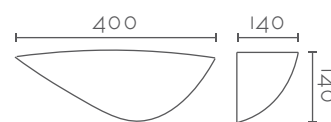

GAMMA

GAMMA

Ref:	Bombilla/Bulb
297	1xE27 LED no incl.
298	1xR7s 118 mm LED no incl
Color/Colour	Blanco Natural / Natural White
Material	Escayola Inesplast / Inesplast Plaster
Medidas/Dimensions	400x140x140 mm

GAMMA LED

Ref:	Color °K	Bombilla/Bulb	Regulable
297/LED	27 | 2700K	LED 12W 1820Lm	✗
297/DIM	30 | 3000K	LED 8W 1340Lm Dimmable	✓

BETA

BETA

Ref:	Bombilla/Bulb
299	1xE27 LED no incl.
300	1xR7s 118 mm LED no incl
Color/Colour	Blanco Natural / Natural White
Material	Escayola Inesplast / Inesplast Plaster
Medidas/Dimensions	400x140x140 mm

BETA LED

Ref:	Color °K	Bombilla/Bulb	Regulable
299/LED	27 | 2700K	LED 12W 1820Lm	✗
299/DIM	30 | 3000K	LED 8W 1340Lm Dimmable	✓