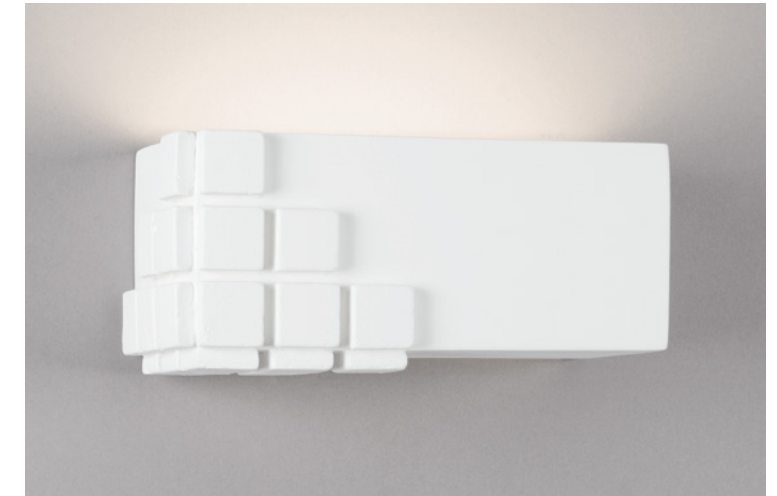

BACO

BACO

Ref:	Bombilla/Bulb
593	1xG9 LED no incl.
Color/Colour	Blanco Natural / Natural White
Material	Escayola Inesplast / Inesplast Plaster
Medidas/Dimensions	110x110x110 mm

MITO

MITO

Ref:	Bombilla/Bulb
592	1xR7s 78 mm LED no incl
592G	1xG9 LED no incl.
Color/Colour	Blanco Natural / Natural White
Material	Escayola Inesplast / Inesplast Plaster
Medidas/Dimensions	160x110x 110 mm

DINO

DINO

Ref:	Bombilla/Bulb
583	1xE27 LED no incl.
584	1xR7s 118 mm LED no incl
Color/Colour	Blanco Natural / Natural White
Material	Escayola Inesplast / Inesplast Plaster
Medidas/Dimensions	250x110x110 mm

DINO LED

Ref:	Color °K	Bombilla/Bulb	Regulable
583/LED	27 | 2700K	LED 12W 1820Lm	✗
583/DIM	30 | 3000K	LED 8W 1340Lm Dimmable	✓