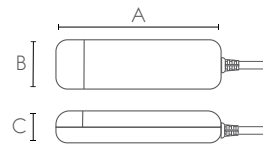

LED DRIVER DC12V

REFERENCIA	w	MODELO	IP	A(mm)	B (mm)	C (mm)
MW128	8	MEAN WELL APV-8-12	42	60	30	22