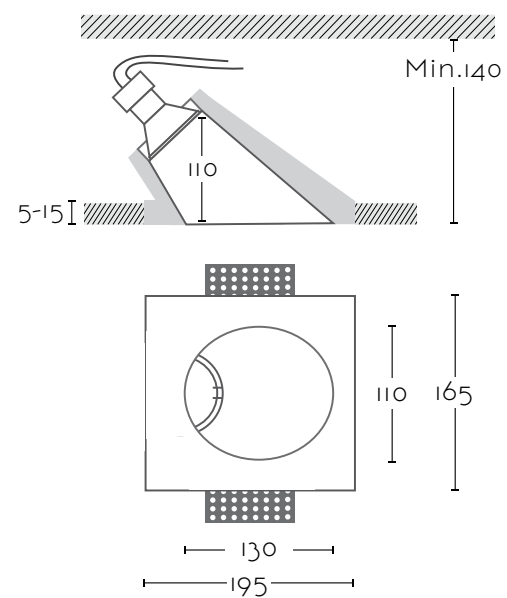

Ref:

SIENA 1xGU10 no incl

Color/Colour **Blanco Natural / Natural White**

Material **Escayola Inesplast / Inesplast Plaster**

Medidas/Dimensions **195x165x115 mm**

Corte/Cut **195x165 mm**

Bombilla Compatibles/Compatible Bulbs

GU10/PAR16

Módulo X1A7