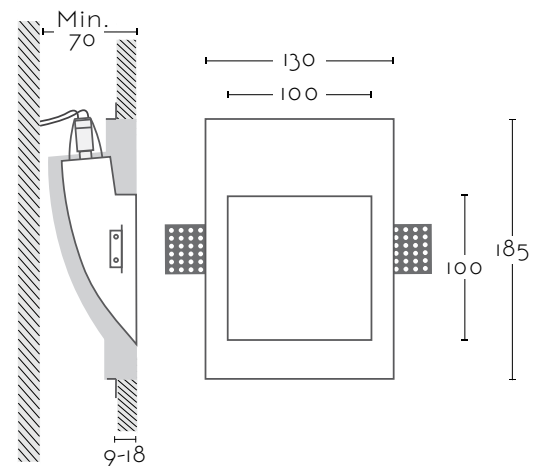

Ref:

FOLK 1xG9 4W 315Lm 3000°K incl.

Color/Colour **Blanco Natural / Natural White**

Material **Escayola Inesplast / Inesplast Plaster**

Medidas/Dimensions **130x185x70 mm**

Corte/Cut **130x185 mm**

Bombilla Compatibles/Compatible Bulbs

G9