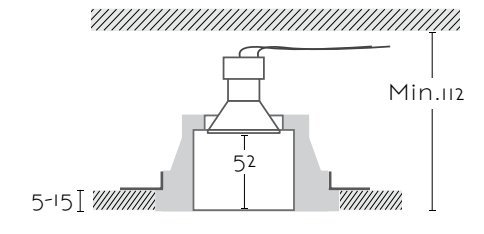

Bombilla Compatibles/Compatible Bulbs

GU10/PAR16   Módulo X1A7