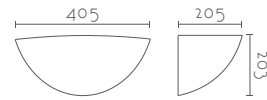

ESFERA ALTA 405