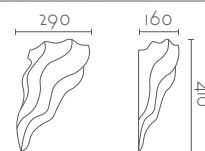

FLAMA

FLAMA

Ref:	Bombilla/Bulb
94	1xE27 LED no incl.
93	1xR7s 78 mm LED no incl
Color/Colour	Blanco Natural / Natural White
Material	Escayola Inesplast / Inesplast Plaster
Medidas/Dimensions	290x410x160 mm

FLAMA LED

Ref:	Color °K	Bombilla/Bulb	Regulable
94/LED	27 | 2700K	LED 12W 1820Lm	✗
94/DIM	30 | 3000K	LED 8W 1340Lm Dimmable	✓

FLETXA

FLETXA

Ref:	Bombilla/Bulb
51	1xE27 LED no incl.
49	1xR7s 118 mm LED no incl
Color/Colour	Blanco Natural / Natural White
Material	Escayola Inesplast / Inesplast Plaster
Medidas/Dimensions	420x210x140 mm

FLETXA LED

Ref:	Color °K	Bombilla/Bulb	Regulable
51/LED	27 | 2700K	LED 12W 1820Lm	✗
51/DIM	30 | 3000K	LED 8W 1340Lm Dimmable	✓

DANDY

DANDY

Ref:	Bombilla/Bulb
92	1xE27 LED no incl.
91	1xR7s 78 mm LED no incl
Color/Colour	Blanco Natural / Natural White
Material	Escayola Inesplast / Inesplast Plaster
Medidas/Dimensions	260x260x130 mm

DANDY LED

Ref:	Color °K	Bombilla/Bulb	Regulable
92/LED	27 | 2700K	LED 12W 1820Lm	✗
92/DIM	30 | 3000K	LED 8W 1340Lm Dimmable	✓