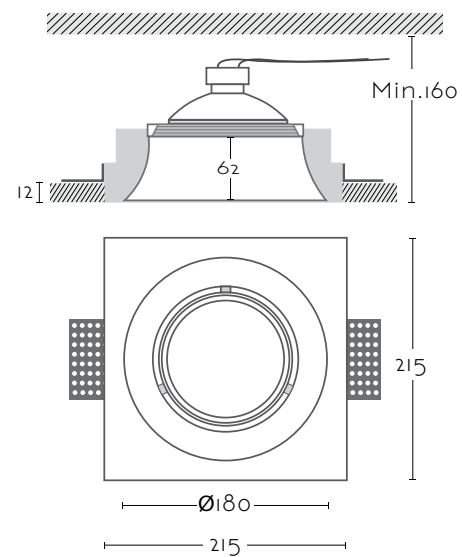

Bombilla Compatibles/Compatible Bulbs

GU10-AR111CH   GU10-AR111