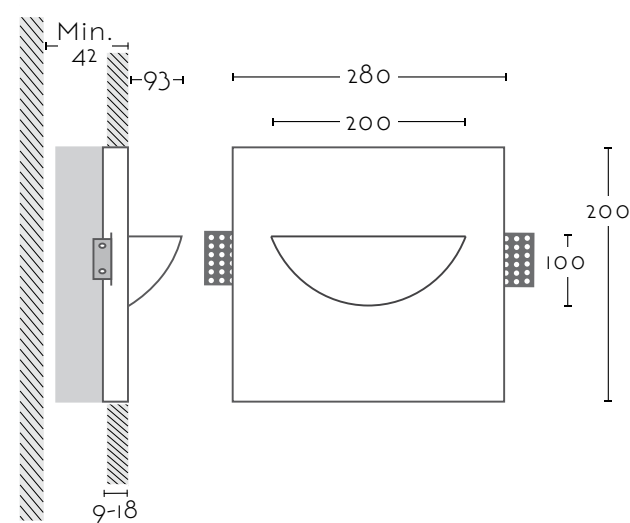

# IBIZA

Ref:	
<b>IBIZA</b>	1xE14 Led no incl
Color/Colour	Blanco Natural / Natural White
Material	Escayola Inesplast / Inesplast Plaster
Medidas/Dimensions	280x200x42 mm
Corte/Cut	1 280x200 mm

INTEGRADO  
LED · COLLECTION  
INVISIBLE