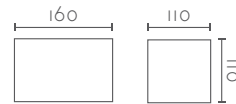

PONENT

PONENT

Ref:	Bombilla/Bulb
601	1xG9 LED no incl.
Color/Colour	Blanco Natural / Natural White
Material	Escayola Inesplast / Inesplast Plaster
Medidas/Dimensions	110x110x110 mm

LLEVANT

LLEVANT

Ref:	Bombilla/Bulb
600	1xR7s 78 mm LED no incl
600G	1xG9 LED no incl.
Color/Colour	Blanco Natural / Natural White
Material	Escayola Inesplast / Inesplast Plaster
Medidas/Dimensions	160x110x110 mm

GREGAL

GREGAL

Ref:	Bombilla/Bulb
598	1xE27 LED no incl.
599	1xR7s 118 mm LED no incl
Color/Colour	Blanco Natural / Natural White
Material	Escayola Inesplast / Inesplast Plaster
Medidas/Dimensions	250x110x110 mm

GREGAL LED

Ref:	Color °K	Bombilla/Bulb	Regulable
598/LED	27 | 2700K	LED 12W 1820Lm	✗
598/DIM	30 | 3000K	LED 8W 1340Lm 3000°K	✓