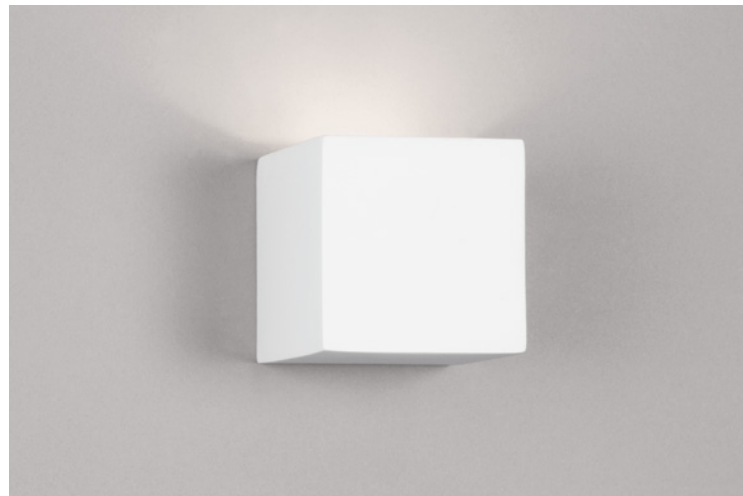

NUBE 110

NUBE 110

Ref:	Bombilla/Bulb
591	1xG9 LED no incl.
Color/Colour	Blanco Natural / Natural White
Material	Escayola Inesplast / Inesplast Plaster
Medidas/Dimensions	110x110x110 mm