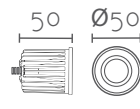

MODULO LED IP65

REFERENCIA	DESCRIPCIÓN	W	COLOR	LM	V	Hz
X2A9	MODULO LED MR16/GU10	9	3000°K	800	220-240	50/60

MODULO LED IP65

Nuevo diseño Módulo LED Compacto IP65 compatible con bombilla estandar MR16/GU10. New compact IP65 modulated design compatible with standard MR16/GU10 kits.

La solución perfecta para cualquier instalación que requiera IP65. The perfect solution for any installation that requires IP65.

Compatible para una gran variedad de nuestros empotrables de escayola integrados e invisibles. Compatible for a wide variety of our integrated and invisible plaster recesses.

Brillante luz y consistente color de temperatura gracias a su CITIZEN COB LED. Brilliant light output powered by CITIZEN COB LED with consistent color temperature.