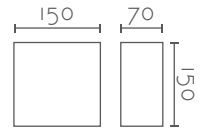

TEULA 160

TEULA 160 ^(New)

Ref:	Bombilla/Bulb
TEULA	1xG9 LED no incl.
Color/Colour	Blanco Natural / Natural White
Material	Escayola Inesplast / Inesplast Plaster
Medidas/Dimensions	100x160x70 mm

SIMA 150

SIMA 150

Ref:	Bombilla/Bulb
SIMA	1xG9 LED no incl.
Color/Colour	Blanco Natural / Natural White
Material	Escayola Inesplast / Inesplast Plaster
Medidas/Dimensions	150x150x70 mm

MUSA 160

MUSA 160 ^(New)

Ref:	Bombilla/Bulb
MUSA	1xG9 LED no incl.
Color/Colour	Blanco Natural / Natural White
Material	Escayola Inesplast / Inesplast Plaster
Medidas/Dimensions	100x160x70 mm