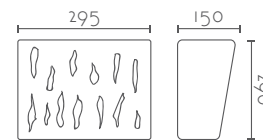

FERRO

FERRO

Ref:	Bombilla/Bulb
312	1xE27 LED no incl.
312/0	1xR7s 118 mm LED no incl
Color/Colour	Blanco Natural / Natural White
Material	Escayola Inesplast / Inesplast Plaster
Medidas/Dimensions	295x290x150 mm

ZINC

ZINC

Ref:	Bombilla/Bulb
311	1xE27 LED no incl.
311/0	1xR7s 118 mm LED no incl
Color/Colour	Blanco Natural / Natural White
Material	Escayola Inesplast / Inesplast Plaster
Medidas/Dimensions	300x290x120 mm

OXID

OXID

Ref:	Bombilla/Bulb
313	1xE27 LED no incl.
313/0	1xR7s 118 mm LED no incl
Color/Colour	Blanco Natural / Natural White
Material	Escayola Inesplast / Inesplast Plaster
Medidas/Dimensions	290x300x120 mm