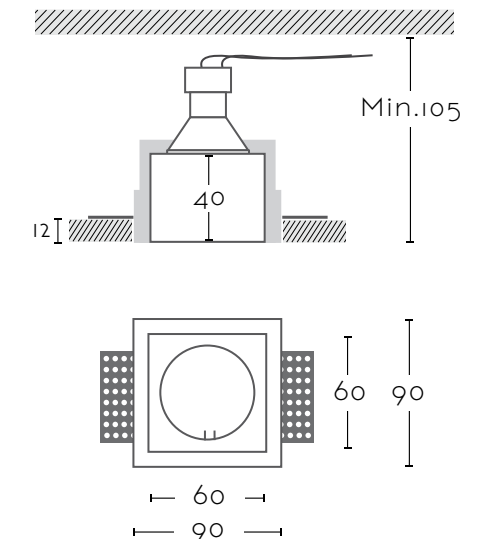

Bombilla Compatibles/Compatible Bulbs

GU10/PAR16   Módulo X1A7