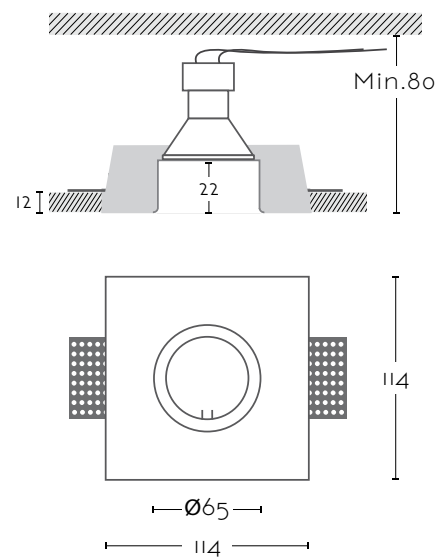

Ref:

MIRNA 1xGU10 no incl

Color/Colour **Blanco Natural / Natural White**

Material **Escayola Inesplast / Inesplast Plaster**

Medidas/Dimensions **114x114x30 mm**

Corte/Cut **114x114 mm**

Bombilla Compatibles/Compatible Bulbs

GU10/PAR16

Módulo X1A7