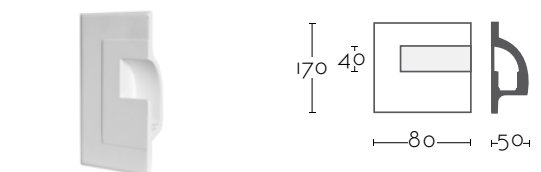

Ref:	RAM-END-DCHA
Medidas/Dimensions	80x170x50 mm
Corte/Cut	1 80x170 mm