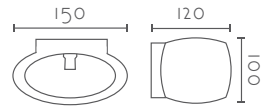

LIZ 150

LIZ 150

Ref:	Bombilla/Bulb
LIZ	1xG9 LED no incl.
Color/Colour	Blanco Natural / Natural White
Material	Escayola Inesplast / Inesplast Plaster
Medidas/Dimensions	150x100x120 mm

ELSA 150

ELSA 150

Ref:	Bombilla/Bulb
ELSA	1xG9 LED no incl.
Color/Colour	Blanco Natural / Natural White
Material	Escayola Inesplast / Inesplast Plaster
Medidas/Dimensions	150x130x130 mm