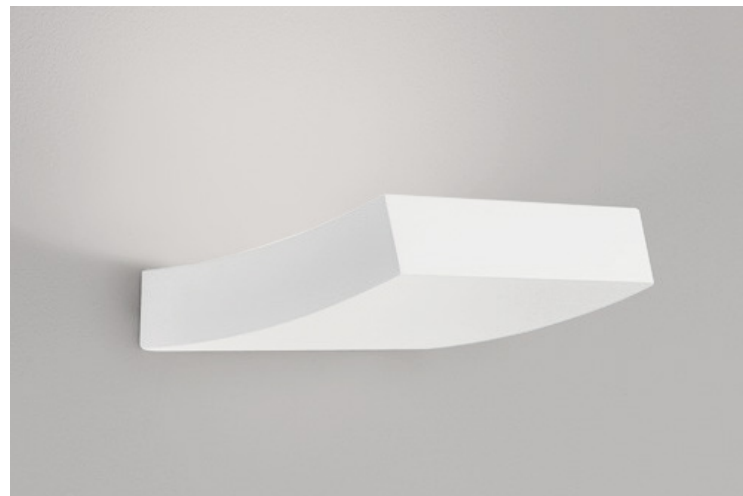

ULISES 300

ULISES 300

Ref:	Bombilla/Bulb
ULISES	2xG9 LED no incl.
Color/Colour	Blanco Natural / Natural White
Material	Escayola Inesplast / Inesplast Plaster
Medidas/Dimensions	300x180x60 mm