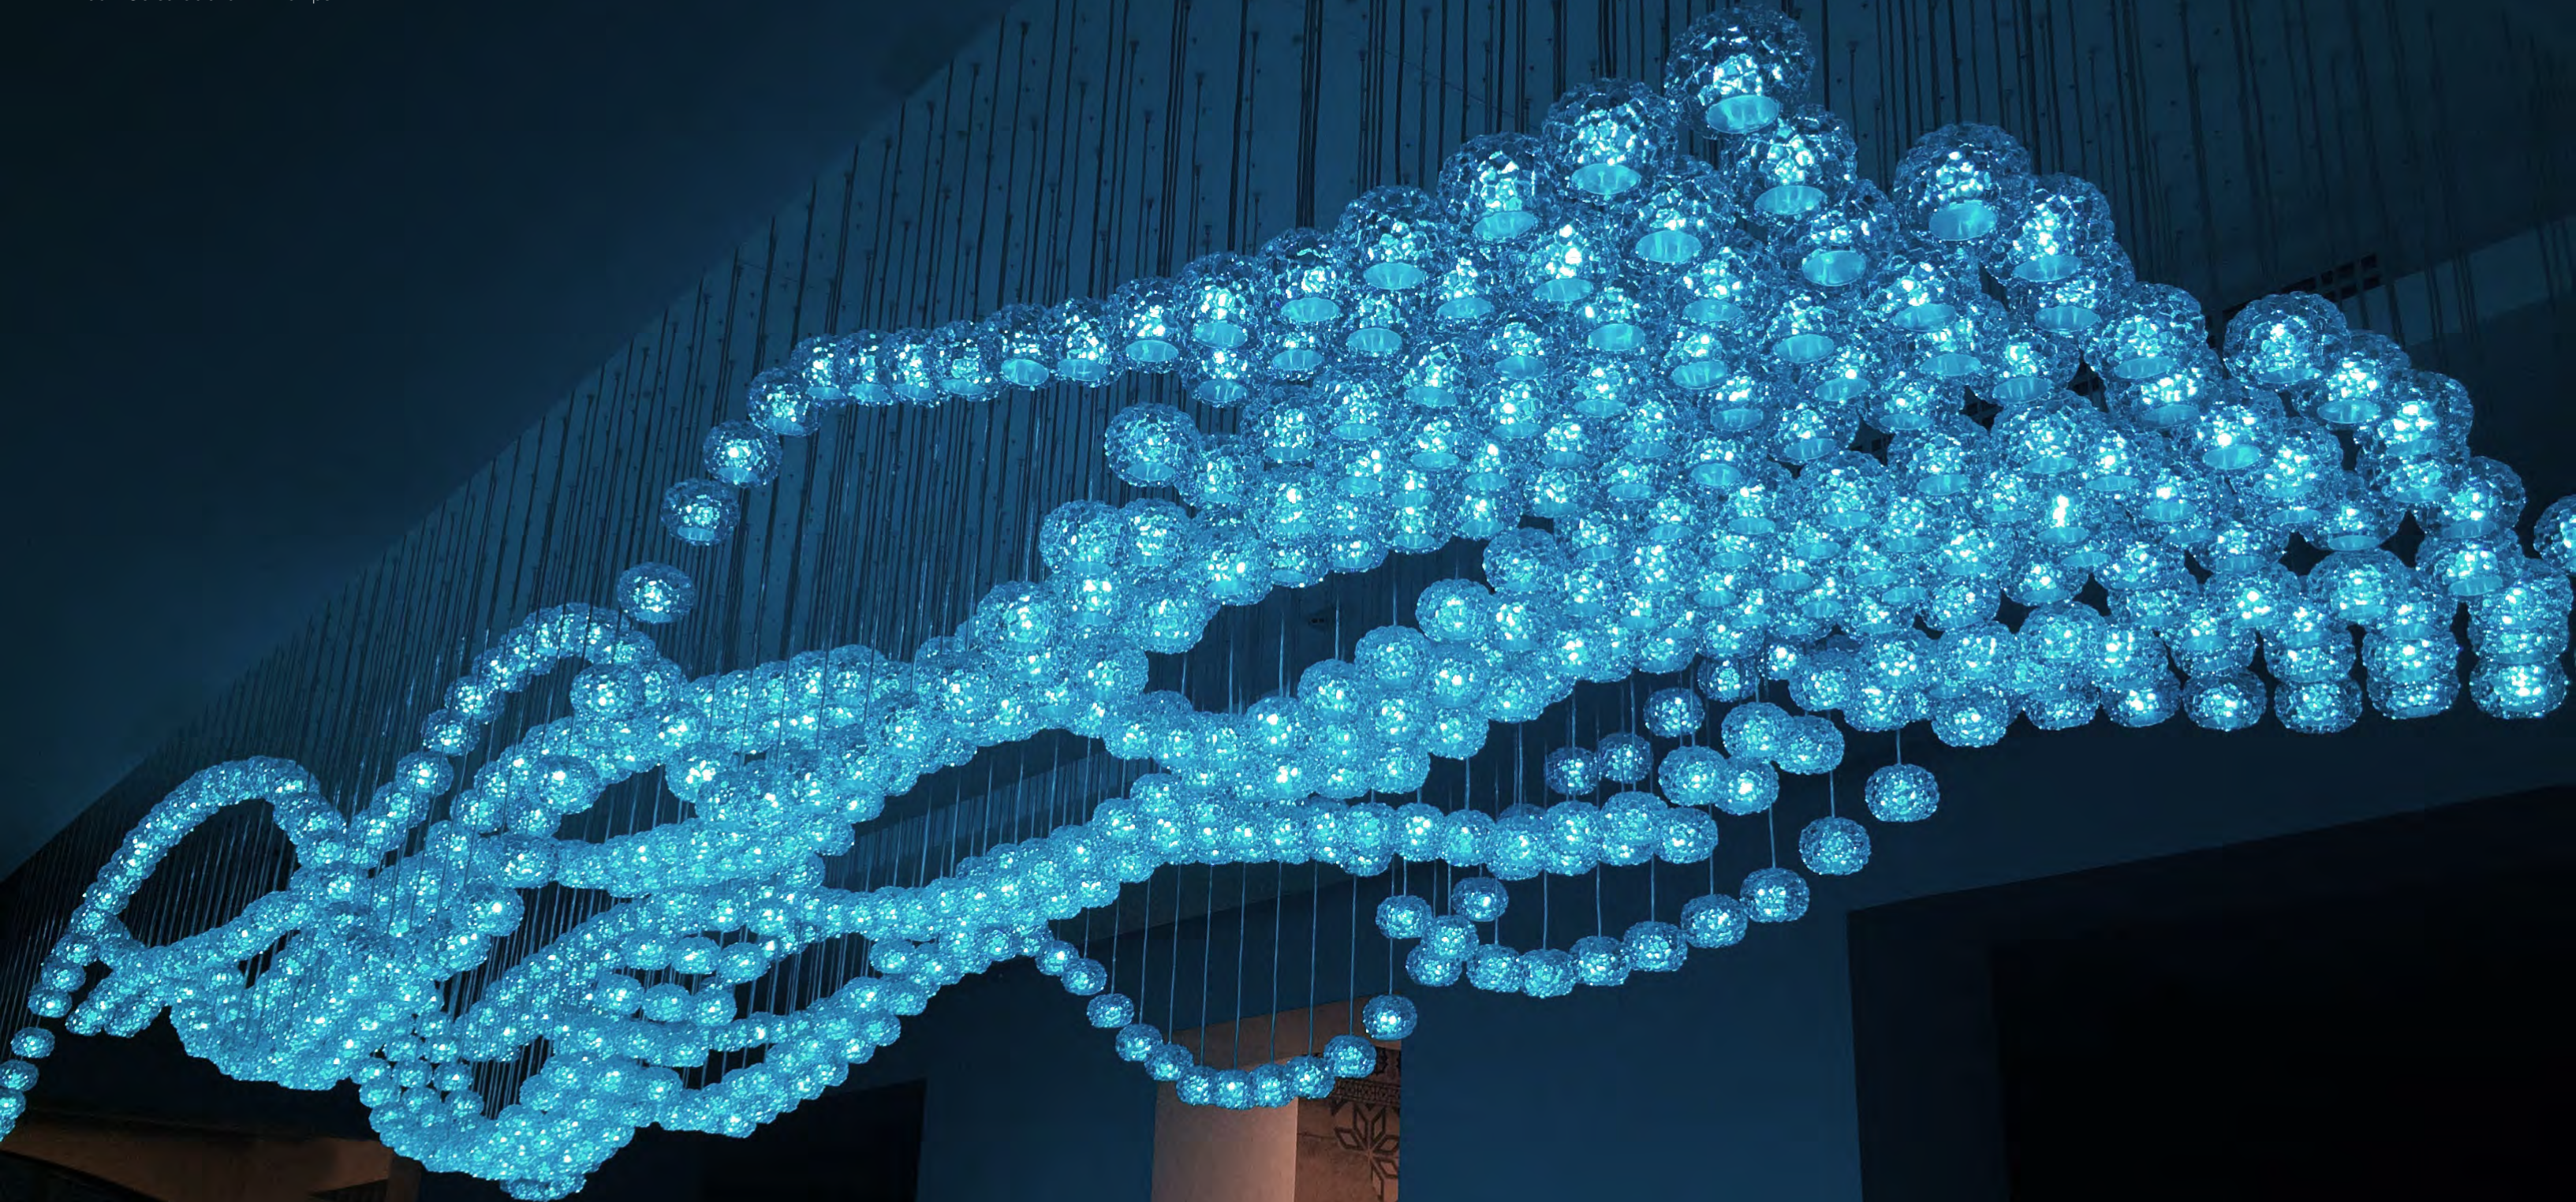

GHALIA

design Manuel Borri

GHALIA SO COMPO 290L custom

Ø250 cm H 150 cm

290 x G9 suitable for LED lamps

[En] > Lighting fixture in carved solid aluminium, powder-coated available in white and concrete finish.
White PMMA diffuser.
LED 220-240V.
White frame in powder-coated aluminium,

[It] > Corpo illuminante in alluminio ricavato dal pieno verniciato a polveri bianco e finitura cemento.
Diffusore in PMMA bianco.
Sorgente LED 220-240V.
Montatura in alluminio verniciato bianco a polveri.