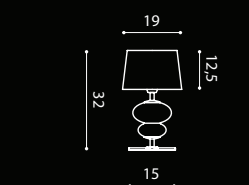

1 x E14 SUITABLE FOR LED LAMPS