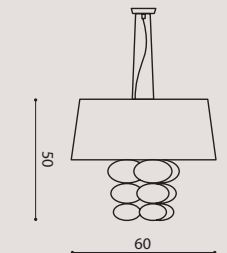

MUSA SO 60

SNMUS60BC
white/ bianco
SNMUS60MO
mocha/ moka
SNMUS60AM
ivory/ avorio

1 x E27 + 3 x E14 SUITABLE FOR LED LAMPS

MUSA SO 80

SNMUS80BC while stocks last / fino a esaurimento scorte
white/ bianco
SNMUS80MO
mocha/ moka
SNMUS80AM
ivory/ avorio