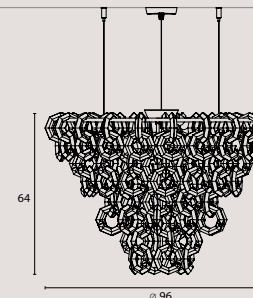

6 x E27 SUITABLE FOR LED LAMPS
+
3 x E14 SUITABLE FOR LED LAMPS

SO 100

SOMISS100 (transparent/ trasparente)
SOMISS100MI (honey/ miele)
SOMISS100NE (black/ carbone)