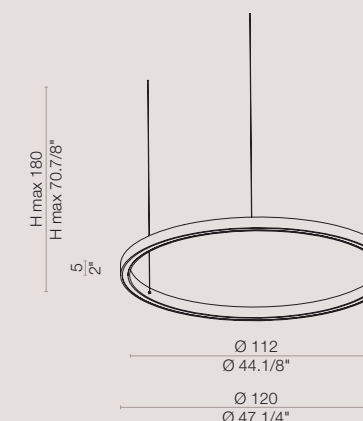

- **RINSO120BC** (white)
- **RINSO120NE** (black)
- **RINSO120BR** (brushed bronze)
- **RINSO120OR** (brushed gold)