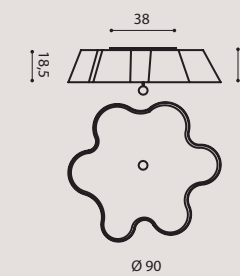

4 x E27 SUITABLE FOR LED LAMPS

colors

material

Metal and lampshade in plissé
 Metallo e paralume in plissé

symbols

DRILL

design Cambi Scatena Turini

[En] > Plaster sculpture lamp.
Matt white finish.
Available as suspension,
ceiling and wall light.