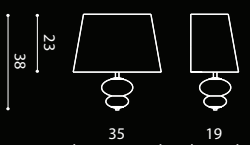

1 x E27 SUITABLE FOR LED LAMPS