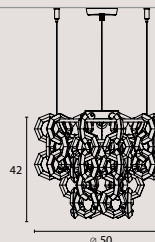

6 x E27 SUITABLE FOR LED LAMPS
+
3 x E14 SUITABLE FOR LED LAMPS

SO 50

SOMISS50 (transparent/ trasparente)
SOMISS50MI (honey/ miele)
SOMISS50NE (black/ carbone)