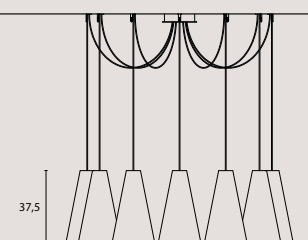

COMPO 12L
Frame: **COMPO12LBC**
+ Shades: **12 x UP**