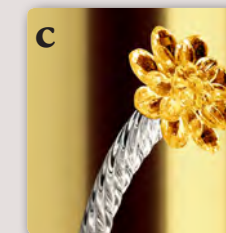

arm: crystal
flower: gold PMMA/
braccio: cristallo
fiore: PMMA oro

gold structure/
struttura oro