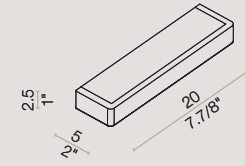

BAR ZERO - AP 200

APALU200BCL

white/ bianco

APALU200NEL

black/ nero

APALU200CEL

concrete/ cemento