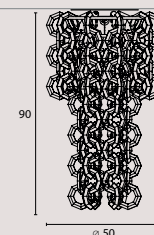

5 x E14 SUITABLE FOR LED LAMPS

PL 50 CLOSED

PLMISS50C (transparent/ trasparente)
PLMISS50MIC (honey/ miele)
PLMISS50NEC (black/ carbone)

5 x E14 SUITABLE FOR LED LAMPS

PL 50L

PLMISS50L (transparent/ trasparente)
PLMISS50MIL (honey/ miele)
PLMISS50NEL (black/ carbone)