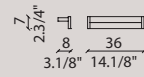

FRAME

FRAME AP 30

- **APFRA300S**
  oro / gold
- **APFRA30CS**
  argento / silver
- **APFRA30NE**
  nero / black
- **APFRA30BCL**
  white / bianco
- **APFRA30TOL**
  dove / tortora