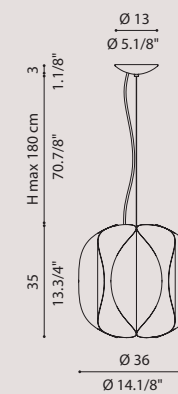

CONCERTO 35 SO 6L

- CONSO6BC (a)
- CONSO6O (b)
- CONSO6OPA (c)
- CONSO6TRA (d)

6 x E14 SUITABLE FOR LED LAMPS
+ 1 x GX53 / double light emission

while stocks last /
fino a esaurimento scorte