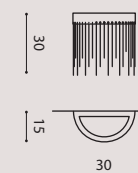

6W LED 3000°K
630 lm

label A

material

metal structure &
crystal pendants

struttura in metallo e
pendenti in cristallo

symbols

IP 20

ECLISSE