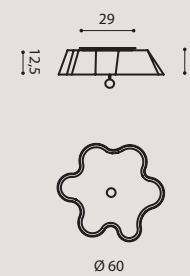

DAISY PL 60

PLDAI60BC white/ bianco
PLDAI60NE black/ nero
PLDAI60AM ivory/ avorio

3 x E27 SUITABLE FOR LED LAMPS