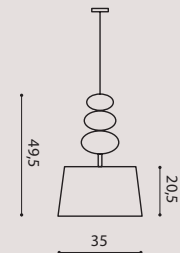

1 x E27 SUITABLE FOR LED LAMPS