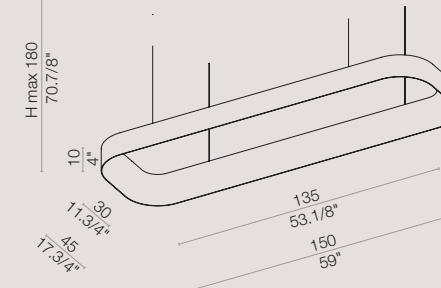

IS RE SO 150

ISSORE150BCL white/ bianco
ISSORE150TOL dove/ tortora
ISSORE150MAL brown/ marrone
ISSORE150BXL bordeaux