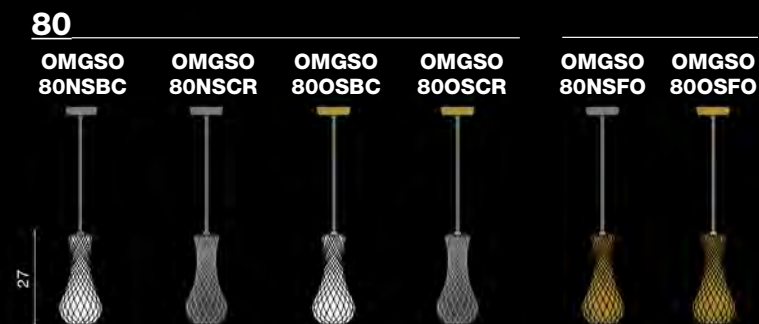

[En] > The OMG collection, acronym of Oh My Glass!, is a tribute to the beauty of moulded glass. A variety of shapes, sizes and finishes for a "symphony" of suspensions and ceiling fixtures. The colour variations in the glass, the finishes in the frame and in the forms make various combinations possible. The glass is available transparent or white. Structure: brushed nickel or gold. Ceiling canopy: brushed nickel or gold.

[It] > La collezione OMG, acronimo di Oh My Glass!, è un omaggio alla bellezza del vetro stampato. Una varietà di forme, misure e finiture per una "sinfonia" di sospensioni e plafoniere. Le varianti di colore nel vetro, delle finiture nella montatura e nelle forme rendono possibili varie combinazioni. Il vetro è disponibile in finitura trasparente o bianco. La montatura: oro o nickel spazzolato. Rosone a soffitto: oro o nickel spazzolato.

label A

brushed gold/
oro spazzolato

brushed nickel/
nickel spazzolato

- 01 1 x E27 suitable for LED
- 02 1 x E27 suitable for LED
- 03 1 x E27 suitable for LED
- 04 1 x E27 suitable for LED
- 05 1 x E27 suitable for LED
- 06 1 x E27 suitable for LED
- 09 1 x E27 suitable for LED
- 10 1 x E27 suitable for LED
- 11 1 x E27 suitable for LED
  + 1 x E14 suitable for LED
- 14 1 x E27 suitable for LED
  + 1 x E14 suitable for LED
- 15 1 x E27 suitable for LED
  + 1 x E14 suitable for LED
- 16 1 x E27 suitable for LED
  + 1 x E14 suitable for LED
- 19 1 x E27 suitable for LED
  + 1 x E14 suitable for LED
- 20 1 x E27 suitable for LED
  + 1 x E14 suitable for LED
- 21 1 x E27 suitable for LED
  + 1 x E14 suitable for LED
- 24 1 x E27 suitable for LED
  + 1 x E14 suitable for LED
- 25 1 x E27 suitable for LED
  + 1 x E14 suitable for LED
- 30 1 x E27 suitable for LED
- 40 1 x E27 suitable for LED
- 50 1 x E27 suitable for LED
- 60 1 x E14 suitable for LED
- 70 1 x E14 suitable for LED
- 80 1 x E14 suitable for LED