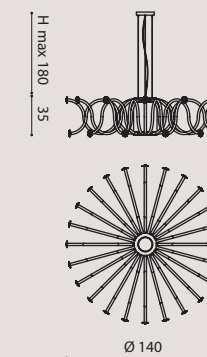

3 x E27 SUITABLE FOR LED LAMPS
+
1 x 15W LED 3000°K

TIVOLI SO 140
SOTIV140111(a)
SOTIV140211(b)
SOTIV140213(c)
SOTIV140231(d)
SOTIV140233(e)