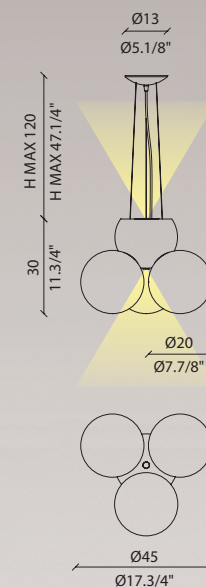

SOFT LIGHT SO

SFTSOC polished chrome
cromo lucido
SFTSOO polished gold
oro lucido