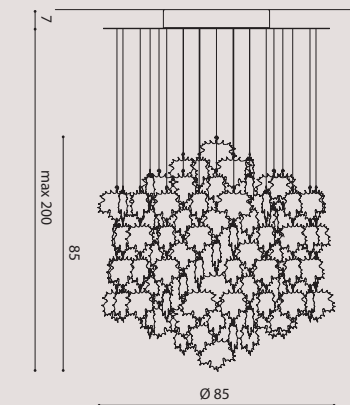

MAPLE COMPO 85

SOMAP85CACC

steel/ acciaio

SOMAP85CFOC

gold/ oro

SOMAP85CFRC

copper/ rame

SOMAP85CMUC

multicolored/ multicolore