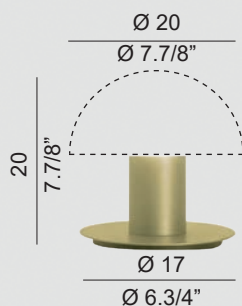

BEDSIDE LAMP/
LAMPADA
DA COMODINO

1 X GU10
suitable for
LED lamps
CE IP 20

BRUSHED GOLD
ORO SPAZZOLATO
MNLC1OSX