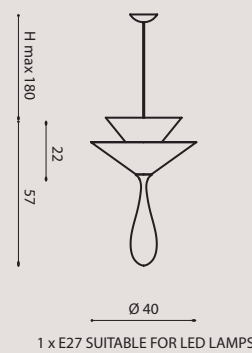

CLOE SO 40
SOCLO40BC

material

Metal and
lampshade in plissé
Metallo e
paralume in plissé

symbols