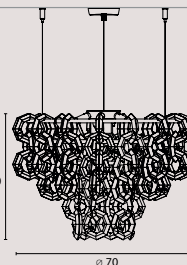

6 x E27 SUITABLE FOR LED LAMPS
+
3 x E14 SUITABLE FOR LED LAMPS

SO 50

SOMISS50 (transparent/ trasparente)
SOMISS50MI (honey/ miele)
SOMISS50NE (black/ carbone)

5 x E14 SUITABLE FOR LED LAMPS

SO 70

SOMISS70 (transparent/ trasparente)
SOMISS70MI (honey/ miele)
SOMISS70NE (black/ carbone)