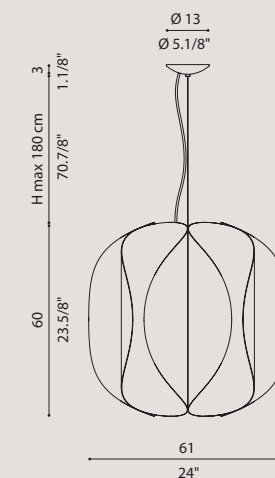

CONCERTO 60 SO 6L

- CONSO60BC (a)
- CONSO60O (b)
- CONSO60OPA (c)
- CONSO60TRA (d)

6 x E27 SUITABLE FOR LED LAMPS
+ 1 x GX53 / double light emission

material

metal structure &
diffusers in metal
or PMMA
struttura in metallo e
diffusori in metallo
o PMMA

symbols