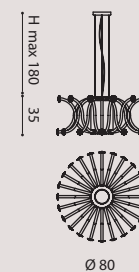

3 x E27 SUITABLE FOR LED LAMPS
+
1 x 15W LED 3000°K

TIVOLI SO 80
SOTIV80111 (a)
SOTIV80211 (b)
SOTIV80213 (c)
SOTIV80231 (d)
SOTIV80233 (e)