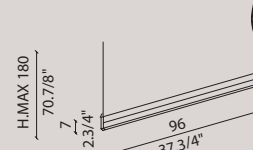

FRAME SO 90L

- **SOFRA900S**
  oro / gold
- **SOFRA90CS**
  argento / silver
- **SOFRA90NE**
  nero / black
- **SOFRA90BCL**
  white / bianco
- **SOFRA90TOL**
  dove / tortora