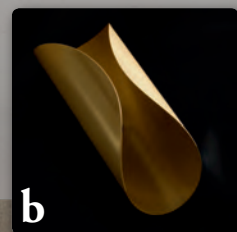

[En] > Back from the success previously obtained, the CONCERTO 2020 collection is expanded with a new size of 60 cm and a new material: PMMA with opal finish or clear with white screen printing..

[It] > Reduce dal successo precedentemente ottenuto, la collezione CONCERTO 2020 viene ampliata con una nuova misura da 60 cm e con un nuovo materiale: PMMA opalino e trasparente con serigrafia bianca.

while stocks last /
fino a esaurimento scorte