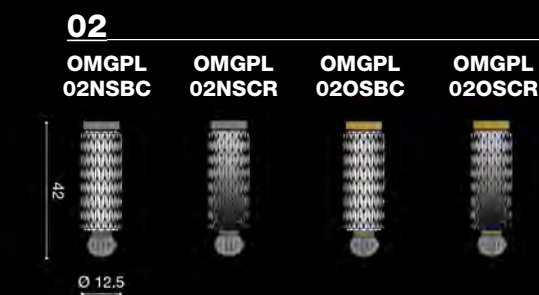

[En] > The OMG collection, acronym of Oh My Glass!, is a tribute to the beauty of moulded glass. A variety of shapes, sizes and finishes for a "symphony" of suspensions and ceiling fixtures. The colour variations in the glass, the finishes in the frame and in the forms make various combinations possible. The glass is available transparent or white. Structure: brushed nickel or gold. Ceiling canopy: brushed nickel or gold.

[It] > La collezione OMG, acronimo di Oh My Glass!, è un omaggio alla bellezza del vetro stampato. Una varietà di forme, misure e finiture per una "sinfonia" di sospensioni e plafoniere. Le varianti di colore nel vetro, delle finiture nella montatura e nelle forme rendono possibili varie combinazioni. Il vetro è disponibile in finitura trasparente o bianco. La montatura: oro o nickel spazzolato. Rosone a soffitto: oro o nickel spazzolato.

label A

brushed gold/
oro spazzolato

brushed nickel/
nickel spazzolato

- 01 1 x E27 suitable for LED
- 02 1 x E27 suitable for LED
- 03 1 x E27 suitable for LED
- 04 1 x E27 suitable for LED
- 05 1 x E27 suitable for LED
- 06 1 x E27 suitable for LED
- 09 1 x E27 suitable for LED
- 10 1 x E27 suitable for LED
- 11 1 x E27 suitable for LED
  + 1 x E14 suitable for LED
- 14 1 x E27 suitable for LED
  + 1 x E14 suitable for LED
- 15 1 x E27 suitable for LED
  + 1 x E14 suitable for LED
- 16 1 x E27 suitable for LED
  + 1 x E14 suitable for LED
- 19 1 x E27 suitable for LED
  + 1 x E14 suitable for LED
- 20 1 x E27 suitable for LED
  + 1 x E14 suitable for LED
- 21 1 x E27 suitable for LED
  + 1 x E14 suitable for LED
- 24 1 x E27 suitable for LED
  + 1 x E14 suitable for LED
- 25 1 x E27 suitable for LED
  + 1 x E14 suitable for LED
- 30 1 x E27 suitable for LED
- 40 1 x E27 suitable for LED
- 50 1 x E27 suitable for LED
- 60 1 x E14 suitable for LED
- 70 1 x E14 suitable for LED
- 80 1 x E14 suitable for LED