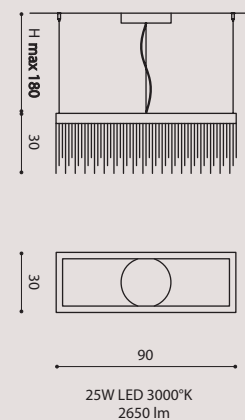

ECLISSE SO RE 90x30
ECLSCORE90
bronze/ bronzo
ECLSCORE90NE
black/ nero
ECLSCORE900
gold/ oro