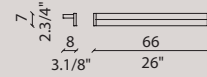

FRAME AP 60

- **APFRA600S**
  oro / gold
- **APFRA60CS**
  argento / silver
- **APFRA60NE**
  nero / black
- **APFRA60BCL**
  white / bianco
- **APFRA60TOL**
  dove / tortora