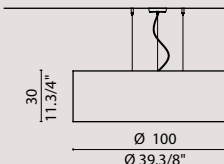

6 x E27 SUITABLE FOR LED LAMPS

SQ SO 60

SO SQ6001	white/ bianco
SO SQ6002	red/ rosso
SO SQ6003	green/ verde
SO SQ6004	blue/ blu
SO SQ6005	black/ nero
SO SQ6006	brown/ marrone
SO SQ6007	ivory/ avorio
SO SQ6009	tobacco/tabacco
SO SQ6010	cream/ crema