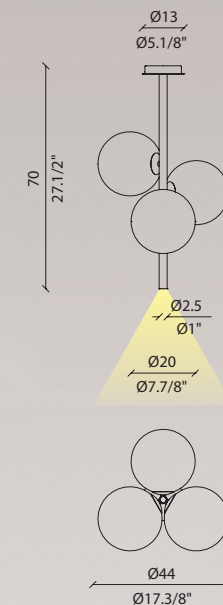

[En] > Ceiling lamp with three frosted white blown glass spheres.
Structure in brushed nickel and brushed gold.
Each sphere contains a E14 light bulb creating a diffused light emission.
Furthermore the vertical stem contains a LED downlight spot.
Double light emission.
Ceiling canopy: ceiling box white, cover disc in color.