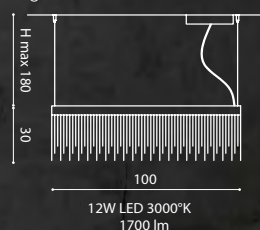

[En] > Custom sizes on demand. Contact for a quotation.

[It] > Misure personalizzabile su richiesta. Contattare per quotazione.

ECLISSE LIN 100
ECLSOLIN100
bronze/ bronzo
ECLSOLIN100NE
black/ nero
ECLSOLIN1000
gold/ oro