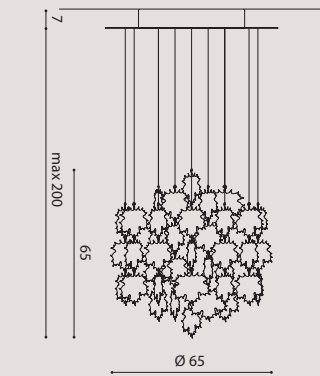

MAPLE COMPO 65

SOMAP65CACC

steel/ acciaio

SOMAP65CFOC

gold/ oro

SOMAP65CFRC

copper/ rame

SOMAP65CMUC

multicolored/ multicolore

4 x max 40W GU10 HALO
4 x GU10 SUITABLE FOR LED LAMPS

while stocks last /
fino a esaurimento scorte

MAPLE COMPO 85 BASIC

SOMAP85BACC

steel/ acciaio

SOMAP85BFOC

gold/ oro

SOMAP85BFRC

copper/ rame

SOMAP85BMUC

multicolored/ multicolore