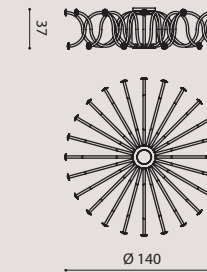

3 x E27 SUITABLE FOR LED LAMPS
+
1 x 15W LED 3000°K

TIVOLI PL 140
PLTIV140111(a)
PLTIV140211(b)
PLTIV140213(c)
PLTIV140231(d)
PLTIV140233(e)