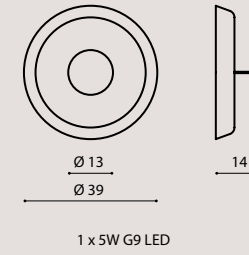

DRILL

design Cambi Scatena Turini

[En] > Plaster sculpture lamp.
Matt white finish.
Available as suspension,
ceiling and wall light.

[It] > Lampada scultura in gesso.
Finitura bianco opaco.
Disponibile come sospensione,
plafoniera e applique.

label **A**

DRILL AP/PL 40

APDRI40L white/ bianco

DRILL SO 80

SODRI80L white/ bianco

DRILL PL 80

PLDRI80L white/ bianco

material

Metal and
diffuser in plaster
Metallo e
diffusore in gesso

symbols