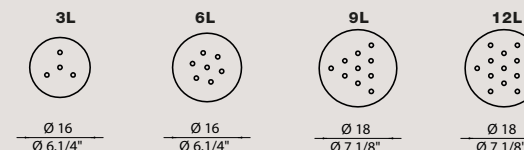

Ceiling canopies for compositions/

rosone a soffitto per composizioni

white/ bianco RAL 9010	COMPO3LBC	COMPO6LBC	COMPO9LBC	COMPO12LBC