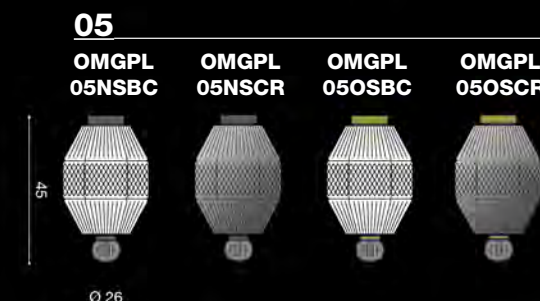

[En] > The OMG collection, acronym of Oh My Glass!, is a tribute to the beauty of moulded glass. A variety of shapes, sizes and finishes for a "symphony" of suspensions and ceiling fixtures. The colour variations in the glass, the finishes in the frame and in the forms make various combinations possible. The glass is available transparent or white. Structure: brushed nickel or gold. Ceiling canopy: brushed nickel or gold.

[It] > La collezione OMG, acronimo di Oh My Glass!, è un omaggio alla bellezza del vetro stampato. Una varietà di forme, misure e finiture per una "sinfonia" di sospensioni e plafoniere. Le varianti di colore nel vetro, delle finiture nella montatura e nelle forme rendono possibili varie combinazioni. Il vetro è disponibile in finitura trasparente o bianco. La montatura: oro o nickel spazzolato. Rosone a soffitto: oro o nickel spazzolato.

label A

brushed gold/
oro spazzolato

brushed nickel/
nickel spazzolato

- 01 1 x E27 suitable for LED
- 02 1 x E27 suitable for LED
- 03 1 x E27 suitable for LED
- 04 1 x E27 suitable for LED
- 05 1 x E27 suitable for LED
- 06 1 x E27 suitable for LED
- 09 1 x E27 suitable for LED
- 10 1 x E27 suitable for LED
- 11 1 x E27 suitable for LED
  + 1 x E14 suitable for LED
- 14 1 x E27 suitable for LED
  + 1 x E14 suitable for LED
- 15 1 x E27 suitable for LED
  + 1 x E14 suitable for LED
- 16 1 x E27 suitable for LED
  + 1 x E14 suitable for LED
- 19 1 x E27 suitable for LED
  + 1 x E14 suitable for LED
- 20 1 x E27 suitable for LED
  + 1 x E14 suitable for LED
- 21 1 x E27 suitable for LED
  + 1 x E14 suitable for LED
- 24 1 x E27 suitable for LED
  + 1 x E14 suitable for LED
- 25 1 x E27 suitable for LED
  + 1 x E14 suitable for LED
- 30 1 x E27 suitable for LED
- 40 1 x E27 suitable for LED
- 50 1 x E27 suitable for LED
- 60 1 x E14 suitable for LED
- 70 1 x E14 suitable for LED
- 80 1 x E14 suitable for LED