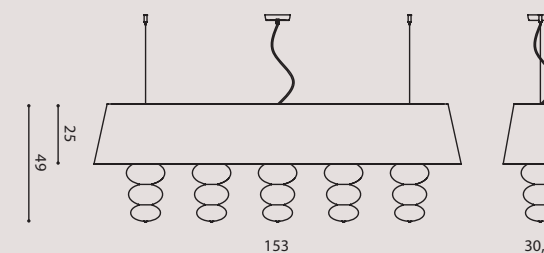

4 x E27 SUITABLE FOR LED LAMPS