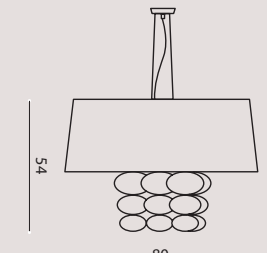

1 x E27 SUITABLE FOR LED LAMPS

MUSA SO 60

SNMUS60BC
white/ bianco
SNMUS60MO
mocha/ moka
SNMUS60AM
ivory/ avorio

1 x E27 + 3 x E14 SUITABLE FOR LED LAMPS

MUSA SO 80

SNMUS80BC while stocks last / fino a esaurimento scorte
white/ bianco
SNMUS80MO
mocha/ moka
SNMUS80AM
ivory/ avorio