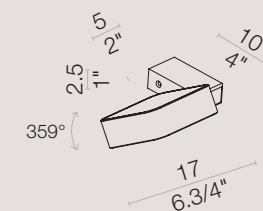

SQUARE - AP/PL 1L

APALU1LBC + ALUSBCL

white/ bianco

APALU1LNE + ALUSNEL

black/ nero

APALU1LBC + ALUSCEL

concrete/ cemento