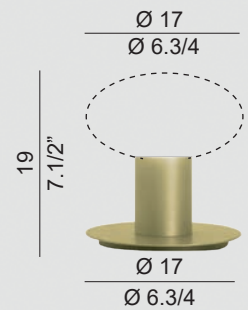

**BEDSIDE LAMP/
LAMPADA
DA COMODINO**

1 X GU10
suitable for
LED lamps
V CE IP 20

BRUSHED GOLD
ORO SPAZZOLATO
MNLC1OSX

BRUSHED BURNISHED
BRUNITO SPAZZOLATO
MNLC1BSX

BRUSHED PLATINUM
PLATINO SPAZZOLATO
MNLC1PSX

BLACK RAL 9005
NERO RAL 9005
MNLC1NEX