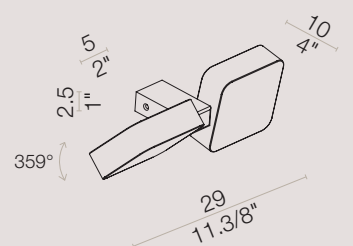

SQUARE - AP/PL 2L

APALU2LBC + 2 x ALUSBCL

white/ bianco

APALU2LNE + 2 x ALUSNEL

black/ nero

APALU2LBC + 2 x ALUSCEL

concrete/ cemento