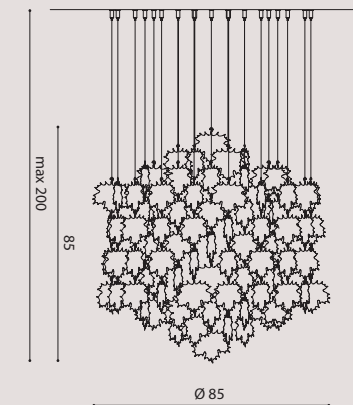

MAPLE compo

design Brian Rasmussen

while stocks last /
fino a esaurimento scorte

MAPLE COMPO 65 BASIC

SOMAP65BACC

steel/ acciaio

SOMAP65BFOC

gold/ oro

SOMAP65BFRC

copper/ rame

SOMAP65BMUC

multicolored/ multicolore

MAPLE COMPO 65

SOMAP65CACC

steel/ acciaio

SOMAP65CFOC

gold/ oro

SOMAP65CFRC

copper/ rame

SOMAP65CMUC

multicolored/ multicolore

4 x max 40W GU10 HALO
4 x GU10 SUITABLE FOR LED LAMPS

while stocks last /
fino a esaurimento scorte

MAPLE COMPO 85 BASIC

SOMAP85BACC

steel/ acciaio

SOMAP85BFOC

gold/ oro

SOMAP85BFRC

copper/ rame

SOMAP85BMUC

multicolored/ multicolore

MAPLE COMPO 85

SOMAP85CACC

steel/ acciaio

SOMAP85CFOC

gold/ oro

SOMAP85CFRC

copper/ rame

SOMAP85CMUC

multicolored/ multicolore

6 x max 40W GU10 HALO
6 x GU10 SUITABLE FOR LED LAMPS

steel natural finish/
acciaio finitura naturale

steel gold finish/
acciaio finitura oro

steel copper finish /
acciaio finitura rame

material

Steel leaves and
metal structure

Foglie d'acciaio su
struttura in metallo

symbols

IP 20