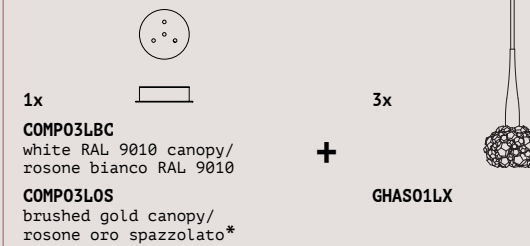

3 x G9 LED

6 x G9 LED

Composizione / Composition

Composizione / Composition

9 x G9 LED

12 x G9 LED

Composizione / Composition

Composizione / Composition

NB Standard cable length 200 cm
Lunghezza cavo standard 200 cm

*only cover disc colored - ceiling box always white RAL 9010/
solo disco di copertura in tinta - scatola a soffitto sempre bianco RAL 9010