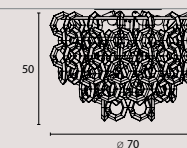

5 x E14 SUITABLE FOR LED LAMPS

PL 70

PLMISS70 (transparent/ trasparente)
PLMISS70MI (honey/ miele)
PLMISS70NE (black/ carbone)