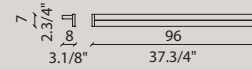

FRAME AP 90

- **APFRA900S**
  oro / gold
- **APFRA90CS**
  argento / silver
- **APFRA90NE**
  nero / black
- **APFRA90BCL**
  white / bianco
- **APFRA90TOL**
  dove / tortora