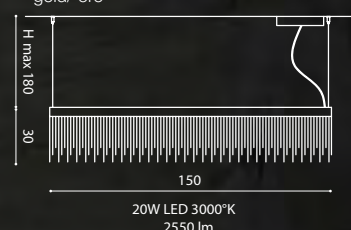

ECLISSE LIN 150
ECLSOLIN150
bronze/ bronzo
ECLSOLIN150NE
black/ nero
ECLSOLIN1500
gold/ oro