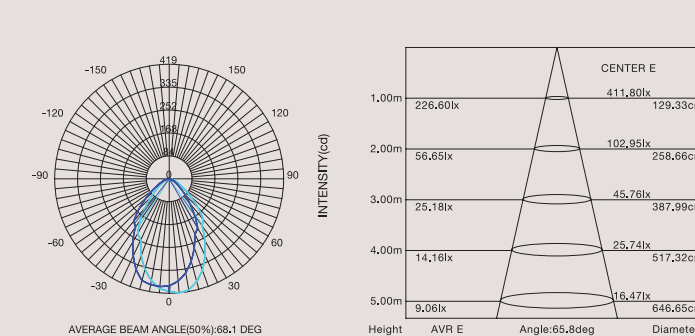

symbols

colors

photometric test SO

ITASHADES

design Lorenzo Bertocco

[En] > Unit composed by:
 outside shade in opaque PVC completed
 with cotton fabric available in 7 colors.
 Inside shade in transparent PVC completed
 with white cotton fabric.
 Prismatic PMMA cover.
 Strip LED 20W/m 24V.