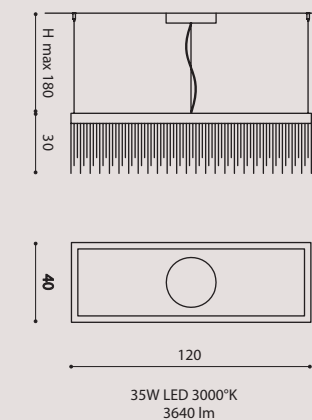

ECLISSE SO RE 120x40
ECLSCORE120
bronze/ bronzo
ECLSCORE120NE
black/ nero
ECLSCORE1200
gold/ oro