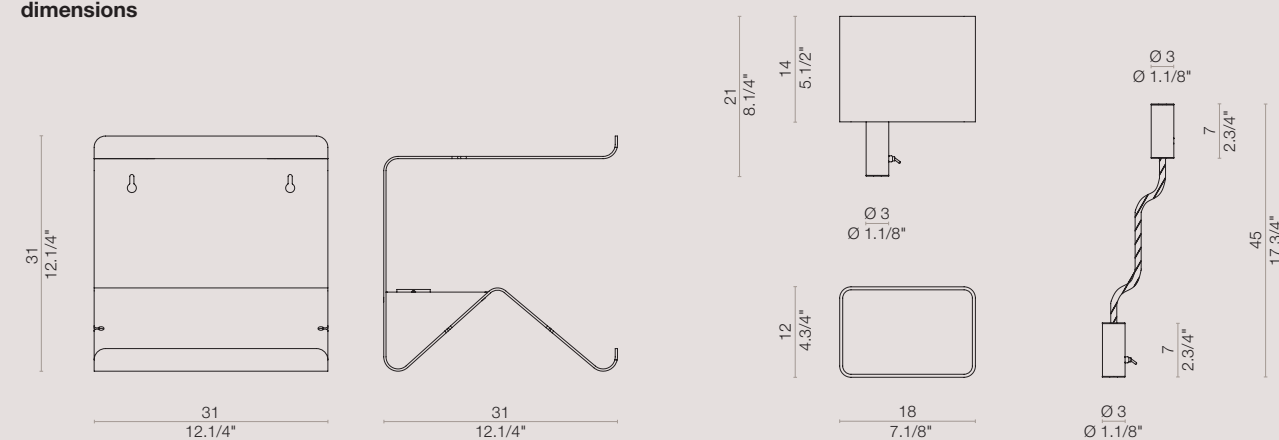

1 x max 42W E14
1 x max 12W E14
1 x 5W LED E14 220-240V 2700°K lm350

FLEX LED READING LAMP

1,2W LED 3000°K lm120

STRUCTURE

symbols

dimensions

colours/ colori

Custom colours on demand/ colori personalizzabili su richiesta: call for a quotation/ chiama per quotazione