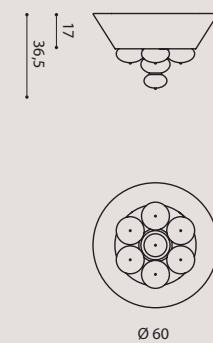

LTMUSBC
white/ bianco
LTMUSMC
mocha/ moka
LTMUSAC
ivory/ avorio

1 x E27 SUITABLE FOR LED LAMPS

1 x E14 SUITABLE FOR LED LAMPS

1 x E27 SUITABLE FOR LED LAMPS

1 x E27 SUITABLE FOR LED LAMPS

MUSA PL 60

PLMUS60BC while stocks last / fino a esaurimento scorte
white/ bianco
PLMUS60MO
mocha/ moka
PLMUS60AM
ivory/ avorio