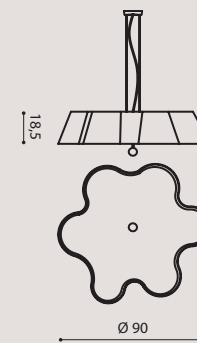

DAISY SO 90

SODAI90BC white/ bianco
SODAI90NE black/ nero
SODAI90AM ivory/ avorio

4 x E27 SUITABLE FOR LED LAMPS