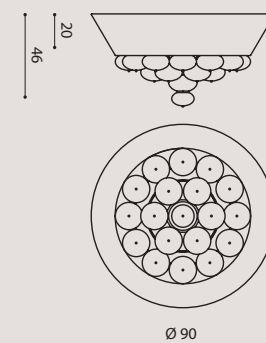

MUSA PL 90

PLMUS90BC
white/ bianco
PLMUS90MO
mocha/ moka
PLMUS90AM
ivory/ avorio

6 x E27 SUITABLE FOR LED LAMPS

MUSA SO 35

SOMUS35BC while stocks last / fino a esaurimento scorte
white/ bianco
SOMUS35MO
mocha/ moka
SOMUS35AM
ivory/ avorio