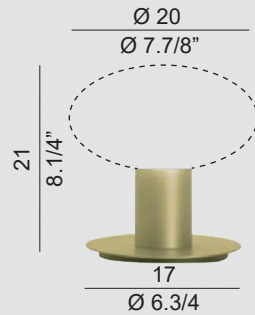

STRUCTURES / MONTATURE

**BEDSIDE LAMP/
LAMPADA
DA COMODINO**

1 X GU10
suitable for
LED lamps
V CE IP 20

BRUSHED GOLD
ORO SPAZZOLATO
MNLC1OSX

BRUSHED BURNISHED
BRUNITO SPAZZOLATO
MNLC1BSX

BRUSHED PLATINUM
PLATINO SPAZZOLATO
MNLC1PSX

BLACK RAL 9005
NERO RAL 9005
MNLC1NEX