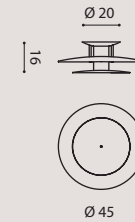

1 x E27 SUITABLE FOR LED LAMPS

while stocks last /
fino a esaurimento scorte

PLANA SO 65

SOPLA65
white/ bianco

SOPLA65FO
gold leaf/ foglia oro

SOPLA65FA
silver leaf/ foglia argento