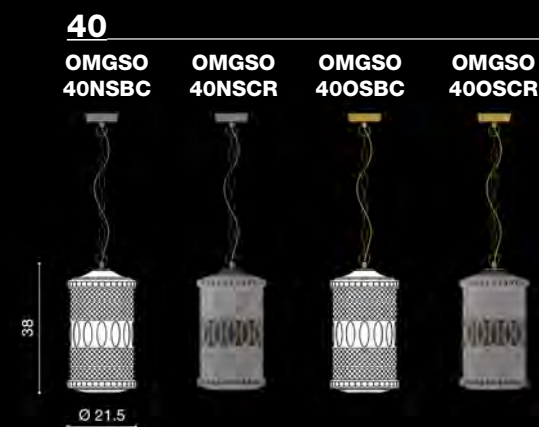

[En] > The OMG collection, acronym of Oh My Glass!, is a tribute to the beauty of moulded glass. A variety of shapes, sizes and finishes for a "symphony" of suspensions and ceiling fixtures. The colour variations in the glass, the finishes in the frame and in the forms make various combinations possible. The glass is available transparent or white. Structure: brushed nickel or gold. Ceiling canopy: brushed nickel or gold.

[It] > La collezione OMG, acronimo di Oh My Glass!, è un omaggio alla bellezza del vetro stampato. Una varietà di forme, misure e finiture per una "sinfonia" di sospensioni e plafoniere. Le varianti di colore nel vetro, delle finiture nella montatura e nelle forme rendono possibili varie combinazioni. Il vetro è disponibile in finitura trasparente o bianco. La montatura: oro o nickel spazzolato. Rosone a soffitto: oro o nickel spazzolato.

label A

brushed gold/
oro spazzolato

brushed nickel/
nickel spazzolato

- 01 1 x E27 suitable for LED
- 02 1 x E27 suitable for LED
- 03 1 x E27 suitable for LED
- 04 1 x E27 suitable for LED
- 05 1 x E27 suitable for LED
- 06 1 x E27 suitable for LED
- 09 1 x E27 suitable for LED
- 10 1 x E27 suitable for LED
- 11 1 x E27 suitable for LED
  + 1 x E14 suitable for LED
- 14 1 x E27 suitable for LED
  + 1 x E14 suitable for LED
- 15 1 x E27 suitable for LED
  + 1 x E14 suitable for LED
- 16 1 x E27 suitable for LED
  + 1 x E14 suitable for LED
- 19 1 x E27 suitable for LED
  + 1 x E14 suitable for LED
- 20 1 x E27 suitable for LED
  + 1 x E14 suitable for LED
- 21 1 x E27 suitable for LED
  + 1 x E14 suitable for LED
- 24 1 x E27 suitable for LED
  + 1 x E14 suitable for LED
- 25 1 x E27 suitable for LED
  + 1 x E14 suitable for LED
- 30 1 x E27 suitable for LED
- 40 1 x E27 suitable for LED
- 50 1 x E27 suitable for LED
- 60 1 x E14 suitable for LED
- 70 1 x E14 suitable for LED
- 80 1 x E14 suitable for LED