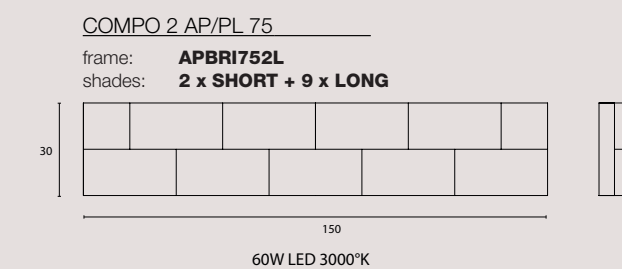

BRICK SHORT SHADE		PBRIS01	Bianco, White, Blanc, Weiß, Blanco, Белое.
		PBRIS07	Avorio, Ivory, Ivoire, Elfenbein, Marfil, Цвет слоновой кости.
		PBRIS09	Tabacco, tobacco, tabac, Tabak, tabaco, Табак.
		PBRIS10	Crema, Cream, Crème, Creme, Crema, Янтарь
BRICK LONG SHADE		PBRIL01	Bianco, White, Blanc, Weiß, Blanco, Белое.
		PBRIL07	Avorio, Ivory, Ivoire, Elfenbein, Marfil, Цвет слоновой кости.
		PBRIL09	Tabacco, tobacco, tabac, Tabak, tabaco, Табак.
		PBRIL10	Crema, Cream, Crème, Creme, Crema, Янтарь

Custom colours on demand/ colori personalizzabili su richiesta: call for a quotation/ chiama per quotazione