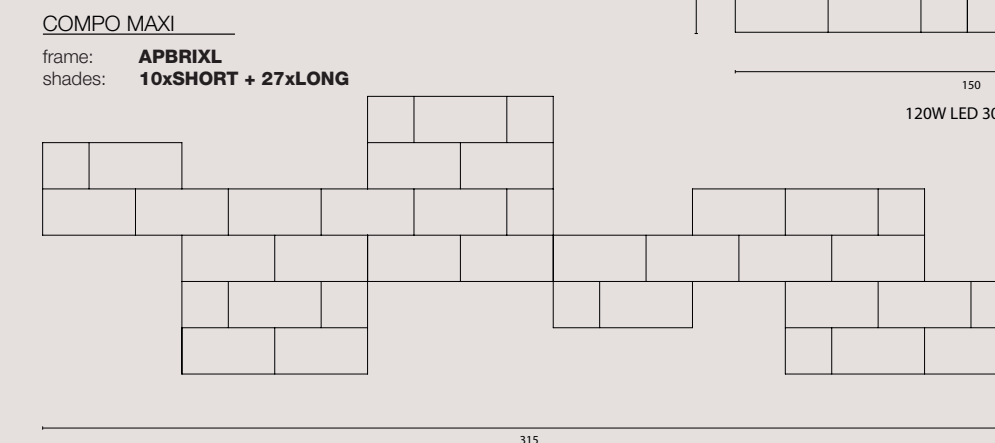

BRICK SHORT SHADE		PBRIS01	Bianco, White, Blanc, Weiß, Blanco, Белое.
		PBRIS07	Avorio, Ivory, Ivoire, Elfenbein, Marfil, Цвет слоновой кости.
		PBRIS09	Tabacco, tobacco, tabac, Tabak, tabaco, Табак.
		PBRIS10	Crema, Cream, Crème, Creme, Crema, Янтарь
BRICK LONG SHADE		PBRIL01	Bianco, White, Blanc, Weiß, Blanco, Белое.
		PBRIL07	Avorio, Ivory, Ivoire, Elfenbein, Marfil, Цвет слоновой кости.
		PBRIL09	Tabacco, tobacco, tabac, Tabak, tabaco, Табак.
		PBRIL10	Crema, Cream, Crème, Creme, Crema, Янтарь

Custom colours on demand/ colori personalizzabili su richiesta: call for a quotation/ chiama per quotazione