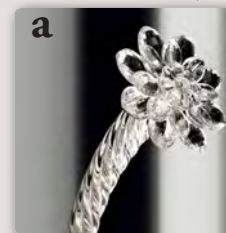

3 x E27 SUITABLE FOR LED LAMPS
 +
 1 x 15W LED 3000°K

arm: crystal
 flower: clear PMMA/
 braccio: cristallo
 fiore: PMMA trasparente

chrome structure/
struttura cromo

arm: crystal
 flower: clear PMMA/
 braccio: cristallo
 fiore: PMMA trasparente