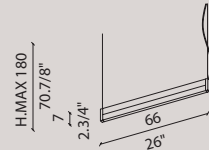

FRAME SO 60L

- **SOFRA600S**
  oro / gold
- **SOFRA60CS**
  argento / silver
- **SOFRA60NE**
  nero / black
- **SOFRA60BCL**
  white / bianco
- **SOFRA60TOL**
  dove / tortora