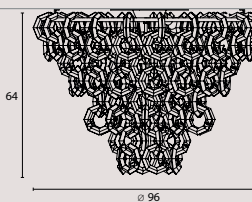

5 x E14 SUITABLE FOR LED LAMPS

PL 70

PLMISS70 (transparent/ trasparente)
PLMISS70MI (honey/ miele)
PLMISS70NE (black/ carbone)

6 x E27 SUITABLE FOR LED LAMPS
+
3 x E14 SUITABLE FOR LED LAMPS

PL 100

PLMISS100 (transparent/ trasparente)
PLMISS100MI (honey/ miele)
PLMISS100NE (black/ carbone)