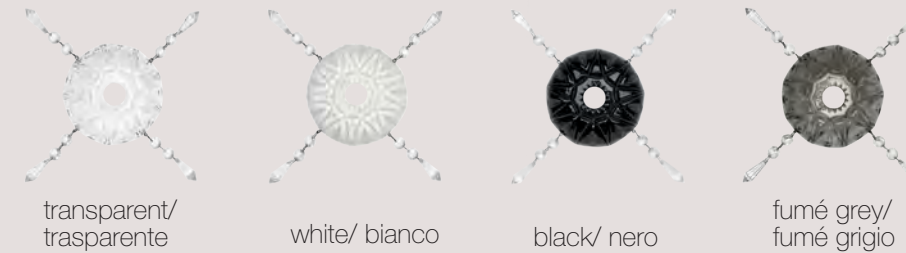

colors

material

Metal and glass
Metallo e vetro

symbols