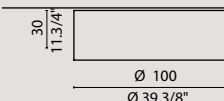

6 x E27 SUITABLE FOR LED LAMPS

SQ PL 60

PL SQ6001	white/ bianco
PL SQ6002	red/ rosso
PL SQ6003	green/ verde
PL SQ6004	blue/ blu
PL SQ6005	black/ nero
PL SQ6006	brown/ marrone
PL SQ6007	ivory/ avorio
PL SQ6009	tobacco/tabacco
PL SQ6010	cream/ crema