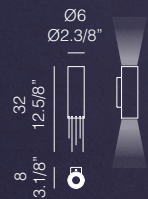

1 x GU10
suitable for led lamps
CE IP 20

AP

ECLAPTUB
Bronze / Bronzo

ECLAPTUBNE
Black / Nero

ECLAPTUBO
Gold / Oro

2 x GU10
suitable for led lamps
ADA CE IP 20