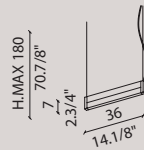

FRAME SO 30L

- **SOFRA300S**
  oro / gold
- **SOFRA30CS**
  argento / silver
- **SOFRA30NE**
  nero / black
- **SOFRA30BCL**
  white / bianco
- **SOFRA30TOL**
  dove / tortora