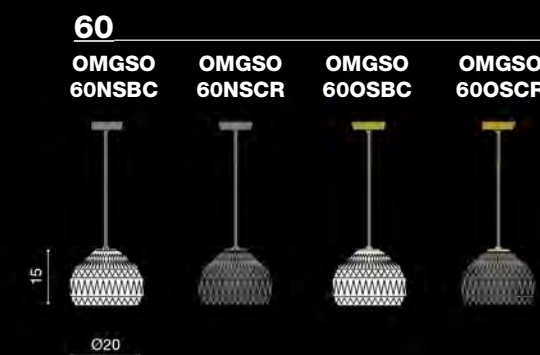

[En] > The OMG collection, acronym of Oh My Glass!, is a tribute to the beauty of moulded glass. A variety of shapes, sizes and finishes for a "symphony" of suspensions and ceiling fixtures. The colour variations in the glass, the finishes in the frame and in the forms make various combinations possible. The glass is available transparent or white. Structure: brushed nickel or gold. Ceiling canopy: brushed nickel or gold.

[It] > La collezione OMG, acronimo di Oh My Glass!, è un omaggio alla bellezza del vetro stampato. Una varietà di forme, misure e finiture per una "sinfonia" di sospensioni e plafoniere. Le varianti di colore nel vetro, delle finiture nella montatura e nelle forme rendono possibili varie combinazioni. Il vetro è disponibile in finitura trasparente o bianco. La montatura: oro o nickel spazzolato. Rosone a soffitto: oro o nickel spazzolato.

label A

brushed gold/
oro spazzolato

brushed nickel/
nickel spazzolato

- 01 1 x E27 suitable for LED
- 02 1 x E27 suitable for LED
- 03 1 x E27 suitable for LED
- 04 1 x E27 suitable for LED
- 05 1 x E27 suitable for LED
- 06 1 x E27 suitable for LED
- 09 1 x E27 suitable for LED
- 10 1 x E27 suitable for LED
- 11 1 x E27 suitable for LED
  + 1 x E14 suitable for LED
- 14 1 x E27 suitable for LED
  + 1 x E14 suitable for LED
- 15 1 x E27 suitable for LED
  + 1 x E14 suitable for LED
- 16 1 x E27 suitable for LED
  + 1 x E14 suitable for LED
- 19 1 x E27 suitable for LED
  + 1 x E14 suitable for LED
- 20 1 x E27 suitable for LED
  + 1 x E14 suitable for LED
- 21 1 x E27 suitable for LED
  + 1 x E14 suitable for LED
- 24 1 x E27 suitable for LED
  + 1 x E14 suitable for LED
- 25 1 x E27 suitable for LED
  + 1 x E14 suitable for LED
- 30 1 x E27 suitable for LED
- 40 1 x E27 suitable for LED
- 50 1 x E27 suitable for LED
- 60 1 x E14 suitable for LED
- 70 1 x E14 suitable for LED
- 80 1 x E14 suitable for LED