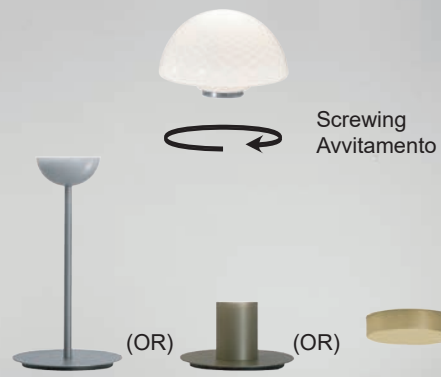

TURN ON YOUR "BALL"

DIFFUSERS IN GLASS / DIFFUSORI IN VETRO

CLEAR
TRASPARENTE
BALVTCR2

WHITE
BIANCO
BALVTBC2

STRUCTURES / MONTATURE

TABLE LAMP/
LAMPADA
DA TAVOLO

1 X E14
suitable for
LED lamps
CE IP 20

BRUSHED GOLD
ORO SPAZZOLATO
MNLT1OSX