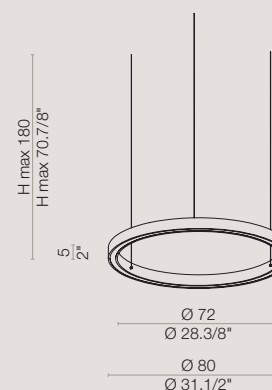

- **RINSO80BC** (white)
- **RINSO80NE** (black)
- **RINSO80BR** (brushed bronze)
- **RINSO80OR** (brushed gold)