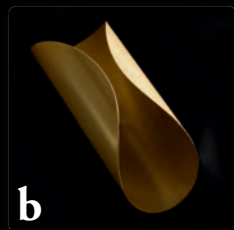

* Custom colours on demand: call for a quotation.
Colori personalizzabili su richiesta: chiama per quotazione.

material

metal structure &
diffusers in metal
or PMMA

struttura in metallo e
diffusori in metallo
o PMMA

symbols