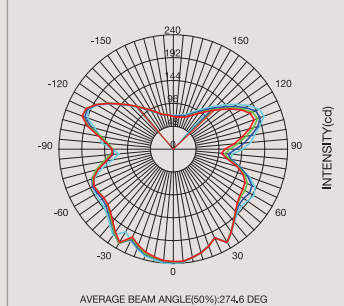

6 x E27 LED MAX 12W

SO 60

6 x E27 LED MAX 12W

symbols

photometric test DROP PL 60

label B

* 6 x E27 3,4W not dimmable INCLUDED.

ECLISSE