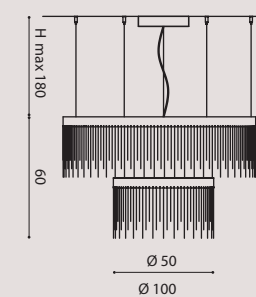

ECLPL50LO
gold/ oro

30W LED 3000°K
2850 lm

ECLISSE COMPO Ø100

ECLS0100C
bronze/ bronzo

ECLS0100CNE
black/ nero

ECLS0100CO
gold/ oro

48W LED 3000°K
5020 lm

ECLISSE COMPO Ø150