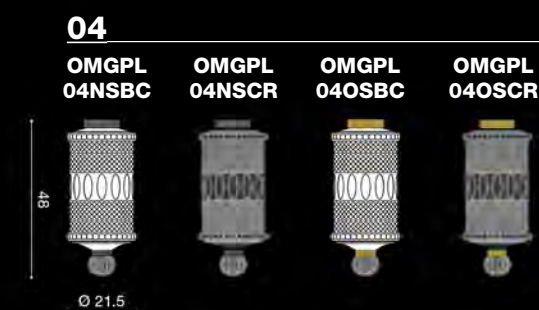

[En] > The OMG collection, acronym of Oh My Glass!, is a tribute to the beauty of moulded glass. A variety of shapes, sizes and finishes for a "symphony" of suspensions and ceiling fixtures. The colour variations in the glass, the finishes in the frame and in the forms make various combinations possible. The glass is available transparent or white. Structure: brushed nickel or gold. Ceiling canopy: brushed nickel or gold.

[It] > La collezione OMG, acronimo di Oh My Glass!, è un omaggio alla bellezza del vetro stampato. Una varietà di forme, misure e finiture per una "sinfonia" di sospensioni e plafoniere. Le varianti di colore nel vetro, delle finiture nella montatura e nelle forme rendono possibili varie combinazioni. Il vetro è disponibile in finitura trasparente o bianco. La montatura: oro o nickel spazzolato. Rosone a soffitto: oro o nickel spazzolato.

label A

brushed gold/
oro spazzolato

brushed nickel/
nickel spazzolato

- 01 1 x E27 suitable for LED
- 02 1 x E27 suitable for LED
- 03 1 x E27 suitable for LED
- 04 1 x E27 suitable for LED
- 05 1 x E27 suitable for LED
- 06 1 x E27 suitable for LED
- 09 1 x E27 suitable for LED
- 10 1 x E27 suitable for LED
- 11 1 x E27 suitable for LED
  + 1 x E14 suitable for LED
- 14 1 x E27 suitable for LED
  + 1 x E14 suitable for LED
- 15 1 x E27 suitable for LED
  + 1 x E14 suitable for LED
- 16 1 x E27 suitable for LED
  + 1 x E14 suitable for LED
- 19 1 x E27 suitable for LED
  + 1 x E14 suitable for LED
- 20 1 x E27 suitable for LED
  + 1 x E14 suitable for LED
- 21 1 x E27 suitable for LED
  + 1 x E14 suitable for LED
- 24 1 x E27 suitable for LED
  + 1 x E14 suitable for LED
- 25 1 x E27 suitable for LED
  + 1 x E14 suitable for LED
- 30 1 x E27 suitable for LED
- 40 1 x E27 suitable for LED
- 50 1 x E27 suitable for LED
- 60 1 x E14 suitable for LED
- 70 1 x E14 suitable for LED
- 80 1 x E14 suitable for LED