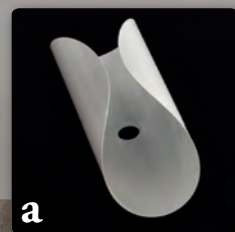

[En] > Back from the success previously obtained, the CONCERTO 2020 collection is expanded with a new size of 60 cm and a new material: PMMA with opal finish or clear with white screen printing..

[It] > Reduce dal successo precedentemente ottenuto, la collezione CONCERTO 2020 viene ampliata con una nuova misura da 60 cm e con un nuovo materiale: PMMA opalino e trasparente con serigrafia bianca.

while stocks last /
fino a esaurimento scorte