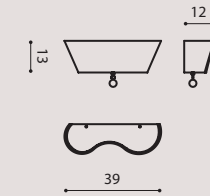

DAISY AP 40

APDAI40BC white/ bianco
APDAI40NE black/ nero
APDAI40AM ivory/ avorio

2 x E27 SUITABLE FOR LED LAMPS