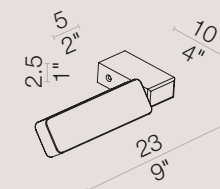

BAR - AP/PL 1L

APALU1LBC + ALUBBCL

white/ bianco

APALU1LNE + ALUBNEL

black/ nero

APALU1LBC + ALUBCEL

concrete/ cemento