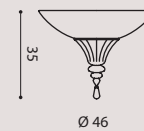

3 x E27 SUITABLE FOR LED LAMPS

[En] > Diffuser in white glass with detail
in transparent glass rigadin processing.

[It] > Diffusore in vetro bianco con finale
in vetro trasparente lavorazione rigadin.