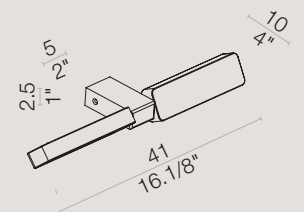

BAR - AP/PL 2L

APALU2LBC + 2 x ALUBBCL

white/ bianco

APALU2LNE + 2 x ALUBNEL

black/ nero

APALU2LBC + 2 x ALUBCEL

concrete/ cemento