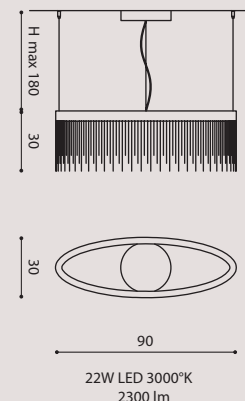

ECLISSE

design Brian Rasmussen

vintage catalog p. 60

[En] > A collection that combines LED technology with the classic elements in strong refraction crystal.
H metal structure that contains the light source (LED strip side view).
Double row of chains of crystals with random heights.
Possibility of double light emission. (below + above)

[It] > Una collezione che unisce la tecnologia LED con gli elementi classici in cristallo a forte rifrazione.
Struttura in metallo ad **H** che alloggia la sorgente luminosa (strip LED side view).
Doppia fila di catene di cristalli con altezze random.
Possibilità doppia emissione luminosa. (sotto + sopra)

ECLISSE SO OVAL 90x30
ECLSOOV90
bronze/ bronzo
ECLSOOV90NE
black/ nero
ECLSOOV900
gold/ oro