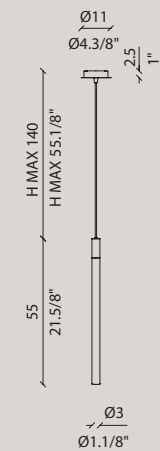

STAR LIGHT SO1

STLSO1LCS
matt silver
argento opaco

STLSO1LOS
matt gold
oro opaco

STAR LIGHT SO3

STLSO3LCS
matt silver
argento opaco

STLSO3LOS
matt gold
oro opaco