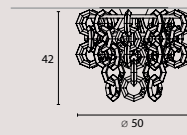

2 x E14 SUITABLE FOR LED LAMPS

PL 50

PLMISS50 (transparent/ trasparente)
PLMISS50MI (honey/ miele)
PLMISS50NE (black/ carbone)