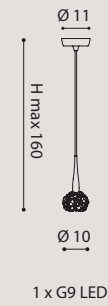

GHALIA SO 1L
GHASO1L