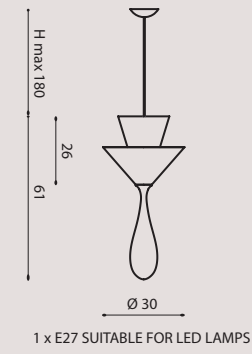

label **A**

[En] > Suspension lamp with lampshade
in plissé fabric.
Ribbed blown glass element.

[It] > Lampada a sospensione con paralume
in tessuto plissettato.
Elemento in vetro soffiato a coste.

CLOE SO 30
SOCLO30BC