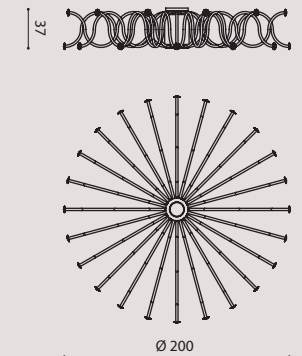

3 x E27 SUITABLE FOR LED LAMPS
+
1 x 15W LED 3000°K

TIVOLI PL 200
PLTIV200111(a)
PLTIV200211(b)
PLTIV200213(c)
PLTIV200231(d)
PLTIV200233(e)

3 x E27 SUITABLE FOR LED LAMPS
+
1 x 15W LED 3000°K

TIVOLI SO 80
SOTIV80111 (a)
SOTIV80211 (b)
SOTIV80213 (c)
SOTIV80231 (d)
SOTIV80233 (e)

3 x E27 SUITABLE FOR LED LAMPS
+
1 x 15W LED 3000°K

TIVOLI SO 140
SOTIV140111(a)
SOTIV140211(b)
SOTIV140213(c)
SOTIV140231(d)
SOTIV140233(e)