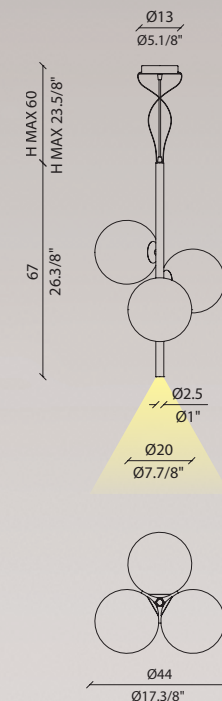

SAT LIGHT

design Lorenzo Bertocco

[En] > Suspension lamp with three frosted white blown glass spheres.
Structure in brushed nickel and brushed gold.
Each sphere contains a E14 light bulb creating a diffused light emission.
Furthermore the vertical stem contains a LED downlight spot.
Double light emission.
Ceiling canopy: ceiling box white, cover disc in color.

[It] > Sospensione con tre sfere in vetro soffiato bianco acidato.
Montatura in nichel spazzolato e oro spazzolato.
Illuminazione diffusa con 3 lampadine E14 inserite nelle sfere e una sorgente LED diretta verso il basso inserita nell'asta centrale.
Doppia accensione.
Rosone: scatola a soffitto bianco, disco di copertura in tinta.

VAT excluded / IVA esclusa

SAT LIGHT SO

SATSOCS brushed nickel
nichel spazzolato

SATSOOS brushed gold
oro spazzolato

SAT LIGHT PL

SATPLCS brushed nickel
nichel spazzolato

SATPLOS brushed gold
oro spazzolato

[En] > Ceiling lamp with three frosted white blown glass spheres.
Structure in brushed nickel and brushed gold.
Each sphere contains a E14 light bulb creating a diffused light emission.
Furthermore the vertical stem contains a LED downlight spot.
Double light emission.
Ceiling canopy: ceiling box white, cover disc in color.

[It] > Plafoniera con tre sfere in vetro soffiato bianco acidato.
Montatura in nichel spazzolato e oro spazzolato.
Illuminazione diffusa con 3 lampadine E14 inserite nelle sfere e una sorgente LED diretta verso il basso inserita nell'asta centrale.
Doppia accensione.
Rosone: scatola a soffitto bianco, disco di copertura in tinta.

colors

brushed nickel
nichel spazzolato

brushed gold
oro spazzolato

material

metal and glass
metallo e vetro

light source

3 x E14 230V SUITABLE FOR LED LAMPS
+ 1 x LED 350mA 3.15W 3000K 410 lm

symbols