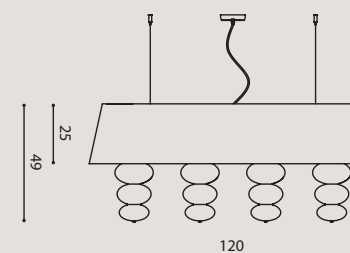

3 x E27 SUITABLE FOR LED LAMPS

MUSA SO OVAL 150

SNMUS150BC while stocks last / fino a esaurimento scorte
white/ bianco
SNMUS150MO
mocha/ moka
SNMUS150AM
ivory/ avorio