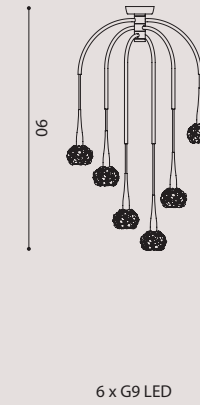

GHALIA PL 6L
GHAPL6