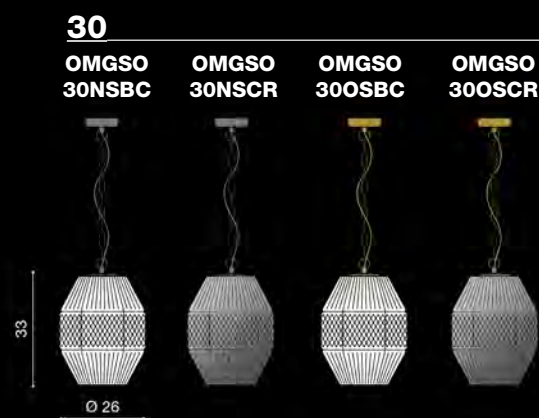

[En] > The OMG collection, acronym of Oh My Glass!, is a tribute to the beauty of moulded glass. A variety of shapes, sizes and finishes for a "symphony" of suspensions and ceiling fixtures. The colour variations in the glass, the finishes in the frame and in the forms make various combinations possible. The glass is available transparent or white. Structure: brushed nickel or gold. Ceiling canopy: brushed nickel or gold.

[It] > La collezione OMG, acronimo di Oh My Glass!, è un omaggio alla bellezza del vetro stampato. Una varietà di forme, misure e finiture per una "sinfonia" di sospensioni e plafoniere. Le varianti di colore nel vetro, delle finiture nella montatura e nelle forme rendono possibili varie combinazioni. Il vetro è disponibile in finitura trasparente o bianco. La montatura: oro o nickel spazzolato. Rosone a soffitto: oro o nickel spazzolato.

label A

brushed gold/
oro spazzolato

brushed nickel/
nickel spazzolato

- 01 1 x E27 suitable for LED
- 02 1 x E27 suitable for LED
- 03 1 x E27 suitable for LED
- 04 1 x E27 suitable for LED
- 05 1 x E27 suitable for LED
- 06 1 x E27 suitable for LED
- 09 1 x E27 suitable for LED
- 10 1 x E27 suitable for LED
- 11 1 x E27 suitable for LED
  + 1 x E14 suitable for LED
- 14 1 x E27 suitable for LED
  + 1 x E14 suitable for LED
- 15 1 x E27 suitable for LED
  + 1 x E14 suitable for LED
- 16 1 x E27 suitable for LED
  + 1 x E14 suitable for LED
- 19 1 x E27 suitable for LED
  + 1 x E14 suitable for LED
- 20 1 x E27 suitable for LED
  + 1 x E14 suitable for LED
- 21 1 x E27 suitable for LED
  + 1 x E14 suitable for LED
- 24 1 x E27 suitable for LED
  + 1 x E14 suitable for LED
- 25 1 x E27 suitable for LED
  + 1 x E14 suitable for LED
- 30 1 x E27 suitable for LED
- 40 1 x E27 suitable for LED
- 50 1 x E27 suitable for LED
- 60 1 x E14 suitable for LED
- 70 1 x E14 suitable for LED
- 80 1 x E14 suitable for LED