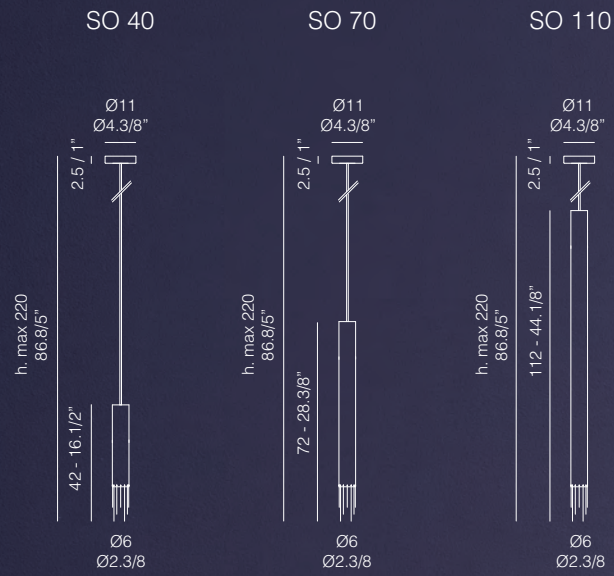

ECLISSE tube

design Brian Rasmussen

1 x GU10
suitable for led lamps
CE IP 20

AP

ECLAPTUB
Bronze / Bronzo

ECLAPTUBNE
Black / Nero

ECLAPTUBO
Gold / Oro

2 x GU10
suitable for led lamps
ADA CE IP 20