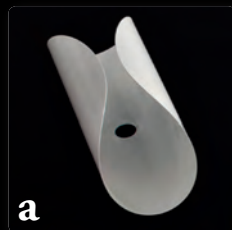

* Custom colours on demand: call for a quotation.
Colori personalizzabili su richiesta: chiama per quotazione.

material

metal structure &
diffusers in metal
or PMMA

struttura in metallo e
diffusori in metallo
o PMMA

symbols