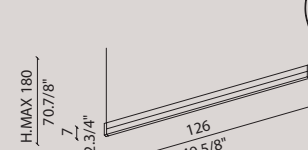

FRAME SO 120L

- **SOFRA1200S**
  oro / gold
- **SOFRA120CS**
  argento / silver
- **SOFRA120NE**
  nero / black
- **SOFRA120BCL**
  white / bianco
- **SOFRA120TOL**
  dove / tortora