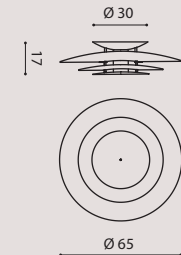

1 x E27 SUITABLE FOR LED LAMPS

colors