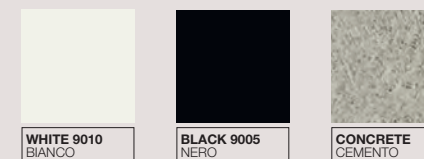

symbols

colors

photometric test SO

ITASHADES

design Lorenzo Bertocco

[En] > Unit composed by:
 outside shade in opaque PVC completed
 with cotton fabric available in 7 colors.
 Inside shade in transparent PVC completed
 with white cotton fabric.
 Prismatic PMMA cover.
 Strip LED 20W/m 24V.