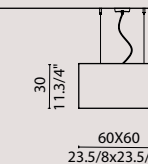

3 x E27 SUITABLE FOR LED LAMPS

CY PL 70

PL CY7001	white/ bianco
PL CY7002	red/ rosso
PL CY7003	green/ verde
PL CY7004	blue/ blu
PL CY7005	black/ nero
PL CY7006	brown/ marrone
PL CY7007	ivory/ avorio
PL CY7009	tobacco/tabacco
PL CY7010	cream/ crema