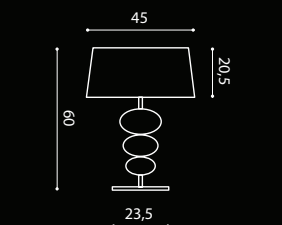

1 x E27 SUITABLE FOR LED LAMPS