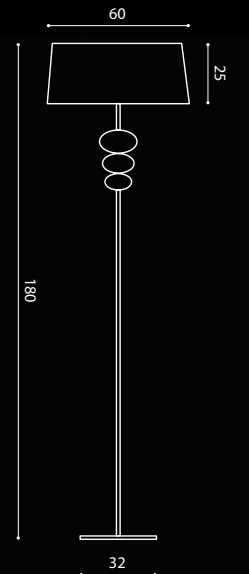

LTMUSBC
white/ bianco
LTMUSMC
mocha/ moka
LTMUSAC
ivory/ avorio

1 x E27 SUITABLE FOR LED LAMPS

1 x E14 SUITABLE FOR LED LAMPS

1 x E27 SUITABLE FOR LED LAMPS

1 x E27 SUITABLE FOR LED LAMPS

MUSA PL 60

PLMUS60BC while stocks last / fino a esaurimento scorte
white/ bianco
PLMUS60MO
mocha/ moka
PLMUS60AM
ivory/ avorio