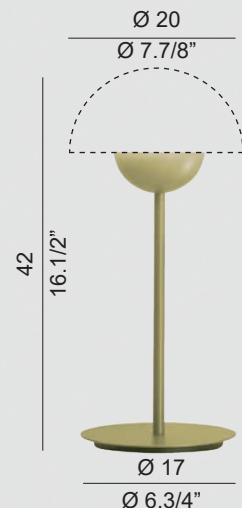

TURN ON YOUR "BALL"

DIFFUSERS IN GLASS / DIFFUSORI IN VETRO

CLEAR
TRASPARENTE
BALVTCR2

WHITE
BIANCO
BALVTBC2

STRUCTURES / MONTATURE

TABLE LAMP/
LAMPADA
DA TAVOLO

1 X E14
suitable for
LED lamps
CE IP 20

BRUSHED GOLD
ORO SPAZZOLATO
MNLT1OSX