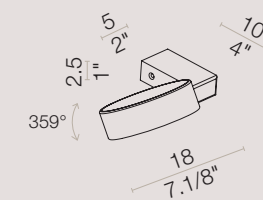

DISC - AP/PL 1L

APALU1LBC + ALUDBCL

white/ bianco

APALU1LNE + ALUDNEL

black/ nero

APALU1LBC + ALUDCEL

concrete/ cemento