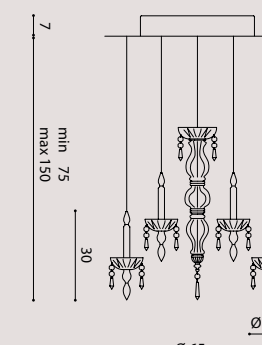

4 x max 40W GU10 HALO
4 x GU10 SUITABLE FOR LED LAMPS

LIMELIGHT 28.6

LL28.6
transparent/ trasparente
LL28.6BC
white/ bianco
LL28.6NE
black/ nero
LL28.6GR
fumé grey/ fumé grigio