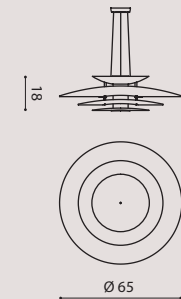

1 x E27 SUITABLE FOR LED LAMPS

PLANA PL 65

PLPLA65
white/ bianco

PLPLA65FO
gold leaf/ foglia oro

PLPLA65FA
silver leaf/ foglia argento