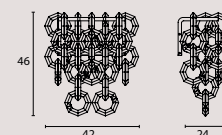

AP

APMISS (transparent/ trasparente)
APMISSMI (honey/ miele)
APMISSNE (black/ carbone)