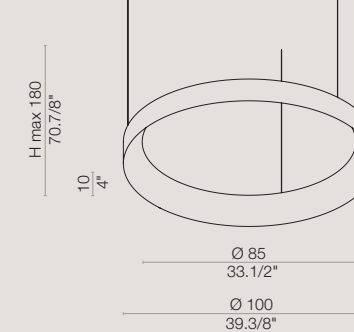

IS CY SO 100

ISSOCY100BCL white/ bianco
ISSOCY100TOL dove/ tortora
ISSOCY100MAL brown/ marrone
ISSOCY100BXL bordeaux