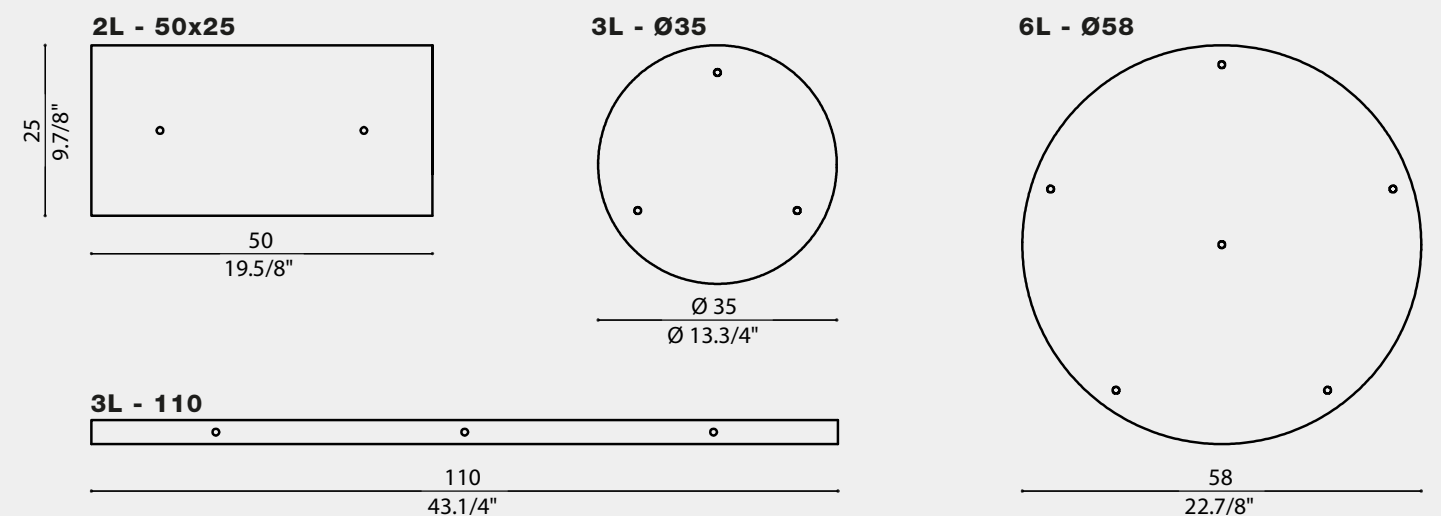

2L - 50x25	3L - Ø35	6L - Ø58	3L - 110
white/ bianco RAL 9010	COMPORE50BC	COMP0D35BC	COMP0D60BC	COMPOL3LBC

ON REQUEST/ SU RICHIESTA				
brushed gold/ oro spazzolato*	COMP0RE50OSOS	COMP0D35OSOS	COMP0D60OSOS	COMPOL3LOSOS
brushed burnished/ brunito spazzolato*	COMP0RE50BS	COMP0D35BS	COMP0D60BS	COMPOL3LBS
brushed platinum/ platino spazzolato*	COMP0RE50PS	COMP0D35PS	COMP0D60PS	COMPOL3LPS
black/nero RAL 9005*	COMP0RE50NE	COMP0D35NE	COMP0D60NE	COMPOL3LNE