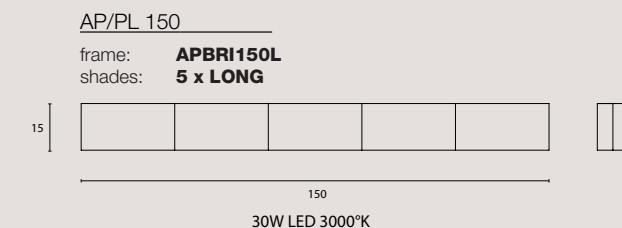

BRICK SHORT SHADE		PBRIS01	Bianco, White, Blanc, Weiß, Blanco, Белое.
		PBRIS07	Avorio, Ivory, Ivoire, Elfenbein, Marfil, Цвет слоновой кости.
		PBRIS09	Tabacco, tobacco, tabac, Tabak, tabaco, Табак.
		PBRIS10	Crema, Cream, Crème, Creme, Crema, Янтарь
BRICK LONG SHADE		PBRIL01	Bianco, White, Blanc, Weiß, Blanco, Белое.
		PBRIL07	Avorio, Ivory, Ivoire, Elfenbein, Marfil, Цвет слоновой кости.
		PBRIL09	Tabacco, tobacco, tabac, Tabak, tabaco, Табак.
		PBRIL10	Crema, Cream, Crème, Creme, Crema, Янтарь

Custom colours on demand/ colori personalizzabili su richiesta: call for a quotation/ chiama per quotazione