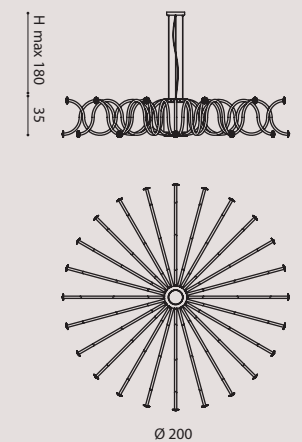

3 x E27 SUITABLE FOR LED LAMPS
 +
 1 x 15W LED 3000°K

arm: crystal
 flower: clear PMMA/
 braccio: cristallo
 fiore: PMMA trasparente

chrome structure/
struttura cromo

arm: crystal
 flower: clear PMMA/
 braccio: cristallo
 fiore: PMMA trasparente