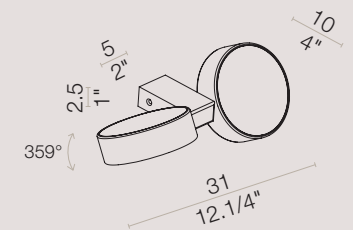

DISC - AP/PL 2L

APALU2LBC + 2 x ALUDBCL

white/ bianco

APALU2LNE + 2 x ALUDNEL

black/ nero

APALU2LBC + 2 x ALUDCEL

concrete/ cemento