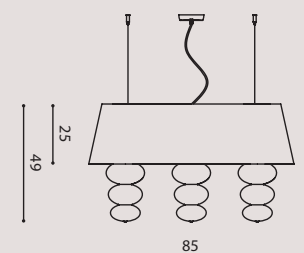

2 x E27 SUITABLE FOR LED LAMPS

MUSA SO OVAL 120

SNMUS120BC while stocks last / fino a esaurimento scorte
white/ bianco
SNMUS120MO
mocha/ moka
SNMUS120AM
ivory/ avorio