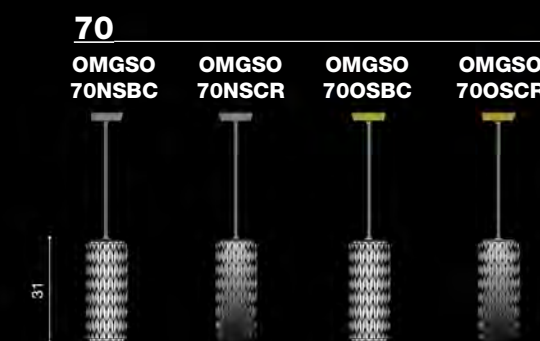

[En] > The OMG collection, acronym of Oh My Glass!, is a tribute to the beauty of moulded glass. A variety of shapes, sizes and finishes for a "symphony" of suspensions and ceiling fixtures. The colour variations in the glass, the finishes in the frame and in the forms make various combinations possible. The glass is available transparent or white. Structure: brushed nickel or gold. Ceiling canopy: brushed nickel or gold.

[It] > La collezione OMG, acronimo di Oh My Glass!, è un omaggio alla bellezza del vetro stampato. Una varietà di forme, misure e finiture per una "sinfonia" di sospensioni e plafoniere. Le varianti di colore nel vetro, delle finiture nella montatura e nelle forme rendono possibili varie combinazioni. Il vetro è disponibile in finitura trasparente o bianco. La montatura: oro o nickel spazzolato. Rosone a soffitto: oro o nickel spazzolato.

label A

brushed gold/
oro spazzolato

brushed nickel/
nickel spazzolato

- 01 1 x E27 suitable for LED
- 02 1 x E27 suitable for LED
- 03 1 x E27 suitable for LED
- 04 1 x E27 suitable for LED
- 05 1 x E27 suitable for LED
- 06 1 x E27 suitable for LED
- 09 1 x E27 suitable for LED
- 10 1 x E27 suitable for LED
- 11 1 x E27 suitable for LED
  + 1 x E14 suitable for LED
- 14 1 x E27 suitable for LED
  + 1 x E14 suitable for LED
- 15 1 x E27 suitable for LED
  + 1 x E14 suitable for LED
- 16 1 x E27 suitable for LED
  + 1 x E14 suitable for LED
- 19 1 x E27 suitable for LED
  + 1 x E14 suitable for LED
- 20 1 x E27 suitable for LED
  + 1 x E14 suitable for LED
- 21 1 x E27 suitable for LED
  + 1 x E14 suitable for LED
- 24 1 x E27 suitable for LED
  + 1 x E14 suitable for LED
- 25 1 x E27 suitable for LED
  + 1 x E14 suitable for LED
- 30 1 x E27 suitable for LED
- 40 1 x E27 suitable for LED
- 50 1 x E27 suitable for LED
- 60 1 x E14 suitable for LED
- 70 1 x E14 suitable for LED
- 80 1 x E14 suitable for LED