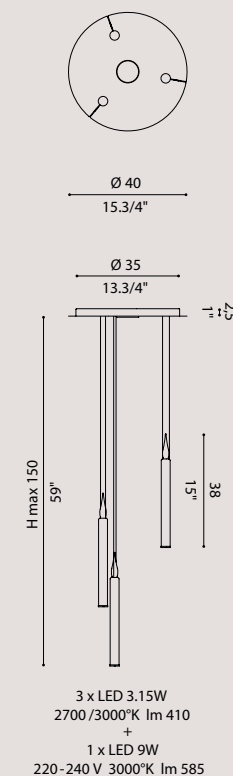

KANSOD35O

Gold/ oro

CANDLE SO 6L

KANSOD60

Crome/ cromo

KANSOD60O

Gold/ oro

[En] > CANDLE is a suspension lamp composed of a tube in striped borosilicate glass that contains a sandblasted PMMA cylinder inside. At the base of the lamp we find an LED whose light spreads throughout the body of the object. The lamp is suspended by the two electrical cables with which you can adjust its height. The canopy is composed of a white painted ceiling structure and a polished chrome or gold cover disc, fixed to each other by magnets.