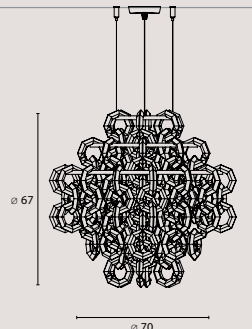

3 x E27 SUITABLE FOR LED LAMPS