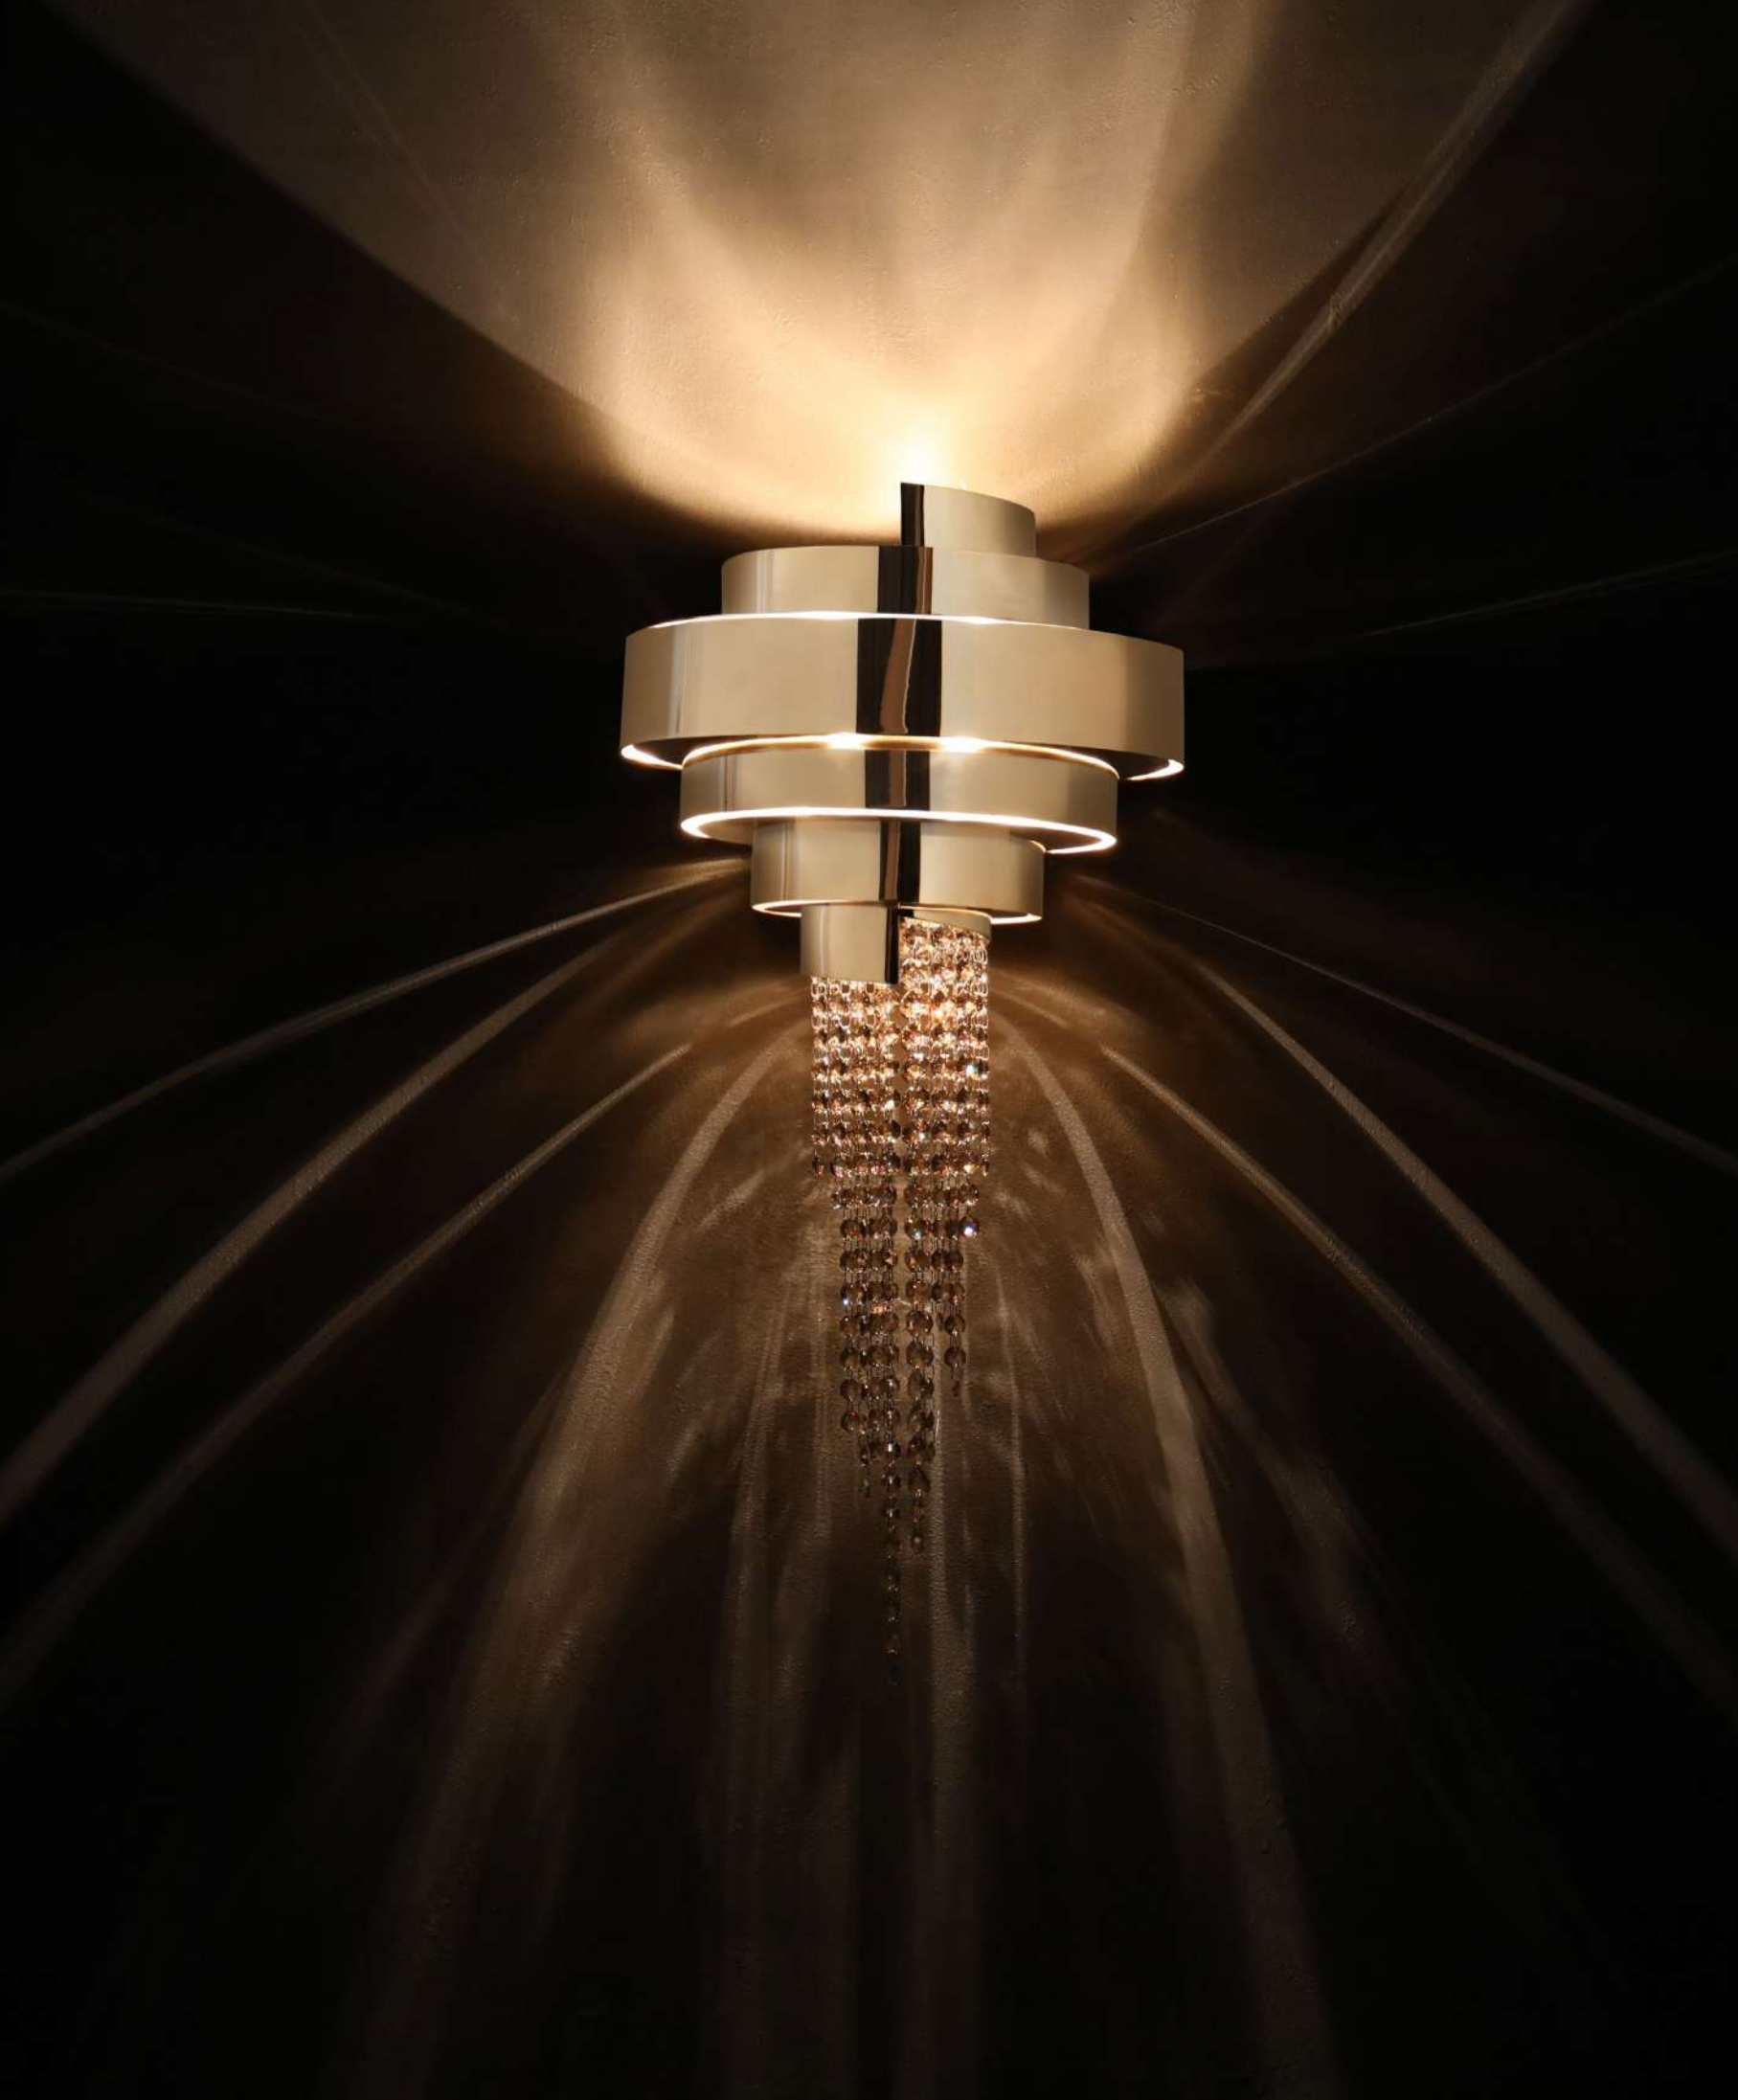

GUGGENHEIM

CHANDELIER

The Guggenheim Museum is considered to be the “temple of the spirit”. Furthermore, it is the most important structure of its time. The Guggenheim chandelier was designed as a result of the leading-edge architecture.