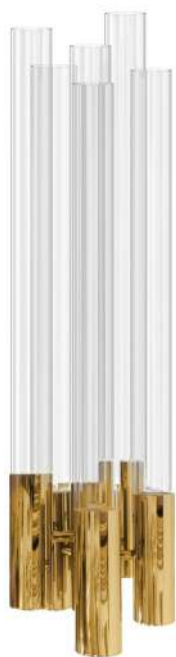

BURJ

WALL

This wall fixture fully made of gold plated brass transmits elegance and sophistication. With delicate handmade crystal glass tubes, this piece brings a magical sensation to every space.

BURJ II

WALL

Like a symbol of modern age and luxury, Burj conveys the intimate lighting using gold plated brass and crystal glass. The ideal combination to be used as a single wall lighting or in harmony with other elements in the same area.