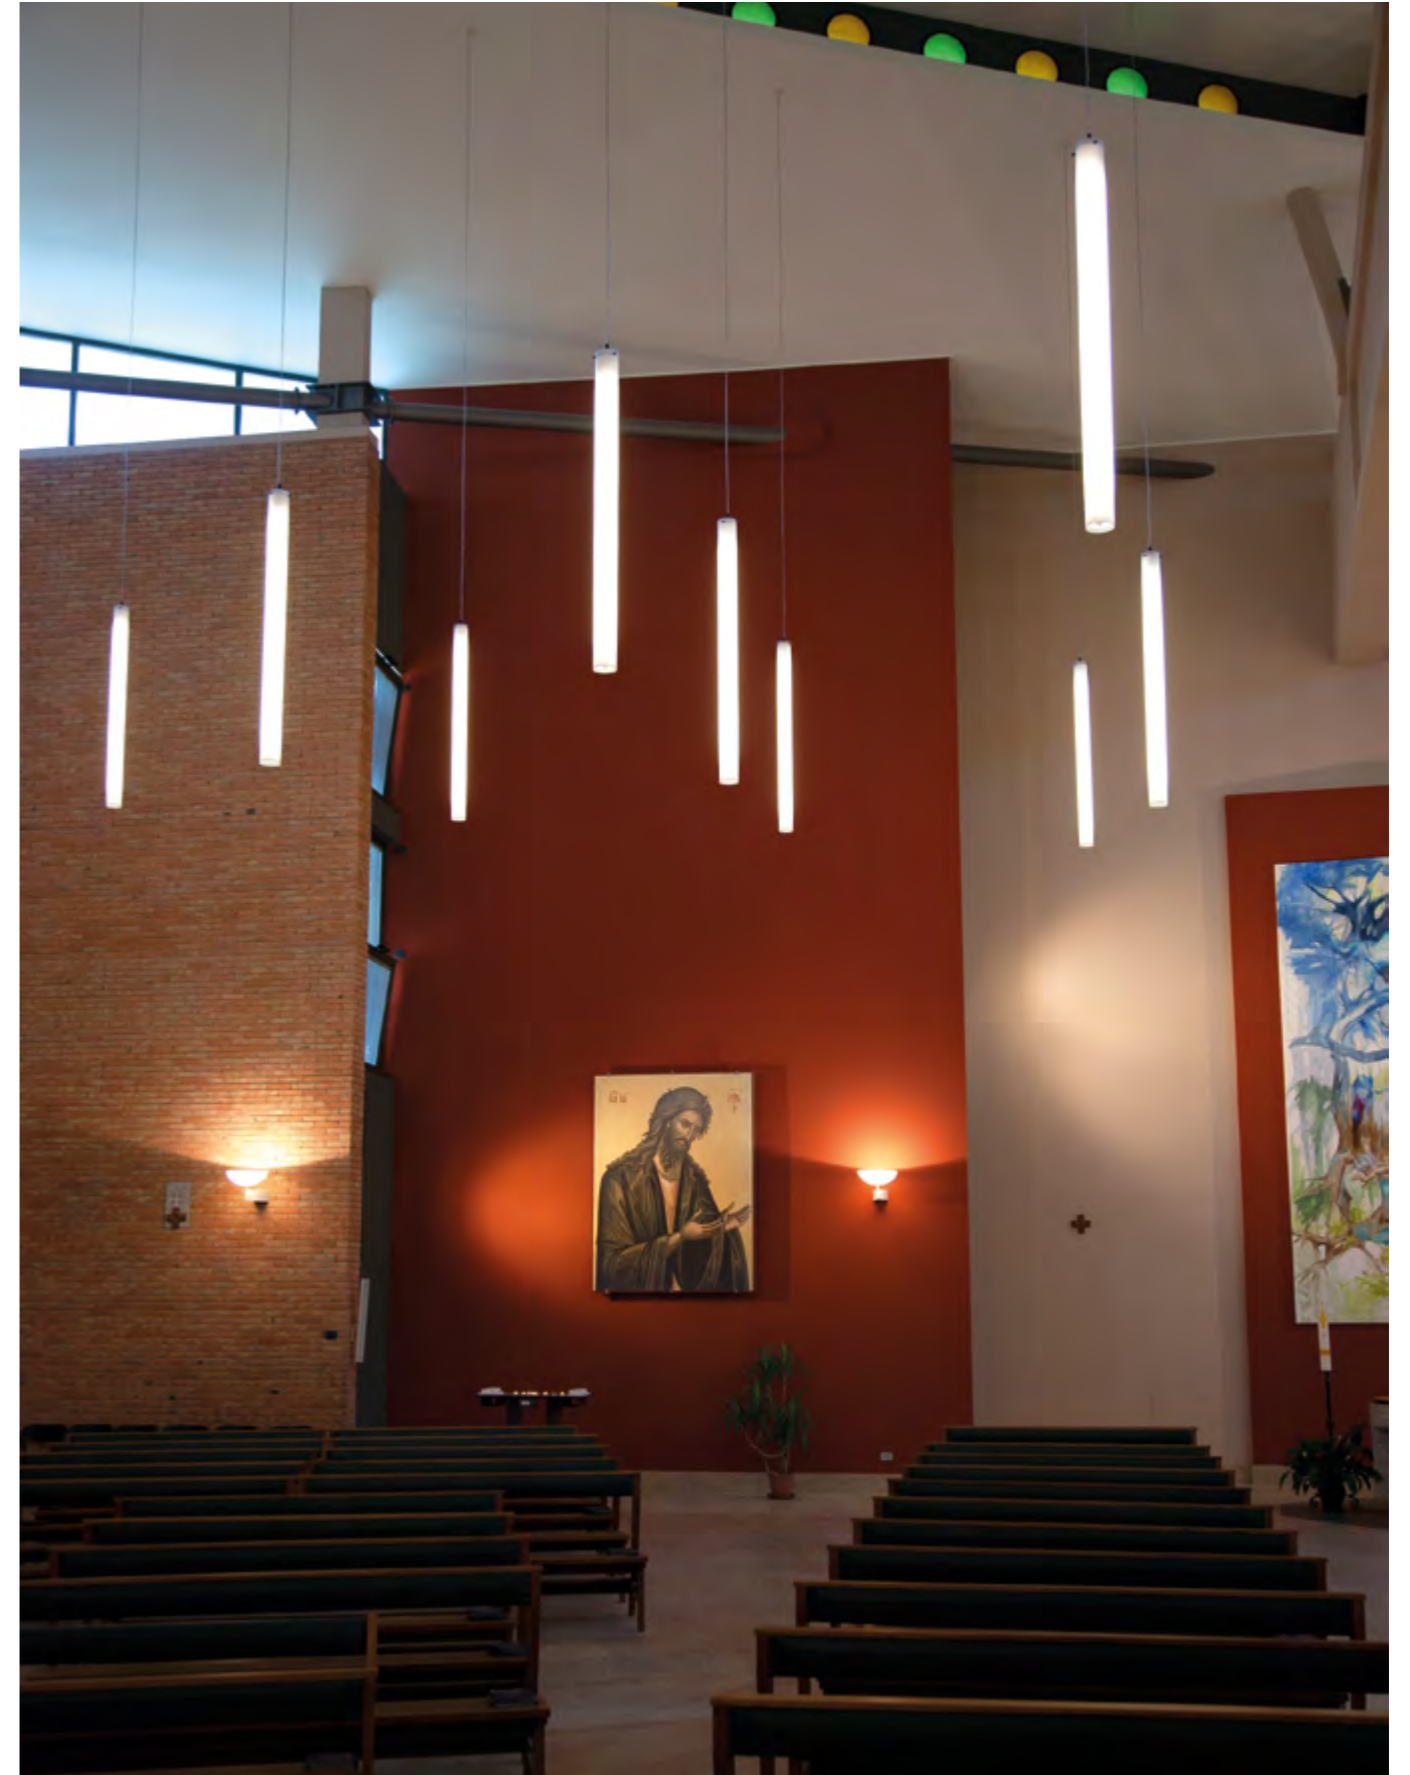

PIO DECIMO'S CHURCH

📍 Emilia Romagna | Modena | Italy

🏗️ Architect | Fabrizio Tavoni, Ing. Soli

🏠 Products | [Pistillo](#) | [Olympic](#)