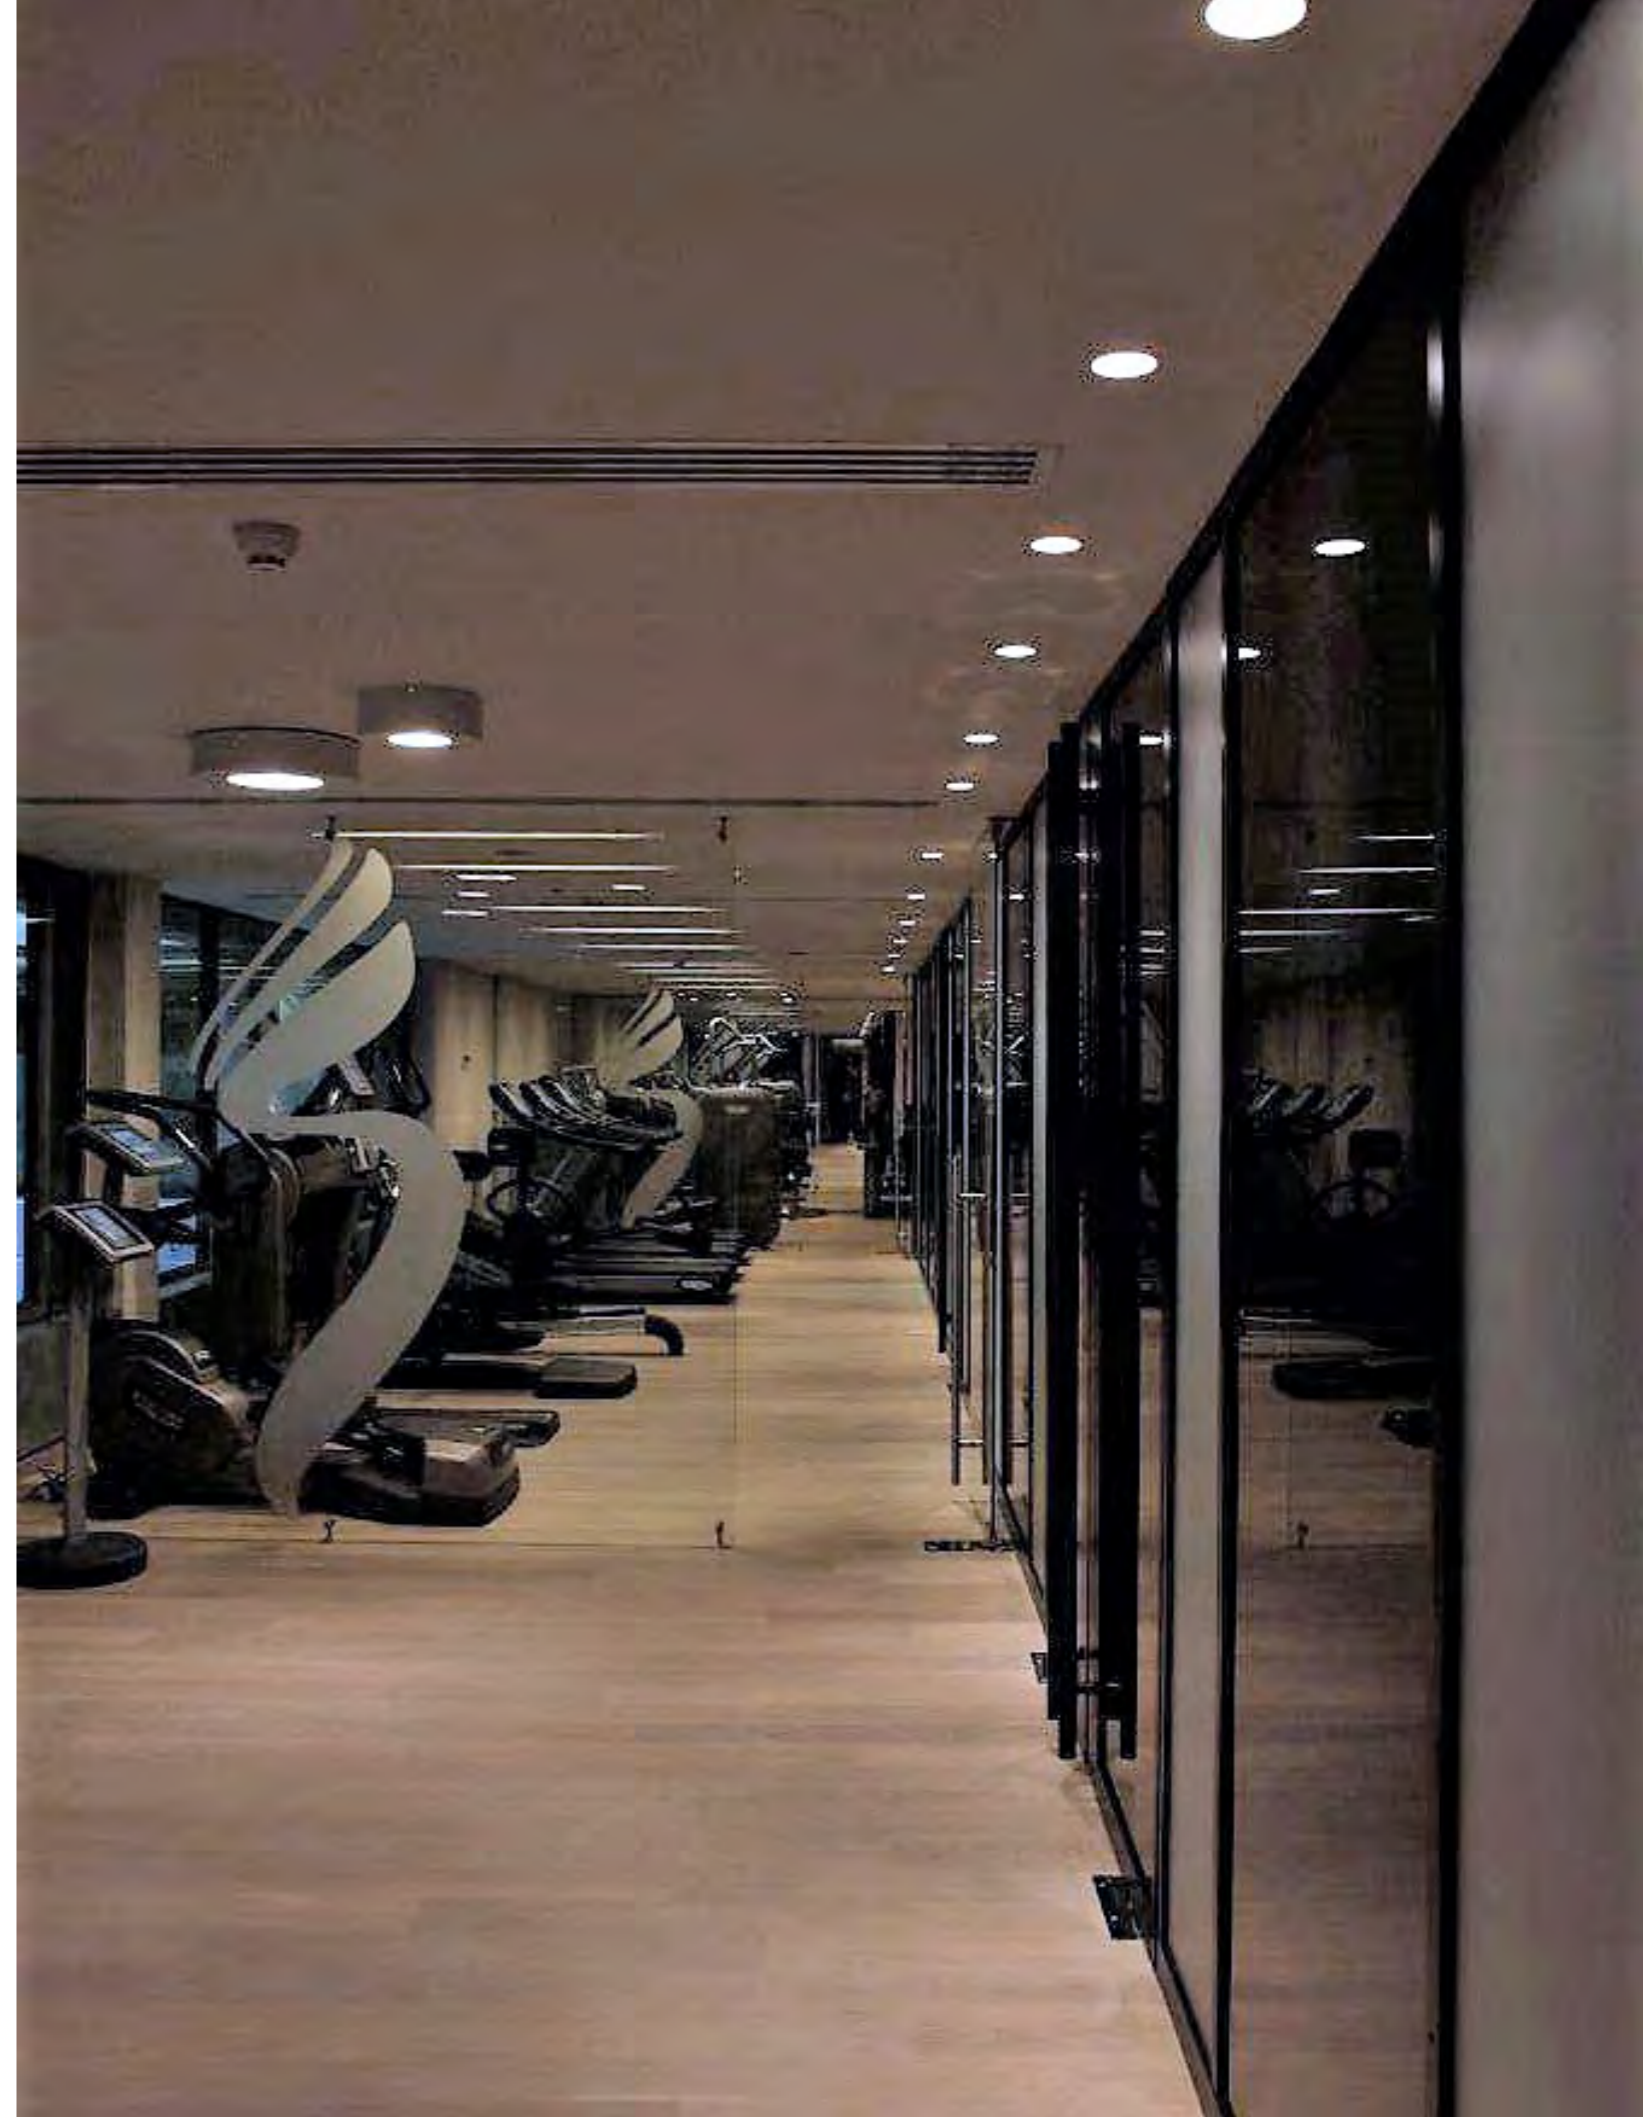

## RESIDENT FITNESS CENTER

---

 Beirut | Lebanon

 Architect | Archika

 Products | [Corona](#)