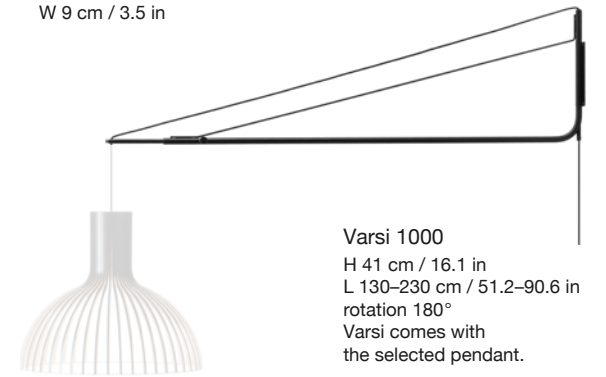

**Victo 4250**  
H 48 cm / 18.9 in  
Ø 56 cm / 22.0 in

**Victo Small 4251**  
H 39 cm / 15.5 in  
Ø 45 cm / 17.7 in

**Octo Small 4241**  
H 55 cm / 21.6 in  
Ø 45 cm / 17.7 in

**Magnum 4202**  
H 87 cm / 34.3 in  
Ø 56 cm / 22.0 in

**Aspiro 8000**  
H ~25–35 cm /  
~9.8–13.8 in  
Ø 50 cm / 19.7 in  
birch only

**Petite 4600**  
H 23 cm / 9.1 in  
Ø 20 cm / 7.9 in

**Atto 5000**  
H 21 cm / 8.3 in  
Ø 34 cm / 13.4 in

**Kontro 6000**  
H 21 cm / 8.3 in  
Ø 45 cm / 17.7 in

**Owalo 7000**  
H 13 cm / 5.1 in  
L 100 cm / 39.4 in  
W 9 cm / 3.5 in

**Varsi 1000**  
H 41 cm / 16.1 in  
L 130–230 cm / 51.2–90.6 in  
rotation 180°  
Varsi comes with  
the selected pendant.

**Secto Small 4231**  
H 45 cm / 17.7 in  
D 9–15 cm / 3.5–5.9 in  
W 13–25 cm /  
5.1–9.8 in

**Secto 4230**  
H 60 cm / 23.6 in  
D 9–18 cm / 3.5–7.1 in  
W 13–31 cm /  
5.1–12.2 in

**Owalo 7030**  
H 47 cm / 18.5 in  
D 33 cm / 13.0 in  
W 7 cm / 2.8 in  
base Ø 11.5 cm / 4.5 in

**Petite 4630**  
H 31 cm / 12.2 in  
D 37 cm / 14.6 in  
W 20 cm / 7.9 in  
base 1,2 x 8,4 cm /  
0.5 x 3.3 in