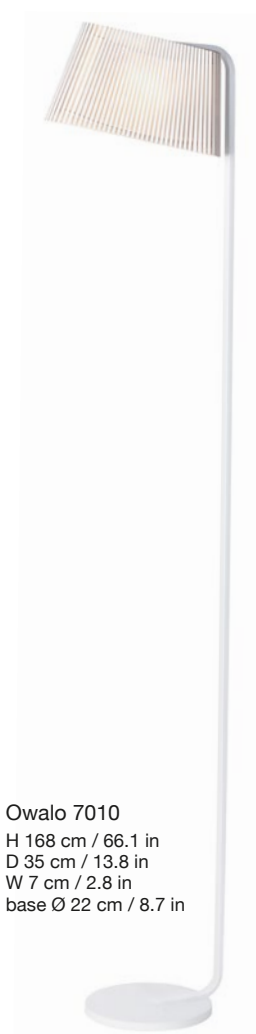

**Kuulto Small 9101**  
H 11 cm / 4.3 in  
D 40 cm / 15.7 in  
W 40 cm / 15.7 in  
(Available autumn 2021)

**Kuulto 9100**  
H 15 cm / 5.9 in  
D 52 cm / 20.5 in  
W 52 cm / 20.5 in

Restaurant & Bar  
Product Design Awards

**Teelo 8020**  
H 38 cm / 15.0 in  
W 33 cm / 13.0 in  
Ø 11 cm / 4.3 in  
birch / walnut only

**Secto 4220**  
H 75 cm / 29.5 in  
shade Ø 25 cm / 9.8 in  
base Ø 28 cm / 11.0 in

**Owalo 7020**  
H 50 cm / 19.7 in  
D 30 cm / 11.8 in  
W 7 cm / 2.8 in  
base Ø 13 cm / 5.1 in

**Petite 4620**  
H 56 cm / 22.0 in  
D 28 cm / 11.0 in  
W 20 cm / 7.9 in  
base Ø 18 cm / 7.1 in

**Petite 4610**  
H 130 cm / 51.2 in  
D 28 cm / 11.0 in  
W 20 cm / 7.9 in  
base Ø 20 cm / 7.9 in

**Owalo 7010**  
H 168 cm / 66.1 in  
D 35 cm / 13.8 in  
W 7 cm / 2.8 in  
base Ø 22 cm / 8.7 in

**Secto 4210**  
H 175–185 cm /  
68.9–72.8 in  
shade Ø 30 cm / 11.8 in  
base Ø 34 cm / 13.4 in

measurements H: height / W: width / D: depth / L: length

birch / koivu / björk / Birke natur / bouleau / abedul / ナチュラルパーチ