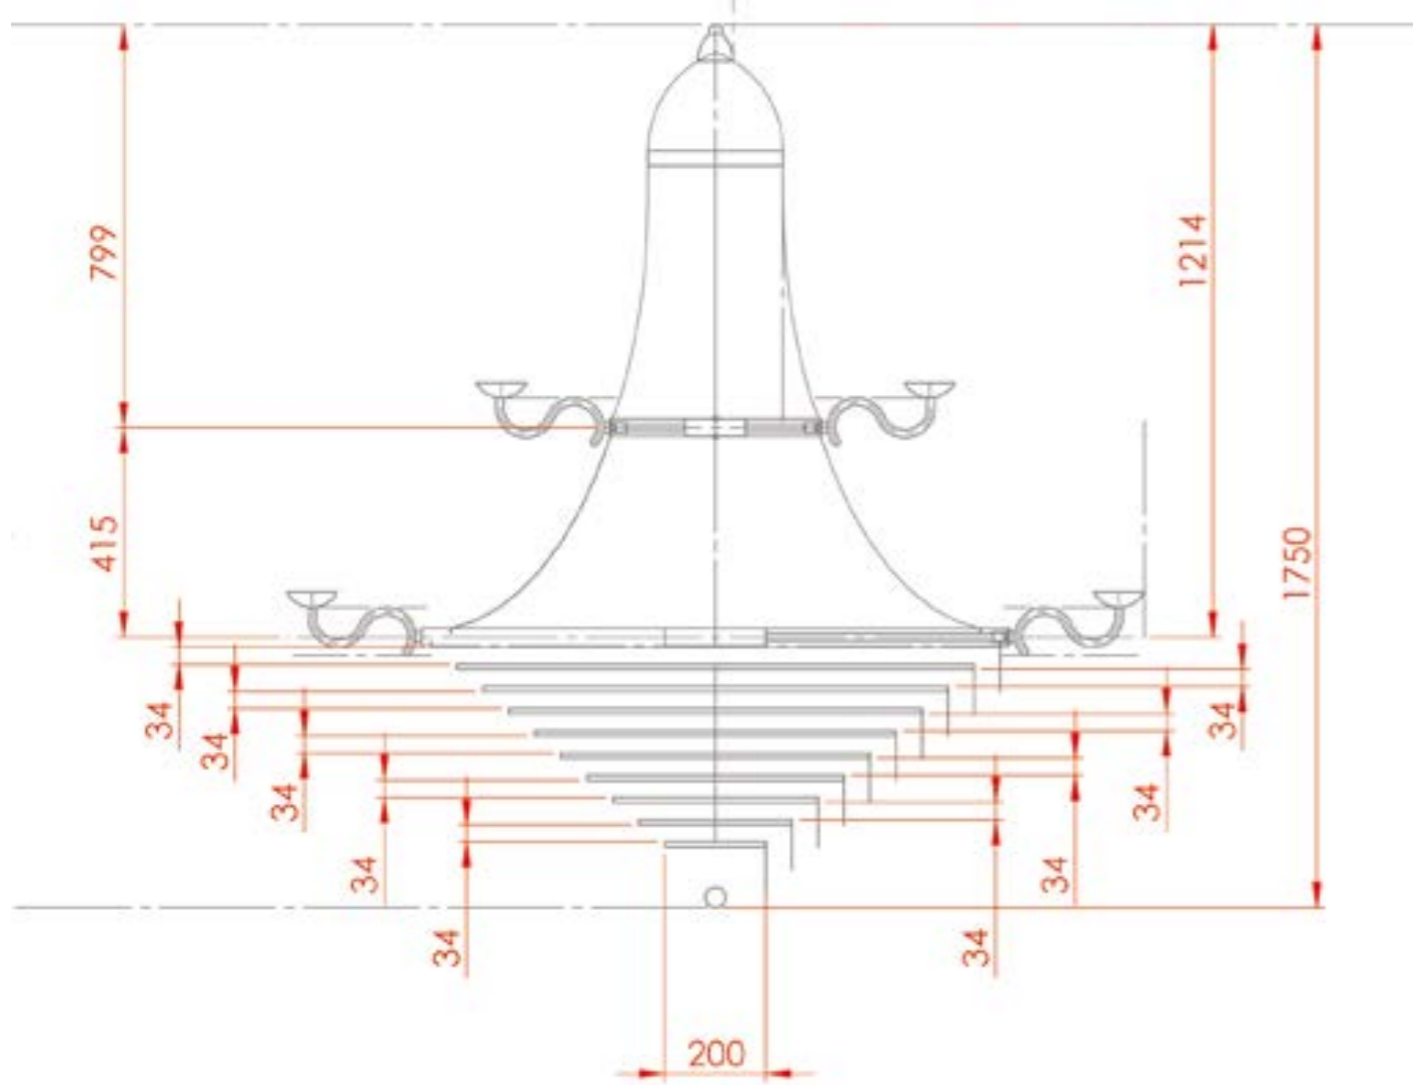

Jewelry Lille - France - ALASKA COLLECTION

L 240x40 cm - H 48 cm - Kg 110

Bulbs: 14 E27

Business Center - Kazan, Russia

Business Center - Kazan, Russia
 n° 2 chandeliers Ø 125 cm - H 180 cm
 n° 4 wall lamp: L 59 cm - H 31 cm