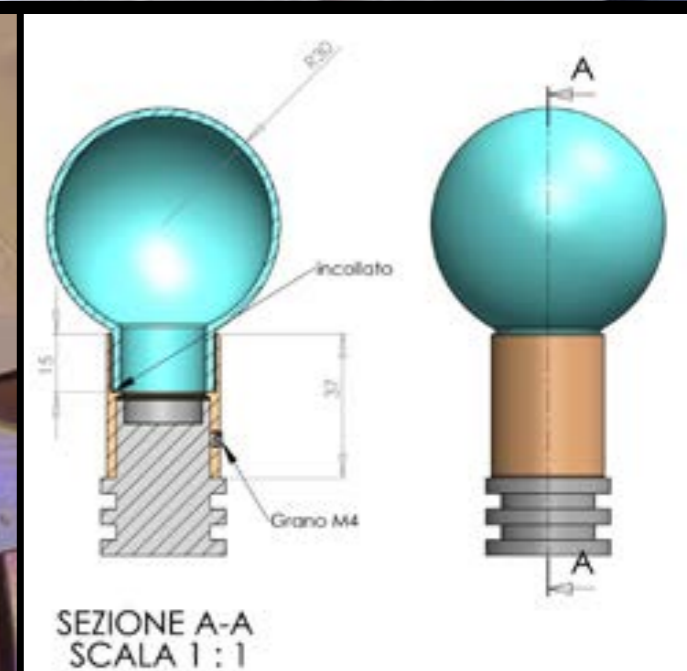

Mediterranean
Shipping
Company

Preziosa X32

Preziosa X32, MSC Crociere - 2013 - RONDO' COLLECTION
42 ceiling lamps Ø 60 cm and Ø 80 cm - 40 wall lamps
Gold finishes and black glasses

Costa Diadema
6203

We realized some light fittings for the ice-cream shop and the atrium area from bridge 3 to 12 for the new **Super Costa Diadema** of **Costa Crociere's** company