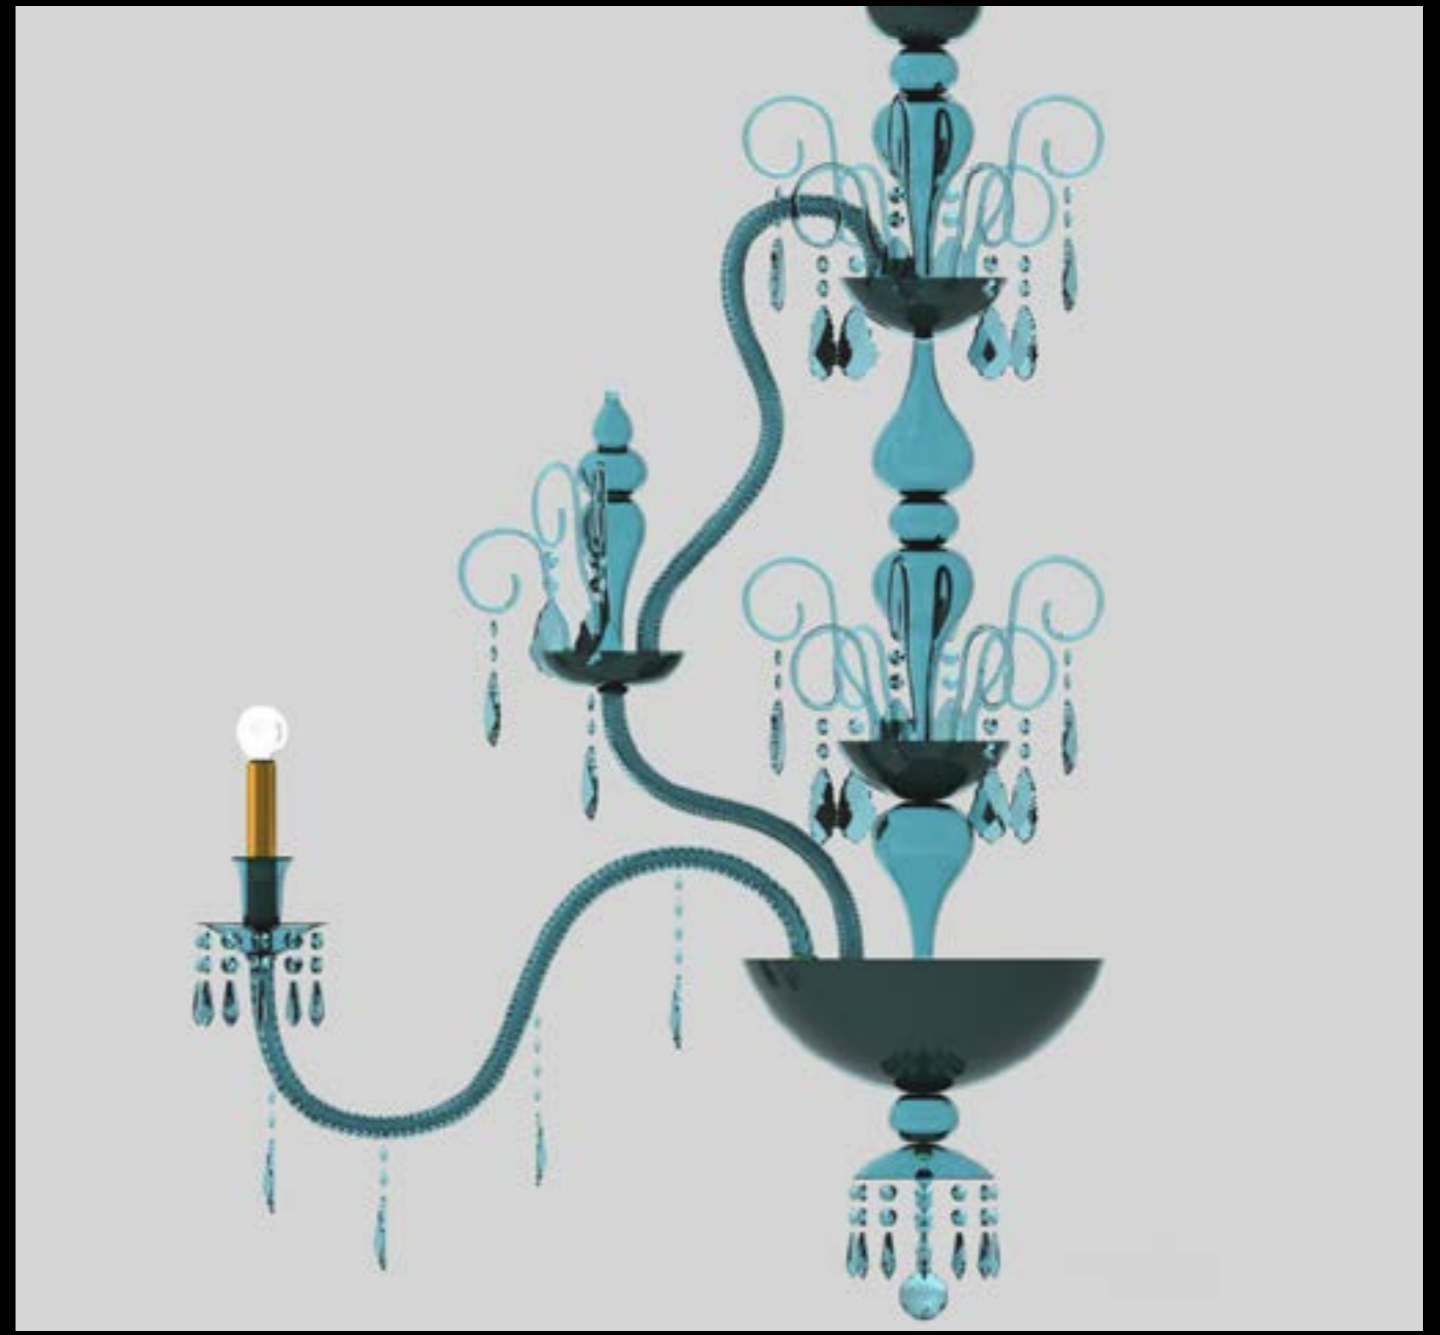

Ø 120 cm - H 110
Bulbs: 16 E14