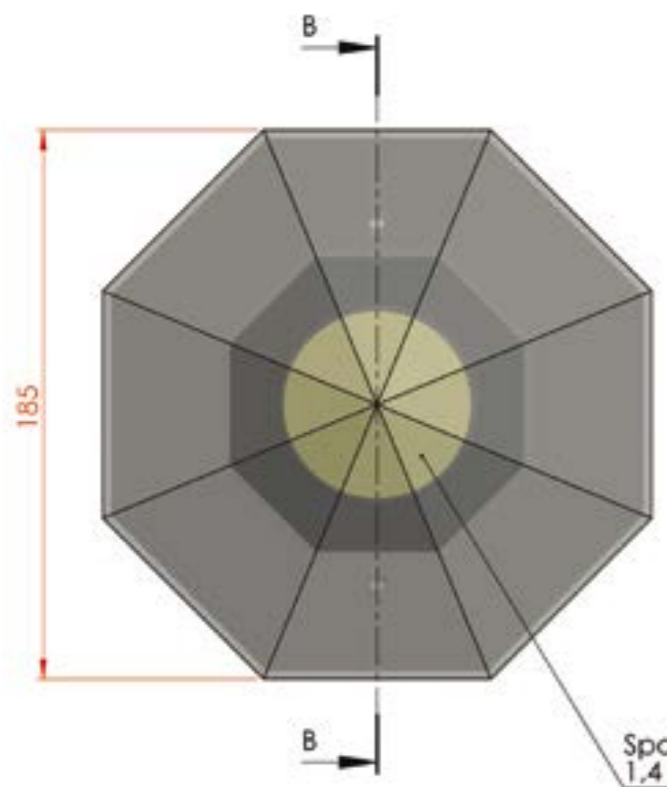

Acrylic Diamond satin white color
Spot Led RGB inside each diamond
1,4 fullcolor

DETTAGLIO A
SCALA 1 : 20

Spot led RGB inside
1,4 fullcolor