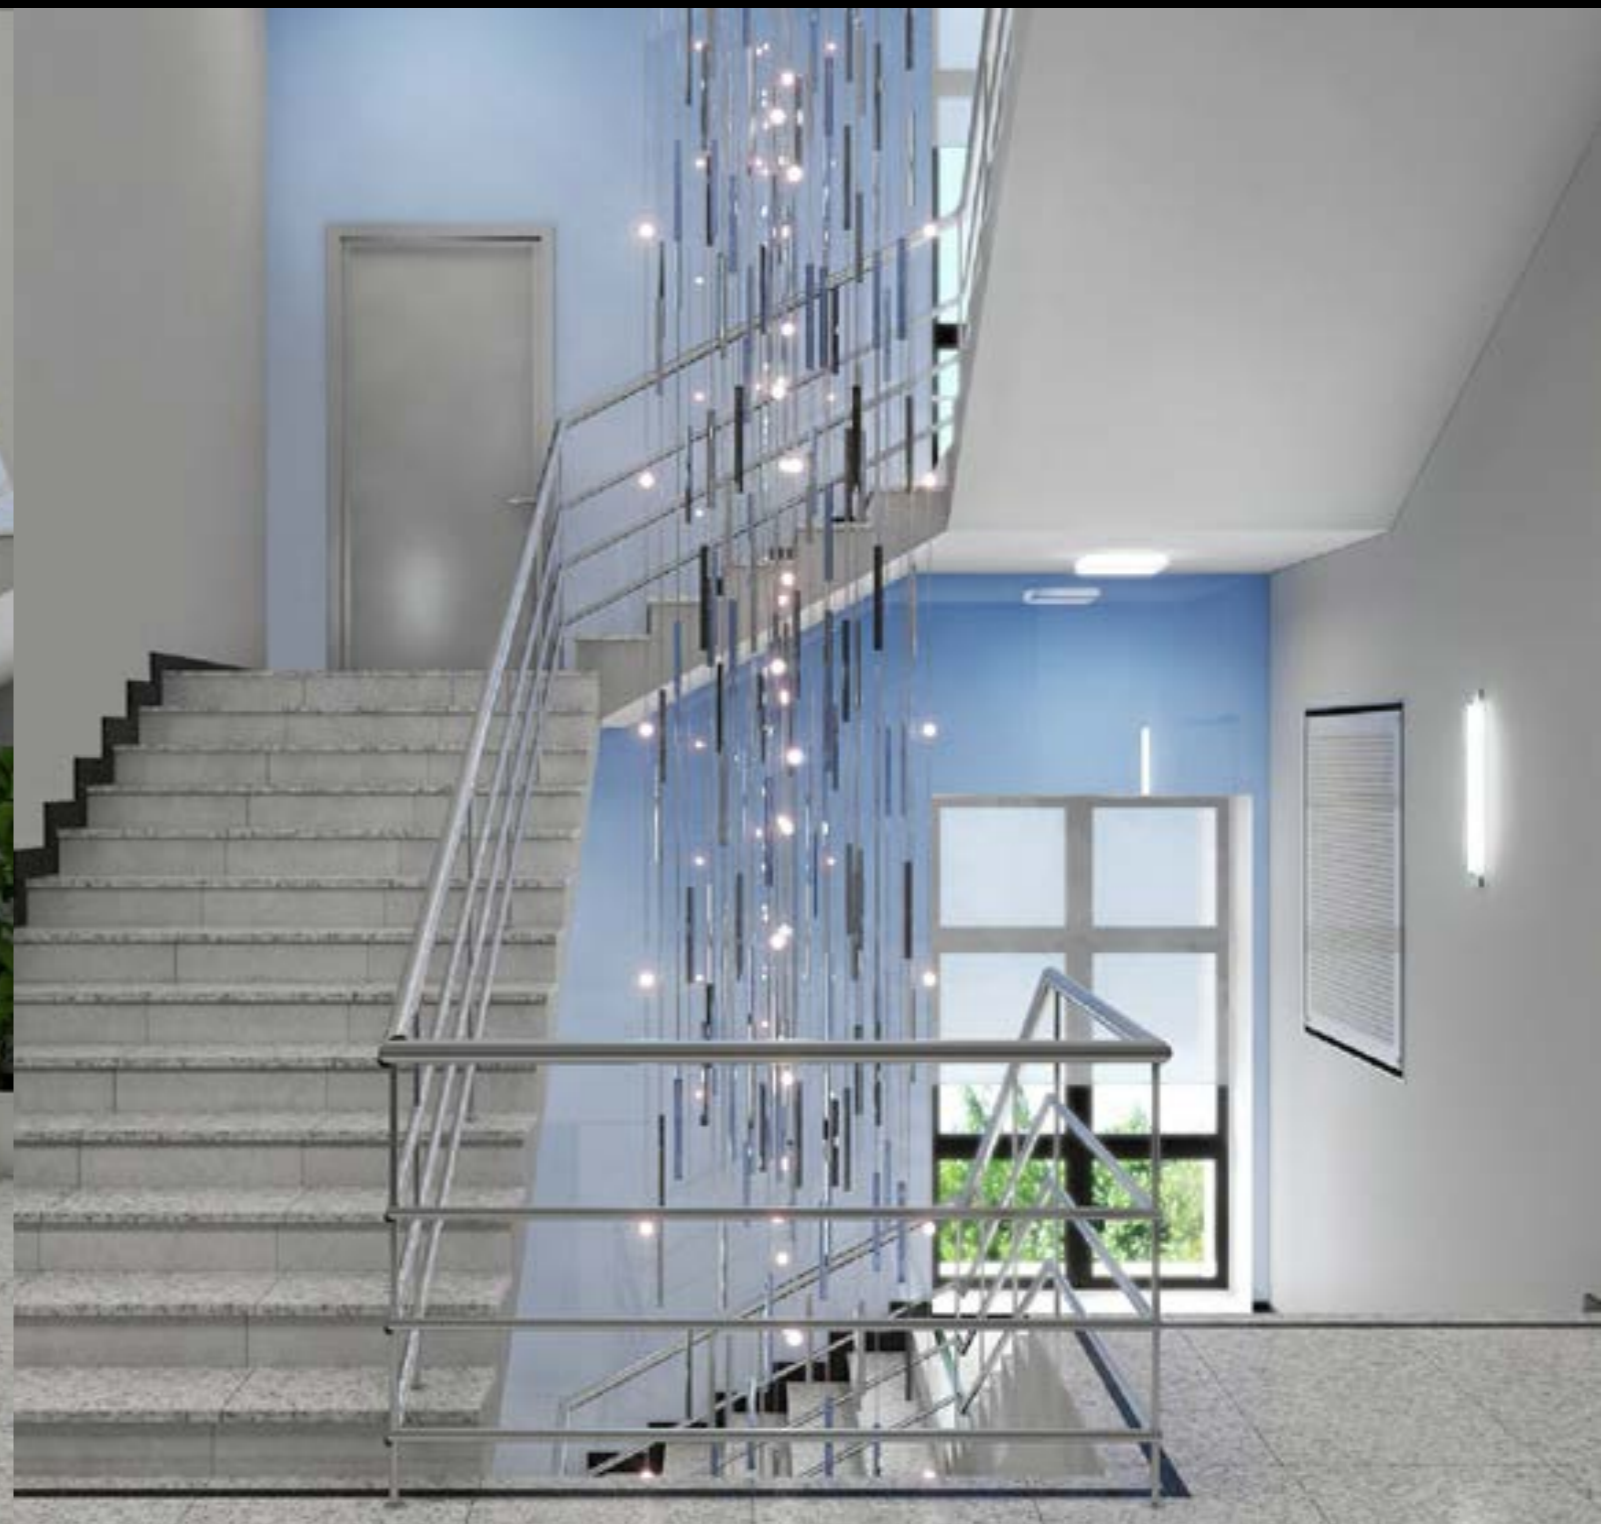

Private Villa - Moscow, Russia

n° 1: Ø 25 cm - H 400 cm

Bulbs: 5 GU10

n° 1: Ø 25 cm - H 460 cm

Bulbs: 5 GU10

Colored glass spheres: amber,
transparent, satin and
aquamarine

VTB Bank - Moscow, Russia

H 26 mt - L 180 x 90 cm - Bulbs: 100 G9 x 25W