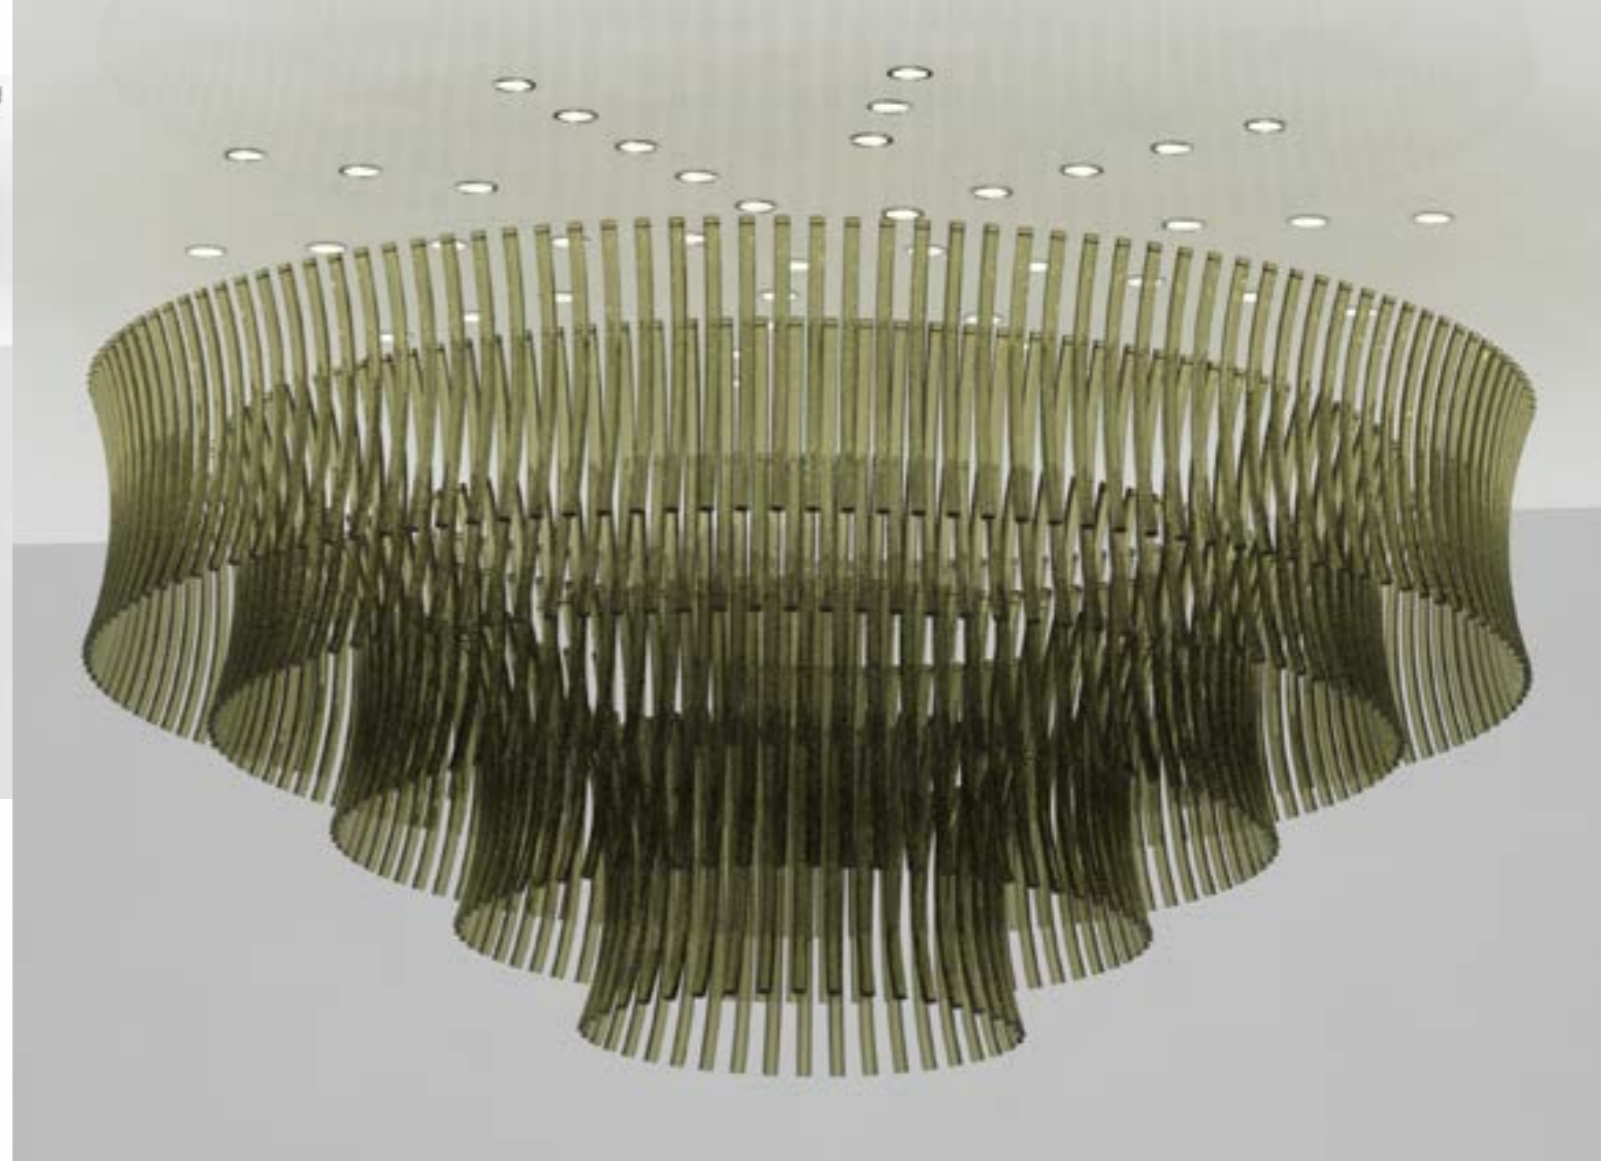

Ø 2,90 mt - H 1,30 mt - Bulbs: 40 x Spot LED
Total 434 Murano glasses champagne color