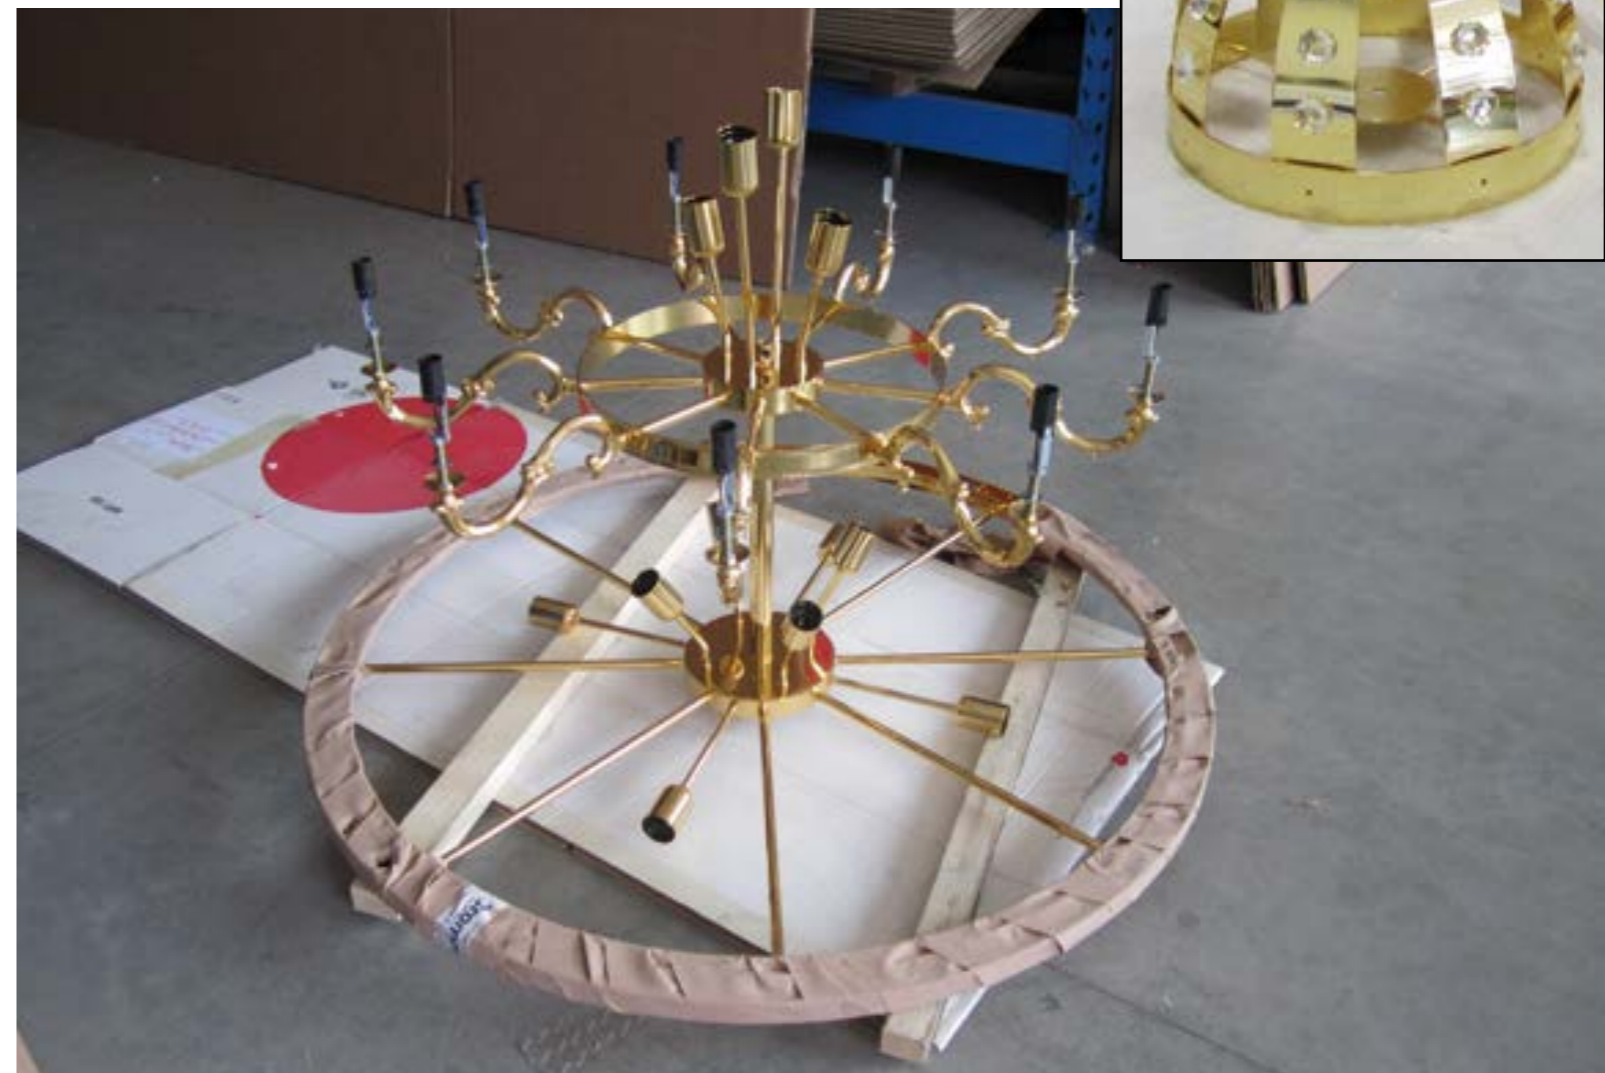

Jewelry Lille - France - ALASKA COLLECTION

L 240x40 cm - H 48 cm - Kg 110

Bulbs: 14 E27

Business Center - Kazan, Russia

Business Center - Kazan, Russia
 n° 2 chandeliers Ø 125 cm - H 180 cm
 n° 4 wall lamp: L 59 cm - H 31 cm