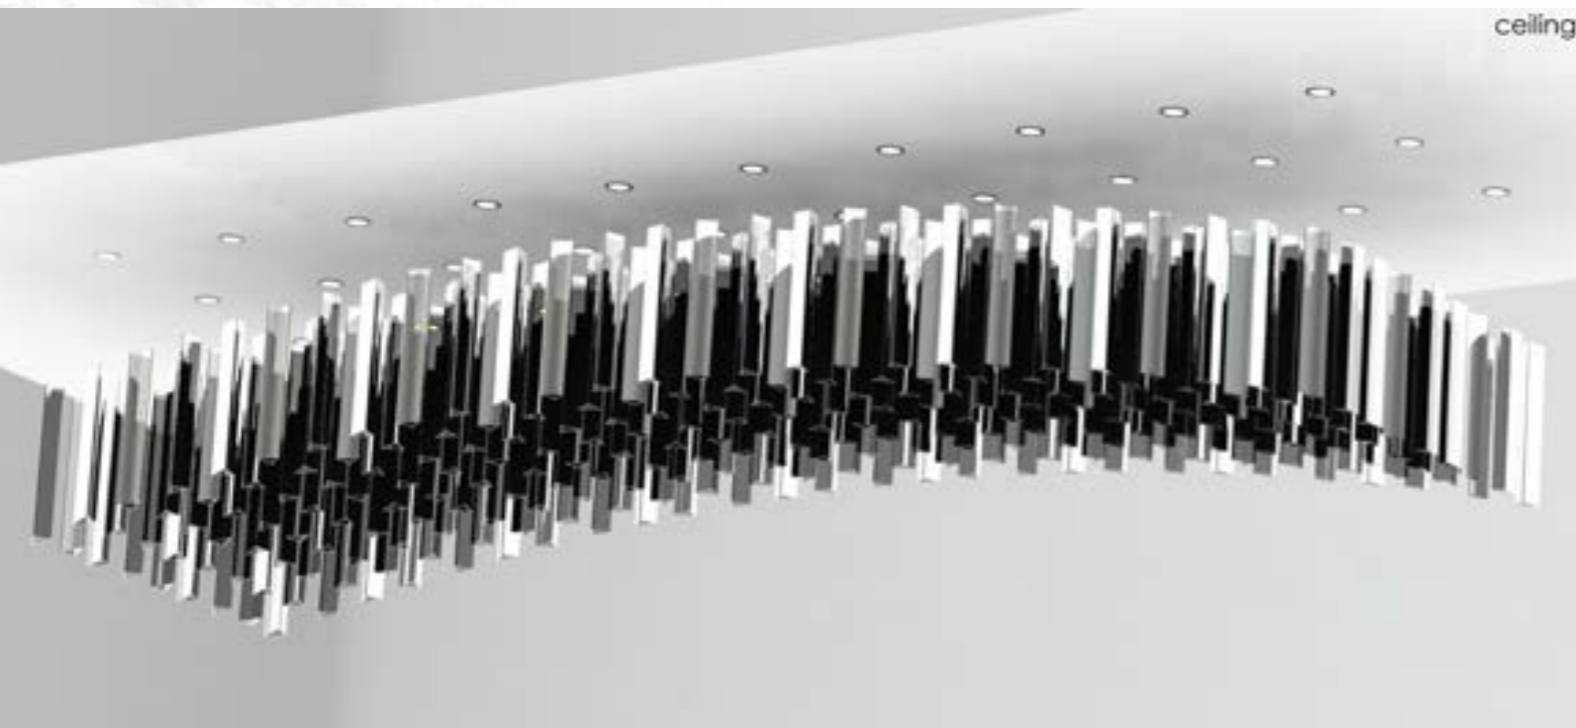

L 1,50 x 5 mt - Bulbs: 30 LED Spot Lights
n. 243 clear glass tubes

Ø 2,90 mt - H 1,30 mt - Bulbs: 40 x Spot LED
Total 434 Murano glasses champagne color

Ø 300 cm - Bulbs: 20 Led spot lights
229 glass colored tubes with texture