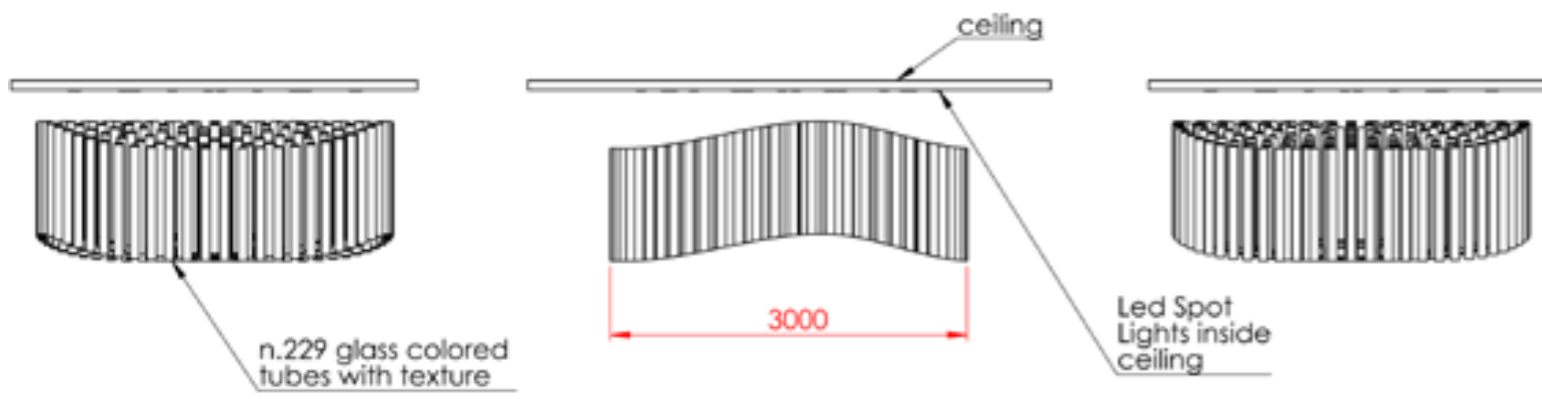

L 170x80 cm - H 23 - 33 - 43 cm

L 170x170 cm - H 25 cm

L 85x170 cm - H 25 cm

Hotel "The Wawe" - New York, USA
MAGMA COLLECTION
Ø 250 cm - H 22 cm - Kg 150,00
Bulbs: 42 G9

Salone Del Mobile - Euroluce Milan
L 160x300 cm - H 150 cm
Bulbs: 165 Led - 1W - 3000°K
28 Led GU10 - 8W - 3000°K
802 Murano glass elements

L 1,50 x 5 mt - Bulbs: 30 LED Spot Lights
n. 243 clear glass tubes

Ø 2,90 mt - H 1,30 mt - Bulbs: 40 x Spot LED
Total 434 Murano glasses champagne color

Ø 300 cm - Bulbs: 20 Led spot lights
229 glass colored tubes with texture