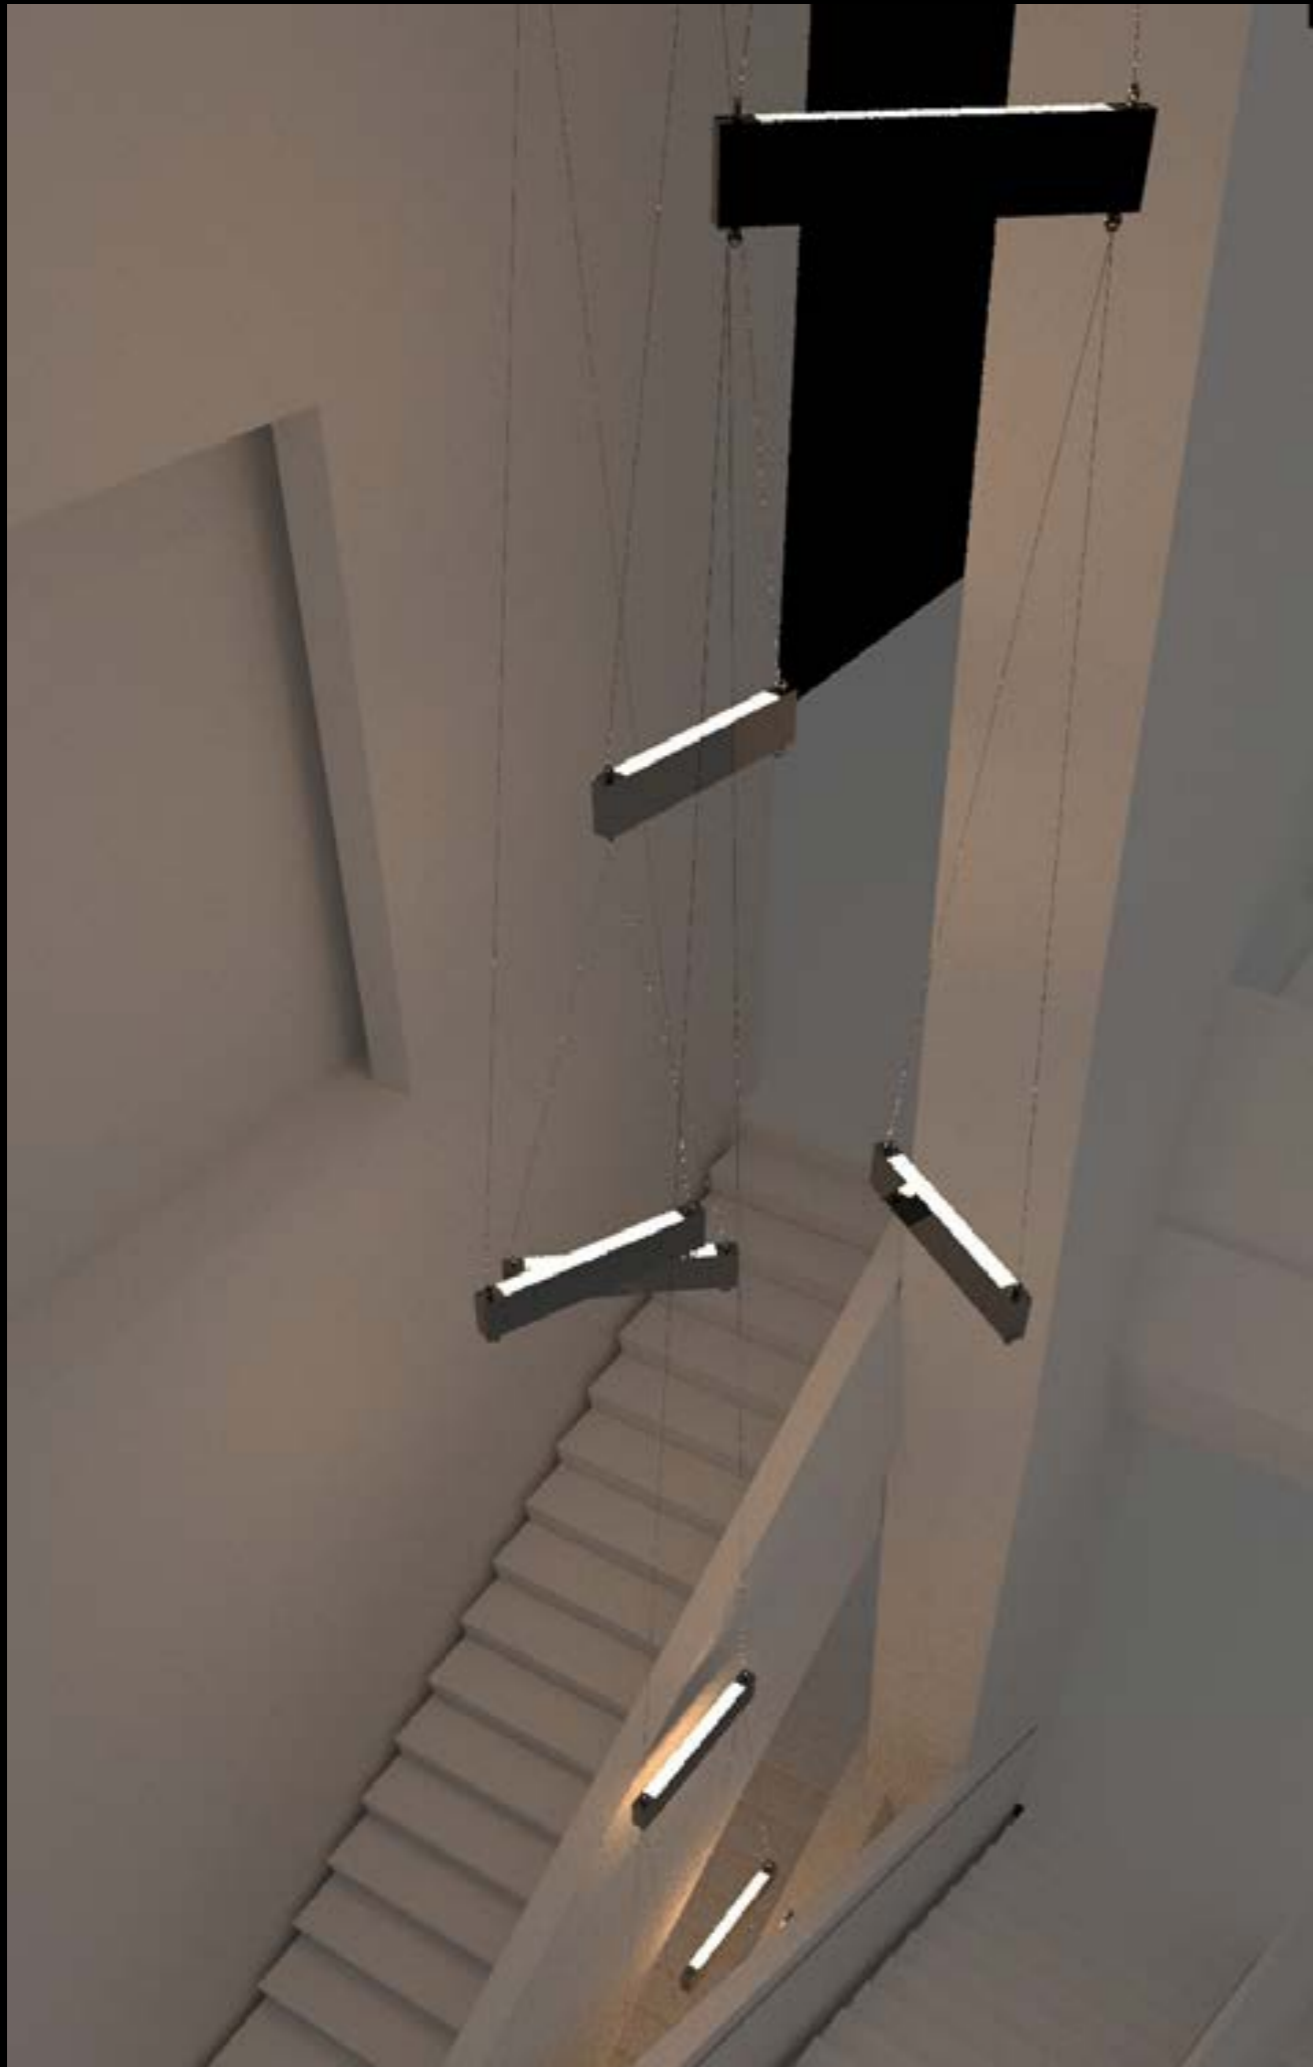

Art Gallery, Korea
L 2 mt - H 12 mt
Bulbs: Strip Led 22W x mt