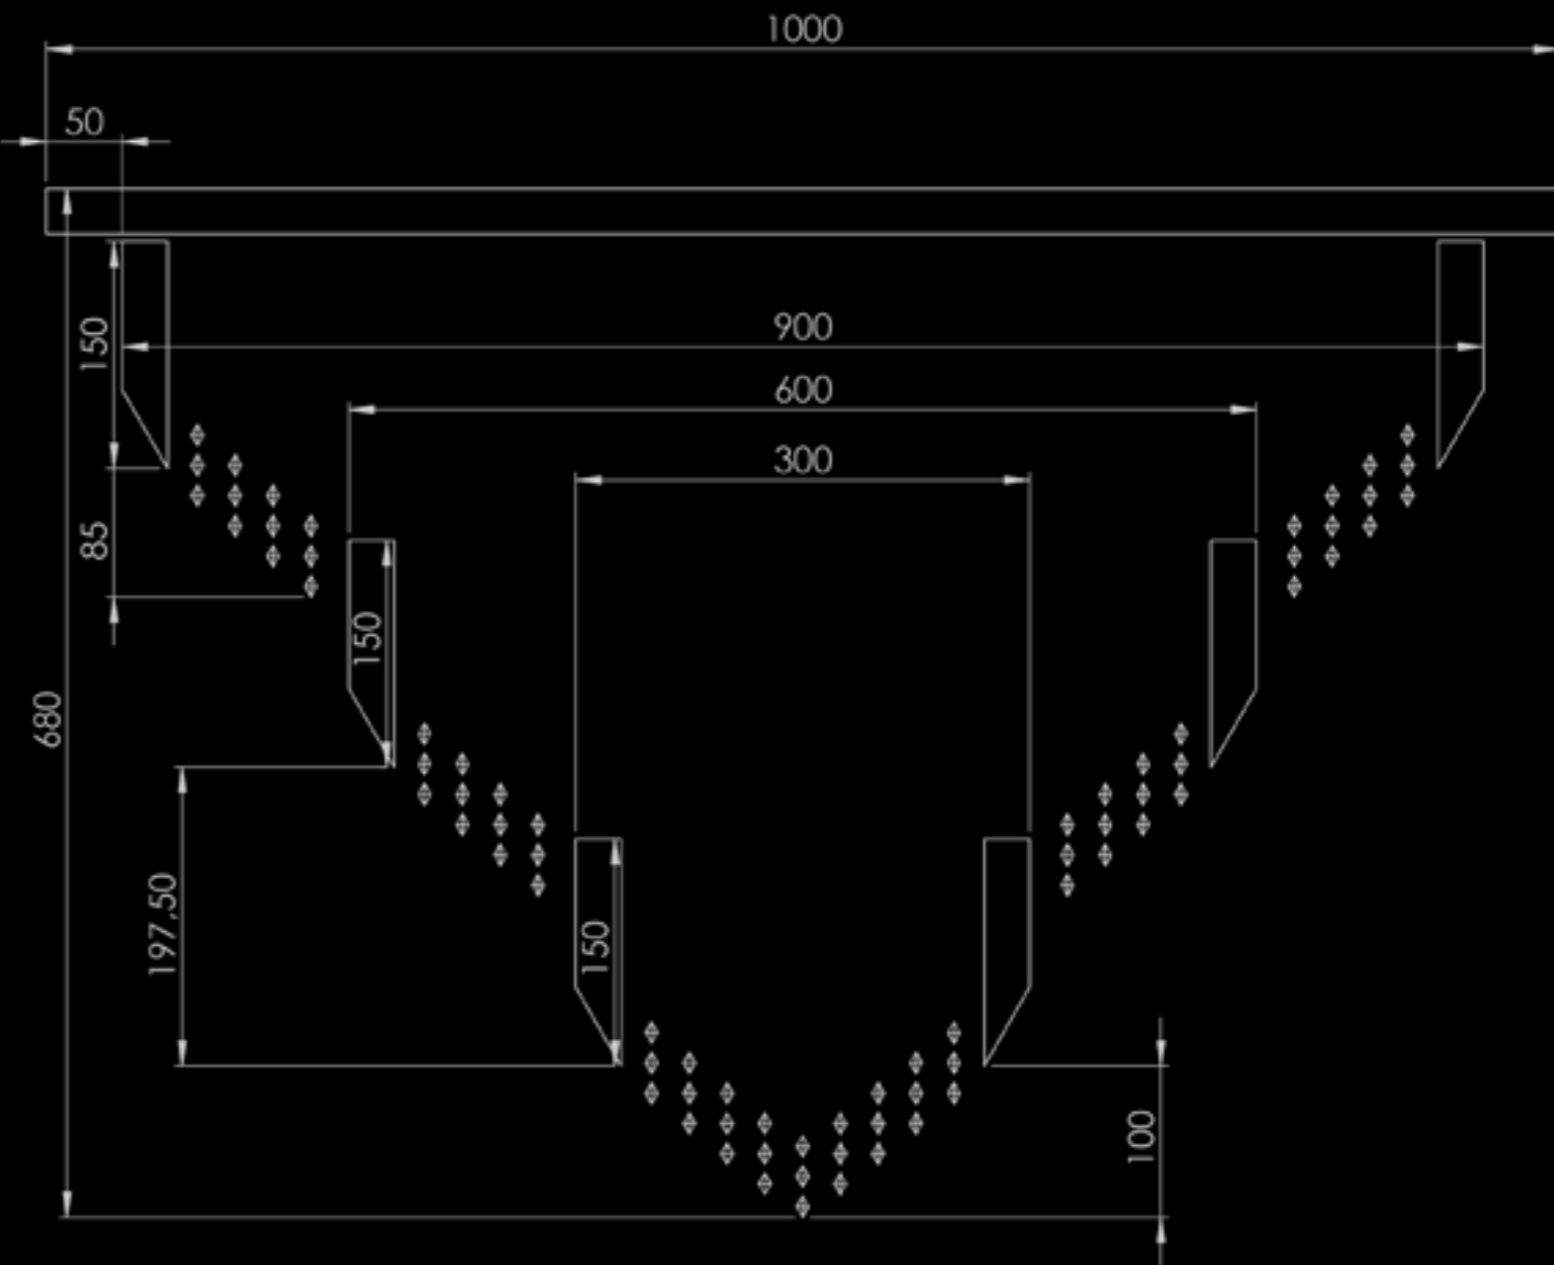

Business centre - Kazakhstan
We have done different kind of chandeliers

Ø 120 cm - H 110 cm
Bulbs: 16 E14

Ø 120 cm - H 110
Bulbs: 16 E14

Ø 200 cm - H 74
Bulbs: 60 E27

Colori standard
Standard colour

V2 Trasparente
Clear