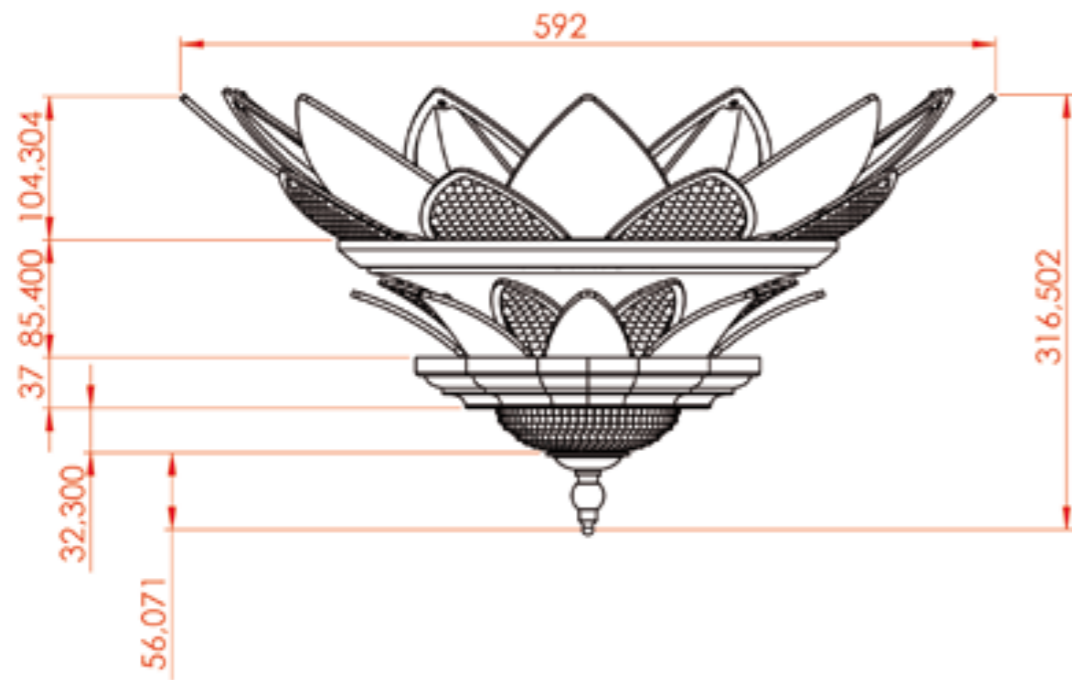

Jewelry Lille - France - ALASKA COLLECTION

L 240x40 cm - H 48 cm - Kg 110

Bulbs: 14 E27

Business Center - Kazan, Russia

Business Center - Kazan, Russia
 n° 2 chandeliers Ø 125 cm - H 180 cm
 n° 4 wall lamp: L 59 cm - H 31 cm

Euroluce Fair 2015, Rho, Milan
L 220x220 cm - H 15 cm
Bulbs: 54 G9

Private Villa - Naberezhnye Chelny, Russia
Ø 80 cm - H 360 cm
octagons de 5 cm - Optical Crystals

Private Villa - Moscow, Russia
Fitting with crystal octagons - Ø 150 cm - H 300 cm