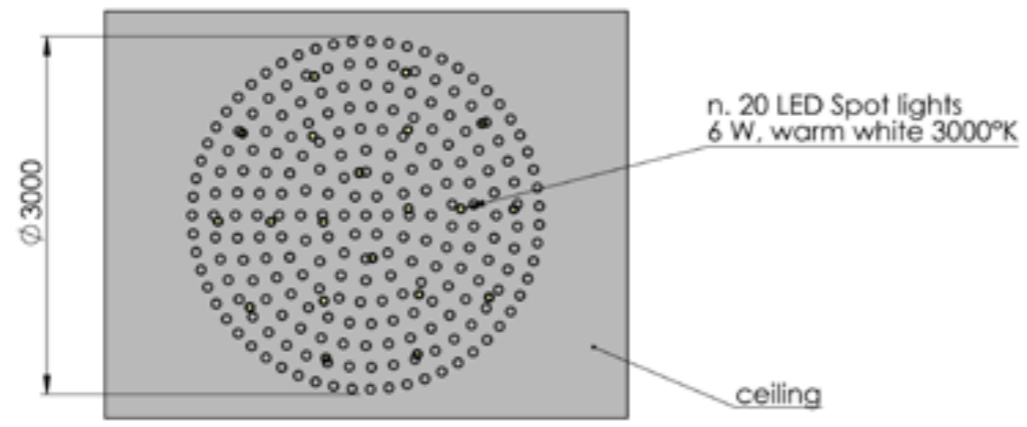

L 1,50 x 5 mt - Bulbs: 30 LED Spot Lights
n. 243 clear glass tubes

Ø 2,90 mt - H 1,30 mt - Bulbs: 40 x Spot LED
Total 434 Murano glasses champagne color

Ø 300 cm - Bulbs: 20 Led spot lights
229 glass colored tubes with texture