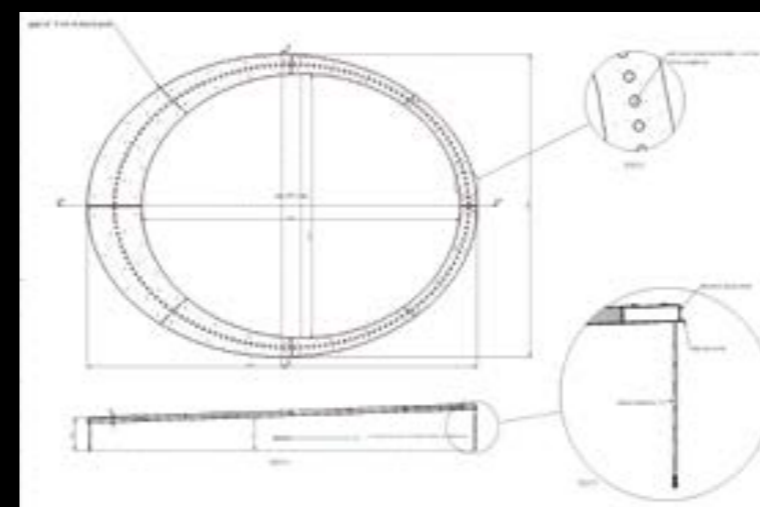

Bulbs: 300 Led

Hotel Millenium - Amman, Jordan

Led with DMX Controler

- Light Point : Ø 350 cm h 380 cm Sphere with amber and transparent glass of 8, 5, 3, 2 cm

Bulbs: 62 Led x 3 watt.

Hotel Millenium - Amman, Jordan
 Led with DMX Contrler
 2 oval external shapes with pendants and spheres
 Centrale row with 165 Led - Ø max 300 cm h 50 cm