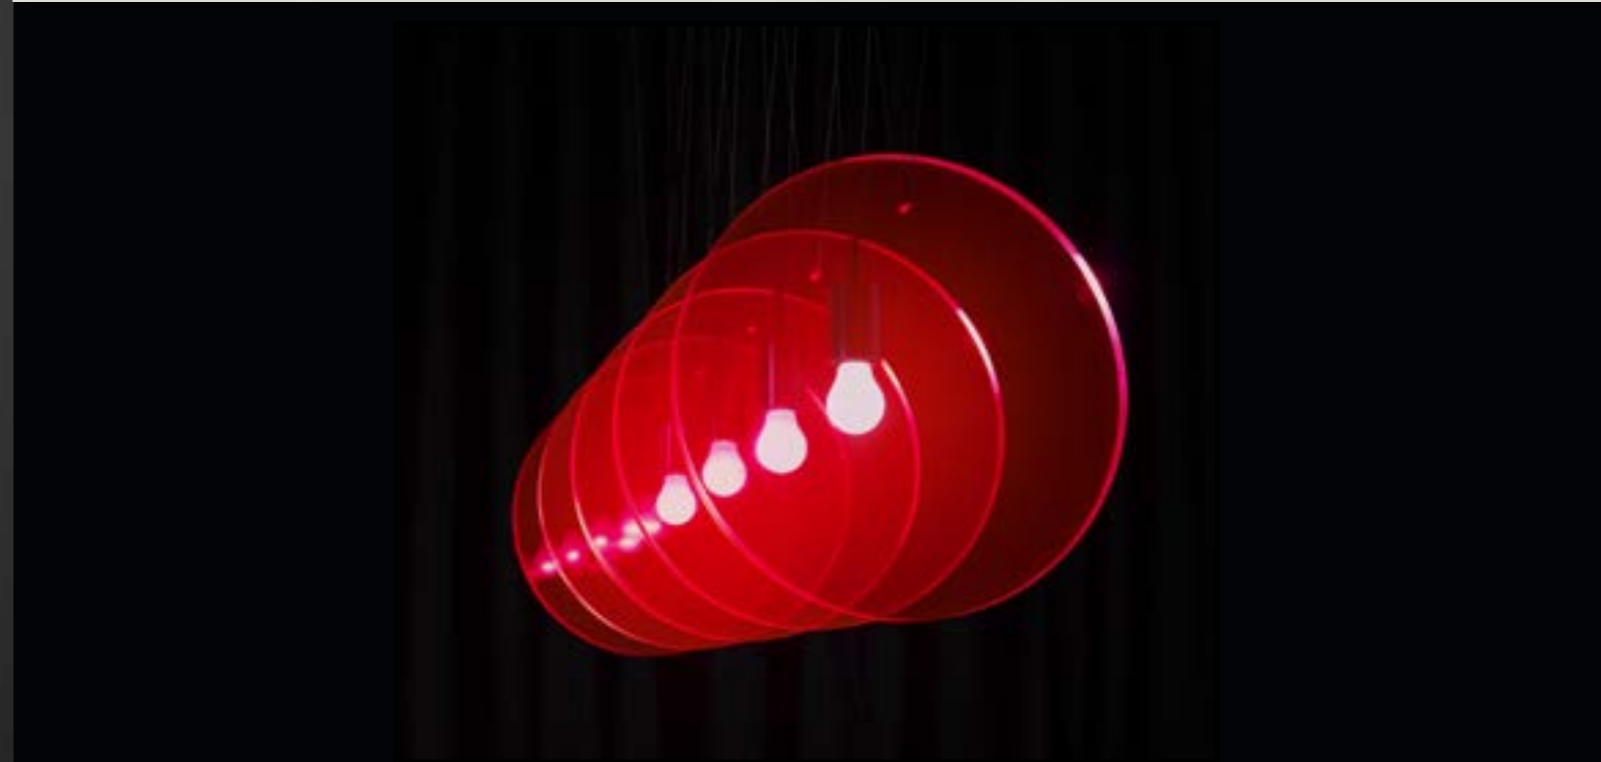

Floor lamp: L 30 x 35 cm - H 130 cm
Table lamp: L 16 x 19 cm - H 70 cm

Finish: Brushed gold 24 K
and polished gold 24 K

Private Office, Moscow
L 244 x 91 cm - H 280 cm
Bulbs: 18 E14

Private House, New York
L 280 x 66 cm - H 120 cm
Bulbs: Strip Led RGB + 5 E27