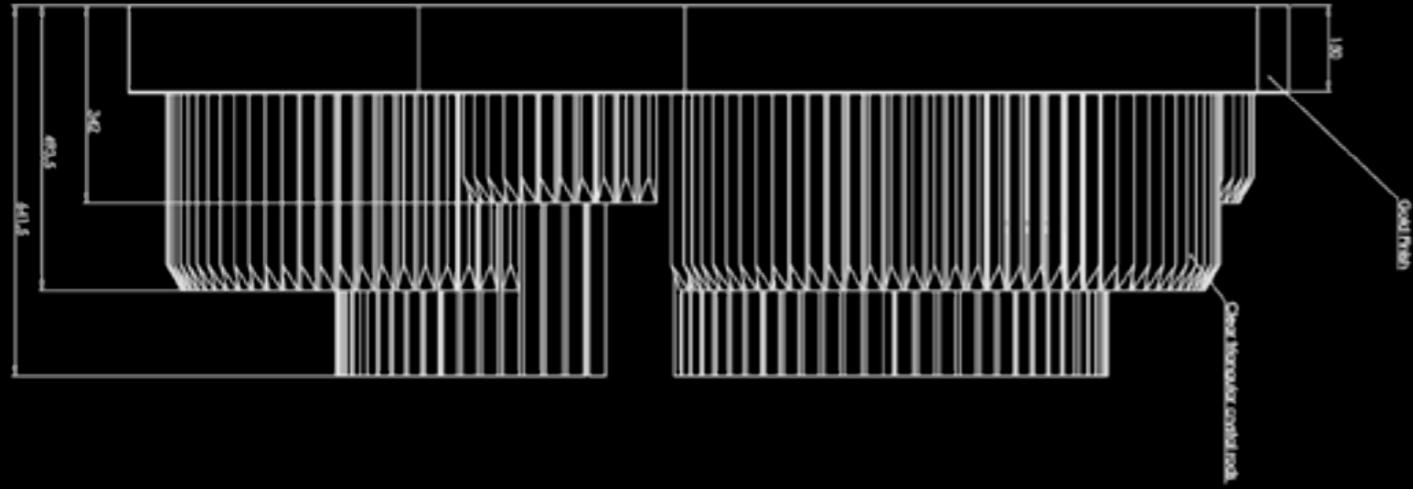

Business centre - Kazakhstan
We have done different kind of chandeliers

Ø 120 cm - H 110 cm
Bulbs: 16 E14

Ø 120 cm - H 110
Bulbs: 16 E14

Ø 200 cm - H 74
Bulbs: 60 E27

Colori standard
Standard colour

V2 Trasparente
Clear