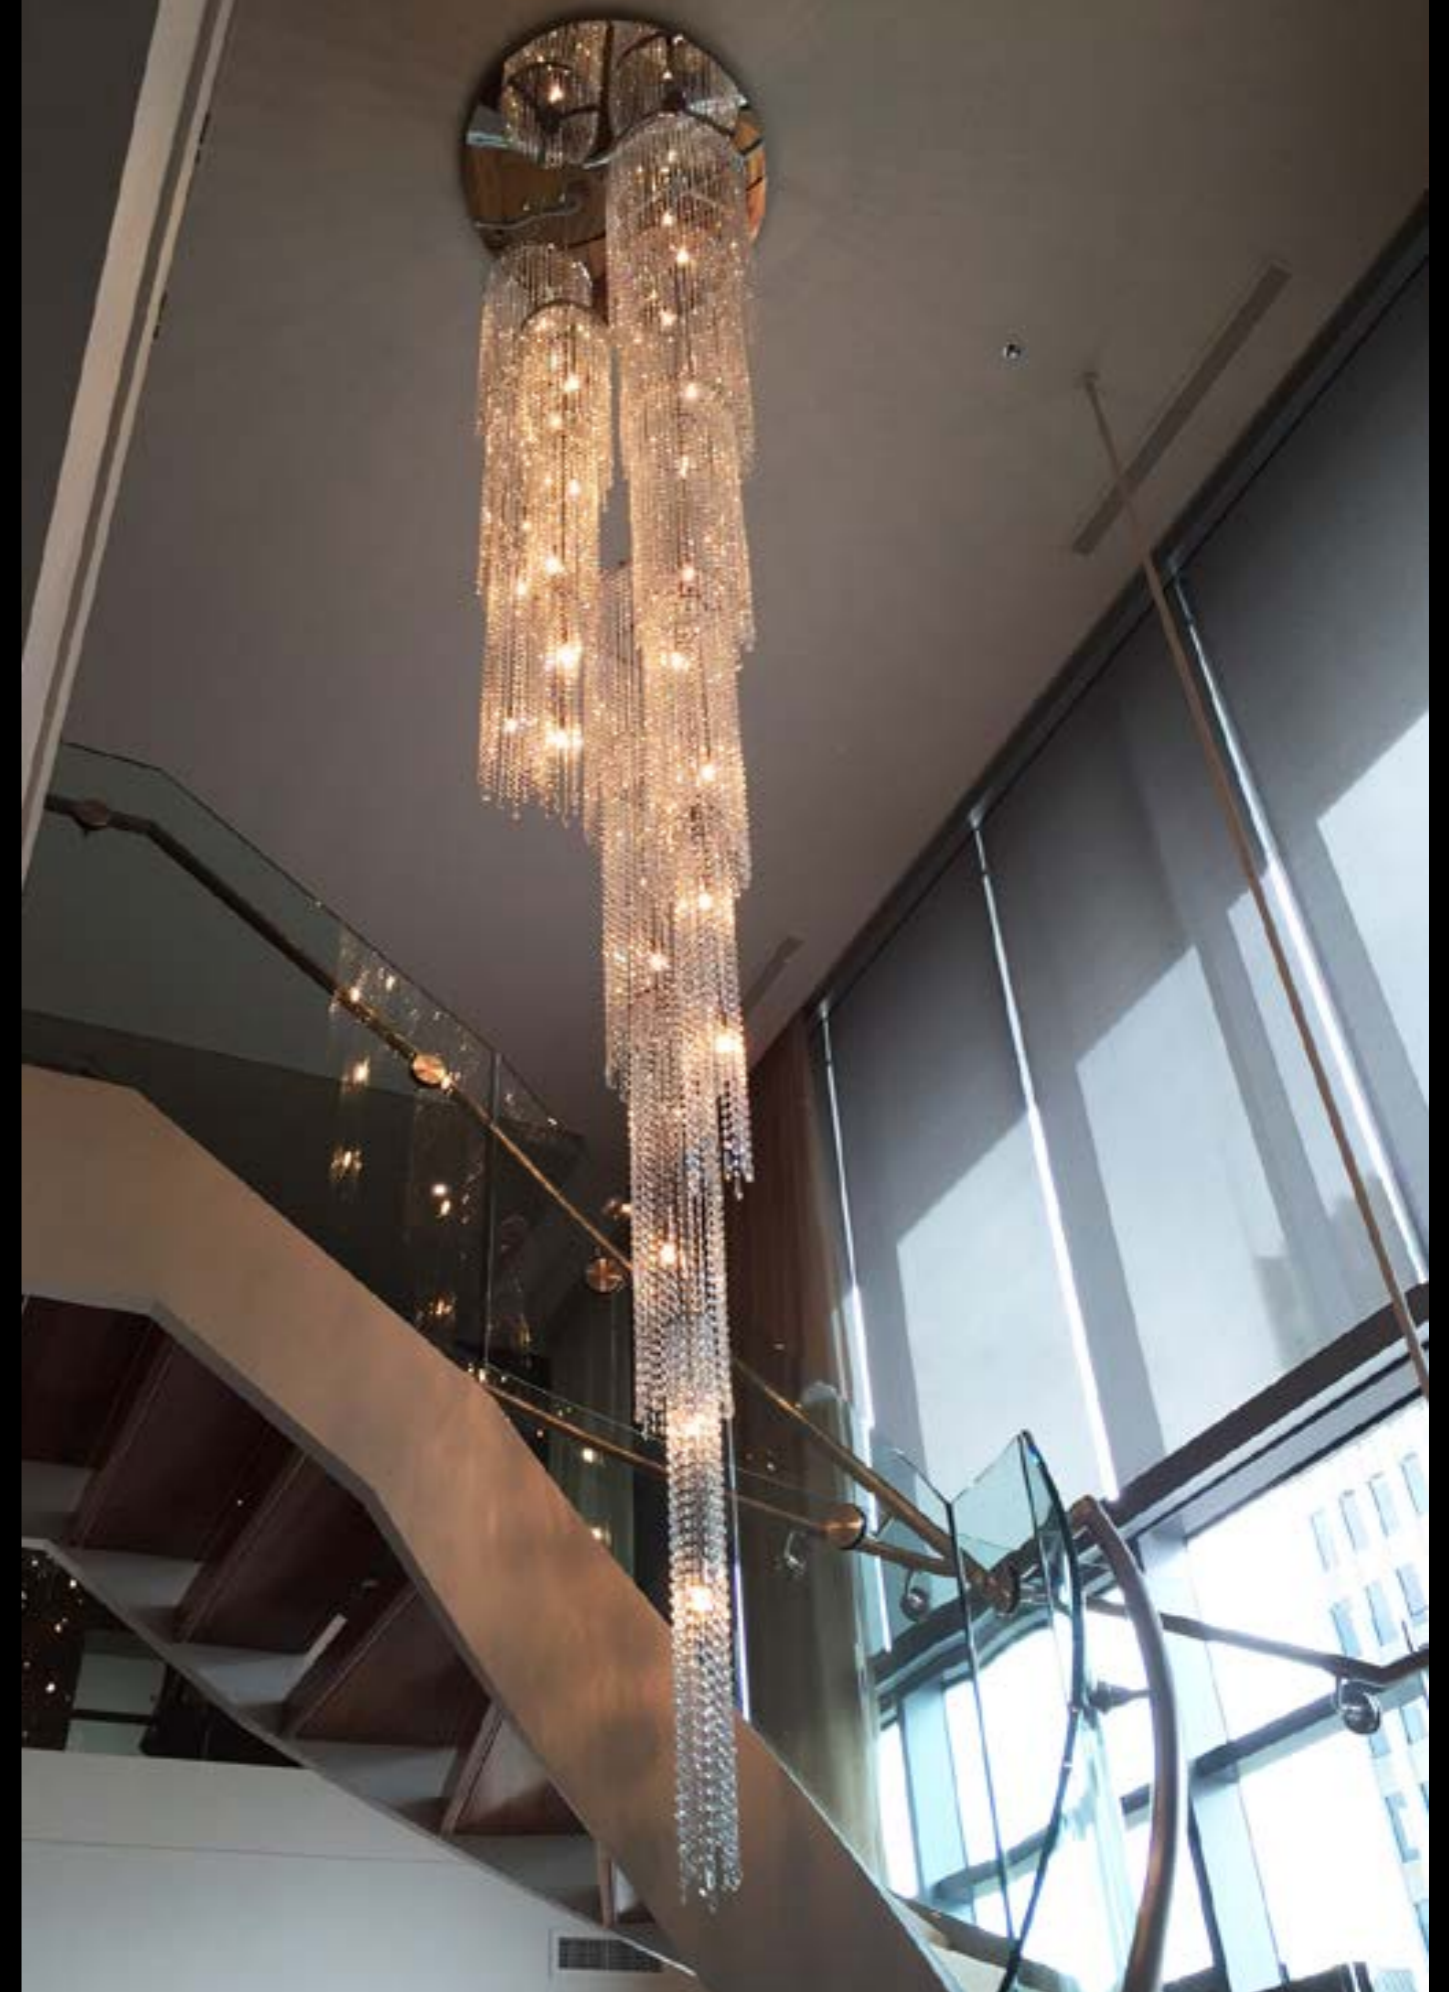

Hotel Marriot - Montreal, Canada
Ø 70 cm - H 5,20 mt - Bulbs: 30 G9