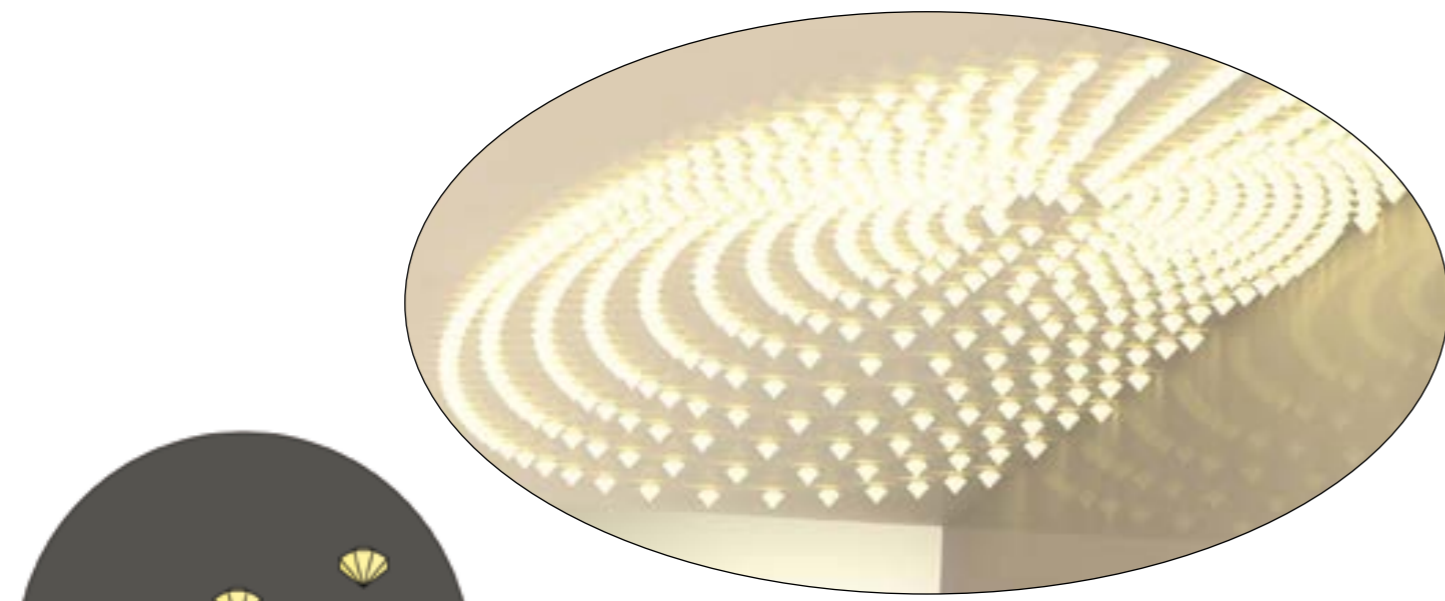

Acrylic Diamond satin white color
Spot Led RGB inside each diamond
1,4 fullcolor

DETTAGLIO A
SCALA 1 : 20

Spot led RGB inside
1,4 fullcolor

Acrylic diamond
satin white

SEZIONE B-B

Ø 300 cm - Bulbs: spot Led RGB inside each diamond
558 acrylic satin white color diamond

Hotel and Resort *****
"L'Araba Fenice"
Altavilla Silentina, Italia