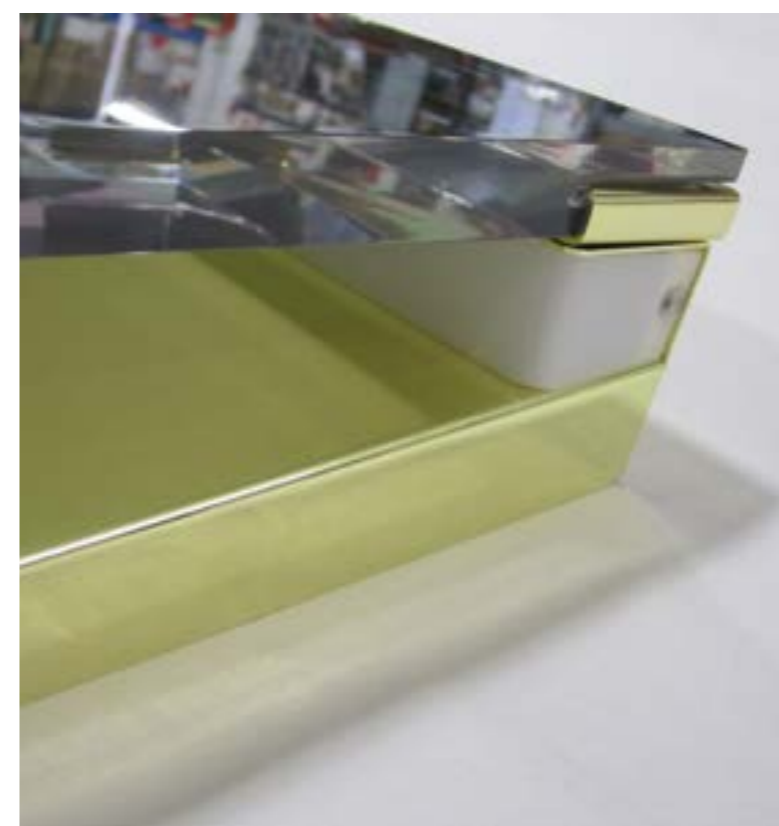

Private House, Paris
L 190 x 40 cm - H 80 cm
Bulbs: 4 E27