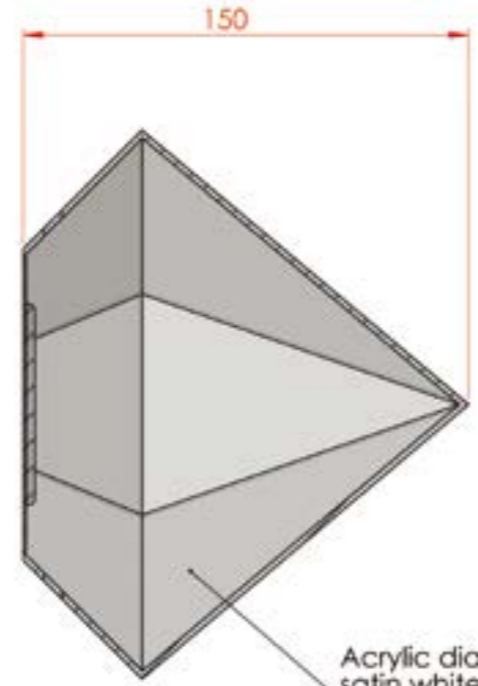

Acrylic diamond
satin white

SEZIONE B-B

Ø 300 cm - Bulbs: spot Led RGB inside each diamond
558 acrylic satin white color diamond