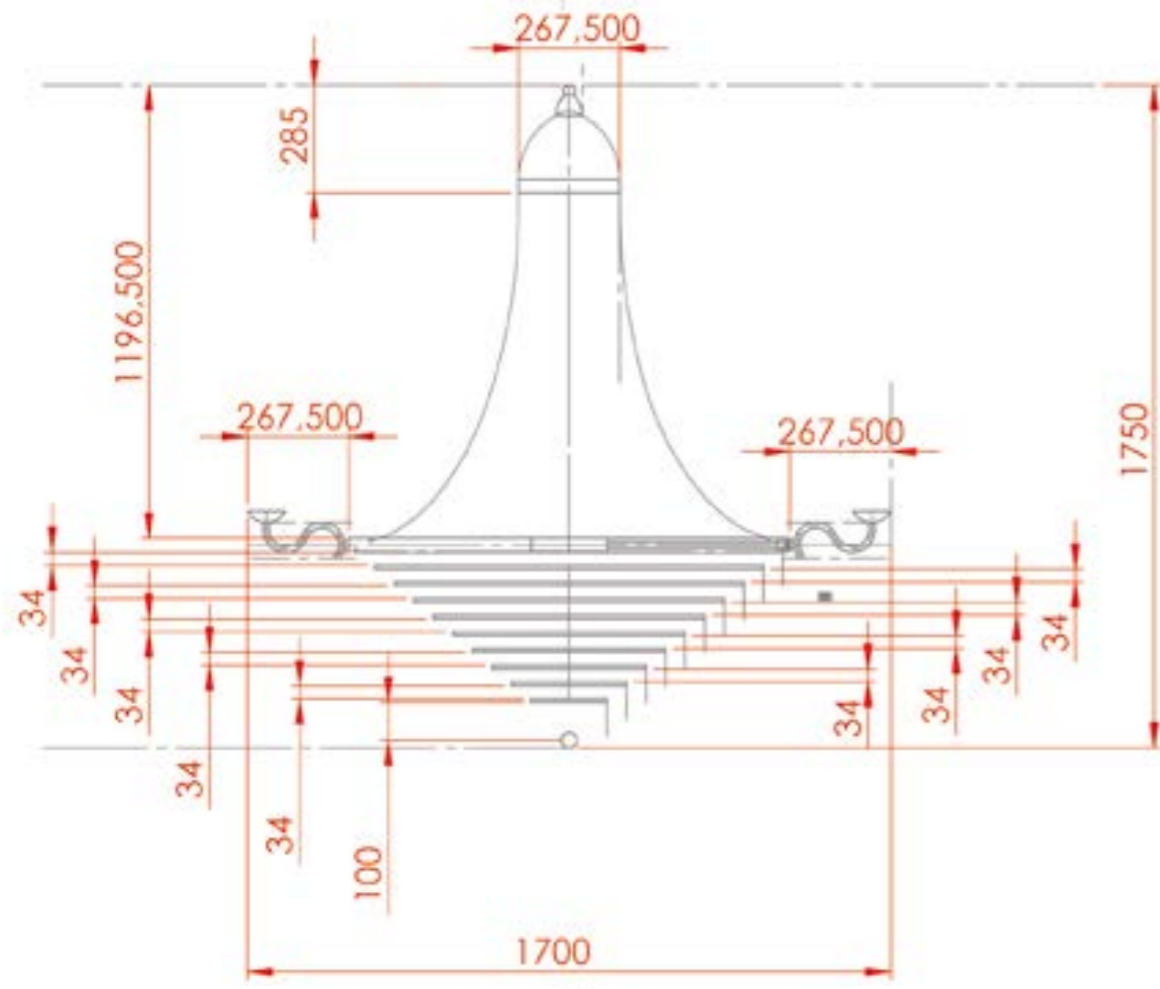

Jewelry Lille - France - ALASKA COLLECTION

L 240x40 cm - H 48 cm - Kg 110

Bulbs: 14 E27

Business Center - Kazan, Russia

Business Center - Kazan, Russia
 n° 2 chandeliers Ø 125 cm - H 180 cm
 n° 4 wall lamp: L 59 cm - H 31 cm