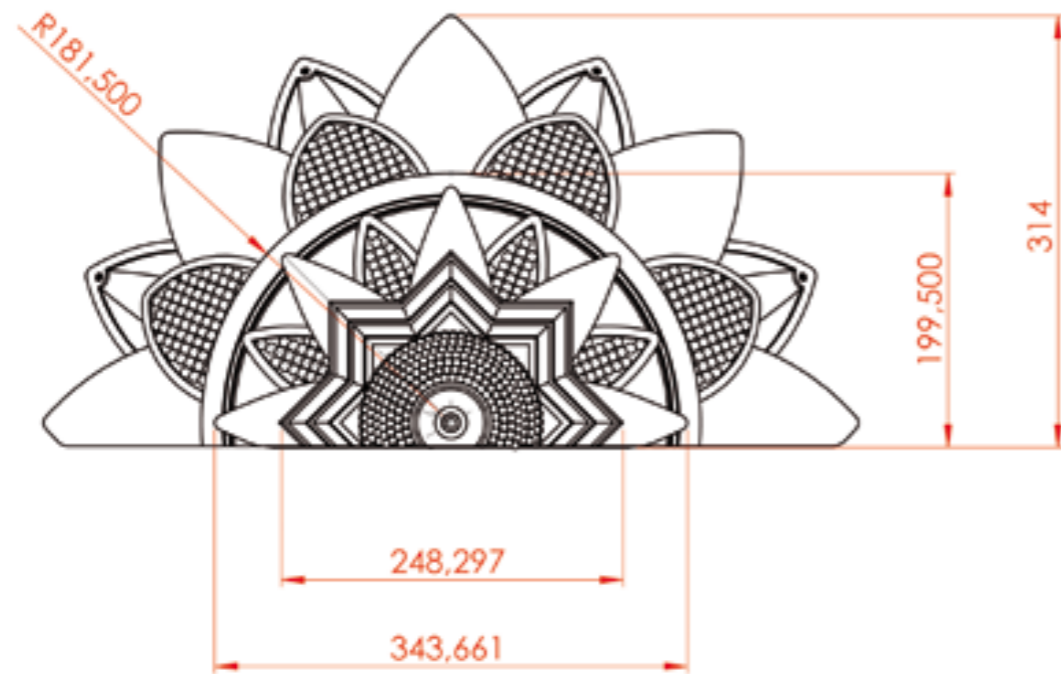

Jewelry Lille - France - ALASKA COLLECTION

L 240x40 cm - H 48 cm - Kg 110

Bulbs: 14 E27

Business Center - Kazan, Russia

Business Center - Kazan, Russia
 n° 2 chandeliers Ø 125 cm - H 180 cm
 n° 4 wall lamp: L 59 cm - H 31 cm