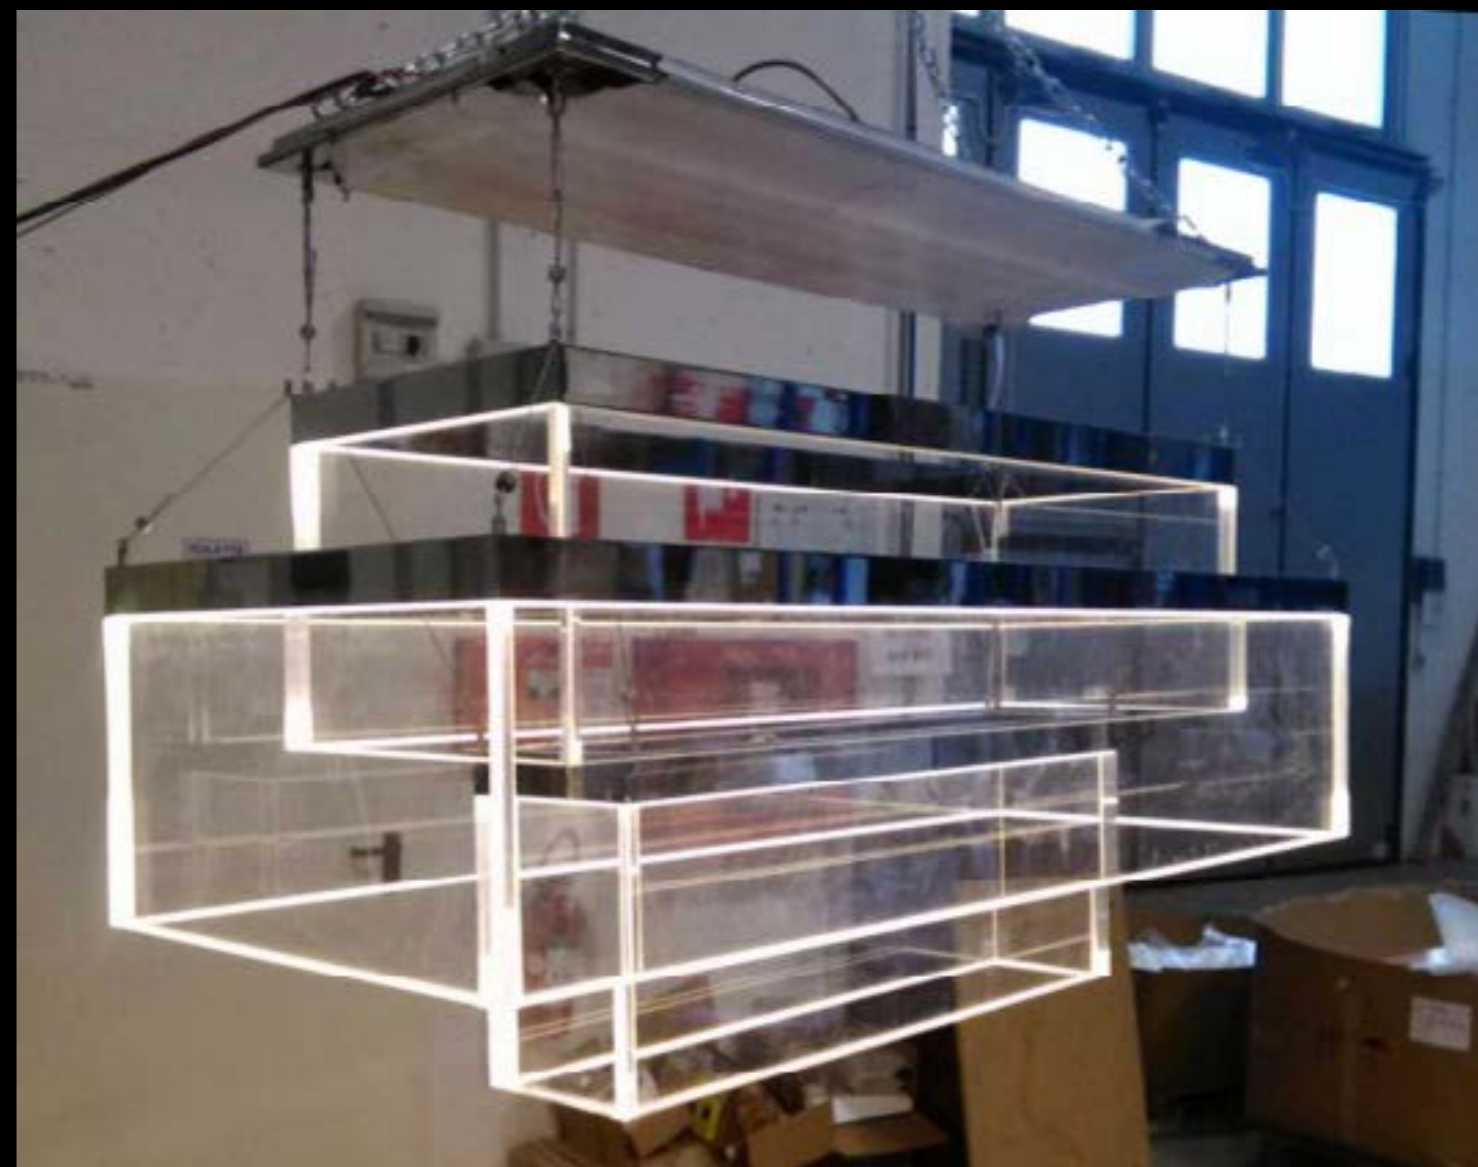

Private House, Montecarlo
L 150 x 60 cm - H 70 cm
Bulbs: Strip Led 22W x mt