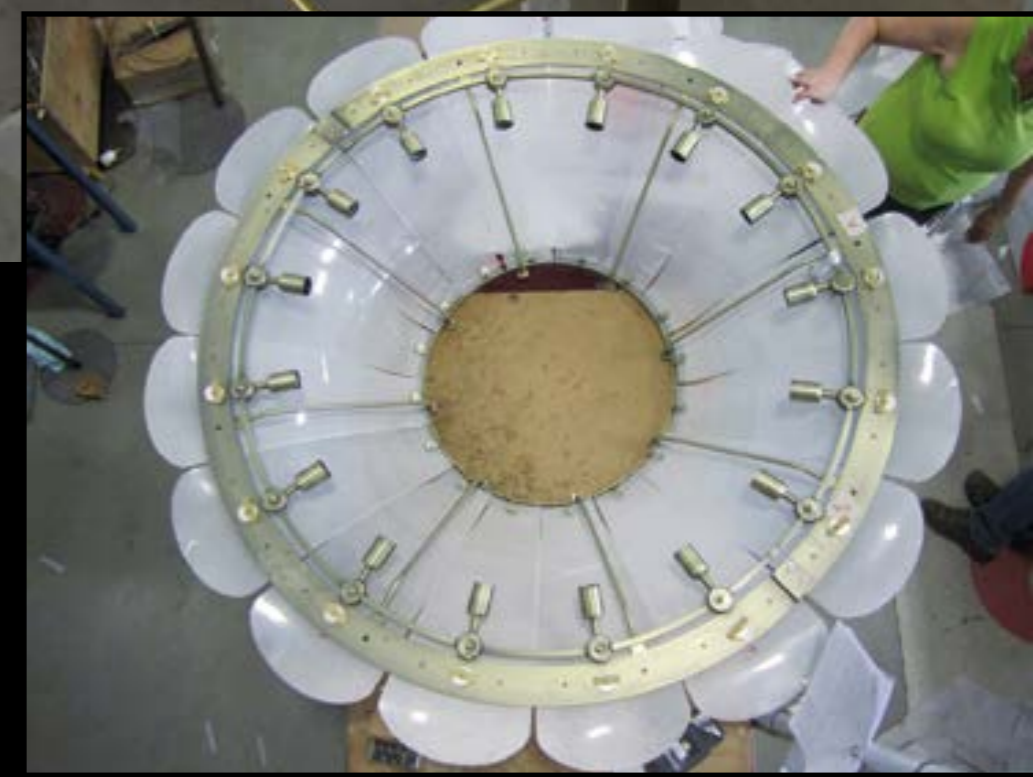

Ø 300 cm - H 280 cm - Bulbs: 80 E27

Ø 150 cm - H 180 cm - Bulbs: 12 E14 + 20 E27

Republic of Tatarstan-Bolgar
Belaya Mechet: White Mosque

Ø mt 5,55
Structure in brass
LED with Crystals
Bulbs: 16 sphères + 16 E14 + 64 LED
Spheres in glass Ø 20 cm