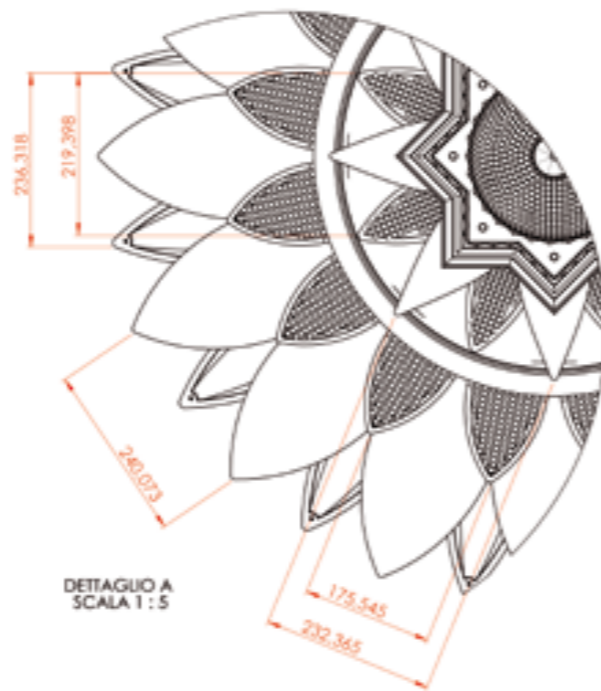

Business Center - Kazan, Russia
n° 2 chandeliers Ø 125 cm - H 180 cm
n° 4 wall lamp: L 59 cm - H 31 cm