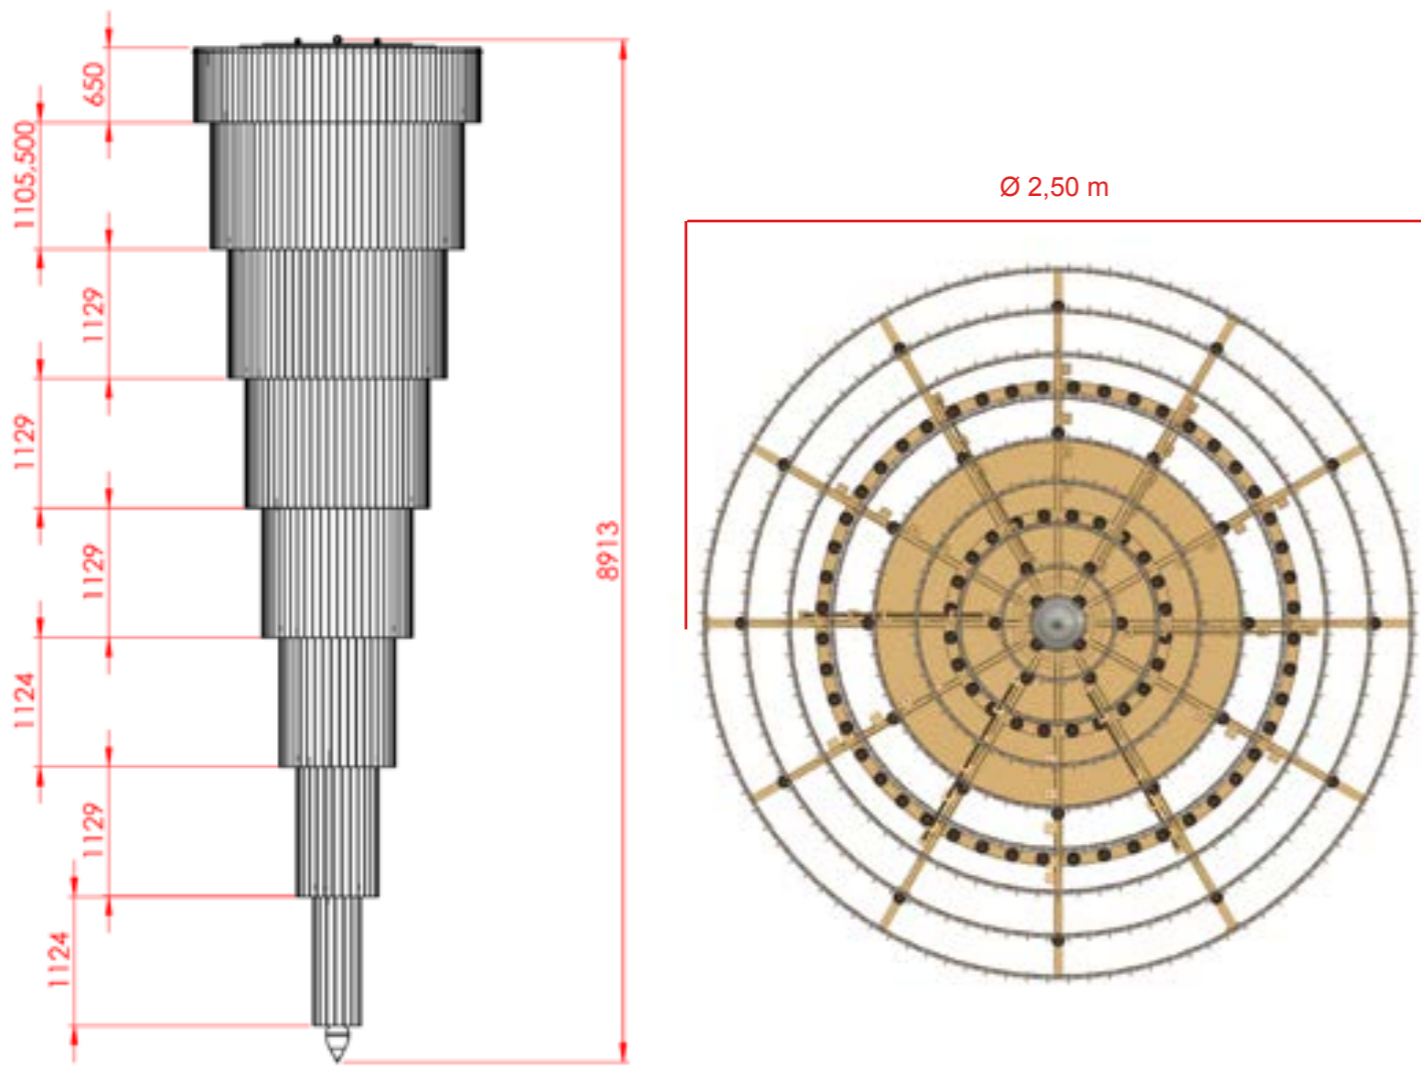

Jewelry Lille - France - ALASKA COLLECTION

L 240x40 cm - H 48 cm - Kg 110

Bulbs: 14 E27

Business Center - Kazan, Russia

Business Center - Kazan, Russia
 n° 2 chandeliers Ø 125 cm - H 180 cm
 n° 4 wall lamp: L 59 cm - H 31 cm