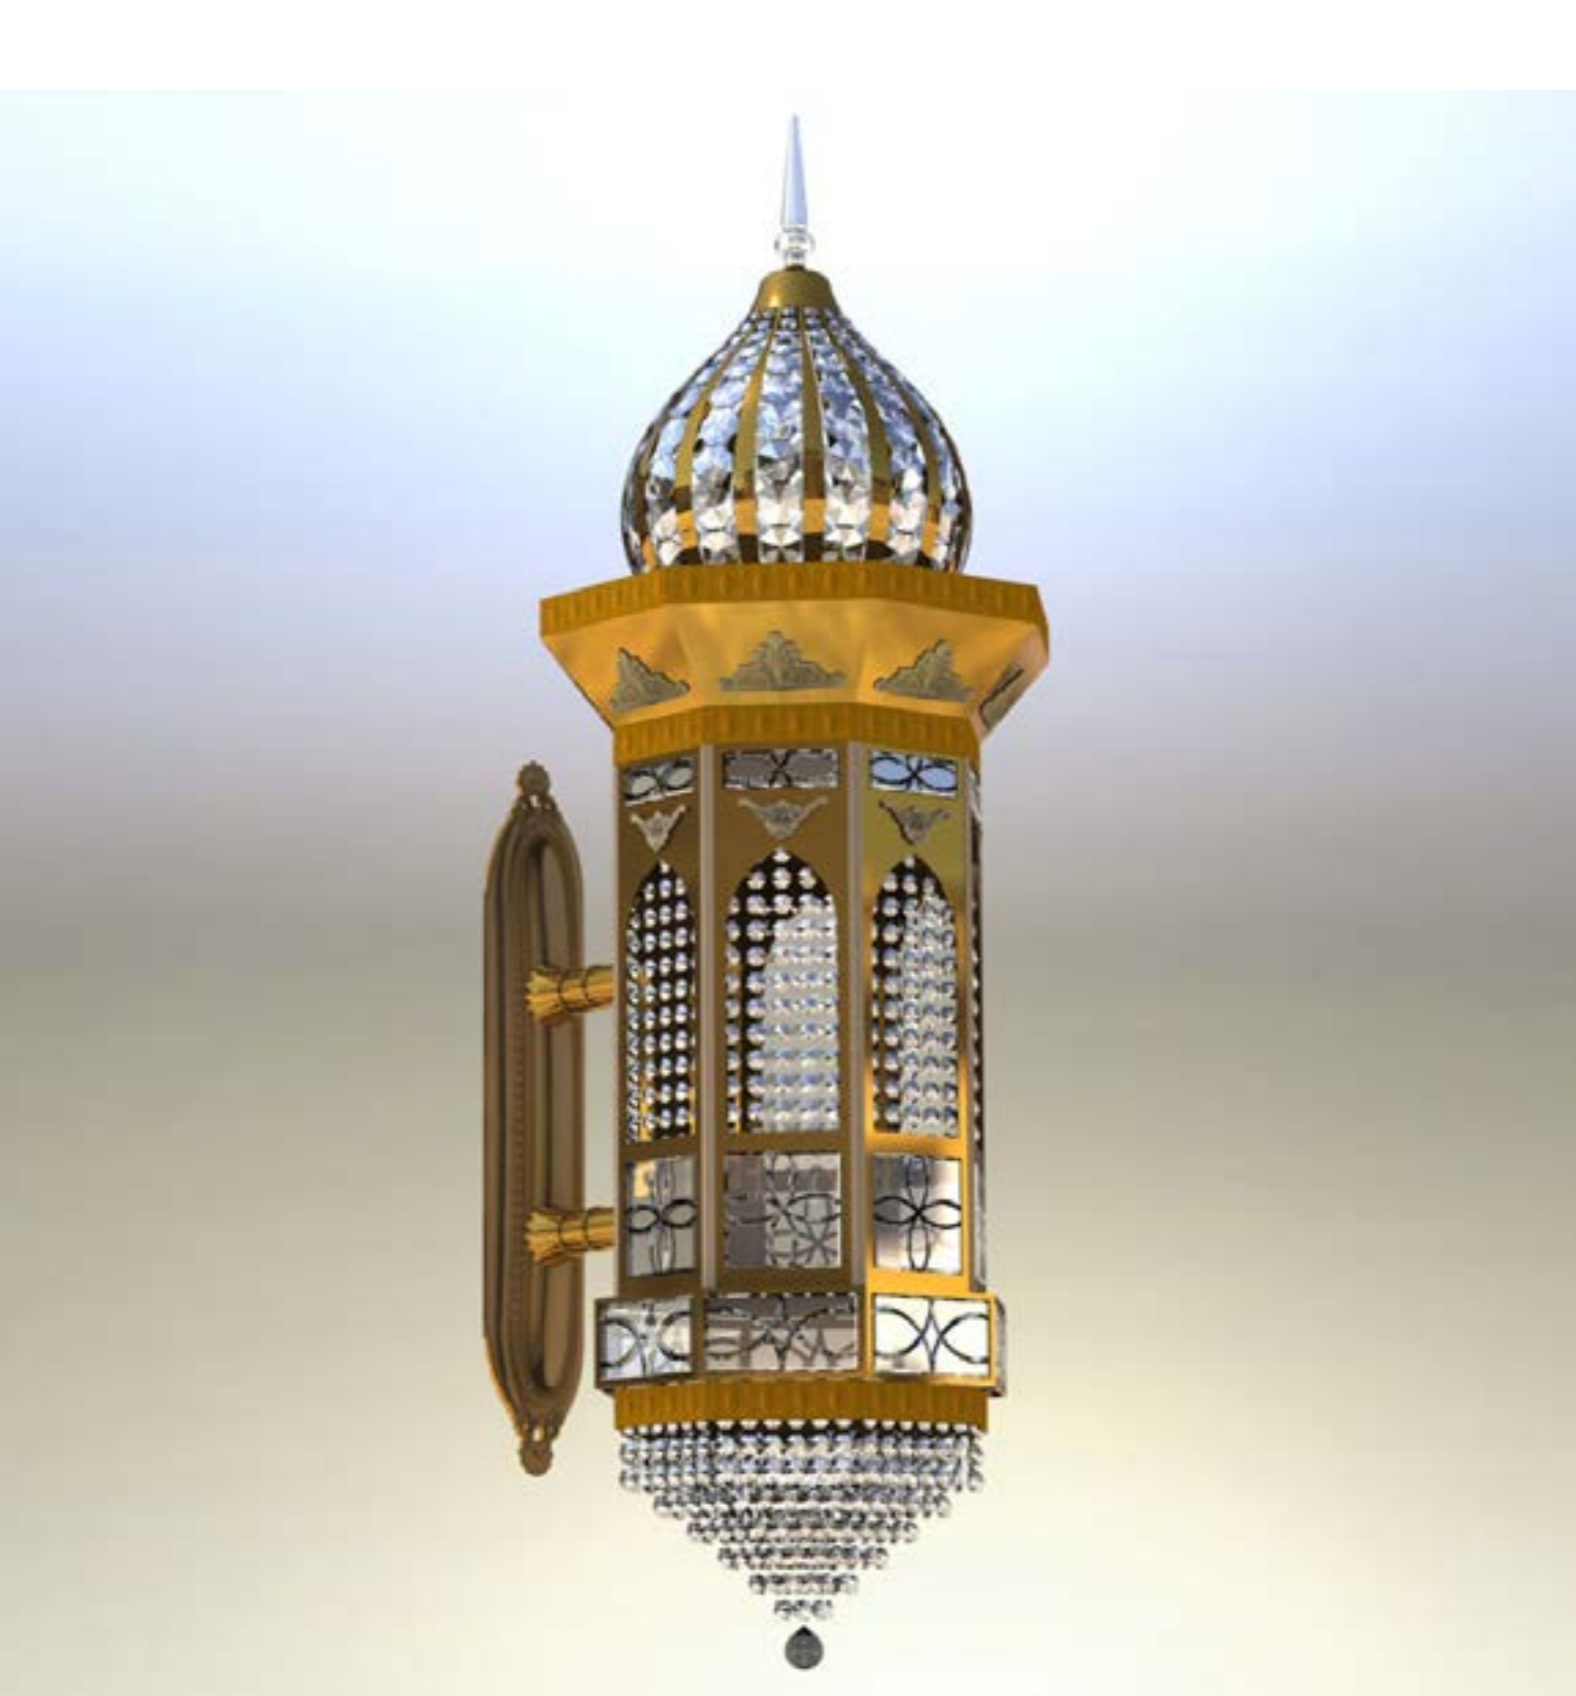

Exhibition stand for Salone del Mobile - Milan, Italy
L. 15 mt x 1,30 mt
Bulbs: Strip LED

**Meeting Room - Restaurant "Lo Smeraldo"
Canosa di Puglia, Italy 2011**

Spyro Ø 200 cm h 120 cm with 2 parts of
220 cm

Octagons chains with crystal, lights: 90 spots
LED of 3 watt

Private House - Moscow, Russia
L 22 mt. - Bulbs: 96 G9

Private Villa - Baku, Azerbaijan
Ø 35 cm - H 180 cm
Bulbs: 6 E14

Hotel "The Princess" - Abu Dhabi, UAE
Ø 55 - H 70 cm - Bulbs: 6 E14

Ø 180 cm - H 200 cm - Bulbs: 40 E27 + 6 G9
Ø 70 cm - H 120 cm - Bulbs: 20 E14

Wall lamp : L 39 cm - SP 55 cm - H 120 cm - Bulbs: 8 E27
Chandelier: Ø 160 cm - H 170 cm - Bulbs: 26 G9 + 25 E27

Private Villa - Kurdistan, Iran