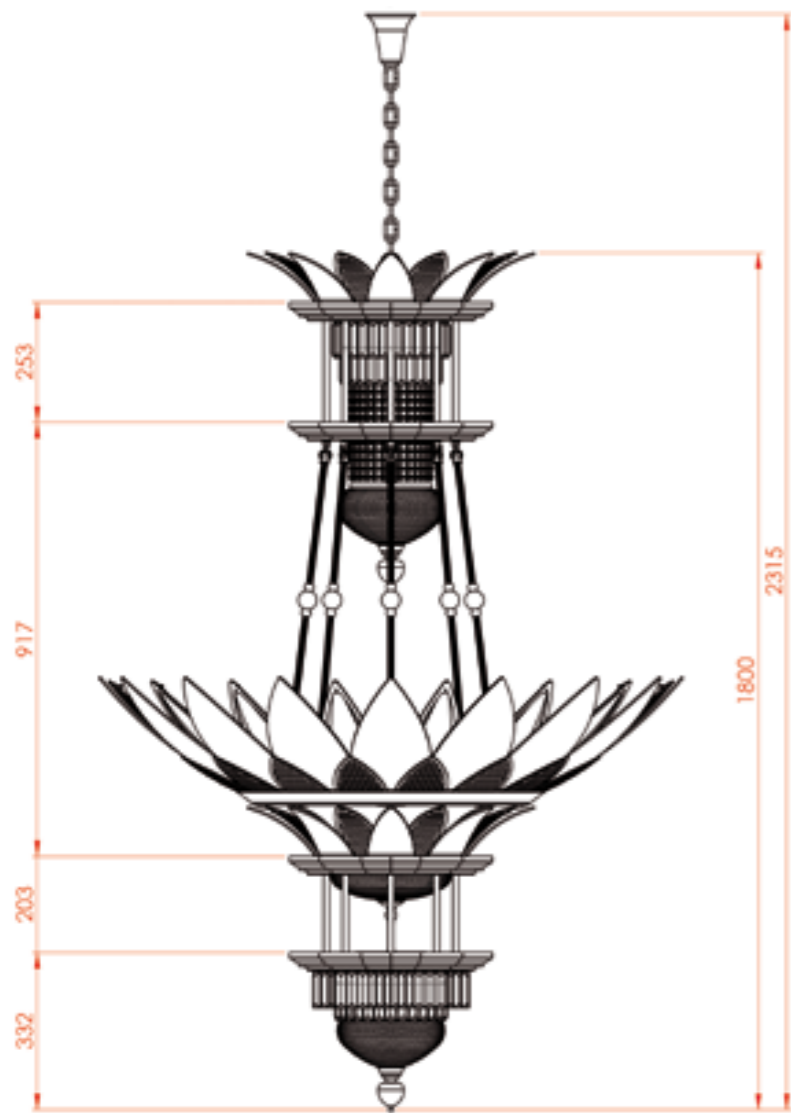

L 1,50 x 5 mt - Bulbs: 30 LED Spot Lights
n. 243 clear glass tubes

Ø 2,90 mt - H 1,30 mt - Bulbs: 40 x Spot LED
Total 434 Murano glasses champagne color

Ø 300 cm - Bulbs: 20 Led spot lights
229 glass colored tubes with texture

Jewelry Lille - France - ALASKA COLLECTION

L 240x40 cm - H 48 cm - Kg 110

Bulbs: 14 E27

Business Center - Kazan, Russia

Business Center - Kazan, Russia
 n° 2 chandeliers Ø 125 cm - H 180 cm
 n° 4 wall lamp: L 59 cm - H 31 cm