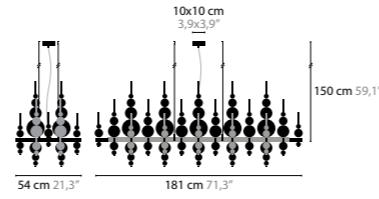

CUSTOMISED COMPOSITION OF 'TEARS FROM MOON' MODELS: H1 'MINI' AND H1 'XL'

TEARS FROM MOON
DESIGN BY COEN MUNSTERS

13090 > 13093 H20+9

13130 > 13133 H22+3

13150 > 13153 H34+4

13200 > 13203 W1

13220 > 13223 W3