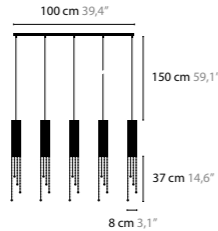

12220 > 12225 H5