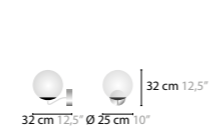

INNERBLOOM
DESIGN BY COEN MUNSTERS

13992 W1

INNERBLOOM H5 BASE: 5 X E27 / 220V / MAX 40W

13983 COLORS 32 (FITTING BASE SATIN BRASS 01)
MORE COLORS ON REQUEST

INNERBLOOM H8 BASE: 8 X E27 / 220V / MAX 40W

13986 COLORS 32 (FITTING BASE SATIN BRASS 01)
MORE COLORS ON REQUEST

INNERBLOOM H12 BASE: 12 X E27 / 220V / MAX 40W

13989 COLORS 32 (FITTING BASE SATIN BRASS 01)
MORE COLORS ON REQUEST

INNERBLOOM W1 BASE: 1 X E27 / 220V / MAX 40W

13992 COLORS 32 (FITTING BASE SATIN BRASS 01)
MORE COLORS ON REQUEST

COLORS	
	00 BRILLIANT BRASS
	01 SATIN BRASS
	02 CHROME
	05 BRONZE
	10 BLACK MATT
	14 WHITE MATT
	16 MATT NICKEL
	32 BLACK STRUCTURE

GENERAL INFORMATION: - ALL FIXTURES DIMMABLE
- INNERBLOOM W1, H5, H8, H12 HAVE STANDARD BULD HOLDER IN SATIN BRASS BASE COVERING