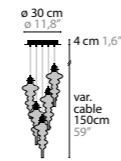

REFLEXX
DESIGN BY COEN MUNSTERS

14360 H5

REFLEXX H1 1X LED 6W / 3000K / 425 LUMEN
14350 COLORS 00 02 32 CLEAR GLASS

REFLEXX H3 3X LED 6W / 3000K / 1275 LUMEN
14355 COLORS 00 02 32 CLEAR GLASS

REFLEXX H5 5X LED 6W / 3000K / 2125 LUMEN
14360 COLORS 00 02 32 CLEAR GLASS

REFLEXX H8 8X LED 6W / 3000K / 3400 LUMEN
14365 COLORS 00 02 32 CLEAR GLASS

REFLEXX H8L 8X LED 6W / 3000K / 3400 LUMEN
14370 COLORS 00 02 32 CLEAR GLASS

REFLEXX H16L 16X LED 6W / 3000K / 6800 LUMEN
14375 COLORS 00 02 32 CLEAR GLASS

REFLEXX W1 1X LED 6W / 3000K / 425 LUMEN
14380 COLORS 00 02 32 CLEAR GLASS

REFLEXX W1+1 2X LED 6W / 3000K / 850 LUMEN
14385 COLORS 00 02 32 CLEAR GLASS

GENERAL INFORMATION:
- DIMMABLE
- OTHER COLORS ON REQUEST

COLORS

- 00 BRILLIANT BRASS
- 02 CHROME
- 32 BLACK STRUCTURE

REFLEXX H1 XXL BASE: 1X GU10 / 220V
14400 CLEAR GLASS COLORS 00 02 32

REFLEXX T1 XXL BASE: 1X E27 / 220V
14405 CLEAR GLASS COLORS 00 02 32

GENERAL INFORMATION:
- DIMMABLE
- OTHER COLORS ON REQUEST

COLORS

- 00 BRILLIANT BRASS
- 02 CHROME
- 32 BLACK STRUCTURE