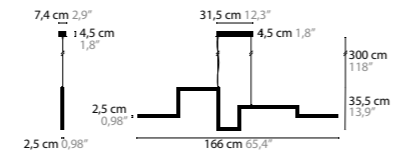

ARTYS
DESIGN BY COEN MUNSTERS

14320 H5

ARTYS H4
14310 BASE: LED 28W / 24V / 2700K / 3050 LUMEN
COLORS 32 33

ARTYS H5
14320 BASE: LED 34W / 24V / 2700K / 3710 LUMEN
COLORS 32 33

ARTYS CROSS
14321 BASE: LED 14,4W / 24V / 2700K / 1572 LUMEN
COLORS 32 33

ARTYS FLEX
14323 BASE: LED 48W / 24V / 2700K / 5240 LUMEN
COLORS 32 33

ARTYS W1+1
14325 BASE: LED 7V / 24W / 2700K / 80 LUMEN
COLORS 32 33

COLORS

- 32 BLACK STRUCTURE
- 33 WHITE STRUCTURE

GENERAL INFORMATION: - DIMMABLE
- OTHER COLORS ON REQUEST