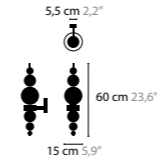

CUSTOMISED COMPOSITION OF 'TEARS FROM MOON' MODELS: H1 'MINI' AND H1 'XL'

TEARS FROM MOON
DESIGN BY COEN MUNSTERS

13090 > 13093 H20+9

13130 > 13133 H22+3

13150 > 13153 H34+4

13200 > 13203 W1

13220 > 13223 W3