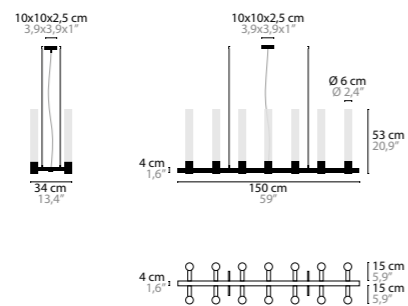

14573 H14

INFINITY H12 BASE: 12 X GU10 / 220V / MAX. 50W
14570 35CM COLORS 00 01 02 05 10 12 13 14 16
14571 53CM COLORS 00 01 02 05 10 12 13 14 16

INFINITY H14 BASE: 14 X GU10 / 220V / MAX. 50W
14572 35CM COLORS 00 01 02 05 10 12 13 14 16
14573 53CM COLORS 00 01 02 05 10 12 13 14 16

INFINITY H18 BASE: 18 X GU10 / 220V / MAX. 50W
14574 35CM + 53CM COLORS 00 01 02 05 10 12 13 14 16

1. **COLORS**
2. 00 BRILLIANT BRASS
   - 01 SATIN BRASS
   - 02 CHROME
   - 05 BRONZE
   - 10 BLACK MATT
   - 12 BLACK GLOSSY
   - 13 WHITE GLOSSY
   - 14 WHITE MATT
   - 16 MATT NICKEL

GENERAL INFORMATION: - DIMMABLE
- OTHER SIZES AND COLORS ON REQUEST
- CRYSTAL CHAINS INCLUDED. CUSTOMER'S CHOICE WHETHER TO USE THEM