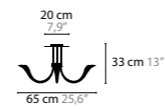

CHILL OUT
DESIGN BY COEN MUNSTERS

CHILL OUT H6 BASE: 6 X G9 / 220V / MAX. 40W

10310 WITHOUT CRYSTAL COLORS 00 01 02 05 10 12 16
10311 WITH 10 SWAROVSKI® STRASS® BALLS COLORS 00 01 02 05 10 12 16

CHILL OUT H8 BASE: 8 X G9 / 220V / MAX. 40W

10322 WITHOUT CRYSTAL COLORS 00 01 02 05 10 12 16
10323 WITH 10 SWAROVSKI® STRASS® BALLS COLORS 00 01 02 05 10 12 16

CHILL OUT H6 BASE: 6 X G9 / 220V / MAX. 40W

10316 WITHOUT CRYSTAL COLORS 00 01 02 05 10 12 16
10317 WITH 10 SWAROVSKI® STRASS® BALLS COLORS 00 01 02 05 10 12 16

CHILL OUT H12 BASE: 12 X G9 / 220V / MAX. 40W

10328 WITHOUT CRYSTAL COLORS 00 01 02 05 10 12 16
10329 WITH 10 SWAROVSKI® STRASS® BALLS COLORS 00 01 02 05 10 12 16

CHILL OUT H10 BASE: 10 X G9 / 220V / MAX. 40W

10334 WITHOUT CRYSTAL COLORS 00 01 02 05 10 12 16
10335 WITH 10 SWAROVSKI® STRASS® BALLS COLORS 00 01 02 05 10 12 16

CHILL OUT H14 BASE: 14 X G9 / 220V / MAX. 40W

10340 WITHOUT CRYSTAL COLORS 00 01 02 05 10 12 16
10341 WITH 10 SWAROVSKI® STRASS® BALLS COLORS 00 01 02 05 10 12 16

CHILL OUT C5 BASE: 5 X G9 / 220V / MAX. 40W

10380 WITHOUT CRYSTAL COLORS 00 01 02 05 10 12 16

CHILL OUT W1 BASE: 1 X G9 / 220V / MAX. 40W

10360 WITHOUT CRYSTAL COLORS 00 01 02 05 10 12 16

1. **COLORS**
2. 00 BRILLIANT BRASS
   - 01 SATIN BRASS
   - 02 CHROME
   - 05 BRONZE
   - 10 BLACK MATT
   - 12 BLACK GLOSSY
   - 16 MATT NICKEL