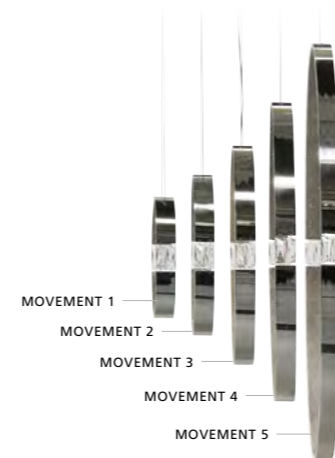

CRYSTAL HEARTS MOVEMENT 5

H. 1080 X 400 X 50 MM

10450	WITHOUT LED	COLORS	02
10455	WITH LED / 3W	COLORS	02

RINGS ARE CONNECTED WITH SWAROVSKI® STRASS® CRYSTALS
RINGS' INSIDES ARE COVERED WITH HIGHLY EXCLUSIVE
SWAROVSKI® STRASS® FABRIC

CEILING BOX: 100 X 45 X 40 MM
DISTANCE BETWEEN CABLES: 60 MM

CREATE YOUR OWN CRYSTAL HEARTS WITH MOVEMENT 1 TILL 5
PLEASE NOTICE:

- YOUR DISTANCE BETWEEN THE MOVEMENTS
- THE NUMBER OF MOVEMENTS WITH OR WITHOUT LED LIGHT
- MOUNTING THE MOVEMENTS DIRECT TO THE CEILING
  OR MOUNTING USING A CEILING BOX
- CUSTOMISED CEILING BOXES ON REQUEST