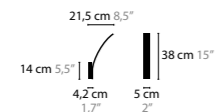

STREAM

DESIGN BY COEN MUNSTERS

STREAM H1 LED 7W / 24V / 2700K / 385 LUMEN
13710 COLORS 02 16 32 33

STREAM H1 XL LED 7W / 24V / 2700K / 385 LUMEN
13712 COLORS 02 16 32 33

STREAM H3 LED 3 X 7W / 24V / 2700K / 1155 LUMEN
13720 COLORS 02 16 32 33

STREAM H3 XL LED 3 X 7W / 24V / 2700K / 1155 LUMEN
13722 COLORS 02 16 32 33

STREAM H5 LED 5 X 7W / 24V / 2700K / 1925 LUMEN
13730 COLORS 02 16 32 33

STREAM H5 XL LED 5 X 7W / 24V / 2700K / 1925 LUMEN
13732 COLORS 02 16 32 33

STREAM H7 LED 7 X 7W / 24V / 2700K / 2695 LUMEN
13740 COLORS 02 16 32 33

STREAM H7 XL LED 7 X 7W / 24V / 2700K / 2695 LUMEN
13742 COLORS 02 16 32 33

STREAM W1 LED 7W / 24V / 2700K / 385 LUMEN
13770 COLORS 02 16 32 33

STREAM W1 XL LED 7W / 24V / 2700K / 385 LUMEN
13772 COLORS 02 16 32 33

STREAM W2 LED 2 X 7W / 24V / 2700K / 770 LUMEN
13780 COLORS 02 16 32 33

STREAM W2 XL LED 2 X 7W / 24V / 2700K / 770 LUMEN
13782 COLORS 02 16 32 33

STREAM F2 XL LED 2 X 7W / 24V / 2700K / 770 LUMEN
13790 COLORS 02 16 32 33

1. **COLORS**
2. 02 CHROME
   - 16 MATT NICKEL
   - 32 BLACK STRUCTURE
   - 33 WHITE STRUCTURE

GENERAL INFORMATION: - ALL MODELS DIMMABLE, ART. 13770 AND 13772 DIMMABLE BY USING MORE THAN ONE PIECE