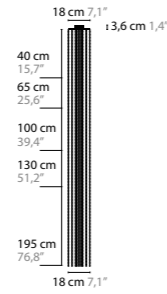

11950 > 11976 C1