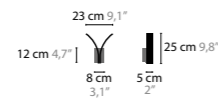

STREAM

DESIGN BY COEN MUNSTERS

STREAM H1 LED 7W / 24V / 2700K / 385 LUMEN
13710 COLORS 02 16 32 33

STREAM H1 XL LED 7W / 24V / 2700K / 385 LUMEN
13712 COLORS 02 16 32 33

STREAM H3 LED 3 X 7W / 24V / 2700K / 1155 LUMEN
13720 COLORS 02 16 32 33

STREAM H3 XL LED 3 X 7W / 24V / 2700K / 1155 LUMEN
13722 COLORS 02 16 32 33

STREAM H5 LED 5 X 7W / 24V / 2700K / 1925 LUMEN
13730 COLORS 02 16 32 33

STREAM H5 XL LED 5 X 7W / 24V / 2700K / 1925 LUMEN
13732 COLORS 02 16 32 33

STREAM H7 LED 7 X 7W / 24V / 2700K / 2695 LUMEN
13740 COLORS 02 16 32 33

STREAM H7 XL LED 7 X 7W / 24V / 2700K / 2695 LUMEN
13742 COLORS 02 16 32 33

STREAM W1 LED 7W / 24V / 2700K / 385 LUMEN
13770 COLORS 02 16 32 33

STREAM W1 XL LED 7W / 24V / 2700K / 385 LUMEN
13772 COLORS 02 16 32 33

STREAM W2 LED 2 X 7W / 24V / 2700K / 770 LUMEN
13780 COLORS 02 16 32 33

STREAM W2 XL LED 2 X 7W / 24V / 2700K / 770 LUMEN
13782 COLORS 02 16 32 33

STREAM F2 XL LED 2 X 7W / 24V / 2700K / 770 LUMEN
13790 COLORS 02 16 32 33

1. **COLORS**
2. 02 CHROME
   - 16 MATT NICKEL
   - 32 BLACK STRUCTURE
   - 33 WHITE STRUCTURE

GENERAL INFORMATION: - ALL MODELS DIMMABLE, ART. 13770 AND 13772 DIMMABLE BY USING MORE THAN ONE PIECE