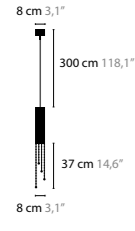

SEXY CRYSTALS

DESIGN BY COEN MUNSTERS

12110 > 12115 H1