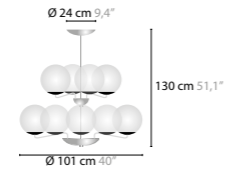

INNERBLOOM
DESIGN BY COEN MUNSTERS

13989 H12

INNERBLOOM H5 BASE: 5 X E27 / 220V / MAX 40W

13983 COLORS 32 (FITTING BASE SATIN BRASS 01)
MORE COLORS ON REQUEST

INNERBLOOM H8 BASE: 8 X E27 / 220V / MAX 40W

13986 COLORS 32 (FITTING BASE SATIN BRASS 01)
MORE COLORS ON REQUEST

INNERBLOOM H12 BASE: 12 X E27 / 220V / MAX 40W

13989 COLORS 32 (FITTING BASE SATIN BRASS 01)
MORE COLORS ON REQUEST

INNERBLOOM W1 BASE: 1 X E27 / 220V / MAX 40W

13992 COLORS 32 (FITTING BASE SATIN BRASS 01)
MORE COLORS ON REQUEST

COLORS	
	00 BRILLIANT BRASS
	01 SATIN BRASS
	02 CHROME
	05 BRONZE
	10 BLACK MATT
	14 WHITE MATT
	16 MATT NICKEL
	32 BLACK STRUCTURE

GENERAL INFORMATION: - ALL FIXTURES DIMMABLE
- INNERBLOOM W1, H5, H8, H12 HAVE STANDARD BULD HOLDER IN SATIN BRASS BASE COVERING