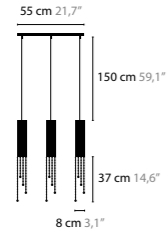

12200 > 12205 H3