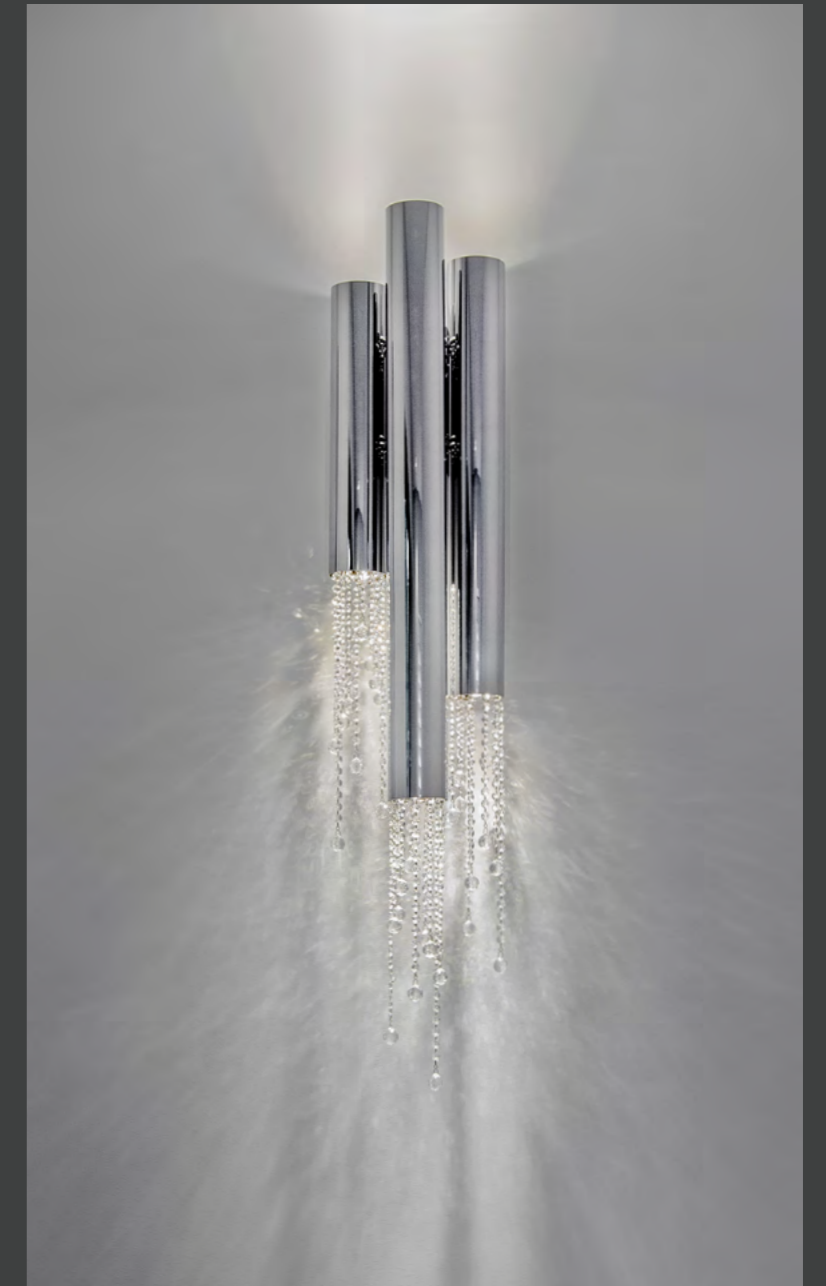

12176 SPECTRA® CRYSTAL
12177 SWAROVSKI® STRASS®

SEXY CRYSTALS HANGING FIXTURES
LENGTH OF TUBES: 20, 30 OR 40 CM, OR A MIX OF LENGTHS
AVAILABLE WITH SPECTRA® CRYSTALS OR SWAROVSKI® STRASS®

SEXY CRYSTALS F4+4
WITH UP- AND DOWNLIGHT
12341 SPECTRA® CRYSTAL
12342 SWAROVSKI® STRASS®

SEXY CRYSTALS

SEXY CRYSTALS W1+1
LENGTH OF TUBES: 20, 30 AND 40 CM, WITH UP- AND DOWNLIGHT
AVAILABLE WITH SPECTRA® CRYSTALS OR SWAROVSKI® STRASS®

SEXY CRYSTALS W3+3
LENGTH OF TUBES: 40, 60 AND 80 CM, WITH UP- AND DOWNLIGHT
AVAILABLE WITH SPECTRA® CRYSTALS OR SWAROVSKI® STRASS®