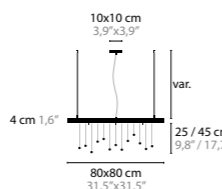

12658 > 12661 H9

SPRANKLING DISK H9 BASE: 9 X G4 / 12V / MAX. 20W - 9 X LED / 3W / 2700K / 375 LUMEN

12654	SPECTRA® CRYSTAL	80 CRYSTALS 20 MM	COLORS 00 01 02 05 10 12 16
12655	SWAROVSKI® STRASS®	80 CRYSTALS 20 MM	COLORS 00 01 02 05 10 12 16
12656	LED / SPECTRA® CRYSTAL	80 CRYSTALS 20 MM	COLORS 00 01 02 05 10 12 16
12657	LED / SWAROVSKI® STRASS®	80 CRYSTALS 20 MM	COLORS 00 01 02 05 10 12 16

SPRANKLING DISK H9 BASE: 9 X G4 / 12V / MAX. 20W - 9 X LED / 4W / 2700K / 500 LUMEN

12658	SPECTRA® CRYSTAL	100 CRYSTALS 20 MM	COLORS 00 01 02 05 10 12 16
12659	SWAROVSKI® STRASS®	100 CRYSTALS 20 MM	COLORS 00 01 02 05 10 12 16
12660	LED / SPECTRA® CRYSTAL	100 CRYSTALS 20 MM	COLORS 00 01 02 05 10 12 16
12661	LED / SWAROVSKI® STRASS®	100 CRYSTALS 20 MM	COLORS 00 01 02 05 10 12 16

SPRANKLING DISK H10 BASE: 10 X G4 / 12V / MAX. 20W - 10 X LED / 5W / 2700K / 625 LUMEN

12610	SPECTRA® CRYSTAL	80 CRYSTALS 20 MM	COLORS 00 01 02 05 10 12 16
12611	SWAROVSKI® STRASS®	80 CRYSTALS 20 MM	COLORS 00 01 02 05 10 12 16
12612	LED / SPECTRA® CRYSTAL	80 CRYSTALS 20 MM	COLORS 00 01 02 05 10 12 16
12613	LED / SWAROVSKI® STRASS®	80 CRYSTALS 20 MM	COLORS 00 01 02 05 10 12 16

COLORS		
00	BRILLIANT BRASS	
01	SATIN BRASS	
02	CHROME	
05	BRONZE	
10	BLACK MATT	
12	BLACK GLOSSY	
16	MATT NICKEL