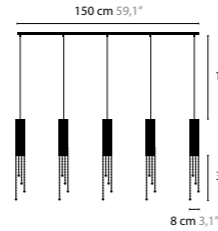

12240 > 12245 H5