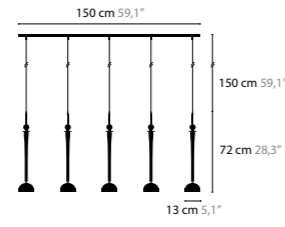

SIDE BY SIDE

SWEET SYMPHONY

12850

12810

SWEET SYMPHONY
DESIGN BY COEN MUNSTERS

12810 / 12811 H1

12820 / 12821 H3

12830 / 12831 H5