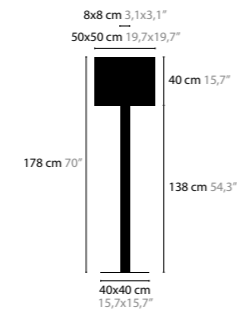

13380 / 13381 F2