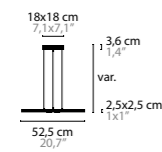

14321 CROSS