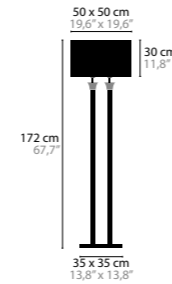

14288 F4

SIDE BY SIDE H6

BASE: 6X E14 / 220V / MAX 40W

14220 WITH OPTICAL GLASS ELEMENT   **COLORS** 00 01 02 05 10 12 13 14 16   **SHADE** 301 310 320 377 391
S FOR SILVER INSIDE SHADE / G FOR GOLD INSIDE SHADE

SIDE BY SIDE H10

BASE: 10X E14 / 220V / MAX 40W

14230 WITH OPTICAL GLASS ELEMENT   **COLORS** 00 01 02 05 10 12 13 14 16   **SHADE** 301 310 320 377 391
S FOR SILVER INSIDE SHADE / G FOR GOLD INSIDE SHADE

SIDE BY SIDE W1

BASE: 1X E14 / 220V / MAX 40W

14240 WITH OPTICAL GLASS ELEMENT   **COLORS** 00 01 02 05 10 12 13 14 16   **SHADE** 301 310 320 377 391
S FOR SILVER INSIDE SHADE / G FOR GOLD INSIDE SHADE

SIDE BY SIDE T1

BASE: 1X E27 / 220V / MAX 60W

14260 WITH OPTICAL GLASS ELEMENT   **COLORS** 00 01 02 05 10 12 13 14 16   **SHADE** 301 310 320 377 391
S FOR SILVER INSIDE SHADE / G FOR GOLD INSIDE SHADE

SIDE BY SIDE T1 XL

BASE: 1X E27 / 220V / MAX 60W

14264 WITH OPTICAL GLASS ELEMENT   **COLORS** 00 01 02 05 10 12 13 14 16   **SHADE** 301 310 320 377 391
S FOR SILVER INSIDE SHADE / G FOR GOLD INSIDE SHADE

SIDE BY SIDE T4

BASE: 4X E27 / 220V / MAX 40W PER LIGHT

14272 WITH OPTICAL GLASS ELEMENT   **COLORS** 00 01 02 05 10 12 13 14 16   **SHADE** 301 310 320 377 391
S FOR SILVER INSIDE SHADE / G FOR GOLD INSIDE SHADE

SIDE BY SIDE F1

BASE: 1X E27 / 220V / MAX 60W

14280 WITH OPTICAL GLASS ELEMENT   **COLORS** 00 01 02 05 10 12 13 14 16   **SHADE** 301 310 320 377 391
S FOR SILVER INSIDE SHADE / G FOR GOLD INSIDE SHADE

SIDE BY SIDE F4

BASE: 4X E27 / 220V / MAX 60W PER LIGHT

14288 WITH OPTICAL GLASS ELEMENT   **COLORS** 00 01 02 05 10 12 13 14 16   **SHADE** 301 310 320 377 391
S FOR SILVER INSIDE SHADE / G FOR GOLD INSIDE SHADE

COLORS	
	00 BRILLIANT BRASS
	01 SATIN BRASS
	02 CHROME
	05 BRONZE
	10 BLACK MATT
	12 BLACK GLOSSY
	13 WHITE GLOSSY
	14 WHITE MATT
	16 MATT NICKEL

SHADE	
	301 WHITE
	310 CREME
	320 BLACK
	377 BROWN
	391 RED

GENERAL INFORMATION: - FOR SILVER OR GOLD FINISHING INSIDE SHADE
- PUT 'S' FOR SILVER OR 'G' FOR GOLD BEHIND SHADE COLOR NUMBER
- OPTICAL GLASS
- OTHER COLORS ON REQUEST