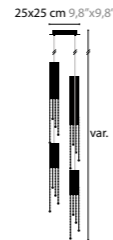

12130 > 12137 H4