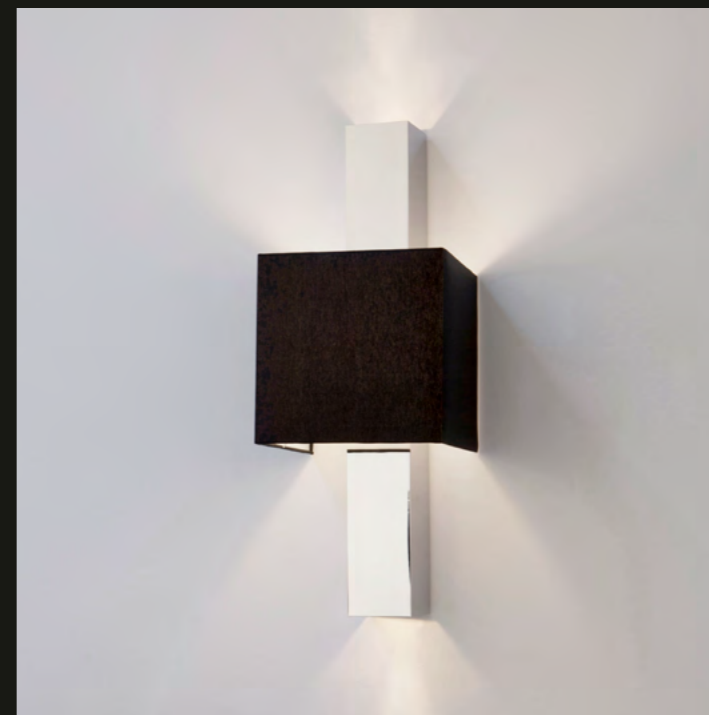

COLORS	
	02 CHROME
	16 MATT NICKEL
	32 BLACK STRUCTURE
	33 WHITE STRUCTURE

GENERAL INFORMATION: - DIMMABLE

WALTZ OF VIENNA

13360
13361 COLOR

13384
13385 COLOR

13360
13361

WALTZ OF VIENNA

13320
13321