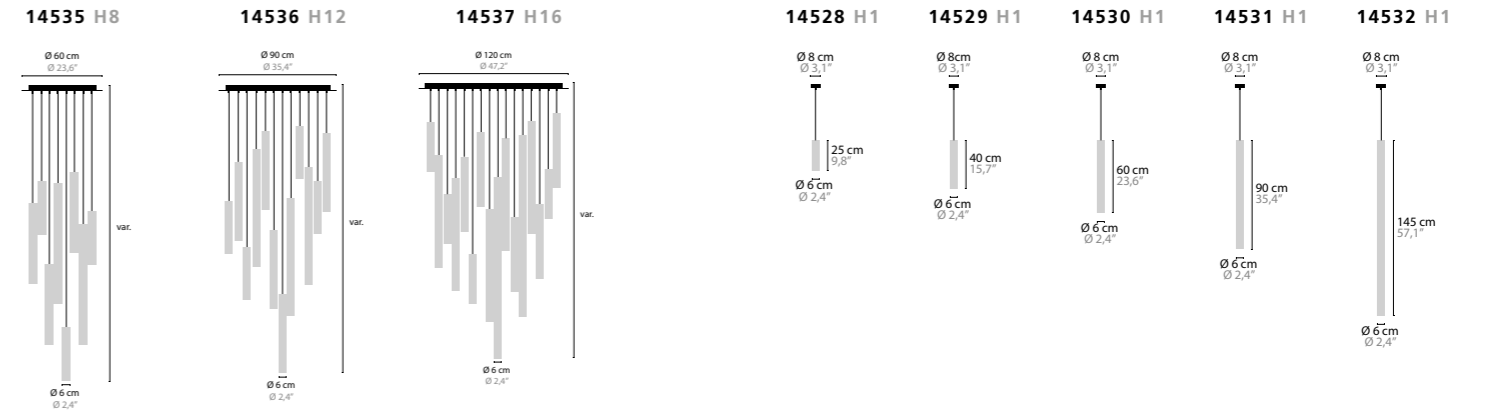

INFINITY
DESIGN BY COEN MUNSTERS

INFINITY H6+1 BASE: 7 X GU10 / 220V / MAX. 50W
14553 35CM COLORS 00 01 02 05 10 12 13 14 16
14554 53CM COLORS 00 01 02 05 10 12 13 14 16

INFINITY H9+1 BASE: 10 X GU10 / 220V / MAX. 50W
14555 35CM COLORS 00 01 02 05 10 12 13 14 16
14556 53CM COLORS 00 01 02 05 10 12 13 14 16

INFINITY H12+1 BASE: 13 X GU10 / 220V / MAX. 50W
14557 35CM COLORS 00 01 02 05 10 12 13 14 16
14558 53CM COLORS 00 01 02 05 10 12 13 14 16

INFINITY H15+1 BASE: 16 X GU10 / 220V / MAX. 50W
14561 35CM COLORS 00 01 02 05 10 12 13 14 16
14563 53CM COLORS 00 01 02 05 10 12 13 14 16

INFINITY W1 BASE: 1 X GU10 / 220V / MAX. 50W
14519 35CM COLORS 00 01 02 05 10 12 13 14 16
14521 53CM COLORS 00 01 02 05 10 12 13 14 16

INFINITY W2 BASE: 2 X GU10 / 220V / MAX. 50W
14523 35CM COLORS 00 01 02 05 10 12 13 14 16
14525 53CM COLORS 00 01 02 05 10 12 13 14 16

GENERAL INFORMATION: - DIMMABLE
- OTHER SIZES AND COLORS ON REQUEST
- CRYSTAL CHAINS INCLUDED. CUSTOMER'S CHOICE WHETHER TO USE THEM (14553/14554/14555/14556/14557/14558/14561/14563/14519/14521/14523/14525)

INFINITY H8 BASE: 8 X GU10 / 220V / MAX. 50W
14535 3 X 40 CM, 3 X 60 CM, 2 X 90 CM
COLORS 00 01 02 05 10 12 13 14 16

INFINITY H12 BASE: 12 X GU10 / 220V / MAX. 50W
14536 4 X 40 CM, 4 X 60 CM, 4 X 90 CM
COLORS 00 01 02 05 10 12 13 14 16

INFINITY H16 BASE: 16 X GU10 / 220V / MAX. 50W
14537 4 X 40 CM, 5 X 60 CM, 5 X 90 CM, 2 X 145 CM
COLORS 00 01 02 05 10 12 13 14 16

INFINITY H1 BASE: 1 X GU10 / 220V / MAX. 50W
14528 25 CM TUBE COLORS 00 01 02 05 10 12 13 14 16
14529 40 CM TUBE COLORS 00 01 02 05 10 12 13 14 16
14530 60 CM TUBE COLORS 00 01 02 05 10 12 13 14 16
14531 90 CM TUBE COLORS 00 01 02 05 10 12 13 14 16
14532 145 CM TUBE COLORS 00 01 02 05 10 12 13 14 16

GENERAL INFORMATION: - DIMMABLE
- OTHER SIZES AND COLORS ON REQUESTS