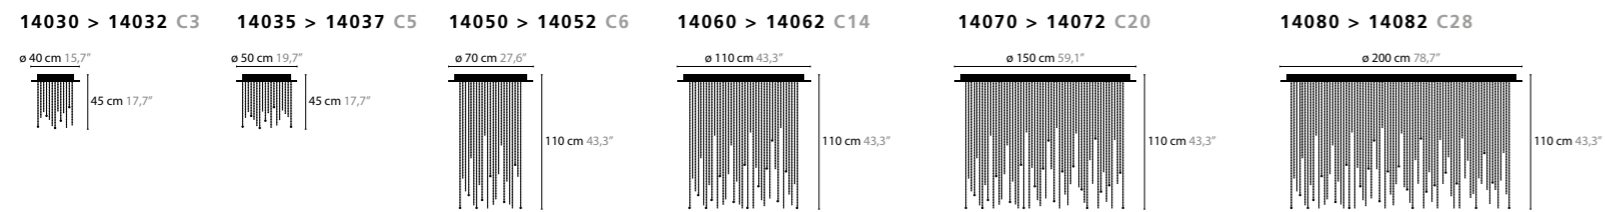

ICE FALL
DESIGN BY COEN MUNSTERS

ICE FALL C3 BASE: 3 X GU10 / 220V / MAX. 50W
14030 CRYSTAL COLORS 01 02 05 10 12 16
14031 SPECTRA® CRYSTAL COLORS 01 02 05 10 12 16
14032 SWAROVSKI® STRASS® COLORS 01 02 05 10 12 16