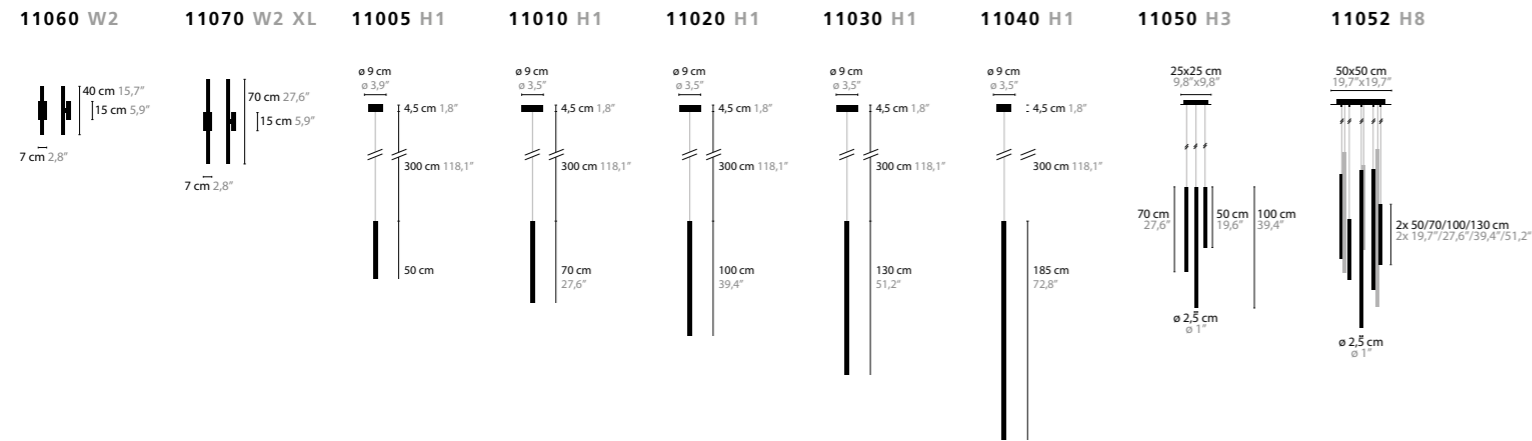

GLOW W2
11060 2 X LED 6W / 3000K / 1618 LUMEN
COLORS 01 02 05 16 32

GLOW W2 XL
11070 2 X LED 6W / 3000K / 1618 LUMEN
COLORS 01 02 05 16 32

GLOW H1
1X LED 6W / 3000K / 809 LUMEN
11005 50 CM TUBE COLORS 01 02 05 16 32
11010 70 CM TUBE COLORS 01 02 05 16 32
11020 100 CM TUBE COLORS 01 02 05 16 32
11030 130 CM TUBE COLORS 01 02 05 16 32
11040 185 CM TUBE COLORS 01 02 05 16 32

GLOW H3
3 X LED 6W / 2700K
11050 COLORS 01 02 05 16 32

GLOW H8
8 X LED 6W / 2700K
11052 COLORS 01 02 05 16 32

1. COLORS
2. 01 SATIN BRASS
   - 02 CHROME
   - 05 BRONZE
   - 16 MATT NICKEL
   - 32 BLACK STRUCTURE

GENERAL INFORMATION: - ALL MODELS DIMMABLE
- OTHER COLORS ON REQUEST