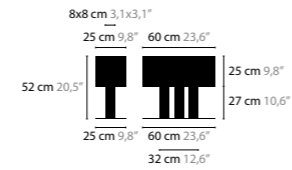

13360 / 13361 T3