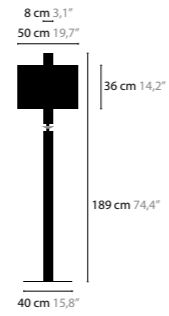

SUNRISE

DESIGN BY COEN MUNSTERS

12740 T3

12760 F1

SUNRISE T3 BASE: 3 X E27 / 220V / MAX. 40W / WITH REGULAR / DIMMER

12740 WITH CRYSTAL ELEMENT   **COLORS** 00 01 02 05 10 12 13 14 16   **SHADE** 301 310 320 377 391

SUNRISE F3+1 BASE: 3 X E27 / 220V / MAX. 40W, BASE UPLIGHTER: 1 X GU10 / 220V / MAX. 50W / WITH REGULAR / DIMMER

12760 WITH CRYSTAL ELEMENT   **COLORS** 00 01 02 05 10 12 13 14 16   **SHADE** 301 310 320 377 391

1. **SHADE**
2. 301 WHITE
   - 310 CREME
   - 320 BLACK
   - 377 BROWN
   - 391 RED

1. **COLORS**
2. 00 BRILLIANT BRASS
   - 01 SATIN BRASS
   - 02 CHROME
   - 05 BRONZE
   - 10 BLACK MATT
   - 12 BLACK GLOSSY
   - 13 WHITE GLOSSY
   - 14 WHITE MATT
   - 16 MATT NICKEL

GENERAL INFORMATION: - FLOORLIGHT WITH UPLIGHT
- OTHER COLORS ON REQUEST