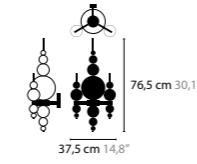

CUSTOMISED COMPOSITION OF 'TEARS FROM MOON' MODELS: H1 'MINI' AND H1 'XL'

TEARS FROM MOON
DESIGN BY COEN MUNSTERS

13090 > 13093 H20+9

13130 > 13133 H22+3

13150 > 13153 H34+4

13200 > 13203 W1

13220 > 13223 W3