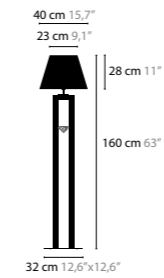

10570 F1

ELEMENTS OF LOVE H1 WITH CRYSTAL ELEMENT

10510 COLORS 00 01 02 05 10 12 16 BASE 1 X GY6.35 / 12V / MAX. 35W
10511 LED COLORS 00 01 02 05 10 12 16 BASE 1 X 4,5W / 2700K

ELEMENTS OF LOVE H2 WITH CRYSTAL ELEMENT

10514 COLORS 00 01 02 05 10 12 16 BASE 2 X GY6.35 / 12V / MAX. 35W
10515 LED COLORS 00 01 02 05 10 12 16 BASE 2 X 4,5W / 2700K

ELEMENTS OF LOVE H3 WITH CRYSTAL ELEMENT

10518 COLORS 00 01 02 05 10 12 16 BASE 3 X GY6.35 / 12V / MAX. 35W
10519 LED COLORS 00 01 02 05 10 12 16 BASE 3 X 4,5W / 2700K

ELEMENTS OF LOVE H5 WITH CRYSTAL ELEMENT

10524 COLORS 00 01 02 05 10 12 16 BASE 5 X GY6.35 / 12V / MAX. 35W
10525 LED COLORS 00 01 02 05 10 12 16 BASE 5 X 4,5W / 2700K

ELEMENTS OF LOVE H5L WITH CRYSTAL ELEMENT

10530 COLORS 00 01 02 05 10 12 16 BASE 5 X GY6.35 / 12V / MAX. 35W
10531 LED COLORS 00 01 02 05 10 12 16 BASE 5 X 4,5W / 2700K

ELEMENTS OF LOVE H8L WITH CRYSTAL ELEMENT

10540 COLORS 00 01 02 05 10 12 16 BASE 8 X GY6.35 / 12V / MAX. 35W
10541 LED COLORS 00 01 02 05 10 12 16 BASE 8 X 4,5W / 2700K

1. **COLORS**
2. 00 BRILLIANT BRASS
   - 01 SATIN BRASS
   - 02 CHROME
   - 05 BRONZE
   - 10 BLACK MATT
   - 12 BLACK GLOSSY
   - 16 MATT NICKEL

ELEMENTS OF LOVE W1 WITH CRYSTAL ELEMENT

10550 COLORS 00 01 02 05 10 12 16 BASE 1 X GY6.35 / 12V / MAX. 35W
10551 LED COLORS 00 01 02 05 10 12 16 BASE 1 X 4,5W / 2700K

ELEMENTS OF LOVE W1 XL WITH CRYSTAL ELEMENT

10554 COLORS 00 01 02 05 10 12 16 BASE 1 X GY6.35 / 12V / MAX. 35W
10555 LED COLORS 00 01 02 05 10 12 16 BASE 1 X 4,5W / 2700K

ELEMENTS OF LOVE C1 WITH CRYSTAL ELEMENT

10580 LED COLORS 00 01 02 05 10 12 16 BASE 1 X 6,5W / 2700K

ELEMENTS OF LOVE C1 XL WITH CRYSTAL ELEMENT

10584 LED COLORS 00 01 02 05 10 12 16 BASE 1 X 6,5W / 2700K

ELEMENTS OF LOVE S1 WITH CRYSTAL ELEMENT

10590 COLORS 00 01 02 BASE 1 X GU10 / 220V / MAX. 50W

ELEMENTS OF LOVE T1 WITH CRYSTAL ELEMENT

10560 COLORS 00 01 02 05 10 12 16 SHADE 301 310 320 377 391 BASE 1 X E27 / 220V / MAX. 60W INCL. REGULAR / DIMMER

ELEMENTS OF LOVE F1 WITH CRYSTAL ELEMENT

10570 COLORS 00 01 02 05 10 12 16 SHADE 301 310 320 377 391 BASE 1 X E27 / 220V / MAX. 60W INCL. REGULAR / DIMMER

1. **SHADE**
2. 301 WHITE
   - 310 CREME
   - 320 BLACK
   - 377 BROWN
   - 391 RED

1. **COLORS**
2. 00 BRILLIANT BRASS
   - 01 SATIN BRASS
   - 02 CHROME
   - 05 BRONZE
   - 10 BLACK MATT
   - 12 BLACK GLOSSY
   - 16 MATT NICKEL