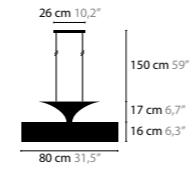

10020 / 10021 H5+2 XL

AIRWAVE C5 BASE: 5 X E27 / 220V / MAX. 40W
10050 COLORS 00 01 02 05 10 12 13 14 16 SHADE 301 310 320 377 391

AIRWAVE C5 XL BASE: 5 X E27 / 220V / MAX. 40W
10060 COLORS 00 01 02 05 10 12 13 14 16 SHADE 301 310 320 377 391

AIRWAVE H5+2 BASE: 5 X E27 / 220V / MAX. 40W
10010 UPLIGHTER: 2 X E27 / 220V COLORS 00 01 02 05 10 12 13 14 16 SHADE 301 310 320 377 391
10011 LED. UPLIGHTER: 4 X LED 13 W COLORS 00 01 02 05 10 12 13 14 16 SHADE 301 310 320 377 391

AIRWAVE H5+2 XL BASE: 5 X E27 / 220V / MAX. 40W
10020 UPLIGHTER: 2 X E27 / 220V COLORS 00 01 02 05 10 12 13 14 16 SHADE 301 310 320 377 391
10021 LED. UPLIGHTER: 4 X LED 13 W COLORS 00 01 02 05 10 12 13 14 16 SHADE 301 310 320 377 391

1. **COLORS**
2. 00 BRILLIANT BRASS
   - 01 SATIN BRASS
   - 02 CHROME
   - 05 BRONZE
   - 10 BLACK MATT
   - 12 BLACK GLOSSY
   - 13 WHITE GLOSSY
   - 14 WHITE MATT
   - 16 MATT NICKEL
3. **SHADE**
4. 301 WHITE
   - 310 CREME
   - 320 BLACK
   - 377 BROWN
   - 391 RED

GENERAL INFORMATION: - OTHER COLORS ON REQUEST
- CONICAL WHITE PART: ALWAYS WHITE SATIN COLOR