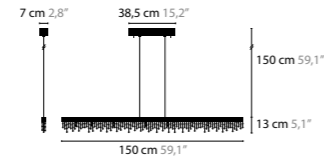

10922 > 10924 HXL C