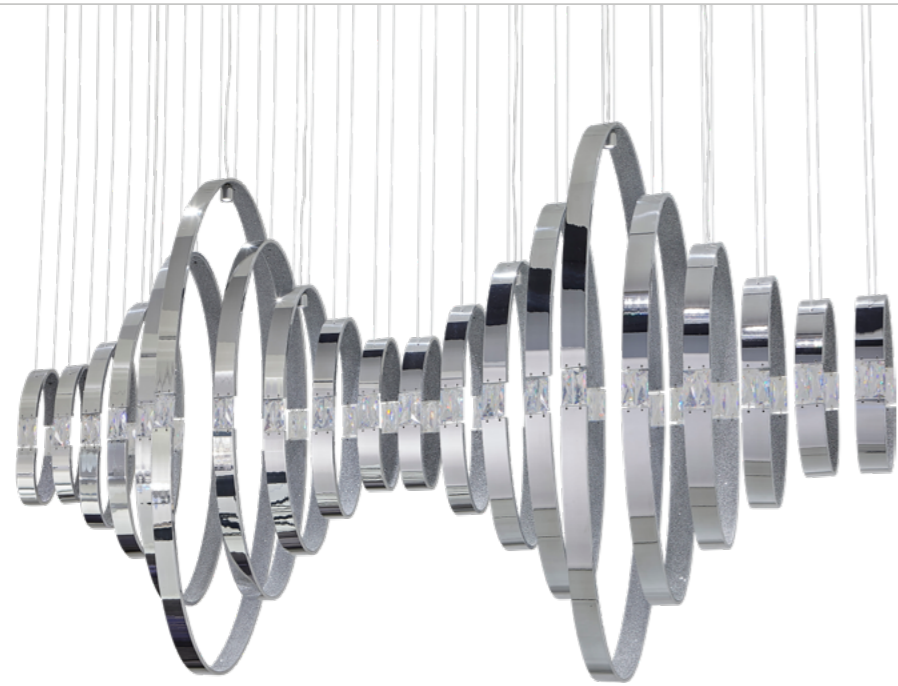

CRYSTAL HEARTS MOVEMENT 1

H. 320 X 100 X 50 MM

10410	WITHOUT LED	COLORS	02
10415	WITH LED / 3W	COLORS	02

CRYSTAL HEARTS MOVEMENT 2

H. 420 X 135 X 50 MM

10420	WITHOUT LED	COLORS	02
10425	WITH LED / 3W	COLORS	02