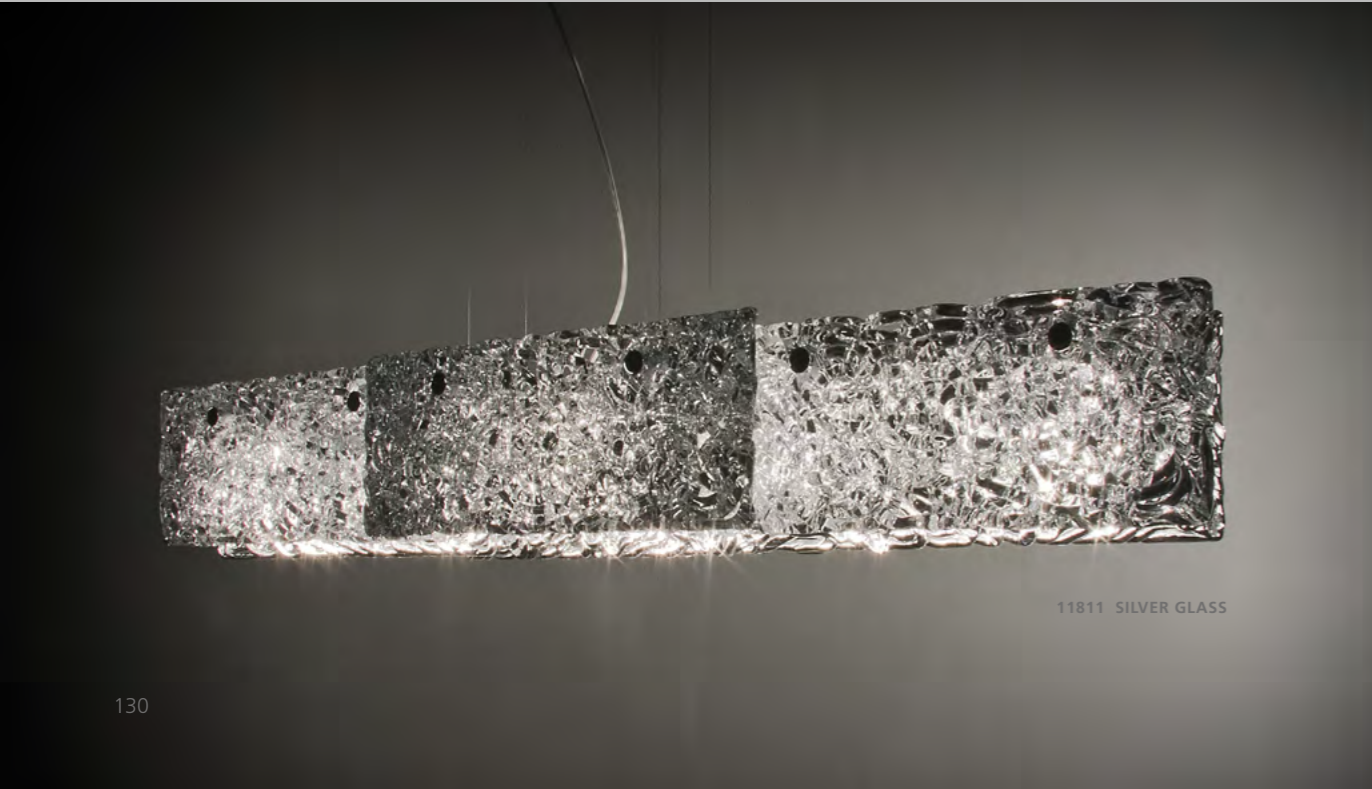

NIGHTLIFE

11811 SILVER GLASS