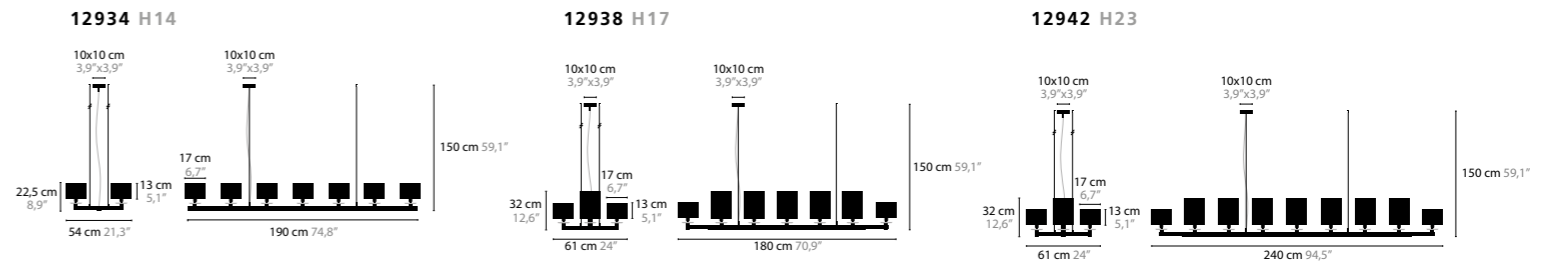

SWINGING BALLET
DESIGN BY COEN MUNSTERS

SWINGING BALLET H6	BASE: 6 X E14 / 220V / MAX. 40W - CHAIN CA. 1,5 MTR.
12910 SWAROVSKI® STRASS®	COLORS 00 01 02 05 10 12 13 14 16 SHADE 301 310 320 377 391
SWINGING BALLET H12	BASE: 12 X E14 / 220V / MAX. 40W - CHAIN CA. 1,5 MTR
12914 SWAROVSKI® STRASS®	COLORS 00 01 02 05 10 12 13 14 16 SHADE 301 310 320 377 391
SWINGING BALLET H18	BASE: 18 X E14 / 220V / MAX. 40W - CHAIN CA. 1,5 MTR
12918 SWAROVSKI® STRASS®	COLORS 00 01 02 05 10 12 13 14 16 SHADE 301 310 320 377 391
SWINGING BALLET F1	BASE: 1 X E27 / 220V / MAX. 100W, INCL. REGULAR / DIMMER
12980	COLORS 00 01 02 05 10 12 13 14 16 SHADE 301 310 320 377 391
SWINGING BALLET T1	BASE: 1 X E27 / 220V / MAX. 60W
12970	COLORS 00 01 02 05 10 12 13 14 16 SHADE 301 310 320 377 391
SWINGING BALLET T1	BASE: 1 X E27 / 220V / MAX. 60W
12972 SWAROVSKI® STRASS®	COLORS 00 01 02 05 10 12 13 14 16 SHADE 301 310 320 377 391
SWINGING BALLET W1	BASE: 1 X E14 / 220V / MAX. 40W
12950 SWAROVSKI® STRASS®	COLORS 00 01 02 05 10 12 13 14 16 SHADE 301 310 320 377 391
SWINGING BALLET W2	BASE: 2 X E14 / 220V / MAX. 40W
12954 SWAROVSKI® STRASS®	COLORS 00 01 02 05 10 12 13 14 16 SHADE 301 310 320 377 391

SHADE		301 WHITE
		310 CREME
		320 BLACK
		377 BROWN
		391 RED
COLORS		02 CHROME
		05 BRONZE
		10 BLACK MATT
		12 BLACK GLOSSY
		13 WHITE GLOSSY
		14 WHITE MATT
	16 MATT NICKEL	

SWINGING BALLET W3	BASE: 3 X E14 / 220V / MAX. 40W
12958 SWAROVSKI® STRASS®	COLORS 00 01 02 05 10 12 13 14 16 SHADE 301 310 320 377 391
SWINGING BALLET H5	BASE: 5 X E14 / 220V / MAX. 40W
12922 SWAROVSKI® STRASS®	COLORS 00 01 02 05 10 12 13 14 16 SHADE 301 310 320 377 391
SWINGING BALLET H7	BASE: 7 X E14 / 220V / MAX. 40W
12926 SWAROVSKI® STRASS®	COLORS 00 01 02 05 10 12 13 14 16 SHADE 301 310 320 377 391
SWINGING BALLET H10	BASE: 10 X E14 / 220V / MAX. 40W
12930 SWAROVSKI® STRASS®	COLORS 00 01 02 05 10 12 13 14 16 SHADE 301 310 320 377 391
SWINGING BALLET H14	BASE: 14 X E14 / 220V / MAX. 40W
12934 SWAROVSKI® STRASS®	COLORS 00 01 02 05 10 12 13 14 16 SHADE 301 310 320 377 391
SWINGING BALLET H17	BASE: 17 X E14 / 220V / MAX. 40W
12938 SWAROVSKI® STRASS®	COLORS 00 01 02 05 10 12 13 14 16 SHADE 301 310 320 377 391
SWINGING BALLET H23	BASE: 23 X E14 / 220V / MAX. 40W
12942 SWAROVSKI® STRASS®	COLORS 00 01 02 05 10 12 13 14 16 SHADE 301 310 320 377 391

SHADE		301 WHITE
		310 CREME
		320 BLACK
		377 BROWN
		391 RED
COLORS		02 CHROME
		05 BRONZE
		10 BLACK MATT
		12 BLACK GLOSSY
		13 WHITE GLOSSY
		14 WHITE MATT
	16 MATT NICKEL	

GENERAL INFORMATION: - OTHER COLORS ON REQUEST
- CYRSTAL: SWAROVSKI® STRASS®
- MIDDLE BASE ARTICLE 12910, 12914, 12918: OTHER LENGHTS ON REQUEST