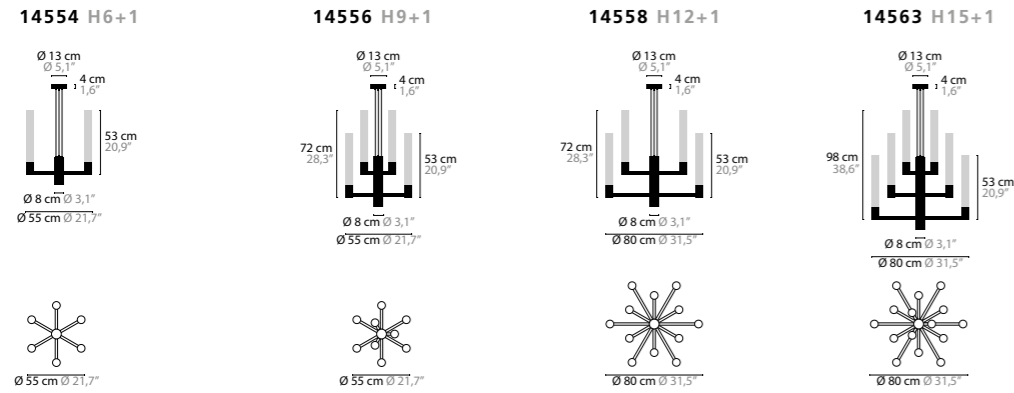

INFINITY
DESIGN BY COEN MUNSTERS

INFINITY H6+1 BASE: 7 X GU10 / 220V / MAX. 50W
14553 35CM COLORS 00 01 02 05 10 12 13 14 16
14554 53CM COLORS 00 01 02 05 10 12 13 14 16

INFINITY H9+1 BASE: 10 X GU10 / 220V / MAX. 50W
14555 35CM COLORS 00 01 02 05 10 12 13 14 16
14556 53CM COLORS 00 01 02 05 10 12 13 14 16

INFINITY H12+1 BASE: 13 X GU10 / 220V / MAX. 50W
14557 35CM COLORS 00 01 02 05 10 12 13 14 16
14558 53CM COLORS 00 01 02 05 10 12 13 14 16

INFINITY H15+1 BASE: 16 X GU10 / 220V / MAX. 50W
14561 35CM COLORS 00 01 02 05 10 12 13 14 16
14563 53CM COLORS 00 01 02 05 10 12 13 14 16

INFINITY W1 BASE: 1 X GU10 / 220V / MAX. 50W
14519 35CM COLORS 00 01 02 05 10 12 13 14 16
14521 53CM COLORS 00 01 02 05 10 12 13 14 16

INFINITY W2 BASE: 2 X GU10 / 220V / MAX. 50W
14523 35CM COLORS 00 01 02 05 10 12 13 14 16
14525 53CM COLORS 00 01 02 05 10 12 13 14 16

GENERAL INFORMATION: - DIMMABLE
- OTHER SIZES AND COLORS ON REQUEST
- CRYSTAL CHAINS INCLUDED. CUSTOMER'S CHOICE WHETHER TO USE THEM (14553/14554/14555/14556/14557/14558/14561/14563/14519/14521/14523/14525)