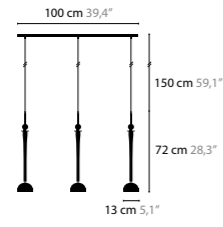

SIDE BY SIDE

SWEET SYMPHONY

12850

12810

SWEET SYMPHONY
DESIGN BY COEN MUNSTERS

12810 / 12811 H1

12820 / 12821 H3

12830 / 12831 H5