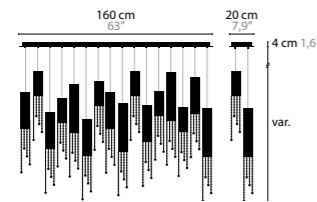

12180 / 12181 H16L