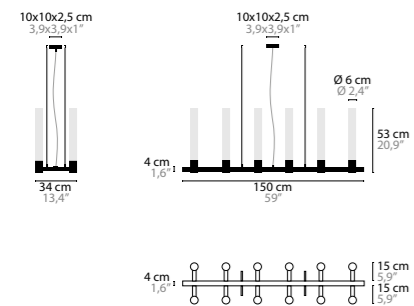

INFINITY
DESIGN BY COEN MUNSTERS

14570 H12

14572 H14

14574 H18

14571 H12

14573 H14

INFINITY H12 BASE: 12 X GU10 / 220V / MAX. 50W
14570 35CM COLORS 00 01 02 05 10 12 13 14 16
14571 53CM COLORS 00 01 02 05 10 12 13 14 16

INFINITY H14 BASE: 14 X GU10 / 220V / MAX. 50W
14572 35CM COLORS 00 01 02 05 10 12 13 14 16
14573 53CM COLORS 00 01 02 05 10 12 13 14 16

INFINITY H18 BASE: 18 X GU10 / 220V / MAX. 50W
14574 35CM + 53CM COLORS 00 01 02 05 10 12 13 14 16

1. **COLORS**
2. 00 BRILLIANT BRASS
   - 01 SATIN BRASS
   - 02 CHROME
   - 05 BRONZE
   - 10 BLACK MATT
   - 12 BLACK GLOSSY
   - 13 WHITE GLOSSY
   - 14 WHITE MATT
   - 16 MATT NICKEL

GENERAL INFORMATION: - DIMMABLE
- OTHER SIZES AND COLORS ON REQUEST
- CRYSTAL CHAINS INCLUDED. CUSTOMER'S CHOICE WHETHER TO USE THEM

INFINITY