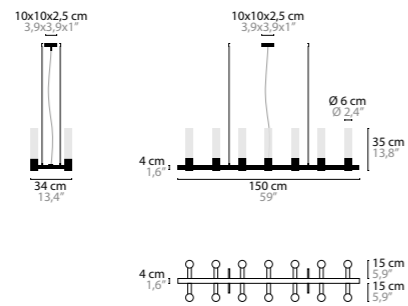

INFINITY
DESIGN BY COEN MUNSTERS

14570 H12

14572 H14

14574 H18

14571 H12

14573 H14

INFINITY H12 BASE: 12 X GU10 / 220V / MAX. 50W
14570 35CM COLORS 00 01 02 05 10 12 13 14 16
14571 53CM COLORS 00 01 02 05 10 12 13 14 16

INFINITY H14 BASE: 14 X GU10 / 220V / MAX. 50W
14572 35CM COLORS 00 01 02 05 10 12 13 14 16
14573 53CM COLORS 00 01 02 05 10 12 13 14 16

INFINITY H18 BASE: 18 X GU10 / 220V / MAX. 50W
14574 35CM + 53CM COLORS 00 01 02 05 10 12 13 14 16

1. **COLORS**
2. 00 BRILLIANT BRASS
   - 01 SATIN BRASS
   - 02 CHROME
   - 05 BRONZE
   - 10 BLACK MATT
   - 12 BLACK GLOSSY
   - 13 WHITE GLOSSY
   - 14 WHITE MATT
   - 16 MATT NICKEL

GENERAL INFORMATION: - DIMMABLE
- OTHER SIZES AND COLORS ON REQUEST
- CRYSTAL CHAINS INCLUDED. CUSTOMER'S CHOICE WHETHER TO USE THEM

INFINITY