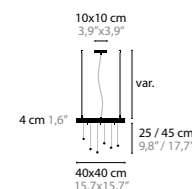

12650 > 12653 H9