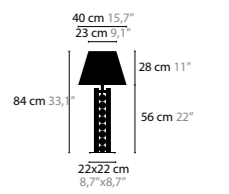

13260 > 13263 T1