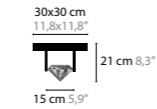

ELEMENTS OF LOVE
DESIGN BY COEN MUNSTERS

10510 / 10511 H1

10514 / 10515 H2

10518 / 10519 H3

10524 / 10525 H5

10530 / 10531 H5L

10540 / 10541 H8L

10550 / 10551 W1

10554 / 10555 W1 XL

10580 C1

10584 C1 XL

10590 S1

10560 T1

10570 F1

ELEMENTS OF LOVE H1 WITH CRYSTAL ELEMENT

10510 COLORS 00 01 02 05 10 12 16 BASE 1 X GY6.35 / 12V / MAX. 35W
10511 LED COLORS 00 01 02 05 10 12 16 BASE 1 X 4,5W / 2700K

ELEMENTS OF LOVE H2 WITH CRYSTAL ELEMENT

10514 COLORS 00 01 02 05 10 12 16 BASE 2 X GY6.35 / 12V / MAX. 35W
10515 LED COLORS 00 01 02 05 10 12 16 BASE 2 X 4,5W / 2700K

ELEMENTS OF LOVE H3 WITH CRYSTAL ELEMENT

10518 COLORS 00 01 02 05 10 12 16 BASE 3 X GY6.35 / 12V / MAX. 35W
10519 LED COLORS 00 01 02 05 10 12 16 BASE 3 X 4,5W / 2700K

ELEMENTS OF LOVE H5 WITH CRYSTAL ELEMENT

10524 COLORS 00 01 02 05 10 12 16 BASE 5 X GY6.35 / 12V / MAX. 35W
10525 LED COLORS 00 01 02 05 10 12 16 BASE 5 X 4,5W / 2700K

ELEMENTS OF LOVE H5L WITH CRYSTAL ELEMENT

10530 COLORS 00 01 02 05 10 12 16 BASE 5 X GY6.35 / 12V / MAX. 35W
10531 LED COLORS 00 01 02 05 10 12 16 BASE 5 X 4,5W / 2700K

ELEMENTS OF LOVE H8L WITH CRYSTAL ELEMENT

10540 COLORS 00 01 02 05 10 12 16 BASE 8 X GY6.35 / 12V / MAX. 35W
10541 LED COLORS 00 01 02 05 10 12 16 BASE 8 X 4,5W / 2700K

1. **COLORS**
2. 00 BRILLIANT BRASS
   - 01 SATIN BRASS
   - 02 CHROME
   - 05 BRONZE
   - 10 BLACK MATT
   - 12 BLACK GLOSSY
   - 16 MATT NICKEL

ELEMENTS OF LOVE W1 WITH CRYSTAL ELEMENT

10550 COLORS 00 01 02 05 10 12 16 BASE 1 X GY6.35 / 12V / MAX. 35W
10551 LED COLORS 00 01 02 05 10 12 16 BASE 1 X 4,5W / 2700K

ELEMENTS OF LOVE W1 XL WITH CRYSTAL ELEMENT

10554 COLORS 00 01 02 05 10 12 16 BASE 1 X GY6.35 / 12V / MAX. 35W
10555 LED COLORS 00 01 02 05 10 12 16 BASE 1 X 4,5W / 2700K

ELEMENTS OF LOVE C1 WITH CRYSTAL ELEMENT

10580 LED COLORS 00 01 02 05 10 12 16 BASE 1 X 6,5W / 2700K

ELEMENTS OF LOVE C1 XL WITH CRYSTAL ELEMENT

10584 LED COLORS 00 01 02 05 10 12 16 BASE 1 X 6,5W / 2700K

ELEMENTS OF LOVE S1 WITH CRYSTAL ELEMENT