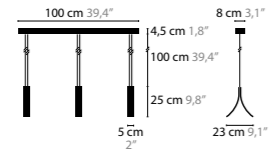

13722 H3 XL

13720 H3