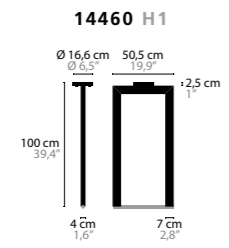

CONNECT
DESIGN BY STAN MAES

CONNECT H1 1X S145 220V
14460 COLORS 32

COLORS 32 BLACK STRUCTURE

GENERAL INFORMATION:
- DIMMABLE
- DELIVERED WITHOUT LIGHT SOURCE