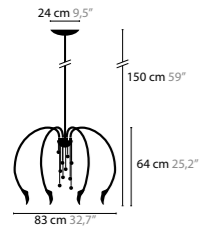

10334 / 10335 H10

CHILL OUT
DESIGN BY COEN MUNSTERS

10310 / 10311 H6