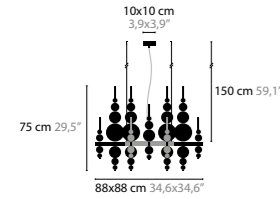

TEARS FROM MOON
DESIGN BY COEN MUNSTERS

13090 > 13093 H20+9