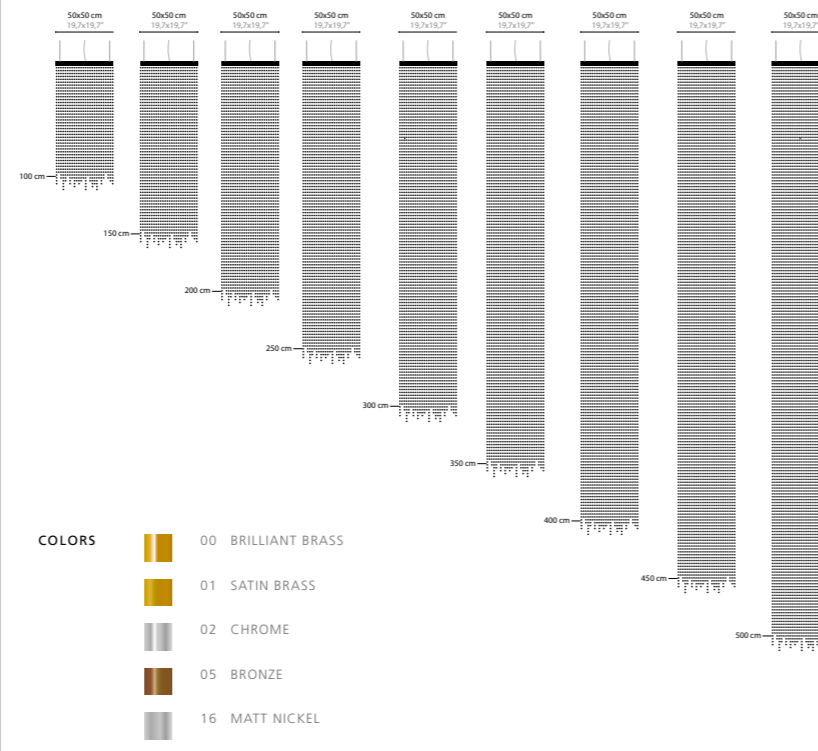

13440 > 13466

GENERAL INFORMATION: - OTHER COLORS ON REQUEST