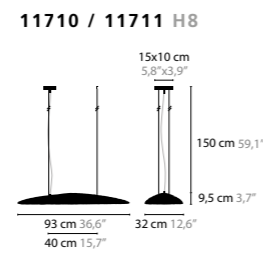

NIGHT IN PARIS GLASS IS A HANDMADE COMPOSITION OF LINES OF GLASS WITH OPEN SPACES AND EVERY PIECE OF GLASS IS UNIQUE. THE OPEN SPACES, ALSO WITH SILVER COATING, LETS LIGHT THROUGH THE GLASS, WHICH GIVES AN EXCELLENT GLOW AND EFFECT. NIGHT IN PARIS IS AVAILABLE WITH CLEAR AND SILVER GLASS.

NIGHT IN PARIS H8 BASE: 8 X G9 / 220V / MAX. 40W
11710 CLEAR GLASS COLORS 00 01 02 05 16
11711 SILVER GLASS COLORS 00 01 02 05 16

NIGHT IN PARIS H10 BASE: 10 X G9 / 220V / MAX. 40W
11720 CLEAR GLASS COLORS 00 01 02 05 16
11721 SILVER GLASS COLORS 00 01 02 05 16

1. COLORS
2. 00 BRILLIANT BRASS
   - 01 SATIN BRASS
   - 02 CHROME
   - 05 BRONZE
   - 16 MATT NICKEL

GENERAL INFORMATION: - ALL GLASS IS ITALIAN HANDMADE AND EVERY PIECE IS UNIQUE
- OTHER COLORS FOR METAL PARTS ON REQUEST