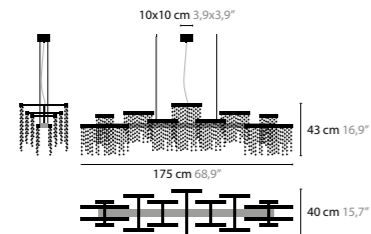

10940 > 10942 H18

FROZEN EYES H C		LED 18W / 24V / 2250 LUMEN
10910	WITH CRYSTAL	COLORS 00 01 02 05 10 12 13 14 16
10911	WITH SPECTRA® CRYSTAL	COLORS 00 01 02 05 10 12 13 14 16
10912	WITH SWAROVSKI® STRASS®	COLORS 00 01 02 05 10 12 13 14 16

FROZEN EYES H CXL		LED 18W / 24V / 2250 LUMEN
10916	WITH CRYSTAL	COLORS 00 01 02 05 10 12 13 14 16
10917	WITH SPECTRA® CRYSTAL	COLORS 00 01 02 05 10 12 13 14 16
10918	WITH SWAROVSKI® STRASS®	COLORS 00 01 02 05 10 12 13 14 16

FROZEN EYES HXL C		LED 27W / 24V / 3375 LUMEN
10922	WITH CRYSTAL	COLORS 00 01 02 05 10 12 13 14 16
10923	WITH SPECTRA® CRYSTAL	COLORS 00 01 02 05 10 12 13 14 16
10924	WITH SWAROVSKI® STRASS®	COLORS 00 01 02 05 10 12 13 14 16

FROZEN EYES HXL CXL		LED 27W / 24V / 3375 LUMEN
10928	WITH CRYSTAL	COLORS 00 01 02 05 10 12 13 14 16
10929	WITH SPECTRA® CRYSTAL	COLORS 00 01 02 05 10 12 13 14 16
10930	WITH SWAROVSKI® STRASS®	COLORS 00 01 02 05 10 12 13 14 16

FROZEN EYES H10		LED 38W / 24V / 4750 LUMEN
10934	WITH CRYSTAL	COLORS 00 01 02 05 10 12 13 14 16 FOR COLOR 00, MIDDLE BASE WILL BE SPRAYED SATIN BRASS
10935	WITH SPECTRA® CRYSTAL	COLORS 00 01 02 05 10 12 13 14 16 FOR COLOR 00, MIDDLE BASE WILL BE SPRAYED SATIN BRASS
10936	WITH SWAROVSKI® STRASS®	COLORS 00 01 02 05 10 12 13 14 16 FOR COLOR 00, MIDDLE BASE WILL BE SPRAYED SATIN BRASS

FROZEN EYES H18		LED 85W / 24V / 10625 LUMEN
10940	WITH CRYSTAL	COLORS 00 01 02 05 10 12 13 14 16 FOR COLOR 00, MIDDLE BASE WILL BE SPRAYED SATIN BRASS
10941	WITH SPECTRA® CRYSTAL	COLORS 00 01 02 05 10 12 13 14 16 FOR COLOR 00, MIDDLE BASE WILL BE SPRAYED SATIN BRASS
10942	WITH SWAROVSKI® STRASS®	COLORS 00 01 02 05 10 12 13 14 16 FOR COLOR 00, MIDDLE BASE WILL BE SPRAYED SATIN BRASS

COLORS		
00	BRILLIANT BRASS	
01	SATIN BRASS	
02	CHROME	
05	BRONZE	
10	BLACK MATT	
12	BLACK GLOSSY	
13	WHITE GLOSSY	
14	WHITE MATT	
16	MATT NICKEL	

GENERAL INFORMATION: - DIMMABLE
- OTHER COLORS ON REQUEST

10946 / 10948 W1 S C

10952 / 10954 W1 S CXL

10958 / 10960 W1 M C

10964 / 10966 W1 M CXL

10970 / 10972 W1 L C

10976 / 10978 W1 L CXL

10982 / 10984 W1 WALLPANEL

FROZEN EYES W1 S C		LED 3W / 24V / 375 LUMEN
10946	WITH CRYSTAL	COLORS 00 01 02 05 10 12 13 14 16
10947	WITH SPECTRA® CRYSTAL	COLORS 00 01 02 05 10 12 13 14 16
10948	WITH SWAROVSKI® STRASS®	COLORS 00 01 02 05 10 12 13 14 16

FROZEN EYES W1 S CXL		LED 3W / 24V / 375 LUMEN
10952	WITH CRYSTAL	COLORS 00 01 02 05 10 12 13 14 16
10953	WITH SPECTRA® CRYSTAL	COLORS 00 01 02 05 10 12 13 14 16
10954	WITH SWAROVSKI® STRASS®	COLORS 00 01 02 05 10 12 13 14 16

FROZEN EYES W1 M C		LED 5W / 24V / 625 LUMEN
10958	WITH CRYSTAL	COLORS 00 01 02 05 10 12 13 14 16
10959	WITH SPECTRA® CRYSTAL	COLORS 00 01 02 05 10 12 13 14 16
10960	WITH SWAROVSKI® STRASS®	COLORS 00 01 02 05 10 12 13 14 16

FROZEN EYES W1 M CXL		LED 5W / 24V / 625 LUMEN
10964	WITH CRYSTAL	COLORS 00 01 02 05 10 12 13 14 16
10965	WITH SPECTRA® CRYSTAL	COLORS 00 01 02 05 10 12 13 14 16
10966	WITH SWAROVSKI® STRASS®	COLORS 00 01 02 05 10 12 13 14 16

FROZEN EYES W1 L C		LED 8W / 24V / 1000 LUMEN
10970	WITH CRYSTAL	COLORS 00 01 02 05 10 12 13 14 16
10971	WITH SPECTRA® CRYSTAL	COLORS 00 01 02 05 10 12 13 14 16
10972	WITH SWAROVSKI® STRASS®	COLORS 00 01 02 05 10 12 13 14 16