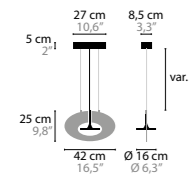

EYE IN THE SKY

DESIGN BY RENÉE PLOEGMAKERS

14600 / 14601 H1 MINI