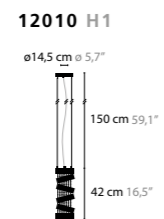

SECRET CLUB
DESIGN BY COEN MUNSTERS

SECRET CLUB H1 BASE: 1 X GU10 / 220V / MAX. 50W
12010 WITH SWAROVSKI® STRASS® COLORS 02

COLORS 02 CHROME

SEE, OR DON'T SEE
THE CRYSTALS
PLAYING INSIDE.
IT'S A SECRET.
LOOK INTO
THE OPEN SPACES
AND TRY TO SEE WHAT
YOU WANT TO SEE.