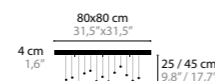

12678 > 12681 C9