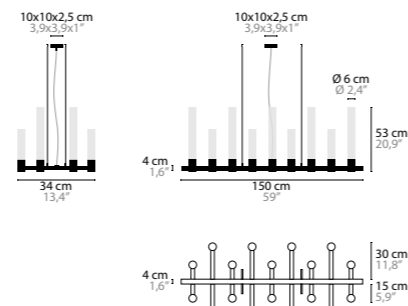

INFINITY
DESIGN BY COEN MUNSTERS

14570 H12

14572 H14

14574 H18

14571 H12

14573 H14

INFINITY H12 BASE: 12 X GU10 / 220V / MAX. 50W
14570 35CM COLORS 00 01 02 05 10 12 13 14 16
14571 53CM COLORS 00 01 02 05 10 12 13 14 16

INFINITY H14 BASE: 14 X GU10 / 220V / MAX. 50W
14572 35CM COLORS 00 01 02 05 10 12 13 14 16
14573 53CM COLORS 00 01 02 05 10 12 13 14 16

INFINITY H18 BASE: 18 X GU10 / 220V / MAX. 50W
14574 35CM + 53CM COLORS 00 01 02 05 10 12 13 14 16

1. **COLORS**
2. 00 BRILLIANT BRASS
   - 01 SATIN BRASS
   - 02 CHROME
   - 05 BRONZE
   - 10 BLACK MATT
   - 12 BLACK GLOSSY
   - 13 WHITE GLOSSY
   - 14 WHITE MATT
   - 16 MATT NICKEL

GENERAL INFORMATION: - DIMMABLE
- OTHER SIZES AND COLORS ON REQUEST
- CRYSTAL CHAINS INCLUDED. CUSTOMER'S CHOICE WHETHER TO USE THEM

INFINITY