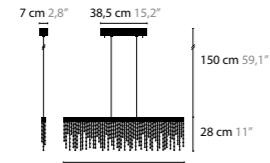

10916 > 10918 H CXL