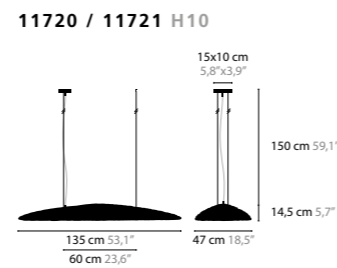

11721
SILVER GLASS

NIGHT IN PARIS GLASS IS A HANDMADE COMPOSITION OF LINES OF GLASS WITH OPEN SPACES AND EVERY PIECE OF GLASS IS UNIQUE. THE OPEN SPACES, ALSO WITH SILVER COATING, LETS LIGHT THROUGH THE GLASS, WHICH GIVES AN EXCELLENT GLOW AND EFFECT. NIGHT IN PARIS IS AVAILABLE WITH CLEAR AND SILVER GLASS.

NIGHT IN PARIS H8 BASE: 8 X G9 / 220V / MAX. 40W
11710 CLEAR GLASS COLORS 00 01 02 05 16
11711 SILVER GLASS COLORS 00 01 02 05 16

NIGHT IN PARIS H10 BASE: 10 X G9 / 220V / MAX. 40W
11720 CLEAR GLASS COLORS 00 01 02 05 16
11721 SILVER GLASS COLORS 00 01 02 05 16

1. COLORS
2. 00 BRILLIANT BRASS
   - 01 SATIN BRASS
   - 02 CHROME
   - 05 BRONZE
   - 16 MATT NICKEL

GENERAL INFORMATION: - ALL GLASS IS ITALIAN HANDMADE AND EVERY PIECE IS UNIQUE
- OTHER COLORS FOR METAL PARTS ON REQUEST