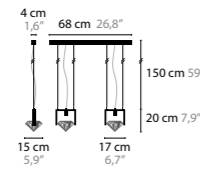

10514 / 10515 H2