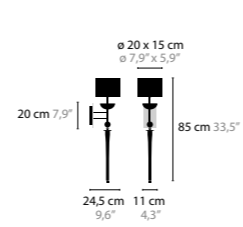

12850 / 12851 W1

12811

SWEET SYMPHONY H1 BASE: 1 X GU10 / 220V / MAX. 50W

1. **12810** BLACK GLASS   COLORS 00 01 02 05 10 12 16
   12811 CLEAR GLASS   COLORS 00 01 02 05 10 12 16

SWEET SYMPHONY H3 BASE: 3 X GU10 / 220V / MAX. 50W

1. **12820** BLACK GLASS   COLORS 00 01 02 05 10 12 16
   12821 CLEAR GLASS   COLORS 00 01 02 05 10 12 16

SWEET SYMPHONY H5 BASE: 5 X GU10 / 220V / MAX. 50W

1. **12830** BLACK GLASS   COLORS 00 01 02 05 10 12 16
   12831 CLEAR GLASS   COLORS 00 01 02 05 10 12 16

SWEET SYMPHONY H9 BASE: 9 X E27 / 220V / MAX. 40W

1. **12840** CLEAR GLASS   COLORS 00 01 02 05 10 12 16   SHADE 301 310 320 377 391

SWEET SYMPHONY W1 BASE: 1 X E27 / 220V / MAX. 40W

1. **12850** BLACK GLASS   COLORS 00 01 02 05 10 12 16   SHADE 301 310 320 377 391
   12851 CLEAR GLASS   COLORS 00 01 02 05 10 12 16   SHADE 301 310 320 377 391

1. **SHADE**
2. 301 WHITE
   - 310 CREME
   - 320 BLACK
   - 377 BROWN
   - 391 RED
3. **COLORS**
4. 00 BRILLIANT BRASS
   - 01 SATIN BRASS
   - 02 CHROME
   - 05 BRONZE
   - 10 BLACK MATT
   - 12 BLACK GLOSSY
   - 16 MATT NICKEL

GENERAL INFORMATION:

- ORGANZA SHADES
- OTHER COLORS ON REQUEST
- GLASS BALLS: OPTICAL GLASS