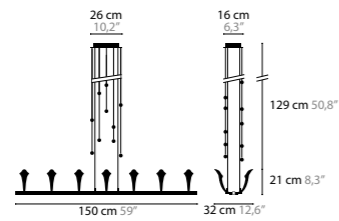

CHILL OUT
DESIGN BY COEN MUNSTERS

CHILL OUT H6 BASE: 6 X G9 / 220V / MAX. 40W

10310 WITHOUT CRYSTAL COLORS 00 01 02 05 10 12 16
10311 WITH 10 SWAROVSKI® STRASS® BALLS COLORS 00 01 02 05 10 12 16

CHILL OUT H8 BASE: 8 X G9 / 220V / MAX. 40W

10322 WITHOUT CRYSTAL COLORS 00 01 02 05 10 12 16
10323 WITH 10 SWAROVSKI® STRASS® BALLS COLORS 00 01 02 05 10 12 16

CHILL OUT H6 BASE: 6 X G9 / 220V / MAX. 40W

10316 WITHOUT CRYSTAL COLORS 00 01 02 05 10 12 16
10317 WITH 10 SWAROVSKI® STRASS® BALLS COLORS 00 01 02 05 10 12 16

CHILL OUT H12 BASE: 12 X G9 / 220V / MAX. 40W

10328 WITHOUT CRYSTAL COLORS 00 01 02 05 10 12 16
10329 WITH 10 SWAROVSKI® STRASS® BALLS COLORS 00 01 02 05 10 12 16

CHILL OUT H10 BASE: 10 X G9 / 220V / MAX. 40W

10334 WITHOUT CRYSTAL COLORS 00 01 02 05 10 12 16
10335 WITH 10 SWAROVSKI® STRASS® BALLS COLORS 00 01 02 05 10 12 16

CHILL OUT H14 BASE: 14 X G9 / 220V / MAX. 40W

10340 WITHOUT CRYSTAL COLORS 00 01 02 05 10 12 16
10341 WITH 10 SWAROVSKI® STRASS® BALLS COLORS 00 01 02 05 10 12 16

CHILL OUT C5 BASE: 5 X G9 / 220V / MAX. 40W

10380 WITHOUT CRYSTAL COLORS 00 01 02 05 10 12 16

CHILL OUT W1 BASE: 1 X G9 / 220V / MAX. 40W

10360 WITHOUT CRYSTAL COLORS 00 01 02 05 10 12 16

1. **COLORS**
2. 00 BRILLIANT BRASS
   - 01 SATIN BRASS
   - 02 CHROME
   - 05 BRONZE
   - 10 BLACK MATT
   - 12 BLACK GLOSSY
   - 16 MATT NICKEL