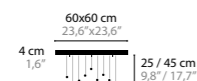

12674 > 12677 C9