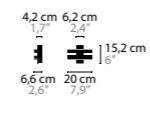

ARTYS
DESIGN BY COEN MUNSTERS

14325 W1+1

ARTYS H4
14310 BASE: LED 28W / 24V / 2700K / 3050 LUMEN
COLORS 32 33

ARTYS H5
14320 BASE: LED 34W / 24V / 2700K / 3710 LUMEN
COLORS 32 33

ARTYS CROSS
14321 BASE: LED 14,4W / 24V / 2700K / 1572 LUMEN
COLORS 32 33

ARTYS FLEX
14323 BASE: LED 48W / 24V / 2700K / 5240 LUMEN
COLORS 32 33

ARTYS W1+1
14325 BASE: LED 7V / 24W / 2700K / 80 LUMEN
COLORS 32 33

COLORS

- 32 BLACK STRUCTURE
- 33 WHITE STRUCTURE

GENERAL INFORMATION: - DIMMABLE
- OTHER COLORS ON REQUEST