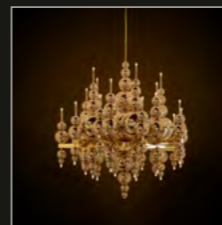

LEADER

FOR FASCINATING PEOPLE
COSMOPOLITAN LUXURY LIGHTING

CATALOGUE NR 19

COSMOPOLITAN LUXURY LIGHTING

COLLECTION

CUSTOMISING

BESPOKE

CONTRACT & HOSPITALITY