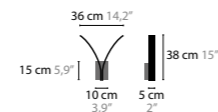

STREAM H1 LED 7W / 24V / 2700K / 385 LUMEN
13710 COLORS 02 16 32 33

STREAM H1 XL LED 7W / 24V / 2700K / 385 LUMEN
13712 COLORS 02 16 32 33

STREAM H3 LED 3 X 7W / 24V / 2700K / 1155 LUMEN
13720 COLORS 02 16 32 33

STREAM H3 XL LED 3 X 7W / 24V / 2700K / 1155 LUMEN
13722 COLORS 02 16 32 33

STREAM H5 LED 5 X 7W / 24V / 2700K / 1925 LUMEN
13730 COLORS 02 16 32 33

STREAM H5 XL LED 5 X 7W / 24V / 2700K / 1925 LUMEN
13732 COLORS 02 16 32 33

STREAM H7 LED 7 X 7W / 24V / 2700K / 2695 LUMEN
13740 COLORS 02 16 32 33

STREAM H7 XL LED 7 X 7W / 24V / 2700K / 2695 LUMEN
13742 COLORS 02 16 32 33

STREAM W1 LED 7W / 24V / 2700K / 385 LUMEN
13770 COLORS 02 16 32 33

STREAM W1 XL LED 7W / 24V / 2700K / 385 LUMEN
13772 COLORS 02 16 32 33

STREAM W2 LED 2 X 7W / 24V / 2700K / 770 LUMEN
13780 COLORS 02 16 32 33

STREAM W2 XL LED 2 X 7W / 24V / 2700K / 770 LUMEN
13782 COLORS 02 16 32 33

STREAM F2 XL LED 2 X 7W / 24V / 2700K / 770 LUMEN
13790 COLORS 02 16 32 33