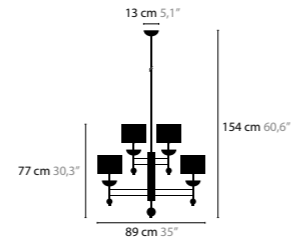

SWEET SYMPHONY
DESIGN BY COEN MUNSTERS

12810 / 12811 H1

12820 / 12821 H3

12830 / 12831 H5

12840 H9

12850 / 12851 W1

SWEET SYMPHONY H1 BASE: 1 X GU10 / 220V / MAX. 50W

1. **12810** BLACK GLASS   COLORS 00 01 02 05 10 12 16
   12811 CLEAR GLASS   COLORS 00 01 02 05 10 12 16

SWEET SYMPHONY H3 BASE: 3 X GU10 / 220V / MAX. 50W

1. **12820** BLACK GLASS   COLORS 00 01 02 05 10 12 16
   12821 CLEAR GLASS   COLORS 00 01 02 05 10 12 16

SWEET SYMPHONY H5 BASE: 5 X GU10 / 220V / MAX. 50W

1. **12830** BLACK GLASS   COLORS 00 01 02 05 10 12 16
   12831 CLEAR GLASS   COLORS 00 01 02 05 10 12 16

SWEET SYMPHONY H9 BASE: 9 X E27 / 220V / MAX. 40W

1. **12840** CLEAR GLASS   COLORS 00 01 02 05 10 12 16   SHADE 301 310 320 377 391

SWEET SYMPHONY W1 BASE: 1 X E27 / 220V / MAX. 40W

1. **12850** BLACK GLASS   COLORS 00 01 02 05 10 12 16   SHADE 301 310 320 377 391
   12851 CLEAR GLASS   COLORS 00 01 02 05 10 12 16   SHADE 301 310 320 377 391

1. **SHADE**
2. 301 WHITE
   - 310 CREME
   - 320 BLACK
   - 377 BROWN
   - 391 RED
3. **COLORS**
4. 00 BRILLIANT BRASS
   - 01 SATIN BRASS
   - 02 CHROME
   - 05 BRONZE
   - 10 BLACK MATT
   - 12 BLACK GLOSSY
   - 16 MATT NICKEL

GENERAL INFORMATION:

- ORGANZA SHADES
- OTHER COLORS ON REQUEST
- GLASS BALLS: OPTICAL GLASS

12840