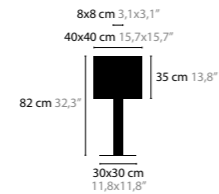

13348 / 13349 T1 XL