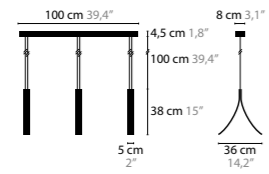

STREAM

DESIGN BY COEN MUNSTERS

13772 W1 XL

STREAM H1 LED 7W / 24V / 2700K / 385 LUMEN
13710 COLORS 02 16 32 33

STREAM H1 XL LED 7W / 24V / 2700K / 385 LUMEN
13712 COLORS 02 16 32 33

STREAM H3 LED 3 X 7W / 24V / 2700K / 1155 LUMEN
13720 COLORS 02 16 32 33

STREAM H3 XL LED 3 X 7W / 24V / 2700K / 1155 LUMEN
13722 COLORS 02 16 32 33

STREAM H5 LED 5 X 7W / 24V / 2700K / 1925 LUMEN
13730 COLORS 02 16 32 33

STREAM H5 XL LED 5 X 7W / 24V / 2700K / 1925 LUMEN
13732 COLORS 02 16 32 33

STREAM H7 LED 7 X 7W / 24V / 2700K / 2695 LUMEN
13740 COLORS 02 16 32 33

STREAM H7 XL LED 7 X 7W / 24V / 2700K / 2695 LUMEN
13742 COLORS 02 16 32 33

STREAM W1 LED 7W / 24V / 2700K / 385 LUMEN
13770 COLORS 02 16 32 33

STREAM W1 XL LED 7W / 24V / 2700K / 385 LUMEN
13772 COLORS 02 16 32 33

STREAM W2 LED 2 X 7W / 24V / 2700K / 770 LUMEN
13780 COLORS 02 16 32 33

STREAM W2 XL LED 2 X 7W / 24V / 2700K / 770 LUMEN
13782 COLORS 02 16 32 33

STREAM F2 XL LED 2 X 7W / 24V / 2700K / 770 LUMEN
13790 COLORS 02 16 32 33

1. **COLORS**
2. 02 CHROME
   - 16 MATT NICKEL
   - 32 BLACK STRUCTURE
   - 33 WHITE STRUCTURE

GENERAL INFORMATION: - ALL MODELS DIMMABLE, ART. 13770 AND 13772 DIMMABLE BY USING MORE THAN ONE PIECE