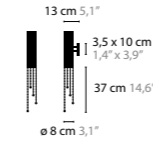

12300 > 12309 W1+1