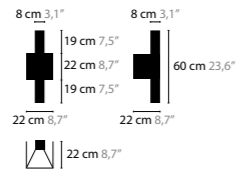

13320 / 13321 W1+2