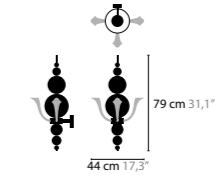

13240 > 13243 W3