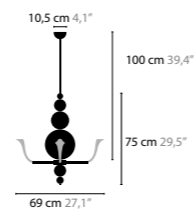

13240 > 13243 W3

13260 > 13263 T1

13030 > 13033 H4

13050 > 13053 H5

TEARS FROM MOON H20+9 BASE: 20 X G4 / 12V / MAX. 10W - DOWNLIGHT: 9 X LED 3.2W / 2700K WITH SEPARATE ON-OFF SWITCH

13090	WHITE HANDMADE GLASS BALLS	COLORS	00 01 02 05 10 12 13
13091	BLACK HANDMADE GLASS BALLS	COLORS	00 01 02 05 10 12 13
13092	SILVER HANDMADE GLASS BALLS	COLORS	00 01 02 05 10 12 13
13093	GOLD HANDMADE GLASS BALLS	COLORS	00 01 02 05 10 12 13