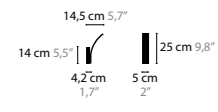

STREAM

DESIGN BY COEN MUNSTERS

STREAM H1 LED 7W / 24V / 2700K / 385 LUMEN
13710 COLORS 02 16 32 33

STREAM H1 XL LED 7W / 24V / 2700K / 385 LUMEN
13712 COLORS 02 16 32 33

STREAM H3 LED 3 X 7W / 24V / 2700K / 1155 LUMEN
13720 COLORS 02 16 32 33

STREAM H3 XL LED 3 X 7W / 24V / 2700K / 1155 LUMEN
13722 COLORS 02 16 32 33

STREAM H5 LED 5 X 7W / 24V / 2700K / 1925 LUMEN
13730 COLORS 02 16 32 33

STREAM H5 XL LED 5 X 7W / 24V / 2700K / 1925 LUMEN
13732 COLORS 02 16 32 33

STREAM H7 LED 7 X 7W / 24V / 2700K / 2695 LUMEN
13740 COLORS 02 16 32 33

STREAM H7 XL LED 7 X 7W / 24V / 2700K / 2695 LUMEN
13742 COLORS 02 16 32 33

STREAM W1 LED 7W / 24V / 2700K / 385 LUMEN
13770 COLORS 02 16 32 33

STREAM W1 XL LED 7W / 24V / 2700K / 385 LUMEN
13772 COLORS 02 16 32 33

STREAM W2 LED 2 X 7W / 24V / 2700K / 770 LUMEN
13780 COLORS 02 16 32 33

STREAM W2 XL LED 2 X 7W / 24V / 2700K / 770 LUMEN
13782 COLORS 02 16 32 33

STREAM F2 XL LED 2 X 7W / 24V / 2700K / 770 LUMEN
13790 COLORS 02 16 32 33

1. **COLORS**
2. 02 CHROME
   - 16 MATT NICKEL
   - 32 BLACK STRUCTURE
   - 33 WHITE STRUCTURE

GENERAL INFORMATION: - ALL MODELS DIMMABLE, ART. 13770 AND 13772 DIMMABLE BY USING MORE THAN ONE PIECE