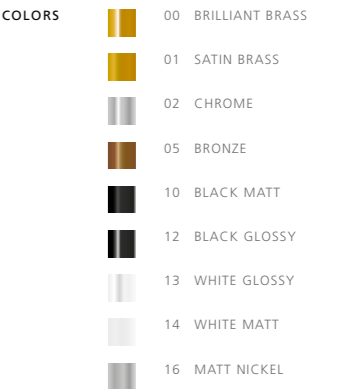

INFINITY H8 BASE: 8 X GU10 / 220V / MAX. 50W
14535 3 X 40 CM, 3 X 60 CM, 2 X 90 CM
COLORS 00 01 02 05 10 12 13 14 16

INFINITY H12 BASE: 12 X GU10 / 220V / MAX. 50W
14536 4 X 40 CM, 4 X 60 CM, 4 X 90 CM
COLORS 00 01 02 05 10 12 13 14 16

INFINITY H16 BASE: 16 X GU10 / 220V / MAX. 50W
14537 4 X 40 CM, 5 X 60 CM, 5 X 90 CM, 2 X 145 CM
COLORS 00 01 02 05 10 12 13 14 16

INFINITY H1 BASE: 1 X GU10 / 220V / MAX. 50W
14528 25 CM TUBE COLORS 00 01 02 05 10 12 13 14 16
14529 40 CM TUBE COLORS 00 01 02 05 10 12 13 14 16
14530 60 CM TUBE COLORS 00 01 02 05 10 12 13 14 16
14531 90 CM TUBE COLORS 00 01 02 05 10 12 13 14 16
14532 145 CM TUBE COLORS 00 01 02 05 10 12 13 14 16

GENERAL INFORMATION: - DIMMABLE
- OTHER SIZES AND COLORS ON REQUESTS