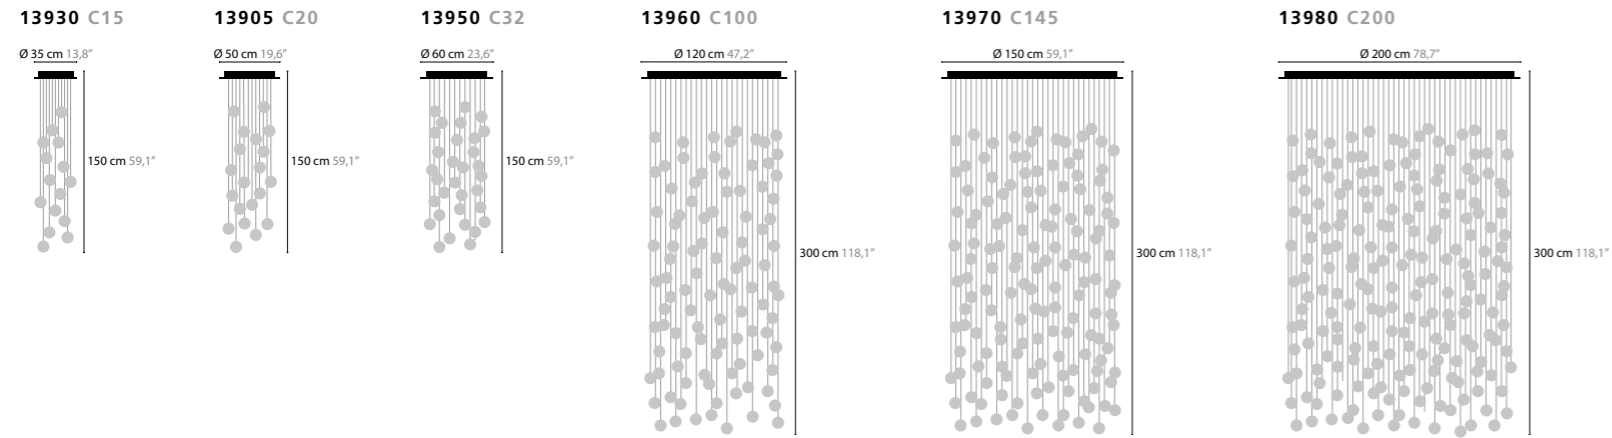

BALLROOM
DESIGN BY COEN MUNSTERS

BALLROOM C15   BASE: 15 X LED / 24V / 2W / 1620LM
13930   COLORS 00 01 02 05 10 14 16

BALLROOM C20   BASE: 20 X LED / 24V / 2W / 2160LM
13905   COLORS 00 01 02 05 10 14 16

BALLROOM C32   BASE: 32 X LED / 24V / 2W / 3456LM
13950   COLORS 00 01 02 05 10 14 16

BALLROOM C100   BASE: 100 X LED / 24V / 2W / 10800LM
13960   COLORS 00 01 02 05 10 14 16

BALLROOM C145   BASE: 145 X LED / 24V / 2W / 15660LM
13970   COLORS 00 01 02 05 10 14 16

BALLROOM C200   BASE: 200 X LED / 24V / 2W / 21600LM
13980   COLORS 00 01 02 05 10 14 16

1. **COLORS**
2. 00 BRILLIANT BRASS
   - 01 SATIN BRASS
   - 02 CHROME
   - 05 BRONZE
   - 10 BLACK MATT
   - 14 WHITE MATT
   - 16 MATT NICKEL
   - 32 BLACK STRUCTURE

GENERAL INFORMATION: - FOR MOST POSSIBLE FLEXIBILITY AND STRAIGHT HANGING OF CABLES WE USE TRANSPARENT SILICON CABLE
- ALL FIXTURES DIMMABLE