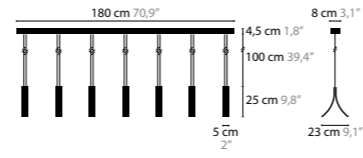

13742 H7 XL

13740 H7