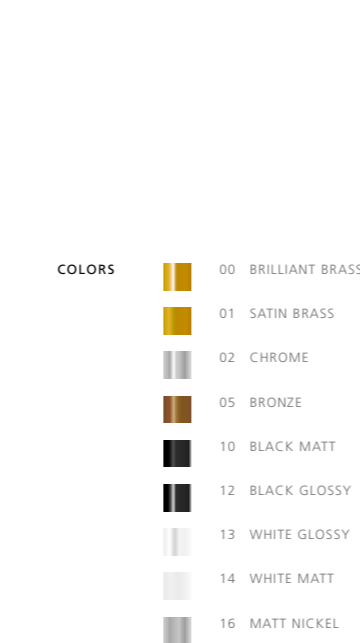

INFINITY
DESIGN BY COEN MUNSTERS

INFINITY H6+1 BASE: 7 X GU10 / 220V / MAX. 50W
14553 35CM COLORS 00 01 02 05 10 12 13 14 16
14554 53CM COLORS 00 01 02 05 10 12 13 14 16

INFINITY H9+1 BASE: 10 X GU10 / 220V / MAX. 50W
14555 35CM COLORS 00 01 02 05 10 12 13 14 16
14556 53CM COLORS 00 01 02 05 10 12 13 14 16

INFINITY H12+1 BASE: 13 X GU10 / 220V / MAX. 50W
14557 35CM COLORS 00 01 02 05 10 12 13 14 16
14558 53CM COLORS 00 01 02 05 10 12 13 14 16

INFINITY H15+1 BASE: 16 X GU10 / 220V / MAX. 50W
14561 35CM COLORS 00 01 02 05 10 12 13 14 16
14563 53CM COLORS 00 01 02 05 10 12 13 14 16

INFINITY W1 BASE: 1 X GU10 / 220V / MAX. 50W
14519 35CM COLORS 00 01 02 05 10 12 13 14 16
14521 53CM COLORS 00 01 02 05 10 12 13 14 16

INFINITY W2 BASE: 2 X GU10 / 220V / MAX. 50W
14523 35CM COLORS 00 01 02 05 10 12 13 14 16
14525 53CM COLORS 00 01 02 05 10 12 13 14 16

GENERAL INFORMATION: - DIMMABLE
- OTHER SIZES AND COLORS ON REQUEST
- CRYSTAL CHAINS INCLUDED. CUSTOMER'S CHOICE WHETHER TO USE THEM (14553/14554/14555/14556/14557/14558/14561/14563/14519/14521/14523/14525)

INFINITY H8 BASE: 8 X GU10 / 220V / MAX. 50W
14535 3 X 40 CM, 3 X 60 CM, 2 X 90 CM
COLORS 00 01 02 05 10 12 13 14 16

INFINITY H12 BASE: 12 X GU10 / 220V / MAX. 50W
14536 4 X 40 CM, 4 X 60 CM, 4 X 90 CM
COLORS 00 01 02 05 10 12 13 14 16

INFINITY H16 BASE: 16 X GU10 / 220V / MAX. 50W
14537 4 X 40 CM, 5 X 60 CM, 5 X 90 CM, 2 X 145 CM
COLORS 00 01 02 05 10 12 13 14 16

INFINITY H1 BASE: 1 X GU10 / 220V / MAX. 50W
14528 25 CM TUBE COLORS 00 01 02 05 10 12 13 14 16
14529 40 CM TUBE COLORS 00 01 02 05 10 12 13 14 16
14530 60 CM TUBE COLORS 00 01 02 05 10 12 13 14 16
14531 90 CM TUBE COLORS 00 01 02 05 10 12 13 14 16
14532 145 CM TUBE COLORS 00 01 02 05 10 12 13 14 16

GENERAL INFORMATION: - DIMMABLE
- OTHER SIZES AND COLORS ON REQUESTS