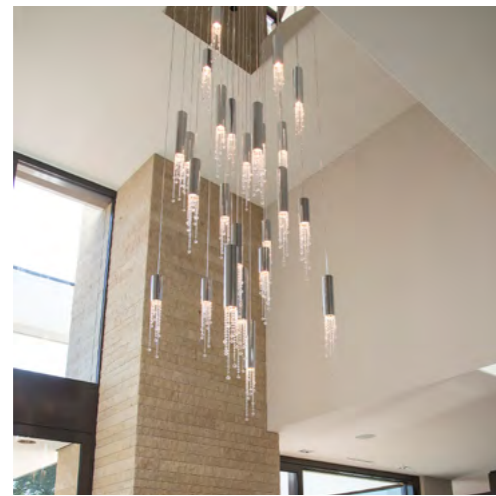

SEXY CRYSTALS

1