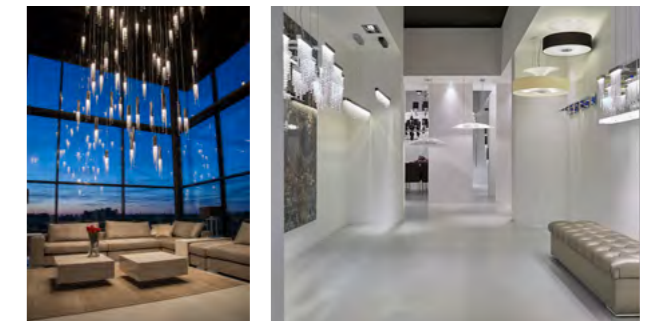

INSPIRATION CENTRE

The Ifari headquarters are based in Beek en Donk, the Netherlands, where people can enjoy the Ifari collection in the fascinating Inspiration Centre. Alongside our general collection, this is the place to discover our endless possibilities for customisation.

Guests can enjoy drinks while listening to lounge music and witnessing the extraordinary surroundings. An incredible surprise appears around every corner, resulting in the optimal environment for contemplating the magnificent Ifari light collection.

Be welcomed to Ifari and explore all possibilities.

Watch the video of our Inspiration Centre