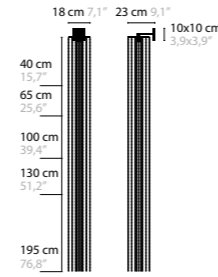

11910 > 11936 W1

OPUS C5+1 BASE: 1 X GU10 / 220V / MAX. 50W BASE: 5 X G9 / 220V / MAX. 40W

11990	CRYSTAL	COLORS	00 01 02 05 10 12 16
11991	SPECTRA® CRYSTAL	COLORS	00 01 02 05 10 12 16
11992	SWAROVSKI® STRASS®	COLORS	00 01 02 05 10 12 16

OPUS C1 BASE: 1 X GU10 / 220V / MAX. 50W

11950	40 CM	CRYSTAL	COLORS	00 01 02 05 10 12 16
11951	40 CM	SPECTRA® CRYSTAL	COLORS	00 01 02 05 10 12 16
11952	40 CM	SWAROVSKI® STRASS®	COLORS	00 01 02 05 10 12 16
11956	65 CM	CRYSTAL	COLORS	00 01 02 05 10 12 16
11957	65 CM	SPECTRA® CRYSTAL	COLORS	00 01 02 05 10 12 16
11958	65 CM	SWAROVSKI® STRASS®	COLORS	00 01 02 05 10 12 16
11962	100 CM	CRYSTAL	COLORS	00 01 02 05 10 12 16
11963	100 CM	SPECTRA® CRYSTAL	COLORS	00 01 02 05 10 12 16
11964	100 CM	SWAROVSKI® STRASS®	COLORS	00 01 02 05 10 12 16
11968	130 CM	CRYSTAL	COLORS	00 01 02 05 10 12 16
11969	130 CM	SPECTRA® CRYSTAL	COLORS	00 01 02 05 10 12 16
11970	130 CM	SWAROVSKI® STRASS®	COLORS	00 01 02 05 10 12 16
11974	195 CM	CRYSTAL	COLORS	00 01 02 05 10 12 16
11975	195 CM	SPECTRA® CRYSTAL	COLORS	00 01 02 05 10 12 16
11976	195 CM	SWAROVSKI® STRASS®	COLORS	00 01 02 05 10 12 16

OPUS W1 BASE: 1 X GU10 / 220V / MAX. 50W

11910	40 CM	CRYSTAL	COLORS	00 01 02 05 10 12 16
11911	40 CM	SPECTRA® CRYSTAL	COLORS	00 01 02 05 10 12 16
11912	40 CM	SWAROVSKI® STRASS®	COLORS	00 01 02 05 10 12 16
11916	65 CM	CRYSTAL	COLORS	00 01 02 05 10 12 16
11917	65 CM	SPECTRA® CRYSTAL	COLORS	00 01 02 05 10 12 16
11918	65 CM	SWAROVSKI® STRASS®	COLORS	00 01 02 05 10 12 16
11922	100 CM	CRYSTAL	COLORS	00 01 02 05 10 12 16
11923	100 CM	SPECTRA® CRYSTAL	COLORS	00 01 02 05 10 12 16
11924	100 CM	SWAROVSKI® STRASS®	COLORS	00 01 02 05 10 12 16
11928	130 CM	CRYSTAL	COLORS	00 01 02 05 10 12 16
11929	130 CM	SPECTRA® CRYSTAL	COLORS	00 01 02 05 10 12 16
11930	130 CM	SWAROVSKI® STRASS®	COLORS	00 01 02 05 10 12 16
11934	195 CM	CRYSTAL	COLORS	00 01 02 05 10 12 16
11935	195 CM	SPECTRA® CRYSTAL	COLORS	00 01 02 05 10 12 16
11936	195 CM	SWAROVSKI® STRASS®	COLORS	00 01 02 05 10 12 16