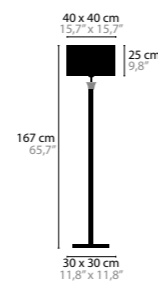

SIDE BY SIDE

DESIGN BY COEN MUNSTERS

14220 H6

14230 H10

14240 W1

14260 T1

14264 T1 XL

14272 T4