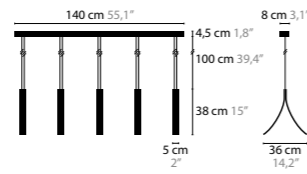

13780 W2

13782 W2 XL