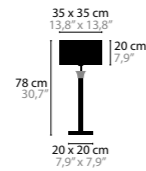

SIDE BY SIDE

DESIGN BY COEN MUNSTERS

14220 H6

14230 H10

14240 W1

14260 T1

14264 T1 XL

14272 T4