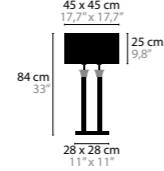

SIDE BY SIDE

DESIGN BY COEN MUNSTERS

14220 H6

14230 H10

14240 W1

14260 T1

14264 T1 XL

14272 T4