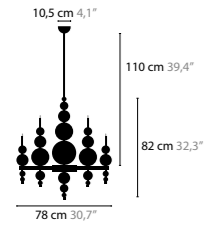

TEARS FROM MOON
DESIGN BY COEN MUNSTERS

13070 > 13073
H12

13110 > 13113
H20 XL