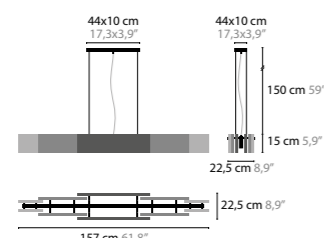

11880 / 11881 C4

11890 / 11891 C16

11810 / 11811 H5

11820 / 11821 H8 XL

11840 CLEAR GLASS

NIGHTLIFE GLASS IS A HANDMADE COMPOSITION OF LINES OF GLASS WITH OPEN SPACES AND EVERY PIECE OF GLASS IS UNIQUE. THE OPEN SPACES, ALSO WITH SILVER COATING, LETS LIGHT THROUGH THE GLASS, WHICH GIVES AN EXCELLENT GLOW AND EFFECT. NIGHTLIFE IS AVAILABLE WITH CLEAR AND SILVER GLASS