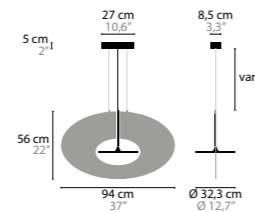

14604 / 14605 H1 GRAND