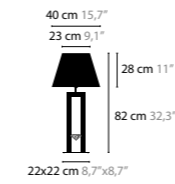

ELEMENTS OF LOVE
DESIGN BY COEN MUNSTERS

10510 / 10511 H1

10514 / 10515 H2

10518 / 10519 H3

10524 / 10525 H5

10530 / 10531 H5L

10540 / 10541 H8L

10550 / 10551 W1

10554 / 10555 W1 XL

10580 C1

10584 C1 XL

10590 S1

10560 T1

10570 F1

ELEMENTS OF LOVE H1 WITH CRYSTAL ELEMENT

10510 COLORS 00 01 02 05 10 12 16 BASE 1 X GY6.35 / 12V / MAX. 35W
10511 LED COLORS 00 01 02 05 10 12 16 BASE 1 X 4,5W / 2700K

ELEMENTS OF LOVE H2 WITH CRYSTAL ELEMENT

10514 COLORS 00 01 02 05 10 12 16 BASE 2 X GY6.35 / 12V / MAX. 35W
10515 LED COLORS 00 01 02 05 10 12 16 BASE 2 X 4,5W / 2700K

ELEMENTS OF LOVE H3 WITH CRYSTAL ELEMENT

10518 COLORS 00 01 02 05 10 12 16 BASE 3 X GY6.35 / 12V / MAX. 35W
10519 LED COLORS 00 01 02 05 10 12 16 BASE 3 X 4,5W / 2700K

ELEMENTS OF LOVE H5 WITH CRYSTAL ELEMENT

10524 COLORS 00 01 02 05 10 12 16 BASE 5 X GY6.35 / 12V / MAX. 35W
10525 LED COLORS 00 01 02 05 10 12 16 BASE 5 X 4,5W / 2700K

ELEMENTS OF LOVE H5L WITH CRYSTAL ELEMENT

10530 COLORS 00 01 02 05 10 12 16 BASE 5 X GY6.35 / 12V / MAX. 35W
10531 LED COLORS 00 01 02 05 10 12 16 BASE 5 X 4,5W / 2700K

ELEMENTS OF LOVE H8L WITH CRYSTAL ELEMENT

10540 COLORS 00 01 02 05 10 12 16 BASE 8 X GY6.35 / 12V / MAX. 35W
10541 LED COLORS 00 01 02 05 10 12 16 BASE 8 X 4,5W / 2700K

1. **COLORS**
2. 00 BRILLIANT BRASS
   - 01 SATIN BRASS
   - 02 CHROME
   - 05 BRONZE
   - 10 BLACK MATT
   - 12 BLACK GLOSSY
   - 16 MATT NICKEL

ELEMENTS OF LOVE W1 WITH CRYSTAL ELEMENT

10550 COLORS 00 01 02 05 10 12 16 BASE 1 X GY6.35 / 12V / MAX. 35W
10551 LED COLORS 00 01 02 05 10 12 16 BASE 1 X 4,5W / 2700K

ELEMENTS OF LOVE W1 XL WITH CRYSTAL ELEMENT

10554 COLORS 00 01 02 05 10 12 16 BASE 1 X GY6.35 / 12V / MAX. 35W
10555 LED COLORS 00 01 02 05 10 12 16 BASE 1 X 4,5W / 2700K

ELEMENTS OF LOVE C1 WITH CRYSTAL ELEMENT

10580 LED COLORS 00 01 02 05 10 12 16 BASE 1 X 6,5W / 2700K

ELEMENTS OF LOVE C1 XL WITH CRYSTAL ELEMENT

10584 LED COLORS 00 01 02 05 10 12 16 BASE 1 X 6,5W / 2700K

ELEMENTS OF LOVE S1 WITH CRYSTAL ELEMENT