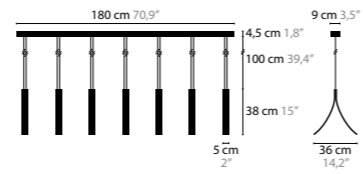

STREAM H1 LED 7W / 24V / 2700K / 385 LUMEN
13710 COLORS 02 16 32 33

STREAM H1 XL LED 7W / 24V / 2700K / 385 LUMEN
13712 COLORS 02 16 32 33

STREAM H3 LED 3 X 7W / 24V / 2700K / 1155 LUMEN
13720 COLORS 02 16 32 33

STREAM H3 XL LED 3 X 7W / 24V / 2700K / 1155 LUMEN
13722 COLORS 02 16 32 33

STREAM H5 LED 5 X 7W / 24V / 2700K / 1925 LUMEN
13730 COLORS 02 16 32 33

STREAM H5 XL LED 5 X 7W / 24V / 2700K / 1925 LUMEN
13732 COLORS 02 16 32 33

STREAM H7 LED 7 X 7W / 24V / 2700K / 2695 LUMEN
13740 COLORS 02 16 32 33

STREAM H7 XL LED 7 X 7W / 24V / 2700K / 2695 LUMEN
13742 COLORS 02 16 32 33

STREAM W1 LED 7W / 24V / 2700K / 385 LUMEN
13770 COLORS 02 16 32 33

STREAM W1 XL LED 7W / 24V / 2700K / 385 LUMEN
13772 COLORS 02 16 32 33

STREAM W2 LED 2 X 7W / 24V / 2700K / 770 LUMEN
13780 COLORS 02 16 32 33

STREAM W2 XL LED 2 X 7W / 24V / 2700K / 770 LUMEN
13782 COLORS 02 16 32 33

STREAM F2 XL LED 2 X 7W / 24V / 2700K / 770 LUMEN
13790 COLORS 02 16 32 33