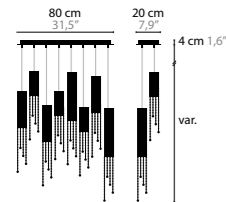

12178 / 12179 H8L