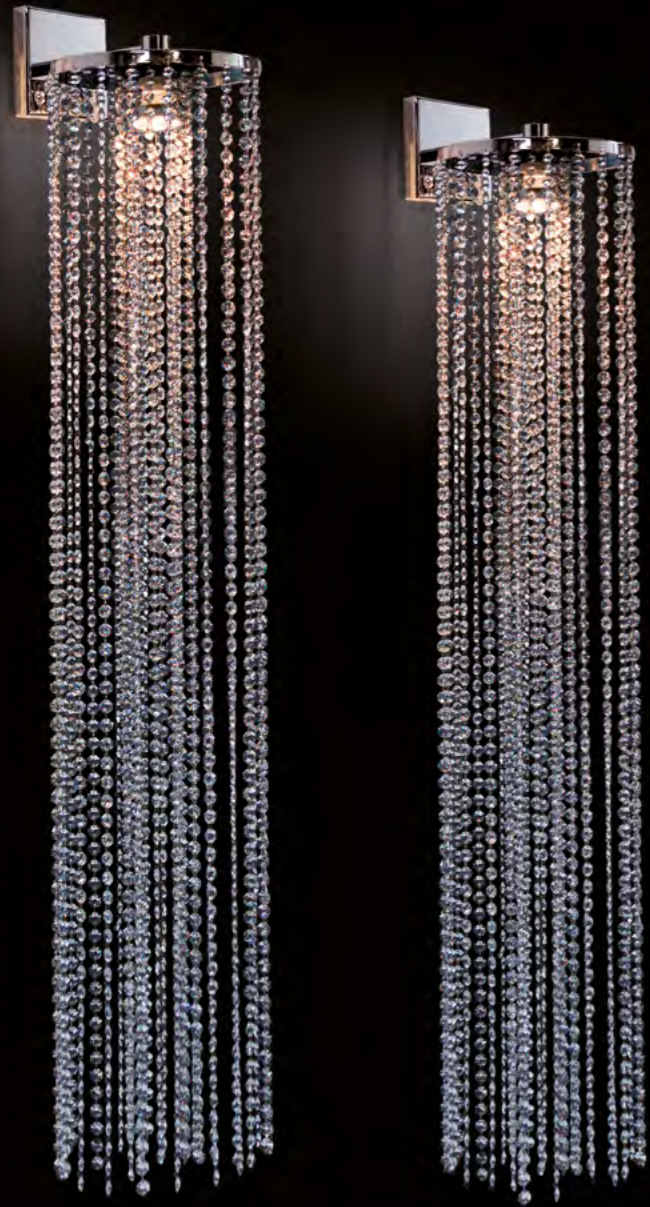

OPUS W1 CRYSTALS CHAIN IN MORE LENGTHS

OPUS