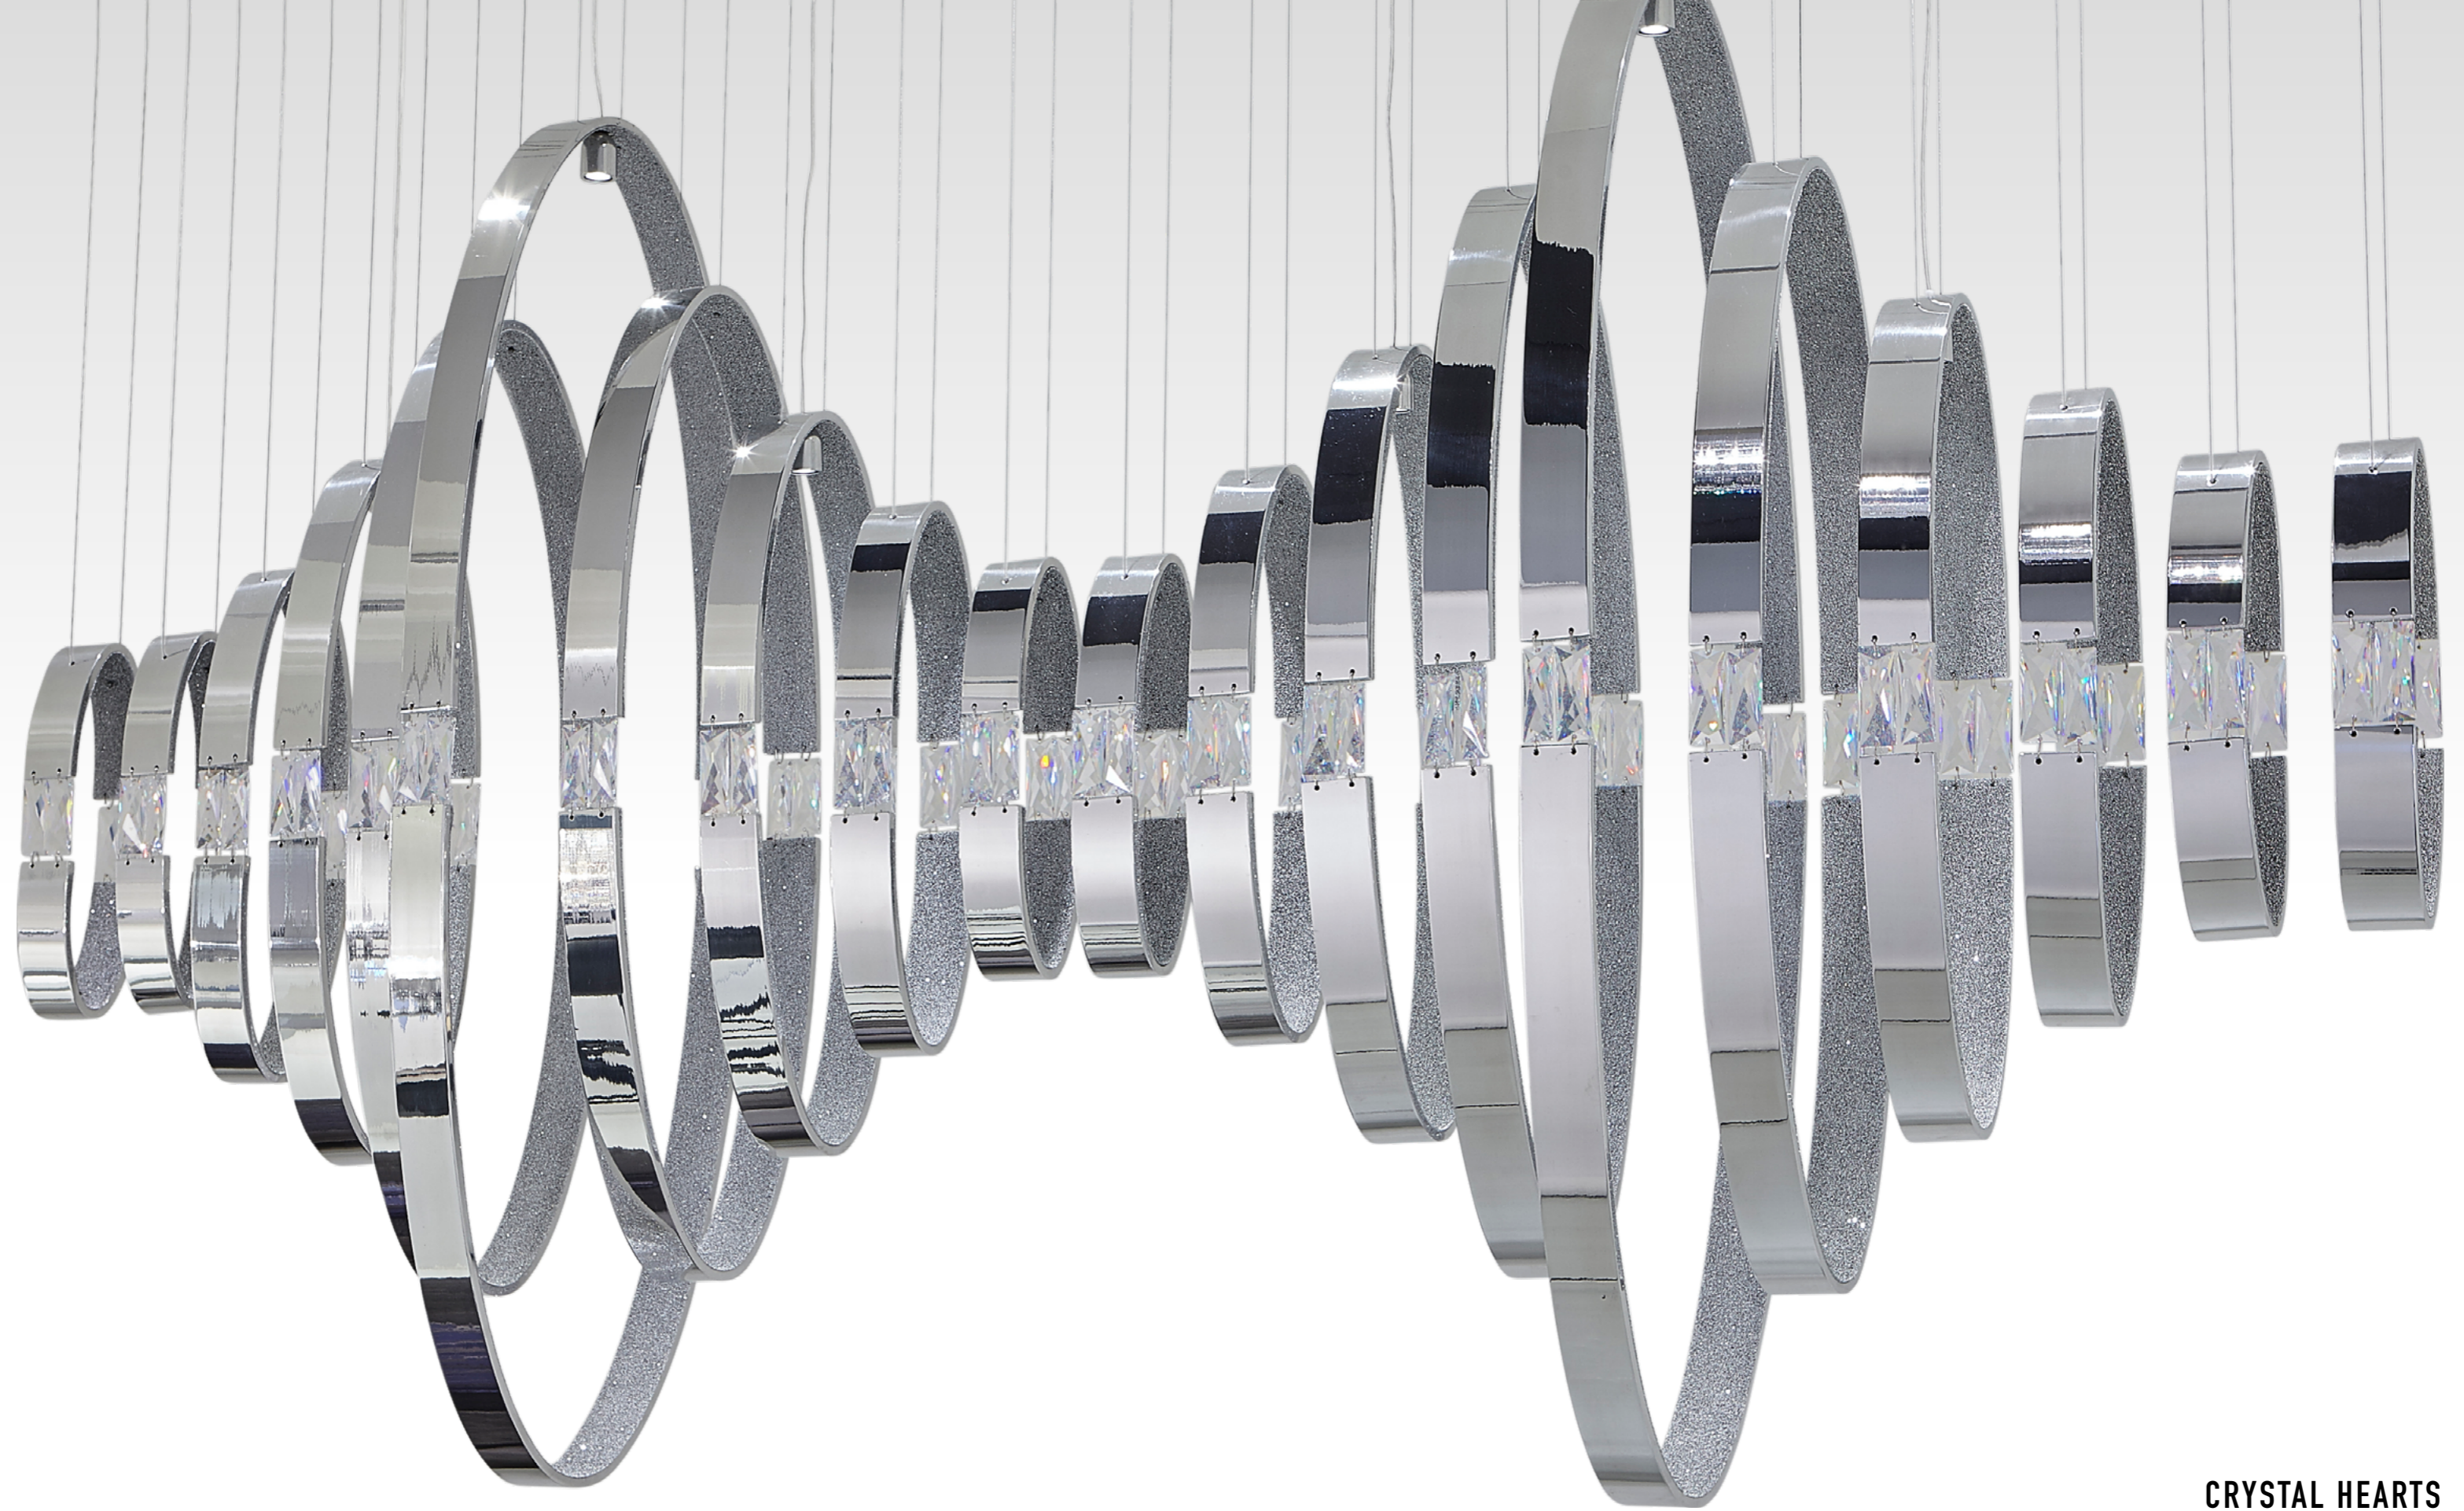

CRYSTAL HEARTS