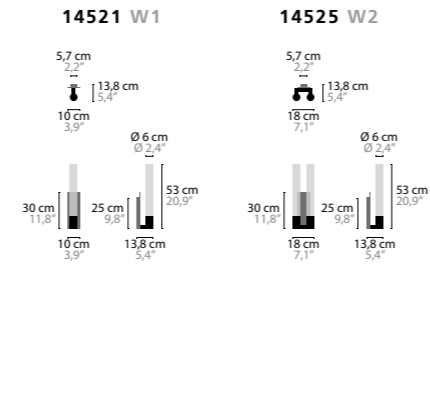

INFINITY
DESIGN BY COEN MUNSTERS

INFINITY H6+1 BASE: 7 X GU10 / 220V / MAX. 50W
14553 35CM COLORS 00 01 02 05 10 12 13 14 16
14554 53CM COLORS 00 01 02 05 10 12 13 14 16

INFINITY H9+1 BASE: 10 X GU10 / 220V / MAX. 50W
14555 35CM COLORS 00 01 02 05 10 12 13 14 16
14556 53CM COLORS 00 01 02 05 10 12 13 14 16

INFINITY H12+1 BASE: 13 X GU10 / 220V / MAX. 50W
14557 35CM COLORS 00 01 02 05 10 12 13 14 16
14558 53CM COLORS 00 01 02 05 10 12 13 14 16

INFINITY H15+1 BASE: 16 X GU10 / 220V / MAX. 50W
14561 35CM COLORS 00 01 02 05 10 12 13 14 16
14563 53CM COLORS 00 01 02 05 10 12 13 14 16

INFINITY W1 BASE: 1 X GU10 / 220V / MAX. 50W
14519 35CM COLORS 00 01 02 05 10 12 13 14 16
14521 53CM COLORS 00 01 02 05 10 12 13 14 16

INFINITY W2 BASE: 2 X GU10 / 220V / MAX. 50W
14523 35CM COLORS 00 01 02 05 10 12 13 14 16
14525 53CM COLORS 00 01 02 05 10 12 13 14 16

GENERAL INFORMATION: - DIMMABLE
- OTHER SIZES AND COLORS ON REQUEST
- CRYSTAL CHAINS INCLUDED. CUSTOMER'S CHOICE WHETHER TO USE THEM (14553/14554/14555/14556/14557/14558/14561/14563/14519/14521/14523/14525)

INFINITY H8 BASE: 8 X GU10 / 220V / MAX. 50W
14535 3 X 40 CM, 3 X 60 CM, 2 X 90 CM
COLORS 00 01 02 05 10 12 13 14 16

INFINITY H12 BASE: 12 X GU10 / 220V / MAX. 50W
14536 4 X 40 CM, 4 X 60 CM, 4 X 90 CM
COLORS 00 01 02 05 10 12 13 14 16

INFINITY H16 BASE: 16 X GU10 / 220V / MAX. 50W
14537 4 X 40 CM, 5 X 60 CM, 5 X 90 CM, 2 X 145 CM
COLORS 00 01 02 05 10 12 13 14 16

INFINITY H1 BASE: 1 X GU10 / 220V / MAX. 50W
14528 25 CM TUBE COLORS 00 01 02 05 10 12 13 14 16
14529 40 CM TUBE COLORS 00 01 02 05 10 12 13 14 16
14530 60 CM TUBE COLORS 00 01 02 05 10 12 13 14 16
14531 90 CM TUBE COLORS 00 01 02 05 10 12 13 14 16
14532 145 CM TUBE COLORS 00 01 02 05 10 12 13 14 16

GENERAL INFORMATION: - DIMMABLE
- OTHER SIZES AND COLORS ON REQUESTS