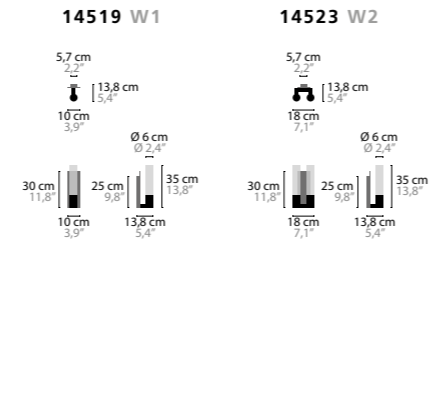

INFINITY
DESIGN BY COEN MUNSTERS

INFINITY H6+1 BASE: 7 X GU10 / 220V / MAX. 50W
14553 35CM COLORS 00 01 02 05 10 12 13 14 16
14554 53CM COLORS 00 01 02 05 10 12 13 14 16

INFINITY H9+1 BASE: 10 X GU10 / 220V / MAX. 50W
14555 35CM COLORS 00 01 02 05 10 12 13 14 16
14556 53CM COLORS 00 01 02 05 10 12 13 14 16

INFINITY H12+1 BASE: 13 X GU10 / 220V / MAX. 50W
14557 35CM COLORS 00 01 02 05 10 12 13 14 16
14558 53CM COLORS 00 01 02 05 10 12 13 14 16

INFINITY H15+1 BASE: 16 X GU10 / 220V / MAX. 50W
14561 35CM COLORS 00 01 02 05 10 12 13 14 16
14563 53CM COLORS 00 01 02 05 10 12 13 14 16

INFINITY W1 BASE: 1 X GU10 / 220V / MAX. 50W
14519 35CM COLORS 00 01 02 05 10 12 13 14 16
14521 53CM COLORS 00 01 02 05 10 12 13 14 16

INFINITY W2 BASE: 2 X GU10 / 220V / MAX. 50W
14523 35CM COLORS 00 01 02 05 10 12 13 14 16
14525 53CM COLORS 00 01 02 05 10 12 13 14 16

GENERAL INFORMATION: - DIMMABLE
- OTHER SIZES AND COLORS ON REQUEST
- CRYSTAL CHAINS INCLUDED. CUSTOMER'S CHOICE WHETHER TO USE THEM (14553/14554/14555/14556/14557/14558/14561/14563/14519/14521/14523/14525)

INFINITY H8 BASE: 8 X GU10 / 220V / MAX. 50W
14535 3 X 40 CM, 3 X 60 CM, 2 X 90 CM
COLORS 00 01 02 05 10 12 13 14 16

INFINITY H12 BASE: 12 X GU10 / 220V / MAX. 50W
14536 4 X 40 CM, 4 X 60 CM, 4 X 90 CM
COLORS 00 01 02 05 10 12 13 14 16

INFINITY H16 BASE: 16 X GU10 / 220V / MAX. 50W
14537 4 X 40 CM, 5 X 60 CM, 5 X 90 CM, 2 X 145 CM
COLORS 00 01 02 05 10 12 13 14 16

INFINITY H1 BASE: 1 X GU10 / 220V / MAX. 50W
14528 25 CM TUBE COLORS 00 01 02 05 10 12 13 14 16
14529 40 CM TUBE COLORS 00 01 02 05 10 12 13 14 16
14530 60 CM TUBE COLORS 00 01 02 05 10 12 13 14 16
14531 90 CM TUBE COLORS 00 01 02 05 10 12 13 14 16
14532 145 CM TUBE COLORS 00 01 02 05 10 12 13 14 16

GENERAL INFORMATION: - DIMMABLE
- OTHER SIZES AND COLORS ON REQUESTS