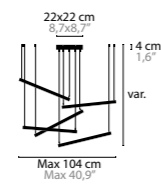

ARTYS
DESIGN BY COEN MUNSTERS

14323 FLEX

ARTYS H4
14310 BASE: LED 28W / 24V / 2700K / 3050 LUMEN
COLORS 32 33

ARTYS H5
14320 BASE: LED 34W / 24V / 2700K / 3710 LUMEN
COLORS 32 33

ARTYS CROSS
14321 BASE: LED 14,4W / 24V / 2700K / 1572 LUMEN
COLORS 32 33

ARTYS FLEX
14323 BASE: LED 48W / 24V / 2700K / 5240 LUMEN
COLORS 32 33

ARTYS W1+1
14325 BASE: LED 7V / 24W / 2700K / 80 LUMEN
COLORS 32 33

COLORS

- 32 BLACK STRUCTURE
- 33 WHITE STRUCTURE

GENERAL INFORMATION: - DIMMABLE
- OTHER COLORS ON REQUEST