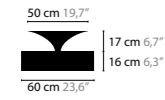

AIRWAVE
DESIGN BY COEN MUNSTERS

10050 C5