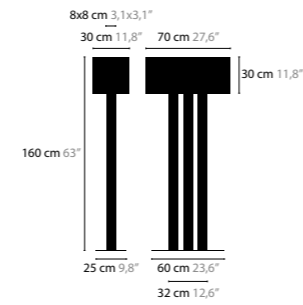

13384 / 13385 F3

WALTZ OF VIENNA T1 S BASE: 1 X E27 / 220V / MAX. 40W

13340	COLORS 02 10 12 13 14 16	SHADE 301 310 320 377 391
13341	COLORS 00 01 05	SHADE 301 310 320 377 391

WALTZ OF VIENNA T1 M BASE: 1 X E27 / 220V / MAX. 60W

13344	COLORS 02 10 12 13 14 16	SHADE 301 310 320 377 391
13345	COLORS 00 01 05	SHADE 301 310 320 377 391

WALTZ OF VIENNA T1 XL BASE: 1 X E27 / 220V / MAX. 60W

13348	COLORS 02 10 12 13 14 16	SHADE 301 310 320 377 391
13349	COLORS 00 01 05	SHADE 301 310 320 377 391

WALTZ OF VIENNA T3 BASE: 3 X E27 / 220V / MAX. 40W

13360	COLORS 02 10 12 13 14 16	SHADE 301 310 320 377 391
13361	COLORS 00 01 05	SHADE 301 310 320 377 391

WALTZ OF VIENNA T4 BASE: 4 X E14 / 220V / MAX. 40W

13374	COLORS 02 10 12 13 14 16	SHADE 301 310 320 377 391
13375	COLORS 00 01 05	SHADE 301 310 320 377 391

WALTZ OF VIENNA W1+2 BASE: 1 X E27 / 220V / MAX. 40W BASE: UP- DOWNLIGHT: 2 X GU10 / 220V / MAX. 50W

13320	COLORS 02 10 12 13 14 16	SHADE 301 310 320 377 391
13321	COLORS 00 01 05	SHADE 301 310 320 377 391

WALTZ OF VIENNA F2 BASE: 2 X E27 / 220V / MAX. 60W

13380	COLORS 02 10 12 13 14 16	SHADE 301 310 320 377 391
13381	COLORS 00 01 05	SHADE 301 310 320 377 391

WALTZ OF VIENNA F3 BASE: 3 X E27 / 220V / MAX. 40W

13384	COLORS 02 10 12 13 14 16	SHADE 301 310 320 377 391
13385	COLORS 00 01 05	SHADE 301 310 320 377 391

SHADE	301	WHITE
	310	CREME
	320	BLACK
	377	BROWN
	391	RED
COLORS	02	CHROME
	10	BLACK MATT
	12	BLACK GLOSSY
	13	WHITE GLOSSY
	14	WHITE MATT
	16	MATT NICKEL

GENERAL INFORMATION: - OTHER COLORS ON REQUEST