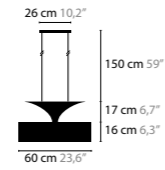

10010 / 10011 H5+2