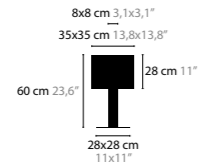

13344 / 13345 T1 M