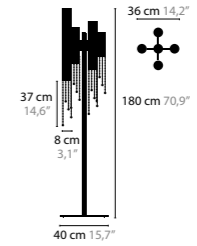

12341 > 12342 F4+4

SEXY CRYSTALS H1 BASE: 1 X GU10 / 220V / MAX. 50W

12110	20 CM, SPECTRA® CRYSTAL	COLORS	00 01 02 05 10 12 13 14 16
12111	20 CM, SWAROVSKI® STRASS®	COLORS	00 01 02 05 10 12 13 14 16
12112	30 CM, SPECTRA® CRYSTAL	COLORS	00 01 02 05 10 12 13 14 16
12113	30 CM, SWAROVSKI® STRASS®	COLORS	00 01 02 05 10 12 13 14 16
12114	40 CM, SPECTRA® CRYSTAL	COLORS	00 01 02 05 10 12 13 14 16
12115	40 CM, SWAROVSKI® STRASS®	COLORS	00 01 02 05 10 12 13 14 16

SEXY CRYSTALS H3 BASE: 3 X GU10 / 220V / MAX. 50W

12200	20 CM, SPECTRA® CRYSTAL	COLORS	00 01 02 05 10 12 13 14 16
12201	20 CM, SWAROVSKI® STRASS®	COLORS	00 01 02 05 10 12 13 14 16
12202	30 CM, SPECTRA® CRYSTAL	COLORS	00 01 02 05 10 12 13 14 16
12203	30 CM, SWAROVSKI® STRASS®	COLORS	00 01 02 05 10 12 13 14 16
12204	40 CM, SPECTRA® CRYSTAL	COLORS	00 01 02 05 10 12 13 14 16
12205	40 CM, SWAROVSKI® STRASS®	COLORS	00 01 02 05 10 12 13 14 16

SEXY CRYSTALS H5 BASE: 5 X GU10 / 220V / MAX. 50W

12220	20 CM, SPECTRA® CRYSTAL	COLORS	00 01 02 05 10 12 13 14 16
12221	20 CM, SWAROVSKI® STRASS®	COLORS	00 01 02 05 10 12 13 14 16
12222	30 CM, SPECTRA® CRYSTAL	COLORS	00 01 02 05 10 12 13 14 16
12223	30 CM, SWAROVSKI® STRASS®	COLORS	00 01 02 05 10 12 13 14 16
12224	40 CM, SPECTRA® CRYSTAL	COLORS	00 01 02 05 10 12 13 14 16
12225	40 CM, SWAROVSKI® STRASS®	COLORS	00 01 02 05 10 12 13 14 16

SEXY CRYSTALS H5 BASE: 5 X GU10 / 220V / MAX. 50W

12240	20 CM, SPECTRA® CRYSTAL	COLORS	00 01 02 05 10 12 13 14 16
12241	20 CM, SWAROVSKI® STRASS®	COLORS	00 01 02 05 10 12 13 14 16
12242	30 CM, SPECTRA® CRYSTAL	COLORS	00 01 02 05 10 12 13 14 16
12243	30 CM, SWAROVSKI® STRASS®	COLORS	00 01 02 05 10 12 13 14 16
12244	40 CM, SPECTRA® CRYSTAL	COLORS	00 01 02 05 10 12 13 14 16
12245	40 CM, SWAROVSKI® STRASS®	COLORS	00 01 02 05 10 12 13 14 16

SEXY CRYSTALS H7 BASE: 7 X GU10 / 220V / MAX. 50W

12260	20 CM, SPECTRA® CRYSTAL	COLORS	00 01 02 05 10 12 13 14 16
12261	20 CM, SWAROVSKI® STRASS®	COLORS	00 01 02 05 10 12 13 14 16
12262	30 CM, SPECTRA® CRYSTAL	COLORS	00 01 02 05 10 12 13 14 16
12263	30 CM, SWAROVSKI® STRASS®	COLORS	00 01 02 05 10 12 13 14 16
12264	40 CM, SPECTRA® CRYSTAL	COLORS	00 01 02 05 10 12 13 14 16
12265	40 CM, SWAROVSKI® STRASS®	COLORS	00 01 02 05 10 12 13 14 16

SEXY CRYSTALS H4 BASE: 4 X GU10 / 220V / MAX. 50W, WITH CABLE 3 MTR / 118"

12130	20 CM, SPECTRA® CRYSTAL	COLORS	00 01 02 05 10 12 13 14 16
12131	20 CM, SWAROVSKI® STRASS®	COLORS	00 01 02 05 10 12 13 14 16
12132	30 CM, SPECTRA® CRYSTAL	COLORS	00 01 02 05 10 12 13 14 16
12133	30 CM, SWAROVSKI® STRASS®	COLORS	00 01 02 05 10 12 13 14 16
12134	40 CM, SPECTRA® CRYSTAL	COLORS	00 01 02 05 10 12 13 14 16
12135	40 CM, SWAROVSKI® STRASS®	COLORS	00 01 02 05 10 12 13 14 16
12136	MIX, SPECTRA® CRYSTAL	COLORS	00 01 02 05 10 12 13 14 16
12137	MIX, SWAROVSKI® STRASS®	COLORS	00 01 02 05 10 12 13 14 16

SEXY CRYSTALS H8L BASE: 8 X GU10 / 220V / MAX. 50W

12178	MIX, SPECTRA® CRYSTAL	COLORS	00 01 02 05 10 12 13 14 16	TUBES 3X20 3X30 2X40
12179	MIX, SWAROVSKI® STRASS®	COLORS	00 01 02 05 10 12 13 14 16	TUBES 3X20 3X30 2X40

SEXY CRYSTALS H16L BASE: 16 X GU10 / 220V / MAX. 50W

12180	MIX, SPECTRA® CRYSTAL	COLORS	00 01 02 05 10 12 13 14 16	TUBES 6X20 6X30 4X40
12181	MIX, SWAROVSKI® STRASS®	COLORS	00 01 02 05 10 12 13 14 16	TUBES 6X20 6X30 4X40