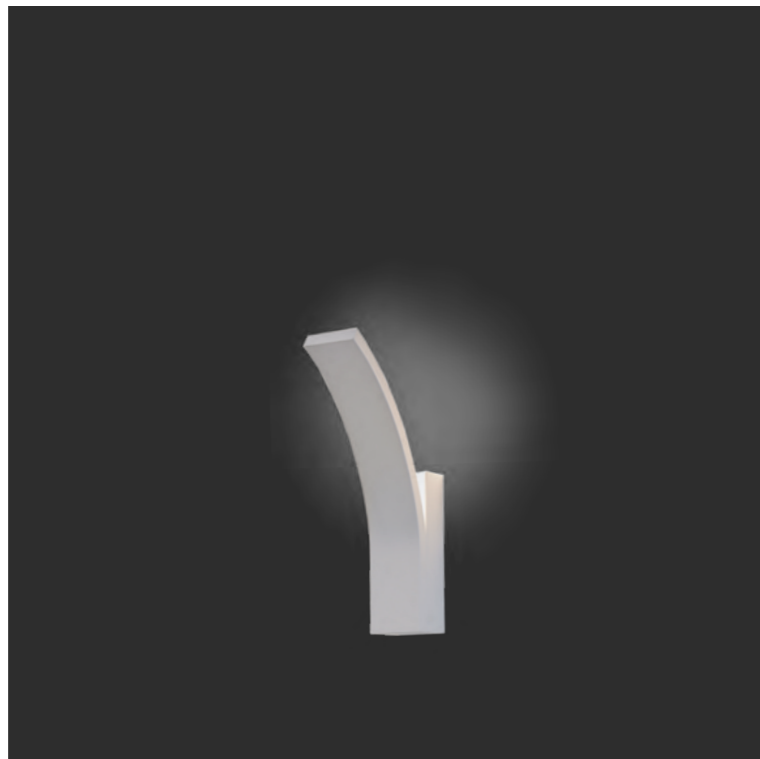

13772

13770