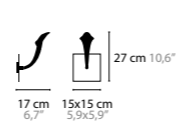

CHILL OUT
DESIGN BY COEN MUNSTERS

CHILL OUT H6 BASE: 6 X G9 / 220V / MAX. 40W

10310 WITHOUT CRYSTAL COLORS 00 01 02 05 10 12 16
10311 WITH 10 SWAROVSKI® STRASS® BALLS COLORS 00 01 02 05 10 12 16

CHILL OUT H8 BASE: 8 X G9 / 220V / MAX. 40W

10322 WITHOUT CRYSTAL COLORS 00 01 02 05 10 12 16
10323 WITH 10 SWAROVSKI® STRASS® BALLS COLORS 00 01 02 05 10 12 16

CHILL OUT H6 BASE: 6 X G9 / 220V / MAX. 40W

10316 WITHOUT CRYSTAL COLORS 00 01 02 05 10 12 16
10317 WITH 10 SWAROVSKI® STRASS® BALLS COLORS 00 01 02 05 10 12 16

CHILL OUT H12 BASE: 12 X G9 / 220V / MAX. 40W

10328 WITHOUT CRYSTAL COLORS 00 01 02 05 10 12 16
10329 WITH 10 SWAROVSKI® STRASS® BALLS COLORS 00 01 02 05 10 12 16

CHILL OUT H10 BASE: 10 X G9 / 220V / MAX. 40W

10334 WITHOUT CRYSTAL COLORS 00 01 02 05 10 12 16
10335 WITH 10 SWAROVSKI® STRASS® BALLS COLORS 00 01 02 05 10 12 16

CHILL OUT H14 BASE: 14 X G9 / 220V / MAX. 40W

10340 WITHOUT CRYSTAL COLORS 00 01 02 05 10 12 16
10341 WITH 10 SWAROVSKI® STRASS® BALLS COLORS 00 01 02 05 10 12 16

CHILL OUT C5 BASE: 5 X G9 / 220V / MAX. 40W

10380 WITHOUT CRYSTAL COLORS 00 01 02 05 10 12 16

CHILL OUT W1 BASE: 1 X G9 / 220V / MAX. 40W

10360 WITHOUT CRYSTAL COLORS 00 01 02 05 10 12 16

1. **COLORS**
2. 00 BRILLIANT BRASS
   - 01 SATIN BRASS
   - 02 CHROME
   - 05 BRONZE
   - 10 BLACK MATT
   - 12 BLACK GLOSSY
   - 16 MATT NICKEL