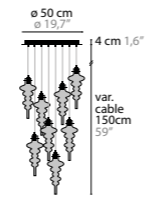

REFLEXX
DESIGN BY COEN MUNSTERS

14365 H8

REFLEXX H1 1X LED 6W / 3000K / 425 LUMEN
14350 COLORS 00 02 32 CLEAR GLASS

REFLEXX H3 3X LED 6W / 3000K / 1275 LUMEN
14355 COLORS 00 02 32 CLEAR GLASS

REFLEXX H5 5X LED 6W / 3000K / 2125 LUMEN
14360 COLORS 00 02 32 CLEAR GLASS

REFLEXX H8 8X LED 6W / 3000K / 3400 LUMEN
14365 COLORS 00 02 32 CLEAR GLASS

REFLEXX H8L 8X LED 6W / 3000K / 3400 LUMEN
14370 COLORS 00 02 32 CLEAR GLASS

REFLEXX H16L 16X LED 6W / 3000K / 6800 LUMEN
14375 COLORS 00 02 32 CLEAR GLASS

REFLEXX W1 1X LED 6W / 3000K / 425 LUMEN
14380 COLORS 00 02 32 CLEAR GLASS

REFLEXX W1+1 2X LED 6W / 3000K / 850 LUMEN
14385 COLORS 00 02 32 CLEAR GLASS

GENERAL INFORMATION:
- DIMMABLE
- OTHER COLORS ON REQUEST

COLORS

- 00 BRILLIANT BRASS
- 02 CHROME
- 32 BLACK STRUCTURE

REFLEXX H1 XXL BASE: 1X GU10 / 220V
14400 CLEAR GLASS COLORS 00 02 32

REFLEXX T1 XXL BASE: 1X E27 / 220V
14405 CLEAR GLASS COLORS 00 02 32

GENERAL INFORMATION:
- DIMMABLE
- OTHER COLORS ON REQUEST

COLORS

- 00 BRILLIANT BRASS
- 02 CHROME
- 32 BLACK STRUCTURE