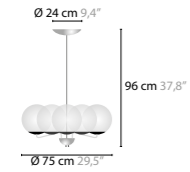

INNERBLOOM
DESIGN BY COEN MUNSTERS

13983 H5