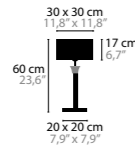

SIDE BY SIDE

DESIGN BY COEN MUNSTERS

14220 H6

14230 H10

14240 W1

14260 T1

14264 T1 XL

14272 T4