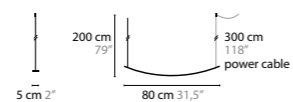

OUT OF LINE

DESIGN BY COEN MUNSTERS

14100

14110 XL

OUT OF LINE LED 7W / 24V / 2700K / 280 LUMEN NEEDED SUPPLEMENT: CEILING ELECTRICAL BOX

14100 COLORS 02 16 32 33

OUT OF LINE XL LED 13W / 24V / 2700K / 520 LUMEN NEEDED SUPPLEMENT: CEILING ELECTRICAL BOX

14110 COLORS 02 16 32 33

OUT OF LINE CEILING ELECTRICAL BOX

CREATE YOUR OWN COMPOSITION, COUNT THE TOTAL WATTAGE AND CHOOSE THE MATCHING ELECTRICAL BOX

14116 COLORS 02 16 32 33 BOX FOR MAX. 8W LED 170 X 60 X 35 MM
14119 COLORS 02 16 32 33 BOX FOR MIN. 12W / MAX. 20W LED 200 X 70 X 35 MM
14122 COLORS 02 16 32 33 BOX FOR MAX. 75W LED 220 X 300 X 40 MM
14125 COLORS 02 16 32 33 BOX FOR MAX. 150W LED 300 X 300 X 40 MM

COLORS	
	02 CHROME
	16 MATT NICKEL
	32 BLACK STRUCTURE
	33 WHITE STRUCTURE

GENERAL INFORMATION: - DIMMABLE