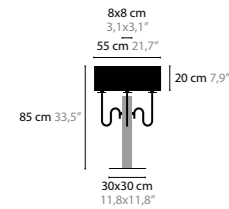

13374 / 13375 T4