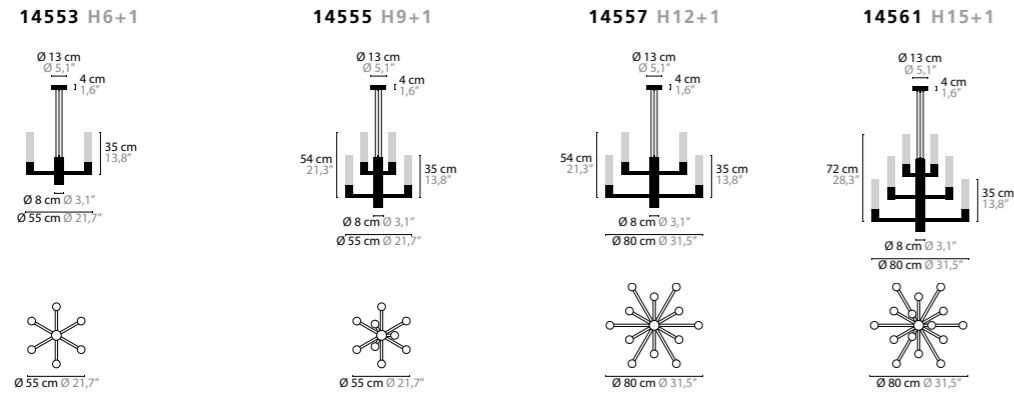

INFINITY
DESIGN BY COEN MUNSTERS

INFINITY H6+1 BASE: 7 X GU10 / 220V / MAX. 50W
14553 35CM COLORS 00 01 02 05 10 12 13 14 16
14554 53CM COLORS 00 01 02 05 10 12 13 14 16

INFINITY H9+1 BASE: 10 X GU10 / 220V / MAX. 50W
14555 35CM COLORS 00 01 02 05 10 12 13 14 16
14556 53CM COLORS 00 01 02 05 10 12 13 14 16

INFINITY H12+1 BASE: 13 X GU10 / 220V / MAX. 50W
14557 35CM COLORS 00 01 02 05 10 12 13 14 16
14558 53CM COLORS 00 01 02 05 10 12 13 14 16

INFINITY H15+1 BASE: 16 X GU10 / 220V / MAX. 50W
14561 35CM COLORS 00 01 02 05 10 12 13 14 16
14563 53CM COLORS 00 01 02 05 10 12 13 14 16

INFINITY W1 BASE: 1 X GU10 / 220V / MAX. 50W
14519 35CM COLORS 00 01 02 05 10 12 13 14 16
14521 53CM COLORS 00 01 02 05 10 12 13 14 16

INFINITY W2 BASE: 2 X GU10 / 220V / MAX. 50W
14523 35CM COLORS 00 01 02 05 10 12 13 14 16
14525 53CM COLORS 00 01 02 05 10 12 13 14 16

GENERAL INFORMATION: - DIMMABLE
- OTHER SIZES AND COLORS ON REQUEST
- CRYSTAL CHAINS INCLUDED. CUSTOMER'S CHOICE WHETHER TO USE THEM (14553/14554/14555/14556/14557/14558/14561/14563/14519/14521/14523/14525)