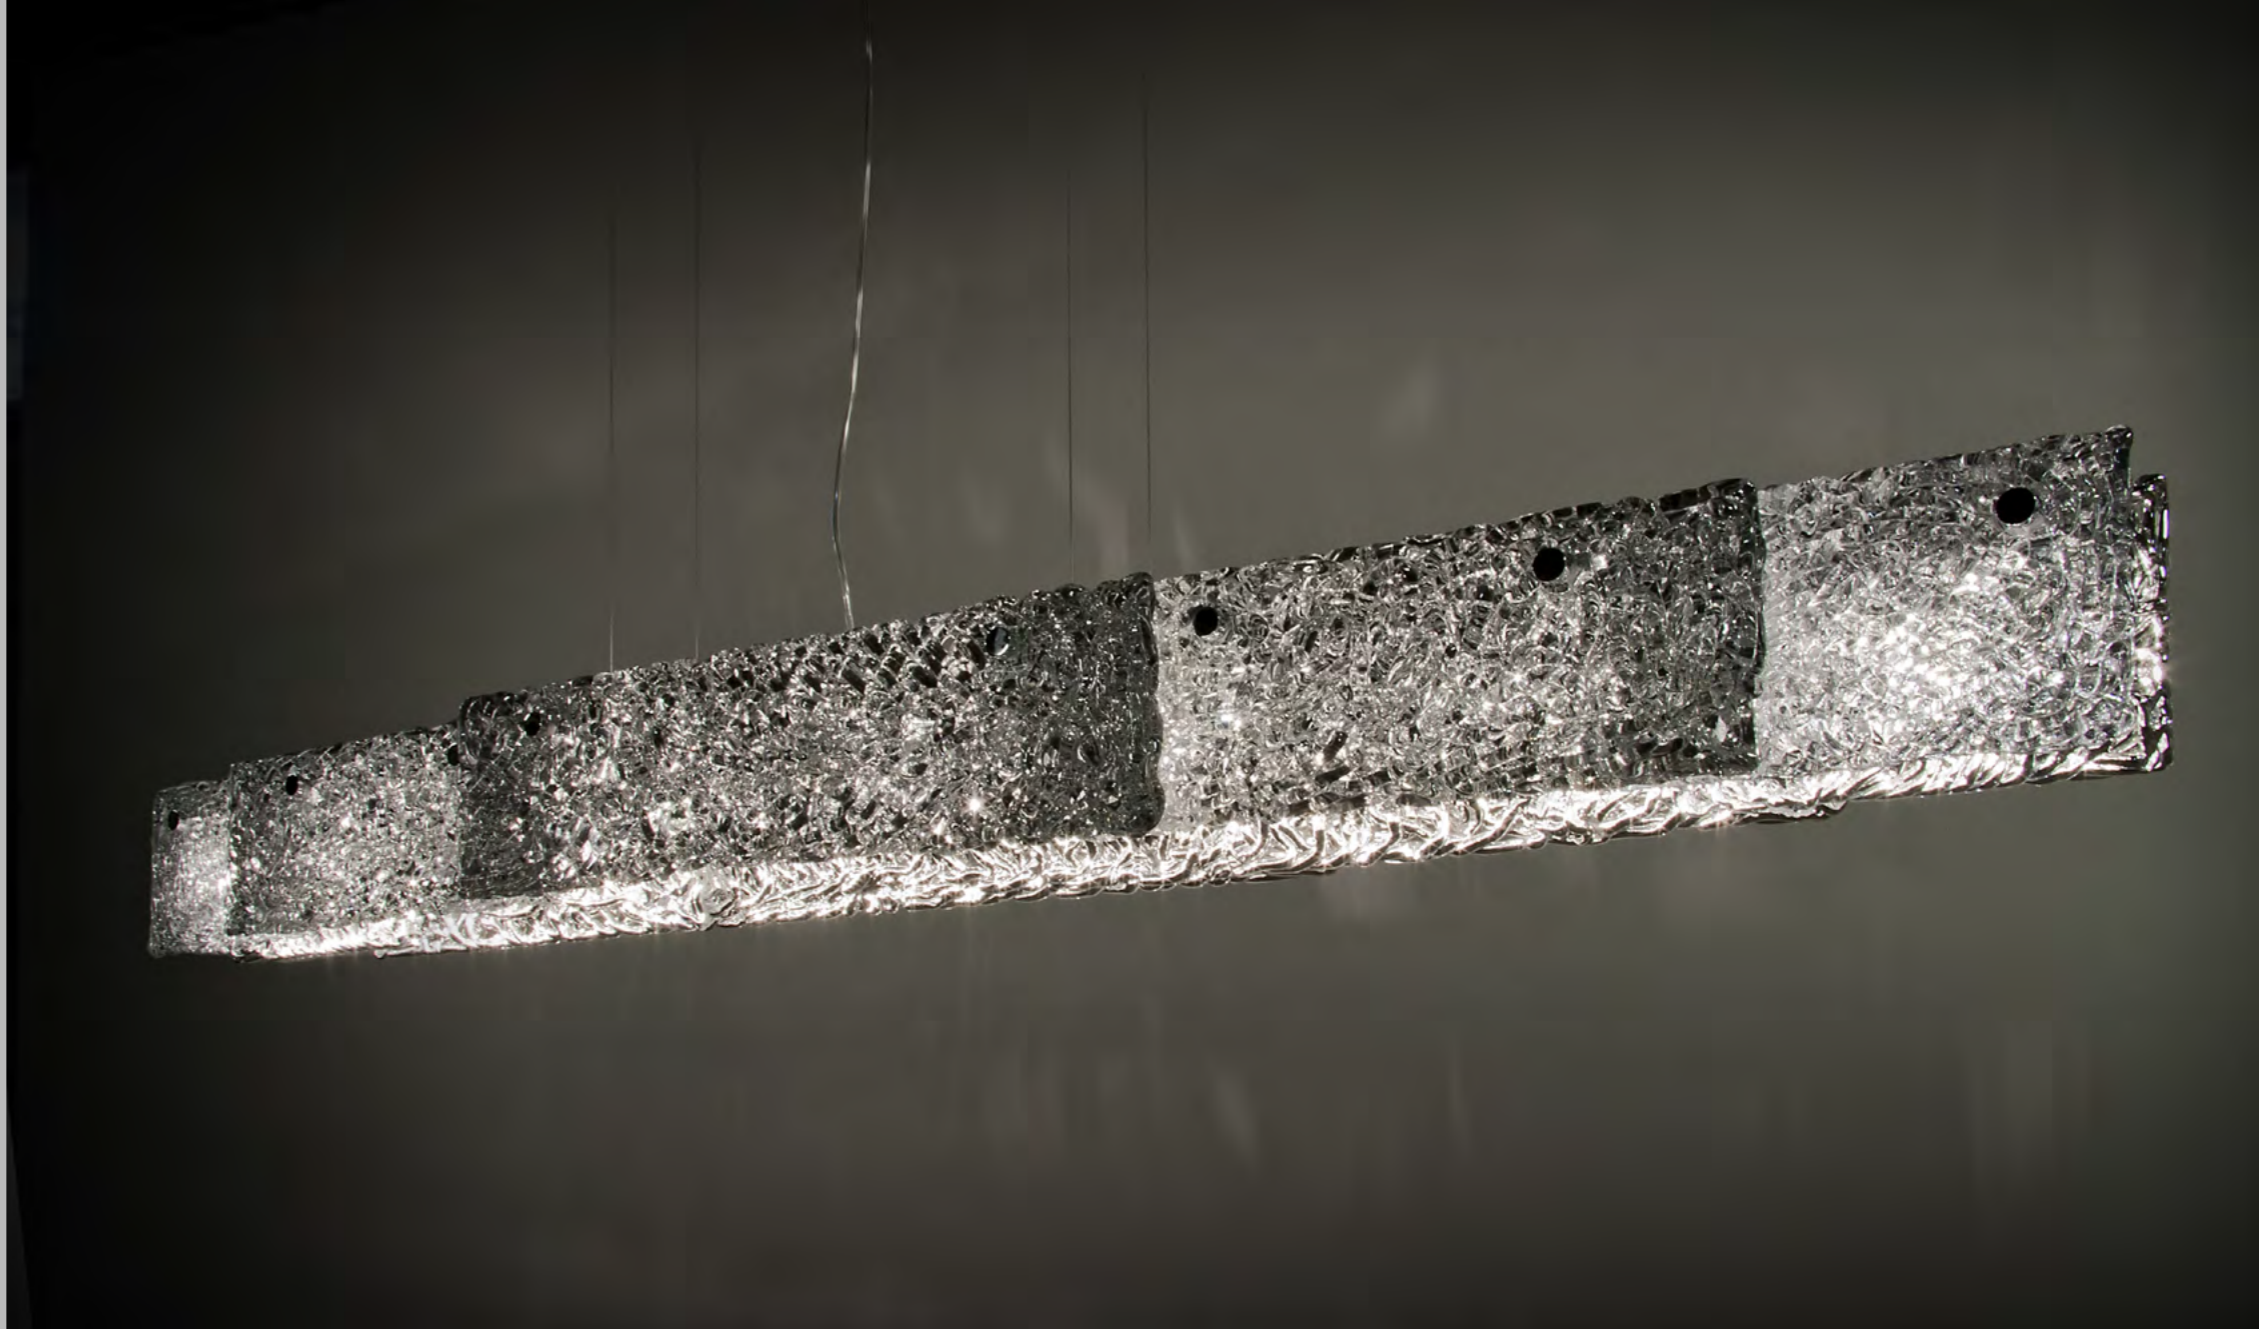

11720 CLEAR GLASS

NIGHT IN PARIS INSPIRATION:
LOOKING FROM THE ABOVE,
PARIS' SPARKLING AND FABULOUS
CITY LIGHTS BY NIGHT

NIGHTLIFE

11811 SILVER GLASS

11821 SILVER GLASS

11881 SILVER GLASS
11870 CLEAR GLASS