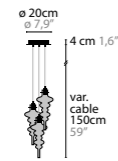

REFLEXX
DESIGN BY COEN MUNSTERS

14355 H3

REFLEXX H1 1X LED 6W / 3000K / 425 LUMEN
14350 COLORS 00 02 32 CLEAR GLASS

REFLEXX H3 3X LED 6W / 3000K / 1275 LUMEN
14355 COLORS 00 02 32 CLEAR GLASS

REFLEXX H5 5X LED 6W / 3000K / 2125 LUMEN
14360 COLORS 00 02 32 CLEAR GLASS

REFLEXX H8 8X LED 6W / 3000K / 3400 LUMEN
14365 COLORS 00 02 32 CLEAR GLASS

REFLEXX H8L 8X LED 6W / 3000K / 3400 LUMEN
14370 COLORS 00 02 32 CLEAR GLASS

REFLEXX H16L 16X LED 6W / 3000K / 6800 LUMEN
14375 COLORS 00 02 32 CLEAR GLASS

REFLEXX W1 1X LED 6W / 3000K / 425 LUMEN
14380 COLORS 00 02 32 CLEAR GLASS

REFLEXX W1+1 2X LED 6W / 3000K / 850 LUMEN
14385 COLORS 00 02 32 CLEAR GLASS

GENERAL INFORMATION:
- DIMMABLE
- OTHER COLORS ON REQUEST

COLORS

- 00 BRILLIANT BRASS
- 02 CHROME
- 32 BLACK STRUCTURE

REFLEXX H1 XXL BASE: 1X GU10 / 220V
14400 CLEAR GLASS COLORS 00 02 32

REFLEXX T1 XXL BASE: 1X E27 / 220V
14405 CLEAR GLASS COLORS 00 02 32

GENERAL INFORMATION:
- DIMMABLE
- OTHER COLORS ON REQUEST

COLORS

- 00 BRILLIANT BRASS
- 02 CHROME
- 32 BLACK STRUCTURE