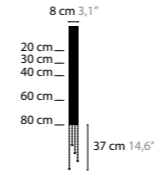

12360 > 12372 C1