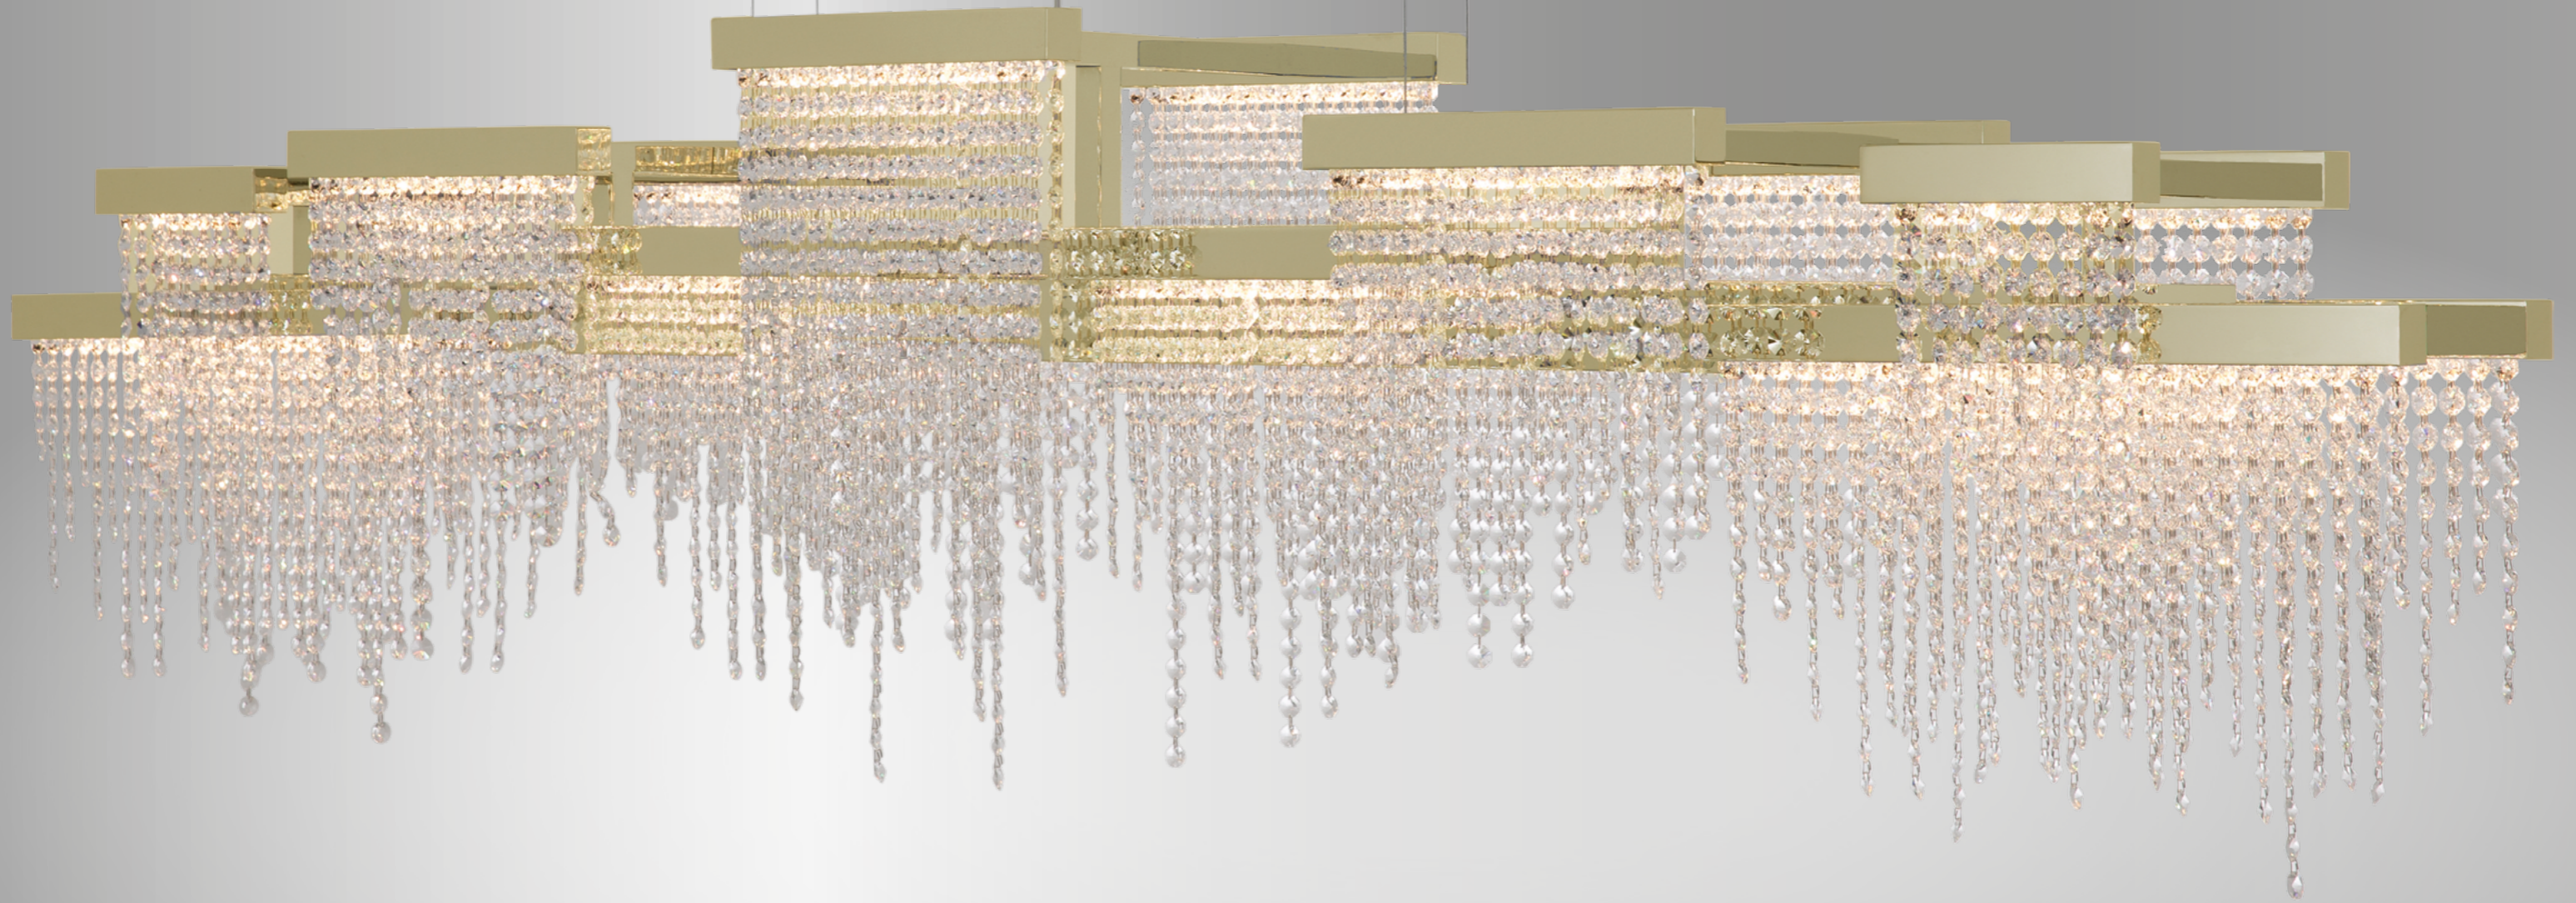

FROZEN EYES

10940 CRYSTAL
10941 SPECTRA® CRYSTAL
10942 SWAROVSKI® STRASS®