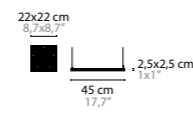

ARTYS
DESIGN BY COEN MUNSTERS

14323 FLEX

ARTYS H4
14310 BASE: LED 28W / 24V / 2700K / 3050 LUMEN
COLORS 32 33

ARTYS H5
14320 BASE: LED 34W / 24V / 2700K / 3710 LUMEN
COLORS 32 33

ARTYS CROSS
14321 BASE: LED 14,4W / 24V / 2700K / 1572 LUMEN
COLORS 32 33

ARTYS FLEX
14323 BASE: LED 48W / 24V / 2700K / 5240 LUMEN
COLORS 32 33

ARTYS W1+1
14325 BASE: LED 7V / 24W / 2700K / 80 LUMEN
COLORS 32 33

COLORS

- 32 BLACK STRUCTURE
- 33 WHITE STRUCTURE

GENERAL INFORMATION: - DIMMABLE
- OTHER COLORS ON REQUEST