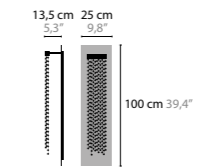

10982 / 10984 W1 WALLPANEL

FROZEN EYES W1 S C		LED 3W / 24V / 375 LUMEN
10946	WITH CRYSTAL	COLORS 00 01 02 05 10 12 13 14 16
10947	WITH SPECTRA® CRYSTAL	COLORS 00 01 02 05 10 12 13 14 16
10948	WITH SWAROVSKI® STRASS®	COLORS 00 01 02 05 10 12 13 14 16

FROZEN EYES W1 S CXL		LED 3W / 24V / 375 LUMEN
10952	WITH CRYSTAL	COLORS 00 01 02 05 10 12 13 14 16
10953	WITH SPECTRA® CRYSTAL	COLORS 00 01 02 05 10 12 13 14 16
10954	WITH SWAROVSKI® STRASS®	COLORS 00 01 02 05 10 12 13 14 16

FROZEN EYES W1 M C		LED 5W / 24V / 625 LUMEN
10958	WITH CRYSTAL	COLORS 00 01 02 05 10 12 13 14 16
10959	WITH SPECTRA® CRYSTAL	COLORS 00 01 02 05 10 12 13 14 16
10960	WITH SWAROVSKI® STRASS®	COLORS 00 01 02 05 10 12 13 14 16

FROZEN EYES W1 M CXL		LED 5W / 24V / 625 LUMEN
10964	WITH CRYSTAL	COLORS 00 01 02 05 10 12 13 14 16
10965	WITH SPECTRA® CRYSTAL	COLORS 00 01 02 05 10 12 13 14 16
10966	WITH SWAROVSKI® STRASS®	COLORS 00 01 02 05 10 12 13 14 16

FROZEN EYES W1 L C		LED 8W / 24V / 1000 LUMEN
10970	WITH CRYSTAL	COLORS 00 01 02 05 10 12 13 14 16
10971	WITH SPECTRA® CRYSTAL	COLORS 00 01 02 05 10 12 13 14 16
10972	WITH SWAROVSKI® STRASS®	COLORS 00 01 02 05 10 12 13 14 16

FROZEN EYES W1 L CXL		LED 8W / 24V / 1000 LUMEN
10976	WITH CRYSTAL	COLORS 00 01 02 05 10 12 13 14 16
10977	WITH SPECTRA® CRYSTAL	COLORS 00 01 02 05 10 12 13 14 16
10978	WITH SWAROVSKI® STRASS®	COLORS 00 01 02 05 10 12 13 14 16

FROZEN EYES W1 WALLPANEL		LED 3W / 24V / 375 LUMEN
10982	WITH CRYSTAL	COLORS 00 01 02 05 10 12 13 14 16
10983	WITH SPECTRA® CRYSTAL	COLORS 00 01 02 05 10 12 13 14 16
10984	WITH SWAROVSKI® STRASS®	COLORS 00 01 02 05 10 12 13 14 16

COLORS		
00	BRILLIANT BRASS	
01	SATIN BRASS	
02	CHROME	
05	BRONZE	
10	BLACK MATT	
12	BLACK GLOSSY	
13	WHITE GLOSSY	
14	WHITE MATT	
16	MATT NICKEL	

GENERAL INFORMATION: - DIMMABLE
- OTHER COLORS ON REQUEST