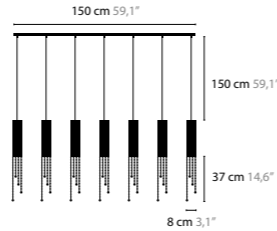

12260 > 12265 H7