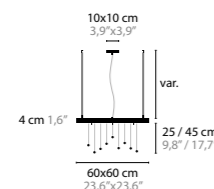

12654 > 12657 H9