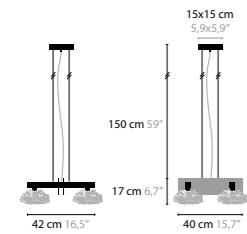

FLOWERS FROM AMSTERDAM

DESIGN BY COEN MUNSTERS

FROM AMSTERDAM H1 BASE: 1 X G9 / 220V / MAX. 40W

10710	CLEAR GLASS	COLORS	00 01 02 05 10 12 16
10711	SILVER GLASS	COLORS	00 01 02 05 10 12 16
10712	GOLD GLASS	COLORS	00 01 02 05 10 12 16

FLOWERS FROM AMSTERDAM H3 BASE: 3 X G9 / 220V / MAX. 40W

10720	CLEAR GLASS	COLORS	00 01 02 05 10 12 16
10721	SILVER GLASS	COLORS	00 01 02 05 10 12 16
10722	GOLD GLASS	COLORS	00 01 02 05 10 12 16

FLOWERS FROM AMSTERDAM H5 BASE: 5 X G9 / 220V / MAX. 40W

10730	CLEAR GLASS	COLORS	00 01 02 05 10 12 16
10731	SILVER GLASS	COLORS	00 01 02 05 10 12 16
10732	GOLD GLASS	COLORS	00 01 02 05 10 12 16

FLOWERS FROM AMSTERDAM H7 BASE: 7 X G9 / 220V / MAX. 40W

10740	CLEAR GLASS	COLORS	00 01 02 05 10 12 16
10741	SILVER GLASS	COLORS	00 01 02 05 10 12 16
10742	GOLD GLASS	COLORS	00 01 02 05 10 12 16

FLOWERS FROM AMSTERDAM H4 BASE: 4 X G9 / 220V / MAX. 40W

10750	CLEAR GLASS	COLORS	00 01 02 05 10 12 16
10751	SILVER GLASS	COLORS	00 01 02 05 10 12 16
10752	GOLD GLASS	COLORS	00 01 02 05 10 12 16

FLOWERS FROM AMSTERDAM H6 BASE: 6 X G9 / 220V / MAX. 40W

10760	CLEAR GLASS	COLORS	00 01 02 05 10 12 16
10761	SILVER GLASS	COLORS	00 01 02 05 10 12 16
10762	GOLD GLASS	COLORS	00 01 02 05 10 12 16

FLOWERS FROM AMSTERDAM H10 BASE: 10 X G9 / 220V / MAX. 40W

10770	CLEAR GLASS	COLORS	00 01 02 05 10 12 16
10771	SILVER GLASS	COLORS	00 01 02 05 10 12 16
10772	GOLD GLASS	COLORS	00 01 02 05 10 12 16

FLOWERS FROM AMSTERDAM H14 BASE: 14 X G9 / 220V / MAX. 40W

10780	CLEAR GLASS	COLORS	00 01 02 05 10 12 16
10781	SILVER GLASS	COLORS	00 01 02 05 10 12 16
10782	GOLD GLASS	COLORS	00 01 02 05 10 12 16

FLOWERS FROM AMSTERDAM W1 BASE: 1 X G9 / 220V / MAX. 40W

10810	CLEAR GLASS	COLORS	00 01 02 05 10 12 16
10811	SILVER GLASS	COLORS	00 01 02 05 10 12 16
10812	GOLD GLASS	COLORS	00 01 02 05 10 12 16

FLOWERS FROM AMSTERDAM C2C BASE: 2 X G9 / 220V / MAX. 40W

10860	CLEAR GLASS	COLORS	14 16
10861	SILVER GLASS	COLORS	14 16
10862	GOLD GLASS	COLORS	14 16