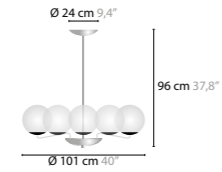

INNERBLOOM
DESIGN BY COEN MUNSTERS

13986 H8

INNERBLOOM H5 BASE: 5 X E27 / 220V / MAX 40W

13983 COLORS 32 (FITTING BASE SATIN BRASS 01)
MORE COLORS ON REQUEST

INNERBLOOM H8 BASE: 8 X E27 / 220V / MAX 40W

13986 COLORS 32 (FITTING BASE SATIN BRASS 01)
MORE COLORS ON REQUEST

INNERBLOOM H12 BASE: 12 X E27 / 220V / MAX 40W

13989 COLORS 32 (FITTING BASE SATIN BRASS 01)
MORE COLORS ON REQUEST

INNERBLOOM W1 BASE: 1 X E27 / 220V / MAX 40W

13992 COLORS 32 (FITTING BASE SATIN BRASS 01)
MORE COLORS ON REQUEST

COLORS	
	00 BRILLIANT BRASS
	01 SATIN BRASS
	02 CHROME
	05 BRONZE
	10 BLACK MATT
	14 WHITE MATT
	16 MATT NICKEL
	32 BLACK STRUCTURE

GENERAL INFORMATION: - ALL FIXTURES DIMMABLE
- INNERBLOOM W1, H5, H8, H12 HAVE STANDARD BULD HOLDER IN SATIN BRASS BASE COVERING