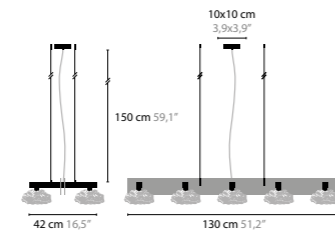

FLOWERS FROM AMSTERDAM

DESIGN BY COEN MUNSTERS

FROM AMSTERDAM H1 BASE: 1 X G9 / 220V / MAX. 40W

10710	CLEAR GLASS	COLORS	00 01 02 05 10 12 16
10711	SILVER GLASS	COLORS	00 01 02 05 10 12 16
10712	GOLD GLASS	COLORS	00 01 02 05 10 12 16

FLOWERS FROM AMSTERDAM H3 BASE: 3 X G9 / 220V / MAX. 40W

10720	CLEAR GLASS	COLORS	00 01 02 05 10 12 16
10721	SILVER GLASS	COLORS	00 01 02 05 10 12 16
10722	GOLD GLASS	COLORS	00 01 02 05 10 12 16

FLOWERS FROM AMSTERDAM H5 BASE: 5 X G9 / 220V / MAX. 40W

10730	CLEAR GLASS	COLORS	00 01 02 05 10 12 16
10731	SILVER GLASS	COLORS	00 01 02 05 10 12 16
10732	GOLD GLASS	COLORS	00 01 02 05 10 12 16

FLOWERS FROM AMSTERDAM H7 BASE: 7 X G9 / 220V / MAX. 40W

10740	CLEAR GLASS	COLORS	00 01 02 05 10 12 16
10741	SILVER GLASS	COLORS	00 01 02 05 10 12 16
10742	GOLD GLASS	COLORS	00 01 02 05 10 12 16

FLOWERS FROM AMSTERDAM H4 BASE: 4 X G9 / 220V / MAX. 40W

10750	CLEAR GLASS	COLORS	00 01 02 05 10 12 16
10751	SILVER GLASS	COLORS	00 01 02 05 10 12 16
10752	GOLD GLASS	COLORS	00 01 02 05 10 12 16

FLOWERS FROM AMSTERDAM H6 BASE: 6 X G9 / 220V / MAX. 40W

10760	CLEAR GLASS	COLORS	00 01 02 05 10 12 16
10761	SILVER GLASS	COLORS	00 01 02 05 10 12 16
10762	GOLD GLASS	COLORS	00 01 02 05 10 12 16

FLOWERS FROM AMSTERDAM H10 BASE: 10 X G9 / 220V / MAX. 40W

10770	CLEAR GLASS	COLORS	00 01 02 05 10 12 16
10771	SILVER GLASS	COLORS	00 01 02 05 10 12 16
10772	GOLD GLASS	COLORS	00 01 02 05 10 12 16

FLOWERS FROM AMSTERDAM H14 BASE: 14 X G9 / 220V / MAX. 40W

10780	CLEAR GLASS	COLORS	00 01 02 05 10 12 16
10781	SILVER GLASS	COLORS	00 01 02 05 10 12 16
10782	GOLD GLASS	COLORS	00 01 02 05 10 12 16

FLOWERS FROM AMSTERDAM W1 BASE: 1 X G9 / 220V / MAX. 40W

10810	CLEAR GLASS	COLORS	00 01 02 05 10 12 16
10811	SILVER GLASS	COLORS	00 01 02 05 10 12 16
10812	GOLD GLASS	COLORS	00 01 02 05 10 12 16

FLOWERS FROM AMSTERDAM C2C BASE: 2 X G9 / 220V / MAX. 40W

10860	CLEAR GLASS	COLORS	14 16
10861	SILVER GLASS	COLORS	14 16
10862	GOLD GLASS	COLORS	14 16