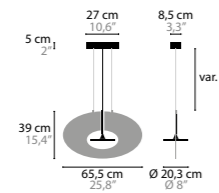

14602 / 14603 H1 STANDARD