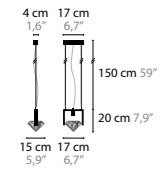

ELEMENTS OF LOVE
DESIGN BY COEN MUNSTERS

10510 / 10511 H1