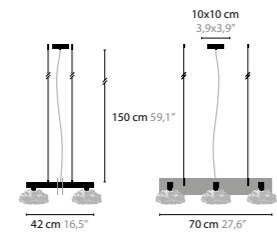

FLOWERS FROM AMSTERDAM

DESIGN BY COEN MUNSTERS

FROM AMSTERDAM H1 BASE: 1 X G9 / 220V / MAX. 40W

10710	CLEAR GLASS	COLORS	00 01 02 05 10 12 16
10711	SILVER GLASS	COLORS	00 01 02 05 10 12 16
10712	GOLD GLASS	COLORS	00 01 02 05 10 12 16

FLOWERS FROM AMSTERDAM H3 BASE: 3 X G9 / 220V / MAX. 40W

10720	CLEAR GLASS	COLORS	00 01 02 05 10 12 16
10721	SILVER GLASS	COLORS	00 01 02 05 10 12 16
10722	GOLD GLASS	COLORS	00 01 02 05 10 12 16

FLOWERS FROM AMSTERDAM H5 BASE: 5 X G9 / 220V / MAX. 40W

10730	CLEAR GLASS	COLORS	00 01 02 05 10 12 16
10731	SILVER GLASS	COLORS	00 01 02 05 10 12 16
10732	GOLD GLASS	COLORS	00 01 02 05 10 12 16

FLOWERS FROM AMSTERDAM H7 BASE: 7 X G9 / 220V / MAX. 40W

10740	CLEAR GLASS	COLORS	00 01 02 05 10 12 16
10741	SILVER GLASS	COLORS	00 01 02 05 10 12 16
10742	GOLD GLASS	COLORS	00 01 02 05 10 12 16

FLOWERS FROM AMSTERDAM H4 BASE: 4 X G9 / 220V / MAX. 40W

10750	CLEAR GLASS	COLORS	00 01 02 05 10 12 16
10751	SILVER GLASS	COLORS	00 01 02 05 10 12 16
10752	GOLD GLASS	COLORS	00 01 02 05 10 12 16

FLOWERS FROM AMSTERDAM H6 BASE: 6 X G9 / 220V / MAX. 40W

10760	CLEAR GLASS	COLORS	00 01 02 05 10 12 16
10761	SILVER GLASS	COLORS	00 01 02 05 10 12 16
10762	GOLD GLASS	COLORS	00 01 02 05 10 12 16

FLOWERS FROM AMSTERDAM H10 BASE: 10 X G9 / 220V / MAX. 40W

10770	CLEAR GLASS	COLORS	00 01 02 05 10 12 16
10771	SILVER GLASS	COLORS	00 01 02 05 10 12 16
10772	GOLD GLASS	COLORS	00 01 02 05 10 12 16

FLOWERS FROM AMSTERDAM H14 BASE: 14 X G9 / 220V / MAX. 40W

10780	CLEAR GLASS	COLORS	00 01 02 05 10 12 16
10781	SILVER GLASS	COLORS	00 01 02 05 10 12 16
10782	GOLD GLASS	COLORS	00 01 02 05 10 12 16

FLOWERS FROM AMSTERDAM W1 BASE: 1 X G9 / 220V / MAX. 40W

10810	CLEAR GLASS	COLORS	00 01 02 05 10 12 16
10811	SILVER GLASS	COLORS	00 01 02 05 10 12 16
10812	GOLD GLASS	COLORS	00 01 02 05 10 12 16

FLOWERS FROM AMSTERDAM C2C BASE: 2 X G9 / 220V / MAX. 40W

10860	CLEAR GLASS	COLORS	14 16
10861	SILVER GLASS	COLORS	14 16
10862	GOLD GLASS	COLORS	14 16