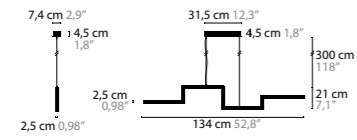

ARTYS
DESIGN BY COEN MUNSTERS

14310 H4