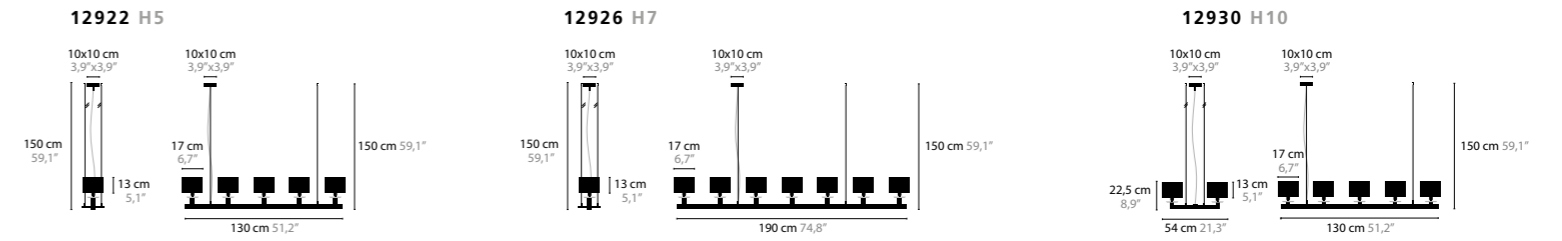

SWINGING BALLET
DESIGN BY COEN MUNSTERS

SWINGING BALLET H6	BASE: 6 X E14 / 220V / MAX. 40W - CHAIN CA. 1,5 MTR.
12910 SWAROVSKI® STRASS®	COLORS 00 01 02 05 10 12 13 14 16 SHADE 301 310 320 377 391
SWINGING BALLET H12	BASE: 12 X E14 / 220V / MAX. 40W - CHAIN CA. 1,5 MTR
12914 SWAROVSKI® STRASS®	COLORS 00 01 02 05 10 12 13 14 16 SHADE 301 310 320 377 391
SWINGING BALLET H18	BASE: 18 X E14 / 220V / MAX. 40W - CHAIN CA. 1,5 MTR
12918 SWAROVSKI® STRASS®	COLORS 00 01 02 05 10 12 13 14 16 SHADE 301 310 320 377 391
SWINGING BALLET F1	BASE: 1 X E27 / 220V / MAX. 100W, INCL. REGULAR / DIMMER
12980	COLORS 00 01 02 05 10 12 13 14 16 SHADE 301 310 320 377 391
SWINGING BALLET T1	BASE: 1 X E27 / 220V / MAX. 60W
12970	COLORS 00 01 02 05 10 12 13 14 16 SHADE 301 310 320 377 391
SWINGING BALLET T1	BASE: 1 X E27 / 220V / MAX. 60W
12972 SWAROVSKI® STRASS®	COLORS 00 01 02 05 10 12 13 14 16 SHADE 301 310 320 377 391
SWINGING BALLET W1	BASE: 1 X E14 / 220V / MAX. 40W
12950 SWAROVSKI® STRASS®	COLORS 00 01 02 05 10 12 13 14 16 SHADE 301 310 320 377 391
SWINGING BALLET W2	BASE: 2 X E14 / 220V / MAX. 40W
12954 SWAROVSKI® STRASS®	COLORS 00 01 02 05 10 12 13 14 16 SHADE 301 310 320 377 391

SHADE		301 WHITE
		310 CREME
		320 BLACK
		377 BROWN
		391 RED
COLORS		02 CHROME
		05 BRONZE
		10 BLACK MATT
		12 BLACK GLOSSY
		13 WHITE GLOSSY
		14 WHITE MATT
	16 MATT NICKEL	

SWINGING BALLET W3	BASE: 3 X E14 / 220V / MAX. 40W
12958 SWAROVSKI® STRASS®	COLORS 00 01 02 05 10 12 13 14 16 SHADE 301 310 320 377 391
SWINGING BALLET H5	BASE: 5 X E14 / 220V / MAX. 40W
12922 SWAROVSKI® STRASS®	COLORS 00 01 02 05 10 12 13 14 16 SHADE 301 310 320 377 391
SWINGING BALLET H7	BASE: 7 X E14 / 220V / MAX. 40W
12926 SWAROVSKI® STRASS®	COLORS 00 01 02 05 10 12 13 14 16 SHADE 301 310 320 377 391
SWINGING BALLET H10	BASE: 10 X E14 / 220V / MAX. 40W
12930 SWAROVSKI® STRASS®	COLORS 00 01 02 05 10 12 13 14 16 SHADE 301 310 320 377 391
SWINGING BALLET H14	BASE: 14 X E14 / 220V / MAX. 40W
12934 SWAROVSKI® STRASS®	COLORS 00 01 02 05 10 12 13 14 16 SHADE 301 310 320 377 391
SWINGING BALLET H17	BASE: 17 X E14 / 220V / MAX. 40W
12938 SWAROVSKI® STRASS®	COLORS 00 01 02 05 10 12 13 14 16 SHADE 301 310 320 377 391
SWINGING BALLET H23	BASE: 23 X E14 / 220V / MAX. 40W
12942 SWAROVSKI® STRASS®	COLORS 00 01 02 05 10 12 13 14 16 SHADE 301 310 320 377 391

SHADE		301 WHITE
		310 CREME
		320 BLACK
		377 BROWN
		391 RED
COLORS		02 CHROME
		05 BRONZE
		10 BLACK MATT
		12 BLACK GLOSSY
		13 WHITE GLOSSY
		14 WHITE MATT
	16 MATT NICKEL	

GENERAL INFORMATION: - OTHER COLORS ON REQUEST
- CYRSTAL: SWAROVSKI® STRASS®
- MIDDLE BASE ARTICLE 12910, 12914, 12918: OTHER LENGHTS ON REQUEST