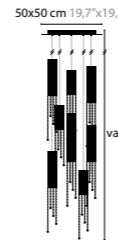

12170 > 12177 H8