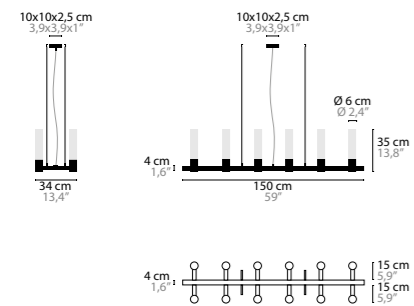

INFINITY
DESIGN BY COEN MUNSTERS

14570 H12