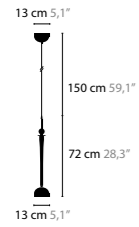

SIDE BY SIDE

SWEET SYMPHONY

12850

12810

SWEET SYMPHONY
DESIGN BY COEN MUNSTERS

12810 / 12811 H1

12820 / 12821 H3

12830 / 12831 H5