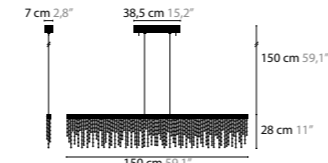

10928 > 10930 HXL CXL