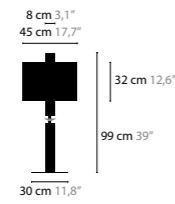

SUNRISE

DESIGN BY COEN MUNSTERS

12740 T3