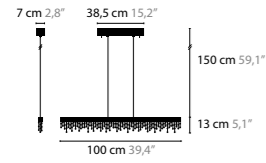

FROZEN EYES

DESIGN BY COEN MUNSTERS

10910 > 10912 H C