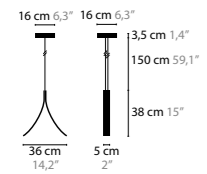

STREAM

DESIGN BY COEN MUNSTERS

13770 W1

STREAM H1 LED 7W / 24V / 2700K / 385 LUMEN
13710 COLORS 02 16 32 33

STREAM H1 XL LED 7W / 24V / 2700K / 385 LUMEN
13712 COLORS 02 16 32 33

STREAM H3 LED 3 X 7W / 24V / 2700K / 1155 LUMEN
13720 COLORS 02 16 32 33

STREAM H3 XL LED 3 X 7W / 24V / 2700K / 1155 LUMEN
13722 COLORS 02 16 32 33

STREAM H5 LED 5 X 7W / 24V / 2700K / 1925 LUMEN
13730 COLORS 02 16 32 33

STREAM H5 XL LED 5 X 7W / 24V / 2700K / 1925 LUMEN
13732 COLORS 02 16 32 33

STREAM H7 LED 7 X 7W / 24V / 2700K / 2695 LUMEN
13740 COLORS 02 16 32 33

STREAM H7 XL LED 7 X 7W / 24V / 2700K / 2695 LUMEN
13742 COLORS 02 16 32 33

STREAM W1 LED 7W / 24V / 2700K / 385 LUMEN
13770 COLORS 02 16 32 33

STREAM W1 XL LED 7W / 24V / 2700K / 385 LUMEN
13772 COLORS 02 16 32 33

STREAM W2 LED 2 X 7W / 24V / 2700K / 770 LUMEN
13780 COLORS 02 16 32 33

STREAM W2 XL LED 2 X 7W / 24V / 2700K / 770 LUMEN
13782 COLORS 02 16 32 33

STREAM F2 XL LED 2 X 7W / 24V / 2700K / 770 LUMEN
13790 COLORS 02 16 32 33

1. **COLORS**
2. 02 CHROME
   - 16 MATT NICKEL
   - 32 BLACK STRUCTURE
   - 33 WHITE STRUCTURE

GENERAL INFORMATION: - ALL MODELS DIMMABLE, ART. 13770 AND 13772 DIMMABLE BY USING MORE THAN ONE PIECE