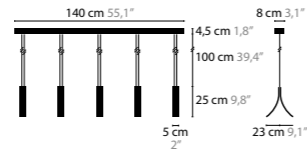

13732 H5 XL

13730 H5