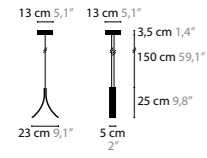

13712 H1 XL

STREAM

DESIGN BY COEN MUNSTERS

13710 H1