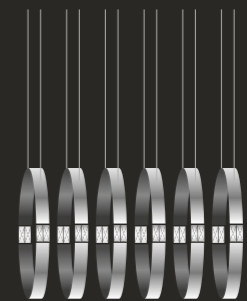

STANDARD: MOUNTING DIRECTLY TO CEILING