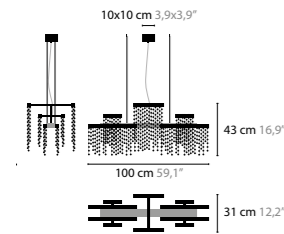

10934 > 10936 H10