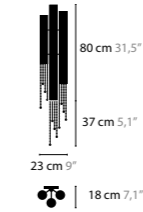

12320 / 12321 W3+3