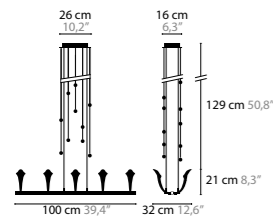

CHILL OUT
DESIGN BY COEN MUNSTERS

CHILL OUT H6 BASE: 6 X G9 / 220V / MAX. 40W

10310 WITHOUT CRYSTAL COLORS 00 01 02 05 10 12 16
10311 WITH 10 SWAROVSKI® STRASS® BALLS COLORS 00 01 02 05 10 12 16

CHILL OUT H8 BASE: 8 X G9 / 220V / MAX. 40W

10322 WITHOUT CRYSTAL COLORS 00 01 02 05 10 12 16
10323 WITH 10 SWAROVSKI® STRASS® BALLS COLORS 00 01 02 05 10 12 16

CHILL OUT H6 BASE: 6 X G9 / 220V / MAX. 40W

10316 WITHOUT CRYSTAL COLORS 00 01 02 05 10 12 16
10317 WITH 10 SWAROVSKI® STRASS® BALLS COLORS 00 01 02 05 10 12 16

CHILL OUT H12 BASE: 12 X G9 / 220V / MAX. 40W

10328 WITHOUT CRYSTAL COLORS 00 01 02 05 10 12 16
10329 WITH 10 SWAROVSKI® STRASS® BALLS COLORS 00 01 02 05 10 12 16

CHILL OUT H10 BASE: 10 X G9 / 220V / MAX. 40W

10334 WITHOUT CRYSTAL COLORS 00 01 02 05 10 12 16
10335 WITH 10 SWAROVSKI® STRASS® BALLS COLORS 00 01 02 05 10 12 16

CHILL OUT H14 BASE: 14 X G9 / 220V / MAX. 40W

10340 WITHOUT CRYSTAL COLORS 00 01 02 05 10 12 16
10341 WITH 10 SWAROVSKI® STRASS® BALLS COLORS 00 01 02 05 10 12 16

CHILL OUT C5 BASE: 5 X G9 / 220V / MAX. 40W

10380 WITHOUT CRYSTAL COLORS 00 01 02 05 10 12 16

CHILL OUT W1 BASE: 1 X G9 / 220V / MAX. 40W

10360 WITHOUT CRYSTAL COLORS 00 01 02 05 10 12 16

1. **COLORS**
2. 00 BRILLIANT BRASS
   - 01 SATIN BRASS
   - 02 CHROME
   - 05 BRONZE
   - 10 BLACK MATT
   - 12 BLACK GLOSSY
   - 16 MATT NICKEL